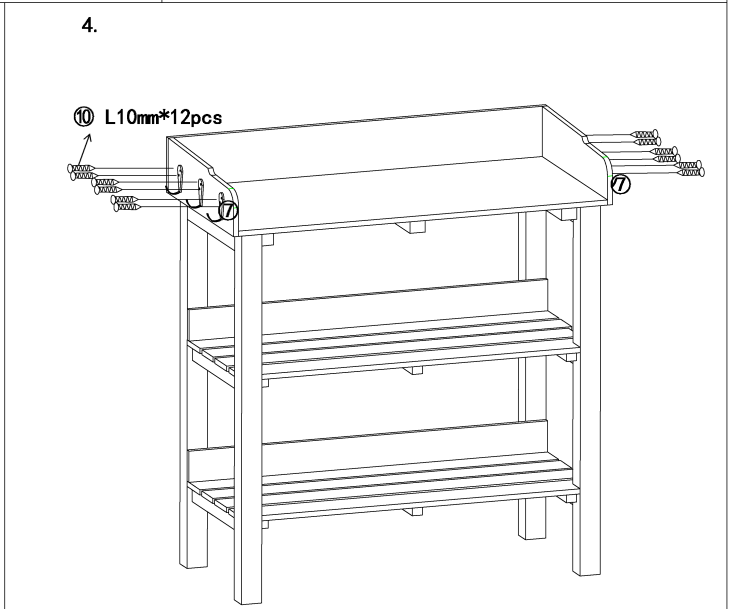

ASSEMBLY INSTRUCTIONS

Tools required: Cross headed screwdriver

① 2pcs 	② 2pcs 	③ 2pcs 	④ 1pc 	⑤ 1pc 	⑥ 2pcs 
⑦ 6pcs 	⑧ 20pcs L35mm 	⑨ 14pcs L25mm 	⑩ 12pcs L10mm 		

gO EASY

Item ID: JL30325

5 060621 846659

The Magic Toy Shop Ltd, Unit 6, TN8 5EA, UK
www.ukbuyzone.co.uk