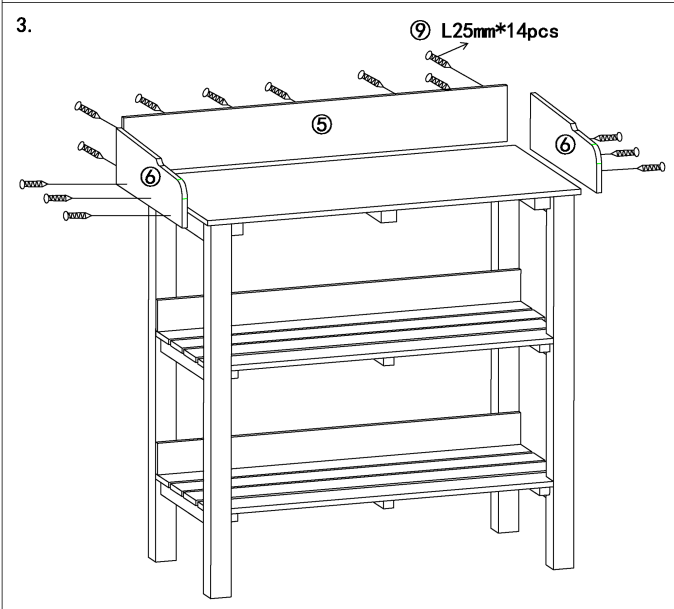

ASSEMBLY INSTRUCTIONS

Tools required: Cross headed screwdriver

① 2pcs 	② 2pcs 	③ 2pcs 	④ 1pc 	⑤ 1pc 	⑥ 2pcs 
⑦ 6pcs 	⑧ 20pcs L35mm 	⑨ 14pcs L25mm 	⑩ 12pcs L10mm 		

gO EASY

Item ID: JL30325

5 060621 846659

The Magic Toy Shop Ltd, Unit 6, TN8 5EA, UK
www.ukbuyzone.co.uk