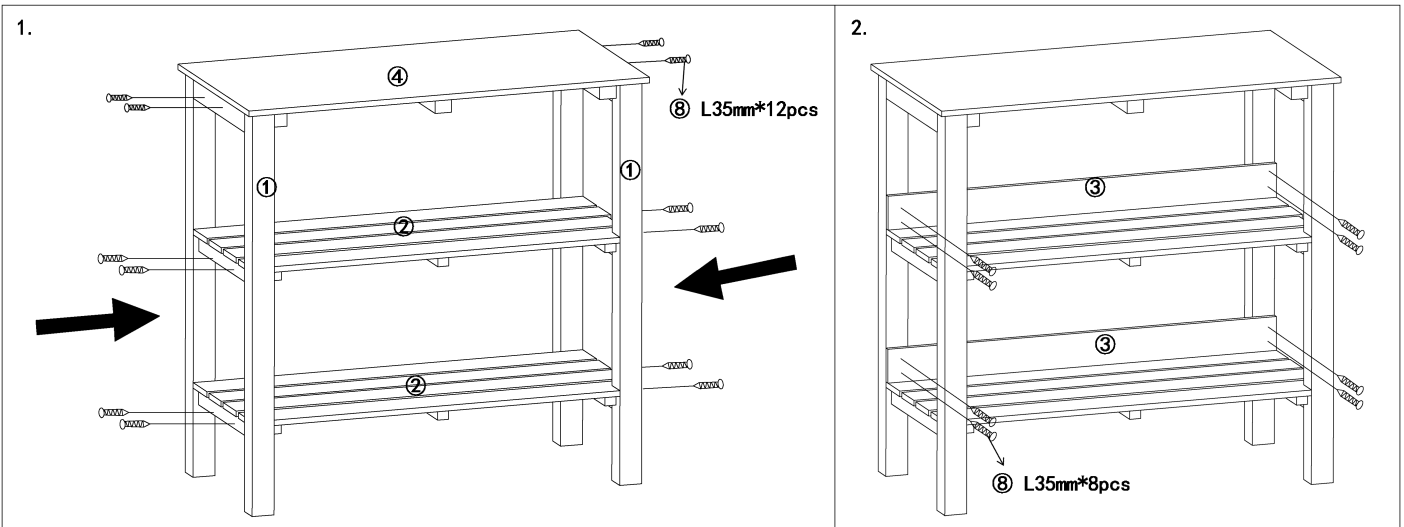

ASSEMBLY INSTRUCTIONS

Tools required: Cross headed screwdriver

① 2pcs 	② 2pcs 	③ 2pcs 	④ 1pc 	⑤ 1pc 	⑥ 2pcs 
⑦ 6pcs 	⑧ 20pcs L35mm 	⑨ 14pcs L25mm 	⑩ 12pcs L10mm 		

gO EASY

Item ID: JL30325

5 060621 846659

The Magic Toy Shop Ltd, Unit 6, TN8 5EA, UK
www.ukbuyzone.co.uk