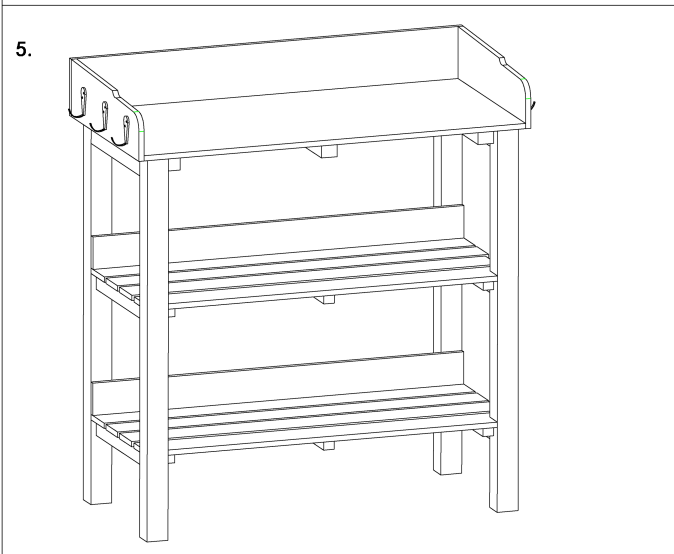

ASSEMBLY INSTRUCTIONS

Tools required: Cross headed screwdriver

① 2pcs 	② 2pcs 	③ 2pcs 	④ 1pc 	⑤ 1pc 	⑥ 2pcs 
⑦ 6pcs 	⑧ 20pcs L35mm 	⑨ 14pcs L25mm 	⑩ 12pcs L10mm 		

gO EASY

Item ID: JL30325

5 060621 846659

The Magic Toy Shop Ltd, Unit 6, TN8 5EA, UK
www.ukbuyzone.co.uk