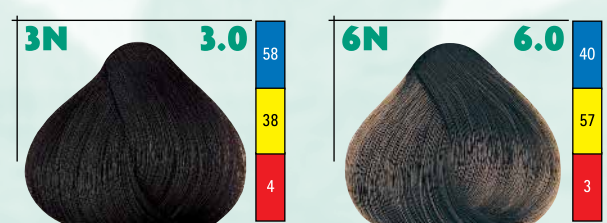

castano scuro dark chestnut