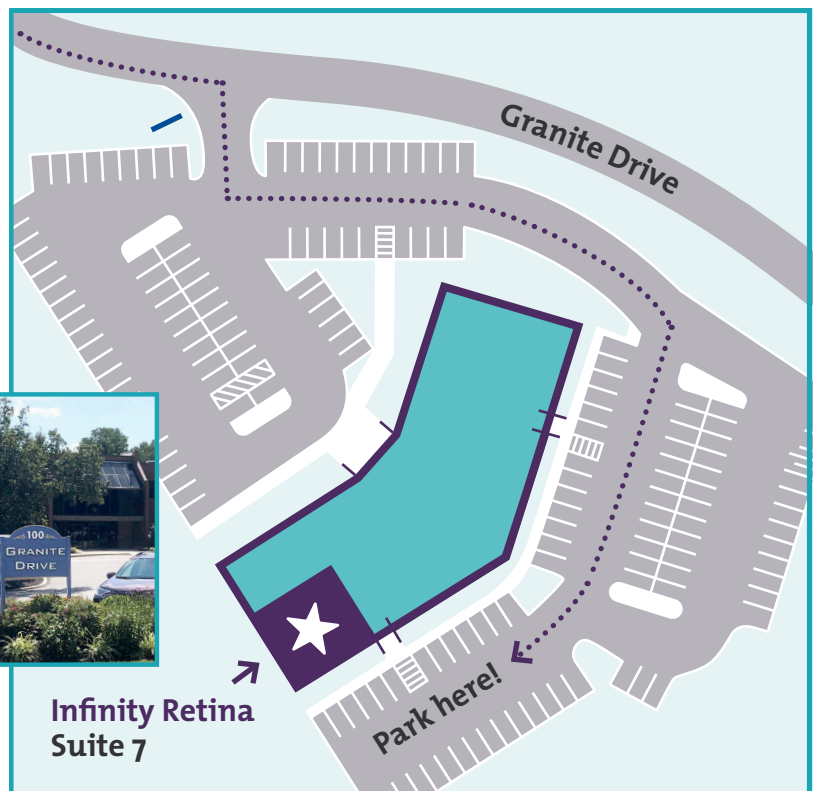

### From Route 202 and Route 1 (West)

- Take US Route 1 North (Baltimore Pike) approximately eight miles.
- After intersection with Route 452 (Pennell Road) stay in the right hand lane, pass PNC Bank, then turn right onto Granite Drive.
- 100 Granite Drive will be the first building on your right. See map and directions below for parking details.

### From Route 1 (East)

- Pass under Route 352 (Middletown) overpass.
- Stay in the left hand lane, pass Riddle Hospital, then turn left immediately after Ollie's onto Granite Drive.
- 100 Granite Drive will be the first building on your right. See map and directions below for parking details.

## PARKING

Free parking is available at 100 Granite Drive.

### From Granite Drive

- Look for the entrance sign at 100 Granite Drive
- Turn right into the parking lot and then make a sharp left
- Continue past the side of the building and turn right.
- Pass the first back entrance. Park near the second entrance. (See map to the right)