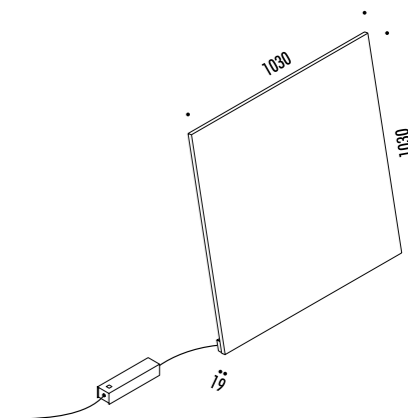

181800	STANDARD	100-240 V - 50/60 Hz - 28 W LED RGB WIRELESS CONTROL ALIMENTAZIONE CON SPINA - CAVO TRASPARENTE POWER SUPPLY WITH PLUG - TRANSPARENT CABLE