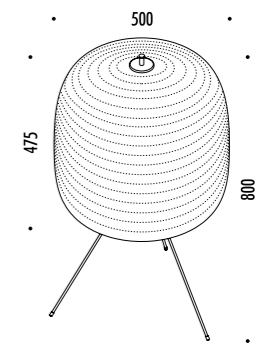

DESIGN DAVIDE GROPPI - PAOLA LENTI - 2013
 LAMPADA DA ESTERNO - METALLO - PBT - POLICARBONATO
 OUTDOOR LAMP - METAL - PBT - POLYCARBONATE

CE IP 65

SHOJI OUTDOOR

188600	STANDARD	100-240 V - 50/60 Hz - MAX 18 W LED - E27 CAVO NERO 5 m - LAMPADINA LED INCLUSA BLACK CABLE 5 m - LED BULB INCLUDED
		💡 13 W LED - 2700K - 1521 lm - CRI 90 - DIMMABLE - EFFICIENCY A+