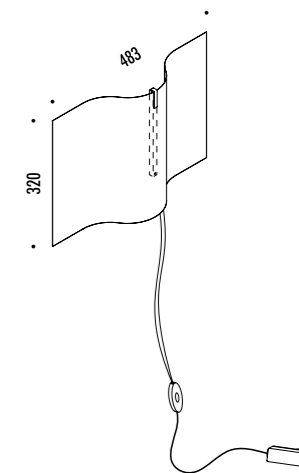

LED PEN

197900	STANDARD	24 V DC - 3,6 W LED - 3000K - 280 lm - CRI > 90 PENNA LED E FOGLIO CON MICROVENTOSE RIPOSIZIONABILE A PIACERE DRIVER LED INCLUSO INPUT 100-240 V - 50/60 Hz CAVO NERO - DIMMER - 5 FOGLI A MICROVENTOSE INCLUSIPI LED PEN AND PAPER SHEET WITH MICRO SUCTION CUPS REPOSITIONABLE AT WILL INCLUDES LED DRIVER INPUT 100-240 V - 50/60 Hz BLACK CABLE - DIMMER - INCLUDED 5 FILM WITH MICRO SUCTION CUPS