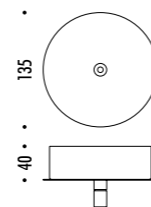

CE IP 20 0.5 m

CEILING ROSE

156703	BIANCO OPACO / MATT WHITE	230-240 V - 50/60 Hz - MAX 20 W 12 V - GU4 CAVO BIANCO - ROSONE BIANCO - LAMPADINA LED INCLUSA WHITE CABLE - WHITE CEILING ROSE - LED BULB INCLUDED
		3,5 W LED - 2700K - 210 lm - CRI 80 - EFFICIENCY A+