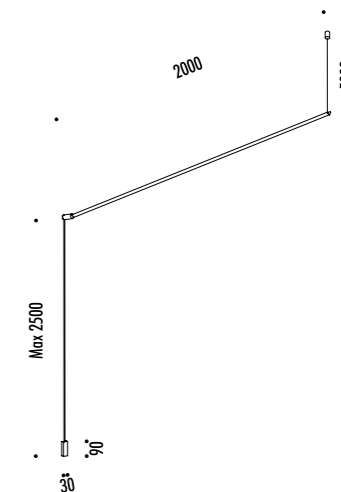

1A06804	NERO OPACO / MATT BLACK - 3000K	MERIDIANA - REMOTE KIT 24 V DC - 40 W LED - 1623 lm - CRI > 90
1A06804-27	NERO OPACO / MATT BLACK - 2700K	KIT DI ALIMENTAZIONE OBBLIGATORIO INCLUSO - VEDI PAG. 140
		DRIVER LED INCLUSO INPUT 220-240 V - 50/60 Hz - DIMMERABILE DALI - 0/1-10 V - PUSH - PHASE CUT
		COMPULSORY POWER SUPPLY KIT INCLUDED - SEE PAGE 140
		INCLUDES LED DRIVER INPUT 200-240 V - 50/60 Hz - DALI - 0/1-10 V - PUSH DIMMABLE - PHASE CUT

1A06904	NERO OPACO / MATT BLACK - 3000K	MERIDIANA - PLUG KIT 24 V DC - 40 W LED - 1623 lm - CRI > 90
1A06904-27	NERO OPACO / MATT BLACK - 2700K	KIT DI ALIMENTAZIONE OBBLIGATORIO INCLUSO - VEDI PAG. 140
		DRIVER LED INCLUSO INPUT 100-240 V - 50/60 Hz - DIMMERABILE
		COMPULSORY POWER SUPPLY KIT INCLUDED - SEE PAGE 140
		INCLUDES LED DRIVER INPUT 200-240 V - 50/60 Hz - DIMMABLE

ACCESSORI OPZIONALI / OPTIONAL ACESORIES

1A03700	STANDARD	KIT FISSAGGIO ENDLESS PARETI RUVIDE / FIXING ROUGH WALLS - 2,5 m
1A05300	STANDARD	KIT GANCIO PER SOFFITTO INCLINATO / SLOPED CEILING FIXING HOOK VEDI PAG. 125 / SEE PAGE 125