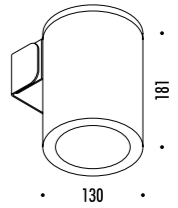

158603	BIANCO OPACO / MATT WHITE	220-240 V - 50/60 Hz - MAX 12 W LED - E27 ORIENTABILE - NON DIMMERABILE - LAMPADINA LED INCLUSA ADJUSTABLE - NOT DIMMABLE - LED BULB INCLUDED
		9,5 W LED - 3000K - 760 lm - CRI 80 - DIMMABLE - EFFICIENCY A+