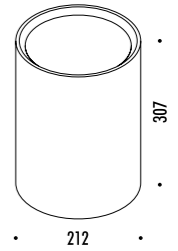

CE IP 65

156003	BIANCO OPACO / MATT WHITE	220-240 V - 50/60 Hz - MAX 18 W LED - E27 CAVO NERO 5 m - LAMPADINA LED INCLUSA BLACK CABLE 5 m - LED BULB INCLUDED
		13 W LED - 2700K - 1521 lm - CRI 90 - DIMMABLE - EFFICIENCY A+