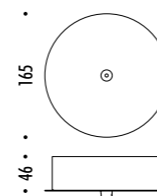

CEILING ROSE

SHADE