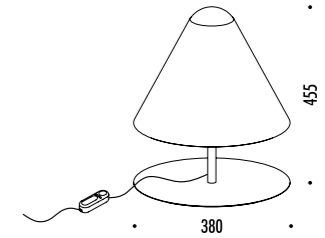

CE IP 20 0.5 m

146303	BIANCO OPACO / MATT WHITE	100-240 V - 50/60 Hz - MAX 60 W - E27 GLOBOLUX CAVO BIANCO - DIMMER - LAMPADINA LED INCLUSA WHITE CABLE - DIMMER - LED BULB INCLUDED
		10 W LED - 3000K - 1055 lm - CRI > 80 - DIMMABLE - EFFICIENCY A+