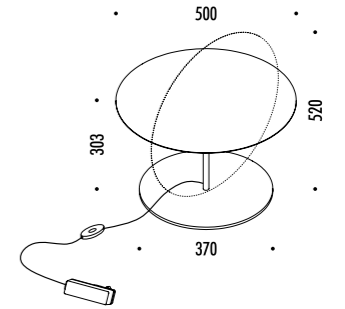

CE IP 20 0.5 m

146303	BIANCO OPACO / MATT WHITE	100-240 V - 50/60 Hz - MAX 60 W - E27 GLOBOLUX CAVO BIANCO - DIMMER - LAMPADINA LED INCLUSA WHITE CABLE - DIMMER - LED BULB INCLUDED
		10 W LED - 3000K - 1055 lm - CRI > 80 - DIMMABLE - EFFICIENCY A+

DESIGN DAVIDE GROPPI - 2018
 LAMPADA DA TAVOLO - METACRILATO - METALLO - OTTONE
 TABLE LAMP - METHACRYLATE - METAL - BRASS

CALVINO

CE  IP 20

194800	STANDARD - 3000K	24 V DC - 18 W LED - 1372 lm - CRI > 80
194800-27	STANDARD - 2700K	STELO IN OTTONE - SPECCHIO - CAVO NERO - BASE NERA
		ORIENTABILE - DIMMER
		DRIVER LED INCLUSO INPUT 100-240 V - 50/60 Hz
		BRASS STEM - MIRROR - BLACK CABLE - BLACK BASE
		ADJUSTABLE - DIMMER
		INCLUDES LED DRIVER INPUT 100-240 V - 50/60 Hz