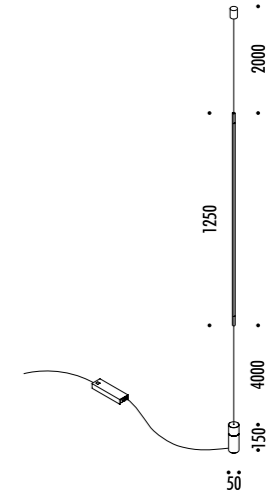

CE IP 20

CEILING ROSE

DRIVER

180603	BIANCO OPACO / MATT WHITE - 3000K	110-240 V - 50/60 Hz - 15 W LED - 592 lm - CRI > 90 ALIMENTAZIONE CON SPINA - CAVO COASSIALE DIMMER POWER SUPPLY WITH PLUG - COAXIAL CABLE DIMMER
180603-27	BIANCO OPACO / MATT WHITE - 2700K	
180608	OTTONE SPAZZOLATO / BRUSHED BRASS - 3000K	
180608-27	OTTONE SPAZZOLATO / BRUSHED BRASS - 2700K	

ACCESSORI OPZIONALI / OPTIONAL ACCESSORIES

1A05100	STANDARD	KIT FISSAGGIO SOFFITTO INCLINATO / SLOPED CEILING FIXING KIT VEDI PAG. 125 / SEE PAGE 125