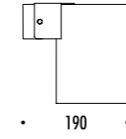

158603	BIANCO OPACO / MATT WHITE	220-240 V - 50/60 Hz - MAX 12 W LED - E27 ORIENTABILE - NON DIMMERABILE - LAMPADINA LED INCLUSA ADJUSTABLE - NOT DIMMABLE - LED BULB INCLUDED
		9,5 W LED - 3000K - 760 lm - CRI 80 - DIMMABLE - EFFICIENCY A+