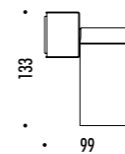

187403	BIANCO OPACO / MATT WHITE	24 V DC - 4,2 W LED - 3000K - 282 lm - CRI > 90
187404	NERO OPACO / MATT BLACK	ORIENTABILE
		DRIVER LED INCLUSO INPUT 220-240 V - 50/60 Hz - IP65 - NON DIMMERABILE
		ADJUSTABLE
		INCLUDES LED DRIVER INPUT 220-240 V - 50/60 Hz - IP65 - NOT DIMMABLE