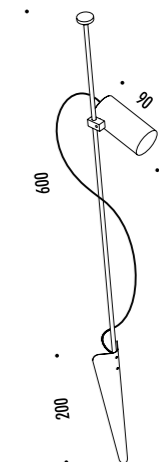

CE IP 67

185604	NERO OPACO / MATT BLACK	24 V DC - 4,2 W LED - 3000K - 282 lm - CRI > 90 ORIENTABILE DRIVER LED NON INCLUSO ADJUSTABLE LED DRIVER NOT INCLUDED

ACCESSORI OBBLIGATORI / COMPULSORY ACCESSORIES

5191003	STANDARD	DRIVER LED INPUT 220-240 V - 50/60 Hz - OUTPUT 24 V DC - 30 W - IP65 NON DIMMERABILE - NOT DIMMABLE

ACCESSORI OPZIONALI / OPTIONAL ACCESSORIES

184904	NERO OPACO / MATT BLACK	TESTA LED SUPPLEMENTARE / ADDITIONAL LED HEAD 24 V DC - 4,2 W LED - 3000K - 282 lm - CRI > 90

179900	STANDARD	STELO SUPPLEMENTARE 1 m / ADDITIONAL STEM 1 m