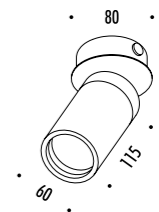

185303	BIANCO OPACO / MATT WHITE	220-240 V - 50/60 Hz - MAX 10 W LED - GU10 CAVO BIANCO 2 m - ORIENTABILE LAMPADINA NON INCLUSA - VEDI DOCUMENTO ALLEGATO LAMPADINE COLLEGABILI MAX VENTI APPARECCHI WHITE CABLE 2 m - ADJUSTABLE BULB NOT INCLUDED - SEE ATTACHED BULBS DOCUMENT MAXIMUM TWENTY CONNECTABLE LUMINAIRES
185304	NERO OPACO / MATT BLACK	220-240 V - 50/60 Hz - MAX 10 W LED - GU10 CAVO NERO 2 m - ORIENTABILE LAMPADINA NON INCLUSA - VEDI DOCUMENTO ALLEGATO LAMPADINE COLLEGABILI MAX VENTI APPARECCHI BLACK CABLE 2 m - ADJUSTABLE BULB NOT INCLUDED - SEE ATTACHED BULBS DOCUMENT MAXIMUM TWENTY CONNECTABLE LUMINAIRES