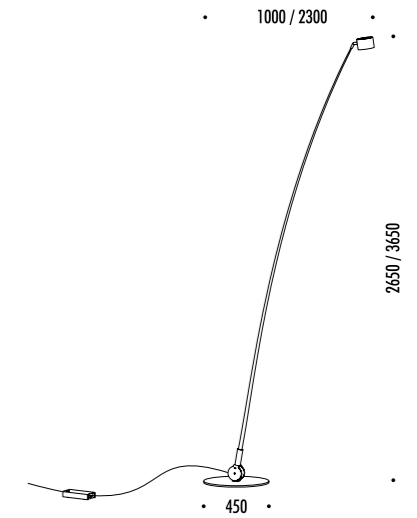

183303	BIANCO OPACO / MATT WHITE - 3000K	SAMPEI 290 220-240 V - 50/60 Hz - 18 W LED 1800 lm (3000K) / 1700 lm (2700K) - CRI 90 CAVO BIANCO - ORIENTABILE - DIMMER WHITE CABLE - ADJUSTABLE - DIMMER
183303-27	BIANCO OPACO / MATT WHITE - 2700K	
183304	NERO OPACO / MATT BLACK - 3000K	SAMPEI 290 220-240 V - 50/60 Hz - 18 W LED 1800 lm (3000K) / 1700 lm (2700K) - CRI 90 CAVO NERO - ORIENTABILE - DIMMER BLACK CABLE - ADJUSTABLE - DIMMER
183304-27	NERO OPACO / MATT BLACK - 2700K	
183403	BIANCO OPACO / MATT WHITE - 3000K	SAMPEI 440 220-240 V - 50/60 Hz - 18 W LED 1880 lm (3000K) / 1700 lm (2700K) - CRI 90 CAVO BIANCO - ORIENTABILE - DIMMER WHITE CABLE - ADJUSTABLE - DIMMER
183403-27	BIANCO OPACO / MATT WHITE - 2700K	
183404	NERO OPACO / MATT BLACK - 3000K	SAMPEI 440 220-240 V - 50/60 Hz - 18 W LED 1880 lm (3000K) / 1700 lm (2700K) - CRI 90 CAVO NERO - ORIENTABILE - DIMMER BLACK CABLE - ADJUSTABLE - DIMMER
183404-27	NERO OPACO / MATT BLACK - 2700K