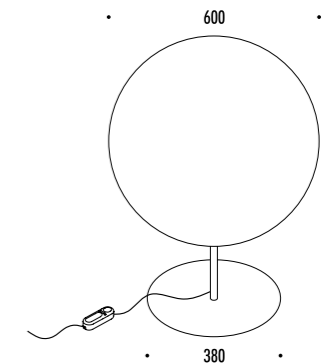

DESIGN DAVIDE GROPPI - 2010
LAMPADA DA TERRA - CARTA GIAPPONESE - METALLO - PE
FLOOR LAMP - JAPANESE PAPER - METAL - PE

MOON F

CE IP 20

148200	STANDARD	100-240 V - 50/60 Hz - MAX 105 W - E27 CAVO BIANCO - DIMMER - LAMPADINA LED INCLUSA WHITE CABLE - DIMMER - LED BULB INCLUDED
		13 W LED - 2700K - 1521 lm - CRI 90 - DIMMABLE - EFFICIENCY A+