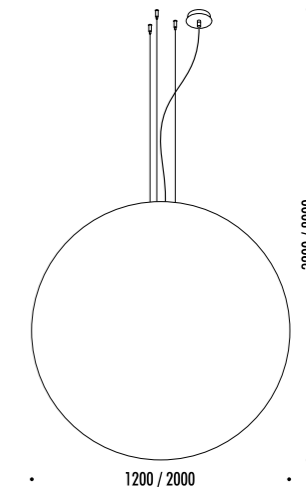

198600	STANDARD	MOON 120 220-240 V - 50/60 Hz - MAX 2 x 57 W - E27 CAVO BIANCO - ROSONE BIANCO - LAMPADINE LED INCLUSA ACCESSORI OPZIONALI KIT SOSPENSIONE - VEDI PAG. 125 WHITE CABLE - WHITE CEILING ROSE - LED BULBS INCLUDED OPTIONAL ACCESSORIES SUSPENSION KIT - SEE PAGE 125 2 x 21 W LED - 2700K - 2 x 2452 lm - CRI ≥80 - DIMMABLE - EFFICIENCY A+
187800	STANDARD	MOON 200 220-240 V - 50/60 Hz - MAX 4 x 25 W - E27 CAVO BIANCO - ROSONE BIANCO - LAMPADINE LED INCLUSA WHITE CABLE - WHITE CEILING ROSE - LED BULBS INCLUDED 4 x 13 W LED - 2700K - 4 x 1521 lm - CRI 90 - DIMMABLE - EFFICIENCY A+