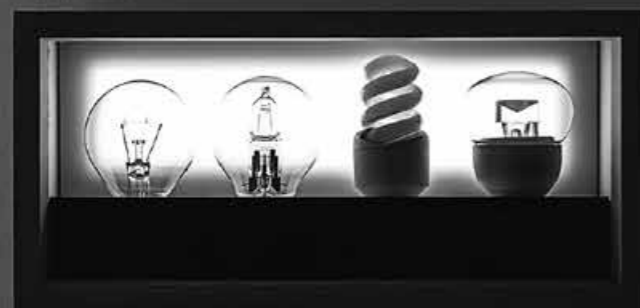

CE IP 20

175500	STANDARD	100-240 V - 50/60 Hz - 2,1 W OLED - 4000K - 80 lm
		NON DIMMERABILE
		NOT DIMMABLE