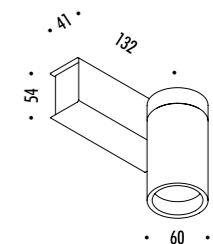

178403	BIANCO OPACO / MATT WHITE	220-240 V - 50/60 Hz - MAX 10 W LED - GU10
178404	NERO OPACO / MATT BLACK	ORIENTABILE
		LAMPADINA NON INCLUSA - VEDI DOCUMENTO ALLEGATO
		ADJUSTABLE
		BULB NOT INCLUDED - SEE ATTACHED BULBS DOCUMENT