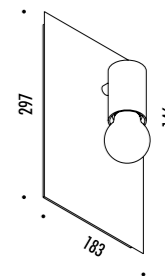

CE IP 20 $\varnothing$ 0.5 m

168103	BIANCO OPACO / MATT WHITE	220-240 V - 50/60 Hz - MAX 60 W - E27 LAMPADINA LED INCLUSA LED BULB INCLUDED
		6,5 W LED - 2700K - 806 lm - CRI ≥ 80 - DIMMABLE - EFFICIENCY A++