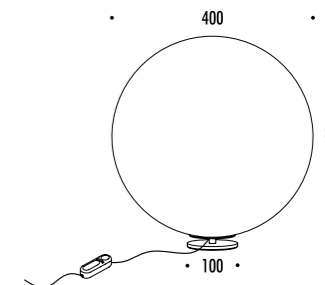

CE IP 20

198000	STANDARD	100-240 V - 50/60 Hz - MAX 60 W - E27 CAVO BIANCO - DIMMER - LAMPADINA LED INCLUSA WHITE CABLE - DIMMER - LED BULB INCLUDED
		13 W LED - 2700K - 1521 lm - CRI 90 - DIMMABLE - EFFICIENCY A+