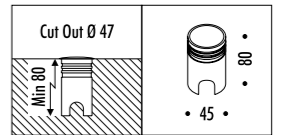

Compasso d'Oro ADI
Award 2014

DESIGN ENZO CALABRESE - DAVIDE GROPPI - 2011
LAMPADA DA ESTERNO - FIBRA DI VETRO - METALLO
OUTDOOR LAMP - FIBERGLASS - METAL

CE  IP 65

SAMPEI 440 OUTDOOR

179803	BIANCO OPACO / MATT WHITE - 3000K	MAX 700 mA DC - 10 W LED - 639 lm - CRI > 90 CAVO NERO 5 m - ORIENTABILE DRIVER LED INCLUSO INPUT 220-240 V - 50/60 Hz - IP67 - NON DIMMERABILE BLACK CABLE 5 m - ADJUSTABLE INCLUDES LED DRIVER INPUT 220-240 V - 50/60 Hz - IP67 - NOT DIMMABLE
179803-27	BIANCO OPACO / MATT WHITE - 2700K	
179804	NERO OPACO / MATT BLACK - 3000K	
179804-27	NERO OPACO / MATT BLACK - 2700K	