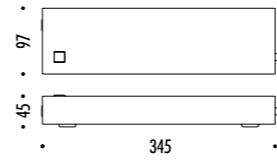

DRIVER

198100	STANDARD	24 V DC - 22 W LED - 2000 lm - CRI > 90 CONFIGURAZIONE A CUORE KIT DI ALIMENTAZIONE CON SPINA INCLUSO INPUT 100-240 V - 50/60 Hz DIMMER HEART CONFIGURATION INCLUDES POWER SUPPLY KIT WITH PLUG INPUT 100-240 V - 50/60 Hz DIMMER