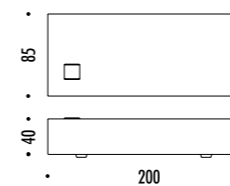

CE IP 20

DRIVER

171903	BIANCO OPACO / MATT WHITE - 3000K	100-240 V - 50/60 Hz - 28,5 W LED - 2884 lm - CRI > 90
171903-27	BIANCO OPACO / MATT WHITE - 2700K	CAVO BIANCO - DIMMER WHITE CABLE - DIMMER
171904	NERO OPACO / MATT BLACK - 3000K	100-240 V - 50/60 Hz - 28,5 W LED - 2884 lm - CRI > 90
171904-27	NERO OPACO / MATT BLACK - 2700K	CAVO NERO - DIMMER BLACK CABLE - DIMMER