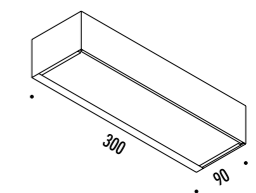

DESIGN 2014
LAMPADA DA PARETE - METALLO - VETRO
WALL LAMP - METAL - GLASS

DUET

CE IP 20