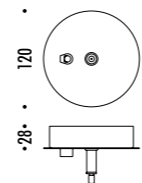

CEILING ROSE

165700	STANDARD	220-240 V - 50/60 Hz - MAX 23 W - E27 + MAX 10 W - GU10 CAVO TRASPARENTE - ROSONE BIANCO DOPPIA EMISSIONE - LAMPADINE LED INCLUSE ACCESSORI OPZIONALI KIT SOSPENSIONE - VEDI PAG. 125 TRANSPARENT CABLE - WHITE CEILING ROSE DUAL EMISSION - LED BULBS INCLUDED OPTIONAL ACCESSORIES SUSPENSION KIT - SEE PAGE 125
		13 W LED - E27 - 2700K - 1521 lm - CRI 90 - DIMMABLE - EFFICIENCY A+
		5,5 W LED - GU10 - 3000K - 375 lm - CRI 97 - DIMMABLE - EFFICIENCY A+