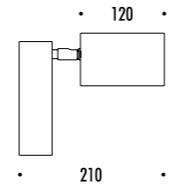

160600	STANDARD	CASSAFORMA INSTALLAZIONE / INSTALLATION BOX
--------	----------	---

DESIGN OMAR CARRAGLIA - DAVIDE GROPPI - 2016
 LAMPADA DA ESTERNO - METALLO
 OUTDOOR LAMP - METAL

DOT P IP65

CE IP 65

187403	BIANCO OPACO / MATT WHITE	24 V DC - 4,2 W LED - 3000K - 282 lm - CRI > 90
187404	NERO OPACO / MATT BLACK	ORIENTABILE
		DRIVER LED INCLUSO INPUT 220-240 V - 50/60 Hz - IP65 - NON DIMMERABILE
		ADJUSTABLE
		INCLUDES LED DRIVER INPUT 220-240 V - 50/60 Hz - IP65 - NOT DIMMABLE