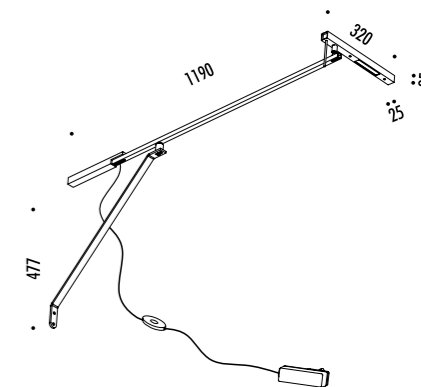

197604	NERO OPACO / MATT BLACK	24 V DC - 13 W LED - 3000K - 823 lm - CRI > 90 CAVO NERO ORIENTABILE - DIMMER DRIVER LED INCLUSO INPUT 100-240 V - 50/60 Hz BLACK CABLE ADJUSTABLE - DIMMER DRIVER LED INCLUSO INPUT 100-240 V - 50/60 Hz