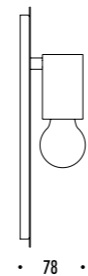

CE IP 20 $\varnothing$ 0.5 m

168103	BIANCO OPACO / MATT WHITE	220-240 V - 50/60 Hz - MAX 60 W - E27 LAMPADINA LED INCLUSA LED BULB INCLUDED
		6,5 W LED - 2700K - 806 lm - CRI ≥ 80 - DIMMABLE - EFFICIENCY A++