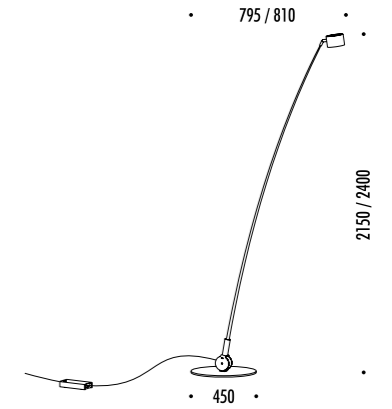

183103	BIANCO OPACO / MATT WHITE - 3000K	SAMPEI 230 220-240 V - 50/60 Hz - 18 W LED 1800 lm (3000K) / 1700 lm (2700K) - CRI 90 CAVO BIANCO - ORIENTABILE - DIMMER WHITE CABLE - ADJUSTABLE - DIMMER
183103-27	BIANCO OPACO / MATT WHITE - 2700K	
183104	NERO OPACO / MATT BLACK - 3000K	SAMPEI 230 220-240 V - 50/60 Hz - 18 W LED 1800 lm (3000K) / 1700 lm (2700K) - CRI 90 CAVO NERO - ORIENTABILE - DIMMER BLACK CABLE - ADJUSTABLE - DIMMER
183104-27	NERO OPACO / MATT BLACK - 2700K	

183203	BIANCO OPACO / MATT WHITE - 3000K	SAMPEI 260 220-240 V - 50/60 Hz - 18 W LED 1800 lm (3000K) / 1700 lm (2700K) - CRI 90 CAVO BIANCO - ORIENTABILE - DIMMER WHITE CABLE - ADJUSTABLE - DIMMER
183203-27	BIANCO OPACO / MATT WHITE - 2700K	
183204	NERO OPACO / MATT BLACK - 3000K	SAMPEI 260 220-240 V - 50/60 Hz - 18 W LED 1800 lm (3000K) / 1700 lm (2700K) - CRI 90 CAVO NERO - ORIENTABILE - DIMMER BLACK CABLE - ADJUSTABLE - DIMMER
183204-27	NERO OPACO / MATT BLACK - 2700K