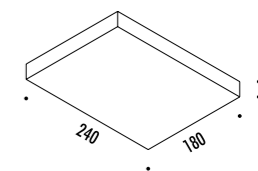

CE IP 20 0.5m

166003	BIANCO OPACO / MATT WHITE - 3000K	SOL 2 LED 220-240 V - 50/60 Hz - 24 W LED - 1959 lm - CRI > 80 DIMMERABILE TRIAC / IGBT TRIAC / IGBT DIMMABLE
166003-27	BIANCO OPACO / MATT WHITE - 2700K	
166004	NERO OPACO / MATT BLACK - 3000K	
166004-27	NERO OPACO / MATT BLACK - 2700K	
147103	BIANCO OPACO / MATT WHITE	SOL 2 ECO LED 220-240 V - 50/60 Hz - MAX 200 W - R7s LAMPADINA LED INCLUSA LED BULB INCLUDED
147104	NERO OPACO / MATT BLACK	
		17,5 W LED - 3000K - 2460 lm - CRI 80 - DIMMABLE - EFFICIENCY A++