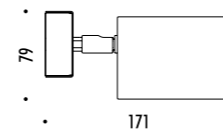

1A03203	BIANCO OPACO / MATT WHITE - 3000K	48 V DC - 15 W LED - 790 lm - CRI > 95 NON DIMMERABILE - MAX 7 SPOT SU ENDLESS ACCESSORI OPZIONALI NON INCLUSI NOT DIMMABLE - MAX 7 SPOT ON ENDLESS OPTIONAL ACCESSORIES NOT INCLUDED
1A03203-27	BIANCO OPACO / MATT WHITE - 2700K	
1A03204	NERO OPACO / MATT BLACK - 3000K	
1A03204-27	NERO OPACO / MATT BLACK - 2700K	

ACCESSORI OPZIONALI - "POINT SOURCE OPTICS" PER GENERARE FASCI UNIFORMI E DI ALTA INTENSITA'
OPTIONAL ACCESSORIES - "POINT SOURCE OPTICS" ACCESSORIES FOR UNIFORM AND HIGH INTENSITY BEAMS

5158014	STANDARD	DARKLIGHT - AR111
5158012	STANDARD	FILTER - AR111 - 25°
5158013	STANDARD	FILTER - AR111 - 36°