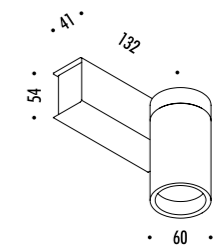

160600	STANDARD	CASSAFORMA INSTALLAZIONE / INSTALLATION BOX
--------	----------	---

DESIGN OMAR CARRAGLIA - DAVIDE GROPPI - 2016
 LAMPADA DA ESTERNO - METALLO
 OUTDOOR LAMP - METAL

DOT P IP65

CE IP 65

187403	BIANCO OPACO / MATT WHITE	24 V DC - 4,2 W LED - 3000K - 282 lm - CRI > 90
187404	NERO OPACO / MATT BLACK	ORIENTABILE
		DRIVER LED INCLUSO INPUT 220-240 V - 50/60 Hz - IP65 - NON DIMMERABILE
		ADJUSTABLE
		INCLUDES LED DRIVER INPUT 220-240 V - 50/60 Hz - IP65 - NOT DIMMABLE