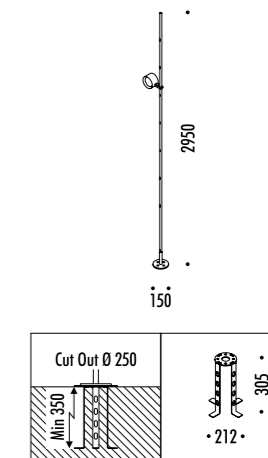

CE IP 65

173900	STANDARD - 3000K	MAX 700 mA DC - 10 W LED - 639 lm - CRI > 90
173900-27	STANDARD - 2700K	CAVO NERO 5 m - KIT INSTALLAZIONE OPZIONALE NON INCLUSO
		DIMENSIONI TAGLIO Ø 250 mm
		SPAZIO MINIMO PER INCASSO 350 mm
		ORIENTABILE
		DRIVER LED INCLUSO INPUT 220-240 V - 50/60 Hz - IP67 - NON DIMMERABILE
		BLACK CABLE 5 m - OPTIONAL INSTALLATION KIT NOT INCLUDED
		CUT-OUT Ø 250 mm
		MINIMUM SPACE FOR MOUNTING 350 mm
		ADJUSTABLE
		INCLUDES LED DRIVER INPUT 220-240 V - 50/60 Hz - IP67 - NOT DIMMABLE

KIT INSTALLAZIONE OPZIONALI / OPTIONAL INSTALLATION KITS

177300	STANDARD	TIRAFONDO INSTALLAZIONE / INSTALLATION ANCHORING DEVICE

ACCESSORI OPZIONALI / OPTIONAL ACCESSORIES

185104	NERO OPACO / MATT BLACK - 3000K	TESTA LED SUPPLEMENTARE / ADDITIONAL LED HEAD
185104-27	NERO OPACO / MATT BLACK - 2700K	700 mA DC - 10 W LED - 639 lm - CRI > 90