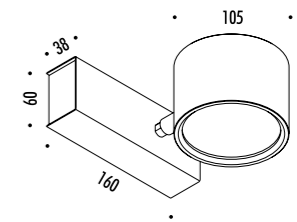

1A00203	BIANCO OPACO / MATT WHITE - 3000K	48 V DC - 15 W LED - 790 lm - CRI > 95 DIMMERABILE CON CONTROLLO WIRELESS TRAMITE APP DEDICATA MAX 7 SPOT SU ENDLESS DIMMABLE WIRELESS CONTROL FROM DEDICATED APP MAX 7 SPOT ON ENDLESS
1A00203-27	BIANCO OPACO / MATT WHITE - 2700K	
1A00204	NERO OPACO / MATT BLACK - 3000K	
1A00204-27	NERO OPACO / MATT BLACK - 2700K	

ACCESSORI OPZIONALI - "POINT SOURCE OPTICS" PER GENERARE FASCI UNIFORMI E DI ALTA INTENSITA'
OPTIONAL ACCESSORIES - "POINT SOURCE OPTICS" ACCESSORIES FOR UNIFORM AND HIGH INTENSITY BEAMS

5158014	STANDARD	DARKLIGHT - AR111
5158012	STANDARD	FILTER - AR111 - 25°
5158013	STANDARD	FILTER - AR111 - 36°