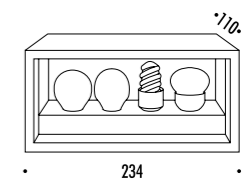

CE IP 20

175500	STANDARD	100-240 V - 50/60 Hz - 2,1 W OLED - 4000K - 80 lm
		NON DIMMERABILE
		NOT DIMMABLE