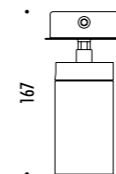

185303	BIANCO OPACO / MATT WHITE	220-240 V - 50/60 Hz - MAX 10 W LED - GU10 CAVO BIANCO 2 m - ORIENTABILE LAMPADINA NON INCLUSA - VEDI DOCUMENTO ALLEGATO LAMPADINE COLLEGABILI MAX VENTI APPARECCHI WHITE CABLE 2 m - ADJUSTABLE BULB NOT INCLUDED - SEE ATTACHED BULBS DOCUMENT MAXIMUM TWENTY CONNECTABLE LUMINAIRES
185304	NERO OPACO / MATT BLACK	220-240 V - 50/60 Hz - MAX 10 W LED - GU10 CAVO NERO 2 m - ORIENTABILE LAMPADINA NON INCLUSA - VEDI DOCUMENTO ALLEGATO LAMPADINE COLLEGABILI MAX VENTI APPARECCHI BLACK CABLE 2 m - ADJUSTABLE BULB NOT INCLUDED - SEE ATTACHED BULBS DOCUMENT MAXIMUM TWENTY CONNECTABLE LUMINAIRES