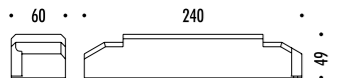

POWER KIT WITH PLUG - DIMENSION

KIT DI ALIMENTAZIONE REMOTO / REMOTE POWER SUPPLY KIT

DRIVER DIMENSION

ACCESSORI OPZIONALI / OPTIONAL ACCESSORIES

199903	BIANCO OPACO / MATT WHITE - 5 m	ENDLESS - MAX 150 W - MAX 48 V DC - MAX 4 A	
199904	NERO OPACO / MATT BLACK - 5 m		
1A00503	BIANCO OPACO / MATT WHITE - 10 m		
1A00504	NERO OPACO / MATT BLACK - 10 m		