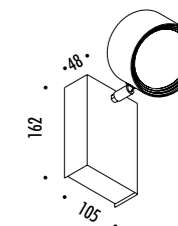

1A05003	BIANCO OPACO / MATT WHITE	220-240 V - 50/60 Hz - MAX 18 W LED - 1726 lm - CRI > 90 ORIENTABILE - DIMMERABILE 1-10 V - PUSH MODULO LED NON INCLUSO ADJUSTABLE - 1-10 V - PUSH DIMMABLE LED MODULE NOT INCLUDED

ACCESSORI OBBLIGATORI / COMPULSORY ACCESSORIES

50041500	MODULO LED 15° SPOT	18 W LED - 15° - 3000K - 1840 lm - CRI 90 - DIMMABLE - EFFICIENCY A+
50041510	MODULO LED 15° SPOT	18 W LED - 15° - 2700K - 1730 lm - CRI 90 - DIMMABLE - EFFICIENCY A+
50041350	MODULO LED 24° SPOT	18 W LED - 24° - 3000K - 1880 lm - CRI 90 - DIMMABLE - EFFICIENCY A+
50041450	MODULO LED 24° SPOT	18 W LED - 24° - 2700K - 1770 lm - CRI 90 - DIMMABLE - EFFICIENCY A+

ACCESSORI OPZIONALI / OPTIONAL ACCESSORIES

133100	STANDARD	DARKLIGHT