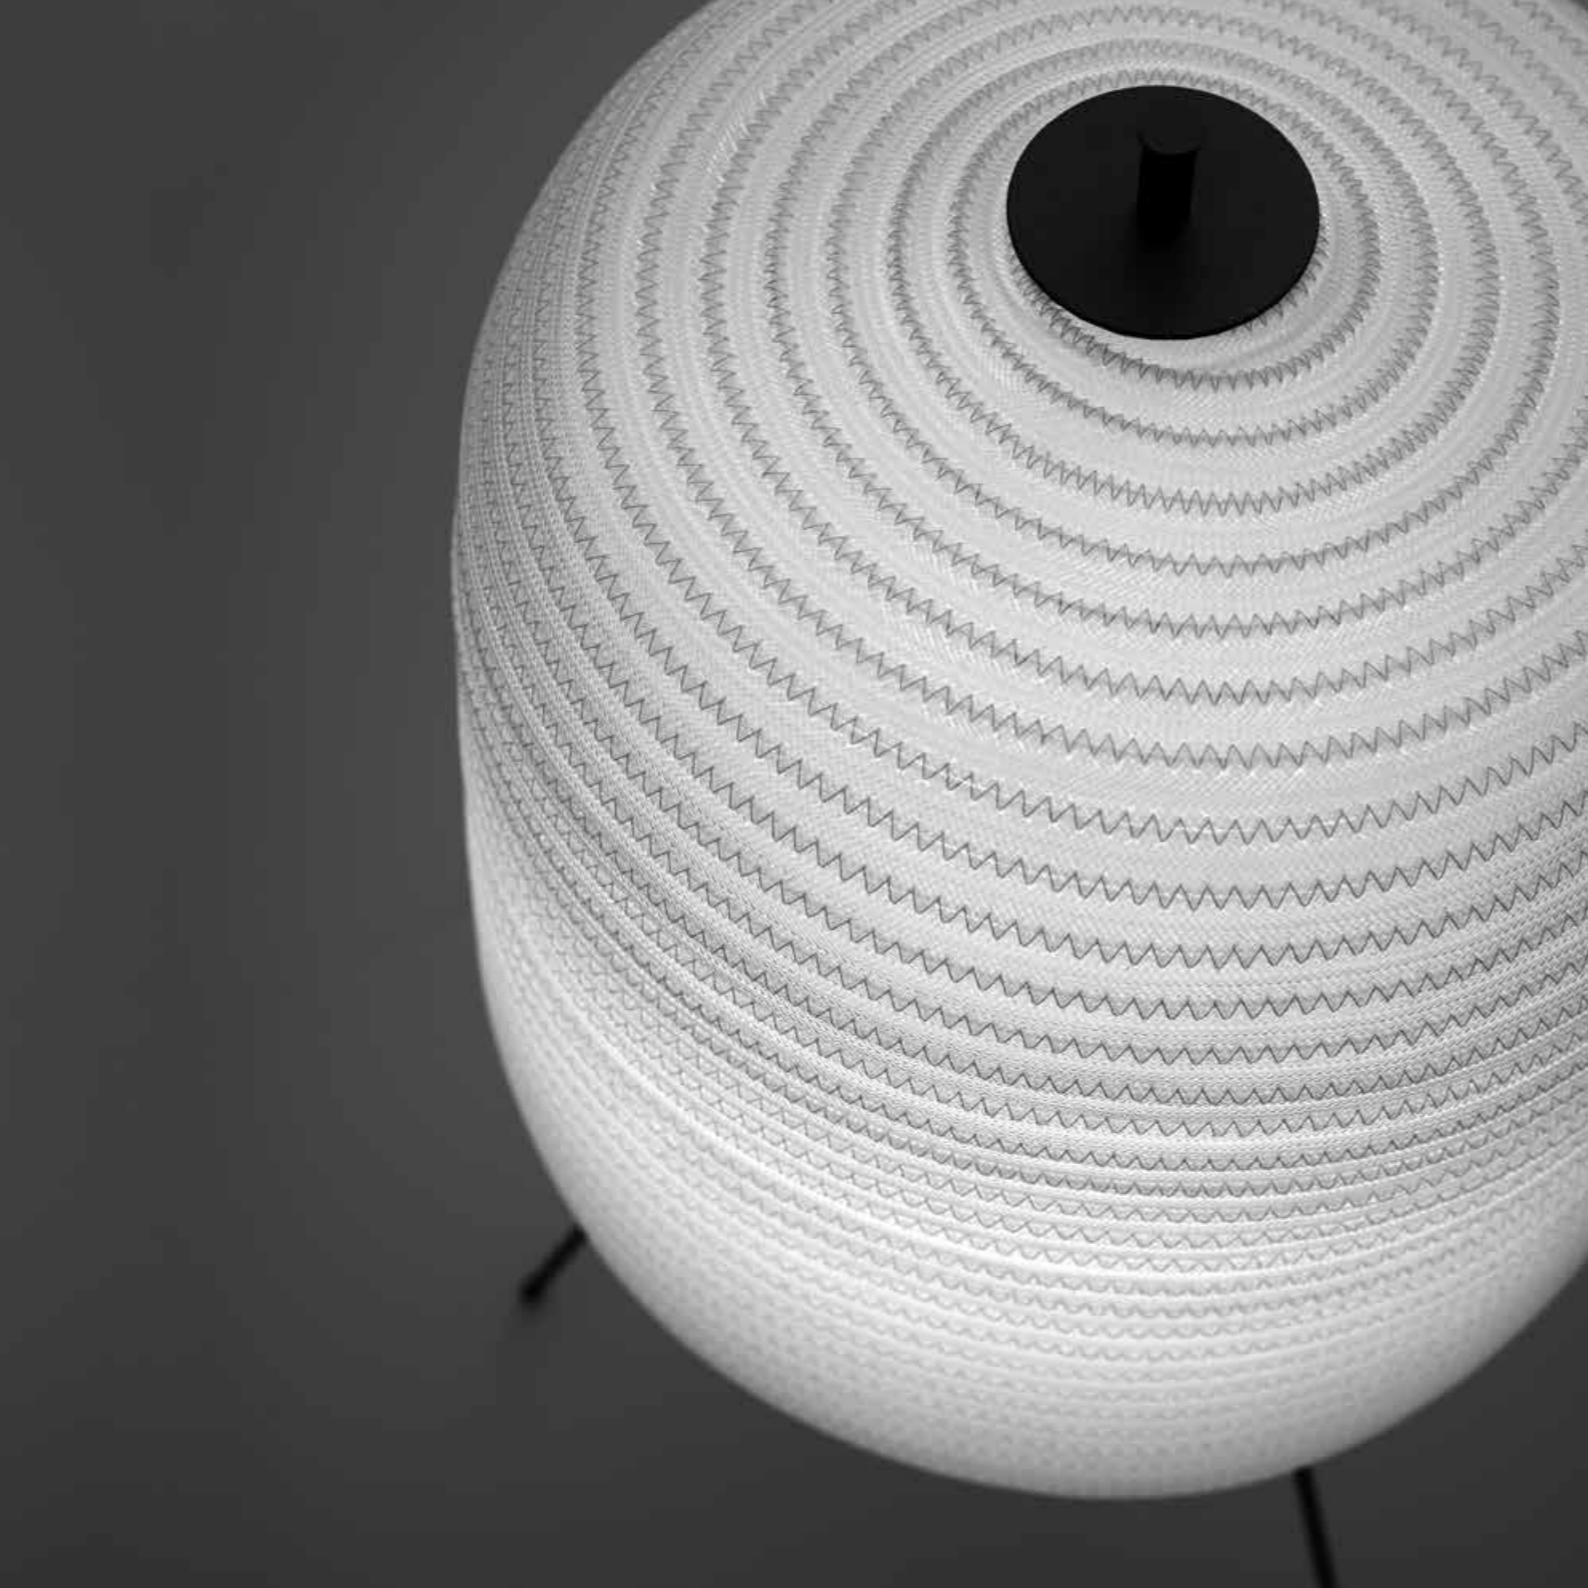

DESIGN DAVIDE GROPPI - PAOLA LENTI - 2013
LAMPADA DA ESTERNO - METALLO - PBT - POLICARBONATO
OUTDOOR LAMP - METAL - PBT - POLYCARBONATE

CE IP 65

SHOJI OUTDOOR

188600	STANDARD	100-240 V - 50/60 Hz - MAX 18 W LED - E27 CAVO NERO 5 m - LAMPADINA LED INCLUSA BLACK CABLE 5 m - LED BULB INCLUDED
		💡 13 W LED - 2700K - 1521 lm - CRI 90 - DIMMABLE - EFFICIENCY A+