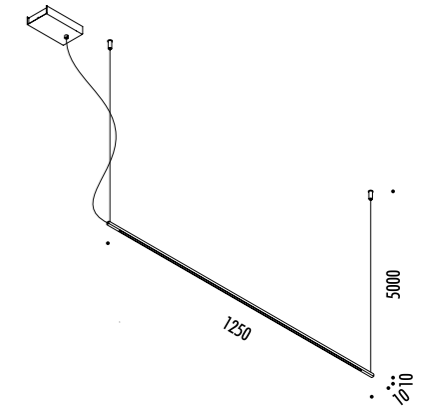

CEILING ROSE

171203	BIANCO OPACO / MATT WHITE - 3000K	110-240 V - 50/60 Hz - 15 W LED - 592 lm - CRI > 90
171203-27	BIANCO OPACO / MATT WHITE - 2700K	CAVO COASSIALE - ROSONE BIANCO DIMMERABILE 1-10 V - PUSH
171208	OTTONE SPAZZOLATO / BRUSHED BRASS - 3000K	ACCESSORI OPZIONALI KIT SOSPENSIONE - VEDI PAG. 125
171208-27	OTTONE SPAZZOLATO / BRUSHED BRASS - 2700K	COAXIAL CABLE - WHITE CEILING ROSE 1-10 V - PUSH DIMMABLE
		OPTIONAL ACCESSORIES SUSPENSION KIT - SEE PAGE 125