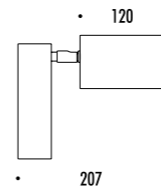

1A05003	BIANCO OPACO / MATT WHITE	220-240 V - 50/60 Hz - MAX 18 W LED - 1726 lm - CRI > 90 ORIENTABILE - DIMMERABILE 1-10 V - PUSH MODULO LED NON INCLUSO ADJUSTABLE - 1-10 V - PUSH DIMMABLE LED MODULE NOT INCLUDED

ACCESSORI OBBLIGATORI / COMPULSORY ACCESSORIES

50041500	MODULO LED 15° SPOT	18 W LED - 15° - 3000K - 1840 lm - CRI 90 - DIMMABLE - EFFICIENCY A+
50041510	MODULO LED 15° SPOT	18 W LED - 15° - 2700K - 1730 lm - CRI 90 - DIMMABLE - EFFICIENCY A+
50041350	MODULO LED 24° SPOT	18 W LED - 24° - 3000K - 1880 lm - CRI 90 - DIMMABLE - EFFICIENCY A+
50041450	MODULO LED 24° SPOT	18 W LED - 24° - 2700K - 1770 lm - CRI 90 - DIMMABLE - EFFICIENCY A+

ACCESSORI OPZIONALI / OPTIONAL ACCESSORIES

133100	STANDARD	DARKLIGHT