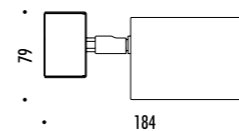

1A00203	BIANCO OPACO / MATT WHITE - 3000K	48 V DC - 15 W LED - 790 lm - CRI > 95 DIMMERABILE CON CONTROLLO WIRELESS TRAMITE APP DEDICATA MAX 7 SPOT SU ENDLESS DIMMABLE WIRELESS CONTROL FROM DEDICATED APP MAX 7 SPOT ON ENDLESS
1A00203-27	BIANCO OPACO / MATT WHITE - 2700K	
1A00204	NERO OPACO / MATT BLACK - 3000K	
1A00204-27	NERO OPACO / MATT BLACK - 2700K	

ACCESSORI OPZIONALI - "POINT SOURCE OPTICS" PER GENERARE FASCI UNIFORMI E DI ALTA INTENSITA'
OPTIONAL ACCESSORIES - "POINT SOURCE OPTICS" ACCESSORIES FOR UNIFORM AND HIGH INTENSITY BEAMS

5158014	STANDARD	DARKLIGHT - AR111
5158012	STANDARD	FILTER - AR111 - 25°
5158013	STANDARD	FILTER - AR111 - 36°