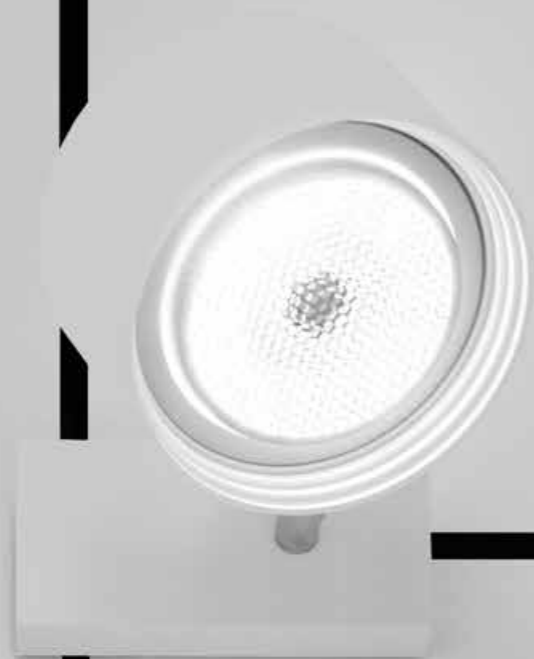

1A03203	BIANCO OPACO / MATT WHITE - 3000K	48 V DC - 15 W LED - 790 lm - CRI > 95 NON DIMMERABILE - MAX 7 SPOT SU ENDLESS ACCESSORI OPZIONALI NON INCLUSI NOT DIMMABLE - MAX 7 SPOT ON ENDLESS OPTIONAL ACCESSORIES NOT INCLUDED
1A03203-27	BIANCO OPACO / MATT WHITE - 2700K	
1A03204	NERO OPACO / MATT BLACK - 3000K	
1A03204-27	NERO OPACO / MATT BLACK - 2700K	

ACCESSORI OPZIONALI - "POINT SOURCE OPTICS" PER GENERARE FASCI UNIFORMI E DI ALTA INTENSITA'
OPTIONAL ACCESSORIES - "POINT SOURCE OPTICS" ACCESSORIES FOR UNIFORM AND HIGH INTENSITY BEAMS

5158014	STANDARD	DARKLIGHT - AR111
5158012	STANDARD	FILTER - AR111 - 25°
5158013	STANDARD	FILTER - AR111 - 36°