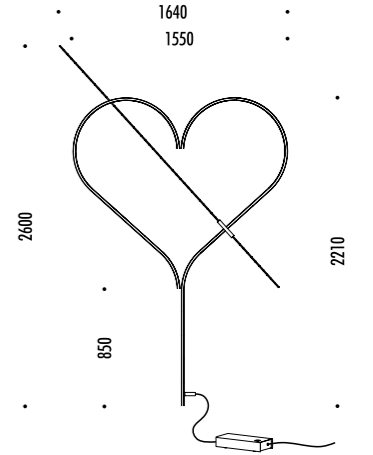

198100	STANDARD	24 V DC - 22 W LED - 2000 lm - CRI > 90 CONFIGURAZIONE A CUORE KIT DI ALIMENTAZIONE CON SPINA INCLUSO INPUT 100-240 V - 50/60 Hz DIMMER HEART CONFIGURATION INCLUDES POWER SUPPLY KIT WITH PLUG INPUT 100-240 V - 50/60 Hz DIMMER