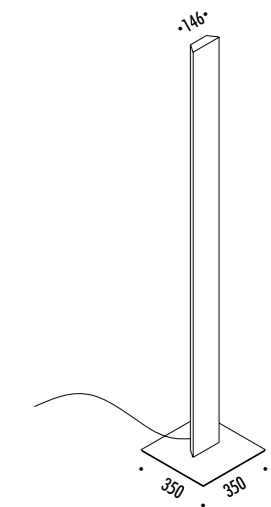

CE IP 20

177203	BIANCO OPACO / MATT WHITE	100-240 V - 50/60 Hz
177213	INOX NERO SPAZZOLATO / BLACK BRUSHED INOX	38 W LED - 2700K/6500K - 2832 lm - CRI > 90
		32 W LED - RGB
		RGBW WIRELESS CONTROL
		CAVO NERO
		BLACK CABLE