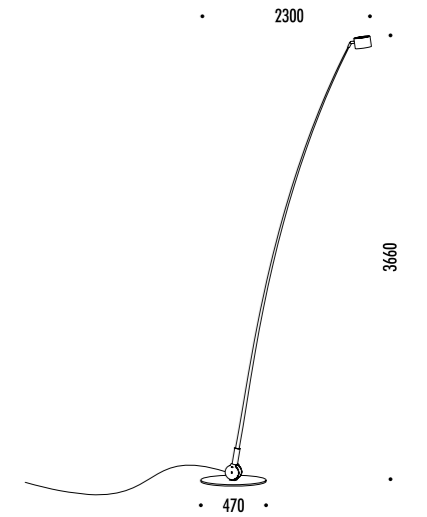

Compasso d'Oro ADI
Award 2014

DESIGN ENZO CALABRESE - DAVIDE GROPPI - 2011
LAMPADA DA ESTERNO - FIBRA DI VETRO - METALLO
OUTDOOR LAMP - FIBERGLASS - METAL

CE IP 65