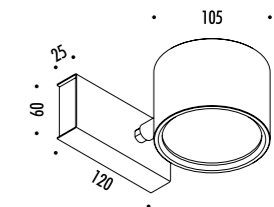

1A03203	BIANCO OPACO / MATT WHITE - 3000K	48 V DC - 15 W LED - 790 lm - CRI > 95 NON DIMMERABILE - MAX 7 SPOT SU ENDLESS ACCESSORI OPZIONALI NON INCLUSI NOT DIMMABLE - MAX 7 SPOT ON ENDLESS OPTIONAL ACCESSORIES NOT INCLUDED
1A03203-27	BIANCO OPACO / MATT WHITE - 2700K	
1A03204	NERO OPACO / MATT BLACK - 3000K	
1A03204-27	NERO OPACO / MATT BLACK - 2700K	

ACCESSORI OPZIONALI - "POINT SOURCE OPTICS" PER GENERARE FASCI UNIFORMI E DI ALTA INTENSITA'
OPTIONAL ACCESSORIES - "POINT SOURCE OPTICS" ACCESSORIES FOR UNIFORM AND HIGH INTENSITY BEAMS

5158014	STANDARD	DARKLIGHT - AR111
5158012	STANDARD	FILTER - AR111 - 25°
5158013	STANDARD	FILTER - AR111 - 36°