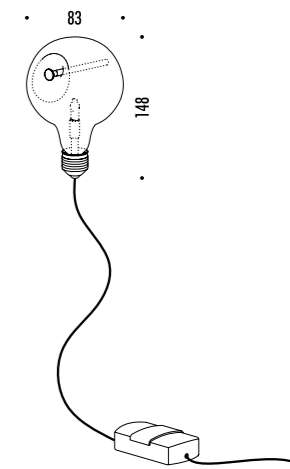

DESIGN HARRY THALER - 2014
LAMPADA DA PARETE - METALLO - VETRO
WALL LAMP - METAL - GLASS

CE IP 20

EDISON'S NIGHTMARE

151300	STANDARD	230 V - 50/60 Hz - MAX 16 W 12 V - G4 ALIMENTAZIONE CON SPINA CAVO COASSIALE - DIMMER - LAMPADINA ALOGENA INCLUSA POWER SUPPLY WITH PLUG COAXIAL CABLE - DIMMER - HALOGEN BULB INCLUDED
		 16 W HALOGEN - 2800K - 300 lm - CRI 100 - DIMMABLE - EFFICIENCY C