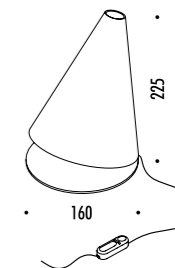

DESIGN FEDERICO DELROSSO - 2009
LAMPADA DA TAVOLO - METALLO
TABLE LAMP - METAL

PALPEBRA

CE □ IP 20

133903	BIANCO OPACO / MATT WHITE	100-240 V - 50/60 Hz - MAX 40 W - E14 CAVO BIANCO - DIMMER - LAMPADINA LED INCLUSA WHITE CABLE - DIMMER - LED BULB INCLUDED
		💡 5 W LED - 2700K - 470 lm - CRI > 80 - DIMMABLE - EFFICIENCY A+