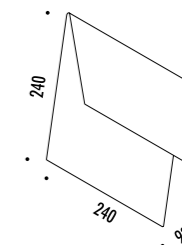

CE IP 20

171603	BIANCO OPACO / MATT WHITE - 3000K	110-240 V - 50/60 Hz - 18 W LED - 416 lm - CRI > 80
171603-27	BIANCO OPACO / MATT WHITE - 2700K	DIMMERABILE DALI - 1-10 V - PUSH
		DALI - 1-10 V - PUSH DIMMABLE