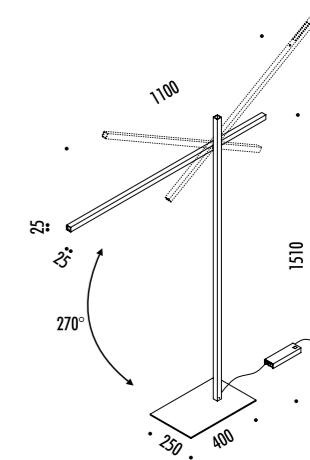

190304	NERO OPACO / MATT BLACK - 3000K	110-240 V - 50/60 Hz - 13 W LED - 823 lm - CRI > 90
190304-27	NERO OPACO / MATT BLACK - 2700K	CAVO NERO - ORIENTABILE - DIMMER BLACK CABLE - ADJUSTABLE - DIMMER
190308	OTTONE SPAZZOLATO / BRUSHED BRASS - 3000K	
190308-27	OTTONE SPAZZOLATO / BRUSHED BRASS - 2700K