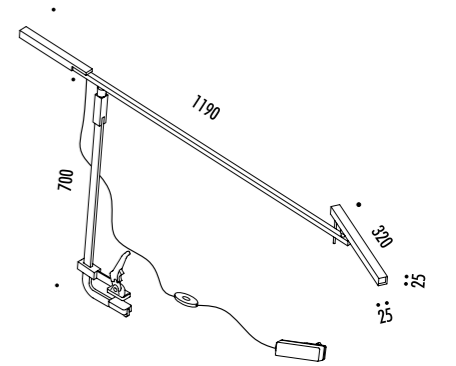

DESIGN DAVIDE GROPPI - 2018
 LAMPADA DA TAVOLO - METACRILATO - METALLO - OTTONE
 TABLE LAMP - METHACRYLATE - METAL - BRASS

CALVINO

CE  IP 20

194800	STANDARD - 3000K	24 V DC - 18 W LED - 1372 lm - CRI > 80
194800-27	STANDARD - 2700K	STELO IN OTTONE - SPECCHIO - CAVO NERO - BASE NERA
		ORIENTABILE - DIMMER
		DRIVER LED INCLUSO INPUT 100-240 V - 50/60 Hz
		BRASS STEM - MIRROR - BLACK CABLE - BLACK BASE
		ADJUSTABLE - DIMMER
		INCLUDES LED DRIVER INPUT 100-240 V - 50/60 Hz