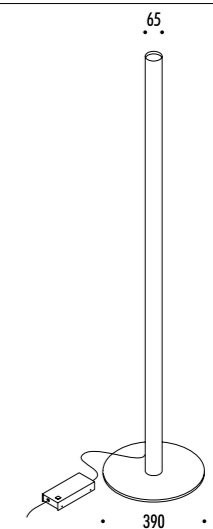

171903	BIANCO OPACO / MATT WHITE - 3000K	100-240 V - 50/60 Hz - 28,5 W LED - 2884 lm - CRI > 90
171903-27	BIANCO OPACO / MATT WHITE - 2700K	CAVO BIANCO - DIMMER WHITE CABLE - DIMMER
171904	NERO OPACO / MATT BLACK - 3000K	100-240 V - 50/60 Hz - 28,5 W LED - 2884 lm - CRI > 90
171904-27	NERO OPACO / MATT BLACK - 2700K	CAVO NERO - DIMMER BLACK CABLE - DIMMER