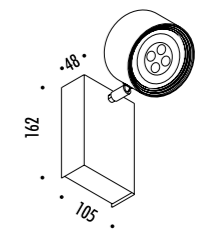

160600	STANDARD	CASSAFORMA INSTALLAZIONE / INSTALLATION BOX
--------	----------	---

DESIGN OMAR CARRAGLIA - DAVIDE GROPPI - 2016
 LAMPADA DA ESTERNO - METALLO
 OUTDOOR LAMP - METAL

DOT P IP65

CE IP 65

187403	BIANCO OPACO / MATT WHITE	24 V DC - 4,2 W LED - 3000K - 282 lm - CRI > 90
187404	NERO OPACO / MATT BLACK	ORIENTABILE
		DRIVER LED INCLUSO INPUT 220-240 V - 50/60 Hz - IP65 - NON DIMMERABILE
		ADJUSTABLE
		INCLUDES LED DRIVER INPUT 220-240 V - 50/60 Hz - IP65 - NOT DIMMABLE