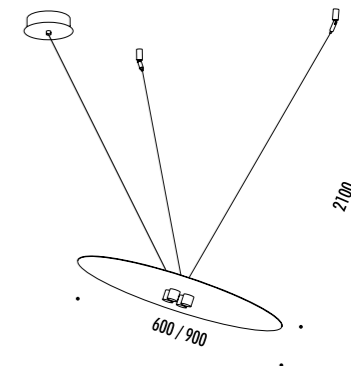

195600	STANDARD	110-240 V - 50/60 Hz
1A00700	CARTESIO Ø900 SPECIAL VERSION	4,4 W LED - 3000K - 400 lm - CRI>80 (DOWN) - 12 W LED - 3000K - 1200 lm - CRI>90 (UP)
		RIFLETTORE IN INOX A SPECCHIO - ROSONE BIANCO - CAVO BIANCO
		DOPPIA EMISSIONE - DIMMERABILE 1-10 V - PUSH
		MIRROR INOX REFLECTOR - WHITE CEILING ROSE - WHITE CABLE
		DUAL EMISSION - 1-10 V - PUSH DIMMABLE