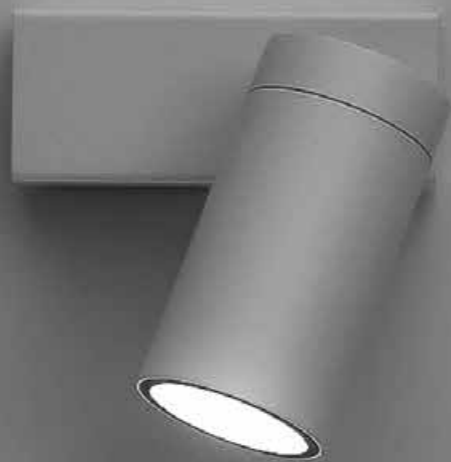

178403	BIANCO OPACO / MATT WHITE	220-240 V - 50/60 Hz - MAX 10 W LED - GU10
178404	NERO OPACO / MATT BLACK	ORIENTABILE
		LAMPADINA NON INCLUSA - VEDI DOCUMENTO ALLEGATO
		ADJUSTABLE
		BULB NOT INCLUDED - SEE ATTACHED BULBS DOCUMENT