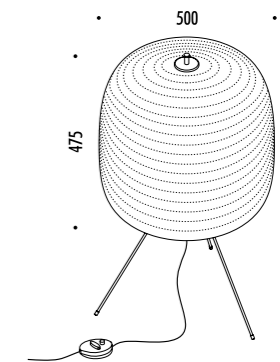

CE IP 20

188500	STANDARD	100-240 V - 50/60 Hz - MAX 18 W - E27 CAVO NERO - DIMMER - LAMPADINA LED INCLUSA BLACK CABLE - DIMMER - LED BULB INCLUDED
		13 W LED - 2700K - 1521 lm - CRI 90 - DIMMABLE - EFFICIENCY A+