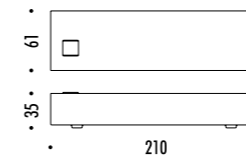

CE IP 20

CEILING ROSE

DRIVER

180603	BIANCO OPACO / MATT WHITE - 3000K	110-240 V - 50/60 Hz - 15 W LED - 592 lm - CRI > 90 ALIMENTAZIONE CON SPINA - CAVO COASSIALE DIMMER POWER SUPPLY WITH PLUG - COAXIAL CABLE DIMMER
180603-27	BIANCO OPACO / MATT WHITE - 2700K	
180608	OTTONE SPAZZOLATO / BRUSHED BRASS - 3000K	
180608-27	OTTONE SPAZZOLATO / BRUSHED BRASS - 2700K	

ACCESSORI OPZIONALI / OPTIONAL ACCESSORIES

1A05100	STANDARD	KIT FISSAGGIO SOFFITTO INCLINATO / SLOPED CEILING FIXING KIT VEDI PAG. 125 / SEE PAGE 125