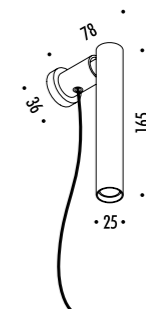

181603	BIANCO OPACO / MATT WHITE - 3000K	MAX 500 mA DC - 5,6 W LED - 352 lm - CRI > 90 FISSAGGIO MAGNETICO - CAVO BIANCO 3 m
181603-27	BIANCO OPACO / MATT WHITE - 2700K	ORIENTABILE DRIVER LED INCLUSO INPUT 100-240 V - 50/60 Hz - NON DIMMERABILE MAGNETIC FIXING - WHITE CABLE 3 m
		ADJUSTABLE INCLUDES LED DRIVER INPUT 100-240 V - 50/60 Hz - NOT DIMMABLE
181604	NERO OPACO / MATT BLACK - 3000K	MAX 500 mA DC - 5,6 W LED - 352 lm - CRI > 90 FISSAGGIO MAGNETICO - CAVO NERO 3 m
181604-27	NERO OPACO / MATT BLACK - 2700K	ORIENTABILE DRIVER LED INCLUSO INPUT 100-240 V - 50/60 Hz - NON DIMMERABILE MAGNETIC FIXING - BLACK CABLE 3 m
		ADJUSTABLE INCLUDES LED DRIVER INPUT 100-240 V - 50/60 Hz - NOT DIMMABLE