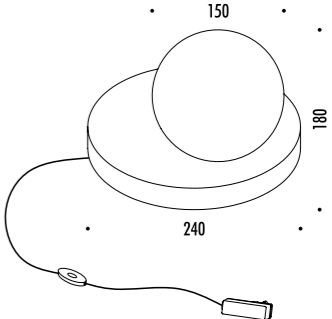

CE IP 20

193000	STANDARD	24 V DC - 6,5 W LED - 3000K - 450 lm - CRI > 90 CAVO NERO - DIMMER DRIVER LED INCLUSO INPUT 100-240 V - 50/60 Hz BLACK CABLE - DIMMER INCLUDES LED DRIVER INPUT 100-240 V - 50/60 Hz