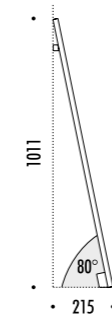

CE IP 20

DRIVER

181800	STANDARD	100-240 V - 50/60 Hz - 28 W LED RGB WIRELESS CONTROL ALIMENTAZIONE CON SPINA - CAVO TRASPARENTE POWER SUPPLY WITH PLUG - TRANSPARENT CABLE