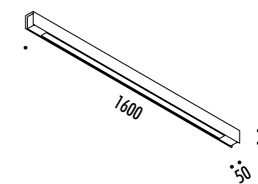

CE IP 20

195003	BIANCO OPACO / MATT WHITE	220-240 V - 50/60 Hz - 60 W LED - 3000K - 4692 lm - CRI > 80
		DIMMERABILE DALI - PUSH
		DALI - PUSH DIMMABLE

ACCESSORI OPZIONALI / OPTIONAL ACCESSORIES

1A03000	STANDARD	KIT DARKLIGHT SPY 1600