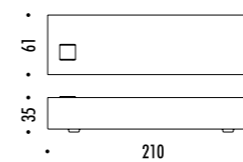

CE IP 20

DRIVER

190304	NERO OPACO / MATT BLACK - 3000K	110-240 V - 50/60 Hz - 13 W LED - 823 lm - CRI > 90
190304-27	NERO OPACO / MATT BLACK - 2700K	CAVO NERO - ORIENTABILE - DIMMER BLACK CABLE - ADJUSTABLE - DIMMER
190308	OTTONE SPAZZOLATO / BRUSHED BRASS - 3000K	
190308-27	OTTONE SPAZZOLATO / BRUSHED BRASS - 2700K