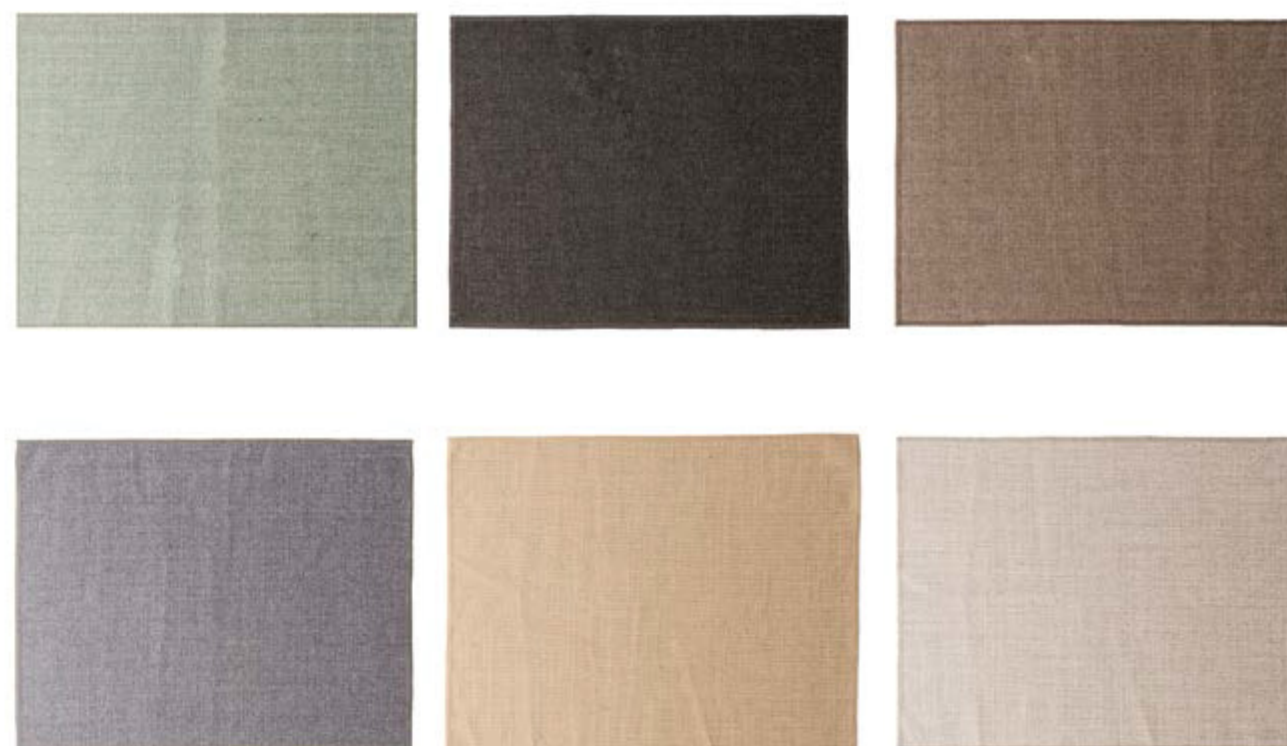

SPOTLESS

Painted steel

FUNCTIONS

Runners and placemats

Runners e tovagliette

MORE FUNCTIONS

Available in different colours
to create original combinations
on every occasion.

*Proposti in colori diversi
per creare in ogni occasione
accostamenti originali.*