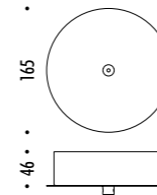

DIMMABLE VERSIONS

1A2960300.30.01	BIANCO OPACO / MATT WHITE - 3000K - DALI	100-240 V - 50/60 Hz - 5,6 W LED - 312 lm - CRI > 90 CAVO BIANCO - ROSONE BIANCO - DIMMERABILE ACCESSORI OPZIONALI KIT SOSPENSIONE - VEDI PAG. 123 WHITE CABLE - WHITE CEILING ROSE - DIMMABLE OPTIONAL ACCESSORIES SUSPENSION KIT - SEE PAGE 123
1A2960300.27.01	BIANCO OPACO / MATT WHITE - 2700K - DALI	
1A2960300.30.02	BIANCO OPACO / MATT WHITE - 3000K - TRIAC / IGBT	
1A2960300.27.02	BIANCO OPACO / MATT WHITE - 2700K - TRIAC / IGBT	
1A2960300.30.03	BIANCO OPACO / MATT WHITE - 3000K - 1-10 V	
1A2960300.27.03	BIANCO OPACO / MATT WHITE - 2700K - 1-10 V	
1A2960300.30.04	BIANCO OPACO / MATT WHITE - 3000K - PUSH	
1A2960300.27.04	BIANCO OPACO / MATT WHITE - 2700K - PUSH	
1A2960400.30.01	NERO OPACO / MATT BLACK - 3000K - DALI	
1A2960400.27.01	NERO OPACO / MATT BLACK - 2700K - DALI	
1A2960400.30.02	NERO OPACO / MATT BLACK - 3000K - TRIAC / IGBT	
1A2960400.27.02	NERO OPACO / MATT BLACK - 2700K - TRIAC / IGBT	
1A2960400.30.03	NERO OPACO / MATT BLACK - 3000K - 1-10 V	
1A2960400.27.03	NERO OPACO / MATT BLACK - 2700K - 1-10 V	
1A2960400.30.04	NERO OPACO / MATT BLACK - 3000K - PUSH	
1A2960400.27.04	NERO OPACO / MATT BLACK - 2700K - PUSH	
1A2960800.30.01	OTTONE SPAZZOLATO / BRUSHED BRASS - 3000K - DALI	100-240 V - 50/60 Hz - 5,6 W LED - 312 lm - CRI > 90 CAVO NERO - ROSONE NERO - DIMMERABILE ACCESSORI OPZIONALI KIT SOSPENSIONE - VEDI PAG. 123 BLACK CABLE - BLACK CEILING ROSE - DIMMABLE OPTIONAL ACCESSORIES SUSPENSION KIT - SEE PAGE 123
1A2960800.27.01	OTTONE SPAZZOLATO / BRUSHED BRASS - 2700K - DALI	
1A2960800.30.02	OTTONE SPAZZOLATO / BRUSHED BRASS - 3000K - TRIAC / IGBT	
1A2960800.27.02	OTTONE SPAZZOLATO / BRUSHED BRASS - 2700K - TRIAC / IGBT	
1A2960800.30.03	OTTONE SPAZZOLATO / BRUSHED BRASS - 3000K - 1-10 V	
1A2960800.27.03	OTTONE SPAZZOLATO / BRUSHED BRASS - 2700K - 1-10 V	
1A2960800.30.04	OTTONE SPAZZOLATO / BRUSHED BRASS - 3000K - PUSH	
1A2960800.27.04	OTTONE SPAZZOLATO / BRUSHED BRASS - 2700K - PUSH	
1A2962600.30.01	NERO OPACO / MATT TOTAL BLACK - 3000K - DALI	
1A2962600.27.01	NERO OPACO / MATT TOTAL BLACK - 2700K - DALI	
1A2962600.30.02	NERO OPACO / MATT TOTAL BLACK - 3000K - TRIAC / IGBT	
1A2962600.27.02	NERO OPACO / MATT TOTAL BLACK - 2700K - TRIAC / IGBT	
1A2962600.30.03	NERO OPACO / MATT TOTAL BLACK - 3000K - 1-10 V	
1A2962600.27.03	NERO OPACO / MATT TOTAL BLACK - 2700K - 1-10 V	
1A2962600.30.04	NERO OPACO / MATT TOTAL BLACK - 3000K - PUSH	
1A2962600.27.04	NERO OPACO / MATT TOTAL BLACK - 2700K - PUSH	

CE IP20