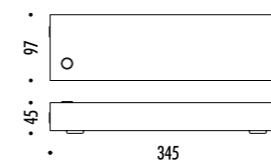

1A2300400	NERO OPACO / MATT BLACK - 3000K	ORIGINE 290 24 V DC - 25 W LED - 1600 lm - CRI > 85 CAVO NERO - KIT DI ALIMENTAZIONE OBBLIGATORIO INCLUSO DRIVER LED INCLUSO INPUT 100-240 V - 50/60 Hz - DIMMERABILE BLACK CABLE - COMPULSORY POWER SUPPLY KIT INCLUDED INCLUDES LED DRIVER INPUT 100-240 V - 50/60 Hz - DIMMABLE
1A2300400-27	NERO OPACO / MATT BLACK - 2700K	
1A2310400	NERO OPACO / MATT BLACK - 3000K	ORIGINE 390 24 V DC - 30 W LED - 2290 lm - CRI > 85 CAVO NERO - KIT DI ALIMENTAZIONE OBBLIGATORIO INCLUSO DRIVER LED INCLUSO INPUT 100-240 V - 50/60 Hz - DIMMERABILE BLACK CABLE - COMPULSORY POWER SUPPLY KIT INCLUDED INCLUDES LED DRIVER INPUT 100-240 V - 50/60 Hz - DIMMABLE
1A2310400-27	NERO OPACO / MATT BLACK - 2700K	
1A2320400	NERO OPACO / MATT BLACK - 3000K	ORIGINE 490 24 V DC - 35 W LED - 2900 lm - CRI > 85 CAVO NERO - KIT DI ALIMENTAZIONE OBBLIGATORIO INCLUSO DRIVER LED INCLUSO INPUT 100-240 V - 50/60 Hz - DIMMERABILE BLACK CABLE - COMPULSORY POWER SUPPLY KIT INCLUDED INCLUDES LED DRIVER INPUT 100-240 V - 50/60 Hz - DIMMABLE
1A2320400-27	NERO OPACO / MATT BLACK - 2700K