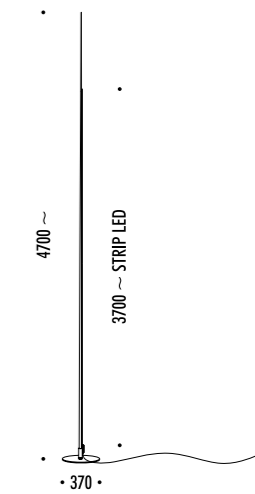

DESIGN DAVIDE GROPPI - GIORGIO RAVA - 2020
 LAMPADA DA ESTERNO - FIBRA DI VETRO - METALLO
 OUTDOOR LAMP - FIBERGLASS - METAL

CE  IP65

ORIGINE OUTDOOR

1A2480400	NERO OPACO / MATT BLACK - 3000K	24 V DC - 40 W LED - 2380 lm - CRI 80
1A2480400-27	NERO OPACO / MATT BLACK - 2700K	CAVO NERO 5 m DRIVER LED NON INCLUSO
		BLACK CABLE 5 m LED DRIVER NOT INCLUDED