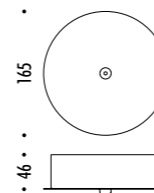

DIMMABLE VERSIONS

1A2980300.30.01	BIANCO OPACO / MATT WHITE - 3000K - DALI	100-240 V - 50/60 Hz - 5,6 W LED - 286 lm - CRI > 90 CAVO BIANCO - ROSONE BIANCO - DIMMERABILE ACCESSORI OPZIONALI KIT SOSPENSIONE - VEDI PAG. 123 WHITE CABLE - WHITE CEILING ROSE - DIMMABLE OPTIONAL ACCESSORIES SUSPENSION KIT - SEE PAGE 123
1A2980300.27.01	BIANCO OPACO / MATT WHITE - 2700K - DALI	
1A2980300.30.02	BIANCO OPACO / MATT WHITE - 3000K - TRIAC / IGBT	
1A2980300.27.02	BIANCO OPACO / MATT WHITE - 2700K - TRIAC / IGBT	
1A2980300.30.03	BIANCO OPACO / MATT WHITE - 3000K - 1-10 V	
1A2980300.27.03	BIANCO OPACO / MATT WHITE - 2700K - 1-10 V	
1A2980300.30.04	BIANCO OPACO / MATT WHITE - 3000K - PUSH	
1A2980300.27.04	BIANCO OPACO / MATT WHITE - 2700K - PUSH	
1A2980800.30.01	OTTONE SPAZZOLATO / BRUSHED BRASS - 3000K - DALI	100-240 V - 50/60 Hz - 5,6 W LED - 286 lm - CRI > 90 CAVO NERO - ROSONE NERO - DIMMERABILE ACCESSORI OPZIONALI KIT SOSPENSIONE - VEDI PAG. 123 BLACK CABLE - BLACK CEILING ROSE - DIMMABLE OPTIONAL ACCESSORIES SUSPENSION KIT - SEE PAGE 123
1A2980800.27.01	OTTONE SPAZZOLATO / BRUSHED BRASS - 2700K - DALI	
1A2980800.30.02	OTTONE SPAZZOLATO / BRUSHED BRASS - 3000K - TRIAC / IGBT	
1A2980800.27.02	OTTONE SPAZZOLATO / BRUSHED BRASS - 2700K - TRIAC / IGBT	
1A2980800.30.03	OTTONE SPAZZOLATO / BRUSHED BRASS - 3000K - 1-10 V	
1A2980800.27.03	OTTONE SPAZZOLATO / BRUSHED BRASS - 2700K - 1-10 V	
1A2980800.30.04	OTTONE SPAZZOLATO / BRUSHED BRASS - 3000K - PUSH	
1A2980800.27.04	OTTONE SPAZZOLATO / BRUSHED BRASS - 2700K - PUSH	

CE IP20