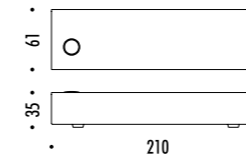

Compasso d'Oro ADI
Award 2014

DESIGN ENZO CALABRESE - DAVIDE GROPPI - 2011
LAMPADA DA TERRA - FIBRA DI VETRO - METALLO
FLOOR LAMP - FIBERGLASS - METAL

SAMPEI

CE IP20

DRIVER