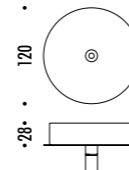

CE IP20

CEILING ROSE

1A2960300.30.00	BIANCO OPACO / MATT WHITE - 3000K - ON/OFF	100-240 V - 50/60 Hz - 5,6 W LED - 312 lm - CRI>90 CAVO BIANCO - ROSONE BIANCO - NON DIMMERABILE ACCESSORI OPZIONALI KIT SOSPENSIONE - VEDI PAG. 123 WHITE CABLE - WHITE CEILING ROSE - NOT DIMMABLE OPTIONAL ACCESSORIES SUSPENSION KIT - SEE PAGE 123
1A2960300.27.00	BIANCO OPACO / MATT WHITE - 2700K - ON/OFF	
1A2960400.30.00	NERO OPACO / MATT BLACK - 3000K - ON/OFF	
1A2960400.27.00	NERO OPACO / MATT BLACK - 2700K - ON/OFF	
1A2960800.30.00	OTTONE SPAZZOLATO / BRUSHED BRASS - 3000K - ON/OFF	100-240 V - 50/60 Hz - 5,6 W LED - 312 lm - CRI>90 CAVO NERO - ROSONE NERO - NON DIMMERABILE ACCESSORI OPZIONALI KIT SOSPENSIONE - VEDI PAG. 123 BLACK CABLE - BLACK CEILING ROSE - NOT DIMMABLE OPTIONAL ACCESSORIES SUSPENSION KIT - SEE PAGE 123
1A2960800.27.00	OTTONE SPAZZOLATO / BRUSHED BRASS - 2700K - ON/OFF	
1A2962600.30.00	NERO OPACO / MATT TOTAL BLACK - 3000K - ON/OFF	
1A2962600.27.00	NERO OPACO / MATT TOTAL BLACK - 2700K - ON/OFF