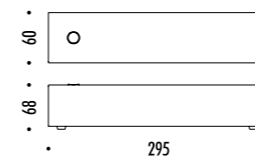

CE IP20

DRIVER

18180000	STANDARD	100-240 V - 50/60 Hz - 33 W LED RGB WIRELESS CONTROL ALIMENTAZIONE CON SPINA - CAVO TRASPARENTE POWER SUPPLY WITH PLUG - TRANSPARENT CABLE