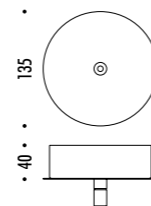

CE IP20 0.5 m

CEILING ROSE