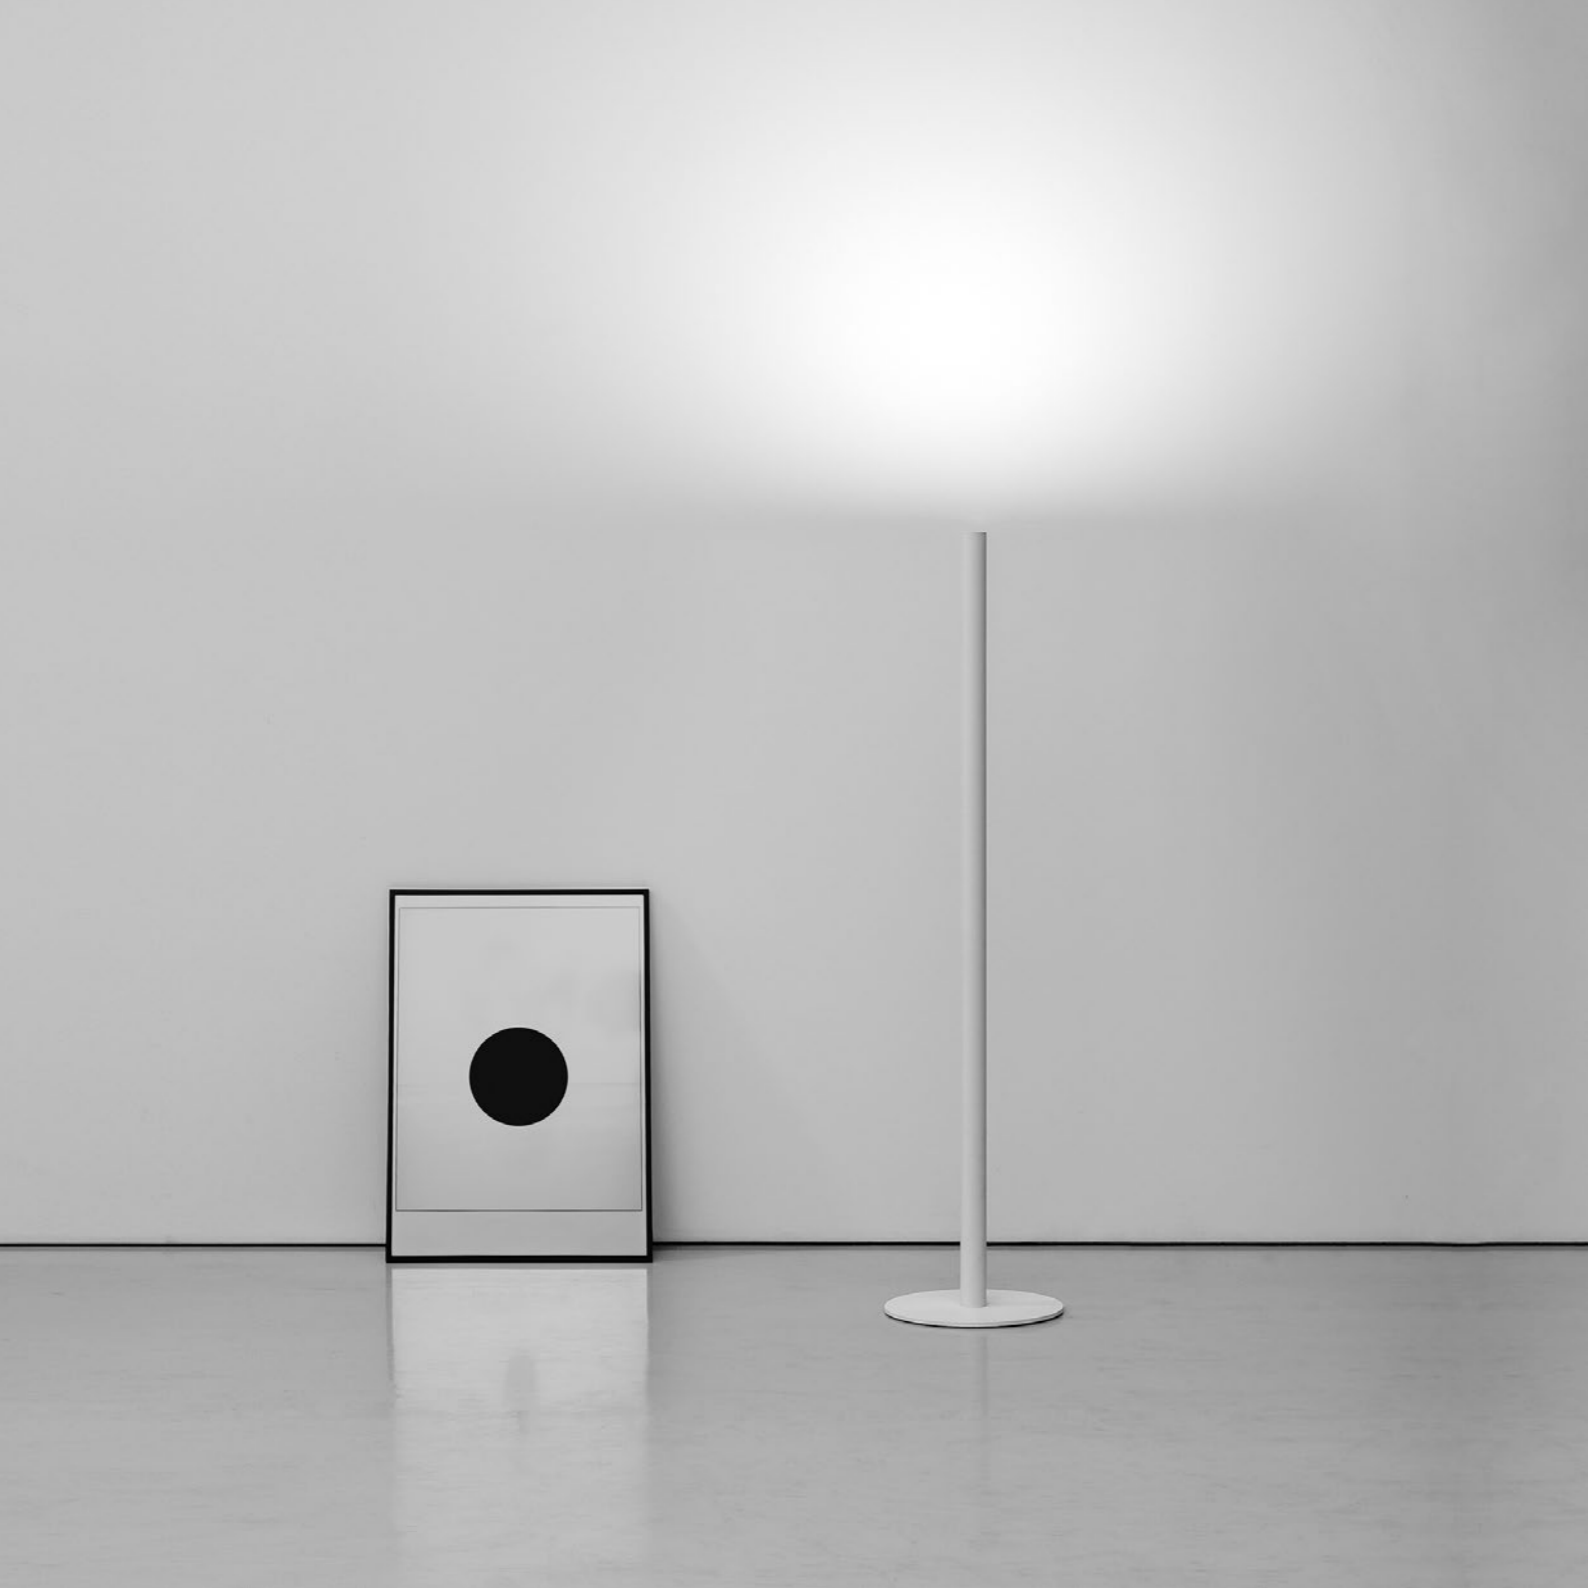

CE IP20

DRIVER