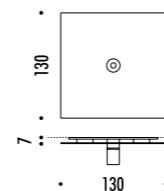

CEILING ROSE

1A2970300.30.00	BIANCO OPACO / MATT WHITE - 3000K - ON/OFF	MAX 350 mA DC - 4 W LED - 312 lm - CRI > 90 CAVO BIANCO - ROSONE BIANCO INSTALLAZIONE SU CARTONGESSO CON ROSONE PIANO E FISSAGGIO MAGNETICO KIT INSTALLAZIONE OBBLIGATORIO INCLUSO DIMENSIONI TAGLIO CARTONGESSO 85 x 97 mm - SPAZIO MINIMO PER INCASSO 120 mm DRIVER LED INCLUSO INPUT 100-240 V - 50/60 Hz - NON DIMMERABILE WHITE CABLE - WHITE CEILING ROSE INSTALLATION ON PLASTERBOARD WITH FLAT ROSE AND MAGNETIC FIXING COMPULSORY INSTALLATION KIT INCLUDED PLASTERBOARD CUT-OUT 85 x 97 mm - MINIMUM SPACE FOR MOUNTING 120 mm INCLUDES LED DRIVER INPUT 100-240 V - 50/60 Hz - NOT DIMMABLE
1A2970300.27.00	BIANCO OPACO / MATT WHITE - 2700K - ON/OFF	
1A2970400.30.00	NERO OPACO / MATT BLACK - 3000K - ON/OFF	
1A2970400.27.00	NERO OPACO / MATT BLACK - 2700K - ON/OFF	
1A2970800.30.00	OTTONE SPAZZOLATO / BRUSHED BRASS - 3000K - ON/OFF	MAX 350 mA DC - 4 W LED - 312 lm - CRI > 90 CAVO NERO - ROSONE NERO INSTALLAZIONE SU CARTONGESSO CON ROSONE PIANO E FISSAGGIO MAGNETICO KIT INSTALLAZIONE OBBLIGATORIO INCLUSO DIMENSIONI TAGLIO CARTONGESSO 85 x 97 mm - SPAZIO MINIMO PER INCASSO 120 mm DRIVER LED INCLUSO INPUT 100-240 V - 50/60 Hz - NON DIMMERABILE BLACK CABLE - BLACK CEILING ROSE INSTALLATION ON PLASTERBOARD WITH FLAT ROSE AND MAGNETIC FIXING COMPULSORY INSTALLATION KIT INCLUDED PLASTERBOARD CUT-OUT 85 x 97 mm - MINIMUM SPACE FOR MOUNTING 120 mm INCLUDES LED DRIVER INPUT 100-240 V - 50/60 Hz - NOT DIMMABLE
1A2970800.27.00	OTTONE SPAZZOLATO / BRUSHED BRASS - 2700K - ON/OFF	
1A2972600.30.00	NERO OPACO / MATT TOTAL BLACK - 3000K - ON/OFF	
1A2972600.27.00	NERO OPACO / MATT TOTAL BLACK - 2700K - ON/OFF