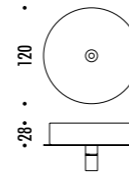

DESIGN DAVIDE GROPPI - 2005
LAMPADA A SOSPENSIONE - CARTA GIAPPONESE - PE
SUSPENSION LAMP - JAPANESE PAPER - PE

CE IP20

MOON 120 / MOON 200

CEILING ROSE