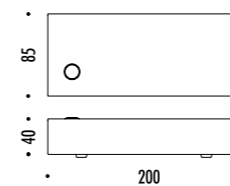

CE IP20

DRIVER

17190300	BIANCO OPACO / MATT WHITE - 3000K	110-240 V - 50/60 Hz - 33 W LED - 2884 lm - CRI > 90
17190300-27	BIANCO OPACO / MATT WHITE - 2700K	CAVO BIANCO - DIMMER WHITE CABLE - DIMMER
17190400	NERO OPACO / MATT BLACK - 3000K	110-240 V - 50/60 Hz - 33 W LED - 2884 lm - CRI > 90
17190400-27	NERO OPACO / MATT BLACK - 2700K	CAVO NERO - DIMMER BLACK CABLE - DIMMER