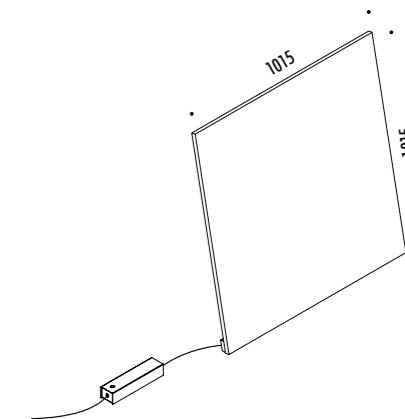

18180000	STANDARD	100-240 V - 50/60 Hz - 33 W LED RGB WIRELESS CONTROL ALIMENTAZIONE CON SPINA - CAVO TRASPARENTE POWER SUPPLY WITH PLUG - TRANSPARENT CABLE