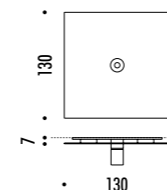

CEILING ROSE

1A2990300.30.00	BIANCO OPACO / MATT WHITE - 3000K - ON/OFF	MAX 350 mA DC - 4 W LED - 286 lm - CRI > 90 CAVO BIANCO - ROSONE BIANCO INSTALLAZIONE SU CARTONGESSO CON ROSONE PIANO E FISSAGGIO MAGNETICO KIT INSTALLAZIONE OBBLIGATORIO INCLUSO
1A2990300.27.00	BIANCO OPACO / MATT WHITE - 2700K - ON/OFF	DIMENSIONI TAGLIO CARTONGESSO 85 x 97 mm - SPAZIO MINIMO PER INCASSO 120 mm DRIVER LED INCLUSO INPUT 100-240 V - 50/60 Hz - NON DIMMERABILE WHITE CABLE - WHITE CEILING ROSE INSTALLATION ON PLASTERBOARD WITH FLAT ROSE AND MAGNETIC FIXING COMPULSORY INSTALLATION KIT INCLUDED PLASTERBOARD CUT-OUT 85 x 97 mm - MINIMUM SPACE FOR MOUNTING 120 mm INCLUDES LED DRIVER INPUT 100-240 V - 50/60 Hz - NOT DIMMABLE
1A2990800.30.00	OTTONE SPAZZOLATO / BRUSHED BRASS - 3000K - ON/OFF	MAX 350 mA DC - 4 W LED - 286 lm - CRI > 90 CAVO NERO - ROSONE NERO INSTALLAZIONE SU CARTONGESSO CON ROSONE PIANO E FISSAGGIO MAGNETICO KIT INSTALLAZIONE OBBLIGATORIO INCLUSO
1A2990800.27.00	OTTONE SPAZZOLATO / BRUSHED BRASS - 2700K - ON/OFF	DIMENSIONI TAGLIO CARTONGESSO 85 x 97 mm - SPAZIO MINIMO PER INCASSO 120 mm DRIVER LED INCLUSO INPUT 100-240 V - 50/60 Hz - NON DIMMERABILE BLACK CABLE - BLACK CEILING ROSE INSTALLATION ON PLASTERBOARD WITH FLAT ROSE AND MAGNETIC FIXING COMPULSORY INSTALLATION KIT INCLUDED PLASTERBOARD CUT-OUT 85 x 97 mm - MINIMUM SPACE FOR MOUNTING 120 mm INCLUDES LED DRIVER INPUT 100-240 V - 50/60 Hz - NOT DIMMABLE