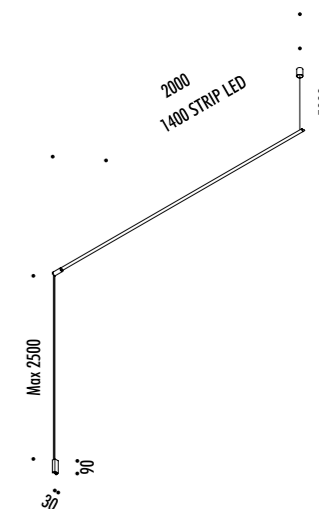

1A0680400	NERO OPACO / MATT BLACK - 3000K	MERIDIANA - REMOTE KIT 24 V DC - 40 W LED - 1623 lm - CRI > 90
1A0680400-27	NERO OPACO / MATT BLACK - 2700K	ROSONE BIANCO - KIT DI ALIMENTAZIONE OBBLIGATORIO INCLUSO - VEDI PAG. 249
		DRIVER LED INCLUSO INPUT 220-240 V - 50/60 Hz - DIMMERABILE DALI - PUSH - 0/1-10 V - TRIAC / IGBT
		WHITE CEILING ROSE - COMPULSORY POWER SUPPLY KIT INCLUDED - SEE PAGE 249
		INCLUDES LED DRIVER INPUT 220-240 V - 50/60 Hz - DALI - PUSH - 0/1-10 V - TRIAC / IGBT DIMMABLE

1A0690400	NERO OPACO / MATT BLACK - 3000K	MERIDIANA - PLUG KIT 24 V DC - 40 W LED - 1623 lm - CRI > 90
1A0690400-27	NERO OPACO / MATT BLACK - 2700K	ROSONE BIANCO - KIT DI ALIMENTAZIONE OBBLIGATORIO INCLUSO - VEDI PAG. 249
		DRIVER LED INCLUSO INPUT 100-240 V - 50/60 Hz - DIMMERABILE
		WHITE CEILING ROSE - COMPULSORY POWER SUPPLY KIT INCLUDED - SEE PAGE 249
		INCLUDES LED DRIVER INPUT 100-240 V - 50/60 Hz - DIMMABLE

ACCESSORI OPZIONALI / OPTIONAL ACCESSORIES

1A0370000	STANDARD	KIT FISSAGGIO ENDLESS PARETI RUVIDE / FIXING ROUGH WALLS - 2,5 m
1A0530000	STANDARD	GANCIO PER SOFFITTO INCLINATO / SLOPED CEILING FIXING HOOK VEDI PAG. 123 / SEE PAGE 123