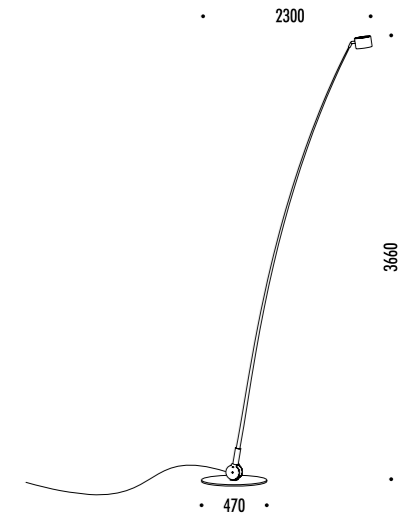

Compasso d'Oro ADI
Award 2014

DESIGN ENZO CALABRESE - DAVIDE GROPPI - 2011
LAMPADA DA ESTERNO - FIBRA DI VETRO - METALLO
OUTDOOR LAMP - FIBERGLASS - METAL

CE IP65