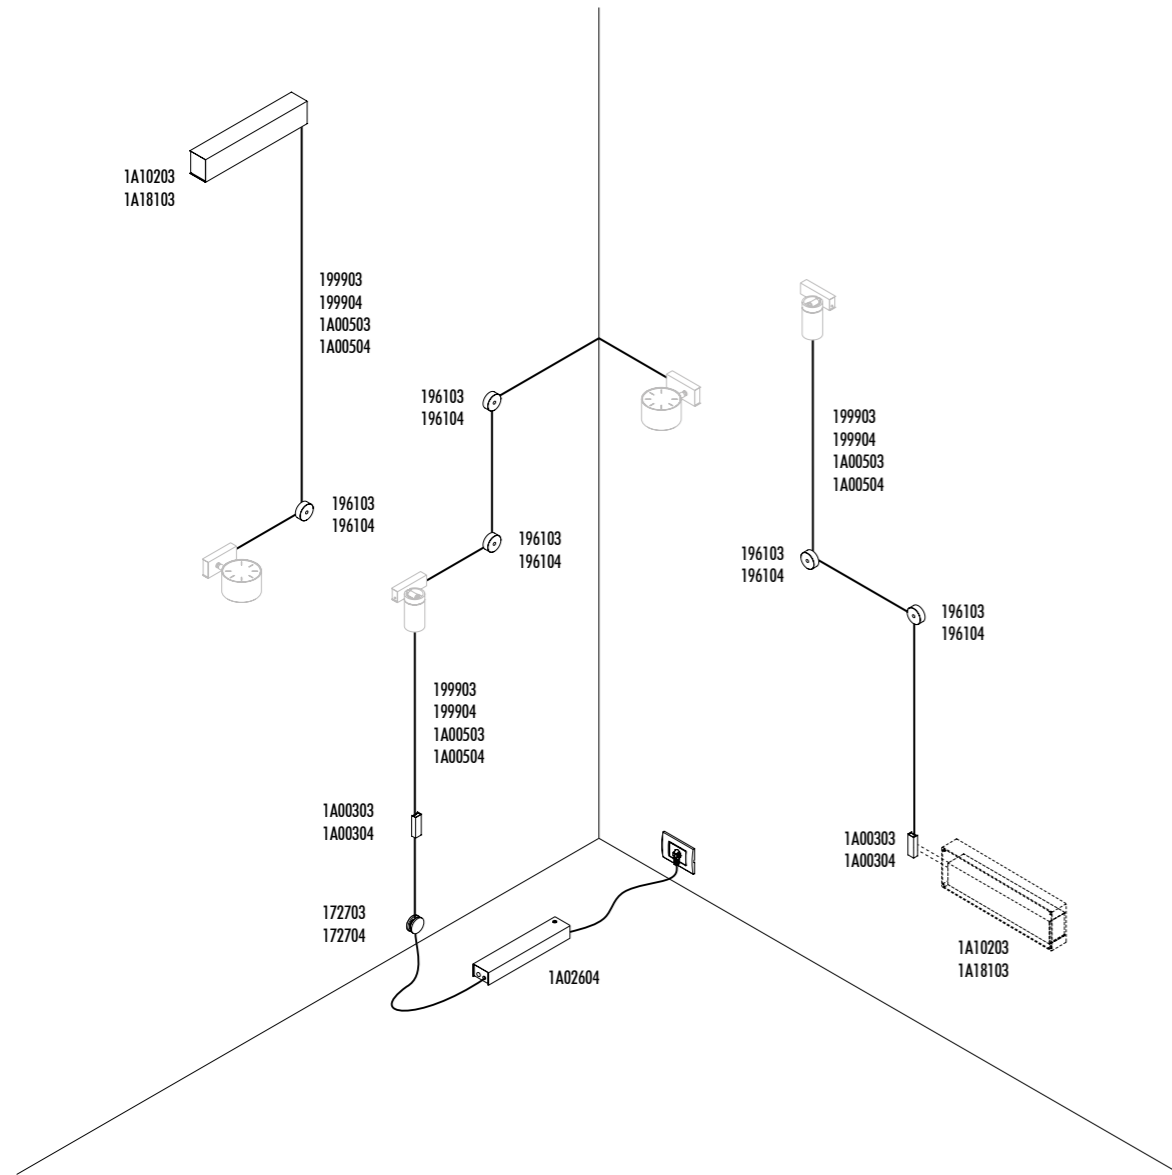

CE IP20

19990300	BIANCO OPACO / MATT WHITE - 5 m	ENDLESS - MAX 150 W - MAX 48 V DC - MAX 4 A	
19990400	NERO OPACO / MATT BLACK - 5 m		
1A0050300	BIANCO OPACO / MATT WHITE - 10 m		
1A0050400	NERO OPACO / MATT BLACK - 10 m		

1A0370000	STANDARD	KIT FISSAGGIO PARETI RUVIDE FIXING ROUGH WALLS KIT - 2,5 m	

19610300	BIANCO OPACO / MATT WHITE	BOX MORSETTI CON 2 MORSETTI INCLUSI TERMINAL BOX WITH 2 TERMINALS INCLUDED	
19610400	NERO OPACO / MATT BLACK		

1A0030300	BIANCO OPACO / MATT WHITE	BASE ALIMENTAZIONE / POWER BASE	
1A0030400	NERO OPACO / MATT BLACK		

19690000	STANDARD	MORSETTI - 2 PEZZI / TERMINALS - 2 PIECES