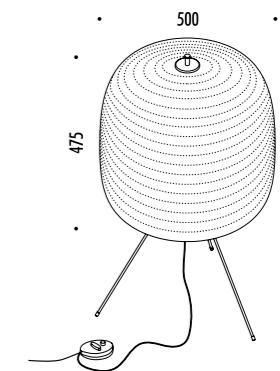

CE IP20

18850000	STANDARD	100-240 V - 50/60 Hz - MAX 18 W LED - E27 CAVO NERO - DIMMER LAMPADINA NON INCLUSA - VEDI PAG. 337 BLACK CABLE - DIMMER BULB NOT INCLUDED - SEE PAGE 337