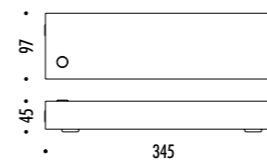

DRIVER

19810000	STANDARD	24 V DC - 22 W LED - 3000K - 2000 lm - CRI > 90 CONFIGURAZIONE A CUORE KIT DI ALIMENTAZIONE CON SPINA INCLUSO INPUT 100-240 V - 50/60 Hz DIMMER HEART CONFIGURATION INCLUDES POWER SUPPLY KIT WITH PLUG INPUT 100-240 V - 50/60 Hz DIMMER