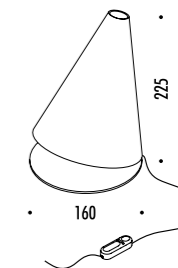

DESIGN FEDERICO DELROSSO - 2009
LAMPADA DA TAVOLO - METALLO
TABLE LAMP - METAL

PALPEBRA

CE □ IP20