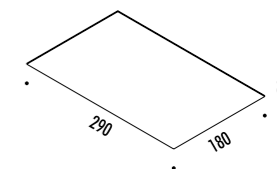

CE IP20 0.5m