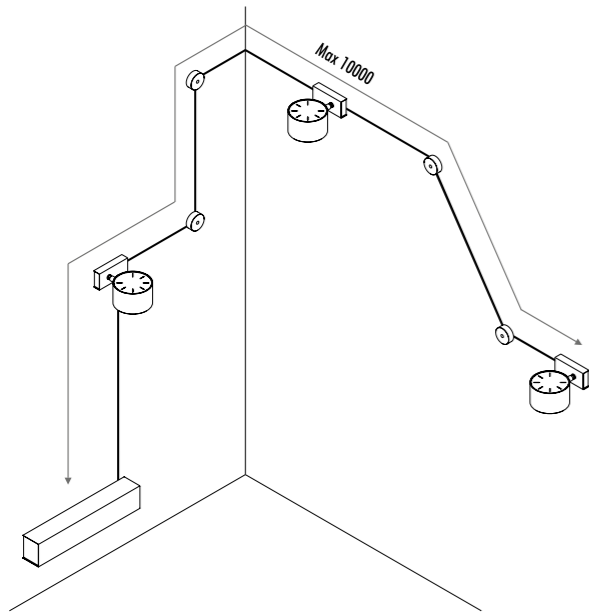

KIT ROSONE DA PARETE E SOFFITTO / WALL AND CEILING ROSE KIT