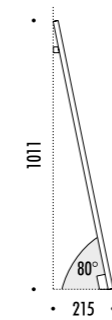

CE IP20

DRIVER

18180000	STANDARD	100-240 V - 50/60 Hz - 33 W LED RGB WIRELESS CONTROL ALIMENTAZIONE CON SPINA - CAVO TRASPARENTE POWER SUPPLY WITH PLUG - TRANSPARENT CABLE