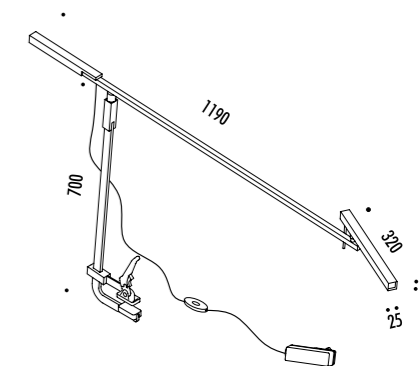

DESIGN DAVIDE GROPPI - 2018
 LAMPADA DA TAVOLO - METACRILATO - METALLO - OTTONE
 TABLE LAMP - METHACRYLATE - METAL - BRASS

CALVINO

CE  IP20

19480000	STANDARD - 3000K	24 V DC - 18 W LED - 1372 lm - CRI > 90
19480000-27	STANDARD - 2700K	STELO IN OTTONE - DISCO A SPECCHIO CON RETRO BLU - CAVO NERO - BASE NERA
		ORIENTABILE - DIMMER
		DRIVER LED INCLUSO INPUT 100-240 V - 50/60 Hz
		BRASS STEM - MIRROR PLATE WITH BLUE BACK SIDE - BLACK CABLE - BLACK BASE
		ADJUSTABLE - DIMMER
		INCLUDES LED DRIVER INPUT 100-240 V - 50/60 Hz