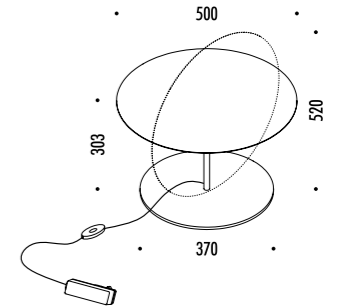

CE IP20 0.5m

14630300	BIANCO OPACO / MATT WHITE	100-240 V - 50/60 Hz - MAX 10 W LED - E27 GLOBOLUX CAVO BIANCO - DIMMER LAMPADINA NON INCLUSA - VEDI PAG. 337 WHITE CABLE - DIMMER BULB NOT INCLUDED - SEE PAGE 337

DESIGN DAVIDE GROPPI - 2018
 LAMPADA DA TAVOLO - METACRILATO - METALLO - OTTONE
 TABLE LAMP - METHACRYLATE - METAL - BRASS

CALVINO

CE  IP20

19480000	STANDARD - 3000K	24 V DC - 18 W LED - 1372 lm - CRI > 90
19480000-27	STANDARD - 2700K	STELO IN OTTONE - DISCO A SPECCHIO CON RETRO BLU - CAVO NERO - BASE NERA
		ORIENTABILE - DIMMER
		DRIVER LED INCLUSO INPUT 100-240 V - 50/60 Hz
		BRASS STEM - MIRROR PLATE WITH BLUE BACK SIDE - BLACK CABLE - BLACK BASE
		ADJUSTABLE - DIMMER
		INCLUDES LED DRIVER INPUT 100-240 V - 50/60 Hz