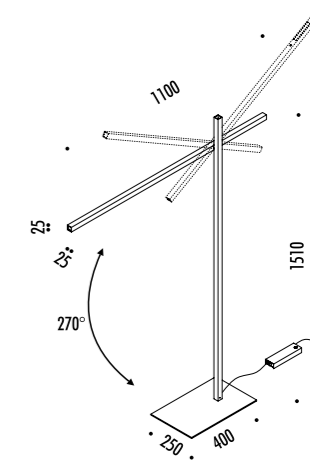

19030400	NERO OPACO / MATT BLACK - 3000K	110-240 V - 50/60 Hz - 15,5 W LED - 823 lm - CRI > 90
19030400-27	NERO OPACO / MATT BLACK - 2700K	CAVO NERO - ORIENTABILE - DIMMER
19030800	OTTONE SPAZZOLATO / BRUSHED BRASS - 3000K	BLACK CABLE - ADJUSTABLE - DIMMER
19030800-27	OTTONE SPAZZOLATO / BRUSHED BRASS - 2700K