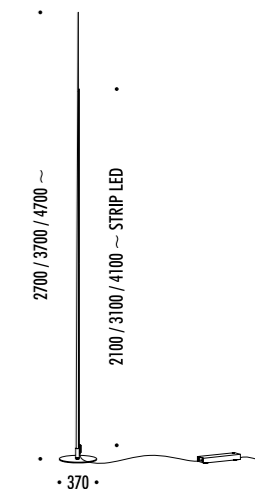

1A2300400	NERO OPACO / MATT BLACK - 3000K	ORIGINE 290 24 V DC - 25 W LED - 1600 lm - CRI > 85 CAVO NERO - KIT DI ALIMENTAZIONE OBBLIGATORIO INCLUSO DRIVER LED INCLUSO INPUT 100-240 V - 50/60 Hz - DIMMERABILE BLACK CABLE - COMPULSORY POWER SUPPLY KIT INCLUDED INCLUDES LED DRIVER INPUT 100-240 V - 50/60 Hz - DIMMABLE
1A2300400-27	NERO OPACO / MATT BLACK - 2700K	
1A2310400	NERO OPACO / MATT BLACK - 3000K	ORIGINE 390 24 V DC - 30 W LED - 2290 lm - CRI > 85 CAVO NERO - KIT DI ALIMENTAZIONE OBBLIGATORIO INCLUSO DRIVER LED INCLUSO INPUT 100-240 V - 50/60 Hz - DIMMERABILE BLACK CABLE - COMPULSORY POWER SUPPLY KIT INCLUDED INCLUDES LED DRIVER INPUT 100-240 V - 50/60 Hz - DIMMABLE
1A2310400-27	NERO OPACO / MATT BLACK - 2700K	
1A2320400	NERO OPACO / MATT BLACK - 3000K	ORIGINE 490 24 V DC - 35 W LED - 2900 lm - CRI > 85 CAVO NERO - KIT DI ALIMENTAZIONE OBBLIGATORIO INCLUSO DRIVER LED INCLUSO INPUT 100-240 V - 50/60 Hz - DIMMERABILE BLACK CABLE - COMPULSORY POWER SUPPLY KIT INCLUDED INCLUDES LED DRIVER INPUT 100-240 V - 50/60 Hz - DIMMABLE
1A2320400-27	NERO OPACO / MATT BLACK - 2700K