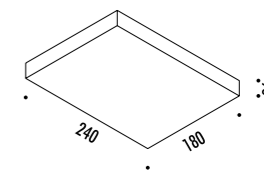

CE IP20 0.5m