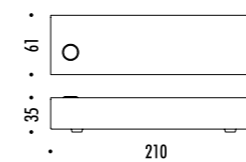

CE IP20

DRIVER

19030400	NERO OPACO / MATT BLACK - 3000K	110-240 V - 50/60 Hz - 15,5 W LED - 823 lm - CRI > 90
19030400-27	NERO OPACO / MATT BLACK - 2700K	CAVO NERO - ORIENTABILE - DIMMER
19030800	OTTONE SPAZZOLATO / BRUSHED BRASS - 3000K	BLACK CABLE - ADJUSTABLE - DIMMER
19030800-27	OTTONE SPAZZOLATO / BRUSHED BRASS - 2700K