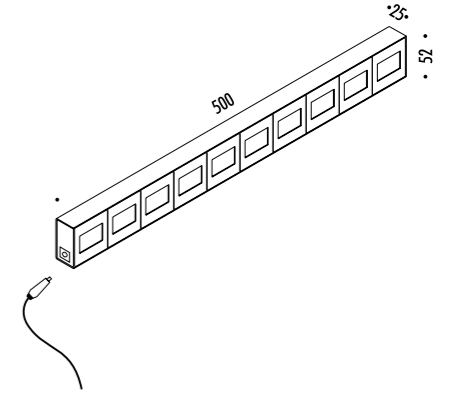

CE IP20

15330000	STANDARD	5 V DC - 3 W LED MODULO LUMINOSO CON LUCE A LENTA INTERMITTENZA IMMAGINI PERSONALIZZABILI - IMMAGINI NON INCLUSE CONNETTORE MODULI INCLUSO TRASFORMATORE ELETTRONICO NON INCLUSO LUMINOUS WALL MODULE WITH SLOWLY FLASHING LIGHT CUSTOMIZABLE IMAGES - IMAGES NOT INCLUDED MODULES CONNECTOR INCLUDED ELECTRONIC TRANSFORMER NOT INCLUDED

ACCESSORI OBBLIGATORI / COMPULSORY ACCESSORIES

1Z1470180	STANDARD	TRASFORMATORE ELETTRONICO / ELECTRONIC TRANSFORMER INPUT 100-240 V - 50/60 Hz - OUTPUT 5 V DC - 15 W - IP42 MAX 5 MODULI / MAX 5 MODULES