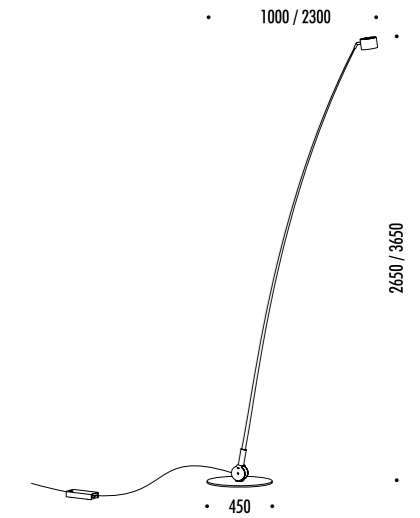

18330300	BIANCO OPACO / MATT WHITE - 3000K	SAMPEI 290 220-240 V - 50/60 Hz - 21 W LED 3000K - 1726 lm - CRI 90 / 2700K - 1625 lm - CRI 90 CAVO BIANCO - ORIENTABILE - DIMMER - ACCESSORI OPZIONALI MODULO LED - VEDI PAG. 339 WHITE CABLE - ADJUSTABLE - DIMMER - OPTIONAL LED MODULE ACCESSORIES - SEE PAGE 339
18330300-27	BIANCO OPACO / MATT WHITE - 2700K	
18330400	NERO OPACO / MATT BLACK - 3000K	SAMPEI 290 220-240 V - 50/60 Hz - 21 W LED 3000K - 1726 lm - CRI 90 / 2700K - 1625 lm - CRI 90 CAVO NERO - ORIENTABILE - DIMMER - ACCESSORI OPZIONALI MODULO LED - VEDI PAG. 339 BLACK CABLE - ADJUSTABLE - DIMMER - OPTIONAL LED MODULE ACCESSORIES - SEE PAGE 339
18330400-27	NERO OPACO / MATT BLACK - 2700K	

18340300	BIANCO OPACO / MATT WHITE - 3000K	SAMPEI 440 220-240 V - 50/60 Hz - 21 W LED 3000K - 1869 lm - CRI 90 / 2700K - 1759 lm - CRI 90 CAVO BIANCO - ORIENTABILE - DIMMER - ACCESSORI OPZIONALI MODULO LED - VEDI PAG. 339 WHITE CABLE - ADJUSTABLE - DIMMER - OPTIONAL LED MODULE ACCESSORIES - SEE PAGE 339
18340300-27	BIANCO OPACO / MATT WHITE - 2700K	
18340400	NERO OPACO / MATT BLACK - 3000K	SAMPEI 440 220-240 V - 50/60 Hz - 21 W LED 3000K - 1869 lm - CRI 90 / 2700K - 1759 lm - CRI 90 CAVO NERO - ORIENTABILE - DIMMER - ACCESSORI OPZIONALI MODULO LED - VEDI PAG. 339 BLACK CABLE - ADJUSTABLE - DIMMER - OPTIONAL LED MODULE ACCESSORIES - SEE PAGE 339
18340400-27	NERO OPACO / MATT BLACK - 2700K