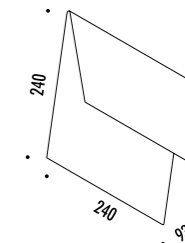

CE IP20

17160300	BIANCO OPACO / MATT WHITE - 3000K	110-240 V - 50/60 Hz - 20 W LED - 416 lm - CRI > 80 DIMMERABILE DALI - PUSH - 1-10 V DALI - PUSH - 1-10 V DIMMABLE
17160300-27	BIANCO OPACO / MATT WHITE - 2700K