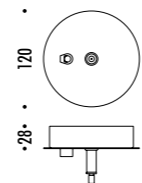

DESIGN DAVIDE GROPPI - 2005
LAMPADA A SOSPENSIONE - CARTA GIAPPONESE - PE
SUSPENSION LAMP - JAPANESE PAPER - PE

MOON 60 DE

CE IP20

CEILING ROSE