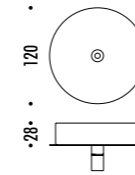

CEILING ROSE

17610300	BIANCO OPACO / MATT WHITE	100-240 V - 50/60 Hz - 5,6 W LED - 3000K - 354 lm - CRI > 90 CAVO BIANCO - ROSONE BIANCO - NON DIMMERABILE ACCESSORI OPZIONALI KIT SOSPENSIONE - VEDI PAG. 123 WHITE CABLE - WHITE CEILING ROSE - NOT DIMMABLE OPTIONAL ACCESSORIES SUSPENSION KIT - SEE PAGE 123