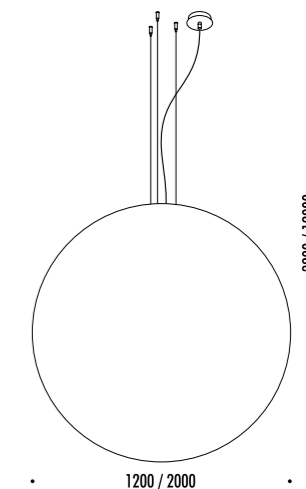

19860000	STANDARD	MOON 120 100-240 V - 50/60 Hz - MAX 2 x 25 W LED - E27 CAVO BIANCO - ROSONE BIANCO - CAVI DI SOSPENSIONE IN ACCIAIO INOX LAMPADINE NON INCLUSE - VEDI PAG. 337 ACCESSORI OPZIONALI KIT SOSPENSIONE - VEDI PAG. 123 WHITE CABLE - WHITE CEILING ROSE - SUSPENSION STAINLESS STEEL CABLES BULBS NOT INCLUDED - SEE PAGE 337 OPTIONAL ACCESSORIES SUSPENSION KIT - SEE PAGE 123
49860010	CASSA IN LEGNO / WOODEN CRATE - MOON 120	IMBALLO PER SPEDIZIONI VIA AEREA E VIA MARE / PACKAGING FOR AIR AND SEA SHIPPING
49860020	SACCO BARRIERA / MOISTURE BARRIER BAG - MOON 120	
18780000	STANDARD	MOON 200 100-240 V - 50/60 Hz - MAX 4 x 25 W LED - E27 CAVO BIANCO - ROSONE BIANCO - CAVI DI SOSPENSIONE IN ACCIAIO INOX LAMPADINE NON INCLUSE - VEDI PAG. 337 WHITE CABLE - WHITE CEILING ROSE - SUSPENSION STAINLESS STEEL CABLES BULBS NOT INCLUDED - SEE PAGE 337
48780020	CASSA IN LEGNO / WOODEN CRATE - MOON 200	IMBALLO PER SPEDIZIONI VIA AEREA E VIA MARE / PACKAGING FOR AIR AND SEA SHIPPING
48780030	SACCO BARRIERA / MOISTURE BARRIER BAG - MOON 200