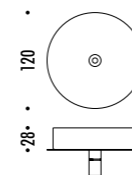

CEILING ROSE

1A2980300.30.00	BIANCO OPACO / MATT WHITE - 3000K - ON/OFF	100-240 V - 50/60 Hz - 5,6 W LED - 286 lm - CRI>90 CAVO BIANCO - ROSONE BIANCO - NON DIMMERABILE ACCESSORI OPZIONALI KIT SOSPENSIONE - VEDI PAG. 123 WHITE CABLE - WHITE CEILING ROSE - NOT DIMMABLE OPTIONAL ACCESSORIES SUSPENSION KIT - SEE PAGE 123
1A2980300.27.00	BIANCO OPACO / MATT WHITE - 2700K - ON/OFF	
1A2980800.30.00	OTTONE SPAZZOLATO / BRUSHED BRASS - 3000K - ON/OFF	100-240 V - 50/60 Hz - 5,6 W LED - 286 lm - CRI>90 CAVO NERO - ROSONE NERO - NON DIMMERABILE ACCESSORI OPZIONALI KIT SOSPENSIONE - VEDI PAG. 123 BLACK CABLE - BLACK CEILING ROSE - NOT DIMMABLE OPTIONAL ACCESSORIES SUSPENSION KIT - SEE PAGE 123
1A2980800.27.00	OTTONE SPAZZOLATO / BRUSHED BRASS - 2700K - ON/OFF