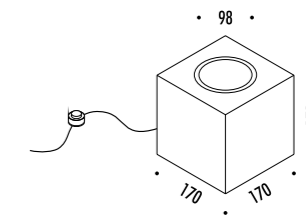

CE IP20

18920000	STANDARD	100-240 V - 50/60 Hz - MAX 10 W LED - GU10 CAVO ARANCIONE LAMPADINA NON INCLUSA - VEDI PAG. 337 ORANGE CABLE BULB NOT INCLUDED - SEE PAGE 337