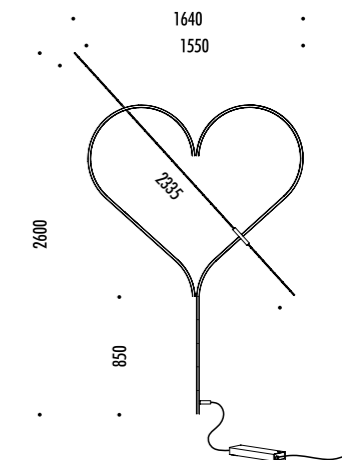

19810000	STANDARD	24 V DC - 22 W LED - 3000K - 2000 lm - CRI > 90 CONFIGURAZIONE A CUORE KIT DI ALIMENTAZIONE CON SPINA INCLUSO INPUT 100-240 V - 50/60 Hz DIMMER HEART CONFIGURATION INCLUDES POWER SUPPLY KIT WITH PLUG INPUT 100-240 V - 50/60 Hz DIMMER