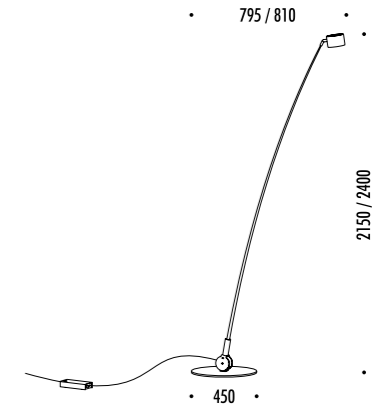

18310300	BIANCO OPACO / MATT WHITE - 3000K	SAMPEI 230 220-240 V - 50/60 Hz - 21 W LED 3000K - 1726 lm - CRI 90 / 2700K - 1625 lm - CRI 90 CAVO BIANCO - ORIENTABILE - DIMMER - ACCESSORI OPZIONALI MODULO LED - VEDI PAG. 339 WHITE CABLE - ADJUSTABLE - DIMMER - OPTIONAL LED MODULE ACCESSORIES - SEE PAGE 339
18310300-27	BIANCO OPACO / MATT WHITE - 2700K	
18310400	NERO OPACO / MATT BLACK - 3000K	SAMPEI 230 220-240 V - 50/60 Hz - 21 W LED 3000K - 1726 lm - CRI 90 / 2700K - 1625 lm - CRI 90 CAVO NERO - ORIENTABILE - DIMMER - ACCESSORI OPZIONALI MODULO LED - VEDI PAG. 339 BLACK CABLE - ADJUSTABLE - DIMMER - OPTIONAL LED MODULE ACCESSORIES - SEE PAGE 339
18310400-27	NERO OPACO / MATT BLACK - 2700K	
18320300	BIANCO OPACO / MATT WHITE - 3000K	SAMPEI 260 220-240 V - 50/60 Hz - 21 W LED 3000K - 1726 lm - CRI 90 / 2700K - 1625 lm - CRI 90 CAVO BIANCO - ORIENTABILE - DIMMER - ACCESSORI OPZIONALI MODULO LED - VEDI PAG. 339 WHITE CABLE - ADJUSTABLE - DIMMER - OPTIONAL LED MODULE ACCESSORIES - SEE PAGE 339
18320300-27	BIANCO OPACO / MATT WHITE - 2700K	
18320400	NERO OPACO / MATT BLACK - 3000K	SAMPEI 260 220-240 V - 50/60 Hz - 21 W LED 3000K - 1726 lm - CRI 90 / 2700K - 1625 lm - CRI 90 CAVO NERO - ORIENTABILE - DIMMER - ACCESSORI OPZIONALI MODULO LED - VEDI PAG. 339 BLACK CABLE - ADJUSTABLE - DIMMER - OPTIONAL LED MODULE ACCESSORIES - SEE PAGE 339
18320400-27	NERO OPACO / MATT BLACK - 2700K