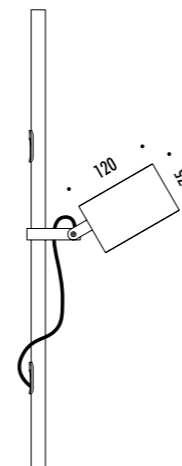

17390000	STANDARD - 3000K	MAX 700 mA DC - 8,4 W LED - 639 lm - CRI > 90
17390000-27	STANDARD - 2700K	STELO IN ACCIAIO INOX AISI 316L - CAVO NERO 7 m - KIT INSTALLAZIONE OPZIONALE NON INCLUSO
		DIMENSIONI TAGLIO Ø 250 mm
		SPAZIO MINIMO PER INCASSO 350 mm
		ORIENTABILE
		DRIVER LED INCLUSO (700 mA DC) INPUT 220-240 V - 50/60 Hz - IP68 - NON DIMMERABILE
		AISI 316L STAINLESS STEEL STEM - BLACK CABLE 7 m - OPTIONAL INSTALLATION KIT NOT INCLUDED
		CUT-OUT Ø 250 mm
		MINIMUM SPACE FOR MOUNTING 350 mm
		ADJUSTABLE
		INCLUDES LED DRIVER (700 mA DC) INPUT 220-240 V - 50/60 Hz - IP68 - NOT DIMMABLE

KIT INSTALLAZIONE OPZIONALI / OPTIONAL INSTALLATION KITS

17730000	STANDARD	TIRAFONDO INSTALLAZIONE / INSTALLATION ANCHORING BOLT

ACCESSORI OPZIONALI / OPTIONAL ACCESSORIES

18510400	NERO OPACO / MATT BLACK - 3000K	TESTA LED SUPPLEMENTARE / ADDITIONAL LED HEAD
18510400-27	NERO OPACO / MATT BLACK - 2700K	MAX 700 mA DC - 8,4 W LED - 639 lm - CRI > 90
		KIT INSTALLAZIONE OBBLIGATORIO NON INCLUSO / COMPULSORY INSTALLATION KIT NOT INCLUDED

KIT INSTALLAZIONE OBBLIGATORIO PER TESTA LED SUPPLEMENTARE / COMPULSORY INSTALLATION KIT FOR ADDITIONAL LED HEAD

120241110	STANDARD	DRIVER LED INPUT (110-127 V) 220-240 V - 50/60 Hz - OUTPUT 700 mA DC - (15 W) 30 W - IP68 NON DIMMERABILE - NOT DIMMABLE