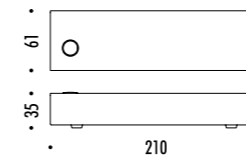

CE IP20

CEILING ROSE

DRIVER

18060300	BIANCO OPACO / MATT WHITE - 3000K	110-240 V - 50/60 Hz - 15,5 W LED - 619 lm - CRI > 90 ALIMENTAZIONE CON SPINA - CAVO ACCIAIO INOX - ROSONE BIANCO DIMMER POWER SUPPLY WITH PLUG - STAINLESS STEEL CABLE - WHITE CEILING ROSE DIMMER
18060300-27	BIANCO OPACO / MATT WHITE - 2700K	
18060400	NERO OPACO / MATT BLACK - 3000K	
18060400-27	NERO OPACO / MATT BLACK - 2700K	
18060800	OTTONE SPAZZOLATO / BRUSHED BRASS - 3000K	
18060800-27	OTTONE SPAZZOLATO / BRUSHED BRASS - 2700K	

ACCESSORI OPZIONALI / OPTIONAL ACCESSORIES

1A0510000	STANDARD	KIT FISSAGGIO SOFFITTO INCLINATO / SLOPED CEILING FIXING KIT VEDI PAG. 123 / SEE PAGE 123
1A1680000	STANDARD	KIT SOSPENSIONE CAVO ACCIAIO INOX 10 m / SUSPENSION KIT STAINLESS STEEL CABLE 10 m