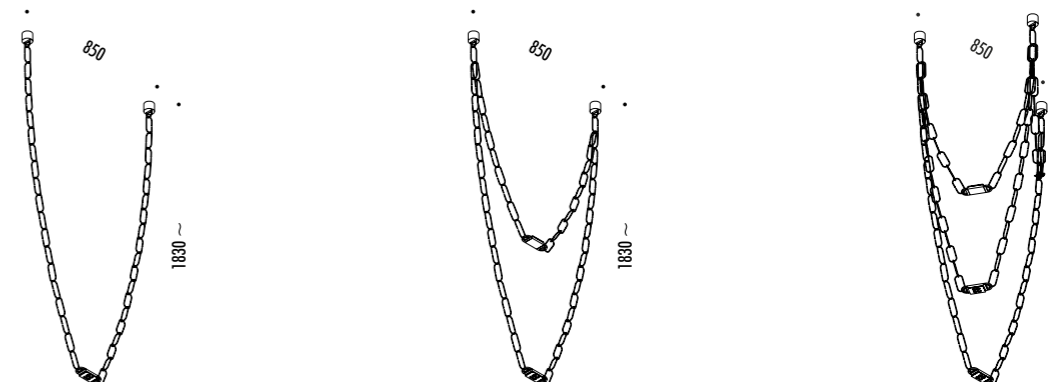

MISURE CONSIGLIATE / SUGGESTED MEASURES

19870000	STANDARD - 3000K	ChainDelier 2-1 24 V DC - 1 x 5 W LED - 3000K - 406 lm - CRI>90 / 2700K - 370 lm - CRI>90 40 ANELLI DORATI - 2 ROSONI DORATI - KIT INSTALLAZIONE OBBLIGATORIO INCLUSO DRIVER LED INCLUSO INPUT 220-240 V - 50/60 Hz - NON DIMMERABILE ACCESSORI OPZIONALI - VEDI PAG. 119 40 GOLD FINISH LINKS - 2 GOLD FINISH CEILING ROSE - COMPULSORY INSTALLATION KIT INCLUDED INCLUDES LED DRIVER INPUT 220-240 V - 50/60 Hz - NOT DIMMABLE OPTIONAL ACCESSORIES - SEE PAGE 119
19870000-27	STANDARD - 2700K	
19890000	STANDARD - 3000K	ChainDelier 2-2 24 V DC - 2 x 5 W LED - 3000K - 2 x 406 lm - CRI>90 / 2700K - 2 x 370 lm - CRI>90 60 ANELLI DORATI - 2 ROSONI DORATI - KIT INSTALLAZIONE OBBLIGATORIO INCLUSO DRIVER LED INCLUSO INPUT 220-240 V - 50/60 Hz - NON DIMMERABILE ACCESSORI OPZIONALI - VEDI PAG. 119 60 GOLD FINISH LINKS - 2 GOLD FINISH CEILING ROSE - COMPULSORY INSTALLATION KIT INCLUDED INCLUDES LED DRIVER INPUT 220-240 V - 50/60 Hz - NOT DIMMABLE OPTIONAL ACCESSORIES - SEE PAGE 119
19890000-27	STANDARD - 2700K	
19910000	STANDARD - 3000K	ChainDelier 2-3 24 V DC - 3 x 5 W LED - 3000K - 3 x 406 lm - CRI>90 / 2700K - 3 x 370 lm - CRI>90 100 ANELLI DORATI - 3 ROSONI DORATI - KIT INSTALLAZIONE OBBLIGATORIO INCLUSO DRIVER LED INCLUSO INPUT 220-240 V - 50/60 Hz - NON DIMMERABILE ACCESSORI OPZIONALI - VEDI PAG. 119 100 GOLD FINISH LINKS - 3 GOLD FINISH CEILING ROSE - COMPULSORY INSTALLATION KIT INCLUDED INCLUDES LED DRIVER INPUT 220-240 V - 50/60 Hz - NOT DIMMABLE OPTIONAL ACCESSORIES - SEE PAGE 119
19910000-27	STANDARD - 2700K