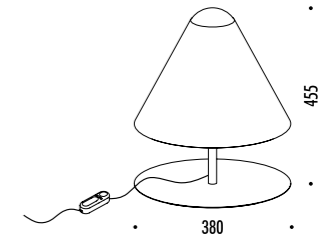

CE IP20 0.5m

14630300	BIANCO OPACO / MATT WHITE	100-240 V - 50/60 Hz - MAX 10 W LED - E27 GLOBOLUX CAVO BIANCO - DIMMER LAMPADINA NON INCLUSA - VEDI PAG. 337 WHITE CABLE - DIMMER BULB NOT INCLUDED - SEE PAGE 337