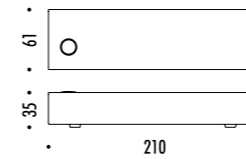

Compasso d'Oro ADI
Award 2014

DESIGN ENZO CALABRESE - DAVIDE GROPPI - 2011
LAMPADA DA TERRA - FIBRA DI VETRO - METALLO
FLOOR LAMP - FIBERGLASS - METAL

SAMPEI

CE IP20

DRIVER