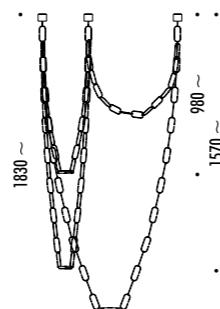

ChainDelier 2

ACCESSORI OPZIONALI / OPTIONAL ACCESSORIES

CE IP20

1A0380000	STANDARD - 3000K	24 V DC - 5 W LED 3000K - 406 lm - CRI > 90 / 2700K - 370 lm - CRI > 90 MODULO LED - MAX 5 MODULI PER DRIVER LED MODULE - MAX 5 MODULES FOR DRIVER	
1A0380000-27	STANDARD - 2700K		

1A0730000	STANDARD	10 ANELLI DORATI / 10 GOLD FINISH LINKS	

1A0390000	STANDARD (+ POSITIVE)	ROSONE DORATO / GOLD FINISH CEILING ROSE	
1A0400000	STANDARD (- NEGATIVE)