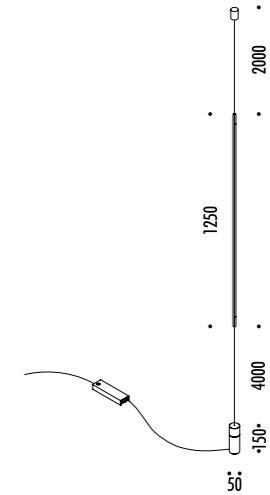

CE IP20

CEILING ROSE

DRIVER

18060300	BIANCO OPACO / MATT WHITE - 3000K	110-240 V - 50/60 Hz - 15,5 W LED - 619 lm - CRI > 90 ALIMENTAZIONE CON SPINA - CAVO ACCIAIO INOX - ROSONE BIANCO DIMMER POWER SUPPLY WITH PLUG - STAINLESS STEEL CABLE - WHITE CEILING ROSE DIMMER
18060300-27	BIANCO OPACO / MATT WHITE - 2700K	
18060400	NERO OPACO / MATT BLACK - 3000K	
18060400-27	NERO OPACO / MATT BLACK - 2700K	
18060800	OTTONE SPAZZOLATO / BRUSHED BRASS - 3000K	
18060800-27	OTTONE SPAZZOLATO / BRUSHED BRASS - 2700K	

ACCESSORI OPZIONALI / OPTIONAL ACCESSORIES

1A0510000	STANDARD	KIT FISSAGGIO SOFFITTO INCLINATO / SLOPED CEILING FIXING KIT VEDI PAG. 123 / SEE PAGE 123
1A1680000	STANDARD	KIT SOSPENSIONE CAVO ACCIAIO INOX 10 m / SUSPENSION KIT STAINLESS STEEL CABLE 10 m