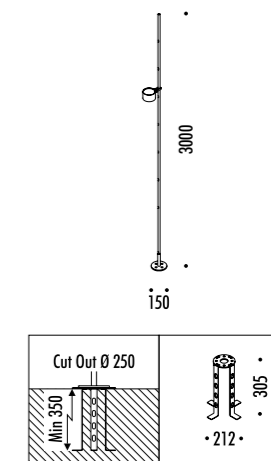

17390000	STANDARD - 3000K	MAX 700 mA DC - 8,4 W LED - 639 lm - CRI > 90
17390000-27	STANDARD - 2700K	STELO IN ACCIAIO INOX AISI 316L - CAVO NERO 7 m - KIT INSTALLAZIONE OPZIONALE NON INCLUSO
		DIMENSIONI TAGLIO Ø 250 mm
		SPAZIO MINIMO PER INCASSO 350 mm
		ORIENTABILE
		DRIVER LED INCLUSO (700 mA DC) INPUT 220-240 V - 50/60 Hz - IP68 - NON DIMMERABILE
		AISI 316L STAINLESS STEEL STEM - BLACK CABLE 7 m - OPTIONAL INSTALLATION KIT NOT INCLUDED
		CUT-OUT Ø 250 mm
		MINIMUM SPACE FOR MOUNTING 350 mm
		ADJUSTABLE
		INCLUDES LED DRIVER (700 mA DC) INPUT 220-240 V - 50/60 Hz - IP68 - NOT DIMMABLE

KIT INSTALLAZIONE OPZIONALI / OPTIONAL INSTALLATION KITS

17730000	STANDARD	TIRAFONDO INSTALLAZIONE / INSTALLATION ANCHORING BOLT

ACCESSORI OPZIONALI / OPTIONAL ACCESSORIES

18510400	NERO OPACO / MATT BLACK - 3000K	TESTA LED SUPPLEMENTARE / ADDITIONAL LED HEAD
18510400-27	NERO OPACO / MATT BLACK - 2700K	MAX 700 mA DC - 8,4 W LED - 639 lm - CRI > 90
		KIT INSTALLAZIONE OBBLIGATORIO NON INCLUSO / COMPULSORY INSTALLATION KIT NOT INCLUDED

KIT INSTALLAZIONE OBBLIGATORIO PER TESTA LED SUPPLEMENTARE / COMPULSORY INSTALLATION KIT FOR ADDITIONAL LED HEAD

120241110	STANDARD	DRIVER LED INPUT (110-127 V) 220-240 V - 50/60 Hz - OUTPUT 700 mA DC - (15 W) 30 W - IP68 NON DIMMERABILE - NOT DIMMABLE