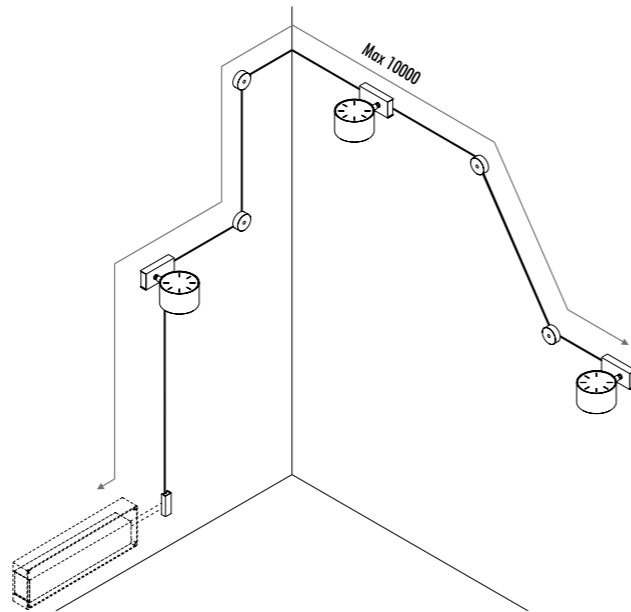

KIT DI ALIMENTAZIONE REMOTO / REMOTE POWER SUPPLY KIT

KIT ALIMENTAZIONE OBBLIGATORIO PER SISTEMA ENDLESS ON/OFF - SPOT ENDLESS IOT - DOT ENDLESS IOT / COMPULSORY POWER SUPPLY FOR ENDLESS ON/OFF SYSTEM - SPOT ENDLESS IOT - DOT ENDLESS IOT

CE IP20

1A0260400	NERO OPACO / MATT BLACK	KIT DI ALIMENTAZIONE CON SPINA / POWER SUPPLY KIT WITH PLUG INPUT 100-240 V - 50/60 Hz - OUTPUT 48 V DC - 150 W NON DIMMERABILE - NOT DIMMABLE	

1A1020300	BIANCO OPACO / MATT WHITE	KIT ROSONE PARETE - SOFFITTO - REMOTO / WALL - CEILING ROSE - REMOTE KIT INPUT 100-240 V - 50/60 Hz - OUTPUT 48 V DC - 150 W - IP20 NON DIMMERABILE - NOT DIMMABLE	

KIT ALIMENTAZIONE OBBLIGATORIO PER DIMMERAZIONE SPOT ENDLESS E DOT ENDLESS / COMPULSORY POWER SUPPLY FOR DIMMING SPOT ENDLESS AND DOT ENDLESS

1A1800400	NERO OPACO / MATT BLACK	KIT DI ALIMENTAZIONE CON SPINA / POWER SUPPLY KIT WITH PLUG INPUT 100-240 V - 50/60 Hz - OUTPUT 48 V DC - 150 W DIMMERABILE - DIMMABLE	

1A1810300	BIANCO OPACO / MATT WHITE	KIT ROSONE PARETE - SOFFITTO - REMOTO / WALL - CEILING ROSE - REMOTE KIT INPUT 100-240 V - 50/60 Hz - OUTPUT 48 V DC - 150 W - IP20 DALI - PUSH - 0/1-10 V DIMMABLE