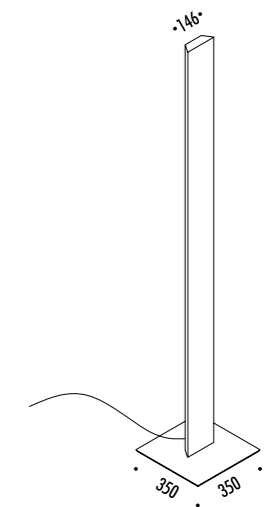

CE □ IP20

17720300	BIANCO OPACO / MATT WHITE	100-240 V - 50/60 Hz - 80 W
17721300	INOX NERO SPAZZOLATO / BLACK BRUSHED STAINLESS STEEL	LED - 2700K - 2832 lm - CRI > 90
		RGBW WIRELESS CONTROL
		CAVO NERO
		BLACK CABLE