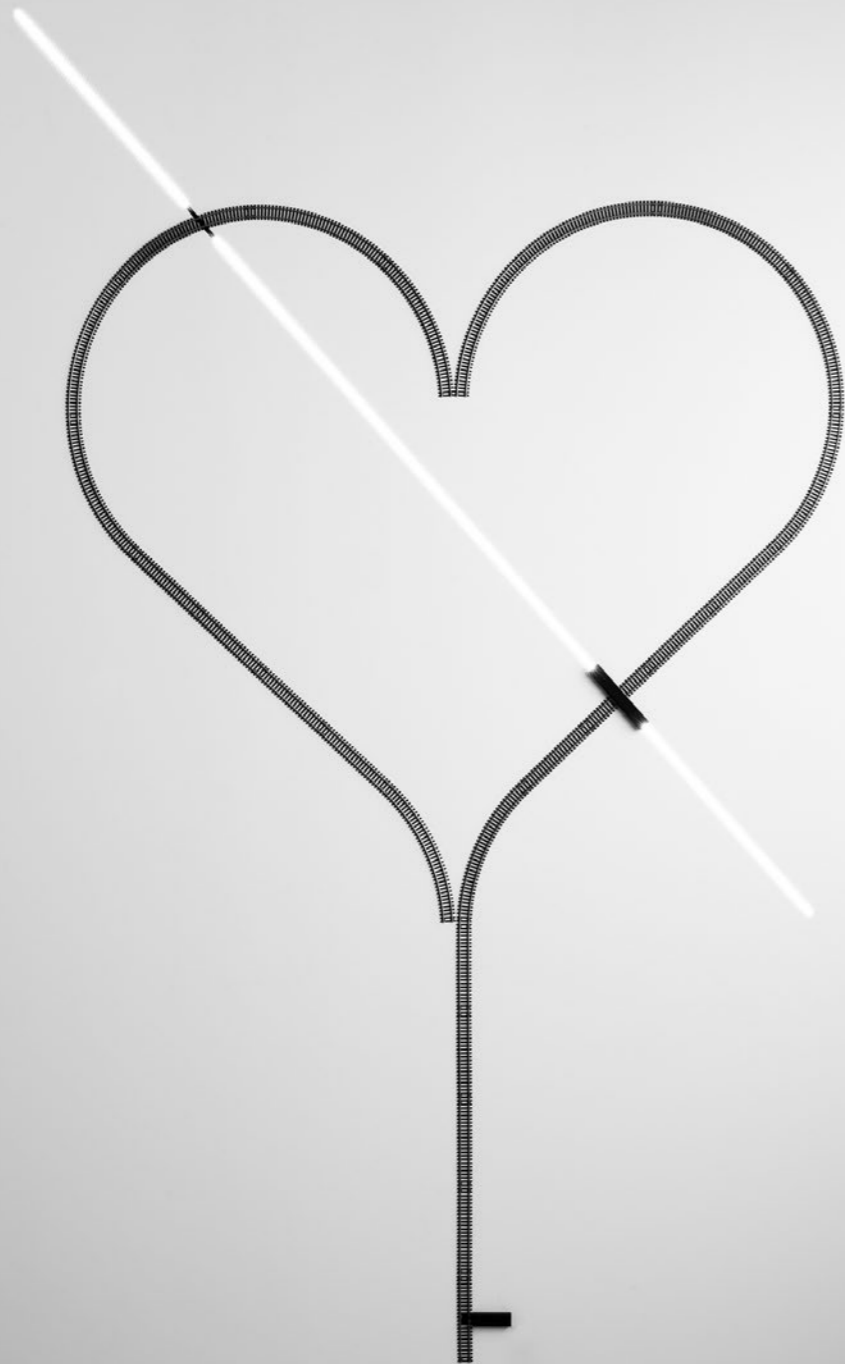

LED PEN

19790000	STANDARD	24 V DC - 3,6 W LED - 3000K - 280 lm - CRI 80 PENNA LED E FOGLIO CON MICROVENTOSE RIPOSIZIONABILE A PIACERE DRIVER LED INCLUSO INPUT 100-240 V - 50/60 Hz CAVO NERO - DIMMER - 5 FOGLI CON MICROVENTOSE INCLUSI LED PEN AND PAPER SHEET WITH MICRO SUCTION CUPS REPOSITIONABLE AT WILL INCLUDES LED DRIVER INPUT 100-240 V - 50/60 Hz BLACK CABLE - DIMMER - INCLUDED 5 FILM WITH MICRO SUCTION CUPS