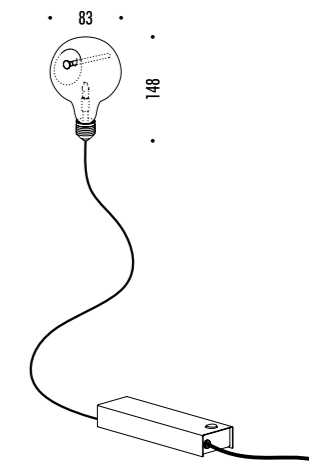

CE IP20

EDISON'S NIGHTMARE

DRIVER

15130000	STANDARD	100-240 V - 50/60 Hz - MAX 10 W 12 V - G4 ALIMENTAZIONE CON SPINA CAVO COASSIALE - DIMMER - LAMPADINA ALOGENA INCLUSA POWER SUPPLY WITH PLUG COAXIAL CABLE - DIMMER - HALOGEN BULB INCLUDED
		💡 10 W HALOGEN - 2800K - 145 lm - CRI 100 - DIMMABLE - EFFICIENCY G