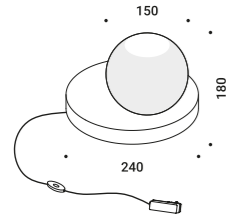

Table / Diffuse / Indoor

Material Glass - Oak wood
Finish .00 Standard

Note Frosted glass sphere luminaire - Oak wood base - Black cable.

Apparecchio con sfera in vetro satinato - Base in legno rovere - Cavo nero.

PIGRECO
6,5W
24V DC
3000K - 450lm
CRI >90
Driver included
Driver on the wall
Dimmer on board
CE IP20

Standard - 3000K - Dimmer on board

1A2600000.30.06

Optional accessories / Accessori opzionali

Electrical power supply / Alimentazione elettrica

Power supply / Alimentatore

Included

Matt Black	Input 110-240V - 50/60Hz - Output 24V DC - 18W - IP20	1Z0431020