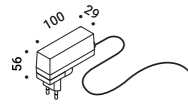

Optional accessories / Accessori opzionali

Electrical power supply / Alimentazione elettrica

Power supply / Alimentatore

Included

Matt Black	Input 110-240V - 50/60Hz - Output 24V DC - 18W - IP20	1Z0431020