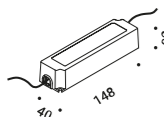

Compulsory accessories / Accessori obbligatori

Electrical power supply / Alimentazione elettrica