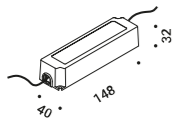

Concrete box / Cassaforma per cemento armato	Not included
	1A4460000.00.00

Plasterboard frame 12,5 mm / Cornice per cartongesso 12,5 mm	Not included
Matt White	1A4470000.00.00
Cut-out 100 x 100 mm - Minimum space for mounting 120 mm	

Electrical power supply / Alimentazione elettrica

Driver LED			Not included
110-240V	24V/25W/IP67/ON/OFF	1Z1120620	

Optional accessories / Accessori opzionali

Installation kit / Kit installazione

Adapter plasterboard frame 25 mm / Adattatore cornice per cartongesso 25 mm	Not included
Standard	1A5030000.00.00