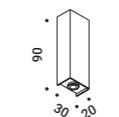

Compulsory accessories / Accessori obbligatori

Installation kit / Kit installazione

Strip Endless - 5m		Not included
Matt White	Output 48V - Max 150W - Max 4A	1A3470300.00.00
Matt Black	Output 48V - Max 150W - Max 4A	1A3470400.00.00

Strip Endless - 10m		Not included
Matt White	Output 48V - Max 150W - Max 4A	1A0050300.00.00
Matt Black	Output 48V - Max 150W - Max 4A	1A0050400.00.00

Fixing rough walls kit / Kit fissaggio pareti ruvide		Not included
Lenght 2,5m		1A0370000.00.00

Terminal box / Box morsetti		Not included
Matt White	2 Terminals included	1A3480300.00.00
Matt Black	2 Terminals included	1A3480400.00.00

Power base / Base alimentazione		Not included
Matt White		1A0030300.00.00
Matt Black		1A0030400.00.00

Terminals / Morsetti		Not included
2 Pieces		1A3490000.00.00