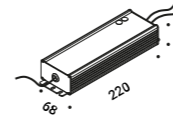

Driver LED		Not included
100-240V	24V/96W/IP67/1-10V	1Z1120540