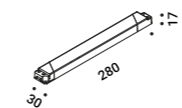

Driver LED

Not included

100-240V

24V/50W/IP20/ON/OFF

Max 1 tube

1Z1120490