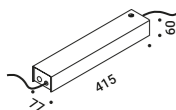

Power supply kit with plug / Kit alimentazione con spina		Not included	
Matt White	Input 100-240V - 50/60Hz - Output 48V - Max 114W - IP20	INFINITO 12	1X0060300.02.06
Matt Black	Input 100-240V - 50/60Hz - Output 48V - Max 114W - IP20	INFINITO 12	1X0060400.02.06