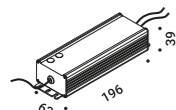

Driver LED		Not included	
100-240V	48V/80W/IP67/1-10V	INFINITO 6 / INFINITO 5 TW	1Z1120400