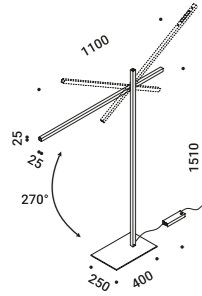

HASHI

Federico Delrosso / 2017

Floor / Direct / Indoor

Material Metal - Methacrylate

Finish **.04** Matt Black **.18** Matt Gold

Note Adjustable luminaire with black cable and Extradark comfort system.

Apparecchio orientabile con cavo nero e dotato di Extradark comfort system.

HASHI

15,5W

110-240V - 50/60Hz

2700K - 765lm / 3000K - 823lm

CRI >90

UGR <19

Driver included

Dimmer on board

CE IP20

Matt Black - 2700K - Dimmer on board

Matt Black - 3000K - Dimmer on board

Matt Gold - 2700K - Dimmer on board

Matt Gold - 3000K - Dimmer on board

1A2510400.27.06

1A2510400.30.06

1A2511800.27.06

1A2511800.30.06