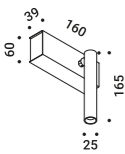

MIRA ENDLESS CASAMBI

8,5W
48V DC
2700K - 327lm / 3000K - 352lm
CRI >90
Driver not included
ENDLESS - CASAMBI

Matt White - 2700K - ENDLESS - CASAMBI	1A2280300.27.41
Matt White - 3000K - ENDLESS - CASAMBI	1A2280300.30.41
Matt Black - 2700K - ENDLESS - CASAMBI	1A2280400.27.41
Matt Black - 3000K - ENDLESS - CASAMBI	1A2280400.30.41