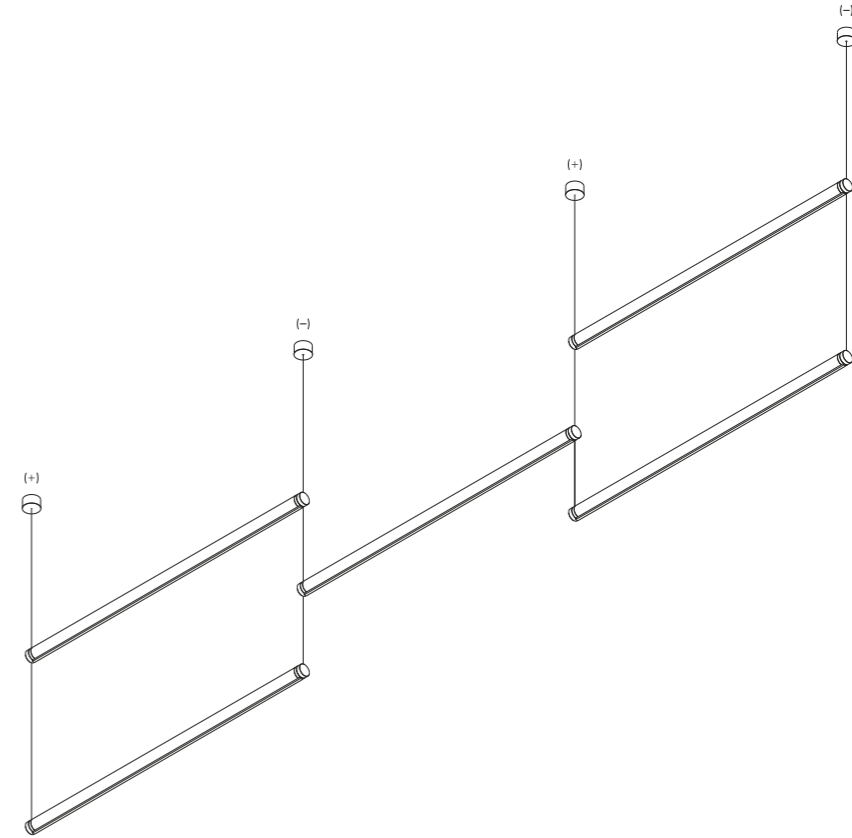

Example of single installation with ceiling fixing kit

Example of multiple installation with ceiling fixing kit

Example of multiple installation | Max 3 tubes for cable

Light runs on a wire. An almost imperceptible wire, suspended in space. Like a tightrope walker on a thin rope, the light reaches everywhere, weightless and wonderful. Ohm is an electro mechanic project that takes maximum advantage of the characteristics of luminous diodes. Its secret is a special unipolar wire stretched from wall to wall. Where the light comes from is discreetly hidden, giving all the attention to what it is illuminating.