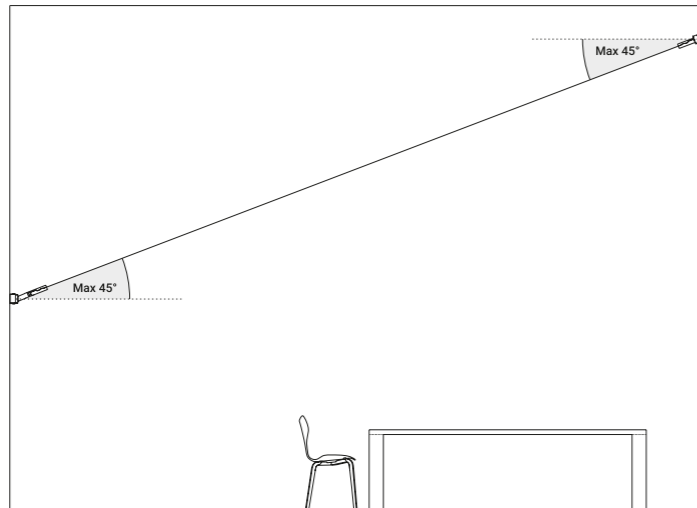

1A0120400.00.00 - Kit wall connection vertical sloped 45°