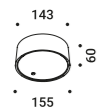

Charger / Caricabatterie		Included
Matt Black	Input 110-240V - 50/60Hz - Output 9V DC - 20W - IP20	1Z1120170

LED modules / Moduli LED