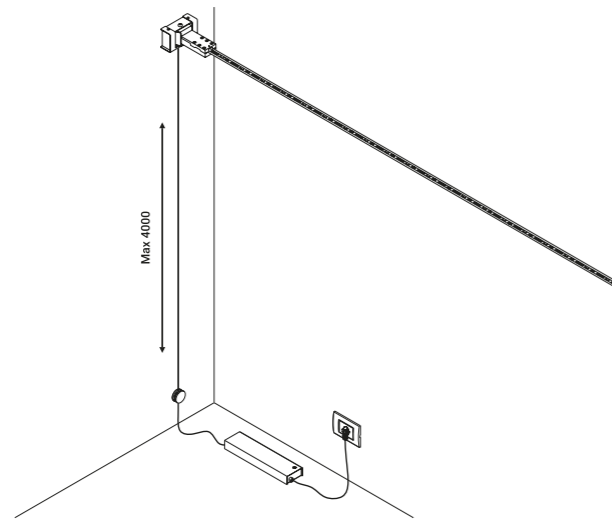

Power supply kit with plug