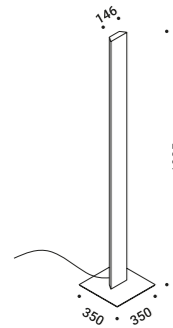

MOVIE

Omar Carraglia / 2005

Floor / Indirect / Indoor

Material Metal - Polycarbonate

Finish .03 Matt White .13 Black Brushed Stainless Steel

Note RGBW wireless control luminaire - Black cable.

Apparecchio con RGBW wireless control - Cavo nero.

MOVIE

80W

100-240V - 50/60Hz

2700K - 2832lm

CRI >90

Driver included

Driver integrated

Dimmer on board

RGBW wireless control

CE IP20

Matt White - RGBW - Dimmer on board

1A2740300.98.06

Black Brushed Stainless Steel - RGBW - Dimmer on board

1A2741300.98.06