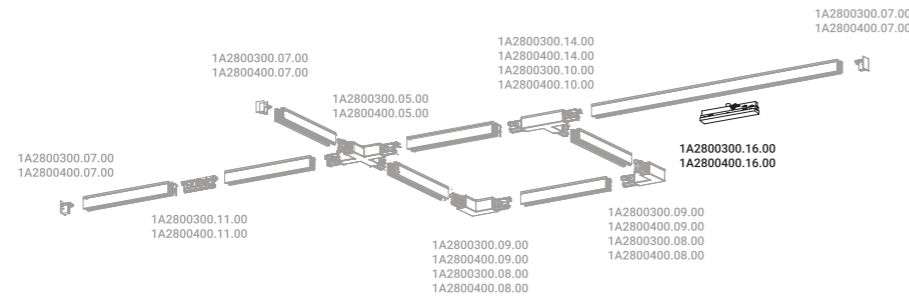

Power intermediate connector installation

Tracks / Diffuse / Indoor

Material Metal
Finish .03 Matt White .04 Matt Black

Note Wall and ceiling track with white.

Binario a parete e soffitto in finitura bianca e nera.

MIRA BINARIO

8W
220-240V
2700K - 327lm / 3000K - 352lm
CRI >90
Driver not included
DALI
CE IP20

Matt White - 2700K - DALI
Matt White - 3000K - DALI
Matt Black - 2700K - DALI
Matt Black - 3000K - DALI

1A0490300.27.01
1A0490300.30.01
1A0490400.27.01
1A0490400.30.01

DOT BINARIO

13W
220-240V
2700K / 3000K
Driver not included
DALI
CE IP20

Matt White - 2700K - DALI
Matt White - 3000K - DALI
Matt Black - 2700K - DALI
Matt Black - 3000K - DALI

1A2290300.27.01
1A2290300.30.01
1A2290400.27.01
1A2290400.30.01

DOT BINARIO 51

Max 10W
100-240V
Bulb not included
ON/OFF
CE IP20

Matt White - ON/OFF
Matt Black - ON/OFF

1A3710300.00.00
1A3710400.00.00