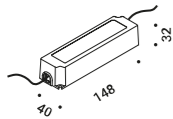

Compulsory accessories / Accessori obbligatori

Electrical power supply / Alimentazione elettrica

Driver LED		Not included
110-240V	24V/25W/IP67/ON/OFF	1Z1120620

Optional accessories / Accessori opzionali

Installation kit / Kit installazione

Driver connector IP68 / Connettore driver IP68		Included
1 Piece		1A1660000.00.00