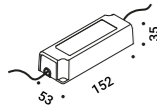

Compulsory accessories / Accessori obbligatori

Electrical power supply / Alimentazione elettrica

Driver LED			Not included
100-240V	48V/60W/IP20/1-10V	1Z1120600