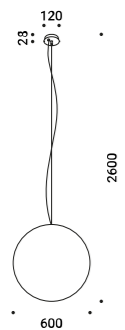

Suspension / Diffuse / Indoor

Material Japanese Paper - PE

Finish .00 Standard

Note Shade with japanese paper texture luminaire - 304 Stainless steel suspension cables - White cable - MOON 60 DE: dual emission with separated switch - Transparent cable.

Apparecchio con paralume con texture in carta giapponese - Rosone bianco - Cavo di sospensione in acciaio INOX 304 - Cavo bianco - MOON 60 DE: doppia emissione con accensione separata - Cavo trasparente.

MOON 60

Diameter 600 mm
Max 15W - E27
100-240V - 50/60Hz
Bulb not included
ON/OFF
CE IP20

Standard - ON/OFF

|1A2820000.00.00 |