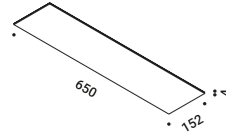

REFLEX

Michele Groppi / 2022

Wall / Indirect / Indoor

Material Metal - Mirror
Finish .04 Matt Black

Note Luminaire with mirror top and black back side.

Apparecchio con piano a specchio e retro nero.

REFLEX

23W
48V DC
2700K - 2158lm / 3000K - 2320lm
CRI >90
Driver not included