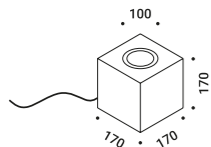

Floor-Outdoor / Direct / Outdoor

Material Cement - Metal
Finish .00 Standard

Note Luminaire with black cable (2,5 m).

Apparecchio con cavo nero (2,5 m).