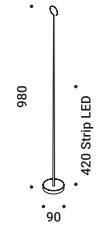

Table-Floor / Indirect / Indoor

Material ABS - Carbon Fiber - Metal
Finish .04 Matt Black

Note Black cable luminaire - ON/OFF and touch dimmable.

Apparecchio con cavo nero - ON/OFF e dimmerazione touch.