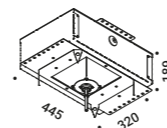

Concrete box / Cassaforma per cemento armato Not included			
	Dimensions 189 x 445 mm	NULLA 25	1A2230000.00.00