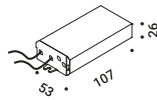

Compulsory accessories / Accessori obbligatori

Electrical power supply / Alimentazione elettrica

Driver LED

220-240V(100-127V) 700mA/30W(15W)/IP68/ON/OFF

1Z0241110

Not included

Optional accessories / Accessori opzionali

Installation kit / Kit installazione

Driver connector IP68 / Connettore driver IP68

1 Piece

1A1660000.00.00

Included