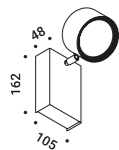

Wall-Ceiling / Direct / Indoor

Material Metal
Finish .03 Matt White .04 Matt Black

Note Adjustable luminaire.

Apparecchio orientabile.

SPOT

Max 21W
220-240V - 50/60Hz
Driver included
Driver integrated
DALI
LED Module not included

CE IP20

Matt White - DALI
Matt Black - DALI

1A1080300.00.01
1A1080400.00.01