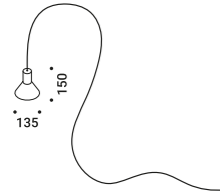

NEURO OUTDOOR

Davide Groppi - Beppe Merlano / 2022

Suspension-Outdoor / Direct / Outdoor

Material AISI 316L Stainless Steel - Metal
Finish **.04** Matt Black **.32** Copper Oxide

Note Luminaire with black cable (10 m).

Apparecchio con cavo nero (10 m).