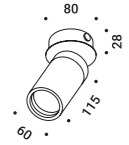

Wall-Ceiling / Direct / Indoor

Material Metal
Finish .03 Matt White .04 Matt Black

Note Adjustable luminaire - White finish luminaire with white cable and black finish luminaire with black cable (2 m) - Maximum 20 connectable luminaires.

Apparecchio orientabile con cavo bianco per la finitura bianca e cavo nero per la finitura nera (2 m) - Collegabili max 20 apparecchi.

TRICK TRACK

Max 10W - GU10
100-240V - 50/60Hz
Bulb not included
ON/OFF
CE IP20

Matt White - ON/OFF
Matt Black - ON/OFF

1A3430300.00.00
1A3430400.00.00