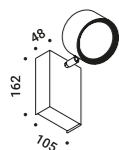

SPOT

Max 21W
220-240V - 50/60Hz
Driver included
Driver integrated
PUSH
LED Module not included

CE IP20

Matt White - PUSH
Matt Black - PUSH

1A1080300.00.04
1A1080400.00.04