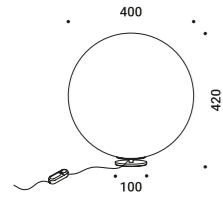

MOON T

Davide Groppi / 2019

Table / Diffuse / Indoor

Material Japanese Paper - Metal - PE
Finish .00 Standard

Note Shade with japanese paper texture - Gold finish base - White cable.

Apparecchio con paralume con texture in carta giapponese - Base verniciata dorata - Cavo bianco.