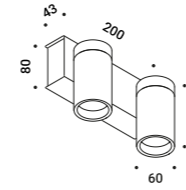

DOT P DE

Dual emission
29W
220-240V - 50/60Hz
2700K / 3000K
CRI 97
Driver included
Driver integrated
DALI

C E IP20

Matt White - 2700K - DALI
Matt White - 3000K - DALI
Matt Black - 2700K - DALI
Matt Black - 3000K - DALI

1A4900300.27.01
1A4900300.30.01
1A4900400.27.01
1A4900400.30.01