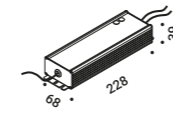

Driver LED		Not included
100-240V	24V/150W/IP67/1-10V	1Z1120500