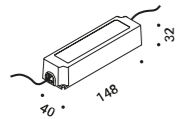

Compulsory accessories / Accessori obbligatori

Electrical power supply / Alimentazione elettrica