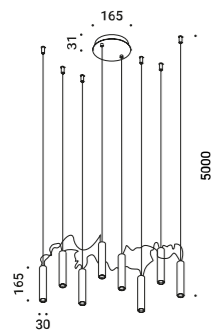

SIMBIOSI

15W
110-240V - 50/60Hz
2700K - 931lm / 3000K - 960lm
CRI >90
Driver included
Driver integrated
PUSH

CE IP20

Matt White - 2700K - PUSH
Matt White - 3000K - PUSH
Total Black - 2700K - PUSH
Total Black - 3000K - PUSH

1A2870300.27.04
1A2870300.30.04
1A2872600.27.04
1A2872600.30.04

Optional accessories / Accessori opzionali

Installation kit / Kit installazione

Suspension fixing kit - See page 614 / Kit di fissaggio per sospensione - Vedi pagina 614

Recessed fixing kit for 12.5 mm plasterboard / Kit di fissaggio ad incasso per cartongesso 12,5 mm Not included

Matt White	For suspension cables - 1 Piece - Plasterboard cut-out Ø 44 mm - Minimum space for mounting 70 mm	1X0000300.01.00
Matt Black	For suspension cables - 1 Piece - Plasterboard cut-out Ø 44 mm - Minimum space for mounting 70 mm	1X0000400.01.00

Ceiling fixing kit / Kit di fissaggio a soffitto Not included

Matt White	For suspension cables - 1 Piece	1X0010300.01.00
Matt Black	For suspension cables - 1 Piece	1X0010400.01.00

Wall back plate / Piastra parete Not included

Matt White	For mounting on brick masonry walls	1X0050300.01.00

Suspension kit / Kit sospensione

Sloped ceiling fixing hook / Gancio per soffitto inclinato Not included

	Chrome plated - 1 Piece	1A0530000.00.00