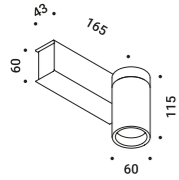

Wall / Direct / Indoor

Material Metal
Finish .03 Matt White .04 Matt Black

Note Adjustable luminaire.

Apparecchio orientabile.

DOT P

13W
100-240V - 50/60Hz
2700K / 3000K
CRI 97
Driver included
Driver integrated
DALI
C E IP20

Matt White - 2700K - DALI
Matt White - 3000K - DALI
Matt Black - 2700K - DALI
Matt Black - 3000K - DALI

1A2340300.27.01
1A2340300.30.01
1A2340400.27.01
1A2340400.30.01