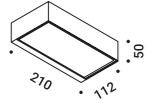

JULIET

/ 2014

Wall-Outdoor / Diffuse / Outdoor

Material Glass - Metal

Finish .03 Matt White

JULIET

18W

220-240V - 50/60Hz

2700K - 827lm / 3000K - 865lm

CRI >80

TRIAC/IGBT

CE IP65

Matt White - 2700K - TRIAC/IGBT

1A3670300.27.02

Matt White - 3000K - TRIAC/IGBT

1A3670300.30.02

Optional accessories / Accessori opzionali

Installation kit / Kit installazione

Driver connector IP68 / Connettore driver IP68

Included

1 Piece

1A1660000.00.00