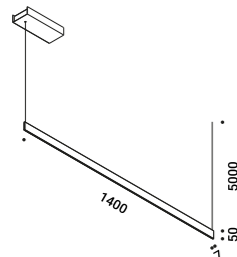

Suspension / Direct / Indoor

Material Metal
Finish .29 Brushed Champagne .36 Brushed Black Chrome

Note Dimmable suspension lamp for direct light.

Apparecchio a sospensione dimmerabile a luce diretta.

SOTTILE 1

Ceiling rose model
22W
220-240V - 50/60Hz
2700K - 1692lm / 3000K - 1855lm
CRI >90
Driver included
Driver integrated
DALI - PUSH - 1-10V - TRIAC

CE IP20

Brushed Champagne - 2700K - DALI - PUSH - 1-10V - TRIAC	1A4232900.27.05
Brushed Champagne - 3000K - DALI - PUSH - 1-10V - TRIAC	1A4232900.30.05
Brushed Black Chrome - 2700K - DALI - PUSH - 1-10V - TRIAC	1A4233600.27.05
Brushed Black Chrome - 3000K - DALI - PUSH - 1-10V - TRIAC	1A4233600.30.05