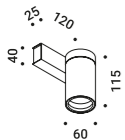

DOT P ENDLESS

13W
48V DC
2700K / 3000K
CRI 97
Driver not included
ENDLESS

Matt White - 2700K - ENDLESS	1A2340300.27.40
Matt White - 3000K - ENDLESS	1A2340300.30.40
Matt Black - 2700K - ENDLESS	1A2340400.27.40
Matt Black - 3000K - ENDLESS	1A2340400.30.40