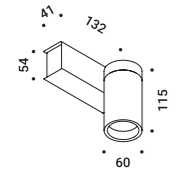

DOT P 51

Max 10W - GU10
100-240V - 50/60Hz
Bulb not included
ON/OFF
C E IP20

Matt White - ON/OFF
Matt Black - ON/OFF

1A2490300.00.00
1A2490400.00.00