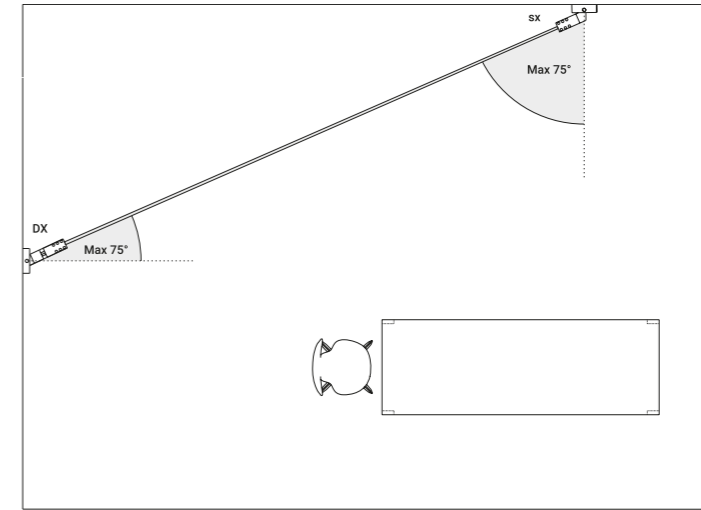

Example of installation with max rotation 30°

1A0120400.00.00 - Kit wall connection vertical sloped 45°

1A0340400.00.00 - 1A0350400.00.00 - Kit wall connection sloped 75°

Light and transparency are the true stars of this project.
We have always liked to think heretically, evoking mystery, magic and seduction.