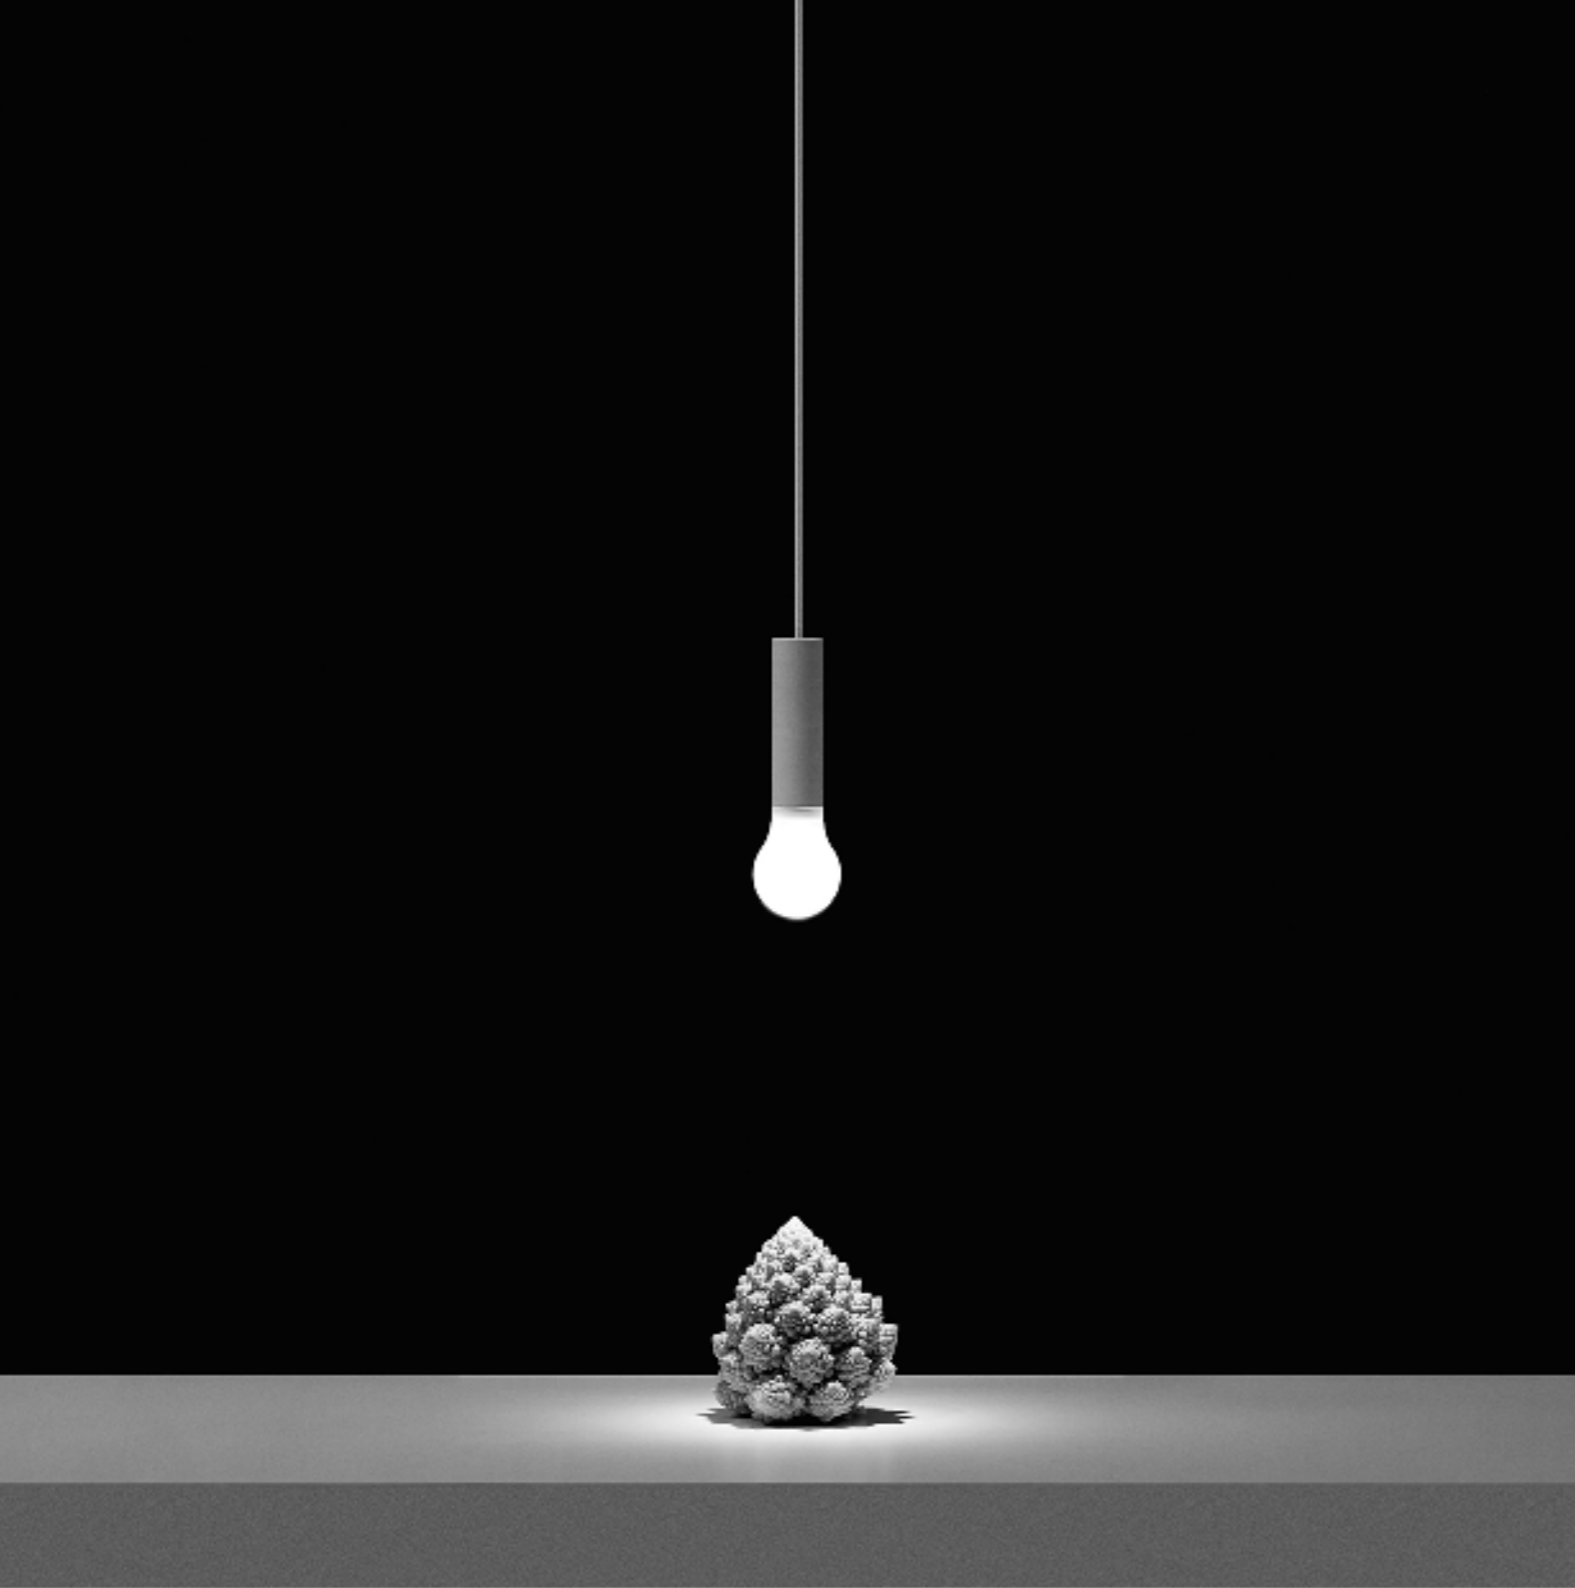

Sloped ceiling fixing kit / Kit fissaggio soffitto inclinato		Not included
	Nickel plated - 1 Piece	1A0510000.00.00

LED IS MORE

Davide Groppi / 2011

A tribute to Mies van der Rohe and his Less is More.
The project represents a light icon in a LED key,
with a peculiar attention to energy savings and the quality of light.