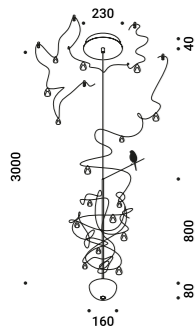

Suspension / Indirect-Direct / Indoor

Material Glass - Metal
Finish .19 Polished Gold

LOUIS XIV 1

Ceiling rose model
30W
110-240V - 50/60Hz
2700K - Up 1650lm - Down 410lm /
3000K - Up 1650lm - Down 410lm
CRI >90
Driver included
Driver integrated
TRIAC/IGBT
CE IP20

Polished Gold - 2700K - TRIAC/IGBT
Polished Gold - 3000K - TRIAC/IGBT

1A4361900.27.02
1A4361900.30.02