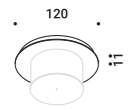

SOTTILE

Davide Groppi / 2023

Optional accessories / Accessori opzionali

Installation kit / Kit installazione

Wall back plate / Piastra parete

Not included

Matt White

For mounting on brick masonry walls

1X0050300.01.00