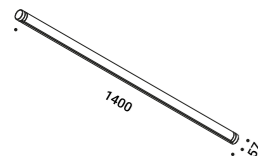

Systems / Direct-Indirect / Indoor

Material

Finish .19 Polished Gold .28 Polished Black Chrome

Note

Adjustable modular system.

Sistema orientabile modulare.

MAGIA - TUBE

19W