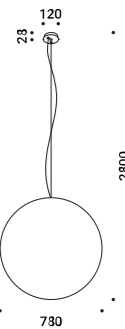

MOON 80

Diameter 780 mm
Max 15W - E27
100-240V - 50/60Hz
Bulb not included
ON/OFF
CE IP20

Standard - ON/OFF

|1A2840000.00.00 |