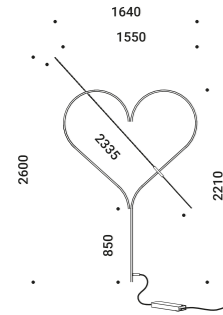

RAIL

Davide Groppi / 2019

Wall / Direct / Indoor

Material ABS - Metal
Finish .00 Standard

Note Black rails luminaire - Black cable.

Apparecchio con binari neri - Cavo nero.

RAIL
22W
24V DC
3000K - 2000lm
CRI >90
Driver included
Dimmer on board
CE  IP20