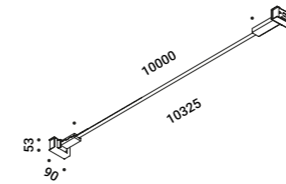

INFINITO 10 TW
Length 10000 mm - Tunable White
100W
24V DC
2700/6500K - 15300lm
CRI >90
Driver not included
CE IP20

Matt White - 2700/6500K
Matt Black - 2700/6500K

1A4870300.96.20
1A4870400.96.20