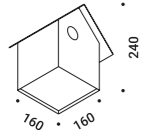

Wall-Outdoor / Direct / Outdoor

Material Metal
Finish .00 Standard

Note Matt black luminaire with matt red top.

Apparecchio nero opaco con tetto rosso opaco.