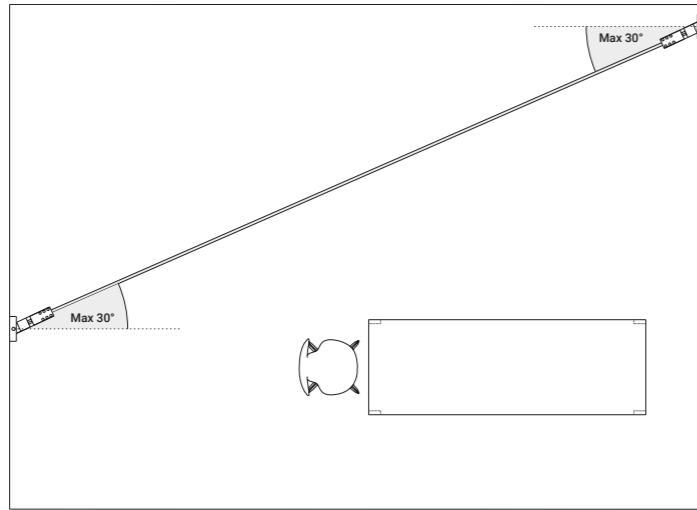

Example of installation with max rotation 30°

1A0120400.00.00 - Kit wall connection vertical sloped 45°

1A0340400.00.00 - 1A0350400.00.00 - Kit wall connection sloped 75°

Light and transparency are the true stars of this project.
We have always liked to think heretically, evoking mystery, magic and seduction.