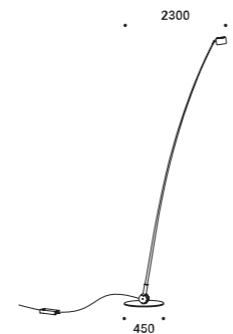

SAMPEI 440
Height 3900 mm
21W
220-240V - 50/60Hz
2700K - 1832lm / 3000K - 1915lm
CRI >90
Driver included
Dimmer on board
CE IP20

Matt White - 2700K - Dimmer on board
Matt White - 3000K - Dimmer on board
Matt Black - 2700K - Dimmer on board
Matt Black - 3000K - Dimmer on board

1A3760300.27.06
1A3760300.30.06
1A3760400.27.06
1A3760400.30.06

Optional accessories / Accessori opzionali

Other accessories / Altri accessori

Accessory holder + Soft filter + Honeycomb louvre / Porta accessori + Filtro soft + Frangiluce nido d'ape Not included
Matt Black 1X0070400.04.00

Accessory holder + Elliptical filter / Porta accessori + Filtro ellittico Not included
Matt Black 1X0070400.05.00

Blue filter / Filtro blu Not included
Standard 1X0070000.06.00

Red filter / Filtro rosso Not included
Standard 1X0070000.07.00

Yellow filter / Filtro giallo Not included
Standard 1X0070000.08.00