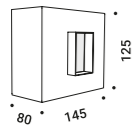

Not included

Optional accessories / Accessori opzionali

Installation kit / Kit installazione

Installation box / Cassaforma installazione

Plasterboard cut-out 40 x 60 mm -
Minimum space for mounting 65 mm

1A1520000.00.00