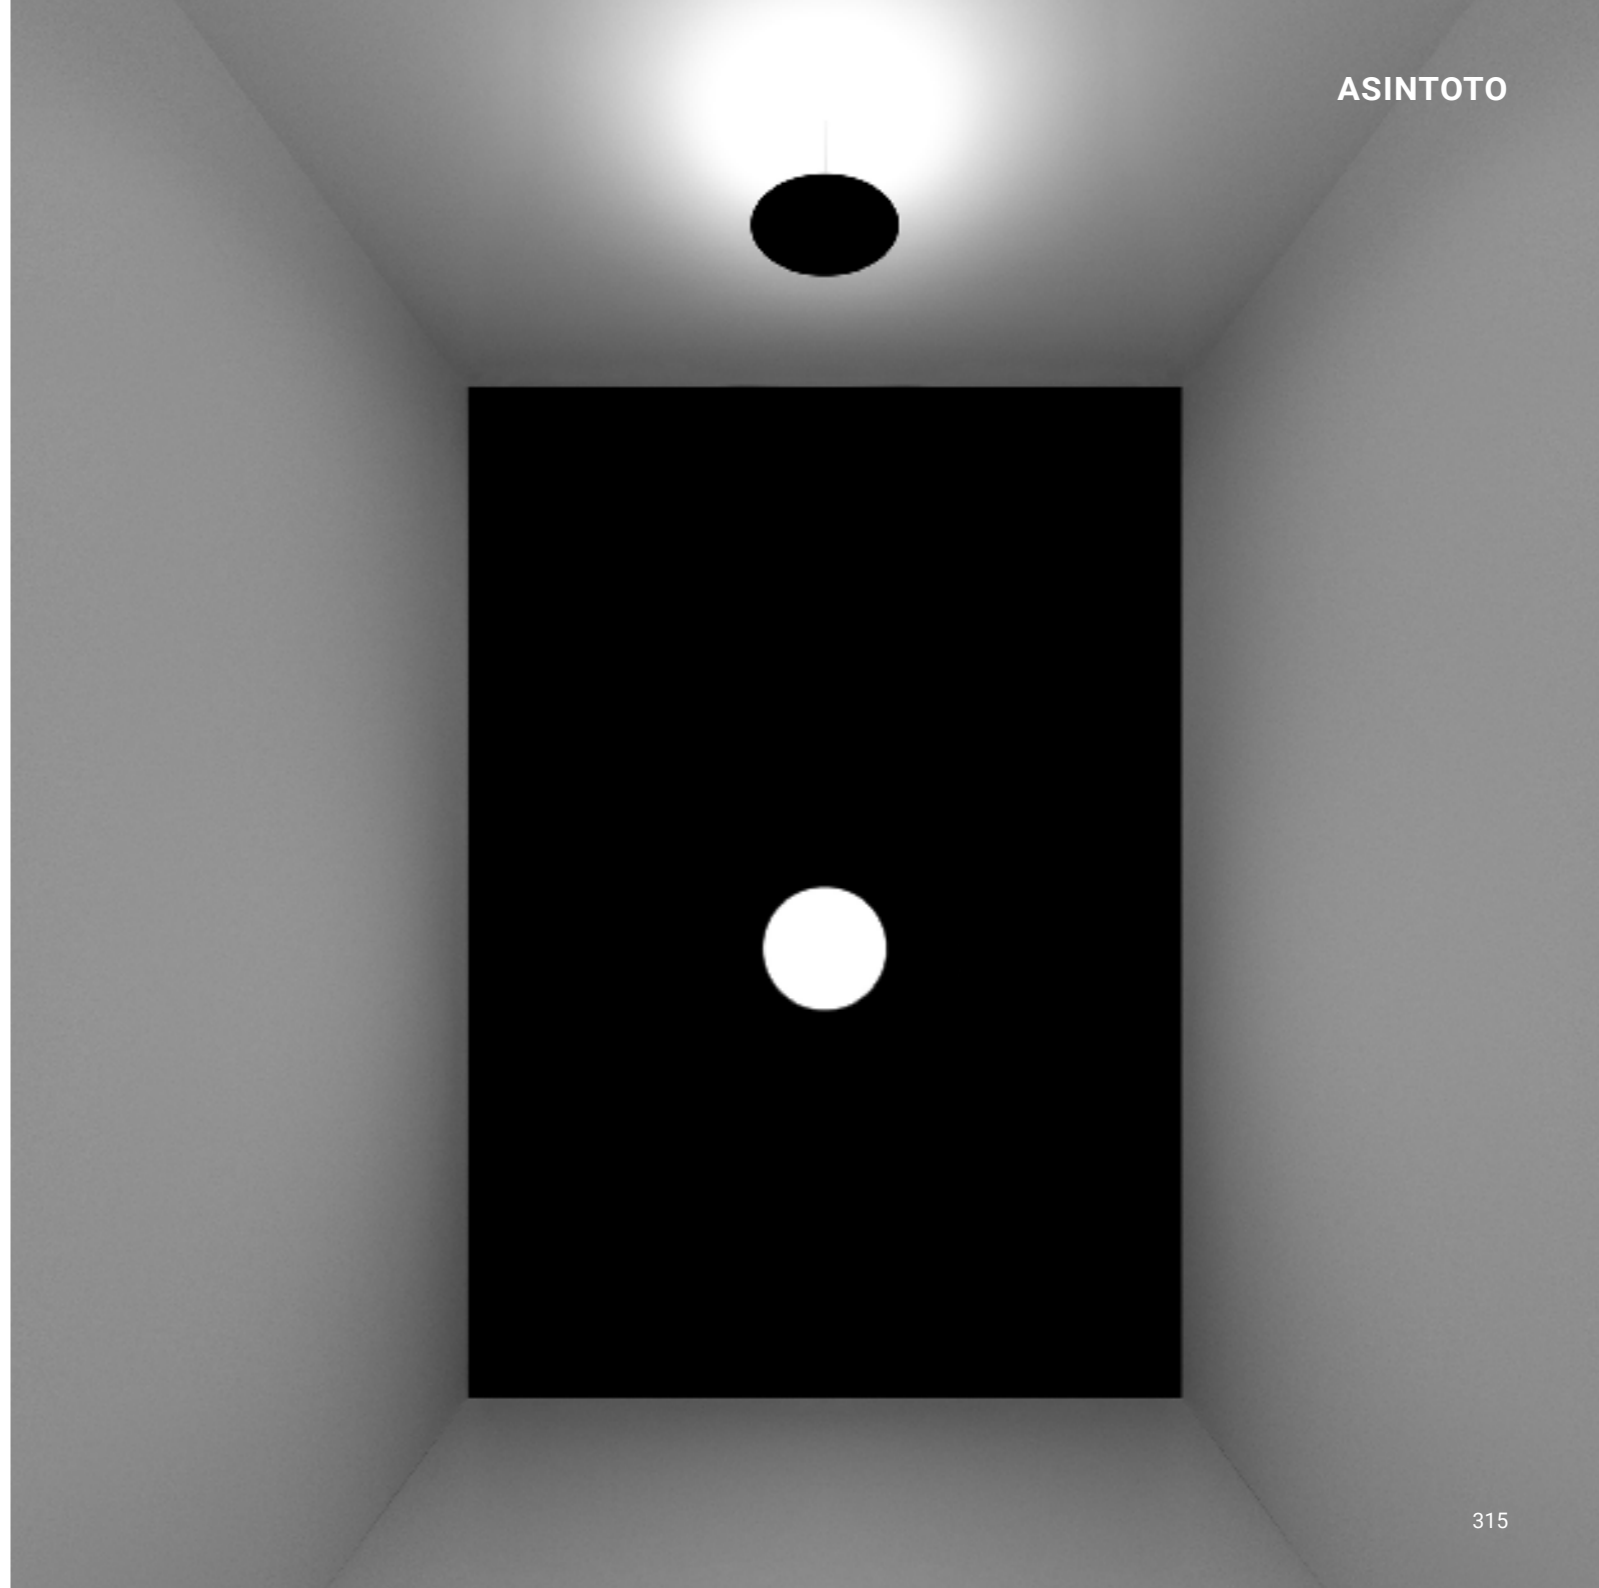

Other accessories / Altri accessori

Magnetic weight / Peso magnetico		Not included
	For sloped installation	1A4710000.00.00

A white disc, the perfect representation of diffused light.
It can be mounted on the wall or ceiling, with modular brightness.