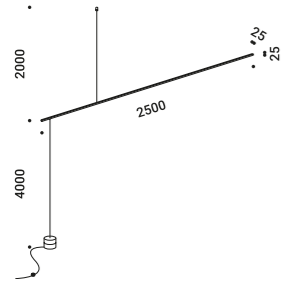

Floor-Suspension / Direct / Indoor

Material Metal
Finish .04 Matt Black

Note Dual emission luminaire with Extradark comfort system - Indirect blue light (up) - 304 Stainless steel suspension cable - Transparent light.

Apparecchio con doppia emissione e dotato di Extradark comfort system - Luce indiretta blu (up) - Cavo di sospensione in acciaio INOX 304 - Cavo trasparente.

FOSBURY

23W
220-240V - 50/60Hz
2700K - Down 765lm - Up 59lm /
3000K - Down 823lm - Up 59lm
CRI >90
UGR <19
Driver included
Driver integrated
ON/OFF
CE IP20

Matt Black - 2700K - ON/OFF	1A2590400.27.00
Matt Black - 3000K - ON/OFF	1A2590400.30.00

Optional accessories / Accessori opzionali

Installation kit / Kit installazione

Suspension fixing kit - See page 614 / Kit di fissaggio per sospensione - Vedi pagina 614

Recessed fixing kit for 12.5 mm plasterboard / Kit di fissaggio ad incasso per cartongesso 12,5 mm		Not included
Matt White	For suspension cables - 1 Piece - Plasterboard cut-out Ø 44 mm - Minimum space for mounting 70 mm	1X0000300.03.00
Matt Black	For suspension cables - 1 Piece - Plasterboard cut-out Ø 44 mm - Minimum space for mounting 70 mm	1X0000400.03.00

Ceiling fixing kit / Kit di fissaggio a soffitto		Not included
Matt White	For suspension cables - 1 Piece	1X0010300.03.00
Matt Black	For suspension cables - 1 Piece	1X0010400.03.00

Wall back plate / Piastra parete		Not included
Matt White	For mounting on brick masonry walls	1X0050300.01.00

Sloped ceiling fixing kit / Kit fissaggio soffitto inclinato		Not included
	Nickel plated - 1 Piece	1A0510000.00.00