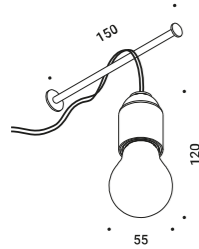

HAZARD

Davide Groppi / 2023

Wall-Outdoor / Direct / Outdoor

Material Metal - Thermoplastic resin
Finish .00 Standard

Note Luminaire with red and black cables (1,5 m).

Apparecchio con cavi rosso e nero (1,5 m).