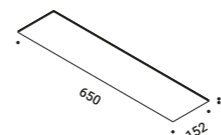

REFLEX

23W
48V DC
2700K - 2158lm / 3000K - 2320lm
CRI >90
Driver not included

Matt Black - 2700K	1A0850400.27.20
Matt Black - 3000K	1A0850400.30.20