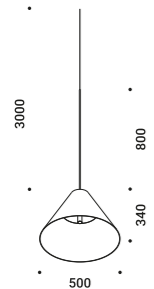

SOTTOSOPRA 2

Remote power supply model
30W
Max 500mA DC
2700K - Down 228lm - Up 1827lm /
3000K - Down 245lm - Up 1876lm
CRI >90 / >80
Driver not included
2 Drivers required
CE IP20

Matt White - 2700K
Matt White - 3000K

1A4540300.27.20
1A4540300.30.20

Optional accessories / Accessori opzionali

Installation kit / Kit installazione

Suspension fixing kit - See page 614 / Kit di fissaggio per sospensione - Vedi pagina 614

Recessed fixing kit for 12.5 mm plasterboard / Kit di fissaggio ad incasso per cartongesso 12,5 mm		Not included	
Matt White	For electrical cables - 1 Piece - Plasterboard cut-out Ø 44 mm - Minimum space for mounting 70 mm	SOTTOSOPRA 2	1X0000300.05.00
Matt Black	For electrical cables - 1 Piece - Plasterboard cut-out Ø 44 mm - Minimum space for mounting 70 mm	SOTTOSOPRA 2	1X0000400.05.00

Electrical power supply / Alimentazione elettrica

Driver LED		Not included	
220-240V(110-127V)	500mA/25W(13,5W)/IP20/DALI - PUSH - 1-10V	SOTTOSOPRA 2	1Z0241270.500

Driver LED		Not included	
220-240V	500mA/36,4W/IP20/TRIAC/IGBT	SOTTOSOPRA 2	1Z2270010.500