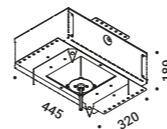

Trapdoor for plasterboard 12,5 mm / Botola per cartongesso 12,5 mm Not included			
Standard	Cut-out 400 x 400 mm	NULLA	1A3790000.00.00

Masonry Box / Cassaforma per laterizio Not included			
	Dimensions 189 x 445 mm	NULLA 18	1A2390000.00.00