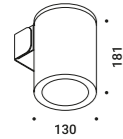

CHILLOUT

/ 2011

Outdoor-Wall / Direct / Outdoor

Material Glass - Metal

Finish .03 Matt White

CHILLOUT

Max 12W - E27

100-240V - 50/60Hz

Bulb not included

ON/OFF

CE IP65

Matt White - ON/OFF

1A3660300.00.00

Optional accessories / Accessori opzionali

Installation kit / Kit installazione

Driver connector IP68 / Connettore driver IP68

Included

1 Piece

1A1660000.00.00

Bulbs / Lampadine

LED - E27 - PAR30s

Not included

220-240V - 9,5W - 25° -
3000K - 760lm - CRI 80 -
Energy Efficiency F - Dimmable

1Y0330730