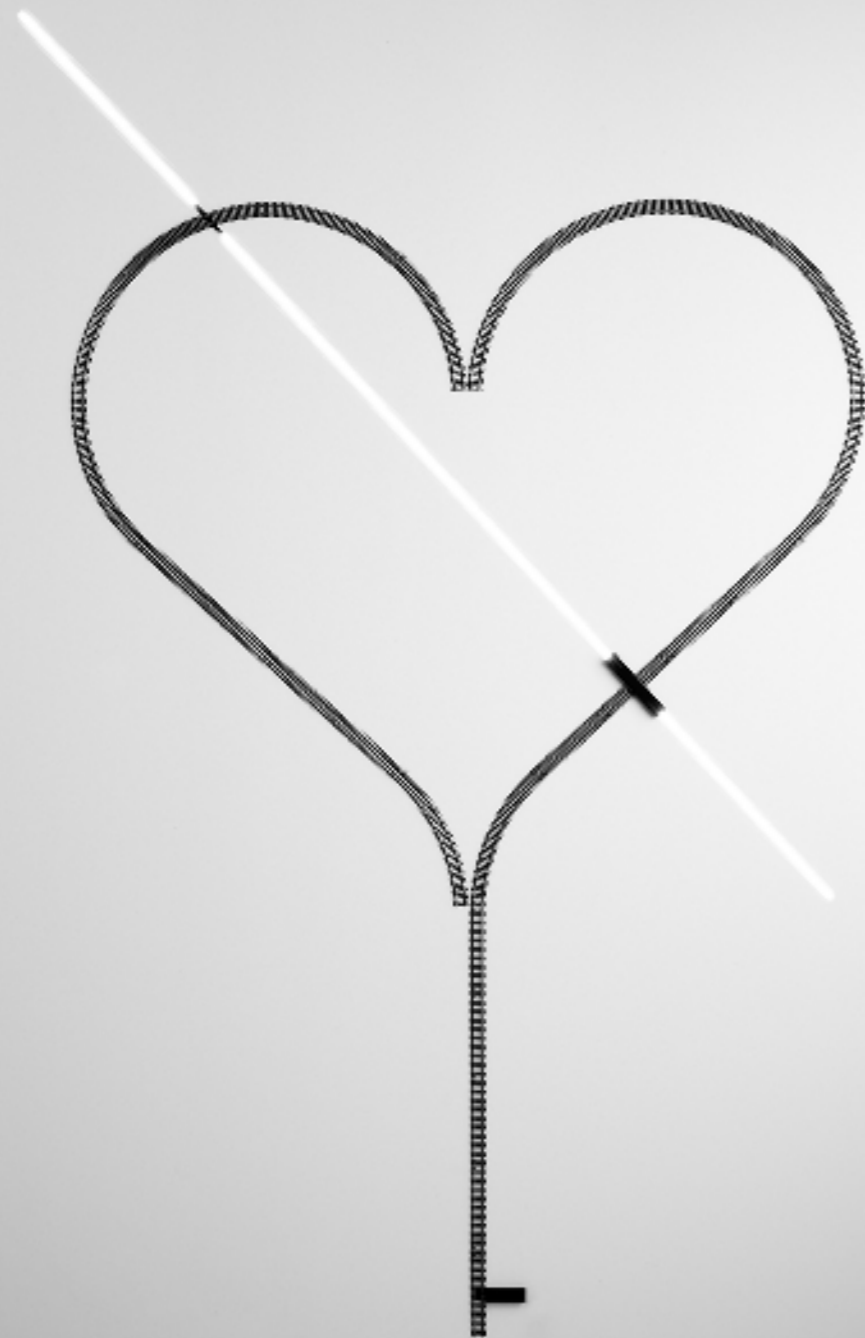

A ready-made project to design the space with a sense of irony and weightlessness.
The tracks of an electric train can be used to draw a heart,
but also to conduct electricity.
Rail is the boundary between usefulness and show, between art and design.

Un ready-made per firmare lo spazio con ironia e leggerezza.
I binari di un trenino elettrico sono lo strumento per disegnare un cuore,
ma anche per condurre la corrente elettrica.
Rail è sul confine tra utilità e rappresentazione, design e arte.