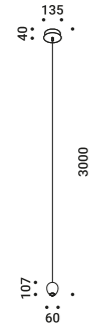

Suspension / Direct / Indoor

Material Metal
Finish .03 Matt White

Note White ceiling rose luminaire - White cable.

Apparecchio con rosone bianco - Cavo bianco.

OVO

Max 20W - GU4 - 12V
230-240V - 50/60Hz
Bulb not included
ON/OFF

CE IP20 0.5m

Matt White - ON/OFF

|1A2890300.00.00 |

Optional accessories / Accessori opzionali

Bulbs / Lampadine

LED - GU4 - MR11

Not included

12V - 20W - 24° -
2700K - 200lm - CRI 80 -
Energy Efficiency G

1Y0330450