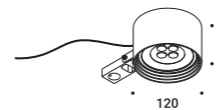

Optional accessories / Accessori opzionali

Lighting modules / Corpi illuminanti

Additional LED head / Testa LED supplementare

Matt Black Max 700mA DC - 8,4W -
2700K - 639lm - CRI>90
Max 700mA DC - 8,4W -
3000K - 639lm - CRI>90

1A3610400.27.20

1A3610400.30.20

Not included