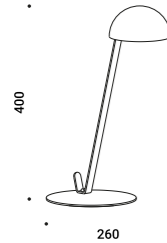

POST PRANDIUM

Davide Groppi / 2023

Table / Direct / Wireless

Material Metal - Methacrylate
Finish .01 Polished Chrome

Note Matt black base luminaire - Gold finish details - Battery life 9 hours.

Apparecchio con base nero opaco - Dettagli verniciati dorati - Autonomia batteria 9 ore.

POST PRANDIUM

2W
3000K - 171lm
CRI >90
ON/OFF
USB cable included -
Power supply not included

CE IP20

Polished Chrome - 3000K - ON/OFF

1A4550100.30.00

Optional accessories / Accessori opzionali

Electrical power supply / Alimentazione elettrica

Power supply / Alimentatore		Not included
Matt Black	Input 110-240V - 50/60Hz - Output 5V DC - 2A - 10W - IP20	1Z0000088

USB to USB-C cable / Cavo da USB a USB-C		Included
Matt Black	Length 1,5m	1Z0000070