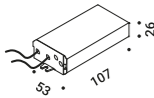

Compulsory accessories / Accessori obbligatori

Electrical power supply / Alimentazione elettrica

Driver LED			Not included
220-240V(110-127V)	500mA/24W(15W)/IP68/ON/OFF	1Z0241170	

OUT 44

/ 2021