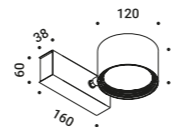

SPOT ENDLESS CASAMBI

Max 15,5W
48V DC
Driver not included
ENDLESS - CASAMBI
LED Module not included

Matt White - ENDLESS - CASAMBI	1A1080300.00.41
Matt Black - ENDLESS - CASAMBI	1A1080400.00.41