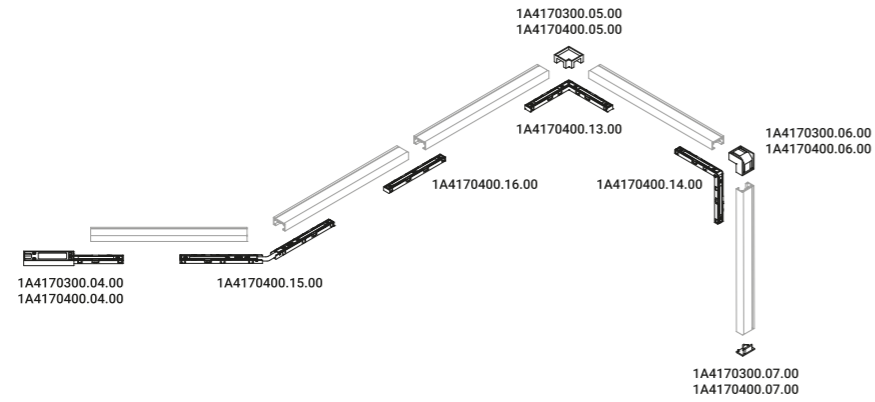

Layout example of wall and ceiling version