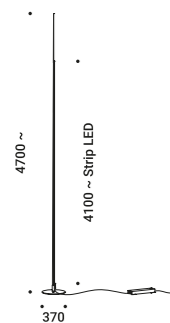

ORIGINE 490

Height 4700 mm

35W

24V DC

2700K - 3760lm / 3000K - 4051lm

CRI >80

Driver included

Dimmer on board

CE IP20

Matt Black - 2700K - Dimmer on board

1A2320400.27.06

Matt Black - 3000K - Dimmer on board

1A2320400.30.06