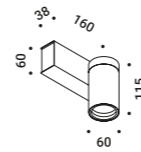

DOT P ENDLESS CASAMBI

15,5W
48V DC
2700K / 3000K
Driver not included
ENDLESS - CASAMBI

Matt White - 2700K - ENDLESS - CASAMBI	1A2340300.27.41
Matt White - 3000K - ENDLESS - CASAMBI	1A2340300.30.41
Matt Black - 2700K - ENDLESS - CASAMBI	1A2340400.27.41
Matt Black - 3000K - ENDLESS - CASAMBI	1A2340400.30.41