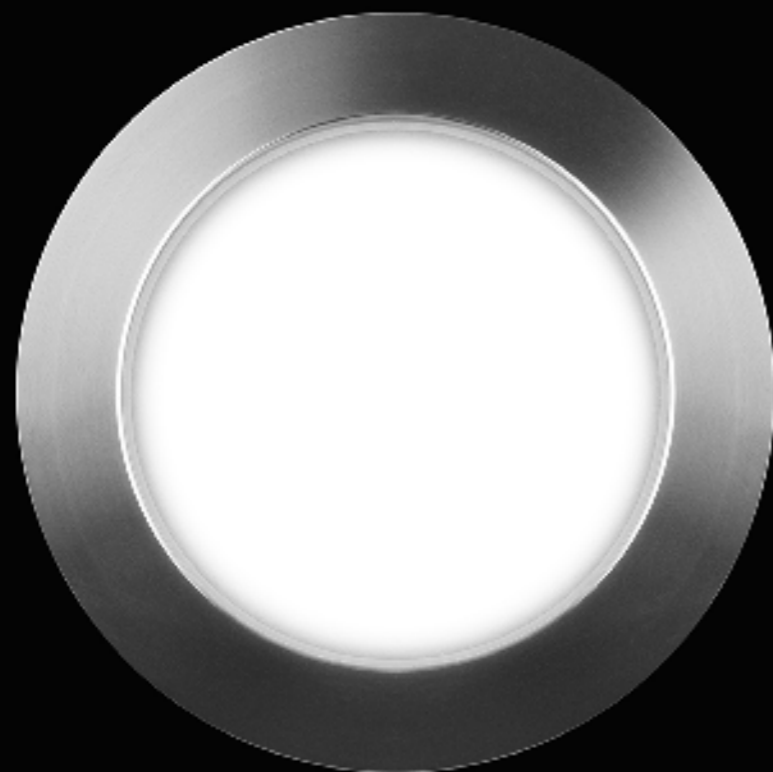

Included

1 Piece

1A1660000.00.00

A tool to light.

The luminaire is pure form, a simple container for the light source.
Light is incorporated into the space, becoming an architectural element.

Elemento di luce.