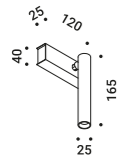

Systems / Diffuse-Direct-Indirect / Indoor

Material Metal
Finish .03 Matt White .04 Matt Black .08 Brushed Brass .26 Total Black

Note Conductive strip that can be applied to walls, ceilings and windows - Possibility of connecting multiple devices simultaneously - Maximum absorption 4A.
Nastro conduttore applicabile a pareti, soffitti e vetrate - Possibilità di collegare più apparecchi contemporaneamente - Assorbimento max 4A.

MIRA ENDLESS

7,5W
48V DC
2700K - 327lm / 3000K - 352lm
CRI >90
Driver not included
ENDLESS

Matt White - 2700K - ENDLESS	1A2280300.27.40
Matt White - 3000K - ENDLESS	1A2280300.30.40
Matt Black - 2700K - ENDLESS	1A2280400.27.40
Matt Black - 3000K - ENDLESS	1A2280400.30.40