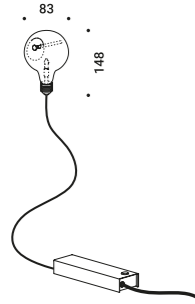

EDISON'S NIGHTMARE

Harry Thaler / 2014

Wall / Diffuse / Indoor

Material Blown glass - Metal

Finish .00 Standard

Note Coaxial cable luminaire - Transparent cable - Halogen bulb included.

Apparecchio con cavo coassiale - Cavo trasparente - Lampadina alogena inclusa.