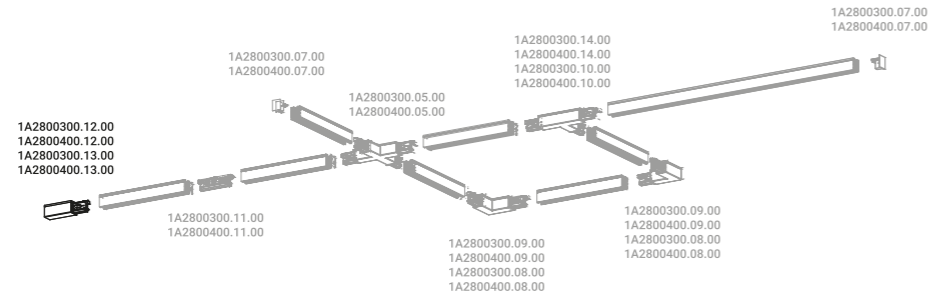

Pure line in space.
Our track holds the models Dot, Mira and Spot.

Linea pura nello spazio.
Il nostro binario accoglie i modelli Dot, Mira e Spot.

Power right connector and power left connector installation