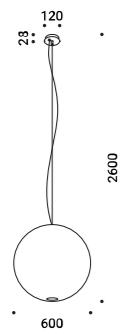

MOON 60

Diameter 600 mm
Max 15W - E27
100-240V - 50/60Hz
Bulb not included
ON/OFF
CE IP20

Standard - ON/OFF

|1A2820000.00.00 |

MOON 60 DE

Diameter 600 mm - Dual emission
Max 15W - E27 + Max 10W - GU10
100-240V - 50/60Hz
Bulb not included
ON/OFF
Dual emission with separated switch
CE IP20