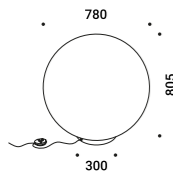

MOON F

Davide Groppi / 2023

Floor / Diffuse / Indoor

Material Japanese Paper - PE

Finish .00 Standard

Note Shade with japanese paper texture luminaire.

Apparecchio con paralume con texture in carta giapponese.

MOON 80 F

Diameter 780 mm

Max 15W - E27

100-240V - 50/60Hz

Bulb not included

Dimmer on board

CE IP20

Standard - Dimmer on board

|1A4880000.00.06 |