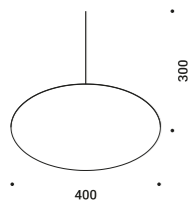

Ceiling / Indirect / Indoor

Material Metal - Methacrylate
Finish .27 Gravity Black

Note Luminaire with black cable (1 m).

Apparecchio con cavo nero (1 m).

ASINTOTO

18W
Max 500mA DC
2700K - 1435lm / 3000K - 1478lm
CRI >80
Driver not included
CE IP20

Gravity Black - 2700K
Gravity Black - 3000K

1A4072700.27.20
1A4072700.30.20

Compulsory accessories / Accessori obbligatori

Electrical power supply / Alimentazione elettrica

Driver LED			Not included
220-240V(100-127V)	500mA/20W(15W)/IP20/DALI	1Z0241180.500	

Driver LED			Not included
220-240V(100-127V)	500mA/20W(15W)/IP20/PUSH - 1-10V	1Z0240870.500	

Driver LED			Not included
220-240V	500mA/20W/IP20/TRIAC/IGBT	1Z0240850.500