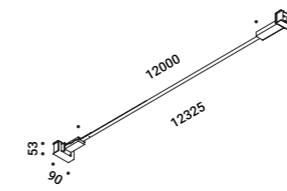

INFINITO 12
Length 12000 mm
114W
48V DC
2700K - 13152lm / 3000K - 13416lm
CRI >90
Driver not included
CE IP20 ENEC

Matt White - 2700K
Matt White - 3000K
Matt Black - 2700K
Matt Black - 3000K

1A2260300.27.20
1A2260300.30.20
1A2260400.27.20
1A2260400.30.20