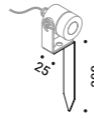

Earth spike / Picchetto		Not included
Standard	1A1620000.00.00	

Driver connector IP68 / Connettore driver IP68		Not included
1 Piece	1A1660000.00.00