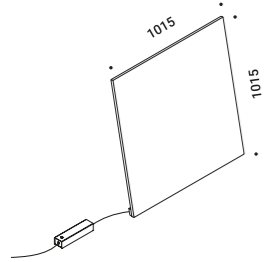

PABLO

Davide Groppi / 2015

Floor / Diffuse / Indoor

Material Metal - Methacrylate

Finish .00 Standard

Note White panel luminaire - Transparent cable.

Apparecchio con pannello bianco - Cavo trasparente.

PABLO

66W

220-240V - 50/60Hz

Driver included

Dimmer on board

RGB wireless control

CE IP20

Standard - RGB - Dimmer on board

| 1A2730000.99.06 |