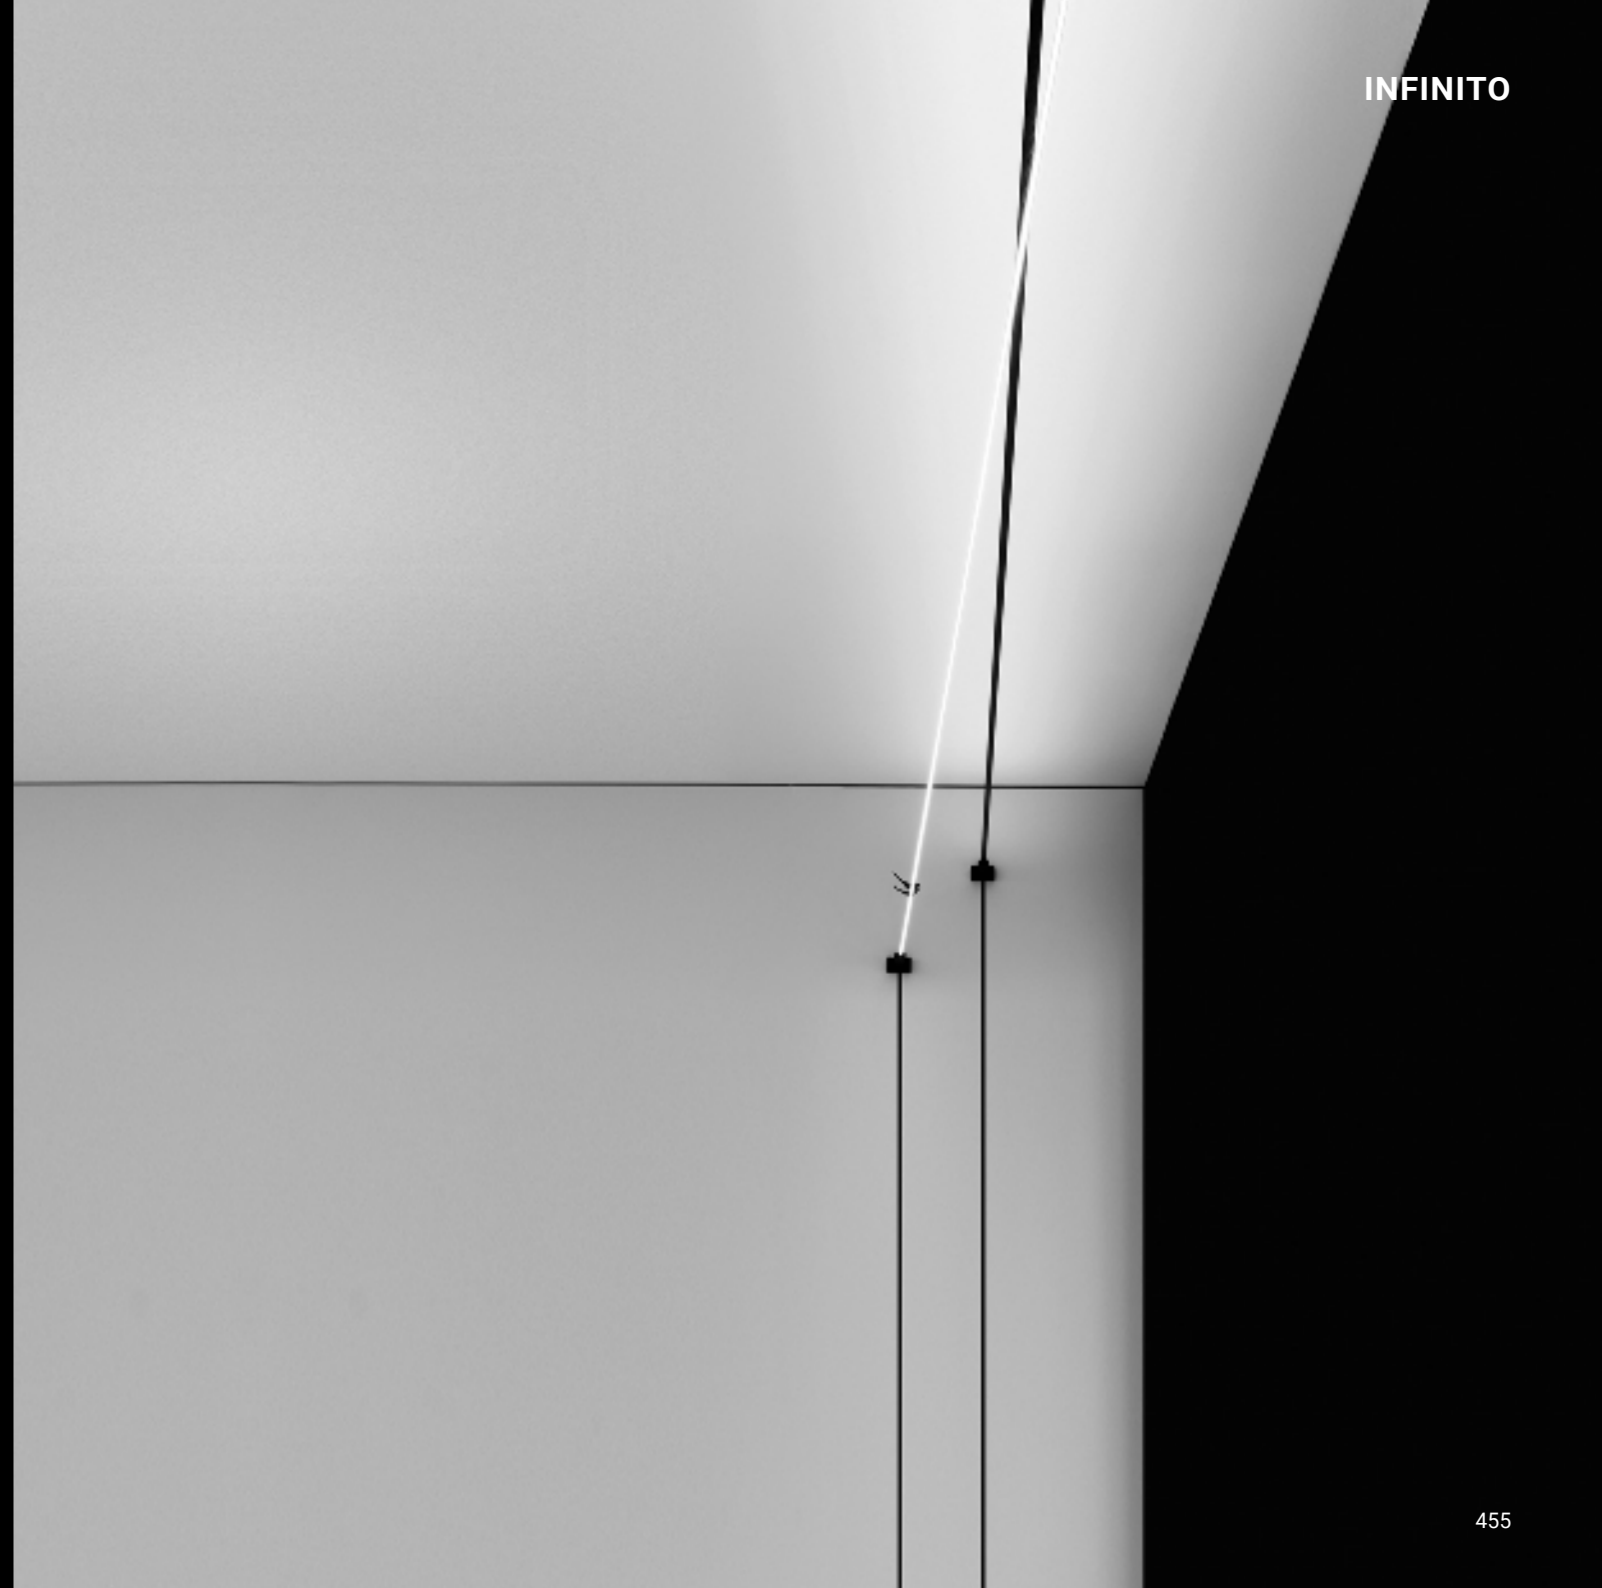

Example of installation with max rotation 30°

1A0120400.00.00 - Kit wall connection vertical sloped 45°

1A0340400.00.00 - 1A0350400.00.00 - Kit wall connection sloped 75°

Light and transparency are the true stars of this project.
We have always liked to think heretically, evoking mystery, magic and seduction.