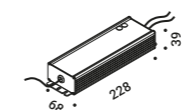

Driver LED

Not included

100-240V

24V/150W/IP67/1-10V

Max 6 tubes

1Z1120500