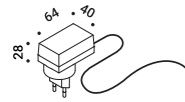

Optional accessories / Accessori opzionali

Chargers / Caricabatterie