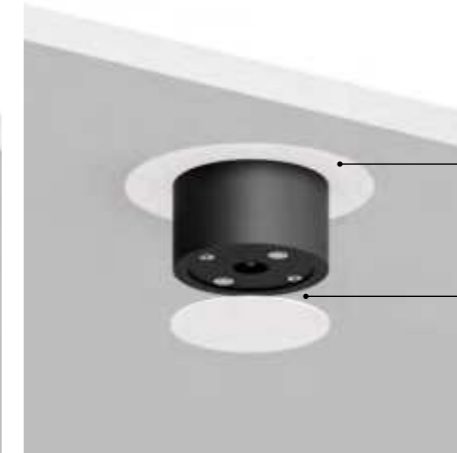

SUSPENSION FIXING KIT / KIT DI FISSAGGIO PER SOSPENSIONE

Ceiling fixing kit / Kit fissaggio a soffitto

Back plate for masonry ceilings
Back plate per soffitti in muratura

Magnetic fixing
Fissaggio magnetico

62

Model	Use	Product reference	Finish	Code
Recessed fixing kit.01	For suspension cables	REFLEX S 1 SHANGHAI 1	Matt White	1X0000300.01.00
		SHANGHAI 2 SIMBIOSI SOTTILE 2 SOTTILE 2 DE	Matt Black	1X0000400.01.00
Recessed fixing kit.02	For electrical cables	MAGIA	Matt White	1X0000300.02.00
			Matt Black	1X0000400.02.00
Recessed fixing kit.03	For suspension cables	FOSBURY MASAI 1	Matt White	1X0000300.03.00
		MASAI 2 SPY SPY DE	Matt Black	1X0000400.03.00
Recessed fixing kit.04	For electrical cables	ASINTOTO REFLEX S 2	Matt White	1X0000300.04.00
		SOTTILE 2 SOTTILE 2 DE	Matt Black	1X0000400.04.00
Recessed fixing kit.05	For electrical cables	LOUIS XIV 2	Matt White	1X0000300.05.00
		SOTTOSOPRA 2	Matt Black	1X0000400.05.00

Model	Use	Product reference	Finish	Code
Ceiling fixing kit.01	For suspension cables	REFLEX S 1 SHANGHAI 1	Matt White	1X0010300.01.00
		SHANGHAI 2 SIMBIOSI SOTTILE 2 SOTTILE 2 DE	Matt Black	1X0010400.01.00
Ceiling fixing kit.02	For electrical cables	MAGIA	Matt White	1X0010300.02.00
			Matt Black	1X0010400.02.00
Ceiling fixing kit.03	For suspension cables	FOSBURY MASAI 1	Matt White	1X0010300.03.00
		MASAI 2 SPY SPY DE	Matt Black	1X0010400.03.00
Ceiling fixing kit.04	For electrical cables	ASINTOTO REFLEX S 2	Matt White	1X0010300.04.00
		SOTTILE 2 SOTTILE 2 DE	Matt Black	1X0010400.04.00
Back plate	For masonry ceilings		Matt White	1X0050300.01.00