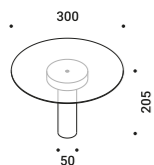

VIS À VIS

Michele Groppi / 2023

Table / Direct / Wireless

Material Metal - Methacrylate
Finish .00 Standard

Note Magnetic fixing head luminaire - Transparent stem - Removable transparent disc with reflective effect - Battery life 9 hours - Indoor only - Dry environment.

Apparecchio con testa a fissaggio magnetico - Stelo trasparente - Disco trasparente removibile con effetto rifrangente - Autonomia batteria 9 ore - Lampada solo per interni - Ambiente asciutto.

VIS A VIS

2W
2700K - 110lm / 3000K - 113lm
CRI >90
ON/OFF
USB cable included -
Power supply not included

CE IP20

Standard - 2700K - ON/OFF
Standard - 3000K - ON/OFF

1A4530000.27.00
1A4530000.30.00

Optional accessories / Accessori opzionali

Electrical power supply / Alimentazione elettrica

Power supply / Alimentatore

Not included

Matt Black	Input 110-240V - 50/60Hz - Output 5V DC - 2A - 10W - IP20	1Z0000088

USB to USB-C cable / Cavo da USB a USB-C

Included

Matt Black	Lenght 1m	1Z0000132