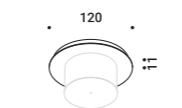

Optional accessories / Accessori opzionali

Installation kit / Kit installazione