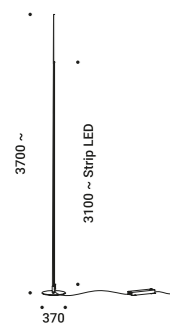

ORIGINE 390

Height 3700 mm

30W

24V DC

2700K - 2843lm / 3000K - 3063lm

CRI >80

Driver included

Dimmer on board

CE IP20

Matt Black - 2700K - Dimmer on board

1A2310400.27.06

Matt Black - 3000K - Dimmer on board

1A2310400.30.06