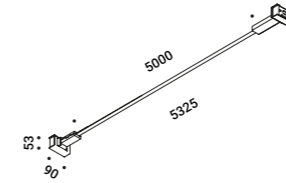

How to order -
INFINITO 5 TW

+

+

How to order -
INFINITO 10 TW

+

+

Note Tunable White describes the variable colour temperature controls from warm white to cool white light.
Tunable White è la regolazione variabile della temperatura di colore dalla tonalità calda a quella fredda.

INFINITO 5 TW
Length 5000 mm - Tunable White
50W
24V DC
2700/6500K - 7650lm
CRI >90
Driver not included
CE IP20

Matt White - 2700/6500K
Matt Black - 2700/6500K

1A4860300.96.20
1A4860400.96.20