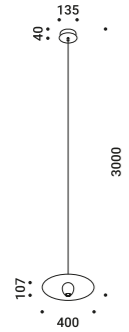

OVONELPIATTO

Massimiliano Alajmo - Raffaele Alajmo / 2010

Suspension / Direct / Indoor

Material Metal
Finish .03 Matt White

Note White ceiling rose luminaire - White cable.

Apparecchio con rosone bianco - Cavo bianco.

OVONELPIATTO

Max 20W - GU4 - 12V

230-240V - 50/60Hz

Bulb not included

ON/OFF

CE IP20 0.5m

Matt White - ON/OFF

|1A2880300.00.00 |

Optional accessories / Accessori opzionali

Bulbs / Lampadine

LED - GU4 - MR11

Not included

12V - 20W - 24° -
2700K - 200lm - CRI 80 -
Energy Efficiency G

1Y0330450