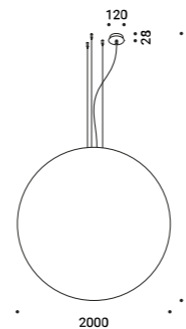

MOON 200

Diameter 2000 mm
Max 4x25W - E27
100-240V - 50/60Hz
Bulb not included
ON/OFF
CE IP20

Standard - ON/OFF

|1A2860000.00.00 |

Optional accessories / Accessori opzionali

Bulbs / Lampadine

LED - GU10 - PAR16

220-240V - 5,5W - 25° -
3000K - 375lm - CRI 97 -
Energy Efficiency G - Dimmable

MOON 60 DE

1Y0330500

Not included

LED - E27 - A60

220-240V - 11,2W - 360° -
2700K - 1521lm - CRI 90 -
Energy Efficiency D - Dimmable

MOON 60 / MOON 60 DE /
MOON 80 / MOON 200

Not included

LED - E27 - A150

220-240V - 21W - 200° -
2700K - 2452lm - CRI >80 -
Energy Efficiency E - Dimmable

MOON 120

1Y0041470

Not included