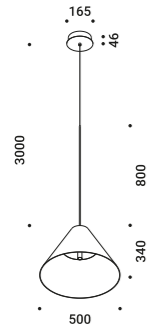

Suspension / Indirect-Direct / Indoor

Material Metal
Finish .03 Matt White

Note Dimmable suspension lamp with double emission.

Apparecchio a sospensione dimmerabile a doppia emissione.

SOTTOSOPRA 1

Ceiling rose model
30W
100-240V - 50/60Hz
2700K - Down 228lm - Up 1827lm /
3000K - Down 245lm - Up 1876lm
CRI >90 / >80
Driver included
TRIAC/IGBT
CE IP20

Matt White - 2700K - TRIAC/IGBT
Matt White - 3000K - TRIAC/IGBT

1A4540300.27.02
1A4540300.30.02