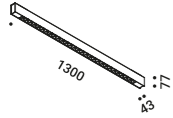

SPY PL

/ 2022

Ceiling / Direct / Indoor

Material Metal - Polycarbonate
Finish .03 Matt White

Note Luminaire with Extradark comfort system.

Apparecchio dotato di Extradark comfort system.

SPY PL

39W
110-240V - 50/60Hz
3000K - 4292lm
CRI >80
UGR <19
Driver included
Driver integrated
DALI
CE IP20

Matt White - 3000K - DALI

1A2930300.30.01