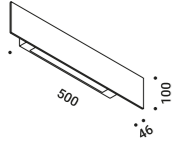

SHADE

Federico Delrosso / 2013

Wall / Indirect / Indoor

Material Metal - Mirror
Finish .00 Standard

Note Mirror top luminaire.

Apparecchio con piano a specchio.

SHADE

23W

220-240V - 50/60Hz

2700K - 1293lm / 3000K - 1352lm

CRI >90

Driver included

Driver integrated

TRIAC/IGBT

CE IP20

Standard - 2700K - TRIAC/IGBT
Standard - 3000K - TRIAC/IGBT

1A3360000.27.02
1A3360000.30.02