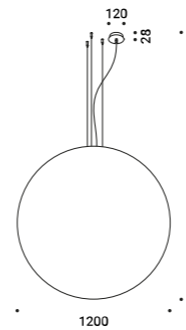

Standard - ON/OFF

|1A2830000.00.00 |

MOON 80

Diameter 780 mm
Max 15W - E27
100-240V - 50/60Hz
Bulb not included
ON/OFF
CE IP20

Standard - ON/OFF

|1A2840000.00.00 |

MOON 120

Diameter 1200 mm
Max 2x25W - E27
100-240V - 50/60Hz
Bulb not included
ON/OFF
CE IP20