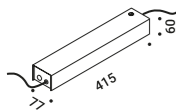

Compulsory accessories / Accessori obbligatori

Installation kit / Kit installazione

Spacer / Distanziale		Not included	
Matt White	For power supply kit with plug	INFINITO 6 / INFINITO 12	1A4930300.00.00
Matt Black	For power supply kit with plug	INFINITO 6 / INFINITO 12	1A4930400.00.00

Electrical power supply / Alimentazione elettrica

Power supply kit with plug / Kit alimentazione con spina		Not included	
Matt White	Input 100-240V - 50/60Hz - Output 48V - Max 57W - IP20	INFINITO 6	1X0060300.01.06
Matt Black	Input 100-240V - 50/60Hz - Output 48V - Max 57W - IP20	INFINITO 6	1X0060400.01.06