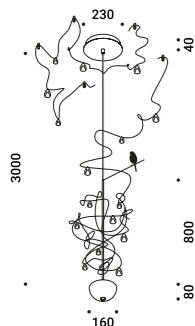

LOUIS XIV 1

Ceiling rose model
30W
110-240V - 50/60Hz
2700K - Up 1650lm - Down 410lm /
3000K - Up 1650lm - Down 410lm
CRI >90
Driver included
Driver integrated
DALI - PUSH - 1-10V
CE IP20

Polished Gold - 2700K - DALI - PUSH - 1-10V
Polished Gold - 3000K - DALI - PUSH - 1-10V

1A4361900.27.07
1A4361900.30.07