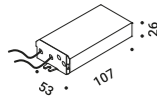

Compulsory accessories / Accessori obbligatori

Electrical power supply / Alimentazione elettrica