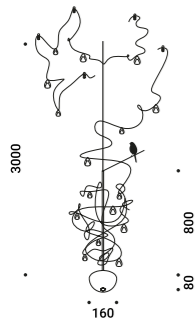

LOUIS XIV 2

Remote power supply model
30W
Max 500mA DC
2700K - Up 1650lm - Down 410lm /
3000K - Up 1650lm - Down 410lm
CRI >90
Driver not included
2 Drivers required
CE IP20

Polished Gold - 2700K
Polished Gold - 3000K

1A4361900.27.20
1A4361900.30.20

Optional accessories / Accessori opzionali

Installation kit / Kit installazione

Suspension fixing kit - See page 614 / Kit di fissaggio per sospensione - Vedi pagina 614

Recessed fixing kit for 12.5 mm plasterboard / Kit di fissaggio ad incasso per cartongesso 12,5 mm			Not included
Matt White	For electrical cables - 1 Piece - Plasterboard cut-out Ø 44 mm - Minimum space for mounting 70 mm	LOUIS XIV 2	1X0000300.05.00
Matt Black	For electrical cables - 1 Piece - Plasterboard cut-out Ø 44 mm - Minimum space for mounting 70 mm	LOUIS XIV 2	1X0000400.05.00

Electrical power supply / Alimentazione elettrica

Driver LED			Not included
220-240V(110-127V)	500mA/25W(13,5W)/IP20/DALI - PUSH - 1-10V	LOUIS XIV 2	1Z0241270.500

Driver LED			Not included
220-240V	500mA/36,4W/IP20/TRIAC/IGBT	LOUIS XIV 2	1Z2270010.500