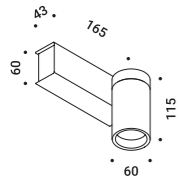

DOT P

13W
100-240V - 50/60Hz
2700K / 3000K
CRI 97
Driver included
Driver integrated
PUSH
C E IP20

Matt White - 2700K - PUSH
Matt White - 3000K - PUSH
Matt Black - 2700K - PUSH
Matt Black - 3000K - PUSH

1A2340300.27.04
1A2340300.30.04
1A2340400.27.04
1A2340400.30.04