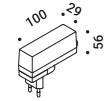

MIRA MAGNETIC

Omar Carraglia / 2015

Wall / Direct / Indoor

Material Metal
Finish .03 Matt White .04 Matt Black

Note Adjustable luminaire with magnetic fixing base - White finish luminaire with white cable and black finish luminaire with black cable (3 m).

Apparecchio orientabile con base a fissaggio magnetico - Cavo bianco per la finitura bianca e cavo nero (3 m) per la finitura nera.

MIRA MAGNETIC

5,6W
Max 500mA DC
2700K - 327lm / 3000K - 352lm
CRI >90
Driver not included

CE IP20

Matt White - 2700K
Matt White - 3000K
Matt Black - 2700K
Matt Black - 3000K

1A3680300.27.20
1A3680300.30.20
1A3680400.27.20
1A3680400.30.20

Compulsory accessories / Accessori obbligatori

Electrical power supply / Alimentazione elettrica

Driver LED		Not included
220-240V(100-127V)	500mA/20W(15W)/IP20/PUSH - 1-10V	1Z0240870.500

Power supply kit with plug / Kit alimentazione con spina		Not included
Matt White	Input 100-240V - 50/60Hz - Output 350mA - 15W - IP20 - Dimmer on board	1A3180300.00.06
Matt Black	Input 100-240V - 50/60Hz - Output 350mA - 15W - IP20 - Dimmer on board	1A3180400.00.06