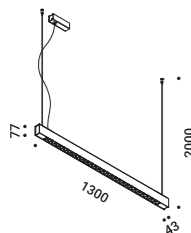

SPY DE

Dual emission
77W
110-240V - 50/60Hz
3000K - Down 4292lm - Up 4360lm
CRI >80
UGR <19
Driver included
Driver integrated
DALI

CE IP20

Matt White - 3000K - DALI

1A2940300.30.01

Optional accessories / Accessori opzionali

Installation kit / Kit installazione

Suspension fixing kit - See page 614 / Kit di fissaggio per sospensione - Vedi pagina 614

Recessed fixing kit for 12.5 mm plasterboard / Kit di fissaggio ad incasso per cartongesso 12,5 mm Not included

Matt White For suspension cables - 1 Piece - Plasterboard cut-out Ø 44 mm - Minimum space for mounting 70 mm 1X0000300.03.00

Matt Black For suspension cables - 1 Piece - Plasterboard cut-out Ø 44 mm - Minimum space for mounting 70 mm 1X0000400.03.00

Ceiling fixing kit / Kit di fissaggio a soffitto Not included

Matt White For suspension cables - 1 Piece 1X0010300.03.00

Matt Black For suspension cables - 1 Piece 1X0010400.03.00

Wall back plate / Piastra parete Not included

Matt White For mounting on brick masonry walls 1X0050300.01.00

Sloped ceiling fixing kit / Kit fissaggio soffitto inclinato Not included

Nickel plated - 1 Piece 1A0510000.00.00