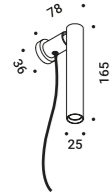

MIRA MAGNETIC

Omar Carraglia / 2015

Wall / Direct / Indoor

Material Metal
Finish .03 Matt White .04 Matt Black

Note Adjustable luminaire with magnetic fixing base - White finish luminaire with white cable and black finish luminaire with black cable (3 m).

Apparecchio orientabile con base a fissaggio magnetico - Cavo bianco per la finitura bianca e cavo nero (3 m) per la finitura nera.