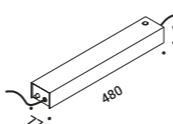

Power supply kit with plug / Kit alimentazione con spina Not included		
Matt White	Input 100-240V - 50/60Hz - Output 48V - 60W - IP20 - Dimmer on board	1A1340300.00.06
Matt Black	Input 100-240V - 50/60Hz - Output 48V - 60W - IP20 - Dimmer on board	1A1340400.00.06