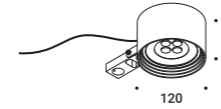

BUBKA BOLLARD

Optional accessories / Accessori opzionali

Lighting modules / Corpi illuminanti

Additional LED head / Testa LED supplementare		Not included
Matt Black	Max 700mA DC - 8,4W - 2700K - 639lm - CRI>90	1A3610400.27.20
	Max 700mA DC - 8,4W - 3000K - 639lm - CRI>90	1A3610400.30.20