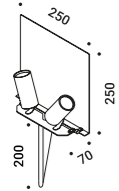

Floor-Outdoor / Indirect / Outdoor

Material Metal
Finish .00 Standard

Note Adjustable luminaire with mirror top - Green back side - Black cable (5 m).

Apparecchio orientabile con piano a specchio - Retro colore verde - Cavo nero (5 m).