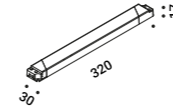

Driver LED		Not included
100-240V	24V/80W/IP20/ON/OFF	1Z1120440