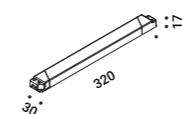

Driver LED

Not included

100-240V

24V/80W/IP20/ON/OFF

Max 3 tubes

1Z1120440