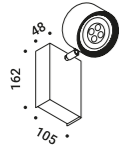

SPOT IP65

/ 2018

Wall-Outdoor / Direct / Outdoor

Material Metal
Finish .03 Matt White .04 Matt Black

Note Adjustable luminaire.

Apparecchio orientabile.

SPOT IP65

8,4W
Max 700mA DC
2700K - 639lm / 3000K - 639lm
CRI >90

CE IP65

Matt White - 2700K
Matt White - 3000K
Matt Black - 2700K
Matt Black - 3000K

1A3650300.27.20
1A3650300.30.20
1A3650400.27.20
1A3650400.30.20