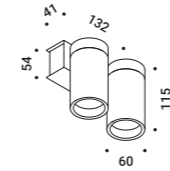

DOT P DE 51

Dual emission
Max 2x10W - GU10
100-240V - 50/60Hz
Bulb not included
ON/OFF

C E IP20

Matt White - ON/OFF
Matt Black - ON/OFF

1A3810300.00.00
1A3810400.00.00