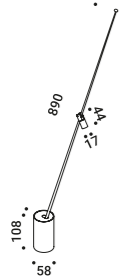

Table / Direct / Indoor

Material Carbon Fiber - Metal
Finish .04 Matt Black

Note Adjustable luminaire with black cable and Extradark comfort system.

Apparecchio orientabile con cavo nero e dotato di Extradark comfort system.

FM

1,5W
5V DC
2700K - 154lm / 3000K - 179lm
CRI >90
UGR <19
Driver on the wall
Dimmer on board
USB cable included -
Power supply not included

Matt Black - 2700K - Dimmer on board
Matt Black - 3000K - Dimmer on board

1A2440400.27.06
1A2440400.30.06

Optional accessories / Accessori opzionali

Other accessories / Altri accessori

Power bank		Not included
	10000mAh/36Wh - Output 5V DC Battery life 10 hours	1A1990000.00.00

Electrical power supply / Alimentazione elettrica

Power supply / Alimentatore		Not included
Matt Black	Input 110-240V - 50/60Hz - Output 5V DC - 2A - 10W - IP20	1Z0000088

USB to USB-C cable / Cavo da USB a USB-C		Included
Matt Black	Lenght 1,5m	1Z0000070