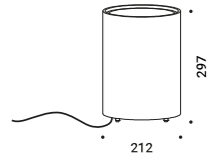

LENTA

Bestetti Associati - Davide Groppi / 2011

Floor-Outdoor / Diffuse / Outdoor

Material Metal - Methacrylate - Polycarbonate
Finish .03 Matt White

Note Luminaire with black cable (5 m).

Apparecchio con cavo nero (5 m).