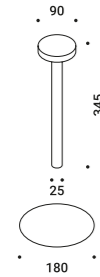

Table / Direct / Wireless

Material ABS - Metal - Methacrylate
Finish .03 Matt White .04 Matt Black .18 Matt Gold

Note Magnetic fixing base luminaire - ON/OFF touch - Battery life 12 hours.

Apparecchio con base a fissaggio magnetico - ON/OFF touch - Autonomia batteria 12 ore.