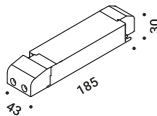

Driver LED			Not included
220-240V	48V/60W/IP20/DALI	1Z0830820