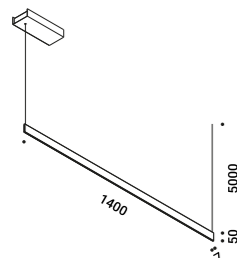

SOTTILE 1 DE

Ceiling rose model - Dual emission
44W
120-240V - 50/60Hz
2700K - Up 1692lm - Down 1692lm /
3000K - Up 1855lm - Down 1855lm
CRI >90

Driver included
Driver integrated
DALI - PUSH - 1-10V - TRIAC

CE IP20

Brushed Champagne - 2700K - DALI - PUSH - 1-10V - TRIAC	1A4642900.27.05
Brushed Champagne - 3000K - DALI - PUSH - 1-10V - TRIAC	1A4642900.30.05
Brushed Black Chrome - 2700K - DALI - PUSH - 1-10V - TRIAC	1A4643600.27.05
Brushed Black Chrome - 3000K - DALI - PUSH - 1-10V - TRIAC	1A4643600.30.05