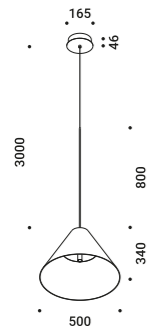

SOTTOSOPRA 1

Ceiling rose model
30W
100-240V - 50/60Hz
2700K - Down 228lm - Up 1827lm /
3000K - Down 245lm - Up 1876lm
CRI >90 / >80
Driver included
DALI - PUSH - 1-10V
CE IP20

Matt White - 2700K - DALI - PUSH - 1-10V
Matt White - 3000K - DALI - PUSH - 1-10V

1A4540300.27.07
1A4540300.30.07