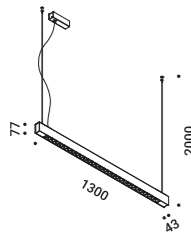

Suspension / Direct / Indoor

Material Metal - Polycarbonate
Finish .03 Matt White

Note White ceiling rose luminaire with Extradark comfort system - 304 Stainless steel suspension cables - SPY: white cables - SPY DE: dual emission and separate switch - Transparent cable.

Apparecchio con rosone bianco e dotato di Extradark comfort system - Cavo di sospensione in acciaio INOX 304 - SPY: cavo bianco - SPY DE: doppia emissione con accensione separata - Cavo trasparente.

SPY

39W
110-240V - 50/60Hz
3000K - 4292lm
CRI >80
UGR <19
Driver included
Driver integrated
DALI

CE IP20

Matt White - 3000K - DALI

1A2910300.30.01