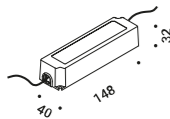

Compulsory accessories / Accessori obbligatori

Electrical power supply / Alimentazione elettrica

Driver LED		Not included
110-240V	24V/25W/IP67/ON/OFF	1Z1120620

Optional accessories / Accessori opzionali

Installation kit / Kit installazione

Installation box / Cassaforma installazione		Not included
Cut-out $\varnothing$ 53 mm - Minimum space for mounting 150 mm		1A1500000.00.00

Driver connector IP68 / Connettore driver IP68		Not included
1 Piece		1A1660000.00.00