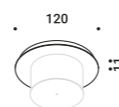

Wall back plate / Piastra parete Not included

Matt White	For mounting on brick masonry walls	1X0050300.01.00