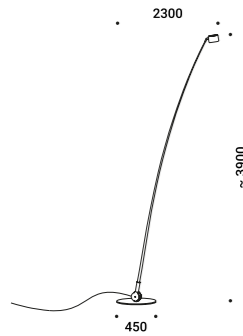

SAMPEI 440 OUTDOOR

Enzo Calabrese - Davide Groppi / 2011

Floor-Outdoor / Direct / Outdoor

Material Fiberglass - Metal
Finish .03 Matt White .04 Matt Black

Note Adjustable luminaire with black cable (5,5 m).

Apparecchio orientabile con cavo nero (5,5 m).