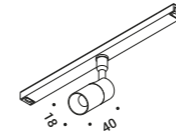

Note

Wall or ceiling system for direct light - Superficial or recessed installation - Luminaire designed to be powered by ENDLESS system.

Sistema a parete o soffitto a luce diretta - Installazione a superficie o da incasso - Apparecchio predisposto per essere alimentato dal sistema ENDLESS.

COLIBRÌ 18 - BEAM 15°

2W
48V DC
2700K - 81lm / 3000K - 84lm
Beam 15°
CRI >90
Driver not included
DALI
CE IP20

Matt Black - 2700K - DALI
Matt Black - 3000K - DALI

1A4260400.27.01
1A4260400.30.01