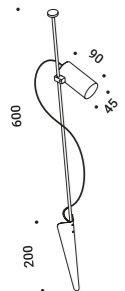

Floor-Outdoor / Direct / Outdoor

Material AISI 316L Stainless Steel - Metal

Finish .04 Matt Black

Note Adjustable luminaire with AISI 316L Stainless steel stem.

Apparecchio orientabile con stelo in acciaio INOX AISI 316L.