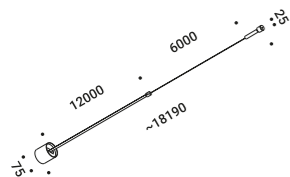

UTOPIA 12

Length 12000 mm
125W
24V DC
2700K - 10133lm / 3000K - 10538lm
CRI >90
Driver not included

CE IP20

Standard - 2700K
Standard - 3000K

1A4600000.27.20
1A4600000.30.20

Compulsory accessories / Accessori obbligatori

Electrical power supply / Alimentazione elettrica

Driver LED				Not included
100-240V	24V/96W/IP67/1-10V	UTOPIA 6	1Z1120540	

Compulsory accessories / Accessori obbligatori

Electrical power supply / Alimentazione elettrica

Driver LED				Not included
100-240V	24V/150W/IP67/1-10V	UTOPIA 12	1Z1120500	

Controller				Not included
Matt Black	DALI - PUSH - 0/1-10V - TRIAC - IP20		1Z2170010	

Optional accessories / Accessori opzionali

Installation kit / Kit installazione

Accessory 1 / Accessorio 1				Not included
Polished Chrome			1A4480100.00.00