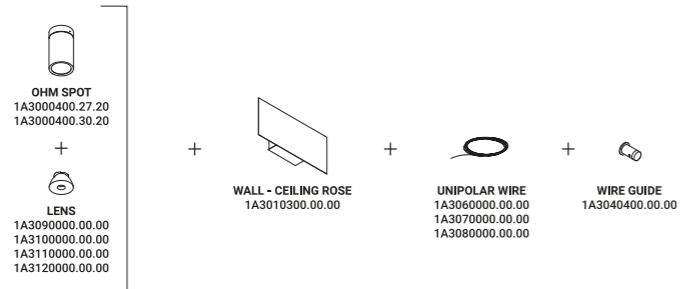

Wall and ceiling rose version