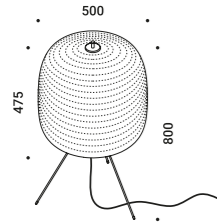

SHOJI OUTDOOR

Davide Groppi - Paola Lenti / 2013

Floor-Outdoor / Diffuse / Outdoor

Material Metal - PBT - Polycarbonate
Finish .00 Standard

Note Luminaire with black cable (5 m).

Apparecchio con cavo nero (5 m).