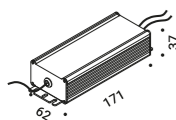

Compulsory accessories / Accessori obbligatori

Electrical power supply / Alimentazione elettrica

Driver LED

Not included

100-240V

24V/60W/IP67/1-10V

1Z1120260

Optional accessories / Accessori opzionali

Installation kit / Kit installazione

Driver connector IP68 / Connettore driver IP68

Included

1 Piece

1A1660000.00.00