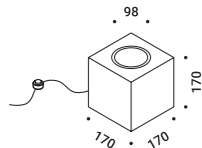

Floor / Direct / Indoor

Material Cement - Metal

Finish .00 Standard

Note Cement luminaire - Orange cable.

Apparecchio in cemento - Cavo arancione.

Q

Max 10W - GU10

100-240V - 50/60Hz

Bulb not included

ON/OFF

CE IP20

Standard - ON/OFF

| 1A2760000.00.00 |

Optional accessories / Accessori opzionali

Bulbs / Lampadine

LED - GU10 - PAR16

Not included

220-240V - 4,9W - 120° -
3000K - 550lm - CRI 80 -
Energy Efficiency E

1Y0330740