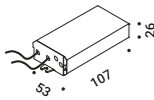

Compulsory accessories / Accessori obbligatori

Electrical power supply / Alimentazione elettrica