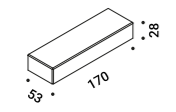

Controller		Not included	
Matt Black	DALI - PUSH - 0/1-10V - TRIAC - IP20	INFINITO 6 / INFINITO 12 / INFINITO 18	1Z2170010