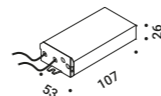

Compulsory accessories / Accessori obbligatori

Electrical power supply / Alimentazione elettrica

Driver LED

Not included

220-240V(110-127V) 500mA/24W(15W)/IP68/ON/OFF

1Z0241170

Optional accessories / Accessori opzionali

Installation kit / Kit installazione

Driver connector IP68 / Connettore driver IP68

Not included

1 Piece

1A1660000.00.00