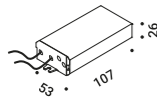

QUAD

/ 2021

Recessed / Diffuse / Indoor

Material Metal
Finish .03 Matt White

Note For installation: plasterboard cut-out 40 x 60 mm - Minimum space for mounting 65 mm.

Per installazione: dimensioni taglio cartongesso 40 x 60 mm - Spazio minimo per incasso 65 mm.

QUAD

2W

Max 500mA DC

2700K - 128lm / 3000K - 133lm

CRI >90

Driver not included

CE IP44

Matt White - 2700K

Matt White - 3000K

1A1510300.27.20

1A1510300.30.20

Compulsory accessories / Accessori obbligatori

Electrical power supply / Alimentazione elettrica