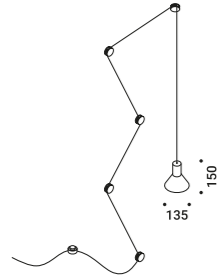

NEURO

Davide Groppi - Beppe Merlano / 2013

Suspension / Direct / Indoor

Material Metal
Finish .03 Matt White .04 Matt Black

Note White finish luminaire with white cable and black finish luminaire with black cable (10 m) - 5 Clamps included.

Apparecchio con cavo bianco per la finitura bianca e cavo nero per la finitura nera (10 m) - 5 Bloccacavo inclusi.

NEURO

Max 15W - E27
100-240V - 50/60Hz
Bulb not included
ON/OFF
CE IP20

Matt White - ON/OFF
Matt Black - ON/OFF

1A0160300.00.00
1A0160400.00.00

Optional accessories / Accessori opzionali

Installation kit / Kit installazione

Wall and ceiling rose / Rosone parete e soffitto		Not included
Matt White		1A3440300.00.00
Matt Black		1A3440400.00.00

Clamp / Bloccacavo		Included
Matt White	1 Piece	1A3270300.00.00
Matt Black	1 Piece	1A3270400.00.00

Bulbs / Lampadine

LED - E27 - PAR30s		Not included
	220-240V - 9,5W - 25° - 3000K - 760lm - CRI 80 - Energy Efficiency F - Dimmable	1Y0330730