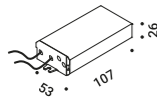

Compulsory accessories / Accessori obbligatori

Electrical power supply / Alimentazione elettrica

Driver LED		Not included
220-240V(100-127V)	350mA/17W(15W)/IP68/ON/OFF	1Z0240880

Optional accessories / Accessori opzionali

Installation kit / Kit installazione

Driver connector IP68 / Connettore driver IP68		Included
	1 Piece	1A1660000.00.00