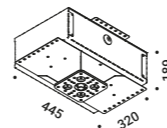

Trapdoor for plasterboard 12,5 mm / Botola per cartongesso 12,5 mm Not included			
Standard	Cut-out 400 x 400 mm	NULLA	1A3790000.00.00

Masonry Box / Cassaforma per laterizio Not included			
	Dimensions 189 x 445 mm	NULLA 18	1A2390000.00.00