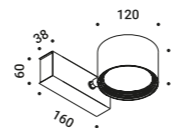

SPOT ENDLESS

Max 13W
48V DC
Driver not included
ENDLESS
LED Module not included

Matt White - ENDLESS	1A1080300.00.40
Matt Black - ENDLESS	1A1080400.00.40