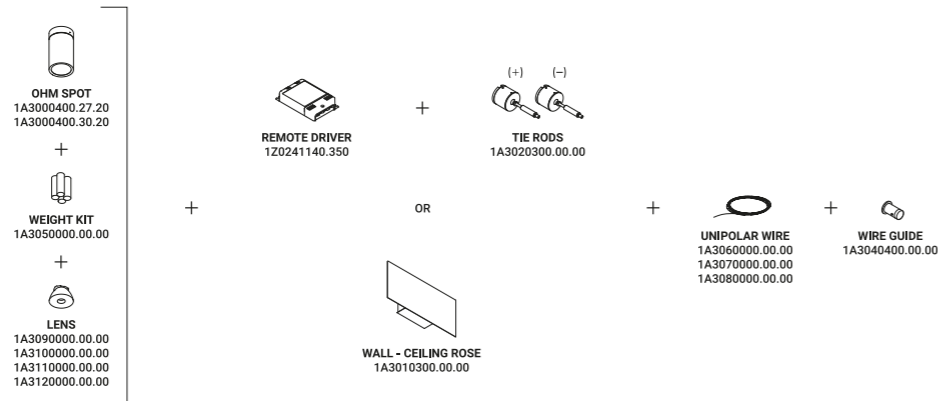

Suspension version

Systems / Direct / Indoor

Material Metal - PA
Finish .04 Matt Black

Note Special single-pole cable running between two walls and ceiling - Max 4 Spot on unipolar wire.

Speciale cavo unipolare tirato da parete a parete o a soffitto - Max 4 Spot su cavo unipolare.

OHM SPOT

3,2W
Max 350mA DC
2700K / 3000K
CRI 95
Driver not included
CE IP20

Matt Black - 2700K
Matt Black - 3000K

1A3000400.27.20
1A3000400.30.20

Compulsory accessories / Accessori obbligatori

Installation kit / Kit installazione

Tie rods / Tiranti		Not included
Matt White	2 Pieces	1A3020300.00.00

Unipolar wire - 12m / Cavo unipolare - 12m		Not included
	Max 60V DC	1A3060000.00.00

Unipolar wire - 24m / Cavo unipolare - 24m		Not included
	Max 60V DC	1A3070000.00.00

Unipolar wire - 48m / Cavo unipolare - 48m		Not included
	Max 60V DC	1A3080000.00.00