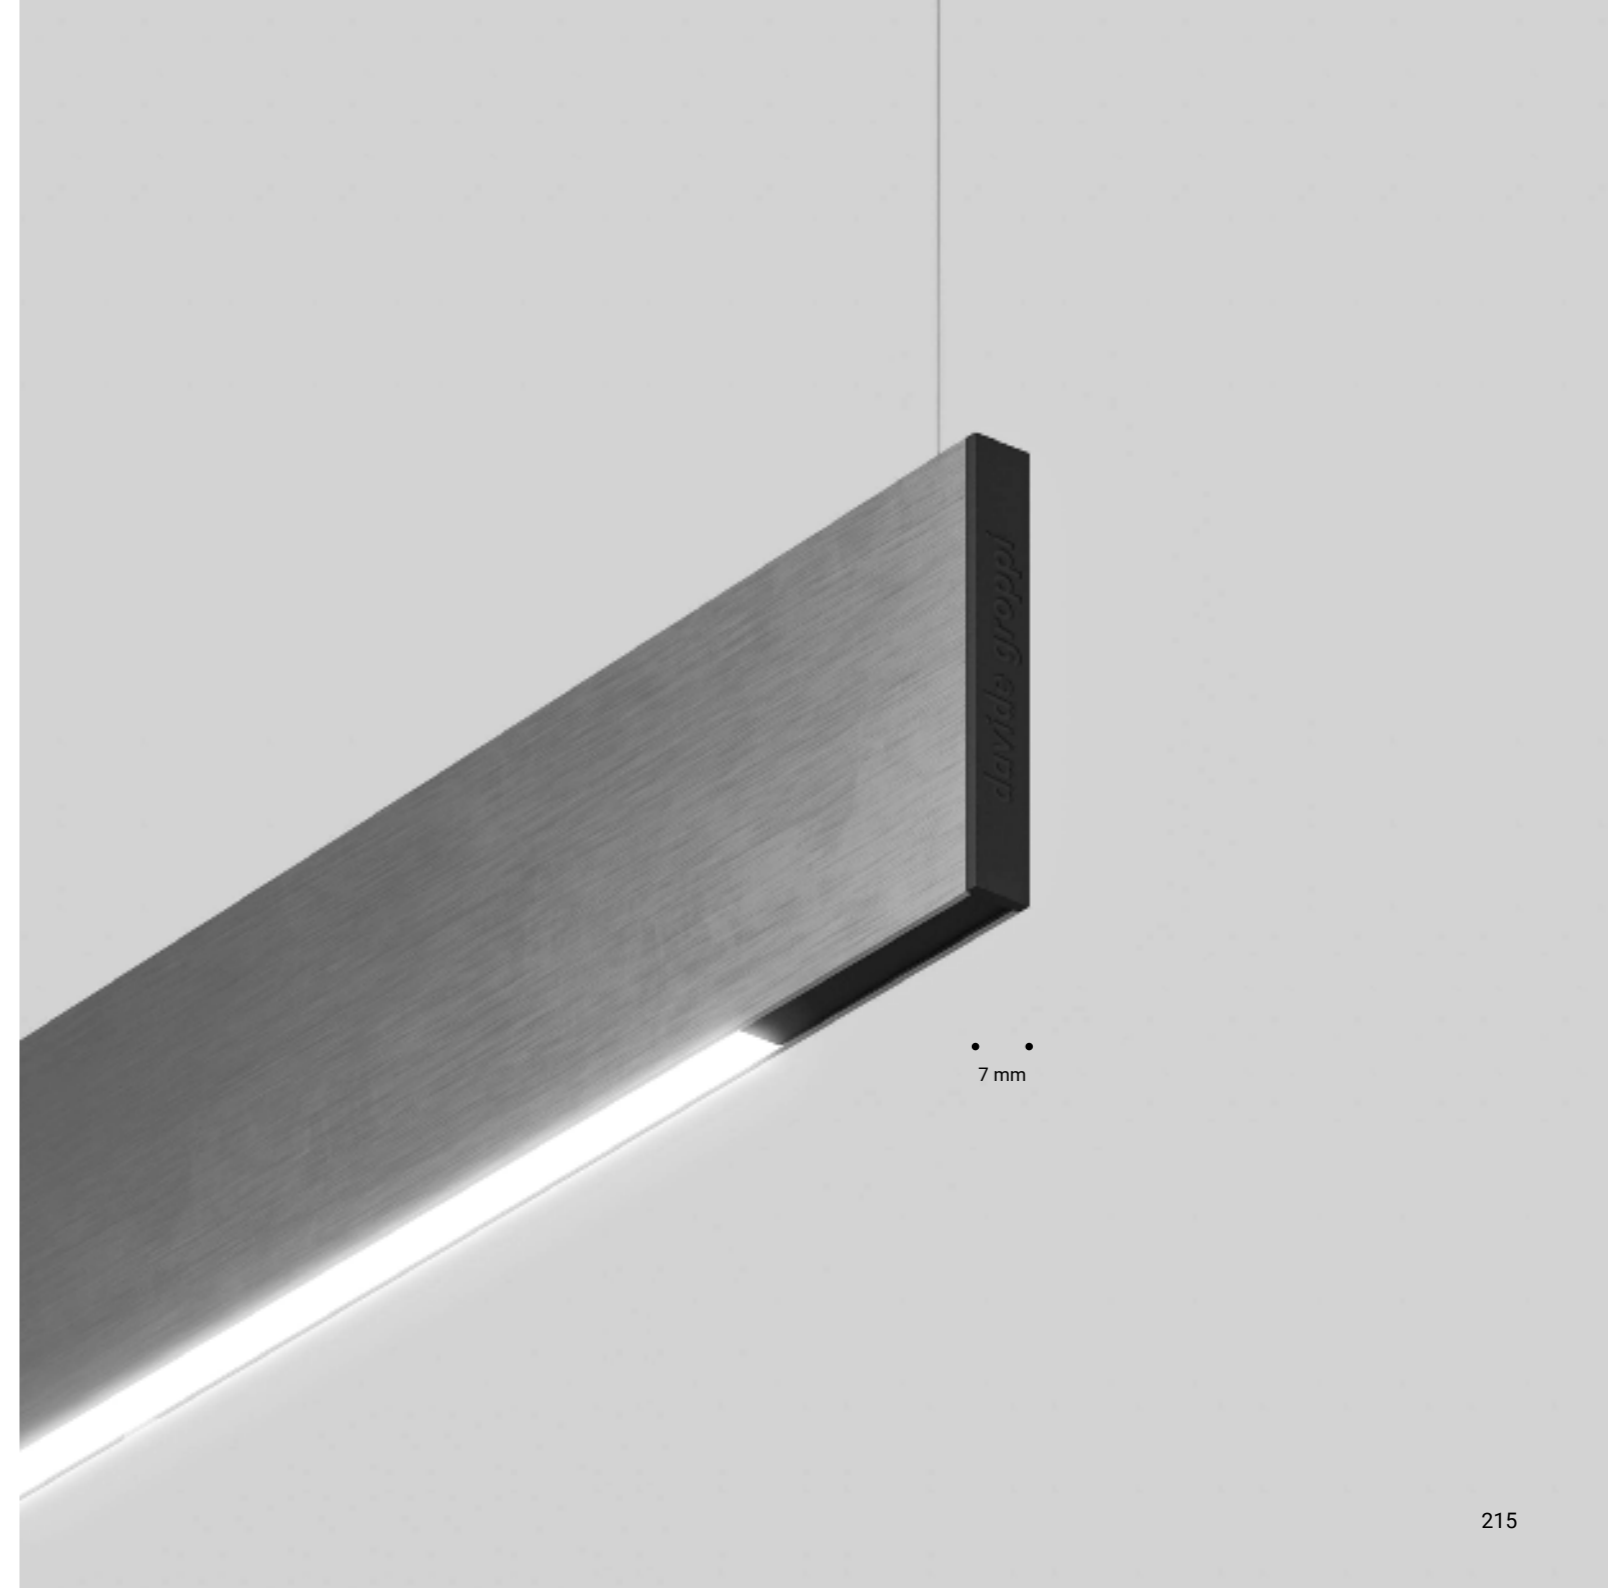

1X0050300.01.00

SOTTOSOPRA

Daide Groppi / 2023

The purity of the suspended cone encases a small light machine that produces direct, indirect and diffused light at the same time.

Sottosopra: pure, elegant, wonderfully efficient.