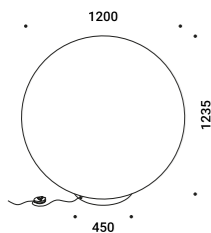

MOON 120 F

Diameter 1200 mm

Max 2x25W - E27

100-240V - 50/60Hz

Bulb not included

Dimmer on board

CE IP20

Standard - Dimmer on board

|1A4890000.00.06 |

Optional accessories / Accessori opzionali

Bulbs / Lampadine

LED - E27 - A60

Not included

220-240V - 11,2W - 360° -
2700K - 1521lm - CRI 90 -
Energy Efficiency D - Dimmable

MOON 80 F

1Y0330790

LED - E27 - A150

Not included

220-240V - 21W - 200° -
2700K - 2452lm - CRI >80 -
Energy Efficiency E - Dimmable

MOON 120 F

1Y0041470

Davide Groppi / 2023

MOON F

Optional accessories / Accessori opzionali

Other accessories / Altri accessori

Wooden crate / Cassa in legno

Not included

Packaging for air and sea shipping

MOON 120 F

49860010

Moisture barrier bag / Sacco barriera

Not included

Packaging for air and sea shipping

MOON 120 F

49860020