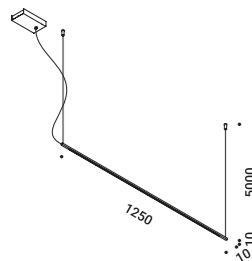

Suspension / Direct / Indoor

Material Metal - Methacrylate
Finish .03 Matt White .08 Brushed Brass

Note White ceiling rose luminaire - 304 Stainless steel suspension cables - Transparent coaxial cable.

Apparecchio con rosone bianco - Cavo di sospensione in acciaio INOX 304 - Cavo coassiale trasparente.

SHANGHAI 1

Power kit with plug model
15,5W
110-240V - 50/60Hz
2700K - 592lm / 3000K - 619lm
CRI >90
Driver included
Driver integrated
PUSH
CE IP20

Matt White - 2700K - PUSH
Matt White - 3000K - PUSH
Brushed Brass - 2700K - PUSH
Brushed Brass - 3000K - PUSH

1A3260300.27.04
1A3260300.30.04
1A3260800.27.04
1A3260800.30.04