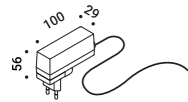

Optional accessories / Accessori opzionali

Electrical power supply / Alimentazione elettrica

Power supply / Alimentatore

Included

Matt Black

Input 110-240V - 50/60Hz -

Output 24V DC - 18W - IP20

1Z0431020