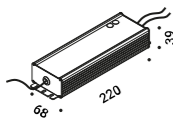

Compulsory accessories / Accessori obbligatori

Electrical power supply / Alimentazione elettrica

Driver LED				Not included
100-240V	24V/96W/IP67/1-10V	UTOPIA 6	1Z1120540