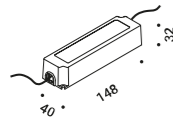

Compulsory accessories / Accessori obbligatori

Electrical power supply / Alimentazione elettrica

Driver LED		Not included
110-240V	24V/25W/IP67/ON/OFF	1Z1120620

Optional accessories / Accessori opzionali

Installation kit / Kit installazione

Driver connector IP68 / Connettore driver IP68		Included
	1 Piece	1A1660000.00.00