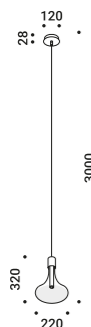

CATHODE ENDLESS

6,3W
48V DC
2700K - 264lm / 3000K - 284lm
CRI >90
Driver not included
ENDLESS

Matt White - 2700K - ENDLESS	1A2980300.27.40
Matt White - 3000K - ENDLESS	1A2980300.30.40
Brushed Brass - 2700K - ENDLESS	1A2980800.27.40
Brushed Brass - 3000K - ENDLESS	1A2980800.30.40