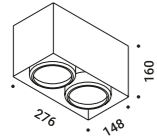

Ceiling / Direct / Indoor

Material Metal
Finish .03 Matt White .34 Matt White/Black Bicolor

Note Adjustable luminaire.

Apparecchio orientabile.

PUNTO 2 PL

Max 2x21W
100-240V - 50/60Hz
Driver included
Driver integrated
PUSH
LED Modules not included

CE IP20

Matt White - PUSH

1A1120300.00.04

Matt White/Black Bicolor - PUSH

1A1123400.00.04