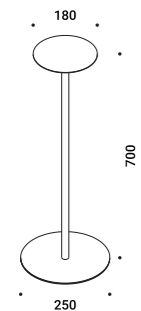

Table / Tavolino		Not included
Matt White		1A4020300.00.00
Matt Black		1A4020400.00.00

TeTaTeT Flûte

Davide Groppi / 2017

This is an evolution of our TeTaTeT lamp.
The lamp head is lightweight and appears to be floating in air.
The transparent column brings to mind the glasses
used in the classic "mise en place".
Magnetic fixing base.