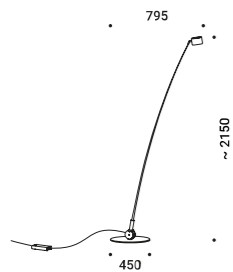

Floor / Direct / Indoor

Material Fiberglass - Metal
Finish **.03** Matt White **.04** Matt Black

Note Adjustable luminaire - White finish luminaire with white cable and black finish luminaire with black cable.

Apparecchio orientabile con cavo bianco per la finitura bianca e cavo nero per la finitura nera.

SAMPEI 230
Height 2150 mm
21W
220-240V - 50/60Hz
2700K - 1808lm / 3000K - 1890lm
CRI >90
Driver included
Dimmer on board
CE IP20

Matt White - 2700K - Dimmer on board
Matt White - 3000K - Dimmer on board
Matt Black - 2700K - Dimmer on board
Matt Black - 3000K - Dimmer on board

1A3730300.27.06
1A3730300.30.06
1A3730400.27.06
1A3730400.30.06