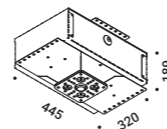

Masonry Box / Cassaforma per laterizio Not included			
	Dimensions 189 x 445 mm	NULLA 25	1A2380000.00.00