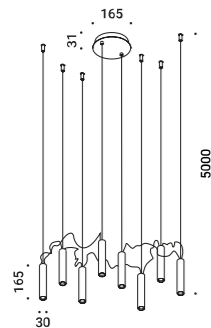

Suspension / Direct / Indoor

Material Metal
Finish .03 Matt White .26 Total Black

Note White finish luminaire with white ceiling rose and red wires - Black finish luminaire with black ceiling rose and anthracite gray wires - 304 Stainless steel suspension cables.

Apparecchio con rosone bianco e cavi rossi per la finitura bianca e rosone nero e cavi grigio antracite per la finitura nera - Cavo di sospensione in acciaio INOX 304.

SIMBIOSI

15W
110-240V - 50/60Hz
2700K - 931lm / 3000K - 960lm
CRI >90
Driver included
Driver integrated
DALI

CE IP20

Matt White - 2700K - DALI
Matt White - 3000K - DALI
Total Black - 2700K - DALI
Total Black - 3000K - DALI

1A2870300.27.01
1A2870300.30.01
1A2872600.27.01
1A2872600.30.01