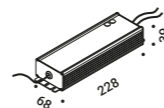

Compulsory accessories / Accessori obbligatori

Electrical power supply / Alimentazione elettrica

Driver LED				Not included
100-240V	24V/150W/IP67/1-10V	UTOPIA 12	1Z1120500