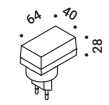

Optional accessories / Accessori opzionali

Electrical power supply / Alimentazione elettrica

Power supply / Alimentatore

Not included

Matt Black Input 110-240V - 50/60Hz -
Output 5V DC - 2A - 10W - IP20

1Z0000088