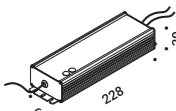

Driver LED		Not included	
100-240V	48V/150W/IP67/1-10V	INFINITO 12 / INFINITO 10 TW	1Z1120250