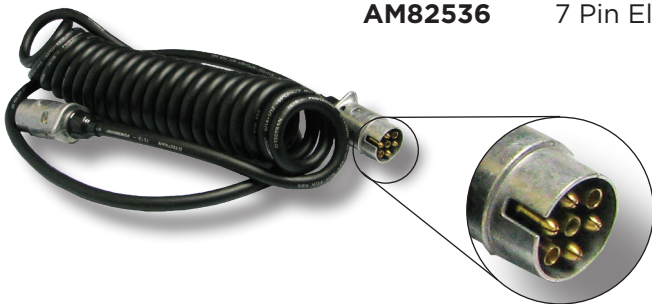

ABS & EBS

Suzie Coil ABS / EBS
4460008238/2 12V
4460082430 24V
82560 Multi-volt

AIR SUZIES

Standard Series
A856474

LongTail Series
A8564740

Air Brake Suzie Coils available in standard and long tail 1/2" diameter tube in, single, twin and trio with 1/4" NPT Fittings

ELECTRIC

AM82536 7 Pin Electric Suzie Coil