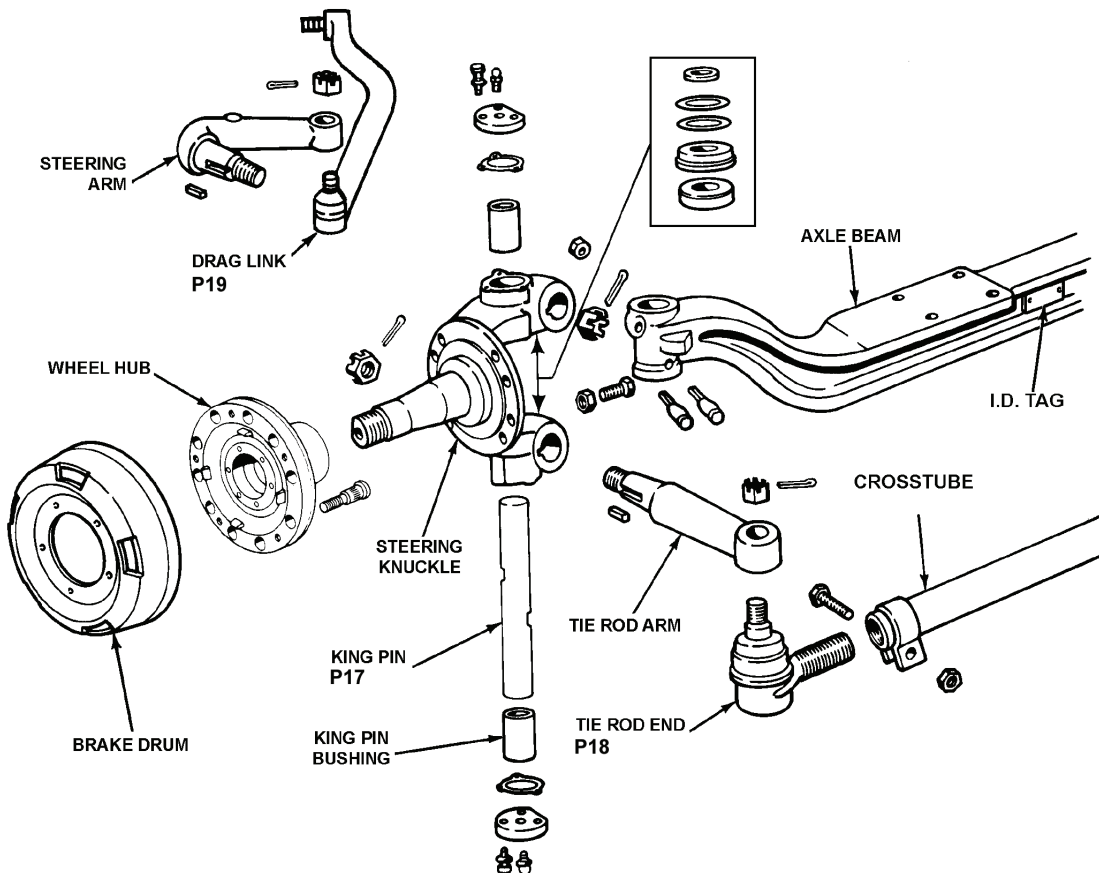

# Front Axle

## Components

TRT stocks a wide range of Front Axle and Steering components including King Pin Sets, Tie Rod Ends, Drag links etc.

### Meritor Fg941 (Typical Layout)

...for the long haul