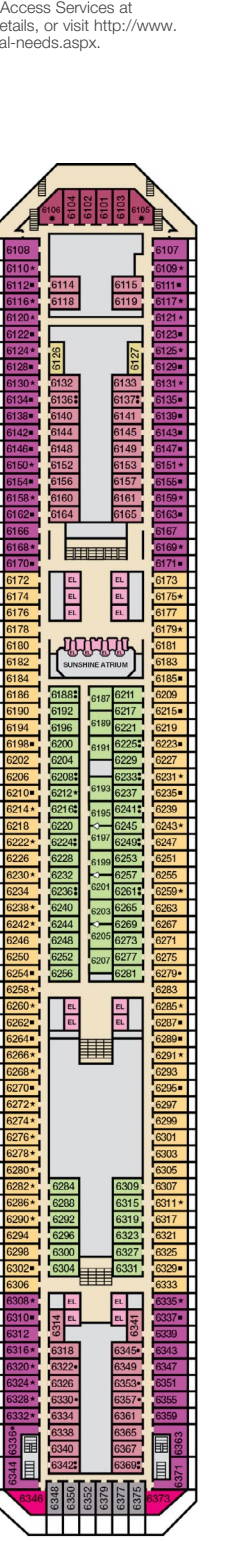

ACCOMMODATIONS SYMBOL LEGEND

- ▲ Twin Bed and Single Sofa Bed
- ★ 2 Twin Beds (convert to King) and Single Sofa Bed
- 2 Twin Beds (convert to King) and 1 Upper Pullman
- ◐ 2 Twin Beds (convert to King) and 2 Upper Pullmans
- 2 Twin Beds (convert to King), Single Sofa Bed and 1 Upper Pullman
- † 2 Twin Beds (convert to King) and Double Sofa Bed
- ▷ 2 Twin Beds (convert to King), Double Sofa Bed and 1 Lower Pullman
- ◆ Stateroom with 2 Porthole Windows
- ◁ Connecting staterooms (ideal for families and groups of friends)
- ✱ Twin Beds do not convert to a King Bed.
- U Unisex Wheelchair Accessible Restroom

- 4A 4B 4C 4D 4E 4F 4G Interior Staterooms: Beds do not convert to King when both Upper Pullmans are used.
- 6B Staterooms with obstructed views: 2318, 2319.
- Ⓢ All accommodations are non-smoking.

Accessible staterooms are available for guests with disabilities. Please contact Guest Access Services at 1-800-438-6744 ext. 70025 for details, or visit <http://www.carnival.com/about-carnival/special-needs.aspx>.

CATEGORIES

- 1A Interior Upper/Lower
- P1 Porthole
- 4A 4B 4C 4D 4E 4F 4G Interior
- 4J Interior with Picture Window (obstructed views)
- 6A 6B 6C 6D Ocean View
- 6J Scenic Ocean View
- 6K Scenic Grand Ocean View
- 8A 8B 8C 8D 8E Balcony
- 8M 8N Aft-View Extended Balcony
- 9B Premium Balcony
- 9C Premium Vista Balcony
- 0S Ocean Suite
- 0G Grand Suite
- 0S Captain's Suite

Deck 1 Deck 2 Lobby • Deck 3 Mezzanine • Deck 4 Promenade • Deck 5 Deck 6 Deck 7 Deck 8 Lido • Deck 9 Spa & Waterworks • Deck 10 Serenity & SportSquare Aft • Deck 11 Serenity • Deck 14