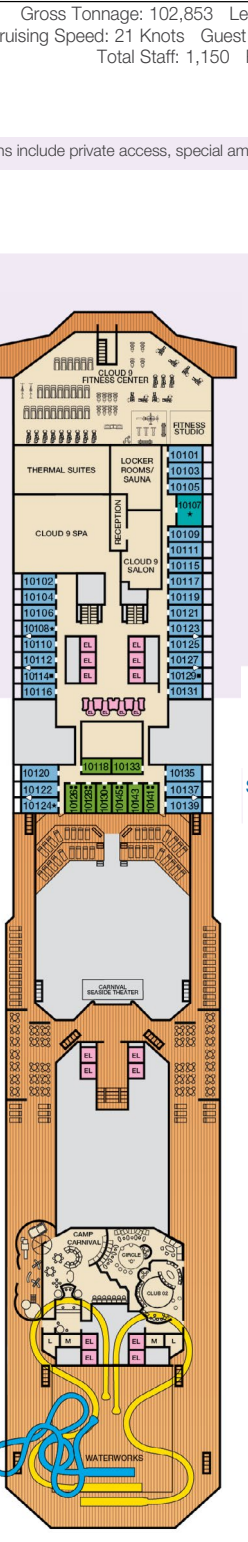

ACCOMMODATIONS SYMBOL LEGEND

- ▲ Twin Bed and Single Sofa Bed
- ★ 2 Twin Beds (convert to King) and Single Sofa Bed
- 2 Twin Beds (convert to King) and 1 Upper Pullman
- ◐ 2 Twin Beds (convert to King) and 2 Upper Pullmans
- 2 Twin Beds (convert to King), Single Sofa Bed and 1 Upper Pullman
- † 2 Twin Beds (convert to King) and Double Sofa Bed
- ▷ 2 Twin Beds (convert to King), Double Sofa Bed and 1 Lower Pullman
- ◆ Stateroom with 2 Porthole Windows
- ◁ Connecting staterooms (ideal for families and groups of friends)
- ✱ Twin Beds do not convert to a King Bed.
- U Unisex Wheelchair Accessible Restroom

- 4A 4B 4C 4D 4E 4F 4G Interior Staterooms: Beds do not convert to King when both Upper Pullmans are used.
- 6B Staterooms with obstructed views: 2318, 2319.
- Ⓢ All accommodations are non-smoking.

Accessible staterooms are available for guests with disabilities. Please contact Guest Access Services at 1-800-438-6744 ext. 70025 for details, or visit <http://www.carnival.com/about-carnival/special-needs.aspx>.

CATEGORIES

- 1A Interior Upper/Lower
- P1 Porthole
- 4A 4B 4C 4D 4E 4F 4G Interior
- 4J Interior with Picture Window (obstructed views)
- 6A 6B 6C 6D Ocean View
- 6J Scenic Ocean View
- 6K Scenic Grand Ocean View
- 8A 8B 8C 8D 8E Balcony
- 8M 8N Aft-View Extended Balcony
- 9B Premium Balcony
- 9C Premium Vista Balcony
- 0S Ocean Suite
- 0G Grand Suite
- 0S Captain's Suite

Deck 1 Deck 2 Lobby • Deck 3 Mezzanine • Deck 4 Promenade • Deck 5 Deck 6 Deck 7 Deck 8 Lido • Deck 9 Spa & Waterworks • Deck 10 Serenity & SportSquare Aft • Deck 11 Serenity • Deck 14