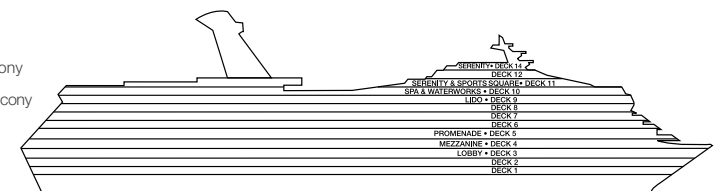

ACCOMMODATIONS SYMBOL LEGEND

- ▲ Twin Bed and Single Sofa Bed
- ★ 2 Twin Beds (convert to King) and Single Sofa Bed
- 2 Twin Beds (convert to King) and 1 Upper Pullman
- ◐ 2 Twin Beds (convert to King) and 2 Upper Pullmans
- 2 Twin Beds (convert to King), Single Sofa Bed and 1 Upper Pullman
- † 2 Twin Beds (convert to King) and Double Sofa Bed
- ▷ 2 Twin Beds (convert to King), Double Sofa Bed and 1 Lower Pullman
- Stateroom with 2 Porthole Windows
- ◁ Connecting staterooms (ideal for families and groups of friends)
- ✱ Twin Beds do not convert to a King Bed.
- U Unisex Wheelchair Accessible Restroom

- 4A 4B 4C 4D 4E 4F 4G Interior Staterooms: Beds do not convert to King when both Upper Pullmans are used.
- 6B Staterooms with obstructed views: 2318, 2319.
- Ⓢ All accommodations are non-smoking.

Accessible staterooms are available for guests with disabilities. Please contact Guest Access Services at 1-800-438-6744 ext. 70025 for details, or visit <http://www.carnival.com/about-carnival/special-needs.aspx>.

CATEGORIES

- 1A Interior Upper/Lower
- P1 Porthole
- 4A 4B 4C 4D 4E 4F 4G Interior
- 4J Interior with Picture Window (obstructed views)
- 6A 6B 6C 6D Ocean View
- 6J Scenic Ocean View
- 6K Scenic Grand Ocean View
- 8A 8B 8C 8D 8E Balcony
- 8M 8N Aft-View Extended Balcony
- 9B Premium Balcony
- 9C Premium Vista Balcony
- 0S Ocean Suite
- 0G Grand Suite
- 0S Captain's Suite

Gross Tonnage: 102,853 Length: 893 Feet Beam: 116 Feet
Cruising Speed: 21 Knots Guest Capacity: 3,002 (Double Occupancy)
Total Staff: 1,150 Registry: The Bahamas

4S Interior 8S 8T Balcony 5S Suite Spa accommodations include private access, special amenities and priority reservations at the Cloud 9 Spa.