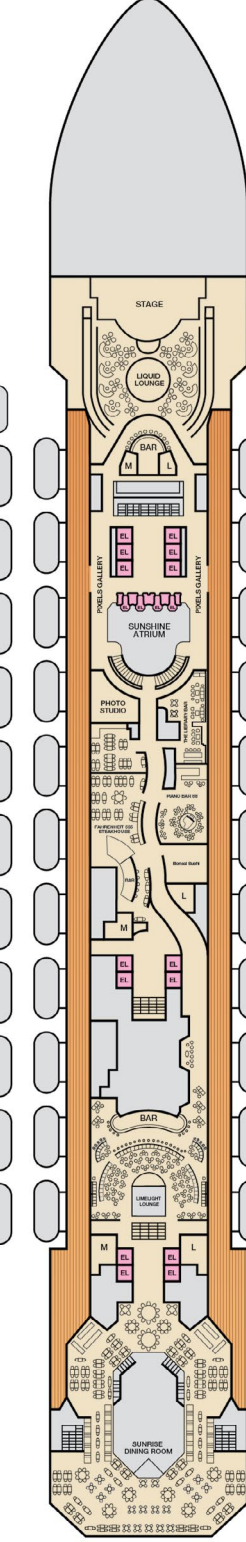

ACCOMMODATIONS SYMBOL LEGEND

- ▲ Twin Bed and Single Sofa Bed
- ★ 2 Twin Beds (convert to King) and Single Sofa Bed
- 2 Twin Beds (convert to King) and 1 Upper Pullman
- ◐ 2 Twin Beds (convert to King) and 2 Upper Pullmans
- 2 Twin Beds (convert to King), Single Sofa Bed and 1 Upper Pullman
- † 2 Twin Beds (convert to King) and Double Sofa Bed
- ▷ 2 Twin Beds (convert to King), Double Sofa Bed and 1 Lower Pullman
- ◆ Stateroom with 2 Porthole Windows
- ◁ Connecting staterooms (ideal for families and groups of friends)
- ✱ Twin Beds do not convert to a King Bed.
- U Unisex Wheelchair Accessible Restroom

- 4A 4B 4C 4D 4E 4F 4G Interior Staterooms: Beds do not convert to King when both Upper Pullmans are used.
- 6B Staterooms with obstructed views: 2318, 2319.
- Ⓢ All accommodations are non-smoking.

Accessible staterooms are available for guests with disabilities. Please contact Guest Access Services at 1-800-438-6744 ext. 70025 for details, or visit <http://www.carnival.com/about-carnival/special-needs.aspx>.

CATEGORIES

- 1A Interior Upper/Lower
- P1 Porthole
- 4A 4B 4C 4D 4E 4F 4G Interior
- 4J Interior with Picture Window (obstructed views)
- 6A 6B 6C 6D Ocean View
- 6J Scenic Ocean View
- 6K Scenic Grand Ocean View
- 8A 8B 8C 8D 8E Balcony
- 8M 8N Aft-View Extended Balcony
- 9B Premium Balcony
- 9C Premium Vista Balcony
- 0S Ocean Suite
- 0G Grand Suite
- 0S Captain's Suite

Deck 1 Deck 2 Lobby • Deck 3 Mezzanine • Deck 4 Promenade • Deck 5 Deck 6 Deck 7 Deck 8 Lido • Deck 9 Spa & Waterworks • Deck 10 Serenity & SportSquare Aft • Deck 11 Serenity • Deck 14