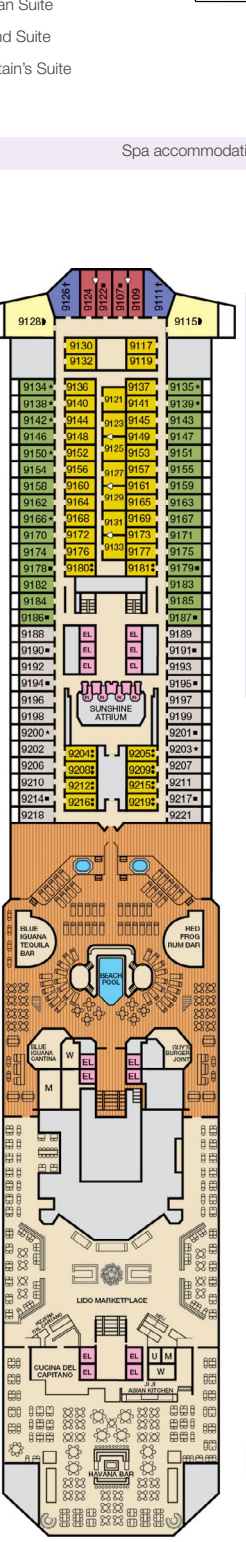

ACCOMMODATIONS SYMBOL LEGEND

- ▲ Twin Bed and Single Sofa Bed
- ★ 2 Twin Beds (convert to King) and Single Sofa Bed
- 2 Twin Beds (convert to King) and 1 Upper Pullman
- ◐ 2 Twin Beds (convert to King) and 2 Upper Pullmans
- 2 Twin Beds (convert to King), Single Sofa Bed and 1 Upper Pullman
- † 2 Twin Beds (convert to King) and Double Sofa Bed
- ▷ 2 Twin Beds (convert to King), Double Sofa Bed and 1 Lower Pullman
- ◆ Stateroom with 2 Porthole Windows
- ◁ Connecting staterooms (ideal for families and groups of friends)
- ✱ Twin Beds do not convert to a King Bed.
- U Unisex Wheelchair Accessible Restroom

- 4A 4B 4C 4D 4E 4F 4G Interior Staterooms: Beds do not convert to King when both Upper Pullmans are used.
- 6B Staterooms with obstructed views: 2318, 2319.
- Ⓢ All accommodations are non-smoking.

Accessible staterooms are available for guests with disabilities. Please contact Guest Access Services at 1-800-438-6744 ext. 70025 for details, or visit <http://www.carnival.com/about-carnival/special-needs.aspx>.

CATEGORIES

- 1A Interior Upper/Lower
- P1 Porthole
- 4A 4B 4C 4D 4E 4F 4G Interior
- 4J Interior with Picture Window (obstructed views)
- 6A 6B 6C 6D Ocean View
- 6J Scenic Ocean View
- 6K Scenic Grand Ocean View
- 8A 8B 8C 8D 8E Balcony
- 8M 8N Aft-View Extended Balcony
- 9B Premium Balcony
- 9C Premium Vista Balcony
- 0S Ocean Suite
- 0G Grand Suite
- 0S Captain's Suite

Deck 1 Deck 2 Lobby • Deck 3 Mezzanine • Deck 4 Promenade • Deck 5 Deck 6 Deck 7 Deck 8 Lido • Deck 9 Spa & Waterworks • Deck 10 Serenity & SportSquare Aft • Deck 11 Serenity • Deck 14