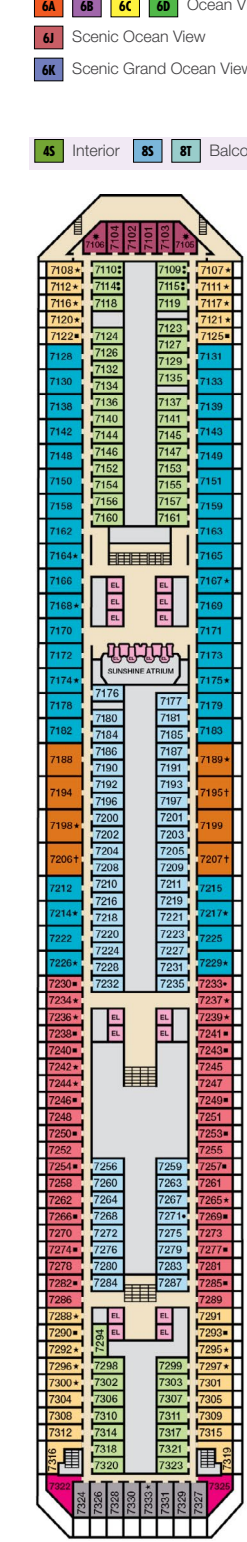

ACCOMMODATIONS SYMBOL LEGEND

- ▲ Twin Bed and Single Sofa Bed
- ★ 2 Twin Beds (convert to King) and Single Sofa Bed
- 2 Twin Beds (convert to King) and 1 Upper Pullman
- ◐ 2 Twin Beds (convert to King) and 2 Upper Pullmans
- 2 Twin Beds (convert to King), Single Sofa Bed and 1 Upper Pullman
- † 2 Twin Beds (convert to King) and Double Sofa Bed
- ▷ 2 Twin Beds (convert to King), Double Sofa Bed and 1 Lower Pullman
- ◆ Stateroom with 2 Porthole Windows
- ◁ Connecting staterooms (ideal for families and groups of friends)
- ✱ Twin Beds do not convert to a King Bed.
- U Unisex Wheelchair Accessible Restroom

- 4A 4B 4C 4D 4E 4F 4G Interior Staterooms: Beds do not convert to King when both Upper Pullmans are used.
- 6B Staterooms with obstructed views: 2318, 2319.
- Ⓢ All accommodations are non-smoking.

Accessible staterooms are available for guests with disabilities. Please contact Guest Access Services at 1-800-438-6744 ext. 70025 for details, or visit <http://www.carnival.com/about-carnival/special-needs.aspx>.

CATEGORIES

- 1A Interior Upper/Lower
- P1 Porthole
- 4A 4B 4C 4D 4E 4F 4G Interior
- 4J Interior with Picture Window (obstructed views)
- 6A 6B 6C 6D Ocean View
- 6J Scenic Ocean View
- 6K Scenic Grand Ocean View
- 8A 8B 8C 8D 8E Balcony
- 8M 8N Aft-View Extended Balcony
- 9B Premium Balcony
- 9C Premium Vista Balcony
- 0S Ocean Suite
- 0G Grand Suite
- 0S Captain's Suite

Gross Tonnage: 102,853 Length: 893 Feet Beam: 116 Feet
 Cruising Speed: 21 Knots Guest Capacity: 3,002 (Double Occupancy)
 Total Staff: 1,150 Registry: The Bahamas

4S Interior 8S 8T Balcony 5S Suite Spa accommodations include private access, special amenities and priority reservations at the Cloud 9 Spa.