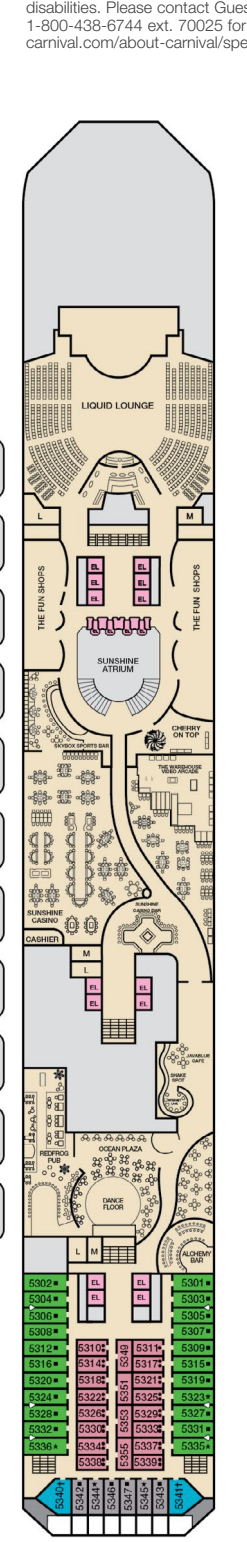

ACCOMMODATIONS SYMBOL LEGEND

- ▲ Twin Bed and Single Sofa Bed
- ★ 2 Twin Beds (convert to King) and Single Sofa Bed
- 2 Twin Beds (convert to King) and 1 Upper Pullman
- ◐ 2 Twin Beds (convert to King) and 2 Upper Pullmans
- 2 Twin Beds (convert to King), Single Sofa Bed and 1 Upper Pullman
- † 2 Twin Beds (convert to King) and Double Sofa Bed
- ▷ 2 Twin Beds (convert to King), Double Sofa Bed and 1 Lower Pullman
- ◆ Stateroom with 2 Porthole Windows
- ◁ Connecting staterooms (ideal for families and groups of friends)
- ✱ Twin Beds do not convert to a King Bed.
- U Unisex Wheelchair Accessible Restroom

- 4A 4B 4C 4D 4E 4F 4G Interior Staterooms: Beds do not convert to King when both Upper Pullmans are used.
- 6B Staterooms with obstructed views: 2318, 2319.
- Ⓢ All accommodations are non-smoking.

Accessible staterooms are available for guests with disabilities. Please contact Guest Access Services at 1-800-438-6744 ext. 70025 for details, or visit <http://www.carnival.com/about-carnival/special-needs.aspx>.

CATEGORIES

- 1A Interior Upper/Lower
- P1 Porthole
- 4A 4B 4C 4D 4E 4F 4G Interior
- 4J Interior with Picture Window (obstructed views)
- 6A 6B 6C 6D Ocean View
- 6J Scenic Ocean View
- 6K Scenic Grand Ocean View
- 8A 8B 8C 8D 8E Balcony
- 8M 8N Aft-View Extended Balcony
- 9B Premium Balcony
- 9C Premium Vista Balcony
- 0S Ocean Suite
- 0G Grand Suite
- 0S Captain's Suite

Deck 1 Deck 2 Lobby • Deck 3 Mezzanine • Deck 4 Promenade • Deck 5 Deck 6 Deck 7 Deck 8 Lido • Deck 9 Spa & Waterworks • Deck 10 Serenity & SportSquare Aft • Deck 11 Serenity • Deck 14