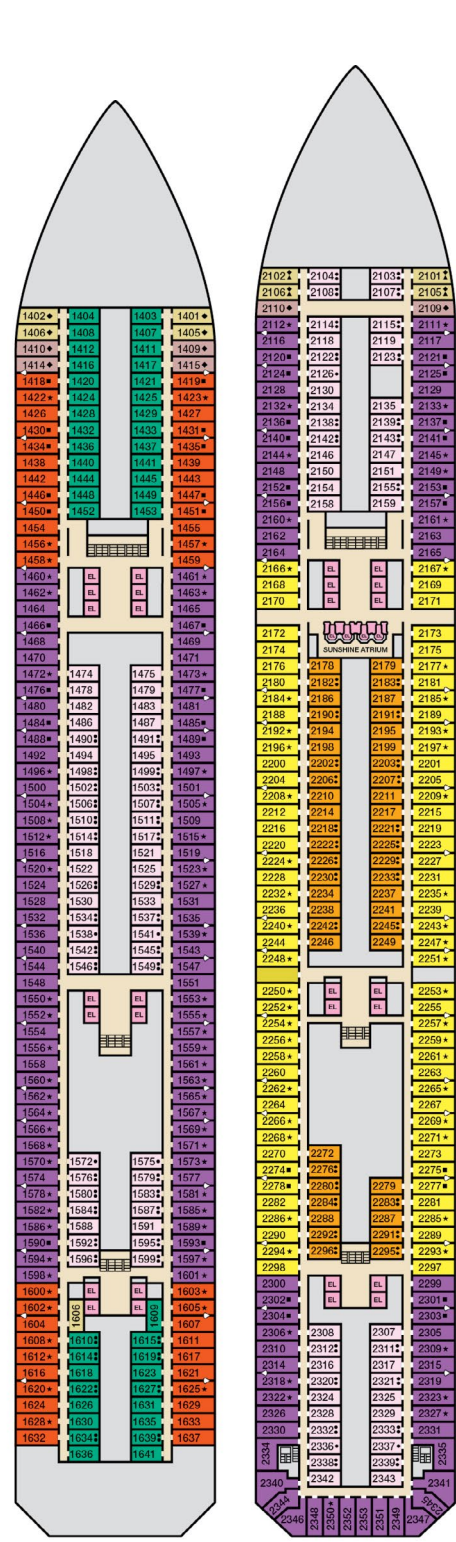

ACCOMMODATIONS SYMBOL LEGEND

- ▲ Twin Bed and Single Sofa Bed
- ★ 2 Twin Beds (convert to King) and Single Sofa Bed
- 2 Twin Beds (convert to King) and 1 Upper Pullman
- ◐ 2 Twin Beds (convert to King) and 2 Upper Pullmans
- 2 Twin Beds (convert to King), Single Sofa Bed and 1 Upper Pullman
- † 2 Twin Beds (convert to King) and Double Sofa Bed
- ▷ 2 Twin Beds (convert to King), Double Sofa Bed and 1 Lower Pullman
- ◆ Stateroom with 2 Porthole Windows
- ◁ Connecting staterooms (ideal for families and groups of friends)
- ✱ Twin Beds do not convert to a King Bed.
- U Unisex Wheelchair Accessible Restroom

- 4A 4B 4C 4D 4E 4F 4G Interior Staterooms: Beds do not convert to King when both Upper Pullmans are used.
- 6B Staterooms with obstructed views: 2318, 2319.
- Ⓢ All accommodations are non-smoking.

Accessible staterooms are available for guests with disabilities. Please contact Guest Access Services at 1-800-438-6744 ext. 70025 for details, or visit <http://www.carnival.com/about-carnival/special-needs.aspx>.

CATEGORIES

- 1A Interior Upper/Lower
- P1 Porthole
- 4A 4B 4C 4D 4E 4F 4G Interior
- 4J Interior with Picture Window (obstructed views)
- 6A 6B 6C 6D Ocean View
- 6J Scenic Ocean View
- 6K Scenic Grand Ocean View
- 8A 8B 8C 8D 8E Balcony
- 8M 8N Aft-View Extended Balcony
- 9B Premium Balcony
- 9C Premium Vista Balcony
- 0S Ocean Suite
- 0G Grand Suite
- 0S Captain's Suite

Gross Tonnage: 102,853 Length: 893 Feet Beam: 116 Feet
 Cruising Speed: 21 Knots Guest Capacity: 3,002 (Double Occupancy)
 Total Staff: 1,150 Registry: The Bahamas

4S Interior 8S 8T Balcony 5S Suite Spa accommodations include private access, special amenities and priority reservations at the Cloud 9 Spa.