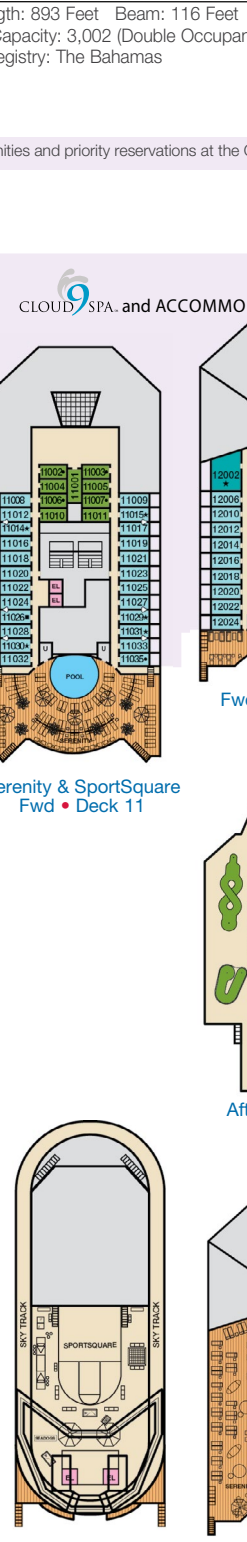

ACCOMMODATIONS SYMBOL LEGEND

- ▲ Twin Bed and Single Sofa Bed
- ★ 2 Twin Beds (convert to King) and Single Sofa Bed
- 2 Twin Beds (convert to King) and 1 Upper Pullman
- ◐ 2 Twin Beds (convert to King) and 2 Upper Pullmans
- 2 Twin Beds (convert to King), Single Sofa Bed and 1 Upper Pullman
- † 2 Twin Beds (convert to King) and Double Sofa Bed
- ▷ 2 Twin Beds (convert to King), Double Sofa Bed and 1 Lower Pullman
- ◆ Stateroom with 2 Porthole Windows
- ◁ Connecting staterooms (ideal for families and groups of friends)
- ✱ Twin Beds do not convert to a King Bed.
- U Unisex Wheelchair Accessible Restroom

- 4A 4B 4C 4D 4E 4F 4G Interior Staterooms: Beds do not convert to King when both Upper Pullmans are used.
- 6B Staterooms with obstructed views: 2318, 2319.
- Ⓢ All accommodations are non-smoking.

Accessible staterooms are available for guests with disabilities. Please contact Guest Access Services at 1-800-438-6744 ext. 70025 for details, or visit <http://www.carnival.com/about-carnival/special-needs.aspx>.

CATEGORIES

- 1A Interior Upper/Lower
- P1 Porthole
- 4A 4B 4C 4D 4E 4F 4G Interior
- 4J Interior with Picture Window (obstructed views)
- 6A 6B 6C 6D Ocean View
- 6J Scenic Ocean View
- 6K Scenic Grand Ocean View
- 8A 8B 8C 8D 8E Balcony
- 8M 8N Aft-View Extended Balcony
- 9B Premium Balcony
- 9C Premium Vista Balcony
- 0S Ocean Suite
- 0G Grand Suite
- 0S Captain's Suite

Gross Tonnage: 102,853 Length: 893 Feet Beam: 116 Feet
 Cruising Speed: 21 Knots Guest Capacity: 3,002 (Double Occupancy)
 Total Staff: 1,150 Registry: The Bahamas

4S Interior 8S 8T Balcony 5S Suite Spa accommodations include private access, special amenities and priority reservations at the Cloud 9 Spa.