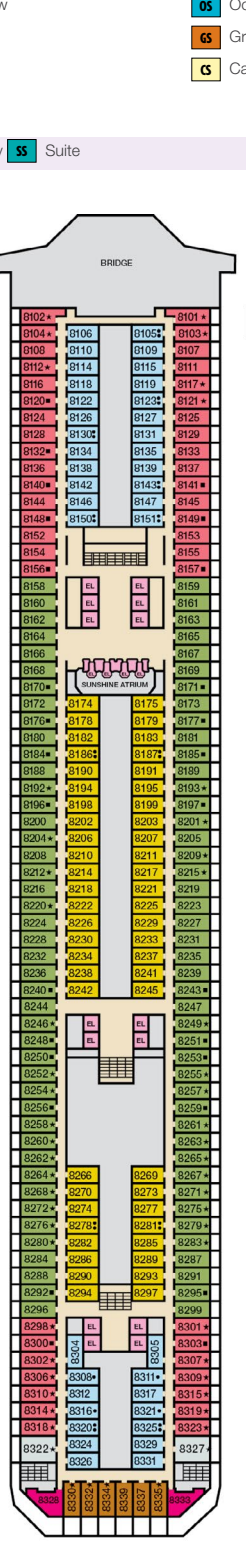

ACCOMMODATIONS SYMBOL LEGEND

- ▲ Twin Bed and Single Sofa Bed
- ★ 2 Twin Beds (convert to King) and Single Sofa Bed
- 2 Twin Beds (convert to King) and 1 Upper Pullman
- ◐ 2 Twin Beds (convert to King) and 2 Upper Pullmans
- 2 Twin Beds (convert to King), Single Sofa Bed and 1 Upper Pullman
- † 2 Twin Beds (convert to King) and Double Sofa Bed
- ▷ 2 Twin Beds (convert to King), Double Sofa Bed and 1 Lower Pullman
- ◆ Stateroom with 2 Porthole Windows
- ◁ Connecting staterooms (ideal for families and groups of friends)
- ✱ Twin Beds do not convert to a King Bed.
- U Unisex Wheelchair Accessible Restroom

- 4A 4B 4C 4D 4E 4F 4G Interior Staterooms: Beds do not convert to King when both Upper Pullmans are used.
- 6B Staterooms with obstructed views: 2318, 2319.
- Ⓢ All accommodations are non-smoking.

Accessible staterooms are available for guests with disabilities. Please contact Guest Access Services at 1-800-438-6744 ext. 70025 for details, or visit <http://www.carnival.com/about-carnival/special-needs.aspx>.

CATEGORIES

- 1A Interior Upper/Lower
- P1 Porthole
- 4A 4B 4C 4D 4E 4F 4G Interior
- 4J Interior with Picture Window (obstructed views)
- 6A 6B 6C 6D Ocean View
- 6J Scenic Ocean View
- 6K Scenic Grand Ocean View
- 8A 8B 8C 8D 8E Balcony
- 8M 8N Aft-View Extended Balcony
- 9B Premium Balcony
- 9C Premium Vista Balcony
- 0S Ocean Suite
- 0G Grand Suite
- 0S Captain's Suite

Gross Tonnage: 102,853 Length: 893 Feet Beam: 116 Feet
 Cruising Speed: 21 Knots Guest Capacity: 3,002 (Double Occupancy)
 Total Staff: 1,150 Registry: The Bahamas

4S Interior 8S 8T Balcony 5S Suite Spa accommodations include private access, special amenities and priority reservations at the Cloud 9 Spa.