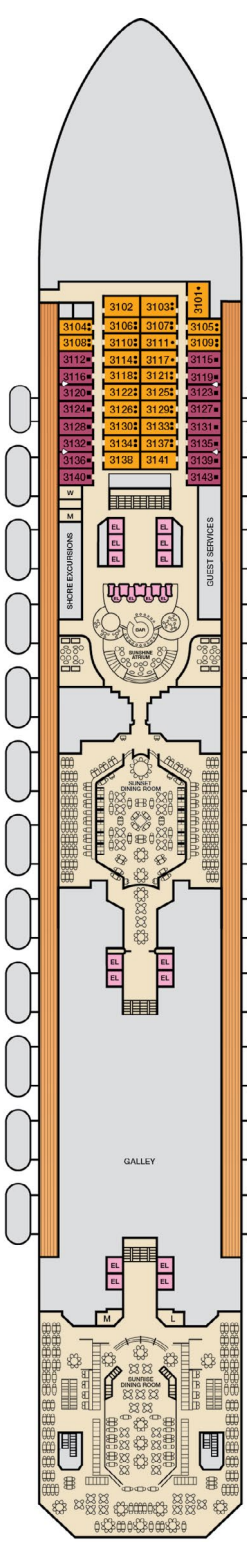

ACCOMMODATIONS SYMBOL LEGEND

- ▲ Twin Bed and Single Sofa Bed
- ★ 2 Twin Beds (convert to King) and Single Sofa Bed
- 2 Twin Beds (convert to King) and 1 Upper Pullman
- ◐ 2 Twin Beds (convert to King) and 2 Upper Pullmans
- 2 Twin Beds (convert to King), Single Sofa Bed and 1 Upper Pullman
- † 2 Twin Beds (convert to King) and Double Sofa Bed
- ▷ 2 Twin Beds (convert to King), Double Sofa Bed and 1 Lower Pullman
- ◆ Stateroom with 2 Porthole Windows
- ◁ Connecting staterooms (ideal for families and groups of friends)
- ✱ Twin Beds do not convert to a King Bed.
- U Unisex Wheelchair Accessible Restroom

- 4A 4B 4C 4D 4E 4F 4G Interior Staterooms: Beds do not convert to King when both Upper Pullmans are used.
- 6B Staterooms with obstructed views: 2318, 2319.
- Ⓢ All accommodations are non-smoking.

Accessible staterooms are available for guests with disabilities. Please contact Guest Access Services at 1-800-438-6744 ext. 70025 for details, or visit <http://www.carnival.com/about-carnival/special-needs.aspx>.

CATEGORIES

- 1A Interior Upper/Lower
- P1 Porthole
- 4A 4B 4C 4D 4E 4F 4G Interior
- 4J Interior with Picture Window (obstructed views)
- 6A 6B 6C 6D Ocean View
- 6J Scenic Ocean View
- 6K Scenic Grand Ocean View
- 8A 8B 8C 8D 8E Balcony
- 8M 8N Aft-View Extended Balcony
- 9B Premium Balcony
- 9C Premium Vista Balcony
- 0S Ocean Suite
- 0G Grand Suite
- 0S Captain's Suite

Deck 1 Deck 2 Lobby • Deck 3 Mezzanine • Deck 4 Promenade • Deck 5 Deck 6 Deck 7 Deck 8 Lido • Deck 9 Spa & Waterworks • Deck 10 Serenity & SportSquare Aft • Deck 11 Serenity • Deck 14