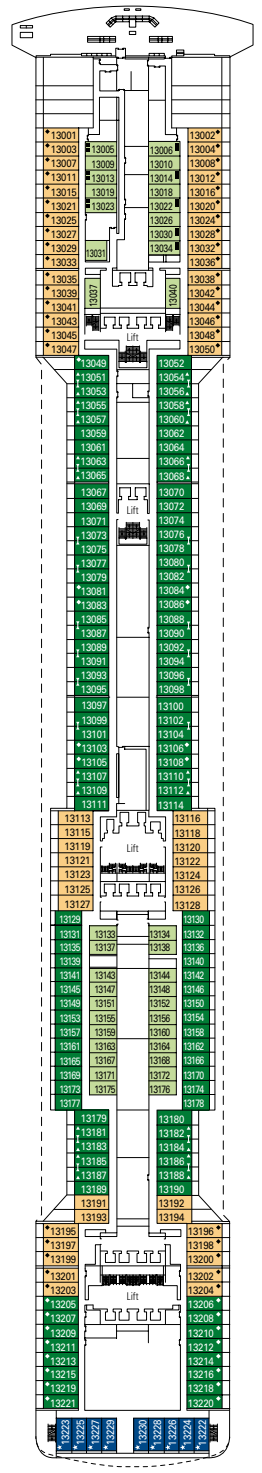

DECK PLAN & ACCOMMODATION

4.345 GUESTS
1.751 CABINS

GALAXY RESTAURANT

DECK 4
ATLANTE

DECK 5
SATURNO

DECK 6
ZEUS

DECK 7
APOLLO

DECK 8
ARTEMIDE

LA CANTINA DI BACCO

F1 SIMULATOR

DECK 9
MINERVA

DECK 10
GIUNONE

DECK 11
IRIDE

DECK 12
AURORA

DECK 13
CUPIDO

Elios Deck 18
 Urano Deck 16
 Mercurio Deck 15
 Afrodite Deck 14
 Cupido Deck 13
 Aurora Deck 12
 Iride Deck 11
 Giunone Deck 10
 Minerva Deck 9
 Artemide Deck 8
 Apollo Deck 7
 Zeus Deck 6
 Saturno Deck 5
 Atlante Deck 4

Elios Deck 18

MSC YACHT CLUB

1.751 CABINS

Royal Suites	2
Executive & Family Suites	3
Deluxe Suites*	64
Aurea Suites	28
Balcony*	1.134
Ocean View*	113
Interior*	405

* Including cabins for guests with disabilities or reduced mobility.

CABINS CATEGORIES

BELLA › Interior
BELLA › Ocean View
BELLA › Balcony

FANTASTICA › Interior
FANTASTICA › Ocean View
FANTASTICA › Balcony
FANTASTICA › Family Cabin**

AUREA › Balcony
AUREA › Suite°
AUREA › Suite with Balcony