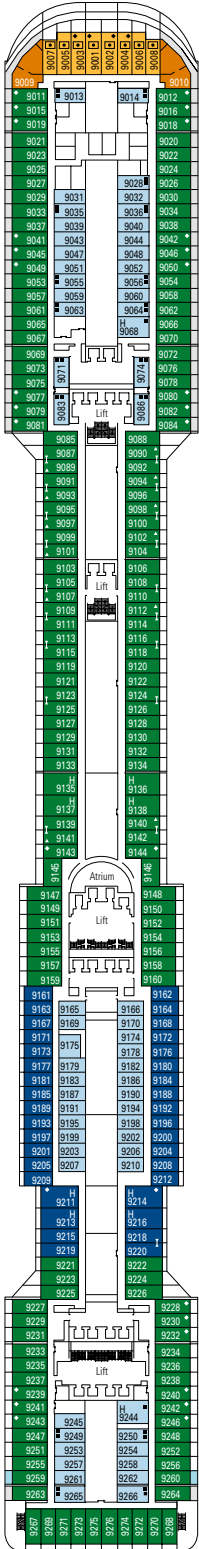

DECK PLAN & ACCOMMODATION

4.345 GUESTS
1.751 CABINS

GALAXY RESTAURANT

DECK 4
ATLANTE

DECK 5
SATURNO

DECK 6
ZEUS

DECK 7
APOLLO

DECK 8
ARTEMIDE

LA CANTINA DI BACCO

F1 SIMULATOR

DECK 9
MINERVA

DECK 10
GIUNONE

DECK 11
IRIDE

DECK 12
AURORA

DECK 13
CUPIDO

Elios Deck 18
 Urano Deck 16
 Mercurio Deck 15
 Afrodite Deck 14
 Cupido Deck 13
 Aurora Deck 12
 Iride Deck 11
 Giunone Deck 10
 Minerva Deck 9
 Artemide Deck 8
 Apollo Deck 7
 Zeus Deck 6
 Saturno Deck 5
 Atlante Deck 4

CABINS CATEGORIES

BELLA › Interior
BELLA › Ocean View
BELLA › Balcony

FANTASTICA › Interior
FANTASTICA › Ocean View
FANTASTICA › Balcony
FANTASTICA › Family Cabin**

AUREA › Balcony
AUREA › Suite°
AUREA › Suite with Balcony