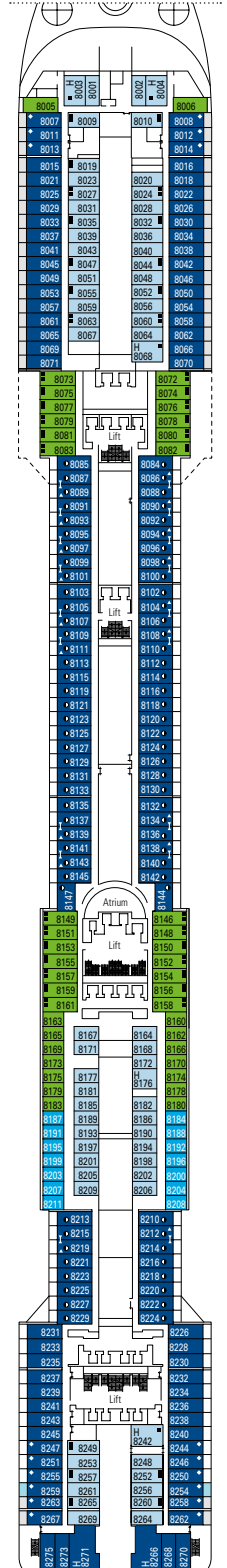

DECK PLAN & ACCOMMODATION

4.345 GUESTS
1.751 CABINS

GALAXY RESTAURANT

DECK 4
ATLANTE

DECK 5
SATURNO

DECK 6
ZEUS

DECK 7
APOLLO

DECK 8
ARTEMIDE

LA CANTINA DI BACCO

F1 SIMULATOR

DECK 9
MINERVA

DECK 10
GIUNONE

DECK 11
IRIDE

DECK 12
AURORA

DECK 13
CUPIDO

Elios Deck 18
 Urano Deck 16
 Mercurio Deck 15
 Afrodite Deck 14
 Cupido Deck 13
 Aurora Deck 12
 Iride Deck 11
 Giunone Deck 10
 Minerva Deck 9
 Artemide Deck 8
 Apollo Deck 7
 Zeus Deck 6
 Saturno Deck 5
 Atlante Deck 4

Elios Deck 18

MSC YACHT CLUB

1.751 CABINS

Royal Suites	2
Executive & Family Suites	3
Deluxe Suites*	64
Aurea Suites	28
Balcony*	1.134
Ocean View*	113
Interior*	405

* Including cabins for guests with disabilities or reduced mobility.

CABINS CATEGORIES

BELLA › Interior
BELLA › Ocean View
BELLA › Balcony

FANTASTICA › Interior
FANTASTICA › Ocean View
FANTASTICA › Balcony
FANTASTICA › Family Cabin**

AUREA › Balcony
AUREA › Suite°
AUREA › Suite with Balcony