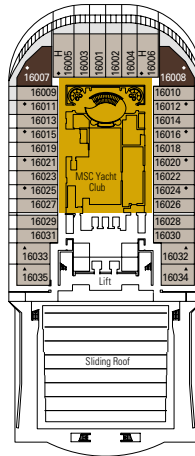

LA CANTINA DI BACCO

F1 SIMULATOR

DECK 9
MINERVA

DECK 10
GIUNONE

DECK 11
IRIDE

DECK 12
AURORA

DECK 13
CUPIDO

Elios Deck 18
 Urano Deck 16
 Mercurio Deck 15
 Afrodite Deck 14
 Cupido Deck 13
 Aurora Deck 12
 Iride Deck 11
 Giunone Deck 10
 Minerva Deck 9
 Artemide Deck 8
 Apollo Deck 7
 Zeus Deck 6
 Saturno Deck 5
 Atlante Deck 4

Elios Deck 18

MSC YACHT CLUB

1.751 CABINS

Royal Suites	2
Executive & Family Suites	3
Deluxe Suites*	64
Aurea Suites	28
Balcony*	1.134
Ocean View*	113
Interior*	405

* Including cabins for guests with disabilities or reduced mobility.