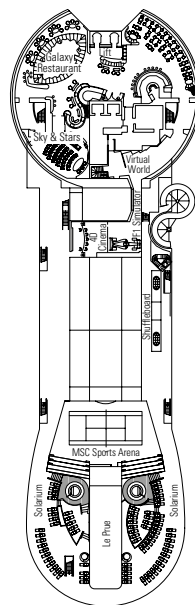

DECK PLAN & ACCOMMODATION

4.345 GUESTS
1.751 CABINS

GALAXY RESTAURANT

DECK 4
ATLANTE

DECK 5
SATURNO

DECK 6
ZEUS

DECK 7
APOLLO

DECK 8
ARTEMIDE

LA CANTINA DI BACCO

F1 SIMULATOR

DECK 9
MINERVA

DECK 10
GIUNONE

DECK 11
IRIDE

DECK 12
AURORA

DECK 13
CUPIDO

Elios Deck 18
 Urano Deck 16
 Mercurio Deck 15
 Afrodite Deck 14
 Cupido Deck 13
 Aurora Deck 12
 Iride Deck 11
 Giunone Deck 10
 Minerva Deck 9
 Artemide Deck 8
 Apollo Deck 7
 Zeus Deck 6
 Saturno Deck 5
 Atlante Deck 4

Elios Deck 18

MSC YACHT CLUB

1.751 CABINS

Royal Suites	2
Executive & Family Suites	3
Deluxe Suites*	64
Aurea Suites	28
Balcony*	1.134
Ocean View*	113
Interior*	405

* Including cabins for guests with disabilities or reduced mobility.

Ship configuration, data and descriptions may be subject to change depending on the season and on the destination and will be verified at the time of booking.

DECK 14
AFRODITE

DECK 15
MERCURIO

DECK 16
URANO