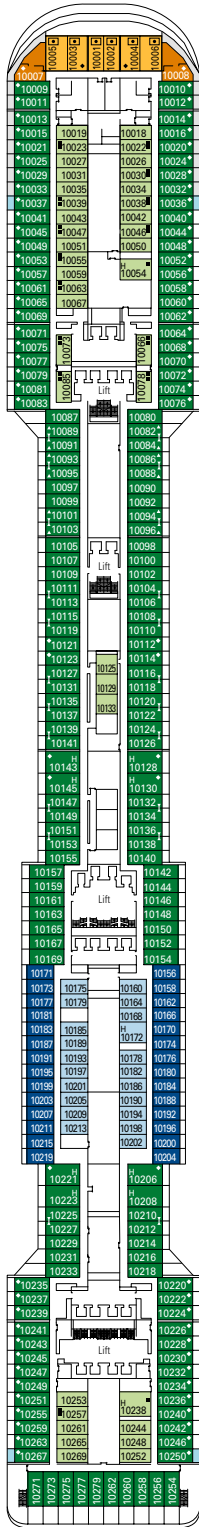

DECK PLAN & ACCOMMODATION

4.345 GUESTS
1.751 CABINS

GALAXY RESTAURANT

DECK 4
ATLANTE

DECK 5
SATURNO

DECK 6
ZEUS

DECK 7
APOLLO

DECK 8
ARTEMIDE

LA CANTINA DI BACCO

F1 SIMULATOR

DECK 9
MINERVA

DECK 10
GIUNONE

DECK 11
IRIDE

DECK 12
AURORA

DECK 13
CUPIDO

Elios Deck 18
 Urano Deck 16
 Mercurio Deck 15
 Afrodite Deck 14
 Cupido Deck 13
 Aurora Deck 12
 Iride Deck 11
 Giunone Deck 10
 Minerva Deck 9
 Artemide Deck 8
 Apollo Deck 7
 Zeus Deck 6
 Saturno Deck 5
 Atlante Deck 4

Elios Deck 18

MSC YACHT CLUB

1.751 CABINS

Royal Suites	2
Executive & Family Suites	3
Deluxe Suites*	64
Aurea Suites	28
Balcony*	1.134
Ocean View*	113
Interior*	405

* Including cabins for guests with disabilities or reduced mobility.

CABINS CATEGORIES

BELLA › Interior
BELLA › Ocean View
BELLA › Balcony

FANTASTICA › Interior
FANTASTICA › Ocean View
FANTASTICA › Balcony
FANTASTICA › Family Cabin**

AUREA › Balcony
AUREA › Suite°
AUREA › Suite with Balcony