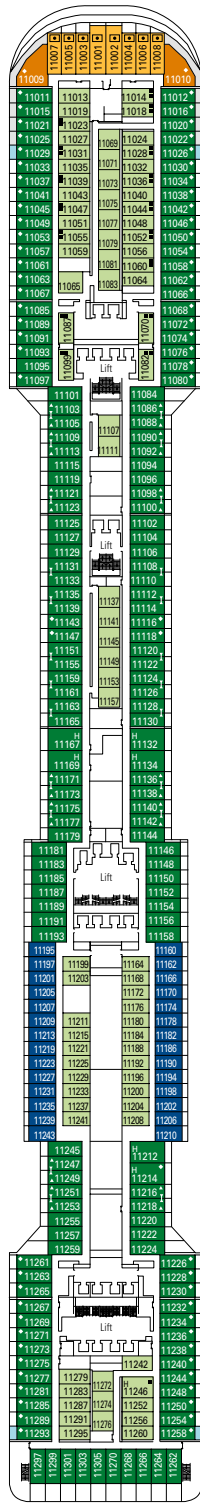

DECK PLAN & ACCOMMODATION

4.345 GUESTS
1.751 CABINS

GALAXY RESTAURANT

DECK 4
ATLANTE

DECK 5
SATURNO

DECK 6
ZEUS

DECK 7
APOLLO

DECK 8
ARTEMIDE

LA CANTINA DI BACCO

F1 SIMULATOR

DECK 9
MINERVA

DECK 10
GIUNONE

DECK 11
IRIDE

DECK 12
AURORA

DECK 13
CUPIDO

Elios Deck 18
 Urano Deck 16
 Mercurio Deck 15
 Afrodite Deck 14
 Cupido Deck 13
 Aurora Deck 12
 Iride Deck 11
 Giunone Deck 10
 Minerva Deck 9
 Artemide Deck 8
 Apollo Deck 7
 Zeus Deck 6
 Saturno Deck 5
 Atlante Deck 4

Elios Deck 18

MSC YACHT CLUB

1.751 CABINS

Royal Suites	2
Executive & Family Suites	3
Deluxe Suites*	64
Aurea Suites	28
Balcony*	1.134
Ocean View*	113
Interior*	405

* Including cabins for guests with disabilities or reduced mobility.

CABINS CATEGORIES

BELLA › Interior
BELLA › Ocean View
BELLA › Balcony

FANTASTICA › Interior
FANTASTICA › Ocean View
FANTASTICA › Balcony
FANTASTICA › Family Cabin**

AUREA › Balcony
AUREA › Suite°
AUREA › Suite with Balcony