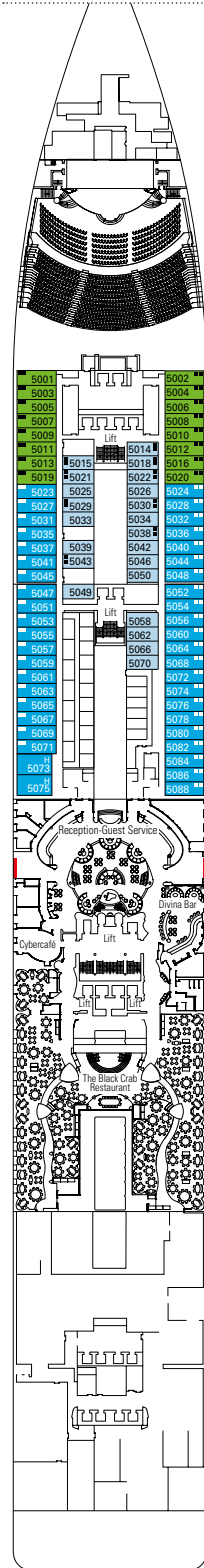

DECK PLAN & ACCOMMODATION

4.345 GUESTS
1.751 CABINS

GALAXY RESTAURANT

DECK 4
ATLANTE

DECK 5
SATURNO

DECK 6
ZEUS

DECK 7
APOLLO

DECK 8
ARTEMIDE

LA CANTINA DI BACCO

F1 SIMULATOR

DECK 9
MINERVA

DECK 10
GIUNONE

DECK 11
IRIDE

DECK 12
AURORA

DECK 13
CUPIDO

Elios Deck 18
 Urano Deck 16
 Mercurio Deck 15
 Afrodite Deck 14
 Cupido Deck 13
 Aurora Deck 12
 Iride Deck 11
 Giunone Deck 10
 Minerva Deck 9
 Artemide Deck 8
 Apollo Deck 7
 Zeus Deck 6
 Saturno Deck 5
 Atlante Deck 4

CABINS CATEGORIES

BELLA › Interior
BELLA › Ocean View
BELLA › Balcony

FANTASTICA › Interior
FANTASTICA › Ocean View
FANTASTICA › Balcony
FANTASTICA › Family Cabin**

AUREA › Balcony
AUREA › Suite°
AUREA › Suite with Balcony