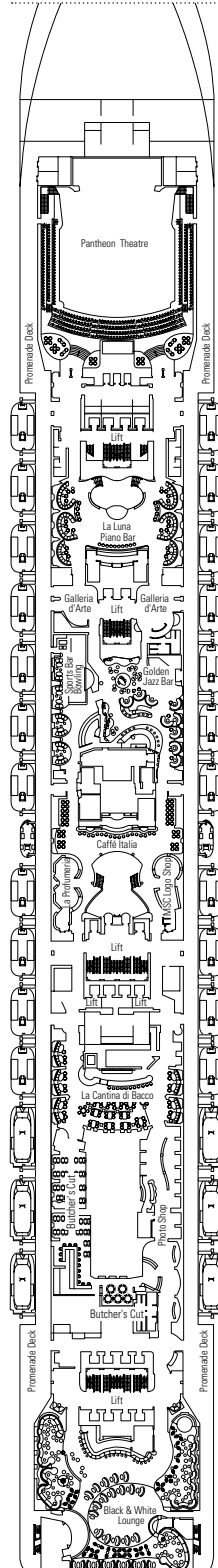

DECK PLAN & ACCOMMODATION

4.345 GUESTS
1.751 CABINS

GALAXY RESTAURANT

DECK 4
ATLANTE

DECK 5
SATURNO

DECK 6
ZEUS

DECK 7
APOLLO

DECK 8
ARTEMIDE

LA CANTINA DI BACCO

F1 SIMULATOR

DECK 9
MINERVA

DECK 10
GIUNONE

DECK 11
IRIDE

DECK 12
AURORA

DECK 13
CUPIDO

Elios Deck 18
 Urano Deck 16
 Mercurio Deck 15
 Afrodite Deck 14
 Cupido Deck 13
 Aurora Deck 12
 Iride Deck 11
 Giunone Deck 10
 Minerva Deck 9
 Artemide Deck 8
 Apollo Deck 7
 Zeus Deck 6
 Saturno Deck 5
 Atlante Deck 4

LEGEND

- ▲ Sofa bed
- ◆ Double sofa bed
- 3rd bed is a pullman bed
- 3rd and 4th beds are pullman beds
- ↔ Connecting cabins
- ◻ Cabin with panoramic sealed window
- H Cabin for guests with disabilities or reduced mobility
- ★ Juliet balcony (non-walkable area)
- ◐ Cabins with partial view
- Balcony with metal balustrade
- Balcony with half glass half metal balustrade