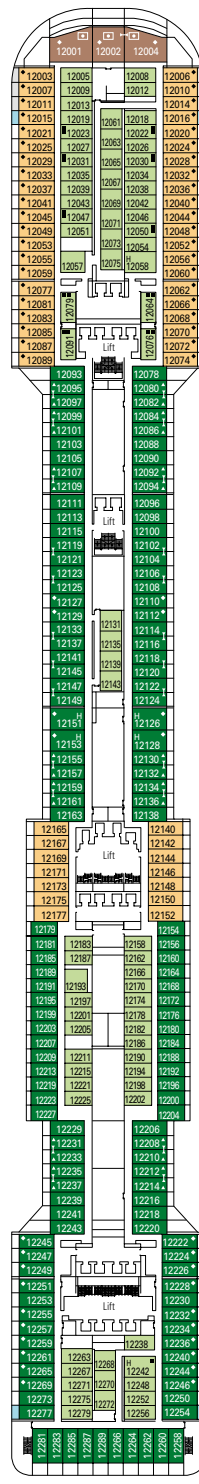

DECK PLAN & ACCOMMODATION

4.345 GUESTS
1.751 CABINS

GALAXY RESTAURANT

DECK 4
ATLANTE

DECK 5
SATURNO

DECK 6
ZEUS

DECK 7
APOLLO

DECK 8
ARTEMIDE

LA CANTINA DI BACCO

F1 SIMULATOR

DECK 9
MINERVA

DECK 10
GIUNONE

DECK 11
IRIDE

DECK 12
AURORA

DECK 13
CUPIDO

Elios Deck 18
 Urano Deck 16
 Mercurio Deck 15
 Afrodite Deck 14
 Cupido Deck 13
 Aurora Deck 12
 Iride Deck 11
 Giunone Deck 10
 Minerva Deck 9
 Artemide Deck 8
 Apollo Deck 7
 Zeus Deck 6
 Saturno Deck 5
 Atlante Deck 4

Elios Deck 18

MSC YACHT CLUB

1.751 CABINS

Royal Suites	2
Executive & Family Suites	3
Deluxe Suites*	64
Aurea Suites	28
Balcony*	1.134
Ocean View*	113
Interior*	405

* Including cabins for guests with disabilities or reduced mobility.

CABINS CATEGORIES

BELLA › Interior
BELLA › Ocean View
BELLA › Balcony

FANTASTICA › Interior
FANTASTICA › Ocean View
FANTASTICA › Balcony
FANTASTICA › Family Cabin**

AUREA › Balcony
AUREA › Suite°
AUREA › Suite with Balcony