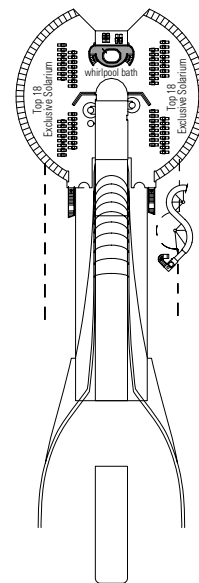

LA CANTINA DI BACCO

F1 SIMULATOR

DECK 9
MINERVA

DECK 10
GIUNONE

DECK 11
IRIDE

DECK 12
AURORA

DECK 13
CUPIDO

Elios Deck 18
 Urano Deck 16
 Mercurio Deck 15
 Afrodite Deck 14
 Cupido Deck 13
 Aurora Deck 12
 Iride Deck 11
 Giunone Deck 10
 Minerva Deck 9
 Artemide Deck 8
 Apollo Deck 7
 Zeus Deck 6
 Saturno Deck 5
 Atlante Deck 4

Elios Deck 18

MSC YACHT CLUB

1.751 CABINS

Royal Suites	2
Executive & Family Suites	3
Deluxe Suites*	64
Aurea Suites	28
Balcony*	1.134
Ocean View*	113
Interior*	405

* Including cabins for guests with disabilities or reduced mobility.