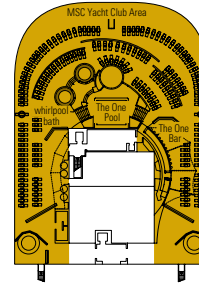

DECK PLAN & ACCOMMODATION

4.345 GUESTS
1.751 CABINS

GALAXY RESTAURANT

DECK 4
ATLANTE

DECK 5
SATURNO

DECK 6
ZEUS

DECK 7
APOLLO

DECK 8
ARTEMIDE

LA CANTINA DI BACCO

F1 SIMULATOR

DECK 9
MINERVA

DECK 10
GIUNONE

DECK 11
IRIDE

DECK 12
AURORA

DECK 13
CUPIDO

Elios Deck 18
 Urano Deck 16
 Mercurio Deck 15
 Afrodite Deck 14
 Cupido Deck 13
 Aurora Deck 12
 Iride Deck 11
 Giunone Deck 10
 Minerva Deck 9
 Artemide Deck 8
 Apollo Deck 7
 Zeus Deck 6
 Saturno Deck 5
 Atlante Deck 4

Elios Deck 18

MSC YACHT CLUB

1.751 CABINS

Royal Suites	2
Executive & Family Suites	3
Deluxe Suites*	64
Aurea Suites	28
Balcony*	1.134
Ocean View*	113
Interior*	405

* Including cabins for guests with disabilities or reduced mobility.