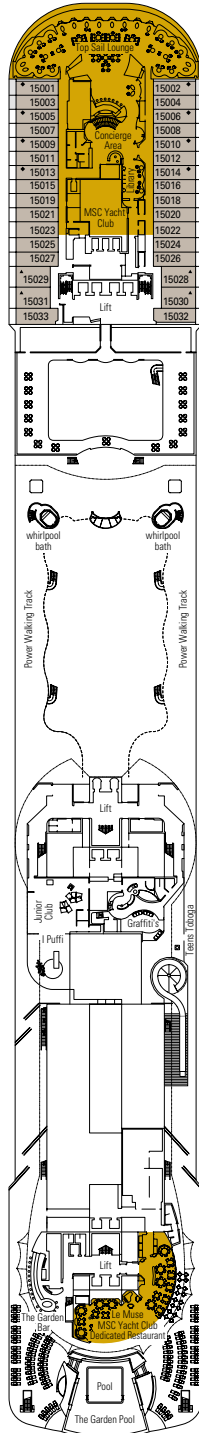

DECK PLAN & ACCOMMODATION

4.345 GUESTS
1.751 CABINS

GALAXY RESTAURANT

DECK 4
ATLANTE

DECK 5
SATURNO

DECK 6
ZEUS

DECK 7
APOLLO

DECK 8
ARTEMIDE

LA CANTINA DI BACCO

F1 SIMULATOR

DECK 9
MINERVA

DECK 10
GIUNONE

DECK 11
IRIDE

DECK 12
AURORA

DECK 13
CUPIDO

Elios Deck 18
 Urano Deck 16
 Mercurio Deck 15
 Afrodite Deck 14
 Cupido Deck 13
 Aurora Deck 12
 Iride Deck 11
 Giunone Deck 10
 Minerva Deck 9
 Artemide Deck 8
 Apollo Deck 7
 Zeus Deck 6
 Saturno Deck 5
 Atlante Deck 4

Elios Deck 18

MSC YACHT CLUB

1.751 CABINS

Royal Suites	2
Executive & Family Suites	3
Deluxe Suites*	64
Aurea Suites	28
Balcony*	1.134
Ocean View*	113
Interior*	405

* Including cabins for guests with disabilities or reduced mobility.

CABINS CATEGORIES

BELLA › Interior
BELLA › Ocean View
BELLA › Balcony

FANTASTICA › Interior
FANTASTICA › Ocean View
FANTASTICA › Balcony
FANTASTICA › Family Cabin**

AUREA › Balcony
AUREA › Suite°
AUREA › Suite with Balcony