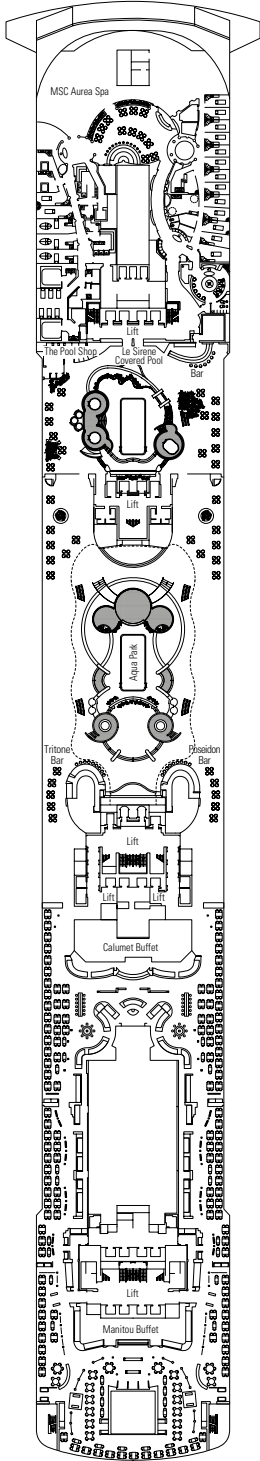

DECK PLAN & ACCOMMODATION

4.345 GUESTS
1.751 CABINS

GALAXY RESTAURANT

DECK 4
ATLANTE

DECK 5
SATURNO

DECK 6
ZEUS

DECK 7
APOLLO

DECK 8
ARTEMIDE

LA CANTINA DI BACCO

F1 SIMULATOR

DECK 9
MINERVA

DECK 10
GIUNONE

DECK 11
IRIDE

DECK 12
AURORA

DECK 13
CUPIDO

Elios Deck 18
 Urano Deck 16
 Mercurio Deck 15
 Afrodite Deck 14
 Cupido Deck 13
 Aurora Deck 12
 Iride Deck 11
 Giunone Deck 10
 Minerva Deck 9
 Artemide Deck 8
 Apollo Deck 7
 Zeus Deck 6
 Saturno Deck 5
 Atlante Deck 4

Elios Deck 18

MSC YACHT CLUB

1.751 CABINS

Royal Suites	2
Executive & Family Suites	3
Deluxe Suites*	64
Aurea Suites	28
Balcony*	1.134
Ocean View*	113
Interior*	405

* Including cabins for guests with disabilities or reduced mobility.

CABINS CATEGORIES

BELLA › Interior
BELLA › Ocean View
BELLA › Balcony

FANTASTICA › Interior
FANTASTICA › Ocean View
FANTASTICA › Balcony
FANTASTICA › Family Cabin**

AUREA › Balcony
AUREA › Suite°
AUREA › Suite with Balcony