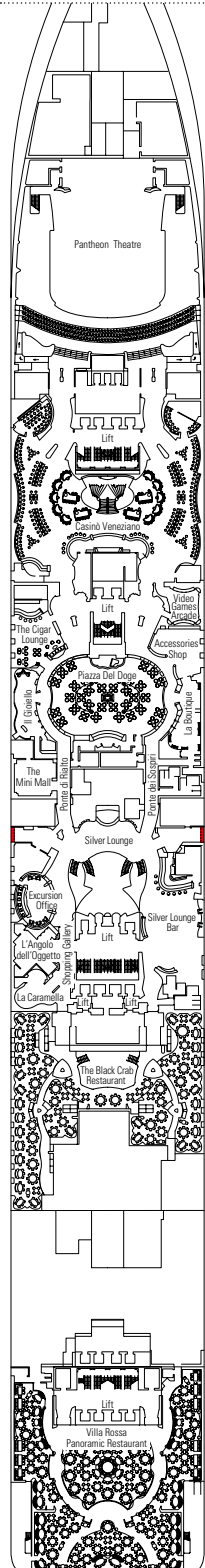

DECK PLAN & ACCOMMODATION

4.345 GUESTS
1.751 CABINS

GALAXY RESTAURANT

DECK 4
ATLANTE

DECK 5
SATURNO

DECK 6
ZEUS

DECK 7
APOLLO

DECK 8
ARTEMIDE

LA CANTINA DI BACCO

F1 SIMULATOR

DECK 9
MINERVA

DECK 10
GIUNONE

DECK 11
IRIDE

DECK 12
AURORA

DECK 13
CUPIDO

Elios Deck 18
 Urano Deck 16
 Mercurio Deck 15
 Afrodite Deck 14
 Cupido Deck 13
 Aurora Deck 12
 Iride Deck 11
 Giunone Deck 10
 Minerva Deck 9
 Artemide Deck 8
 Apollo Deck 7
 Zeus Deck 6
 Saturno Deck 5
 Atlante Deck 4

CABINS CATEGORIES

BELLA › Interior
BELLA › Ocean View
BELLA › Balcony

FANTASTICA › Interior
FANTASTICA › Ocean View
FANTASTICA › Balcony
FANTASTICA › Family Cabin**

AUREA › Balcony
AUREA › Suite°
AUREA › Suite with Balcony

LEGEND

- ▲ Sofa bed
- ◆ Double sofa bed
- 3rd bed is a pullman bed
- 3rd and 4th beds are pullman beds
- ↔ Connecting cabins
- ◻ Cabin with panoramic sealed window
- H Cabin for guests with disabilities or reduced mobility
- ★ Juliet balcony (non-walkable area)
- ◐ Cabins with partial view
- Balcony with metal balustrade
- Balcony with half glass half metal balustrade