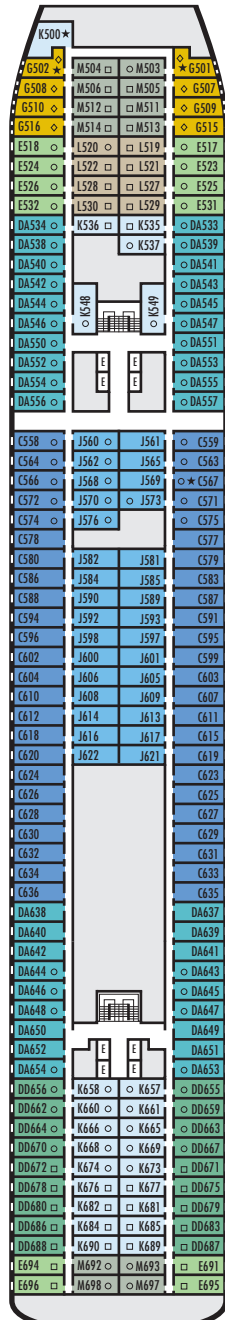

A DECK
Staterooms 700-848

MAIN DECK
Staterooms 500-698

LOWER PROMENADE DECK
Staterooms 300-431

PROMENADE DECK

UPPER PROMENADE DECK

STATEROOM SYMBOL LEGEND

- Quad (2 lower beds, 1 sofa bed, 1 upper)
- Triple (2 lower beds, 1 sofa bed)
- △ Partial sea view
- × Fully obstructed view
- ⊕ Connecting rooms
- ◇ These staterooms have portholes instead of windows

ACCESSIBILITY STATEROOM SYMBOL LEGEND

- ▼ Staterooms CA331 & CA333 are fully accessible with single side approach to the bed, roll-in shower only, wheelchair-accessible doorways
- ★ Suites SA030, B200 & B202 and staterooms K500, G501, G502, C567, FF829 & FF831 are ambulatory accessible, shower only with small step, step into bathroom, standard interior and exterior door size. Staterooms EE390, EE397, G704, G706, G709 & G711 are ambulatory accessible, roll-in shower only, wheelchair-accessible doorways.

SHIP SPECIFICATIONS & FACILITIES

- 1,348 Guests
- 574 Crew
- 57,092 Gross Tons
- 719 Feet Long
- 9 Guest Decks
- Wraparound Promenade Deck
- 7 Restaurants & Cafes
- 6 Entertainment Venues
- 7 Lounges/Bars
- 2 Outdoor Swimming Pools (one with sliding glass roof)
- Spa & Salon
- Fitness Center
- Suite Lounge
- Duty-free Shops
- Library/Internet Cafe
- Onboard Wi-Fi Access
- Casino
- Sport Courts

VERANDAH DECK
Staterooms 100–232

NAVIGATION DECK
Staterooms 001–095

LIDO DECK

SPORTS DECK

VEENDAM

DECK PLANS & STATEROOMS

The deck plans are color-coded by category of stateroom, and the category letter precedes the stateroom number in each room. All staterooms are equipped with flat-panel television, DVD player, telephone and multichannel music.