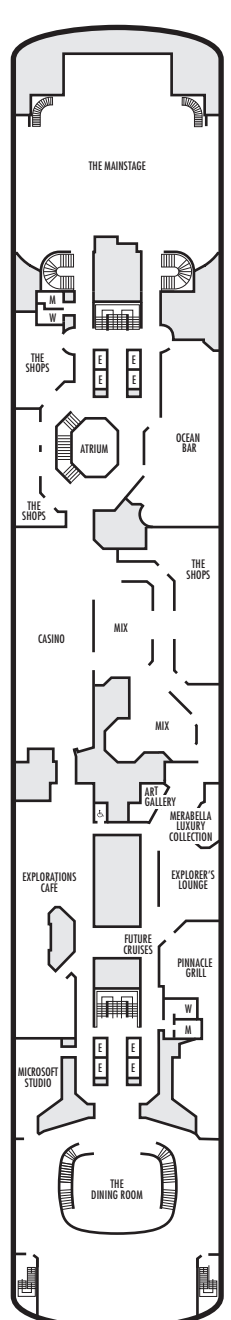

A DECK
Staterooms 700-848

MAIN DECK
Staterooms 500-698

LOWER PROMENADE DECK
Staterooms 300-431

PROMENADE DECK

UPPER PROMENADE DECK

STATEROOM SYMBOL LEGEND

- Quad (2 lower beds, 1 sofa bed, 1 upper)
- Triple (2 lower beds, 1 sofa bed)
- △ Partial sea view
- × Fully obstructed view
- ⊕ Connecting rooms
- ◇ These staterooms have portholes instead of windows

ACCESSIBILITY STATEROOM SYMBOL LEGEND

- ▼ Staterooms CA331 & CA333 are fully accessible with single side approach to the bed, roll-in shower only, wheelchair-accessible doorways
- ★ Suites SA030, B200 & B202 and staterooms K500, G501, G502, C567, FF829 & FF831 are ambulatory accessible, shower only with small step, step into bathroom, standard interior and exterior door size. Staterooms EE390, EE397, G704, G706, G709 & G711 are ambulatory accessible, roll-in shower only, wheelchair-accessible doorways.

SHIP SPECIFICATIONS & FACILITIES

- 1,348 Guests
- 574 Crew
- 57,092 Gross Tons
- 719 Feet Long
- 9 Guest Decks
- Wraparound Promenade Deck
- 7 Restaurants & Cafes
- 6 Entertainment Venues
- 7 Lounges/Bars
- 2 Outdoor Swimming Pools (one with sliding glass roof)
- Spa & Salon
- Fitness Center
- Suite Lounge
- Duty-free Shops
- Library/Internet Cafe
- Onboard Wi-Fi Access
- Casino
- Sport Courts

VERANDAH DECK
Staterooms 100–232

NAVIGATION DECK
Staterooms 001–095

LIDO DECK

SPORTS DECK

VEENDAM

DECK PLANS & STATEROOMS

The deck plans are color-coded by category of stateroom, and the category letter precedes the stateroom number in each room. All staterooms are equipped with flat-panel television, DVD player, telephone and multichannel music.