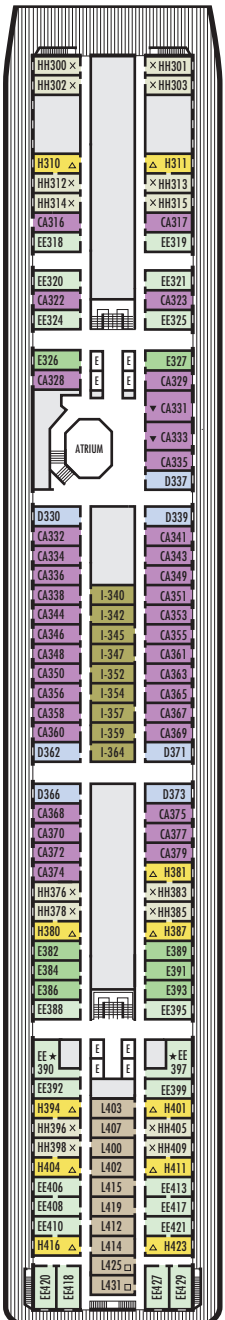

A DECK
Staterooms 700-848

MAIN DECK
Staterooms 500-698

LOWER PROMENADE DECK
Staterooms 300-431

PROMENADE DECK

UPPER PROMENADE DECK

STATEROOM SYMBOL LEGEND

- Quad (2 lower beds, 1 sofa bed, 1 upper)
- Triple (2 lower beds, 1 sofa bed)
- △ Partial sea view
- × Fully obstructed view
- ⊕ Connecting rooms
- ◇ These staterooms have portholes instead of windows

ACCESSIBILITY STATEROOM SYMBOL LEGEND

- ▼ Staterooms CA331 & CA333 are fully accessible with single side approach to the bed, roll-in shower only, wheelchair-accessible doorways
- ★ Suites SA030, B200 & B202 and staterooms K500, G501, G502, C567, FF829 & FF831 are ambulatory accessible, shower only with small step, step into bathroom, standard interior and exterior door size. Staterooms EE390, EE397, G704, G706, G709 & G711 are ambulatory accessible, roll-in shower only, wheelchair-accessible doorways.

SHIP SPECIFICATIONS & FACILITIES

- 1,348 Guests
- 574 Crew
- 57,092 Gross Tons
- 719 Feet Long
- 9 Guest Decks
- Wraparound Promenade Deck
- 7 Restaurants & Cafes
- 6 Entertainment Venues
- 7 Lounges/Bars
- 2 Outdoor Swimming Pools (one with sliding glass roof)
- Spa & Salon
- Fitness Center
- Suite Lounge
- Duty-free Shops
- Library/Internet Cafe
- Onboard Wi-Fi Access
- Casino
- Sport Courts

VERANDAH DECK
Staterooms 100–232

NAVIGATION DECK
Staterooms 001–095

LIDO DECK

SPORTS DECK

VEENDAM

DECK PLANS & STATEROOMS

The deck plans are color-coded by category of stateroom, and the category letter precedes the stateroom number in each room. All staterooms are equipped with flat-panel television, DVD player, telephone and multichannel music.