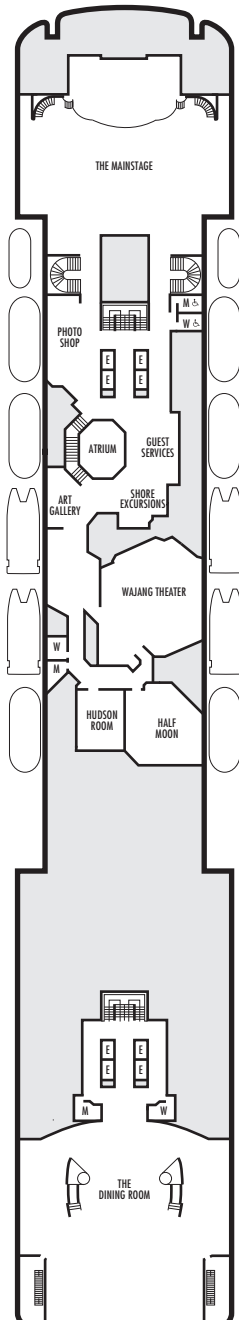

A DECK
Staterooms 700-848

MAIN DECK
Staterooms 500-698

LOWER PROMENADE DECK
Staterooms 300-431

PROMENADE DECK

UPPER PROMENADE DECK

STATEROOM SYMBOL LEGEND

- Quad (2 lower beds, 1 sofa bed, 1 upper)
- Triple (2 lower beds, 1 sofa bed)
- △ Partial sea view
- × Fully obstructed view
- ⊕ Connecting rooms
- ◇ These staterooms have portholes instead of windows

ACCESSIBILITY STATEROOM SYMBOL LEGEND

- ▼ Staterooms CA331 & CA333 are fully accessible with single side approach to the bed, roll-in shower only, wheelchair-accessible doorways
- ★ Suites SA030, B200 & B202 and staterooms K500, G501, G502, C567, FF829 & FF831 are ambulatory accessible, shower only with small step, step into bathroom, standard interior and exterior door size. Staterooms EE390, EE397, G704, G706, G709 & G711 are ambulatory accessible, roll-in shower only, wheelchair-accessible doorways.

SHIP SPECIFICATIONS & FACILITIES

- 1,348 Guests
- 574 Crew
- 57,092 Gross Tons
- 719 Feet Long
- 9 Guest Decks
- Wraparound Promenade Deck
- 7 Restaurants & Cafes
- 6 Entertainment Venues
- 7 Lounges/Bars
- 2 Outdoor Swimming Pools (one with sliding glass roof)
- Spa & Salon
- Fitness Center
- Suite Lounge
- Duty-free Shops
- Library/Internet Cafe
- Onboard Wi-Fi Access
- Casino
- Sport Courts