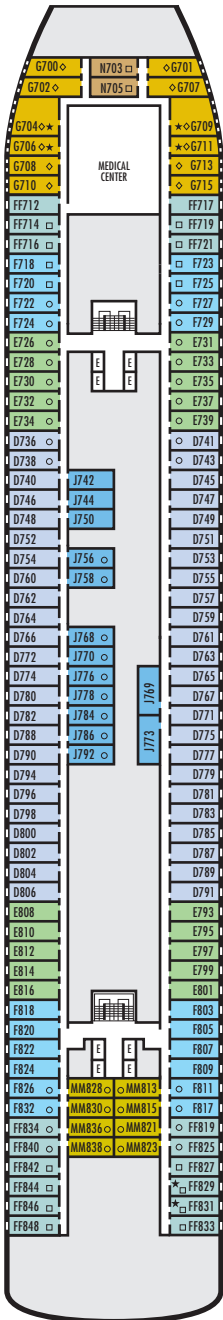

A DECK
Staterooms 700-848

MAIN DECK
Staterooms 500-698

LOWER PROMENADE DECK
Staterooms 300-431

PROMENADE DECK

UPPER PROMENADE DECK

STATEROOM SYMBOL LEGEND

- Quad (2 lower beds, 1 sofa bed, 1 upper)
- Triple (2 lower beds, 1 sofa bed)
- △ Partial sea view
- × Fully obstructed view
- ⊕ Connecting rooms
- ◇ These staterooms have portholes instead of windows

ACCESSIBILITY STATEROOM SYMBOL LEGEND

- ▼ Staterooms CA331 & CA333 are fully accessible with single side approach to the bed, roll-in shower only, wheelchair-accessible doorways
- ★ Suites SA030, B200 & B202 and staterooms K500, G501, G502, C567, FF829 & FF831 are ambulatory accessible, shower only with small step, step into bathroom, standard interior and exterior door size. Staterooms EE390, EE397, G704, G706, G709 & G711 are ambulatory accessible, roll-in shower only, wheelchair-accessible doorways.

SHIP SPECIFICATIONS & FACILITIES

- 1,348 Guests
- 574 Crew
- 57,092 Gross Tons
- 719 Feet Long
- 9 Guest Decks
- Wraparound Promenade Deck
- 7 Restaurants & Cafes
- 6 Entertainment Venues
- 7 Lounges/Bars
- 2 Outdoor Swimming Pools (one with sliding glass roof)
- Spa & Salon
- Fitness Center
- Suite Lounge
- Duty-free Shops
- Library/Internet Cafe
- Onboard Wi-Fi Access
- Casino
- Sport Courts

VERANDAH DECK
Staterooms 100–232

NAVIGATION DECK
Staterooms 001–095

LIDO DECK

SPORTS DECK

VEENDAM

DECK PLANS & STATEROOMS

The deck plans are color-coded by category of stateroom, and the category letter precedes the stateroom number in each room. All staterooms are equipped with flat-panel television, DVD player, telephone and multichannel music.