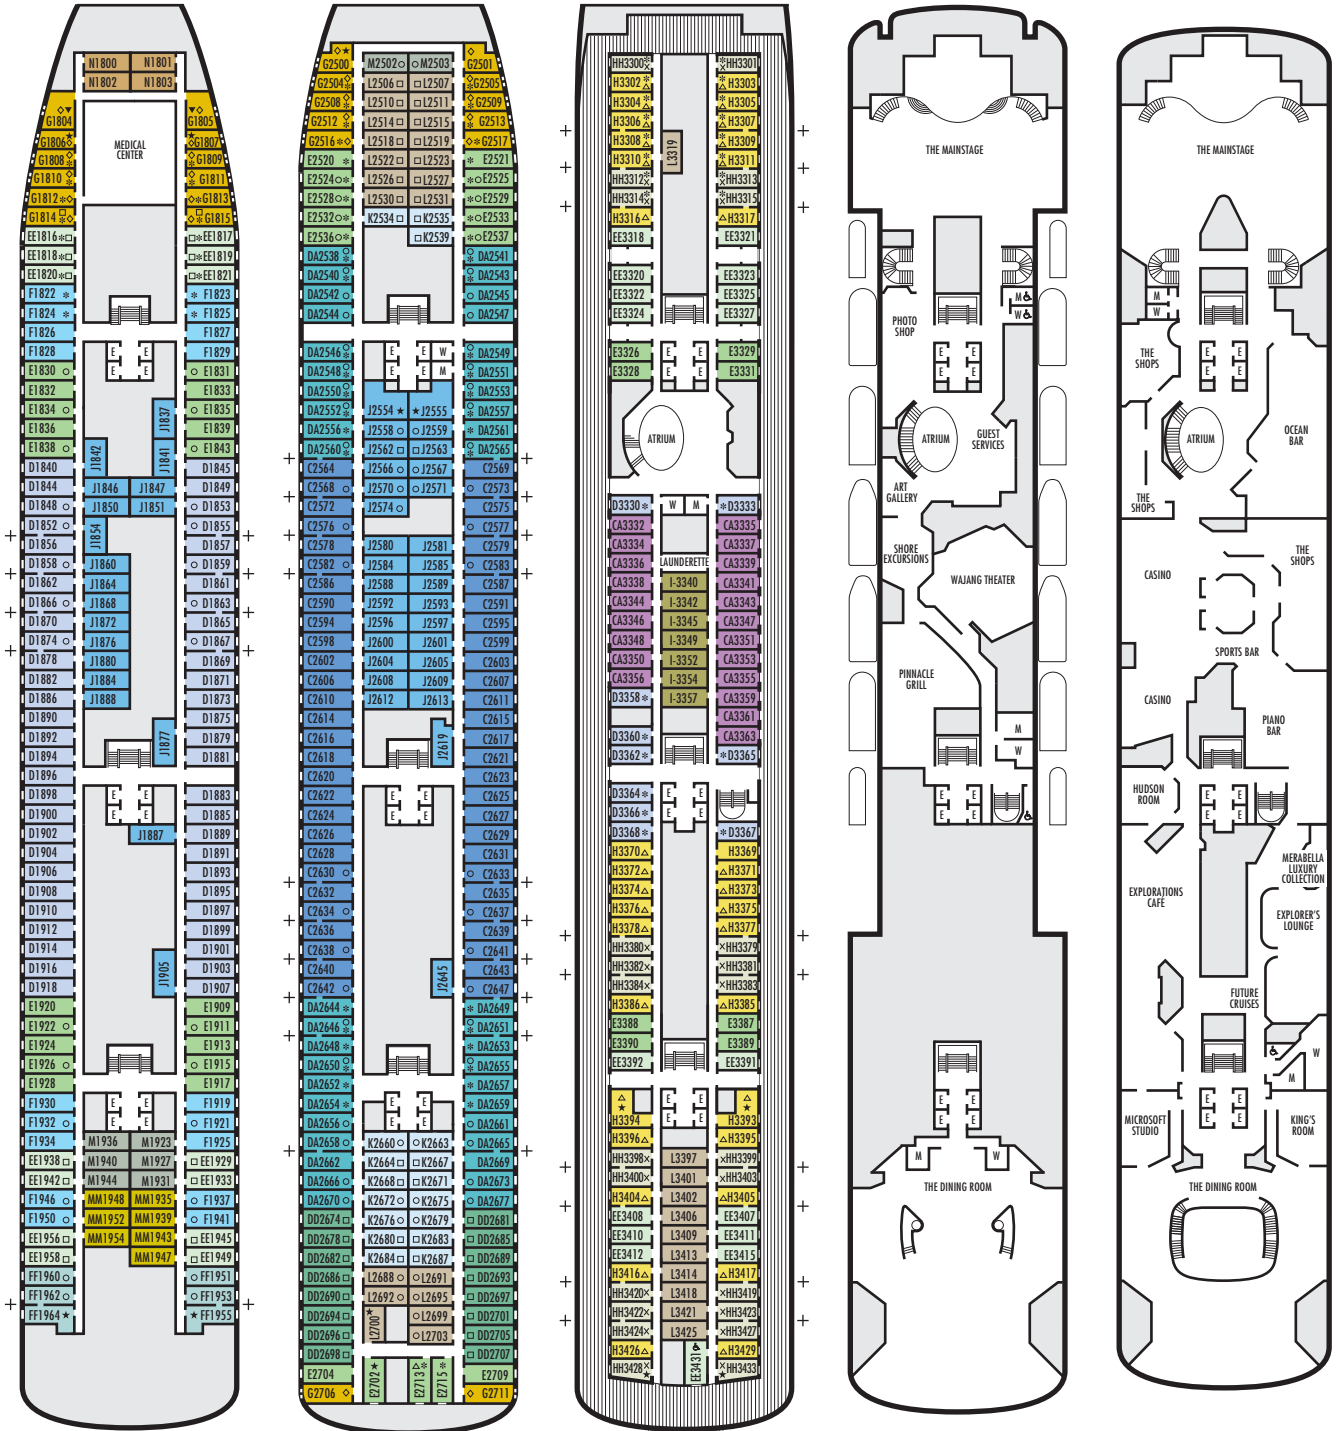

DOLPHIN DECK
Staterooms 1800–1964

MAIN DECK
Staterooms 2500–2715

LOWER PROMENADE DECK
Staterooms 3300–3433

PROMENADE DECK

UPPER PROMENADE DECK

STATEROOM SYMBOL LEGEND

- Quad (2 lower beds, 1 sofa bed, 1 upper)
- Triple (2 lower beds, 1 sofa bed)
- △ Partial sea view
- × Fully obstructed view
- * Shower only
- Bathtub & shower
- † Connecting rooms
- ◇ These staterooms have portholes instead of windows

ACCESSIBILITY STATEROOM SYMBOL LEGEND

- ♿ Suites B6228 & B6225 and stateroom EE3431 are fully accessible, roll-in shower only
- ▼ Suites SA7058 & SA7057 are fully accessible with single side approach to the bed with bathtub & roll-in shower. Staterooms DA6104, G1805 & G1804 are fully accessible with single side approach to the bed, roll-in shower only.
- ★ Staterooms HH3433, HH3428, H3394, H3393, E2702, L2700, J2555, J2554, G2500, FF1964, FF1955, G1807 & G1806 are ambulatory accessible, roll-in shower only

SHIP SPECIFICATIONS & FACILITIES

- 1,380 Guests
- 604 Crew
- 62,735 Gross Tons
- 780 Feet Long
- 9 Guest Decks
- Wrap-around Promenade Deck
- 6 Restaurants & Cafes
- 6 Entertainment Venues
- 6 Lounges/Bars
- 2 Outdoor Swimming Pools (one with sliding glass roof)
- Spa & Salon
- Fitness Center
- Suite Lounge
- Duty-free Shops
- Library/Internet Cafe
- Onboard Wi-Fi Access
- Casino
- Sport Courts