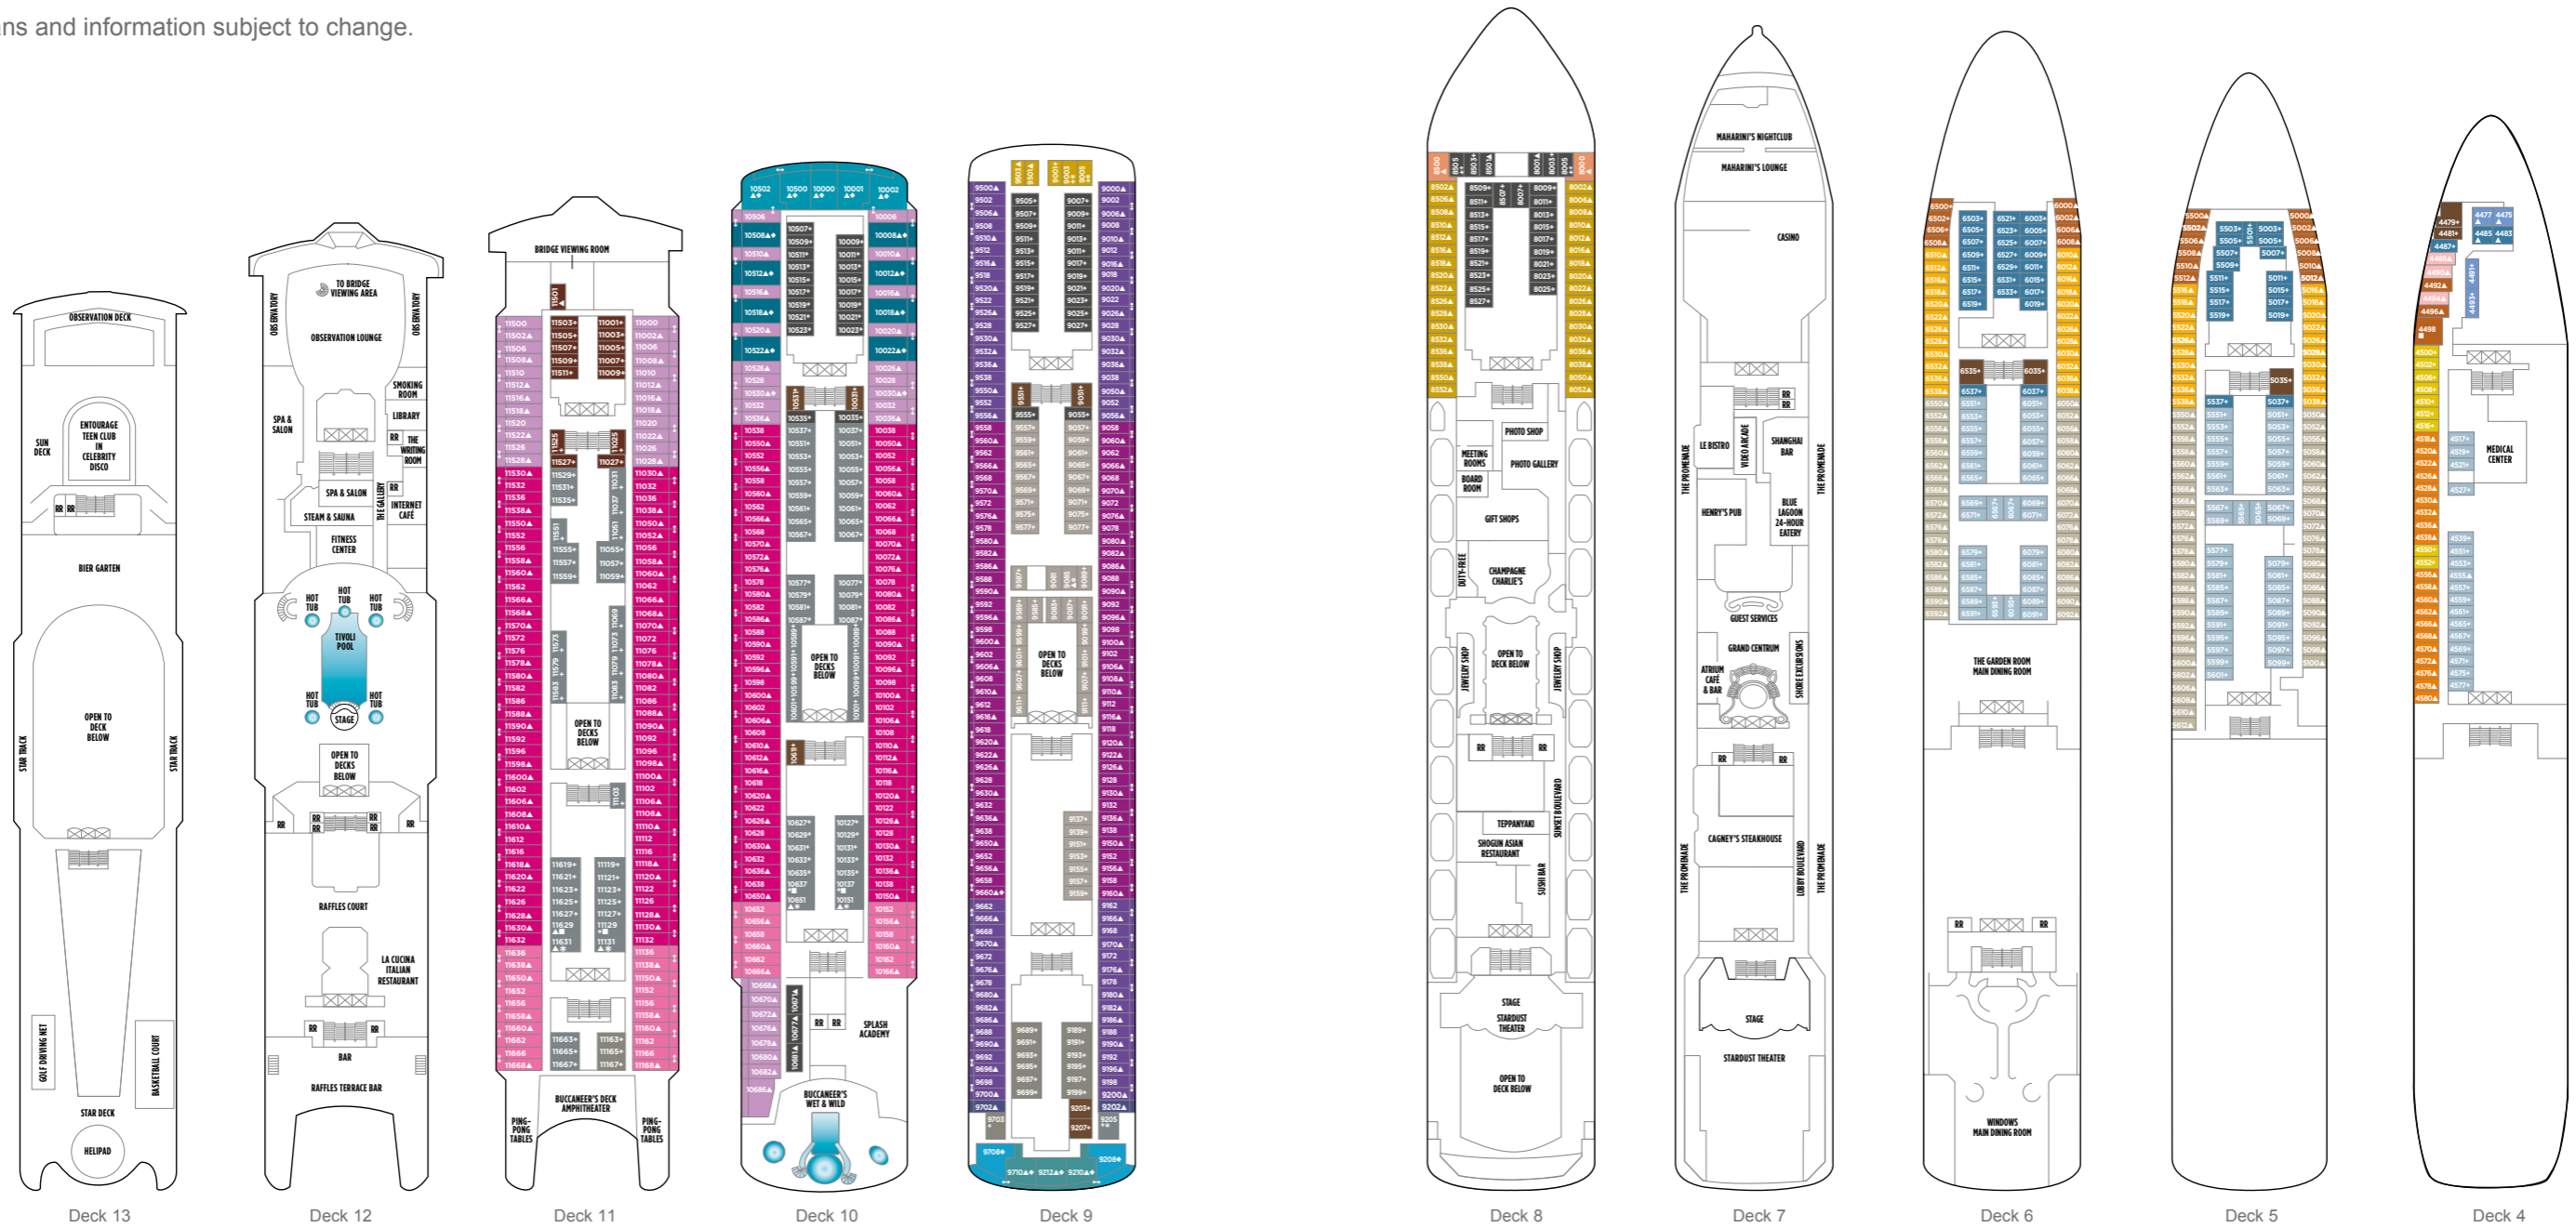

*Norwegian Spirit*

Deck plans and information subject to change.

- SYMBOLS**
- With facilities for the disabled
  - ◆ With queen-size bed
  - ↔ Connecting staterooms
  - ▲ 3<sup>rd</sup> guest occupancy avail.
  - + 3<sup>rd</sup>/4<sup>th</sup> guest occupancy avail.
  - ★ 3<sup>rd</sup>/4<sup>th</sup>/5<sup>th</sup> guest occupancy avail.
  - ☆ Up to 6<sup>th</sup> guest occupancy avail.
  - ✕ Elevator
  - RR Restroom
  - \* Stateroom with two lower beds that cannot be pushed together
  - Indicates stateroom categories that can accommodate three or more guests

**STATEROOM FEATURES**

All staterooms aboard Norwegian Spirit have a phone, TV, air conditioning, refrigerator, safe, duvet, bathroom with shower and hair dryer. All lower beds are convertible to a queen-size bed. Quoted stateroom sizes include balconies where applicable.

**DETAILED CATEGORY DESCRIPTIONS:**  
ncl.eu

**OWNER'S SUITES**

**SB** Bedroom with queen-size bed, bathroom with whirlpool tub & separate shower, living room with dining area, balcony. Butler service and concierge available. Size appr. 56 m<sup>2</sup>; max. occupancy 2 guests

**BALCONY STATEROOMS**

**B3 BA BB BC BD**  
(B3=Family Balcony Staterooms) Two lower beds, sitting area, balcony. Size appr. 18,5 m<sup>2</sup>; max. occupancy 3 guests

**OCEANVIEW STATEROOMS**

**O3 OA OB OC** Two lower beds, picture window. Size O3 appr. 21 m<sup>2</sup>, OA-OC appr. 14,5 m<sup>2</sup>; max. occupancy 3 guests  
**O2 OF OG** (O2=Family Oceanview Staterooms) Two lower beds, porthole. Size appr. 14,5 m<sup>2</sup>; max. occupancy O2 4 guests, OF, OG 3 guests