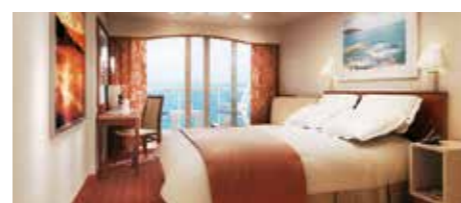

**STATEROOM FEATURES**

All staterooms aboard Norwegian Spirit have a phone, TV, air conditioning, refrigerator, safe, duvet, bathroom with shower and hair dryer. All lower beds are convertible to a queen-size bed. Quoted stateroom sizes include balconies where applicable.

**DETAILED CATEGORY DESCRIPTIONS:**  
ncl.eu

**OWNER'S SUITES**

**SB** Bedroom with queen-size bed, bathroom with whirlpool tub & separate shower, living room with dining area, balcony. Butler service and concierge available. Size appr. 56 m<sup>2</sup>; max. occupancy 2 guests

**PENTHOUSES**

**SE SF SG** Bedroom with queen-size bed, bathroom with whirlpool tub & separate shower, living room with dining area, balcony. Butler service and concierge available. Size SE appr. 51,5 m<sup>2</sup>, SF appr. 40,5 m<sup>2</sup>, SG appr. 38,5 m<sup>2</sup>; max. occupancy 3 guests

**BALCONY STATEROOMS**

**B3 BA BB BC BD**  
(B3=Family Balcony Staterooms) Two lower beds, sitting area, balcony. Size appr. 18,5 m<sup>2</sup>; max. occupancy 3 guests

**OCEANVIEW STATEROOMS**

**O3 OA OB OC** Two lower beds, picture window. Size O3 appr. 21 m<sup>2</sup>, OA-OC appr. 14,5 m<sup>2</sup>; max. occupancy 3 guests  
**O2 OF OG** (O2=Family Oceanview Staterooms) Two lower beds, porthole. Size appr. 14,5 m<sup>2</sup>; max. occupancy O2 4 guests, OF, OG 3 guests