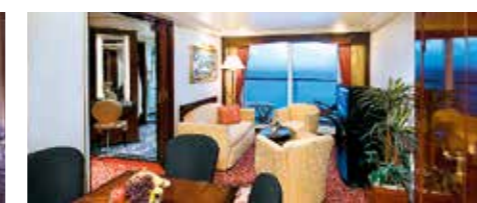

**STATEROOM FEATURES**

All staterooms aboard Norwegian Spirit have a phone, TV, air conditioning, refrigerator, safe, duvet, bathroom with shower and hair dryer. All lower beds are convertible to a queen-size bed. Quoted stateroom sizes include balconies where applicable.

**DETAILED CATEGORY DESCRIPTIONS:**  
ncl.eu

**OWNER'S SUITES**

**SB** Bedroom with queen-size bed, bathroom with whirlpool tub & separate shower, living room with dining area, balcony. Butler service and concierge available. Size appr. 56 m<sup>2</sup>; max. occupancy 2 guests