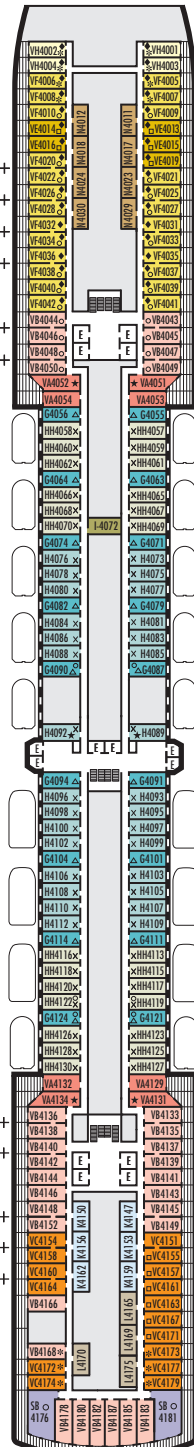

MAIN DECK
Staterooms 1001–1137

LOWER PROMENADE DECK

PROMENADE DECK

UPPER PROMENADE DECK
Staterooms 4001–4187

VERANDAH DECK
Staterooms 5001–5193

UPPER VERANDAH DECK
Staterooms 6001–6181

STATEROOM SYMBOL LEGEND

- Quad (2 lower beds, 1 sofa bed, 1 upper)
- Triple (2 lower beds, 1 sofa bed)
- △ Partial sea view
- ✕ Fully obstructed view
- ⊕ Connecting rooms
- ✱ Shower only
- ♣ Single-sink vanity, bathtub only
- ♠ Single-sink vanity
- ◆ Staterooms have solid steel verandah railings instead of clear-view Plexiglas® railings

ACCESSIBILITY STATEROOM SYMBOL LEGEND

- ♿ Staterooms I-8033, VB6002, VB6001, J1074, K1012 & K1011 are fully accessible, roll-in shower only
- ▼ Suites SA7058 & SA7057 are fully accessible with single side approach to the bed, bathtub and roll-in shower. Suites SY5002 & SY5001 are fully accessible with single side approach to the bed, roll-in shower only.
- ★ Staterooms VA8119, VA8116, VA8026, VA8025, V6052, V6049, V5140, V5135, V5054, V5051, VA4134, VA4131, H4092, H4089, VA4052, VA4051, D1100, D1099, C1082 & C1081 are ambulatory accessible, roll-in shower only

SHIP SPECIFICATIONS & FACILITIES

- 2,104 Guests
- 876 Crew
- 86,273 Gross Tons
- 936 Feet Long
- 11 Guest Decks
- Wraparound Promenade Deck
- 8 Restaurants & Cafes
- 5 Entertainment Venues
- 12 Lounges/Bars
- 2 Outdoor Swimming Pools (one with sliding glass roof)
- Spa & Salon
- Fitness Center
- Suite Lounge
- Duty-free Shops
- Library/Internet Cafe
- Onboard Wi-Fi Access
- Casino
- Sport Courts