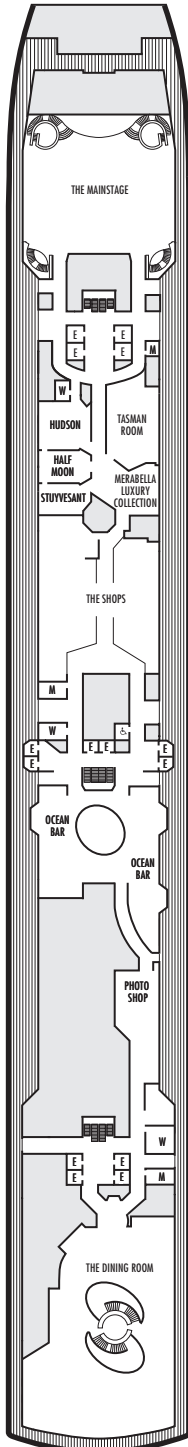

MAIN DECK
Staterooms 1001–1137

LOWER PROMENADE DECK

PROMENADE DECK

UPPER PROMENADE DECK
Staterooms 4001–4187

VERANDAH DECK
Staterooms 5001–5193

UPPER VERANDAH DECK
Staterooms 6001–6181

STATEROOM SYMBOL LEGEND

- Quad (2 lower beds, 1 sofa bed, 1 upper)
- Triple (2 lower beds, 1 sofa bed)
- △ Partial sea view
- ✕ Fully obstructed view
- ⊕ Connecting rooms
- ✱ Shower only
- ♣ Single-sink vanity, bathtub only
- ♠ Single-sink vanity
- ◆ Staterooms have solid steel verandah railings instead of clear-view Plexiglas® railings

ACCESSIBILITY STATEROOM SYMBOL LEGEND

- ♿ Staterooms I-8033, VB6002, VB6001, J1074, K1012 & K1011 are fully accessible, roll-in shower only
- ▼ Suites SA7058 & SA7057 are fully accessible with single side approach to the bed, bathtub and roll-in shower. Suites SY5002 & SY5001 are fully accessible with single side approach to the bed, roll-in shower only.
- ★ Staterooms VA8119, VA8116, VA8026, VA8025, V6052, V6049, V5140, V5135, V5054, V5051, VA4134, VA4131, H4092, H4089, VA4052, VA4051, D1100, D1099, C1082 & C1081 are ambulatory accessible, roll-in shower only