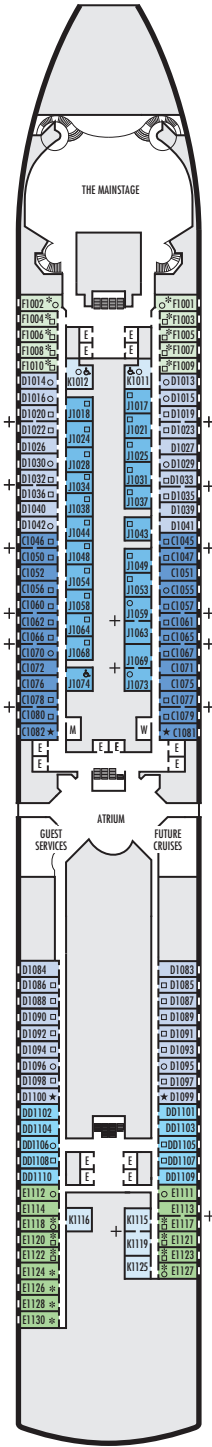

MAIN DECK
Staterooms 1001–1137

LOWER PROMENADE DECK

PROMENADE DECK

UPPER PROMENADE DECK
Staterooms 4001–4187

VERANDAH DECK
Staterooms 5001–5193

UPPER VERANDAH DECK
Staterooms 6001–6181

STATEROOM SYMBOL LEGEND

- Quad (2 lower beds, 1 sofa bed, 1 upper)
- Triple (2 lower beds, 1 sofa bed)
- △ Partial sea view
- ✕ Fully obstructed view
- ⊕ Connecting rooms
- ✱ Shower only
- ♣ Single-sink vanity, bathtub only
- ♠ Single-sink vanity
- ◆ Staterooms have solid steel verandah railings instead of clear-view Plexiglas® railings

ACCESSIBILITY STATEROOM SYMBOL LEGEND

- ♿ Staterooms I-8033, VB6002, VB6001, J1074, K1012 & K1011 are fully accessible, roll-in shower only
- ▼ Suites SA7058 & SA7057 are fully accessible with single side approach to the bed, bathtub and roll-in shower. Suites SY5002 & SY5001 are fully accessible with single side approach to the bed, roll-in shower only.
- ★ Staterooms VA8119, VA8116, VA8026, VA8025, V6052, V6049, V5140, V5135, V5054, V5051, VA4134, VA4131, H4092, H4089, VA4052, VA4051, D1100, D1099, C1082 & C1081 are ambulatory accessible, roll-in shower only

SHIP SPECIFICATIONS & FACILITIES

- 2,104 Guests
- 876 Crew
- 86,273 Gross Tons
- 936 Feet Long
- 11 Guest Decks
- Wraparound Promenade Deck
- 8 Restaurants & Cafes
- 5 Entertainment Venues
- 12 Lounges/Bars
- 2 Outdoor Swimming Pools (one with sliding glass roof)
- Spa & Salon
- Fitness Center
- Suite Lounge
- Duty-free Shops
- Library/Internet Cafe
- Onboard Wi-Fi Access
- Casino
- Sport Courts