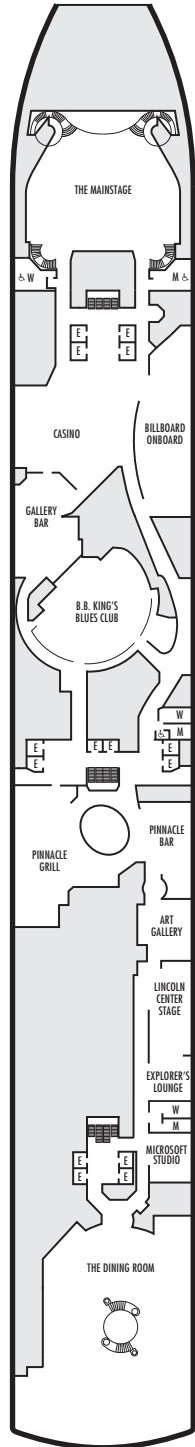

MAIN DECK
Staterooms 1001–1137

LOWER PROMENADE DECK

PROMENADE DECK

UPPER PROMENADE DECK
Staterooms 4001–4187

VERANDAH DECK
Staterooms 5001–5193

UPPER VERANDAH DECK
Staterooms 6001–6181

STATEROOM SYMBOL LEGEND

- Quad (2 lower beds, 1 sofa bed, 1 upper)
- Triple (2 lower beds, 1 sofa bed)
- △ Partial sea view
- ✕ Fully obstructed view
- ⊕ Connecting rooms
- ✱ Shower only
- ♣ Single-sink vanity, bathtub only
- ♠ Single-sink vanity
- ◆ Staterooms have solid steel verandah railings instead of clear-view Plexiglas® railings

ACCESSIBILITY STATEROOM SYMBOL LEGEND

- ♿ Staterooms I-8033, VB6002, VB6001, J1074, K1012 & K1011 are fully accessible, roll-in shower only
- ▼ Suites SA7058 & SA7057 are fully accessible with single side approach to the bed, bathtub and roll-in shower. Suites SY5002 & SY5001 are fully accessible with single side approach to the bed, roll-in shower only.
- ★ Staterooms VA8119, VA8116, VA8026, VA8025, V6052, V6049, V5140, V5135, V5054, V5051, VA4134, VA4131, H4092, H4089, VA4052, VA4051, D1100, D1099, C1082 & C1081 are ambulatory accessible, roll-in shower only