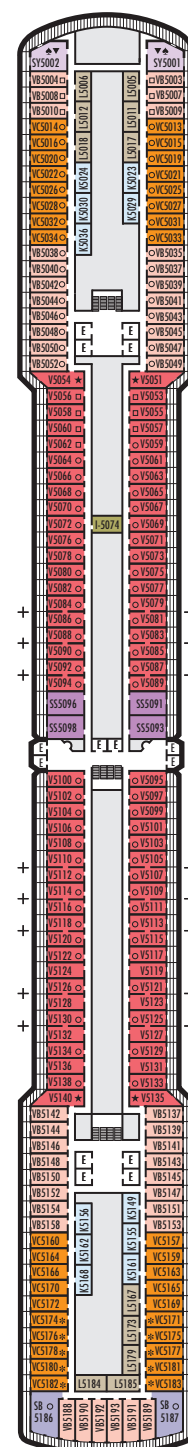

MAIN DECK
Staterooms 1001–1137

LOWER PROMENADE DECK

PROMENADE DECK

UPPER PROMENADE DECK
Staterooms 4001–4187

VERANDAH DECK
Staterooms 5001–5193

UPPER VERANDAH DECK
Staterooms 6001–6181

STATEROOM SYMBOL LEGEND

- Quad (2 lower beds, 1 sofa bed, 1 upper)
- Triple (2 lower beds, 1 sofa bed)
- △ Partial sea view
- ✕ Fully obstructed view
- ⊕ Connecting rooms
- ✱ Shower only
- ♣ Single-sink vanity, bathtub only
- ♠ Single-sink vanity
- ◆ Staterooms have solid steel verandah railings instead of clear-view Plexiglas® railings

ACCESSIBILITY STATEROOM SYMBOL LEGEND

- ♿ Staterooms I-8033, VB6002, VB6001, J1074, K1012 & K1011 are fully accessible, roll-in shower only
- ▼ Suites SA7058 & SA7057 are fully accessible with single side approach to the bed, bathtub and roll-in shower. Suites SY5002 & SY5001 are fully accessible with single side approach to the bed, roll-in shower only.
- ★ Staterooms VA8119, VA8116, VA8026, VA8025, V6052, V6049, V5140, V5135, V5054, V5051, VA4134, VA4131, H4092, H4089, VA4052, VA4051, D1100, D1099, C1082 & C1081 are ambulatory accessible, roll-in shower only

SHIP SPECIFICATIONS & FACILITIES

- 2,104 Guests
- 876 Crew
- 86,273 Gross Tons
- 936 Feet Long
- 11 Guest Decks
- Wraparound Promenade Deck
- 8 Restaurants & Cafes
- 5 Entertainment Venues
- 12 Lounges/Bars
- 2 Outdoor Swimming Pools (one with sliding glass roof)
- Spa & Salon
- Fitness Center
- Suite Lounge
- Duty-free Shops
- Library/Internet Cafe
- Onboard Wi-Fi Access
- Casino
- Sport Courts