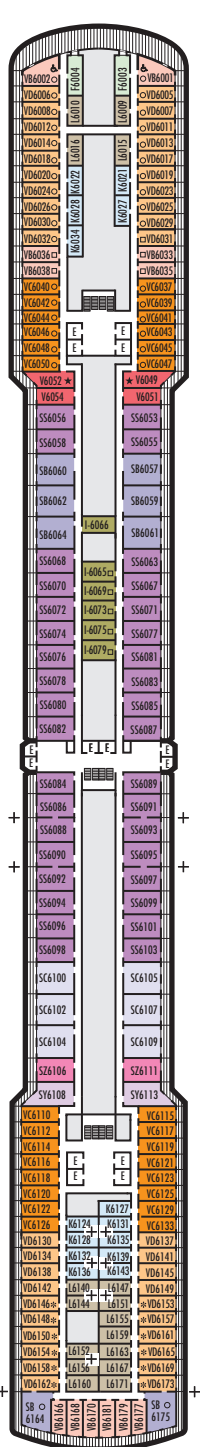

MAIN DECK
Staterooms 1001–1137

LOWER PROMENADE DECK

PROMENADE DECK

UPPER PROMENADE DECK
Staterooms 4001–4187

VERANDAH DECK
Staterooms 5001–5193

UPPER VERANDAH DECK
Staterooms 6001–6181

STATEROOM SYMBOL LEGEND

- Quad (2 lower beds, 1 sofa bed, 1 upper)
- Triple (2 lower beds, 1 sofa bed)
- △ Partial sea view
- ✕ Fully obstructed view
- ⊕ Connecting rooms
- ✱ Shower only
- ♣ Single-sink vanity, bathtub only
- ♠ Single-sink vanity
- ◆ Staterooms have solid steel verandah railings instead of clear-view Plexiglas® railings

ACCESSIBILITY STATEROOM SYMBOL LEGEND

- ♿ Staterooms I-8033, VB6002, VB6001, J1074, K1012 & K1011 are fully accessible, roll-in shower only
- ▼ Suites SA7058 & SA7057 are fully accessible with single side approach to the bed, bathtub and roll-in shower. Suites SY5002 & SY5001 are fully accessible with single side approach to the bed, roll-in shower only.
- ★ Staterooms VA8119, VA8116, VA8026, VA8025, V6052, V6049, V5140, V5135, V5054, V5051, VA4134, VA4131, H4092, H4089, VA4052, VA4051, D1100, D1099, C1082 & C1081 are ambulatory accessible, roll-in shower only

SHIP SPECIFICATIONS & FACILITIES

- 2,104 Guests
- 876 Crew
- 86,273 Gross Tons
- 936 Feet Long
- 11 Guest Decks
- Wraparound Promenade Deck
- 8 Restaurants & Cafes
- 5 Entertainment Venues
- 12 Lounges/Bars
- 2 Outdoor Swimming Pools (one with sliding glass roof)
- Spa & Salon
- Fitness Center
- Suite Lounge
- Duty-free Shops
- Library/Internet Cafe
- Onboard Wi-Fi Access
- Casino
- Sport Courts