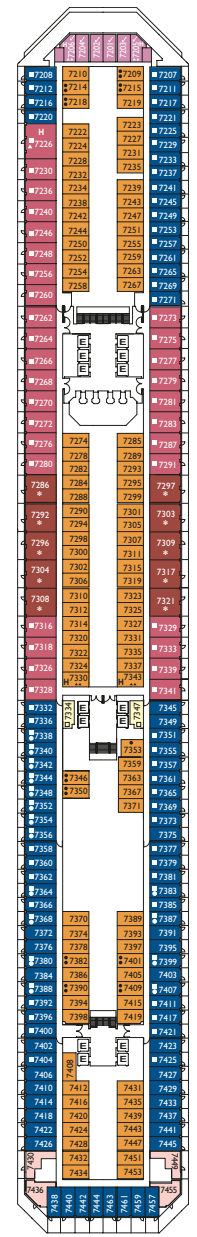

Inside Cabins

- Classic
- Premium
- Samsara

Notturmo, Adagio, Bohème, Alhambra
 Adagio, Bohème, Alhambra, Ludwig, Azzurro
 Satie

Outside cabins ocean view

- Classic
- Premium

Notturmo, Adagio
 Notturmo, Adagio, Bohème, Alhambra, Azzurro

Cabins with ocean view balcony

- Classic
- Premium
- Samsara
- Bohème
- Bohème, Alhambra, Ludwig, Azzurro
- Satie, Feel Good

PONTE 14
VOLARE

DECK 12
SUMMERTIME

DECK 11
FEEL GOOD

DECK 10
SATIE

DECK 9
AZZURRO

DECK 8
LUDWIG

DECK 7
ALHAMBRA

Grt: 114.500 t
 Length: 290 m
 Width: 35,5 m
 Cruising speed: 21,5 knots
 Max speed: 23 knots

- ✓ cabins with partially restricted view
- single cabins
- H cabins for disabled guests
- ⌋ interconnecting cabins
- E lift
- * double sofa bed
- 1 upper berth
- single sofa bed
- ▲▲ 2 low beds that cannot be converted into a double
- ▲ cannot be converted into a double

DECK 6
BOHÈME

DECK 5
SWING

DECK 4
GROOVE

DECK 3
MOOD

DECK 2
ADAGIO

DECK 1
NOTTURNO