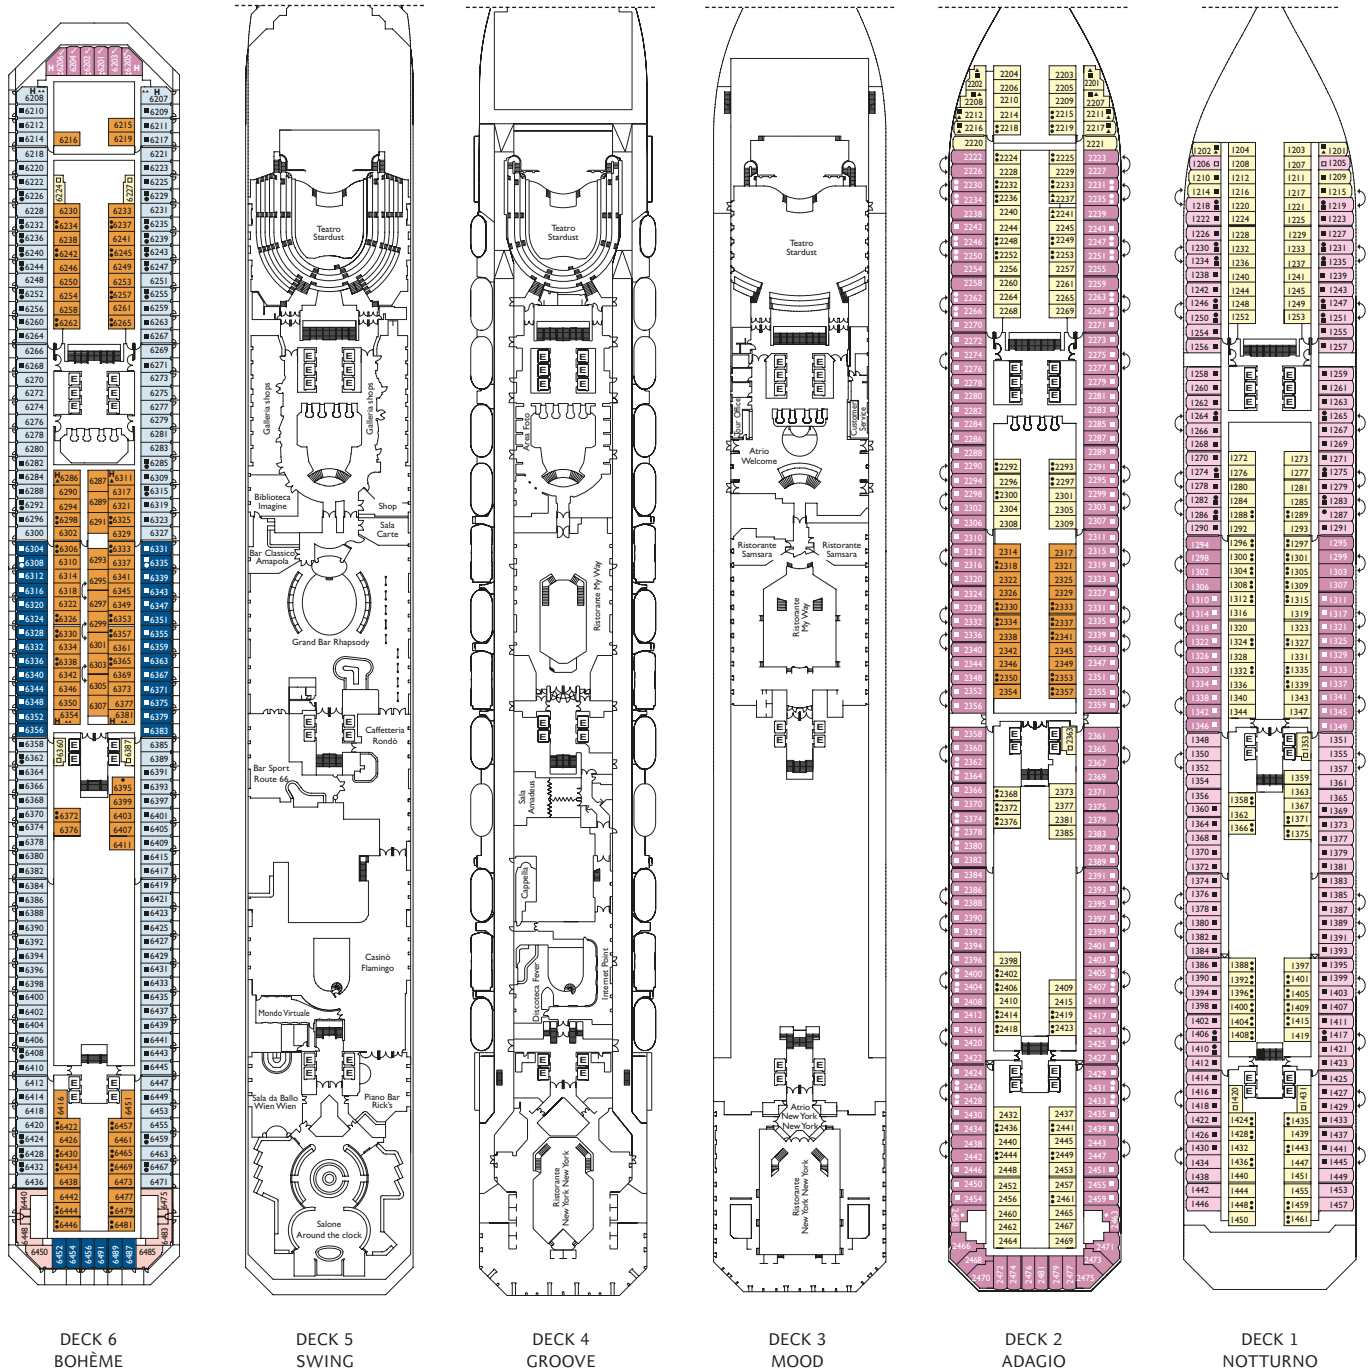

DECK 6
BOHÈME

DECK 5
SWING

DECK 4
GROOVE

DECK 3
MOOD

DECK 2
ADAGIO

DECK 1
NOTTURNO