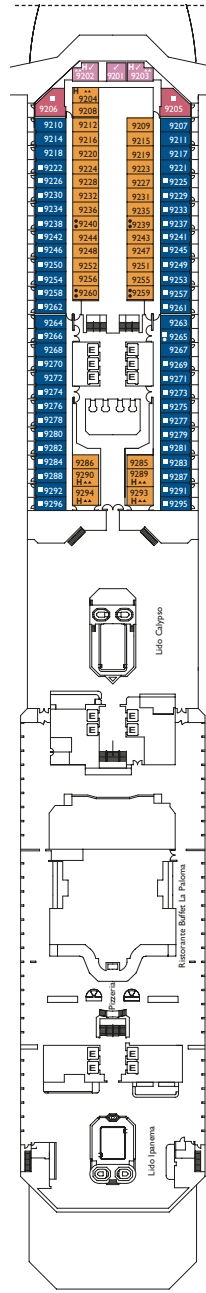

Inside Cabins

- Classic
- Premium
- Samsara

Notturmo, Adagio, Bohème, Alhambra
 Adagio, Bohème, Alhambra, Ludwig, Azzurro
 Satie

Outside cabins ocean view

- Classic
- Premium

Notturmo, Adagio
 Notturmo, Adagio, Bohème, Alhambra, Azzurro

Cabins with ocean view balcony

- Classic
- Premium
- Samsara
- Bohème
- Bohème, Alhambra, Ludwig, Azzurro
- Satie, Feel Good

PONTE 14
VOLARE

DECK 12
SUMMERTIME

DECK 11
FEEL GOOD

DECK 10
SATIE

DECK 9
AZZURRO

DECK 8
LUDWIG

DECK 7
ALHAMBRA

Grt: 114.500 t
 Length: 290 m
 Width: 35,5 m
 Cruising speed: 21,5 knots
 Max speed: 23 knots

- ✓ cabins with partially restricted view
- single cabins
- H cabins for disabled guests
- ⌋ interconnecting cabins
- E lift
- * double sofa bed
- 1 upper berth
- single sofa bed
- ▲▲ 2 low beds that cannot be converted into a double
- ▲ cannot be converted into a double

DECK 6
BOHÈME

DECK 5
SWING

DECK 4
GROOVE

DECK 3
MOOD

DECK 2
ADAGIO

DECK 1
NOTTURNO