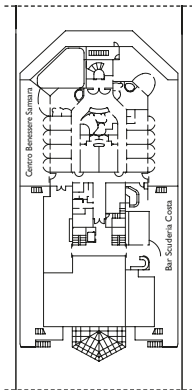

Inside Cabins

- Classic
- Premium
- Samsara

Notturmo, Adagio, Bohème, Alhambra
Adagio, Bohème, Alhambra, Ludwig, Azzurro
Satie

Outside cabins ocean view

- Classic
- Premium

Notturmo, Adagio
Notturmo, Adagio, Bohème, Alhambra, Azzurro

Cabins with ocean view balcony

- Classic
- Premium
- Samsara
- Bohème
- Bohème, Alhambra, Ludwig, Azzurro
- Satie, Feel Good