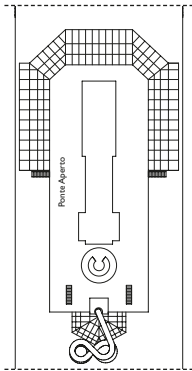

Inside Cabins

- Classic
- Premium
- Samsara

Notturmo, Adagio, Bohème, Alhambra
Adagio, Bohème, Alhambra, Ludwig, Azzurro
Satie

Outside cabins ocean view

- Classic
- Premium

Notturmo, Adagio
Notturmo, Adagio, Bohème, Alhambra, Azzurro

Cabins with ocean view balcony

- Classic
- Premium
- Samsara
- Bohème
- Bohème, Alhambra, Ludwig, Azzurro
- Satie, Feel Good

PONTE 14
VOLARE