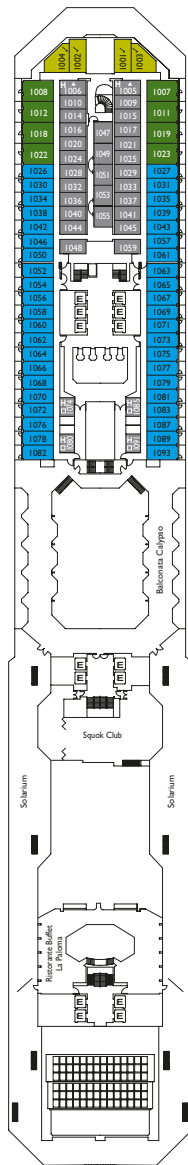

Inside Cabins

- Classic
- Premium
- Samsara

Notturmo, Adagio, Bohème, Alhambra
 Adagio, Bohème, Alhambra, Ludwig, Azzurro
 Satie

Outside cabins ocean view

- Classic
- Premium

Notturmo, Adagio
 Notturmo, Adagio, Bohème, Alhambra, Azzurro

Cabins with ocean view balcony

- Classic
- Premium
- Samsara
- Bohème
- Bohème, Alhambra, Ludwig, Azzurro
- Satie, Feel Good

PONTE 14
VOLARE

DECK 12
SUMMERTIME

DECK 11
FEEL GOOD

DECK 10
SATIE

DECK 9
AZZURRO

DECK 8
LUDWIG

DECK 7
ALHAMBRA

Grt: 114.500 t
 Length: 290 m
 Width: 35,5 m
 Cruising speed: 21,5 knots
 Max speed: 23 knots

- ✓ cabins with partially restricted view
- single cabins
- H cabins for disabled guests
- ⌋ interconnecting cabins
- E lift
- * double sofa bed
- 1 upper berth
- single sofa bed
- ▲▲ 2 low beds that cannot be converted into a double
- ▲ cannot be converted into a double

DECK 6
BOHÈME

DECK 5
SWING

DECK 4
GROOVE

DECK 3
MOOD

DECK 2
ADAGIO

DECK 1
NOTTURNO