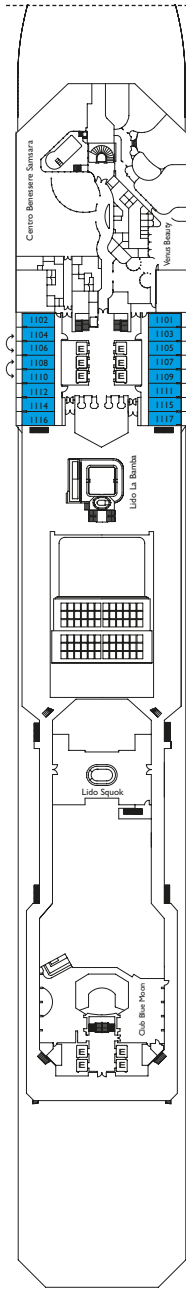

Inside Cabins

- Classic
- Premium
- Samsara

Notturmo, Adagio, Bohème, Alhambra
 Adagio, Bohème, Alhambra, Ludwig, Azzurro
 Satie

Outside cabins ocean view

- Classic
- Premium

Notturmo, Adagio
 Notturmo, Adagio, Bohème, Alhambra, Azzurro

Cabins with ocean view balcony

- Classic
- Premium
- Samsara
- Bohème
- Bohème, Alhambra, Ludwig, Azzurro
- Satie, Feel Good

PONTE 14
VOLARE

DECK 12
SUMMERTIME

DECK 11
FEEL GOOD

DECK 10
SATIE

DECK 9
AZZURRO

DECK 8
LUDWIG

DECK 7
ALHAMBRA

Grt: 114.500 t
 Length: 290 m
 Width: 35,5 m
 Cruising speed: 21,5 knots
 Max speed: 23 knots

- ✓ cabins with partially restricted view
- single cabins
- H cabins for disabled guests
- ⌋ interconnecting cabins
- E lift
- * double sofa bed
- 1 upper berth
- single sofa bed
- ▲▲ 2 low beds that cannot be converted into a double
- ▲ cannot be converted into a double

DECK 6
BOHÈME

DECK 5
SWING

DECK 4
GROOVE

DECK 3
MOOD

DECK 2
ADAGIO

DECK 1
NOTTURNO