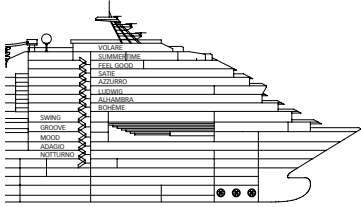

DECK 12
SUMMERTIME

Grt: 114.500 t
Length: 290 m
Width: 35,5 m
Cruising speed: 21,5 knots
Max speed: 23 knots

- ✓ cabins with partially restricted view
- single cabins
- H cabins for disabled guests
- ⌋ interconnecting cabins
- E lift
- double sofa bed
- 1 upper berth
- single sofa bed
- ▲▲ 2 low beds that cannot be converted into a double
- ▲ cannot be converted into a double

Suites

- Mini Suite with ocean view balcony
  Bohème, Alhambra, Ludwig
- Suite with ocean view balcony
  Alhambra, Azzurro

- Grand Suite with ocean view balcony
  Alhambra
- Samsara Mini Suite with ocean view balcony
  Satie
- Samsara Suite with ocean view balcony
  Satie