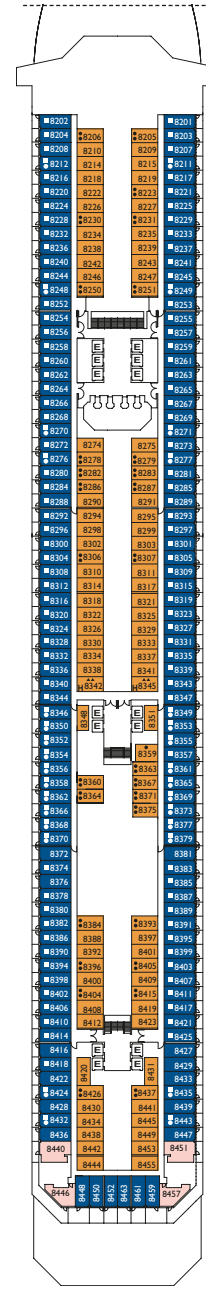

Inside Cabins

- Classic
- Premium
- Samsara

Notturmo, Adagio, Bohème, Alhambra
 Adagio, Bohème, Alhambra, Ludwig, Azzurro
 Satie

Outside cabins ocean view

- Classic
- Premium

Notturmo, Adagio
 Notturmo, Adagio, Bohème, Alhambra, Azzurro

Cabins with ocean view balcony

- Classic
- Premium
- Samsara
- Bohème
- Bohème, Alhambra, Ludwig, Azzurro
- Satie, Feel Good

PONTE 14
VOLARE

DECK 12
SUMMERTIME

DECK 11
FEEL GOOD

DECK 10
SATIE

DECK 9
AZZURRO

DECK 8
LUDWIG

DECK 7
ALHAMBRA

Grt: 114.500 t
 Length: 290 m
 Width: 35,5 m
 Cruising speed: 21,5 knots
 Max speed: 23 knots

- ✓ cabins with partially restricted view
- single cabins
- H cabins for disabled guests
- ⌋ interconnecting cabins
- E lift
- * double sofa bed
- 1 upper berth
- single sofa bed
- ▲▲ 2 low beds that cannot be converted into a double
- ▲ cannot be converted into a double

DECK 6
BOHÈME

DECK 5
SWING

DECK 4
GROOVE

DECK 3
MOOD

DECK 2
ADAGIO

DECK 1
NOTTURNO