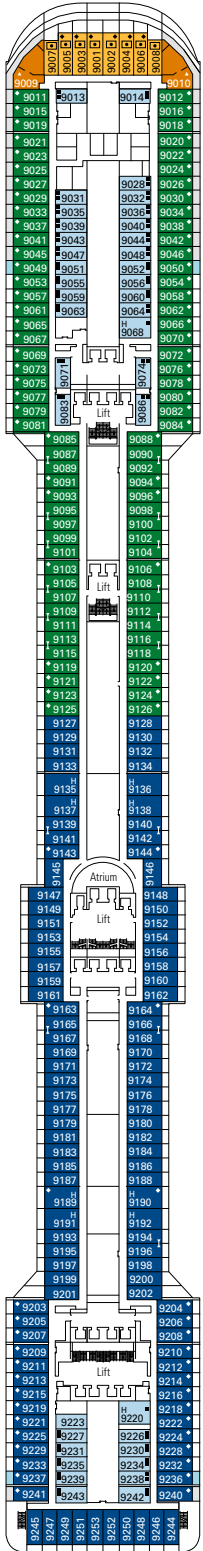

DECK PLANS & ACCOMMODATIONS

1.637 CABINS
4.363 GUESTS

ROYAL PALM CASINO

DECK 4
FIUME

DECK 5
CANALETTO

DECK 6
MODIGLIANI

DECK 7
TIZIANO

DECK 8
GIOTTO

BUTCHER'S CUT

PLAYA DEL SOL

1.637 CABINS

Royal Suites	2
Executive & Family Suites	3
Deluxe Suites*	66
Suites	36
Balcony*	1.143
Ocean View*	91
Interior*	283

* Including cabins for guests with disabilities or reduced mobility.

CABINS CATEGORIES

BELLA › Interior
BELLA › Ocean View
BELLA › Balcony
FANTASTICA › Interior
FANTASTICA › Ocean View
FANTASTICA › Balcony
FANTASTICA › Family Cabin**

AUREA › Balcony
AUREA › Suite°
AUREA › Suite
MSC YACHT CLUB › Deluxe Suite
MSC YACHT CLUB › Executive & Family Suite°
MSC YACHT CLUB › Royal Suite

- All cabins have one double bed convertible to two single beds.
- 3rd bed available in all categories.
- 4th bed available in all categories except for Aurea Suites and MSC Yacht Club Suites.

° Sealed panoramic window.