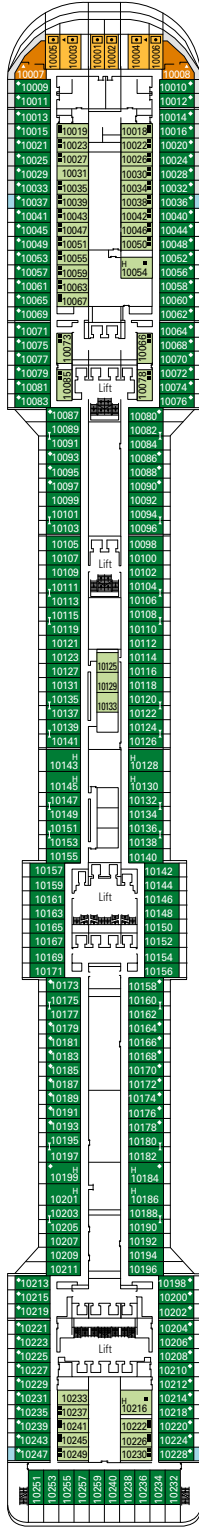

DECK PLANS & ACCOMMODATIONS

1.637 CABINS
4.363 GUESTS

ROYAL PALM CASINO

DECK 4
FIUME

DECK 5
CANALETTO

DECK 6
MODIGLIANI

DECK 7
TIZIANO

DECK 8
GIOTTO

BUTCHER'S CUT

PLAYA DEL SOL

1.637 CABINS

Royal Suites	2
Executive & Family Suites	3
Deluxe Suites*	66
Suites	36
Balcony*	1.143
Ocean View*	91
Interior*	283

* Including cabins for guests with disabilities or reduced mobility.

CABINS CATEGORIES

BELLA › Interior
BELLA › Ocean View
BELLA › Balcony
FANTASTICA › Interior
FANTASTICA › Ocean View
FANTASTICA › Balcony
FANTASTICA › Family Cabin**

AUREA › Balcony
AUREA › Suite°
AUREA › Suite
MSC YACHT CLUB › Deluxe Suite
MSC YACHT CLUB › Executive & Family Suite°
MSC YACHT CLUB › Royal Suite

- All cabins have one double bed convertible to two single beds.
- 3rd bed available in all categories.
- 4th bed available in all categories except for Aurea Suites and MSC Yacht Club Suites.

° Sealed panoramic window.