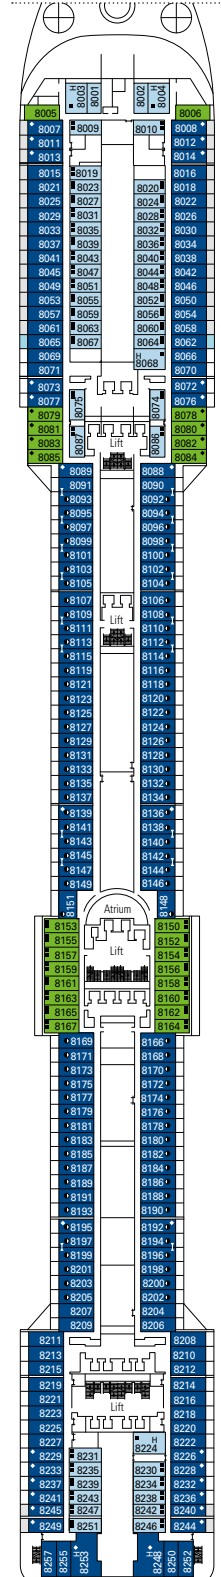

DECK PLANS & ACCOMMODATIONS

1.637 CABINS
4.363 GUESTS

ROYAL PALM CASINO

DECK 4
FIUME

DECK 5
CANALETTO

DECK 6
MODIGLIANI

DECK 7
TIZIANO

DECK 8
GIOTTO

BUTCHER'S CUT

PLAYA DEL SOL

1.637 CABINS

Royal Suites	2
Executive & Family Suites	3
Deluxe Suites*	66
Suites	36
Balcony*	1.143
Ocean View*	91
Interior*	283

* Including cabins for guests with disabilities or reduced mobility.

CABINS CATEGORIES

BELLA › Interior
BELLA › Ocean View
BELLA › Balcony
FANTASTICA › Interior
FANTASTICA › Ocean View
FANTASTICA › Balcony
FANTASTICA › Family Cabin**

AUREA › Balcony
AUREA › Suite°
AUREA › Suite
MSC YACHT CLUB › Deluxe Suite
MSC YACHT CLUB › Executive & Family Suite°
MSC YACHT CLUB › Royal Suite

- All cabins have one double bed convertible to two single beds.
- 3rd bed available in all categories.
- 4th bed available in all categories except for Aurea Suites and MSC Yacht Club Suites.

° Sealed panoramic window.