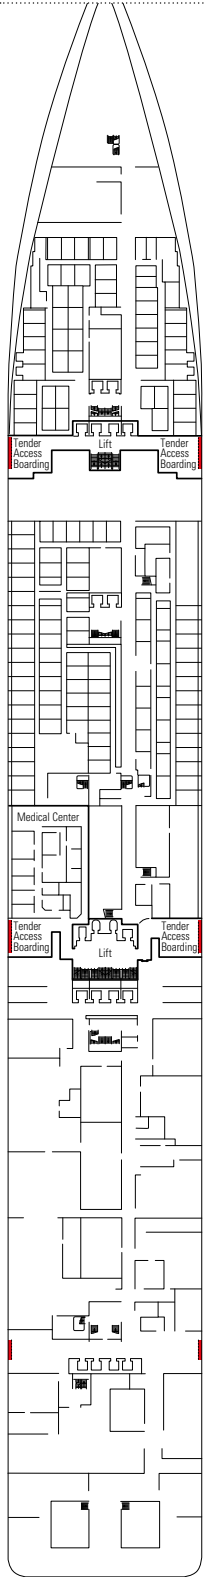

DECK PLANS & ACCOMMODATIONS

1.637 CABINS
4.363 GUESTS

ROYAL PALM CASINO

DECK 4
FIUME

DECK 5
CANALETTO

DECK 6
MODIGLIANI

DECK 7
TIZIANO

DECK 8
GIOTTO

BUTCHER'S CUT

PLAYA DEL SOL

1.637 CABINS

Royal Suites	2
Executive & Family Suites	3
Deluxe Suites*	66
Suites	36
Balcony*	1.143
Ocean View*	91
Interior*	283

* Including cabins for guests with disabilities or reduced mobility.

CABINS CATEGORIES

BELLA › Interior
BELLA › Ocean View
BELLA › Balcony
FANTASTICA › Interior
FANTASTICA › Ocean View
FANTASTICA › Balcony
FANTASTICA › Family Cabin**

AUREA › Balcony
AUREA › Suite°
AUREA › Suite
MSC YACHT CLUB › Deluxe Suite
MSC YACHT CLUB › Executive & Family Suite°
MSC YACHT CLUB › Royal Suite

- All cabins have one double bed convertible to two single beds.
- 3rd bed available in all categories.
- 4th bed available in all categories except for Aurea Suites and MSC Yacht Club Suites.

° Sealed panoramic window.