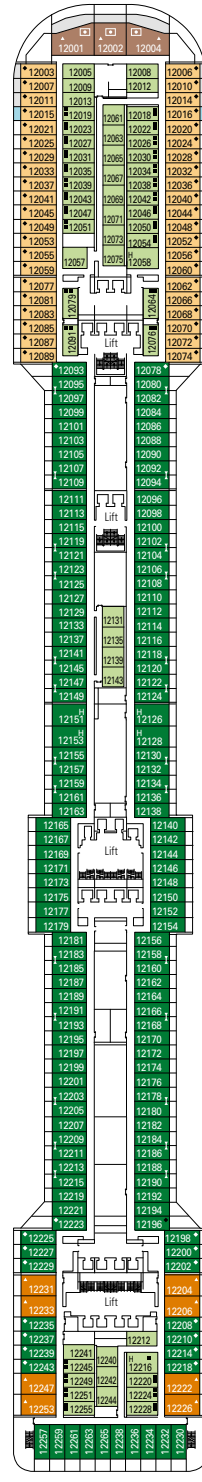

DECK PLANS & ACCOMMODATIONS

1.637 CABINS
4.363 GUESTS

ROYAL PALM CASINO

DECK 4
FIUME

DECK 5
CANALETTO

DECK 6
MODIGLIANI

DECK 7
TIZIANO

DECK 8
GIOTTO

BUTCHER'S CUT

PLAYA DEL SOL

1.637 CABINS

Royal Suites	2
Executive & Family Suites	3
Deluxe Suites*	66
Suites	36
Balcony*	1.143
Ocean View*	91
Interior*	283

* Including cabins for guests with disabilities or reduced mobility.

CABINS CATEGORIES

BELLA › Interior
BELLA › Ocean View
BELLA › Balcony
FANTASTICA › Interior
FANTASTICA › Ocean View
FANTASTICA › Balcony
FANTASTICA › Family Cabin**

AUREA › Balcony
AUREA › Suite°
AUREA › Suite
MSC YACHT CLUB › Deluxe Suite
MSC YACHT CLUB › Executive & Family Suite°
MSC YACHT CLUB › Royal Suite

- All cabins have one double bed convertible to two single beds.
- 3rd bed available in all categories.
- 4th bed available in all categories except for Aurea Suites and MSC Yacht Club Suites.

° Sealed panoramic window.