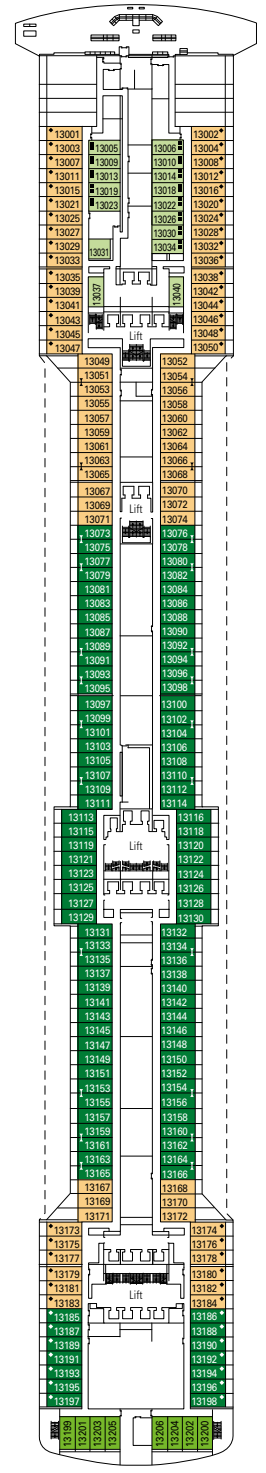

DECK PLANS & ACCOMMODATIONS

1.637 CABINS
4.363 GUESTS

ROYAL PALM CASINO

DECK 4
FIUME

DECK 5
CANALETTO

DECK 6
MODIGLIANI

DECK 7
TIZIANO

DECK 8
GIOTTO

BUTCHER'S CUT

PLAYA DEL SOL

1.637 CABINS

Royal Suites	2
Executive & Family Suites	3
Deluxe Suites*	66
Suites	36
Balcony*	1.143
Ocean View*	91
Interior*	283

* Including cabins for guests with disabilities or reduced mobility.

CABINS CATEGORIES

BELLA › Interior
BELLA › Ocean View
BELLA › Balcony
FANTASTICA › Interior
FANTASTICA › Ocean View
FANTASTICA › Balcony
FANTASTICA › Family Cabin**

AUREA › Balcony
AUREA › Suite°
AUREA › Suite
MSC YACHT CLUB › Deluxe Suite
MSC YACHT CLUB › Executive & Family Suite°
MSC YACHT CLUB › Royal Suite

** The ship offers many family cabins which are the combination of 2 connected cabins. Please contact your travel agent for all the available options.

LEGEND

- ▲ Sofa bed
- ◆ Double sofa bed
- 3rd bed is a pullman bed
- 3rd and 4th beds are pullman beds
- └ Connecting cabins
- ☐ Cabin with panoramic sealed window
- H Cabin for guests with disabilities or reduced mobility
- Cabins with partial view
- Balcony with metal balustrade
- Balcony with half glass half metal balustrade