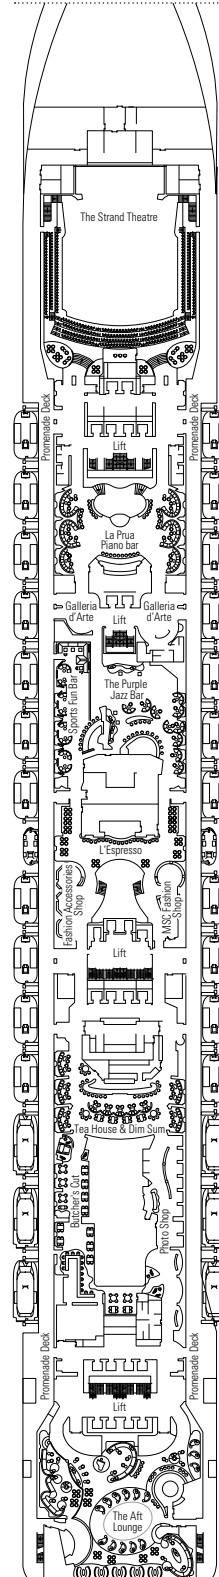

DECK PLANS & ACCOMMODATIONS

1.637 CABINS
4.363 GUESTS

ROYAL PALM CASINO

DECK 4
FIUME

DECK 5
CANALETTO

DECK 6
MODIGLIANI

DECK 7
TIZIANO

DECK 8
GIOTTO

BUTCHER'S CUT

PLAYA DEL SOL

1.637 CABINS

Royal Suites	2
Executive & Family Suites	3
Deluxe Suites*	66
Suites	36
Balcony*	1.143
Ocean View*	91
Interior*	283

* Including cabins for guests with disabilities or reduced mobility.

CABINS CATEGORIES

BELLA › Interior
BELLA › Ocean View
BELLA › Balcony
FANTASTICA › Interior
FANTASTICA › Ocean View
FANTASTICA › Balcony
FANTASTICA › Family Cabin**

AUREA › Balcony
AUREA › Suite°
AUREA › Suite
MSC YACHT CLUB › Deluxe Suite
MSC YACHT CLUB › Executive & Family Suite°
MSC YACHT CLUB › Royal Suite

- All cabins have one double bed convertible to two single beds.
- 3rd bed available in all categories.
- 4th bed available in all categories except for Aurea Suites and MSC Yacht Club Suites.

° Sealed panoramic window.