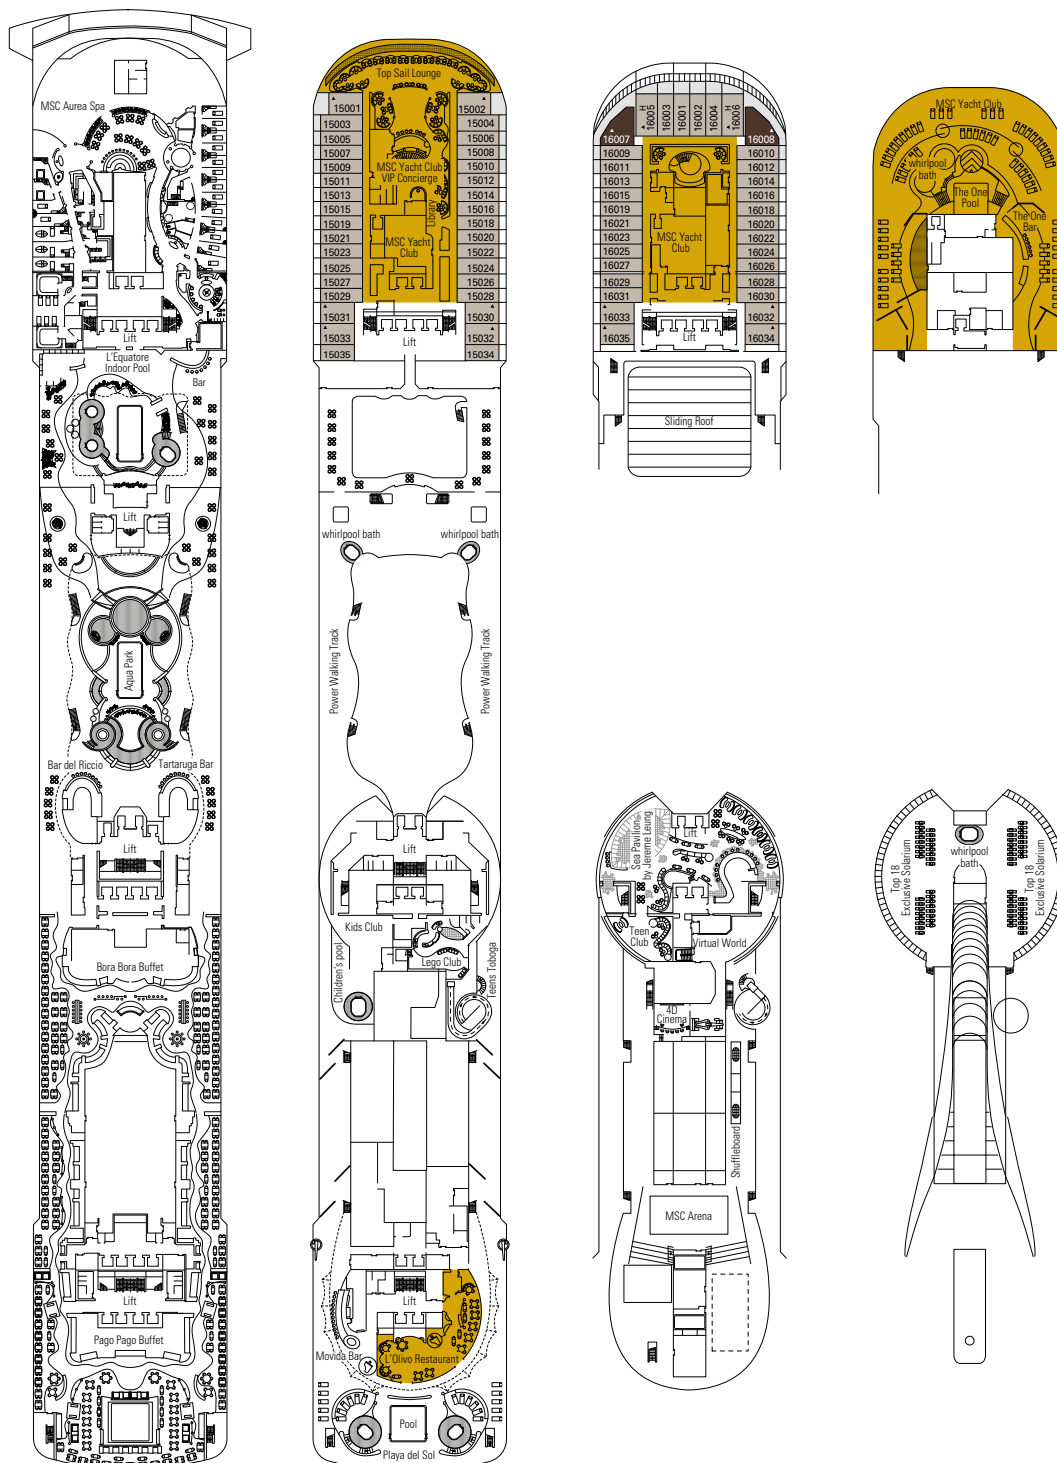

CABINS CATEGORIES

BELLA › Interior
BELLA › Ocean View
BELLA › Balcony
FANTASTICA › Interior
FANTASTICA › Ocean View
FANTASTICA › Balcony
FANTASTICA › Family Cabin**

AUREA › Balcony
AUREA › Suite°
AUREA › Suite
MSC YACHT CLUB › Deluxe Suite
MSC YACHT CLUB › Executive & Family Suite°
MSC YACHT CLUB › Royal Suite

- All cabins have one double bed convertible to two single beds.
- 3rd bed available in all categories.
- 4th bed available in all categories except for Aurea Suites and MSC Yacht Club Suites.

° Sealed panoramic window.

** The ship offers many family cabins which are the combination of 2 connected cabins. Please contact your travel agent for all the available options.

LEGEND

- ▲ Sofa bed
- ◆ Double sofa bed
- 3rd bed is a pullman bed
- 3rd and 4th beds are pullman beds
- └ Connecting cabins
- ☐ Cabin with panoramic sealed window
- H Cabin for guests with disabilities or reduced mobility
- Cabins with partial view
- Balcony with metal balustrade
- Balcony with half glass half metal balustrade

Ship configuration, data and descriptions may be subject to change depending on the season and on the destination and will be verified at the time of booking.

MSC YACHT CLUB

DECK 14
RAFFAELLO

DECK 15
LEONARDO DA VINCI