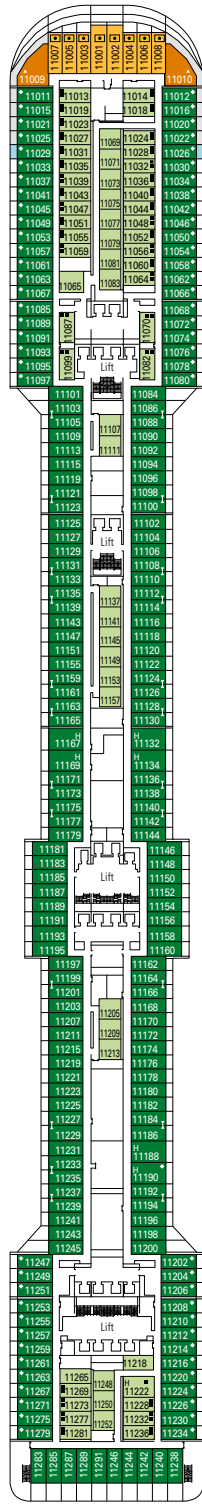

DECK PLANS & ACCOMMODATIONS

1.637 CABINS
4.363 GUESTS

ROYAL PALM CASINO

DECK 4
FIUME

DECK 5
CANALETTO

DECK 6
MODIGLIANI

DECK 7
TIZIANO

DECK 8
GIOTTO

BUTCHER'S CUT

PLAYA DEL SOL

1.637 CABINS

Royal Suites	2
Executive & Family Suites	3
Deluxe Suites*	66
Suites	36
Balcony*	1.143
Ocean View*	91
Interior*	283

* Including cabins for guests with disabilities or reduced mobility.

CABINS CATEGORIES

BELLA › Interior
BELLA › Ocean View
BELLA › Balcony
FANTASTICA › Interior
FANTASTICA › Ocean View
FANTASTICA › Balcony
FANTASTICA › Family Cabin**

AUREA › Balcony
AUREA › Suite°
AUREA › Suite
MSC YACHT CLUB › Deluxe Suite
MSC YACHT CLUB › Executive & Family Suite°
MSC YACHT CLUB › Royal Suite

- All cabins have one double bed convertible to two single beds.
- 3rd bed available in all categories.
- 4th bed available in all categories except for Aurea Suites and MSC Yacht Club Suites.

° Sealed panoramic window.