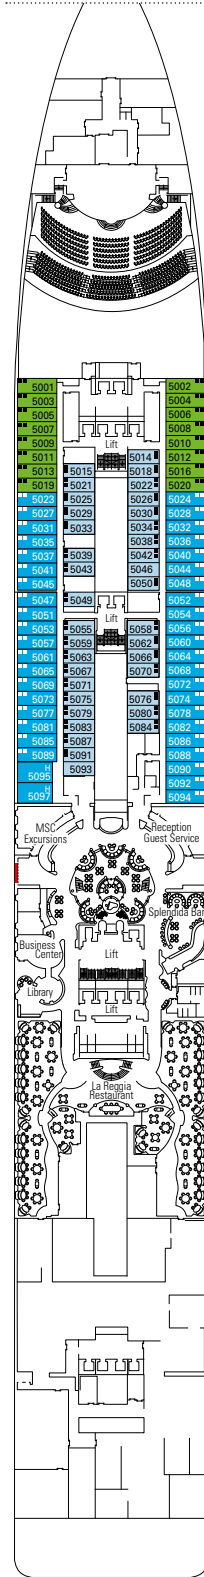

DECK PLANS & ACCOMMODATIONS

1.637 CABINS
4.363 GUESTS

ROYAL PALM CASINO

DECK 4
FIUME

DECK 5
CANALETTO

DECK 6
MODIGLIANI

DECK 7
TIZIANO

DECK 8
GIOTTO

BUTCHER'S CUT

PLAYA DEL SOL

1.637 CABINS

Royal Suites	2
Executive & Family Suites	3
Deluxe Suites*	66
Suites	36
Balcony*	1.143
Ocean View*	91
Interior*	283

* Including cabins for guests with disabilities or reduced mobility.

CABINS CATEGORIES

BELLA › Interior
BELLA › Ocean View
BELLA › Balcony
FANTASTICA › Interior
FANTASTICA › Ocean View
FANTASTICA › Balcony
FANTASTICA › Family Cabin**

AUREA › Balcony
AUREA › Suite°
AUREA › Suite
MSC YACHT CLUB › Deluxe Suite
MSC YACHT CLUB › Executive & Family Suite°
MSC YACHT CLUB › Royal Suite

- All cabins have one double bed convertible to two single beds.
- 3rd bed available in all categories.
- 4th bed available in all categories except for Aurea Suites and MSC Yacht Club Suites.

° Sealed panoramic window.