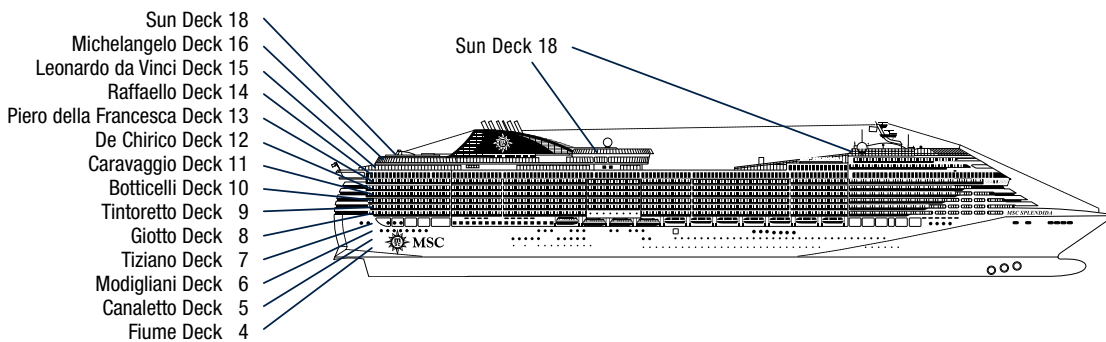

DECK PLANS & ACCOMMODATIONS

1.637 CABINS
4.363 GUESTS

ROYAL PALM CASINO

DECK 4
FIUME

DECK 5
CANALETTO

DECK 6
MODIGLIANI

DECK 7
TIZIANO

DECK 8
GIOTTO

BUTCHER'S CUT

PLAYA DEL SOL

1.637 CABINS

Royal Suites	2
Executive & Family Suites	3
Deluxe Suites*	66
Suites	36
Balcony*	1.143
Ocean View*	91
Interior*	283

* Including cabins for guests with disabilities or reduced mobility.

CABINS CATEGORIES

BELLA › Interior
BELLA › Ocean View
BELLA › Balcony
FANTASTICA › Interior
FANTASTICA › Ocean View
FANTASTICA › Balcony
FANTASTICA › Family Cabin**

AUREA › Balcony
AUREA › Suite°
AUREA › Suite
MSC YACHT CLUB › Deluxe Suite
MSC YACHT CLUB › Executive & Family Suite°
MSC YACHT CLUB › Royal Suite