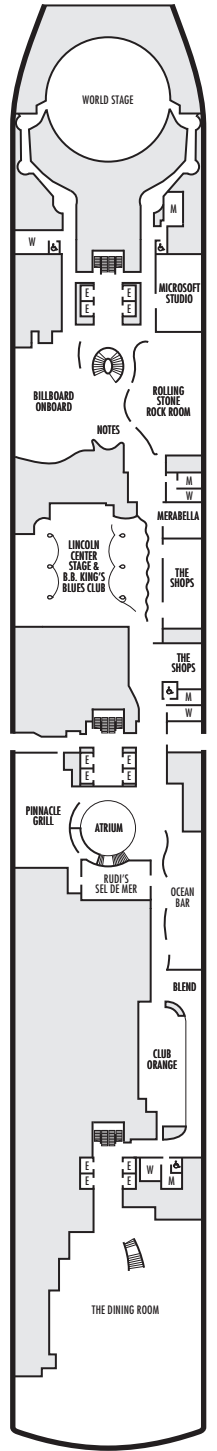

**MAIN DECK**  
Staterooms 1001–1187

**PLAZA DECK**

**PROMENADE DECK**

**BEETHOVEN DECK**  
Staterooms 4001–4221

**GERSHWIN DECK**  
Staterooms 5001–5231

**MOZART DECK**  
Staterooms 6001–6235

**STATEROOM SYMBOL LEGEND**

- Quad (2 lower beds, 1 sofa bed, 1 upper)
- ⊙ Triple (2 lower beds, 1 upper)
- Triple (2 lower beds, 1 sofa bed)
- ⊕ Double (2 lower beds convertible to 1 king-size bed, no Murphy bed)
- △ Partially obstructed view
- + Connecting rooms
- ◆ Floor-to-ceiling windows
- \* Shower only
- ▮ Uncovered verandah
- ◆ Staterooms have solid steel verandah railings instead of clear-view Plexiglas® railings
- ♣ Suites have part solid steel, part clear-view Plexiglas® verandah railings

**ACCESSIBILITY STATEROOM SYMBOL LEGEND**

- ♿ Suites SA7094, A6150 & A6148, and staterooms VA8147, VA8145, VA8134, VA8132, I-7108, I-7099, I-6131, I-6116, V5175, V5152, I-5133, I-5112, V5057, V5055, V5054, V5052, VH4167, VH4146, VH4107, VH4096, C1134, C1125, C1123, C1121 are fully accessible, roll-in shower only
- ★ Suites B8101 & SA7085 and staterooms K11049, VB11038, VQ10033, VE8142, VD7049, K6185, VC6158, V5051, V5048, FB1172 & E1175 are ambulatory accessible, shower only with small step, step into bathroom, standard interior and exterior door size

**SHIP SPECIFICATIONS & FACILITIES**

- 2,666 Guests
- 1,036 Crew
- 99,500 Gross Tons
- 975 Feet Long
- 13 Guest Decks
- Wraparound Promenade Deck
- 12 Restaurants & Cafes
- 7 Entertainment Venues
- 8 Lounges/Bars
- 2 Outdoor Swimming Pools (one with sliding glass roof)
- Spa & Salon
- Fitness Center
- Suite Lounge
- Duty-free Shops
- Library/Internet Cafe
- Onboard Wi-Fi Access
- Casino
- Sport Courts