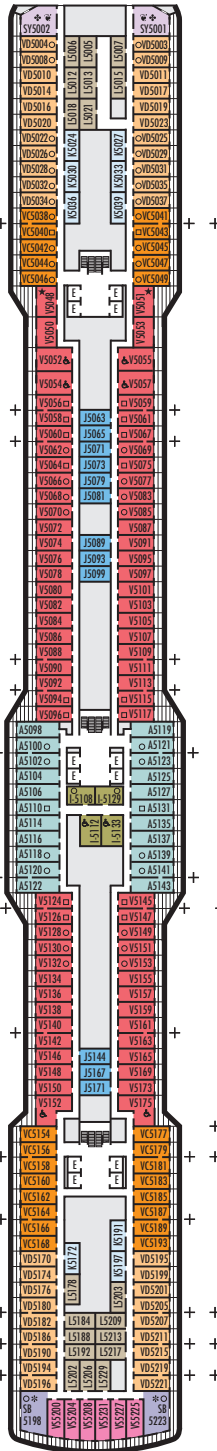

**MAIN DECK**  
Staterooms 1001–1187

**PLAZA DECK**

**PROMENADE DECK**

**BEETHOVEN DECK**  
Staterooms 4001–4221

**GERSHWIN DECK**  
Staterooms 5001–5231

**MOZART DECK**  
Staterooms 6001–6235

**STATEROOM SYMBOL LEGEND**

- Quad (2 lower beds, 1 sofa bed, 1 upper)
- ⊙ Triple (2 lower beds, 1 upper)
- Triple (2 lower beds, 1 sofa bed)
- ⊕ Double (2 lower beds convertible to 1 king-size bed, no Murphy bed)
- △ Partially obstructed view
- + Connecting rooms
- ◆ Floor-to-ceiling windows
- \* Shower only
- ▮ Uncovered verandah
- ◆ Staterooms have solid steel verandah railings instead of clear-view Plexiglas® railings
- ♣ Suites have part solid steel, part clear-view Plexiglas® verandah railings

**ACCESSIBILITY STATEROOM SYMBOL LEGEND**

- ♿ Suites SA7094, A6150 & A6148, and staterooms VA8147, VA8145, VA8134, VA8132, I-7108, I-7099, I-6131, I-6116, V5175, V5152, I-5133, I-5112, V5057, V5055, V5054, V5052, VH4167, VH4146, VH4107, VH4096, C1134, C1125, C1123, C1121 are fully accessible, roll-in shower only
- ★ Suites B8101 & SA7085 and staterooms K11049, VB11038, VQ10033, VE8142, VD7049, K6185, VC6158, V5051, V5048, FB1172 & E1175 are ambulatory accessible, shower only with small step, step into bathroom, standard interior and exterior door size

**SHIP SPECIFICATIONS & FACILITIES**

- 2,666 Guests
- 1,036 Crew
- 99,500 Gross Tons
- 975 Feet Long
- 13 Guest Decks
- Wraparound Promenade Deck
- 12 Restaurants & Cafes
- 7 Entertainment Venues
- 8 Lounges/Bars
- 2 Outdoor Swimming Pools (one with sliding glass roof)
- Spa & Salon
- Fitness Center
- Suite Lounge
- Duty-free Shops
- Library/Internet Cafe
- Onboard Wi-Fi Access
- Casino
- Sport Courts