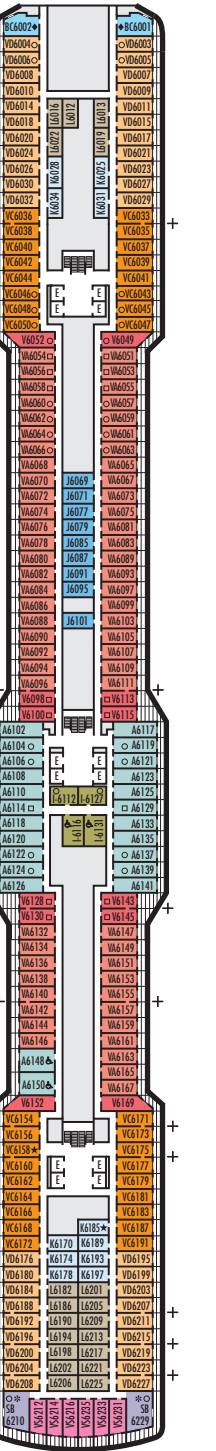

**MAIN DECK**  
Staterooms 1001–1187

**PLAZA DECK**

**PROMENADE DECK**

**BEETHOVEN DECK**  
Staterooms 4001–4221

**GERSHWIN DECK**  
Staterooms 5001–5231

**MOZART DECK**  
Staterooms 6001–6235

**STATEROOM SYMBOL LEGEND**

- Quad (2 lower beds, 1 sofa bed, 1 upper)
- ⊙ Triple (2 lower beds, 1 upper)
- Triple (2 lower beds, 1 sofa bed)
- ⊕ Double (2 lower beds convertible to 1 king-size bed, no Murphy bed)
- △ Partially obstructed view
- + Connecting rooms
- ◆ Floor-to-ceiling windows
- \* Shower only
- ▮ Uncovered verandah
- ◆ Staterooms have solid steel verandah railings instead of clear-view Plexiglas® railings
- ♣ Suites have part solid steel, part clear-view Plexiglas® verandah railings

**ACCESSIBILITY STATEROOM SYMBOL LEGEND**

- ♿ Suites SA7094, A6150 & A6148, and staterooms VA8147, VA8145, VA8134, VA8132, I-7108, I-7099, I-6131, I-6116, V5175, V5152, I-5133, I-5112, V5057, V5055, V5054, V5052, VH4167, VH4146, VH4107, VH4096, C1134, C1125, C1123, C1121 are fully accessible, roll-in shower only
- ★ Suites B8101 & SA7085 and staterooms K11049, VB11038, VQ10033, VE8142, VD7049, K6185, VC6158, V5051, V5048, FB1172 & E1175 are ambulatory accessible, shower only with small step, step into bathroom, standard interior and exterior door size

**SHIP SPECIFICATIONS & FACILITIES**

- 2,666 Guests
- 1,036 Crew
- 99,500 Gross Tons
- 975 Feet Long
- 13 Guest Decks
- Wraparound Promenade Deck
- 12 Restaurants & Cafes
- 7 Entertainment Venues
- 8 Lounges/Bars
- 2 Outdoor Swimming Pools (one with sliding glass roof)
- Spa & Salon
- Fitness Center
- Suite Lounge
- Duty-free Shops
- Library/Internet Cafe
- Onboard Wi-Fi Access
- Casino
- Sport Courts