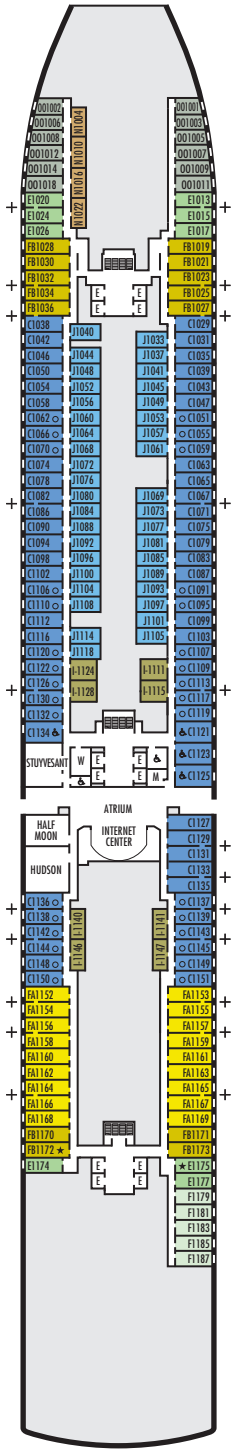

**MAIN DECK**  
Staterooms 1001–1187

**PLAZA DECK**

**PROMENADE DECK**

**BEETHOVEN DECK**  
Staterooms 4001–4221

**GERSHWIN DECK**  
Staterooms 5001–5231

**MOZART DECK**  
Staterooms 6001–6235

**STATEROOM SYMBOL LEGEND**

- Quad (2 lower beds, 1 sofa bed, 1 upper)
- ⊙ Triple (2 lower beds, 1 upper)
- Triple (2 lower beds, 1 sofa bed)
- ⊕ Double (2 lower beds convertible to 1 king-size bed, no Murphy bed)
- △ Partially obstructed view
- + Connecting rooms
- ◆ Floor-to-ceiling windows
- \* Shower only
- ▮ Uncovered verandah
- ◆ Staterooms have solid steel verandah railings instead of clear-view Plexiglas® railings
- ♣ Suites have part solid steel, part clear-view Plexiglas® verandah railings

**ACCESSIBILITY STATEROOM SYMBOL LEGEND**

- ♿ Suites SA7094, A6150 & A6148, and staterooms VA8147, VA8145, VA8134, VA8132, I-7108, I-7099, I-6131, I-6116, V5175, V5152, I-5133, I-5112, V5057, V5055, V5054, V5052, VH4167, VH4146, VH4107, VH4096, C1134, C1125, C1123, C1121 are fully accessible, roll-in shower only
- ★ Suites B8101 & SA7085 and staterooms K11049, VB11038, VQ10033, VE8142, VD7049, K6185, VC6158, V5051, V5048, FB1172 & E1175 are ambulatory accessible, shower only with small step, step into bathroom, standard interior and exterior door size

**SHIP SPECIFICATIONS & FACILITIES**

- 2,666 Guests
- 1,036 Crew
- 99,500 Gross Tons
- 975 Feet Long
- 13 Guest Decks
- Wraparound Promenade Deck
- 12 Restaurants & Cafes
- 7 Entertainment Venues
- 8 Lounges/Bars
- 2 Outdoor Swimming Pools (one with sliding glass roof)
- Spa & Salon
- Fitness Center
- Suite Lounge
- Duty-free Shops
- Library/Internet Cafe
- Onboard Wi-Fi Access
- Casino
- Sport Courts