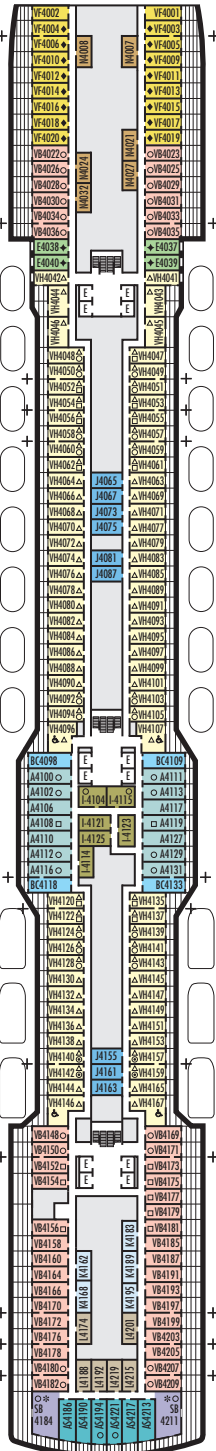

**MAIN DECK**  
Staterooms 1001–1187

**PLAZA DECK**

**PROMENADE DECK**

**BEETHOVEN DECK**  
Staterooms 4001–4221

**GERSHWIN DECK**  
Staterooms 5001–5231

**MOZART DECK**  
Staterooms 6001–6235

**STATEROOM SYMBOL LEGEND**

- Quad (2 lower beds, 1 sofa bed, 1 upper)
- ⊙ Triple (2 lower beds, 1 upper)
- Triple (2 lower beds, 1 sofa bed)
- ⊕ Double (2 lower beds convertible to 1 king-size bed, no Murphy bed)
- △ Partially obstructed view
- + Connecting rooms
- ◆ Floor-to-ceiling windows
- \* Shower only
- ▮ Uncovered verandah
- ◆ Staterooms have solid steel verandah railings instead of clear-view Plexiglas® railings
- ♣ Suites have part solid steel, part clear-view Plexiglas® verandah railings

**ACCESSIBILITY STATEROOM SYMBOL LEGEND**

- ♿ Suites SA7094, A6150 & A6148, and staterooms VA8147, VA8145, VA8134, VA8132, I-7108, I-7099, I-6131, I-6116, V5175, V5152, I-5133, I-5112, V5057, V5055, V5054, V5052, VH4167, VH4146, VH4107, VH4096, C1134, C1125, C1123, C1121 are fully accessible, roll-in shower only
- ★ Suites B8101 & SA7085 and staterooms K11049, VB11038, VQ10033, VE8142, VD7049, K6185, VC6158, V5051, V5048, FB1172 & E1175 are ambulatory accessible, shower only with small step, step into bathroom, standard interior and exterior door size

**SHIP SPECIFICATIONS & FACILITIES**

- 2,666 Guests
- 1,036 Crew
- 99,500 Gross Tons
- 975 Feet Long
- 13 Guest Decks
- Wraparound Promenade Deck
- 12 Restaurants & Cafes
- 7 Entertainment Venues
- 8 Lounges/Bars
- 2 Outdoor Swimming Pools (one with sliding glass roof)
- Spa & Salon
- Fitness Center
- Suite Lounge
- Duty-free Shops
- Library/Internet Cafe
- Onboard Wi-Fi Access
- Casino
- Sport Courts