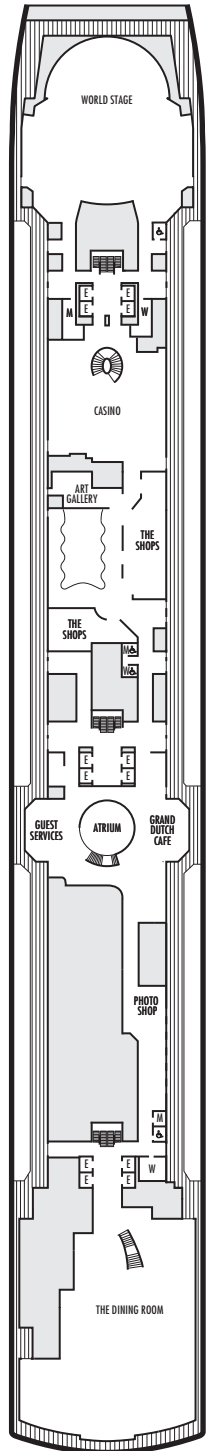

**MAIN DECK**  
Staterooms 1001–1187

**PLAZA DECK**

**PROMENADE DECK**

**BEETHOVEN DECK**  
Staterooms 4001–4221

**GERSHWIN DECK**  
Staterooms 5001–5231

**MOZART DECK**  
Staterooms 6001–6235

**STATEROOM SYMBOL LEGEND**

- Quad (2 lower beds, 1 sofa bed, 1 upper)
- ⊙ Triple (2 lower beds, 1 upper)
- Triple (2 lower beds, 1 sofa bed)
- ⊕ Double (2 lower beds convertible to 1 king-size bed, no Murphy bed)
- △ Partially obstructed view
- + Connecting rooms
- ◆ Floor-to-ceiling windows
- \* Shower only
- ▮ Uncovered verandah
- ◆ Staterooms have solid steel verandah railings instead of clear-view Plexiglas® railings
- ♣ Suites have part solid steel, part clear-view Plexiglas® verandah railings

**ACCESSIBILITY STATEROOM SYMBOL LEGEND**

- ♿ Suites SA7094, A6150 & A6148, and staterooms VA8147, VA8145, VA8134, VA8132, I-7108, I-7099, I-6131, I-6116, V5175, V5152, I-5133, I-5112, V5057, V5055, V5054, V5052, VH4167, VH4146, VH4107, VH4096, C1134, C1125, C1123, C1121 are fully accessible, roll-in shower only
- ★ Suites B8101 & SA7085 and staterooms K11049, VB11038, VQ10033, VE8142, VD7049, K6185, VC6158, V5051, V5048, FB1172 & E1175 are ambulatory accessible, shower only with small step, step into bathroom, standard interior and exterior door size

**SHIP SPECIFICATIONS & FACILITIES**

- 2,666 Guests
- 1,036 Crew
- 99,500 Gross Tons
- 975 Feet Long
- 13 Guest Decks
- Wraparound Promenade Deck
- 12 Restaurants & Cafes
- 7 Entertainment Venues
- 8 Lounges/Bars
- 2 Outdoor Swimming Pools (one with sliding glass roof)
- Spa & Salon
- Fitness Center
- Suite Lounge
- Duty-free Shops
- Library/Internet Cafe
- Onboard Wi-Fi Access
- Casino
- Sport Courts