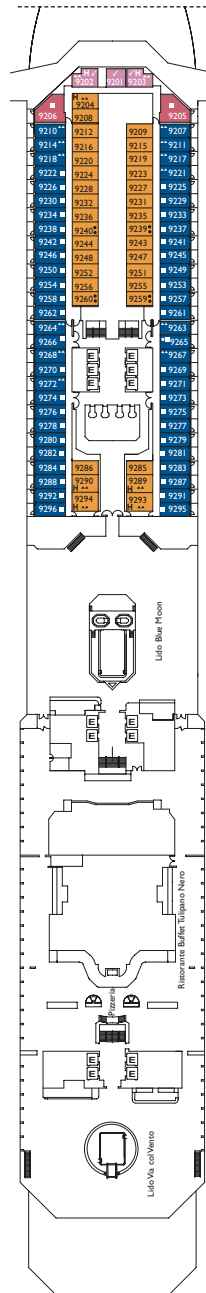

Inside Cabin

- Classic
- Premium
- Samsara

Irma, Rigoletto, Zivago,
Tancredi, Marlene
Rigoletto, Tancredi, Zivago,
Marlene, Carmen
Turandot

Outside cabins ocean view

- Classic
- Premium

Irma, Rigoletto
Irma, Zivago, Tancredi,
Carmen, Rigoletto

Cabins with ocean view balcony

- Classic
- Premium
- Samsara

Tancredi
Tancredi, Zivago, Marlene,
Carmen
Turandot, Tosca

DECK 14 DOROTHY

DECK BUTTERFLY

DECK 11 TOSCA

DECK 10 TURANDOT

DECK 9 CARMEN

DECK 8 MARLENE

DECK 7 ZIVAGO

Grt: 114.500 t
 Length: 290 m
 Width: 35,5m
 Cruising speed: 21,5 knots
 Max speed: 23 knots

- ✓ cabins with partially restricted view
- single cabins
- H cabins for disabled guests
- C interconnecting cabins
- E lift
- * double sofa bed
- 1 upper berth
- single sofa bed
- ▲▲ 2 low beds that cannot be converted into a double
- ▲ cannot be converted into a double

Please note: Double bed is available in all cabin grades.

Suites

- Mini Suite with Ocean View Balcony
Tancredi, Zivago, Marlene
- Suite with Ocean View Balcony
Zivago, Carmen
- Grand Suite with Ocean View Balcony
Zivago