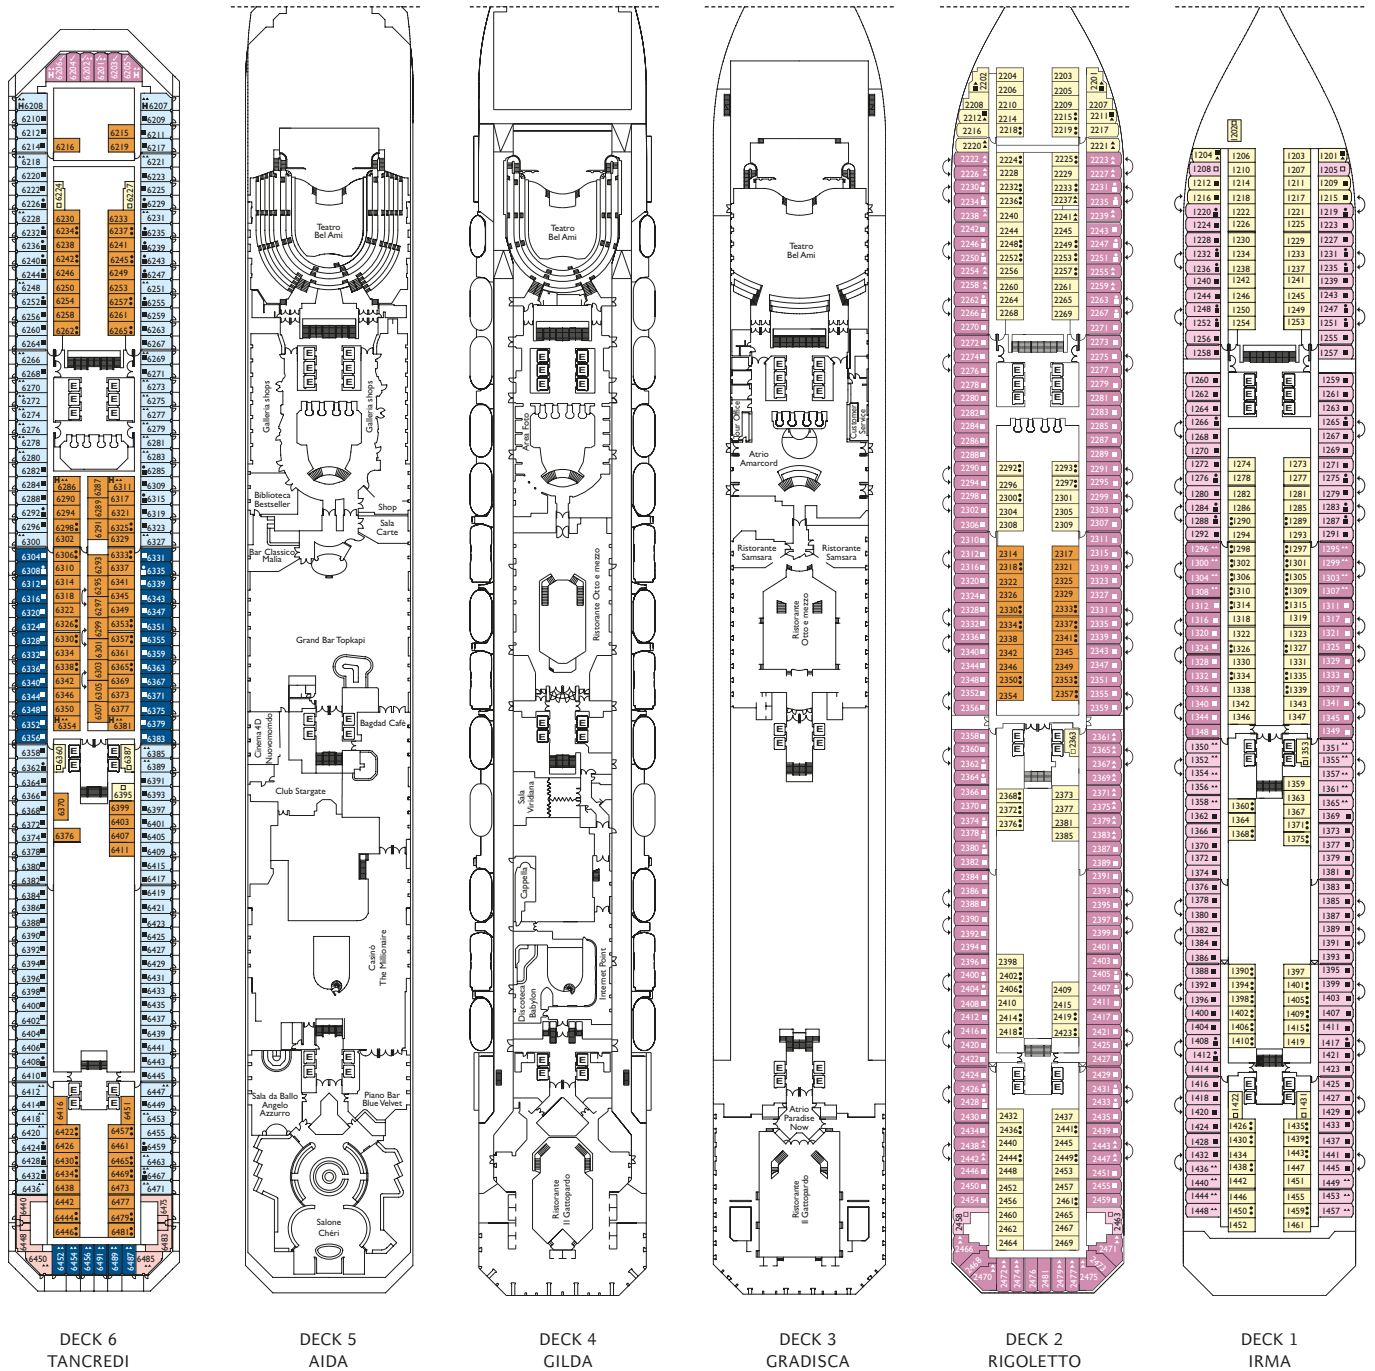

DECK 8 MARLENE

DECK 7 ZIVAGO

Grt: 114.500 t
 Length: 290 m
 Width: 35,5m
 Cruising speed: 21,5 knots
 Max speed: 23 knots

- ✓ cabins with partially restricted view
- single cabins
- H cabins for disabled guests
- C interconnecting cabins
- E lift
- * double sofa bed
- 1 upper berth
- single sofa bed
- ▲▲ 2 low beds that cannot be converted into a double
- ▲ cannot be converted into a double

Please note: Double bed is available in all cabin grades.

Suites

- Mini Suite with Ocean View Balcony
Tancredi, Zivago, Marlene
- Suite with Ocean View Balcony
Zivago, Carmen
- Grand Suite with Ocean View Balcony
Zivago

- Samsara Suite with Ocean View Balcony
Turandot
- Samsara Suite with ocean view verand and jacuzzi
Turandot
- Samsara Grand Suite with ocean view veranda, jacuzzi and balcony
Turandot

DECK 6
TANCREDI

DECK 5
AIDA