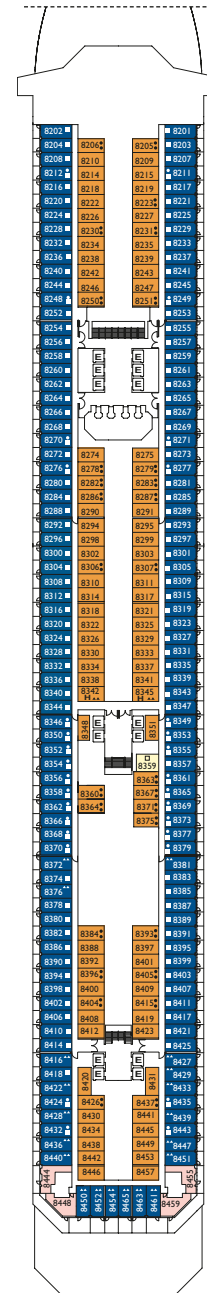

Inside Cabin

- Classic
- Premium
- Samsara

Irma, Rigoletto, Zivago,
Tancredi, Marlene
Rigoletto, Tancredi, Zivago,
Marlene, Carmen
Turandot

Outside cabins ocean view

- Classic
- Premium

Irma, Rigoletto
Irma, Zivago, Tancredi,
Carmen, Rigoletto

Cabins with ocean view balcony

- Classic
- Premium
- Samsara

Tancredi
Tancredi, Zivago, Marlene,
Carmen
Turandot, Tosca

DECK 14 DOROTHY

DECK BUTTERFLY

DECK 11 TOSCA

DECK 10 TURANDOT

DECK 9 CARMEN

DECK 8 MARLENE

DECK 7 ZIVAGO

Grt: 114.500 t
 Length: 290 m
 Width: 35,5m
 Cruising speed: 21,5 knots
 Max speed: 23 knots

- ✓ cabins with partially restricted view
- single cabins
- H cabins for disabled guests
- C interconnecting cabins
- E lift
- * double sofa bed
- 1 upper berth
- single sofa bed
- ▲▲ 2 low beds that cannot be converted into a double
- ▲ cannot be converted into a double

Please note: Double bed is available in all cabin grades.

Suites

- Mini Suite with Ocean View Balcony
Tancredi, Zivago, Marlene
- Suite with Ocean View Balcony
Zivago, Carmen
- Grand Suite with Ocean View Balcony
Zivago