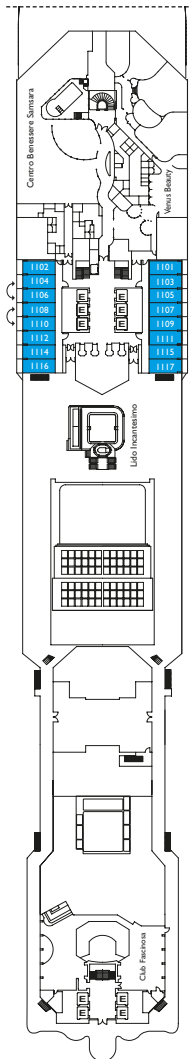

Inside Cabin

- Classic
- Premium
- Samsara

Irma, Rigoletto, Zivago,
Tancredi, Marlene
Rigoletto, Tancredi, Zivago,
Marlene, Carmen
Turandot

Outside cabins ocean view

- Classic
- Premium

Irma, Rigoletto
Irma, Zivago, Tancredi,
Carmen, Rigoletto

Cabins with ocean view balcony

- Classic
- Premium
- Samsara

Tancredi
Tancredi, Zivago, Marlene,
Carmen
Turandot, Tosca

DECK 14 DOROTHY

DECK BUTTERFLY

DECK 11 TOSCA

DECK 10 TURANDOT

DECK 9 CARMEN

DECK 8 MARLENE

DECK 7 ZIVAGO

Grt: 114.500 t
 Length: 290 m
 Width: 35,5m
 Cruising speed: 21,5 knots
 Max speed: 23 knots

- ✓ cabins with partially restricted view
- single cabins
- H cabins for disabled guests
- C interconnecting cabins
- E lift
- * double sofa bed
- 1 upper berth
- single sofa bed
- ▲▲ 2 low beds that cannot be converted into a double
- ▲ cannot be converted into a double

Please note: Double bed is available in all cabin grades.

Suites

- Mini Suite with Ocean View Balcony
Tancredi, Zivago, Marlene
- Suite with Ocean View Balcony
Zivago, Carmen
- Grand Suite with Ocean View Balcony
Zivago