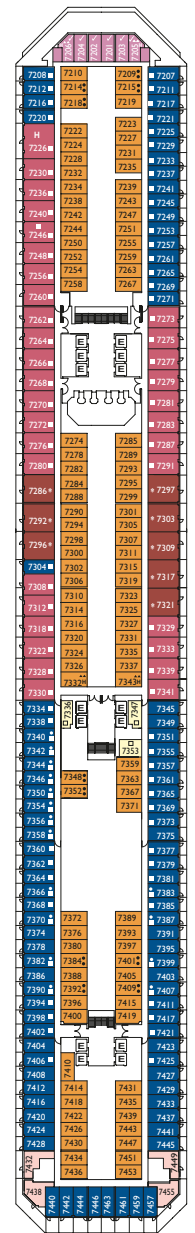

Inside Cabin

- Classic
- Premium
- Samsara

Irma, Rigoletto, Zivago,
Tancredi, Marlene
Rigoletto, Tancredi, Zivago,
Marlene, Carmen
Turandot

Outside cabins ocean view

- Classic
- Premium

Irma, Rigoletto
Irma, Zivago, Tancredi,
Carmen, Rigoletto

Cabins with ocean view balcony

- Classic
- Premium
- Samsara

Tancredi
Tancredi, Zivago, Marlene,
Carmen
Turandot, Tosca

DECK 14 DOROTHY

DECK BUTTERFLY

DECK 11 TOSCA

DECK 10 TURANDOT

DECK 9 CARMEN

DECK 8 MARLENE

DECK 7 ZIVAGO

Grt: 114.500 t
 Length: 290 m
 Width: 35,5m
 Cruising speed: 21,5 knots
 Max speed: 23 knots

- ✓ cabins with partially restricted view
- single cabins
- H cabins for disabled guests
- C interconnecting cabins
- E lift
- * double sofa bed
- 1 upper berth
- single sofa bed
- ▲▲ 2 low beds that cannot be converted into a double
- ▲ cannot be converted into a double

Please note: Double bed is available in all cabin grades.

Suites

- Mini Suite with Ocean View Balcony
Tancredi, Zivago, Marlene
- Suite with Ocean View Balcony
Zivago, Carmen
- Grand Suite with Ocean View Balcony
Zivago