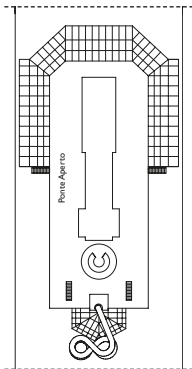

Inside Cabin

- Classic
- Premium
- Samsara

Irma, Rigoletto, Zivago,
Tancredi, Marlene
Rigoletto, Tancredi, Zivago,
Marlene, Carmen
Turandot

Outside cabins ocean view

- Classic
- Premium

Irma, Rigoletto
Irma, Zivago, Tancredi,
Carmen, Rigoletto

Cabins with ocean view balcony

- Classic
- Premium
- Samsara

Tancredi
Tancredi, Zivago, Marlene,
Carmen
Turandot, Tosca

DECK 14 DOROTHY