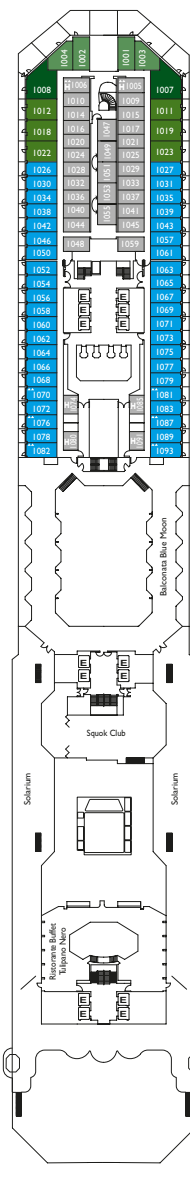

Inside Cabin

- Classic
- Premium
- Samsara

Irma, Rigoletto, Zivago,
Tancredi, Marlene
Rigoletto, Tancredi, Zivago,
Marlene, Carmen
Turandot

Outside cabins ocean view

- Classic
- Premium

Irma, Rigoletto
Irma, Zivago, Tancredi,
Carmen, Rigoletto

Cabins with ocean view balcony

- Classic
- Premium
- Samsara

Tancredi
Tancredi, Zivago, Marlene,
Carmen
Turandot, Tosca

DECK 14 DOROTHY

DECK BUTTERFLY

DECK 11 TOSCA

DECK 10 TURANDOT

DECK 9 CARMEN

DECK 8 MARLENE

DECK 7 ZIVAGO

Grt: 114.500 t
 Length: 290 m
 Width: 35,5m
 Cruising speed: 21,5 knots
 Max speed: 23 knots

- ✓ cabins with partially restricted view
- single cabins
- H cabins for disabled guests
- C interconnecting cabins
- E lift
- * double sofa bed
- 1 upper berth
- single sofa bed
- ▲▲ 2 low beds that cannot be converted into a double
- ▲ cannot be converted into a double

Please note: Double bed is available in all cabin grades.

Suites

- Mini Suite with Ocean View Balcony
Tancredi, Zivago, Marlene
- Suite with Ocean View Balcony
Zivago, Carmen
- Grand Suite with Ocean View Balcony
Zivago