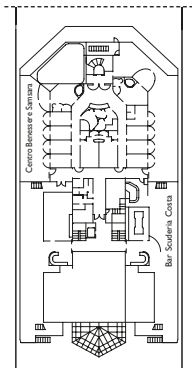

Inside Cabin

- Classic
- Premium
- Samsara

Irma, Rigoletto, Zivago,
Tancredi, Marlene
Rigoletto, Tancredi, Zivago,
Marlene, Carmen
Turandot

Outside cabins ocean view

- Classic
- Premium

Irma, Rigoletto
Irma, Zivago, Tancredi,
Carmen, Rigoletto

Cabins with ocean view balcony

- Classic
- Premium
- Samsara

Tancredi
Tancredi, Zivago, Marlene,
Carmen
Turandot, Tosca