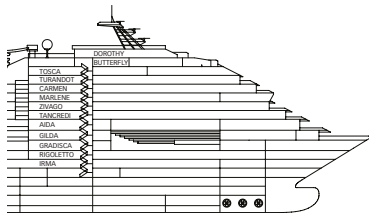

Cabins with ocean view balcony

- Classic
- Premium
- Samsara

Tancredi
Tancredi, Zivago, Marlene,
Carmen
Turandot, Tosca

DECK 14 DOROTHY

DECK BUTTERFLY

DECK 11 TOSCA

DECK 10 TURANDOT

DECK 9 CARMEN

DECK 8 MARLENE

DECK 7 ZIVAGO

Grt: 114.500 t
 Length: 290 m
 Width: 35,5m
 Cruising speed: 21,5 knots
 Max speed: 23 knots

- ✓ cabins with partially restricted view
- single cabins
- H cabins for disabled guests
- C interconnecting cabins
- E lift
- * double sofa bed
- 1 upper berth
- single sofa bed
- ▲▲ 2 low beds that cannot be converted into a double
- ▲ cannot be converted into a double