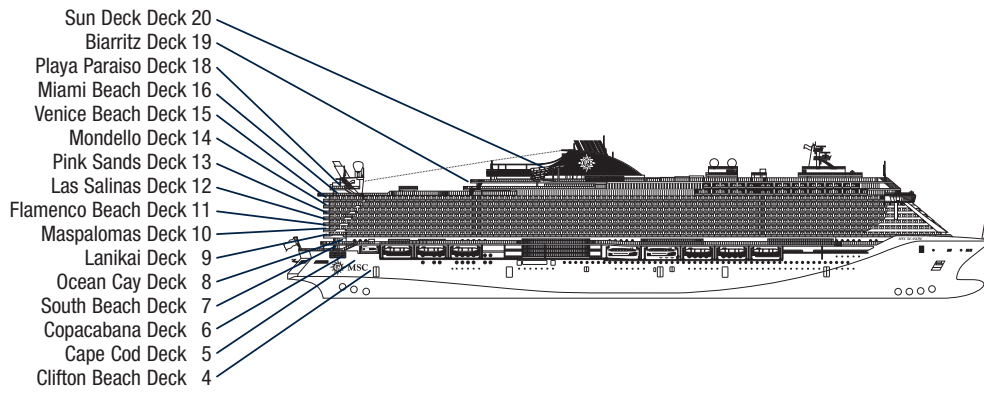

DECK PLANS & ACCOMMODATIONS

2,066 STATEROOMS
5,336 GUESTS

BISCAYNE BAY RESTAURANT & BUFFET

ARCADE GAMES & BOWLING

MSC YACHT CLUB

2,066 STATEROOMS

Royal Suites	2
Deluxe Suites*	72
Interior Suites*	12
Suites with private whirlpool tub	28
Two-Bedroom Grand Suite	3
Grand Suite	9
Suite	90
Balcony*	1,314
Ocean View*	88
Interior*	448
Staterooms for Families**	108

* Including staterooms for guests with disabilities or reduced mobility.
 ** Staterooms for families are already included in the total number of staterooms therefore they are not to be counted in addition.

STATEROOM CATEGORIES

BELLA > Interior (I1)
BELLA > Ocean View (O1)
BELLA > Balcony (B1)
FANTASTICA > Interior (I2)
FANTASTICA > Ocean View (O2)
FANTASTICA > Balcony (B2)
FANTASTICA > Staterooms for Families*
FANTASTICA > Suite (S2)
AUREA > Interior (I3)
AUREA > Balcony (B3)
AUREA > Suite (S3)
AUREA > Grand Suite (SE3)
AUREA > Two-Bedroom Grand Suite (SD3)
AUREA > Suite with whirlpool (SJ3)
MSC YACHT CLUB > Interior Suite (YIN)
MSC YACHT CLUB > Deluxe Suite (YC1)
MSC YACHT CLUB > Royal Suite (YC3)