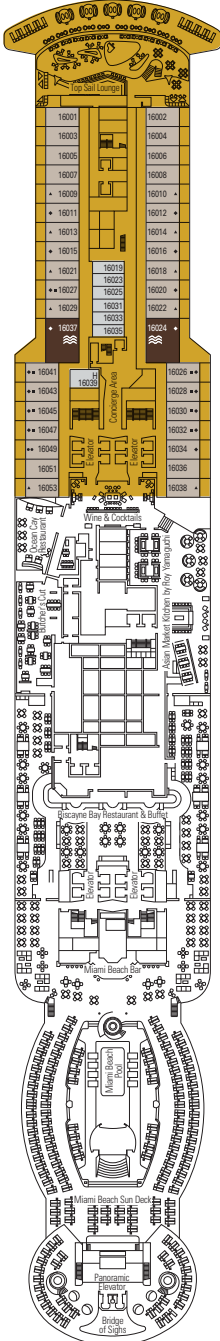

DECK 16
MIAMI BEACH