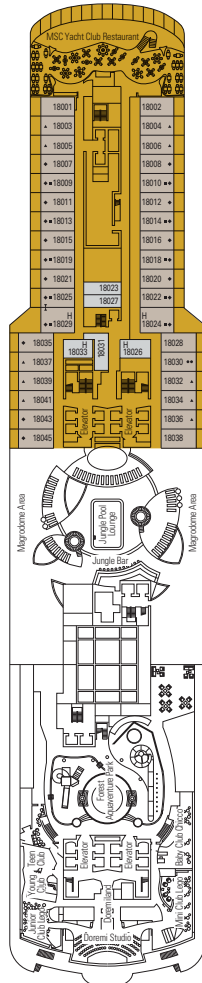

DECK 18
PLAYA PARAISO