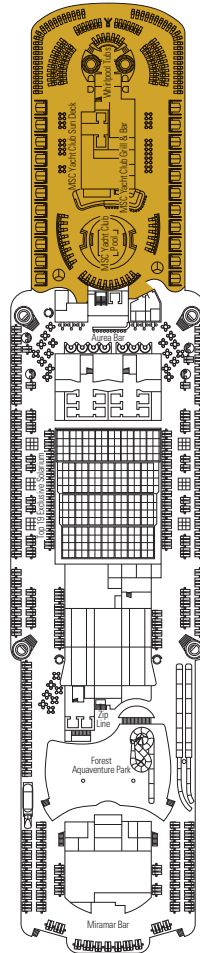

STATEROOM CATEGORIES

BELLA > Interior (I1)
BELLA > Ocean View (O1)
BELLA > Balcony (B1)
FANTASTICA > Interior (I2)
FANTASTICA > Ocean View (O2)
FANTASTICA > Balcony (B2)
FANTASTICA > Staterooms for Families*
FANTASTICA > Suite (S2)
AUREA > Interior (I3)
AUREA > Balcony (B3)
AUREA > Suite (S3)
AUREA > Grand Suite (SE3)
AUREA > Two-Bedroom Grand Suite (SD3)
AUREA > Suite with whirlpool (SJ3)
MSC YACHT CLUB > Interior Suite (YIN)
MSC YACHT CLUB > Deluxe Suite (YC1)
MSC YACHT CLUB > Royal Suite (YC3)

* The ship offers many family staterooms that are the combination of 2 or more connected staterooms. Please contact your travel advisor for all the available options.

- All staterooms have 1 queen bed convertible to 2 single beds except in staterooms for guests with disabilities or reduced mobility (H), this does not apply to staterooms 13066, 13073 and 13198.
- 3rd and 4th beds available in all categories except for MSC Yacht Club Interior Suite.
- 5th bed available with Aurea Experience Interior, Two-Bedroom Grand Suite (staterooms 11001, 12001 and 14001 have 2 queen beds and 1 Pullman bed), Suite with whirlpool and with MSC Yacht Club Deluxe Suite.

LEGEND

- ▲ Sofa bed
- ◆ Double sofa bed
- 3rd bed is a Pullman bed
- 3rd and 4th beds are Pullman beds
- Bunk bed or sofa that can be converted into bunk bed (3rd and 4th beds)
- ↔ Connecting staterooms
- H Stateroom for guests with disabilities or reduced mobility
- AA Ambulatory Accessible Staterooms
- ⊕ Whirlpool
- ⊕ Staterooms with partial view
- Balcony with metal balustrade
- Balcony with half-glass/half-metal balustrade
- No access

Ship configuration, data and descriptions may be subject to change depending on the season and on the destination and will be verified at the time of booking.

DECK 16
MIAMI BEACH

DECK 18
PLAYA PARAISO

DECK 19
BIARRITZ