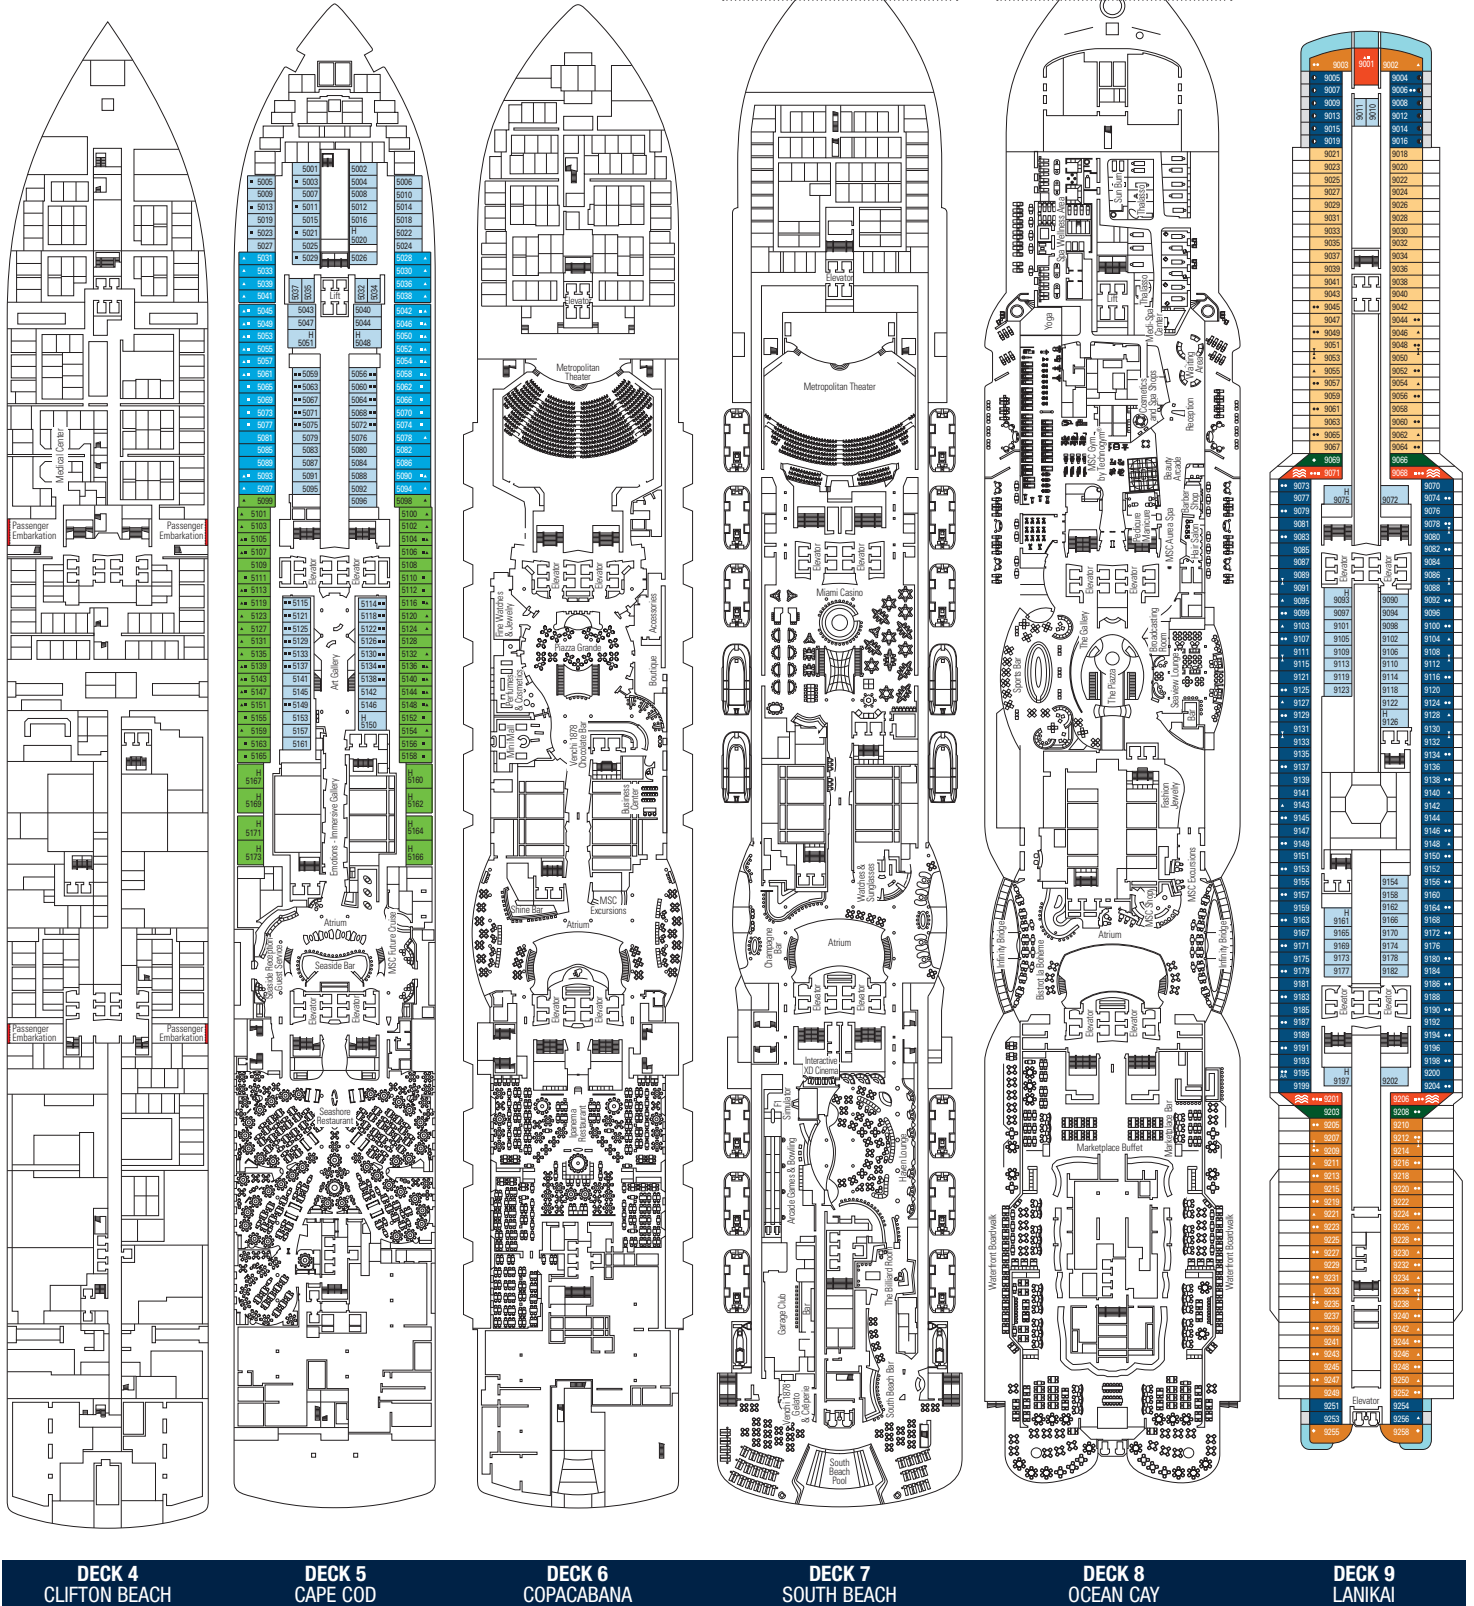

DECK PLANS & ACCOMMODATIONS

2,066 STATEROOMS
5,336 GUESTS

BISCAYNE BAY RESTAURANT & BUFFET

ARCADE GAMES & BOWLING

MSC YACHT CLUB

2,066 STATEROOMS

Royal Suites	2
Deluxe Suites*	72
Interior Suites*	12
Suites with private whirlpool tub	28
Two-Bedroom Grand Suite	3
Grand Suite	9
Suite	90
Balcony*	1,314
Ocean View*	88
Interior*	448
Staterooms for Families**	108

* Including staterooms for guests with disabilities or reduced mobility.
 ** Staterooms for families are already included in the total number of staterooms therefore they are not to be counted in addition.

Ship configuration, data and descriptions may be subject to change depending on the season and on the destination and will be verified at the time of booking.

DECK 16
MIAMI BEACH

DECK 18
PLAYA PARAISO

DECK 19
BIARRITZ

DECK 20
SUN DECK