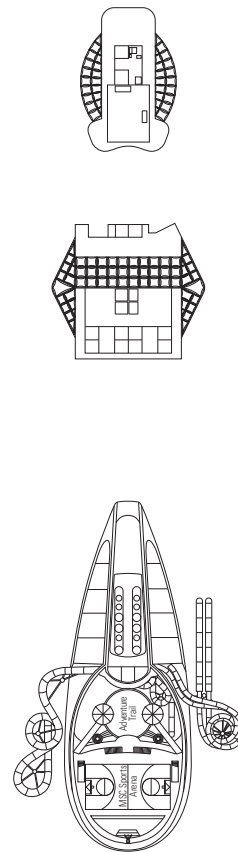

STATEROOM CATEGORIES

BELLA > Interior (I1)
BELLA > Ocean View (O1)
BELLA > Balcony (B1)
FANTASTICA > Interior (I2)
FANTASTICA > Ocean View (O2)
FANTASTICA > Balcony (B2)
FANTASTICA > Staterooms for Families*
FANTASTICA > Suite (S2)
AUREA > Interior (I3)
AUREA > Balcony (B3)
AUREA > Suite (S3)
AUREA > Grand Suite (SE3)
AUREA > Two-Bedroom Grand Suite (SD3)
AUREA > Suite with whirlpool (SJ3)
MSC YACHT CLUB > Interior Suite (YIN)
MSC YACHT CLUB > Deluxe Suite (YC1)
MSC YACHT CLUB > Royal Suite (YC3)

LEGEND

- ▲ Sofa bed
- ◆ Double sofa bed
- 3rd bed is a Pullman bed
- 3rd and 4th beds are Pullman beds
- Bunk bed or sofa that can be converted into bunk bed (3rd and 4th beds)
- ↔ Connecting staterooms
- H Stateroom for guests with disabilities or reduced mobility
- AA Ambulatory Accessible Staterooms
- ⊕ Whirlpool
- ⊕ Staterooms with partial view
- Balcony with metal balustrade
- Balcony with half-glass/half-metal balustrade
- No access

Ship configuration, data and descriptions may be subject to change depending on the season and on the destination and will be verified at the time of booking.

DECK 16
MIAMI BEACH

DECK 18
PLAYA PARAISO

DECK 19
BIARRITZ

DECK 20
SUN DECK