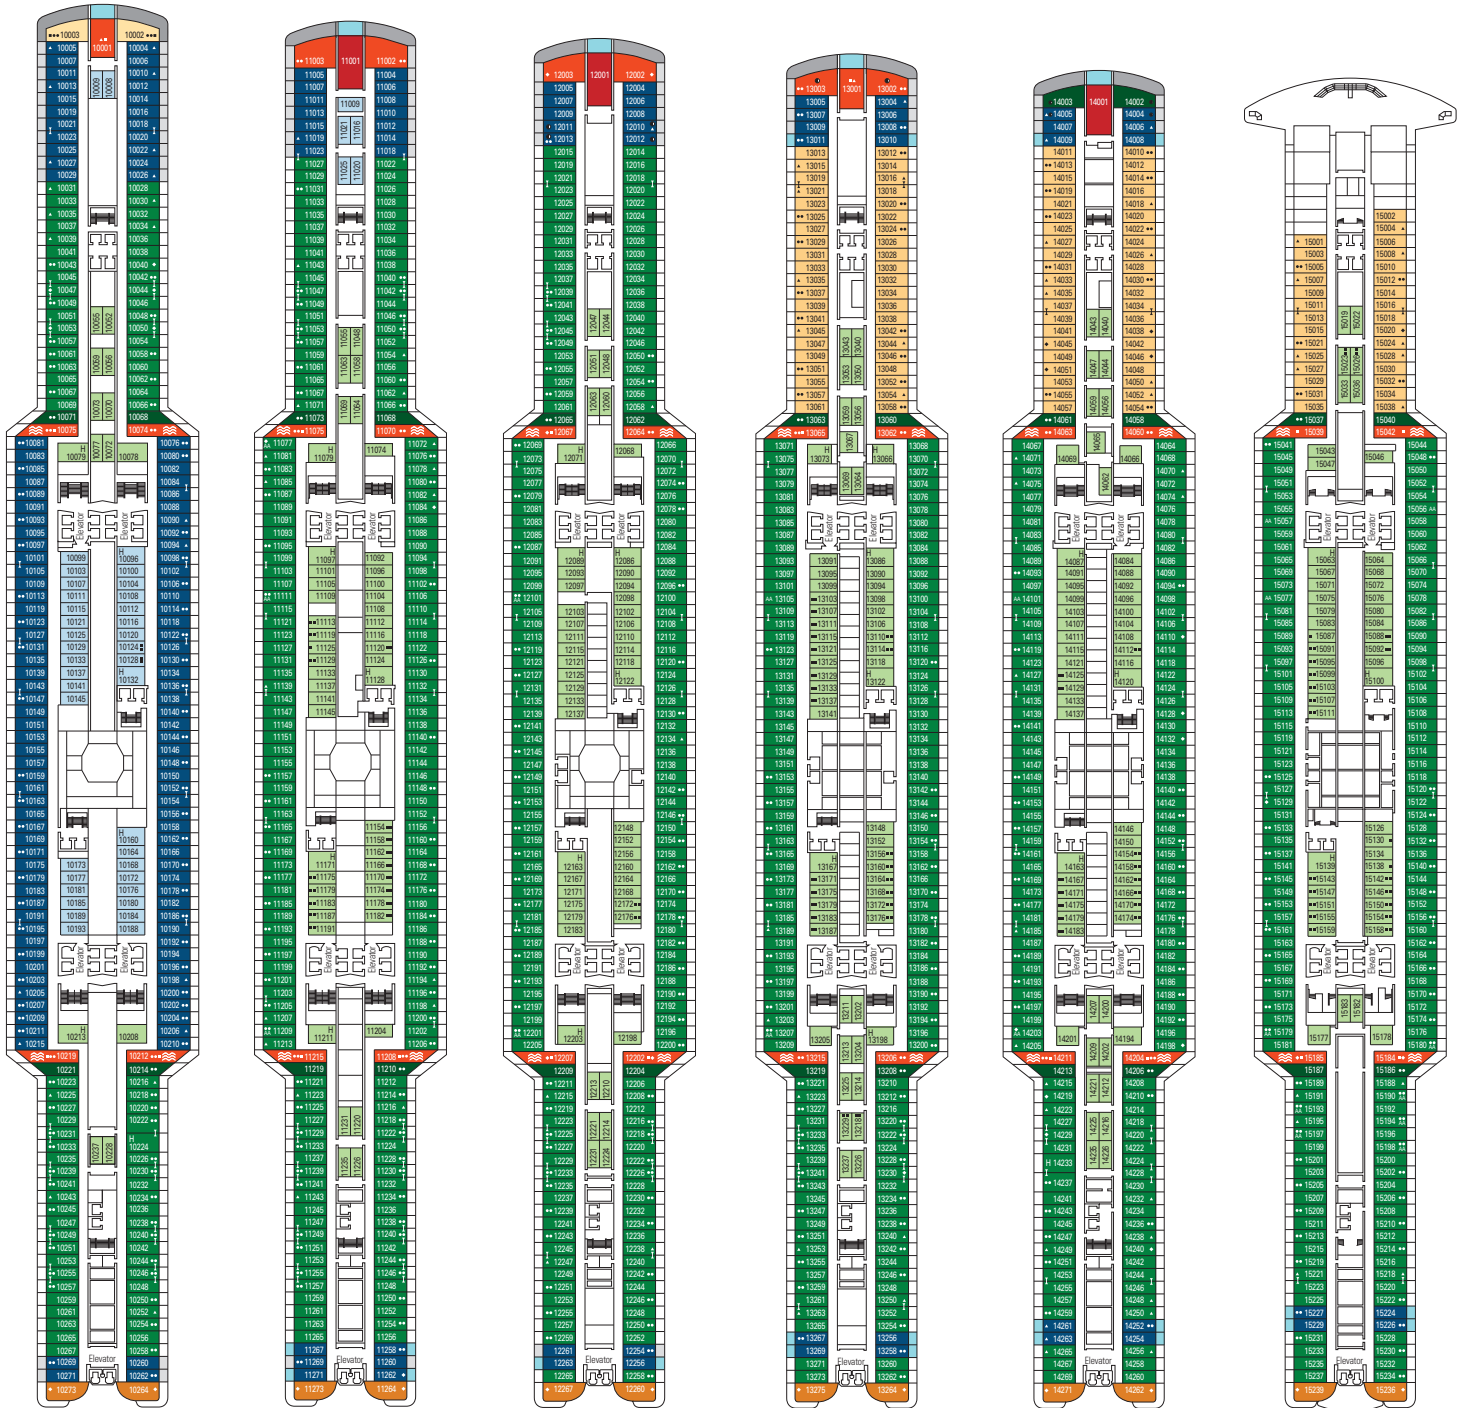

DECK PLANS & ACCOMMODATIONS

2,066 STATEROOMS
5,336 GUESTS

BISCAYNE BAY RESTAURANT & BUFFET

ARCADE GAMES & BOWLING

MSC YACHT CLUB

2,066 STATEROOMS

Royal Suites	2
Deluxe Suites*	72
Interior Suites*	12
Suites with private whirlpool tub	28
Two-Bedroom Grand Suite	3
Grand Suite	9
Suite	90
Balcony*	1,314
Ocean View*	88
Interior*	448
Staterooms for Families**	108

* Including staterooms for guests with disabilities or reduced mobility.
 ** Staterooms for families are already included in the total number of staterooms therefore they are not to be counted in addition.

STATEROOM CATEGORIES

BELLA > Interior (I1)
BELLA > Ocean View (O1)
BELLA > Balcony (B1)
FANTASTICA > Interior (I2)
FANTASTICA > Ocean View (O2)
FANTASTICA > Balcony (B2)
FANTASTICA > Staterooms for Families*
FANTASTICA > Suite (S2)
AUREA > Interior (I3)
AUREA > Balcony (B3)
AUREA > Suite (S3)
AUREA > Grand Suite (SE3)
AUREA > Two-Bedroom Grand Suite (SD3)
AUREA > Suite with whirlpool (SJ3)
MSC YACHT CLUB > Interior Suite (YIN)
MSC YACHT CLUB > Deluxe Suite (YC1)
MSC YACHT CLUB > Royal Suite (YC3)

Ship configuration, data and descriptions may be subject to change depending on the season and on the destination and will be verified at the time of booking.

DECK 16
MIAMI BEACH

DECK 18
PLAYA PARAISO

DECK 19
BIARRITZ