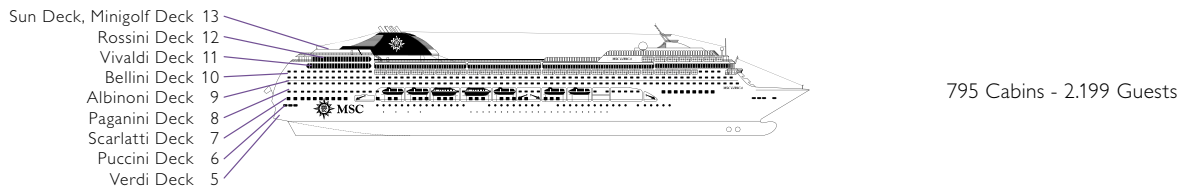

DECK PLAN & ACCOMMODATION

CABINS CATEGORIES

Inside > Bella	Inside > Fantastica	Suite > Aurea
Ocean View > Bella*	Ocean View > Fantastica	
	Suite > Fantastica	

- 3rd bed available in all categories
- 4th bed available in all categories (except Ocean View Bella, Suite Fantastica, Suite Aurea)

- All cabins have one double bed convertible to two single beds, except cabins for guests with disabilities or reduced mobility (H)

* Certain cabins have restricted views

LEGEND

- ▲ Sofa bed
- 3rd and 4th beds are bunks
- 3rd bed is a bunk bed
- H Cabin for guests with disabilities or reduced mobility

Data and descriptions are subject to change and will be verified at the time of booking.

795 Cabins - 2.199 Guests

MINIGOLF DECK 13
SUN DECK