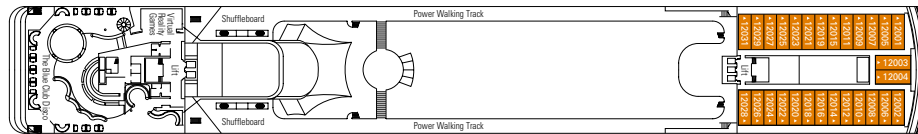

Data and descriptions are subject to change and will be verified at the time of booking.

795 Cabins - 2.199 Guests

MINIGOLF DECK 13
SUN DECK

DECK 12
ROSSINI

DECK 11
VIVALDI

DECK 10
BELLINI

DECK 9
ALBINONI

DECK 8
PAGANINI