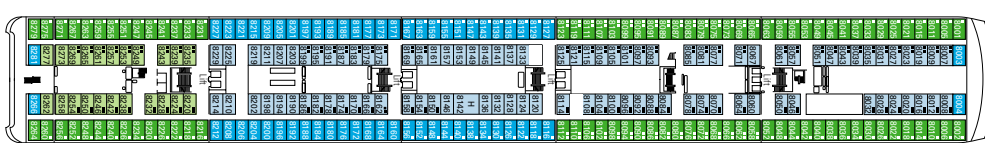

DECK PLAN & ACCOMMODATION

CABINS CATEGORIES

Inside > Bella	Inside > Fantastica	Suite > Aurea
Ocean View > Bella*	Ocean View > Fantastica	
	Suite > Fantastica	

- 3rd bed available in all categories
- 4th bed available in all categories (except Ocean View Bella, Suite Fantastica, Suite Aurea)

Data and descriptions are subject to change and will be verified at the time of booking.

795 Cabins - 2.199 Guests

MINIGOLF DECK 13
SUN DECK

DECK 12
ROSSINI

DECK 11
VIVALDI

DECK 10
BELLINI

DECK 9
ALBINONI

DECK 8
PAGANINI

DECK 7
SCARLATTI

DECK 6
PUCCINI

DECK 5
VERDI