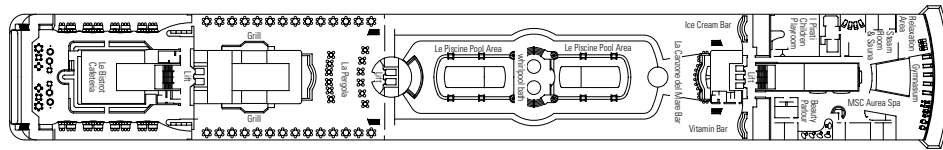

DECK PLAN & ACCOMMODATION

CABINS CATEGORIES

Inside > Bella	Inside > Fantastica	Suite > Aurea
Ocean View > Bella*	Ocean View > Fantastica	
	Suite > Fantastica	

- 3rd bed available in all categories
- 4th bed available in all categories (except Ocean View Bella, Suite Fantastica, Suite Aurea)

Data and descriptions are subject to change and will be verified at the time of booking.

795 Cabins - 2.199 Guests

MINIGOLF DECK 13
SUN DECK

DECK 12
ROSSINI

DECK 11
VIVALDI

DECK 10
BELLINI

DECK 9
ALBINONI

DECK 8
PAGANINI