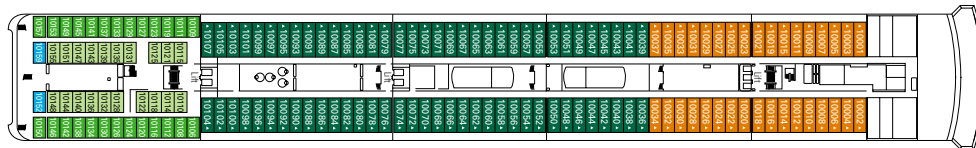

DECK PLAN & ACCOMMODATION

CABINS CATEGORIES

Inside > Bella	Inside > Fantastica	Suite > Aurea
Ocean View > Bella*	Ocean View > Fantastica	
	Suite > Fantastica	

- 3rd bed available in all categories
- 4th bed available in all categories (except Ocean View Bella, Suite Fantastica, Suite Aurea)

- All cabins have one double bed convertible to two single beds, except cabins for guests with disabilities or reduced mobility (H)

* Certain cabins have restricted views

LEGEND

- ▲ Sofa bed
- 3rd and 4th beds are bunks
- 3rd bed is a bunk bed
- H Cabin for guests with disabilities or reduced mobility

Data and descriptions are subject to change and will be verified at the time of booking.

795 Cabins - 2.199 Guests

MINIGOLF DECK 13
SUN DECK

DECK 12
ROSSINI

DECK 11
VIVALDI

DECK 10
BELLINI

DECK 9
ALBINONI

DECK 8
PAGANINI