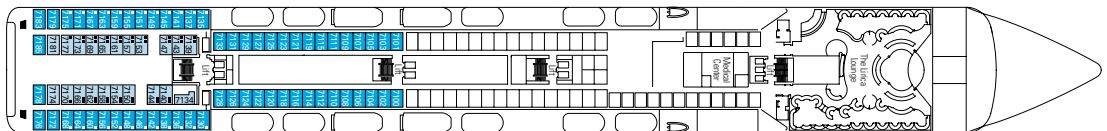

DECK PLAN & ACCOMMODATION

CABINS CATEGORIES

Inside > Bella	Inside > Fantastica	Suite > Aurea
Ocean View > Bella*	Ocean View > Fantastica	
	Suite > Fantastica	

- 3rd bed available in all categories
- 4th bed available in all categories (except Ocean View Bella, Suite Fantastica, Suite Aurea)

Data and descriptions are subject to change and will be verified at the time of booking.

795 Cabins - 2.199 Guests

MINIGOLF DECK 13
SUN DECK

DECK 12
ROSSINI

DECK 11
VIVALDI

DECK 10
BELLINI

DECK 9
ALBINONI

DECK 8
PAGANINI

DECK 7
SCARLATTI

DECK 6
PUCCINI

DECK 5
VERDI