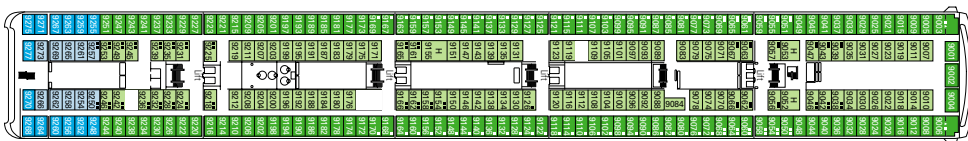

DECK PLAN & ACCOMMODATION

CABINS CATEGORIES

Inside > Bella	Inside > Fantastica	Suite > Aurea
Ocean View > Bella*	Ocean View > Fantastica	
	Suite > Fantastica	

- 3rd bed available in all categories
- 4th bed available in all categories (except Ocean View Bella, Suite Fantastica, Suite Aurea)

- All cabins have one double bed convertible to two single beds, except cabins for guests with disabilities or reduced mobility (H)

* Certain cabins have restricted views

LEGEND

- ▲ Sofa bed
- 3rd and 4th beds are bunks
- 3rd bed is a bunk bed
- H Cabin for guests with disabilities or reduced mobility

Data and descriptions are subject to change and will be verified at the time of booking.

795 Cabins - 2.199 Guests

MINIGOLF DECK 13
SUN DECK

DECK 12
ROSSINI

DECK 11
VIVALDI

DECK 10
BELLINI

DECK 9
ALBINONI

DECK 8
PAGANINI

DECK 7
SCARLATTI

DECK 6
PUCCINI

DECK 5
VERDI