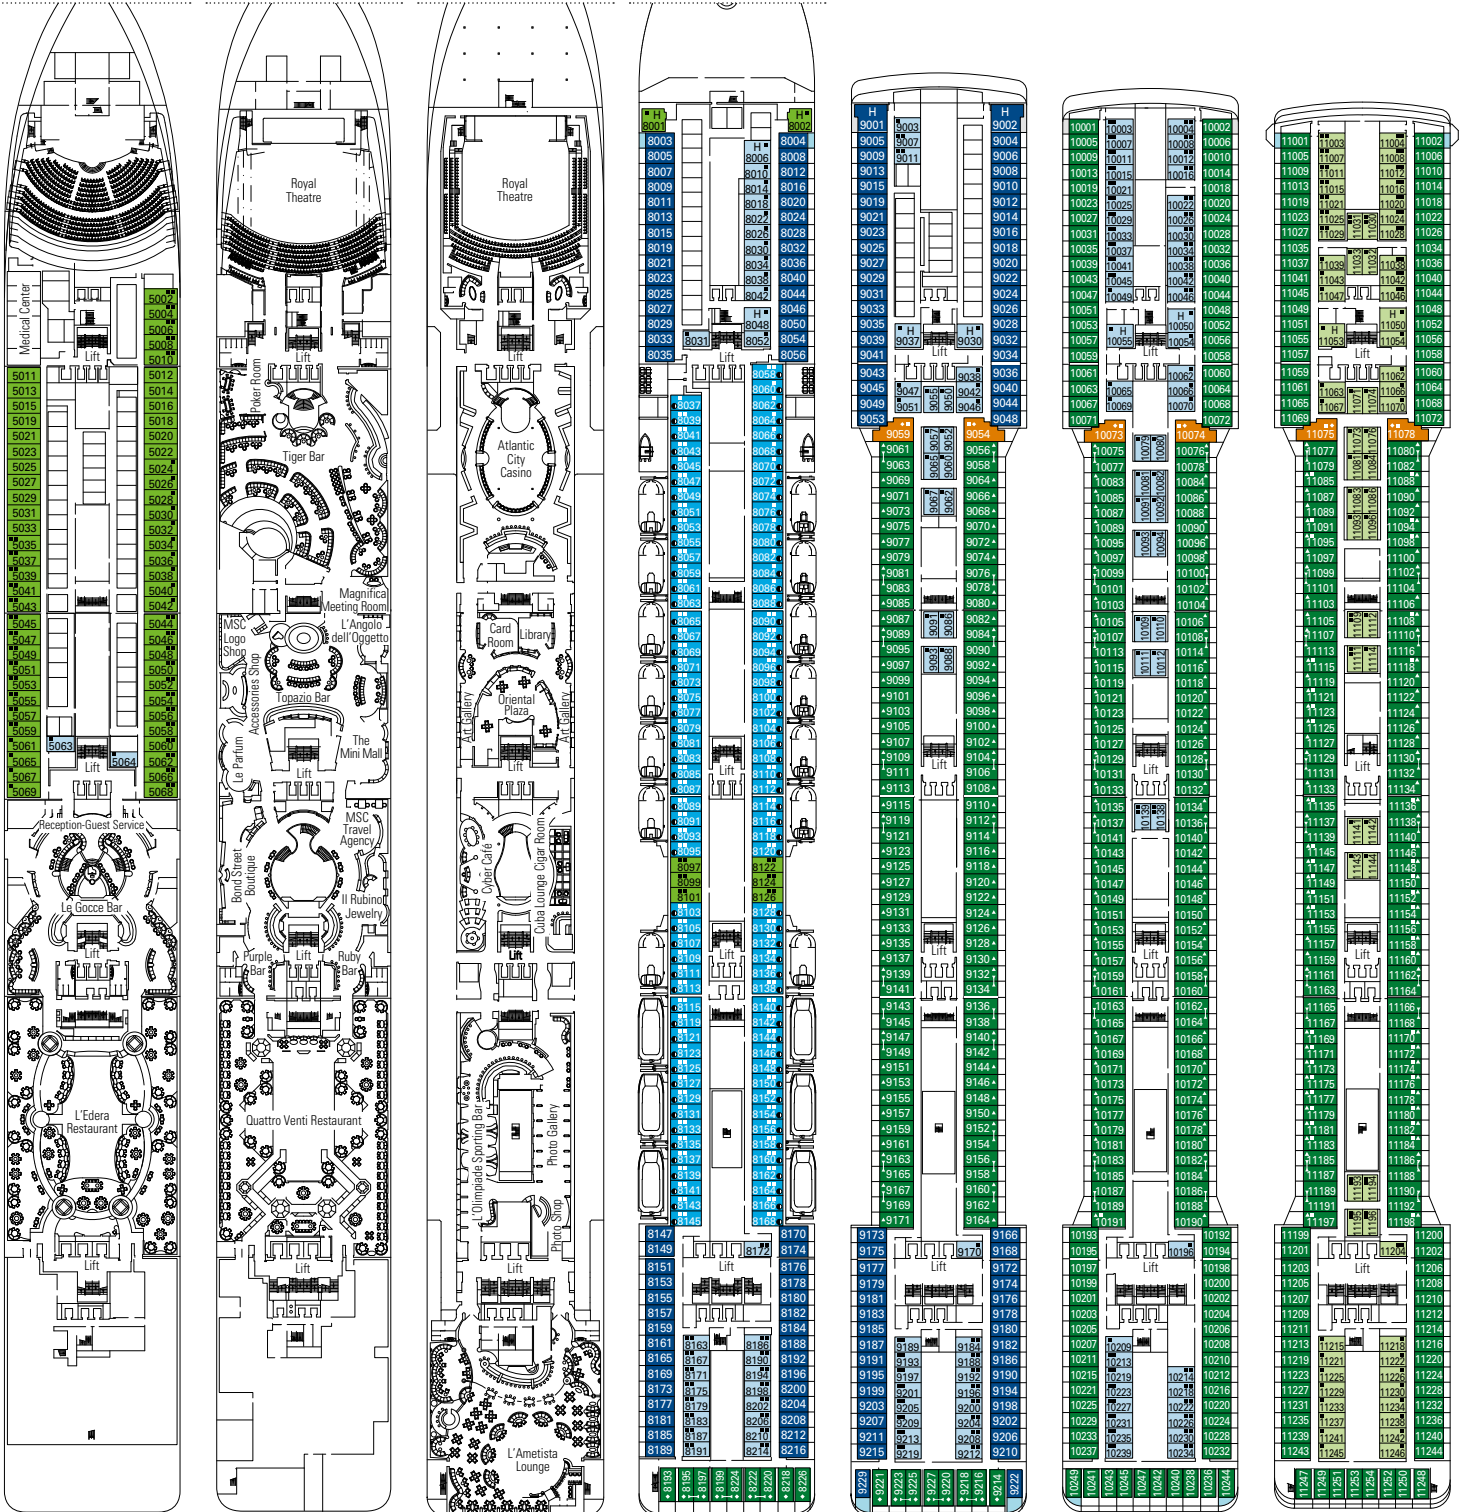

# DECK PLAN & ACCOMMODATION

3.223 GUESTS  
1.259 CABINS

LA GROTTA AZZURRA

DECK 5  
SORRENTO

DECK 6  
PORTOFINO

DECK 7  
AMALFI

DECK 8  
CAMOGLI

DECK 9  
PANAREA

DECK 10  
RICCIONE

DECK 11  
ISCHIA

- Sport Deck 16
- Capri Deck 15
- Positano Deck 14
- Porto Cervo Deck 13
- Portovenere Deck 12
- Ischia Deck 11
- Riccione Deck 10
- Panarea Deck 9
- Camogli Deck 8
- Amalfi Deck 7
- Portofino Deck 6
- Sorrento Deck 5
- Taormina Deck 4

## 1.259 CABINS

Suites	44
Family Suites	8
Balcony*	779
Ocean View*	75
Outside with Partial View	104
Interior*	249

\* Including cabins for guests with disabilities or reduced mobility.

Ship configuration, data and descriptions may be subject to change depending on the season and on the destination and will be verified at the time of booking.

DECK 12  
PORTOVENERE

DECK 13  
PORTO CERVO