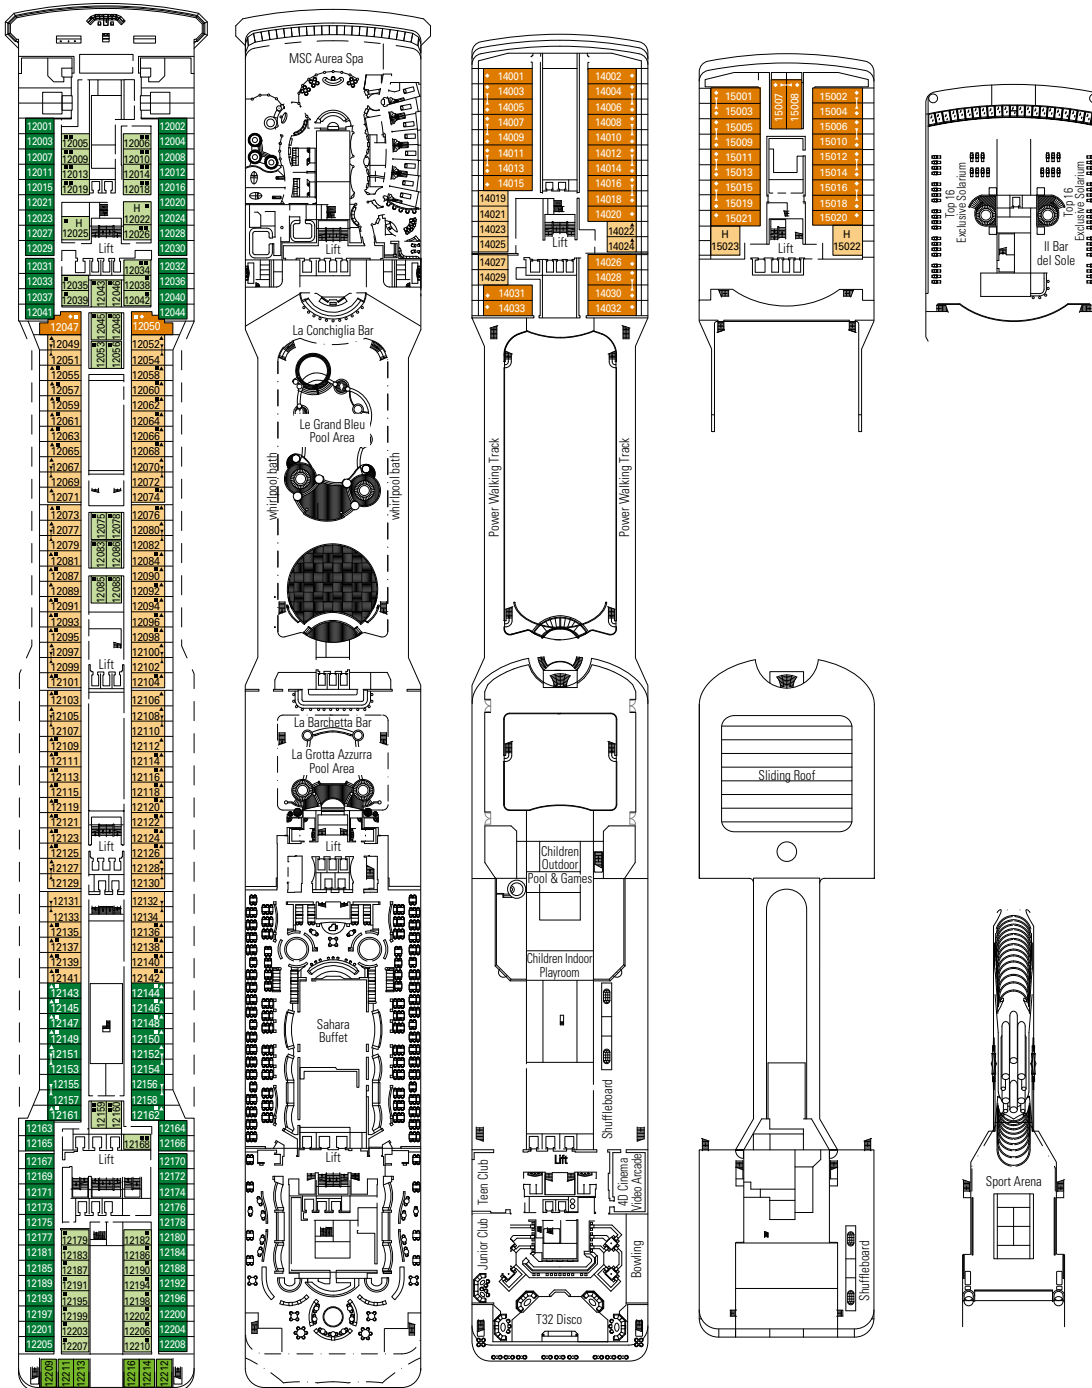

## CABINS CATEGORIES

BELLA > Interior
BELLA > Ocean View
BELLA > Balcony

FANTASTICA > Interior
FANTASTICA > Ocean View
FANTASTICA > Balcony
FANTASTICA > Family Cabin*

AUREA > Balcony
AUREA > Suite

- All cabins have one double bed convertible to two single beds. Cabins for guests with disabilities or reduced mobility (H), have 2 single beds not convertible to one double bed, except cabin 15022 and 15023.

- 3<sup>rd</sup> and 4<sup>th</sup> beds available in all categories (except Bella Balcony).
- 5<sup>th</sup> bed available in Suite Aurea.

\* This symbol indicates only some of all the available combinations of family cabins. Please contact your travel agent for all the available options.

Ship configuration, data and descriptions may be subject to change depending on the season and on the destination and will be verified at the time of booking.

DECK 12  
PORTOVENERE

DECK 13  
PORTO CERVO