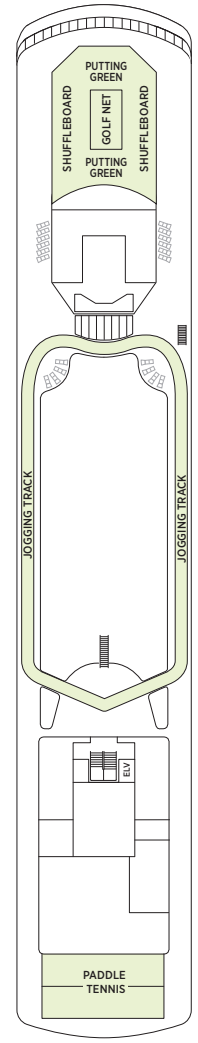

Seven Seas Voyager® DECK PLANS

DECK 4

DECK 5

DECK 6

DECK 7

- | | |
|--|---|
| ■ MS MASTER SUITE | ■ C PENTHOUSE SUITE |
| ■ GS GRAND SUITE | ■ D CONCIERGE SUITE |
| ■ VS VOYAGER SUITE | ■ E CONCIERGE SUITE |
| ■ SS SEVEN SEAS SUITE | ■ F DELUXE VERANDA SUITE |
| ■ A PENTHOUSE SUITE | ■ G DELUXE VERANDA SUITE |
| ■ B PENTHOUSE SUITE | ■ H DELUXE VERANDA SUITE |

OVERALL LENGTH 670 ft.
 BEAM (WIDTH) 94.5 ft.
 DRAFT 23 ft.
 SUITES 350
 GUESTS 700
 OFFICERS European
 CREW 447 International
 GUEST DECKS 9
 GROSS TONNAGE 42,363
 CRUISING SPEED 20 Knots
 SHIP'S REGISTRY Bahamas

DECK 8

DECK 9

DECK 10

DECK 11

DECK 12

- + 2-bedroom suite accommodates up to 6 guests
- Convertible sofa bed
- ♿ Wheelchair accessible suites 761, 762, 859 and 860 have shower stall instead of bathtub
- Connecting suites

Up to one rollaway bed can be added to most suites, please inquire at time of booking.