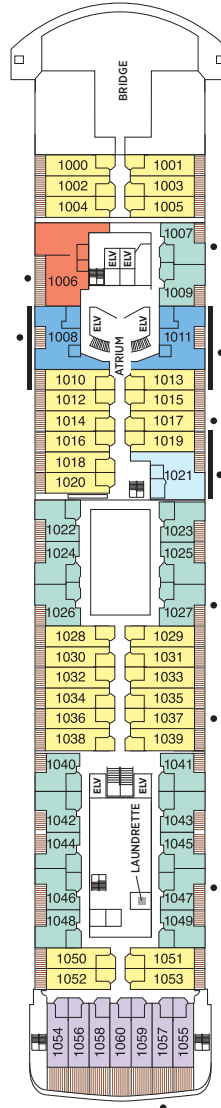

Seven Seas Voyager® DECK PLANS

DECK 4

DECK 5

DECK 6

DECK 7

- | | |
|--|---|
| ■ MS MASTER SUITE | ■ C PENTHOUSE SUITE |
| ■ GS GRAND SUITE | ■ D CONCIERGE SUITE |
| ■ VS VOYAGER SUITE | ■ E CONCIERGE SUITE |
| ■ SS SEVEN SEAS SUITE | ■ F DELUXE VERANDA SUITE |
| ■ A PENTHOUSE SUITE | ■ G DELUXE VERANDA SUITE |
| ■ B PENTHOUSE SUITE | ■ H DELUXE VERANDA SUITE |

OVERALL LENGTH 670 ft.
 BEAM (WIDTH) 94.5 ft.
 DRAFT 23 ft.
 SUITES 350
 GUESTS 700
 OFFICERS European
 CREW 447 International
 GUEST DECKS 9
 GROSS TONNAGE 42,363
 CRUISING SPEED 20 Knots
 SHIP'S REGISTRY Bahamas

DECK 8

DECK 9

DECK 10

DECK 11

DECK 12

- + 2-bedroom suite accommodates up to 6 guests
- Convertible sofa bed
- ♿ Wheelchair accessible suites 761, 762, 859 and 860 have shower stall instead of bathtub
- Connecting suites

Up to one rollaway bed can be added to most suites, please inquire at time of booking.