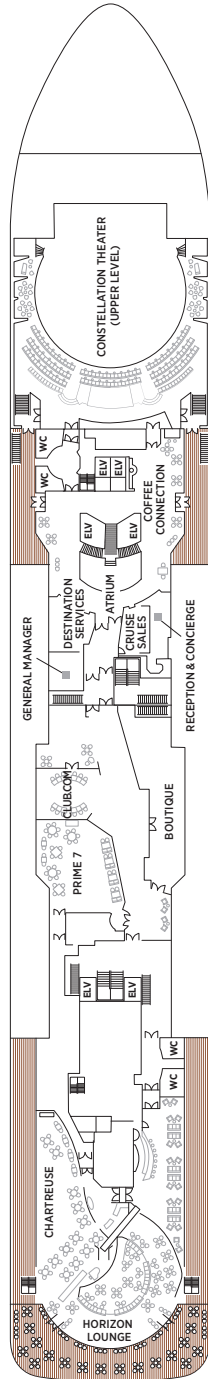

Seven Seas Voyager® DECK PLANS

DECK 4

DECK 5

DECK 6

DECK 7

- | | |
|--|---|
| ■ MS MASTER SUITE | ■ C PENTHOUSE SUITE |
| ■ GS GRAND SUITE | ■ D CONCIERGE SUITE |
| ■ VS VOYAGER SUITE | ■ E CONCIERGE SUITE |
| ■ SS SEVEN SEAS SUITE | ■ F DELUXE VERANDA SUITE |
| ■ A PENTHOUSE SUITE | ■ G DELUXE VERANDA SUITE |
| ■ B PENTHOUSE SUITE | ■ H DELUXE VERANDA SUITE |

OVERALL LENGTH 670 ft.
 BEAM (WIDTH) 94.5 ft.
 DRAFT 23 ft.
 SUITES 350
 GUESTS 700
 OFFICERS European
 CREW 447 International
 GUEST DECKS 9
 GROSS TONNAGE 42,363
 CRUISING SPEED 20 Knots
 SHIP'S REGISTRY Bahamas

DECK 8

DECK 9

DECK 10

DECK 11

DECK 12

- + 2-bedroom suite accommodates up to 6 guests
- Convertible sofa bed
- ♿ Wheelchair accessible suites 761, 762, 859 and 860 have shower stall instead of bathtub
- Connecting suites