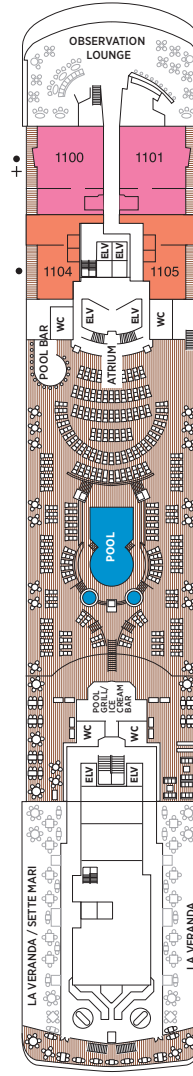

Seven Seas Voyager® DECK PLANS

DECK 4

DECK 5

DECK 6

DECK 7

- | | |
|--|---|
| ■ MS MASTER SUITE | ■ C PENTHOUSE SUITE |
| ■ GS GRAND SUITE | ■ D CONCIERGE SUITE |
| ■ VS VOYAGER SUITE | ■ E CONCIERGE SUITE |
| ■ SS SEVEN SEAS SUITE | ■ F DELUXE VERANDA SUITE |
| ■ A PENTHOUSE SUITE | ■ G DELUXE VERANDA SUITE |
| ■ B PENTHOUSE SUITE | ■ H DELUXE VERANDA SUITE |

OVERALL LENGTH 670 ft.
 BEAM (WIDTH) 94.5 ft.
 DRAFT 23 ft.
 SUITES 350
 GUESTS 700
 OFFICERS European
 CREW 447 International
 GUEST DECKS 9
 GROSS TONNAGE 42,363
 CRUISING SPEED 20 Knots
 SHIP'S REGISTRY Bahamas

DECK 8

DECK 9

DECK 10

DECK 11

DECK 12

- + 2-bedroom suite accommodates up to 6 guests
- Convertible sofa bed
- ♿ Wheelchair accessible suites 761, 762, 859 and 860 have shower stall instead of bathtub
- Connecting suites

Up to one rollaway bed can be added to most suites, please inquire at time of booking.