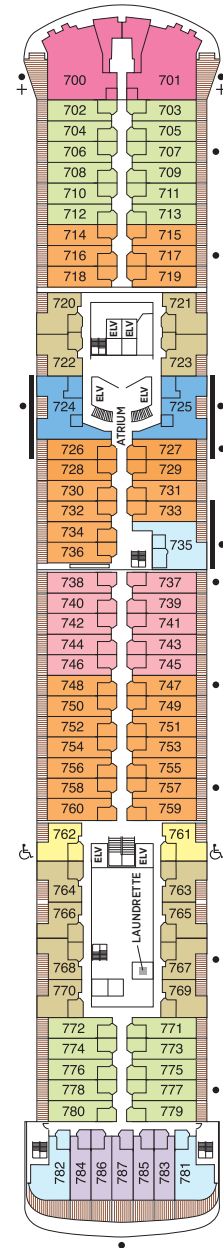

Seven Seas Voyager® DECK PLANS

DECK 4

DECK 5

DECK 6

DECK 7

- | | |
|--|---|
| ■ MS MASTER SUITE | ■ C PENTHOUSE SUITE |
| ■ GS GRAND SUITE | ■ D CONCIERGE SUITE |
| ■ VS VOYAGER SUITE | ■ E CONCIERGE SUITE |
| ■ SS SEVEN SEAS SUITE | ■ F DELUXE VERANDA SUITE |
| ■ A PENTHOUSE SUITE | ■ G DELUXE VERANDA SUITE |
| ■ B PENTHOUSE SUITE | ■ H DELUXE VERANDA SUITE |

OVERALL LENGTH 670 ft.
 BEAM (WIDTH) 94.5 ft.
 DRAFT 23 ft.
 SUITES 350
 GUESTS 700
 OFFICERS European
 CREW 447 International
 GUEST DECKS 9
 GROSS TONNAGE 42,363
 CRUISING SPEED 20 Knots
 SHIP'S REGISTRY Bahamas

DECK 8

DECK 9

DECK 10

DECK 11

DECK 12

- + 2-bedroom suite accommodates up to 6 guests
- Convertible sofa bed
- ♿ Wheelchair accessible suites 761, 762, 859 and 860 have shower stall instead of bathtub
- Connecting suites

Up to one rollaway bed can be added to most suites, please inquire at time of booking.