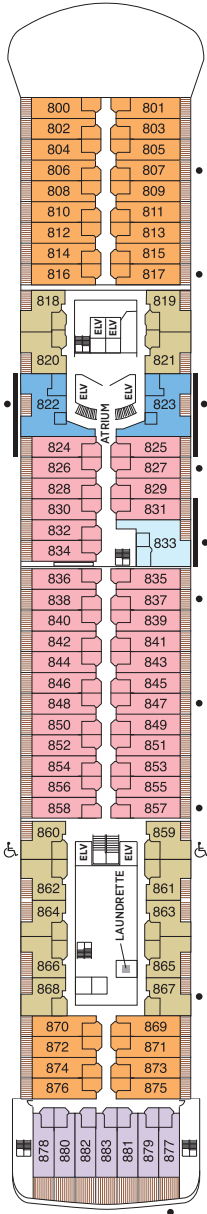

Seven Seas Voyager® DECK PLANS

DECK 4

DECK 5

DECK 6

DECK 7

- | | |
|--|---|
| ■ MS MASTER SUITE | ■ C PENTHOUSE SUITE |
| ■ GS GRAND SUITE | ■ D CONCIERGE SUITE |
| ■ VS VOYAGER SUITE | ■ E CONCIERGE SUITE |
| ■ SS SEVEN SEAS SUITE | ■ F DELUXE VERANDA SUITE |
| ■ A PENTHOUSE SUITE | ■ G DELUXE VERANDA SUITE |
| ■ B PENTHOUSE SUITE | ■ H DELUXE VERANDA SUITE |

OVERALL LENGTH 670 ft.
 BEAM (WIDTH) 94.5 ft.
 DRAFT 23 ft.
 SUITES 350
 GUESTS 700
 OFFICERS European
 CREW 447 International
 GUEST DECKS 9
 GROSS TONNAGE 42,363
 CRUISING SPEED 20 Knots
 SHIP'S REGISTRY Bahamas

DECK 8

DECK 9

DECK 10

DECK 11

DECK 12

- + 2-bedroom suite accommodates up to 6 guests
- Convertible sofa bed
- ♿ Wheelchair accessible suites 761, 762, 859 and 860 have shower stall instead of bathtub
- Connecting suites

Up to one rollaway bed can be added to most suites, please inquire at time of booking.