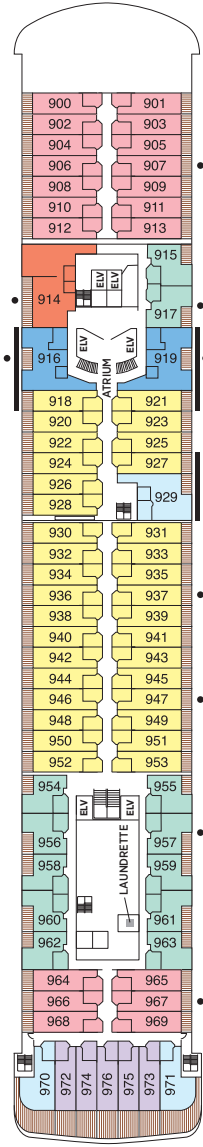

Seven Seas Voyager® DECK PLANS

DECK 4

DECK 5

DECK 6

DECK 7

- | | |
|--|---|
| ■ MS MASTER SUITE | ■ C PENTHOUSE SUITE |
| ■ GS GRAND SUITE | ■ D CONCIERGE SUITE |
| ■ VS VOYAGER SUITE | ■ E CONCIERGE SUITE |
| ■ SS SEVEN SEAS SUITE | ■ F DELUXE VERANDA SUITE |
| ■ A PENTHOUSE SUITE | ■ G DELUXE VERANDA SUITE |
| ■ B PENTHOUSE SUITE | ■ H DELUXE VERANDA SUITE |

OVERALL LENGTH 670 ft.
 BEAM (WIDTH) 94.5 ft.
 DRAFT 23 ft.
 SUITES 350
 GUESTS 700
 OFFICERS European
 CREW 447 International
 GUEST DECKS 9
 GROSS TONNAGE 42,363
 CRUISING SPEED 20 Knots
 SHIP'S REGISTRY Bahamas

DECK 8

DECK 9

DECK 10

DECK 11

DECK 12

- + 2-bedroom suite accommodates up to 6 guests
- Convertible sofa bed
- ♿ Wheelchair accessible suites 761, 762, 859 and 860 have shower stall instead of bathtub
- Connecting suites

Up to one rollaway bed can be added to most suites, please inquire at time of booking.