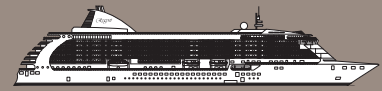

Seven Seas Voyager® DECK PLANS

DECK 4

DECK 5

DECK 6

DECK 7

- | | |
|--|---|
| ■ MS MASTER SUITE | ■ C PENTHOUSE SUITE |
| ■ GS GRAND SUITE | ■ D CONCIERGE SUITE |
| ■ VS VOYAGER SUITE | ■ E CONCIERGE SUITE |
| ■ SS SEVEN SEAS SUITE | ■ F DELUXE VERANDA SUITE |
| ■ A PENTHOUSE SUITE | ■ G DELUXE VERANDA SUITE |
| ■ B PENTHOUSE SUITE | ■ H DELUXE VERANDA SUITE |

OVERALL LENGTH 670 ft.
 BEAM (WIDTH) 94.5 ft.
 DRAFT 23 ft.
 SUITES 350
 GUESTS 700
 OFFICERS European
 CREW 447 International
 GUEST DECKS 9
 GROSS TONNAGE 42,363
 CRUISING SPEED 20 Knots
 SHIP'S REGISTRY Bahamas