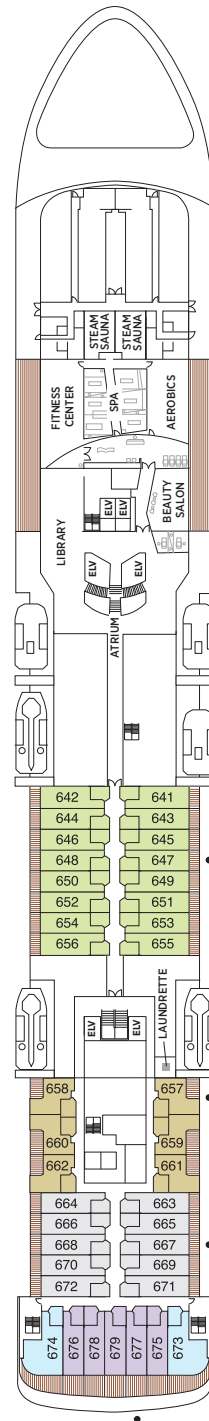

Seven Seas Voyager® DECK PLANS

DECK 4

DECK 5

DECK 6

DECK 7

- | | |
|--|---|
| ■ MS MASTER SUITE | ■ C PENTHOUSE SUITE |
| ■ GS GRAND SUITE | ■ D CONCIERGE SUITE |
| ■ VS VOYAGER SUITE | ■ E CONCIERGE SUITE |
| ■ SS SEVEN SEAS SUITE | ■ F DELUXE VERANDA SUITE |
| ■ A PENTHOUSE SUITE | ■ G DELUXE VERANDA SUITE |
| ■ B PENTHOUSE SUITE | ■ H DELUXE VERANDA SUITE |

OVERALL LENGTH 670 ft.
 BEAM (WIDTH) 94.5 ft.
 DRAFT 23 ft.
 SUITES 350
 GUESTS 700
 OFFICERS European
 CREW 447 International
 GUEST DECKS 9
 GROSS TONNAGE 42,363
 CRUISING SPEED 20 Knots
 SHIP'S REGISTRY Bahamas

DECK 8

DECK 9

DECK 10

DECK 11

DECK 12

- + 2-bedroom suite accommodates up to 6 guests
- Convertible sofa bed
- ♿ Wheelchair accessible suites 761, 762, 859 and 860 have shower stall instead of bathtub
- Connecting suites