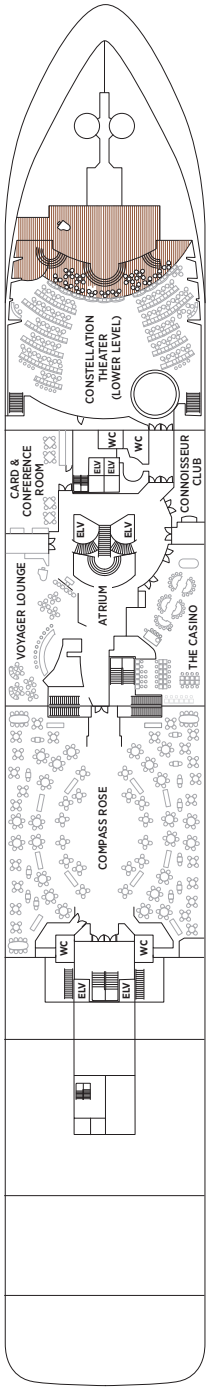

Seven Seas Voyager® DECK PLANS

DECK 4

DECK 5

DECK 6

DECK 7

- | | |
|--|---|
| ■ MS MASTER SUITE | ■ C PENTHOUSE SUITE |
| ■ GS GRAND SUITE | ■ D CONCIERGE SUITE |
| ■ VS VOYAGER SUITE | ■ E CONCIERGE SUITE |
| ■ SS SEVEN SEAS SUITE | ■ F DELUXE VERANDA SUITE |
| ■ A PENTHOUSE SUITE | ■ G DELUXE VERANDA SUITE |
| ■ B PENTHOUSE SUITE | ■ H DELUXE VERANDA SUITE |

OVERALL LENGTH 670 ft.
 BEAM (WIDTH) 94.5 ft.
 DRAFT 23 ft.
 SUITES 350
 GUESTS 700
 OFFICERS European
 CREW 447 International
 GUEST DECKS 9
 GROSS TONNAGE 42,363
 CRUISING SPEED 20 Knots
 SHIP'S REGISTRY Bahamas

DECK 8

DECK 9

DECK 10

DECK 11

DECK 12

- + 2-bedroom suite accommodates up to 6 guests
- Convertible sofa bed
- ♿ Wheelchair accessible suites 761, 762, 859 and 860 have shower stall instead of bathtub
- Connecting suites