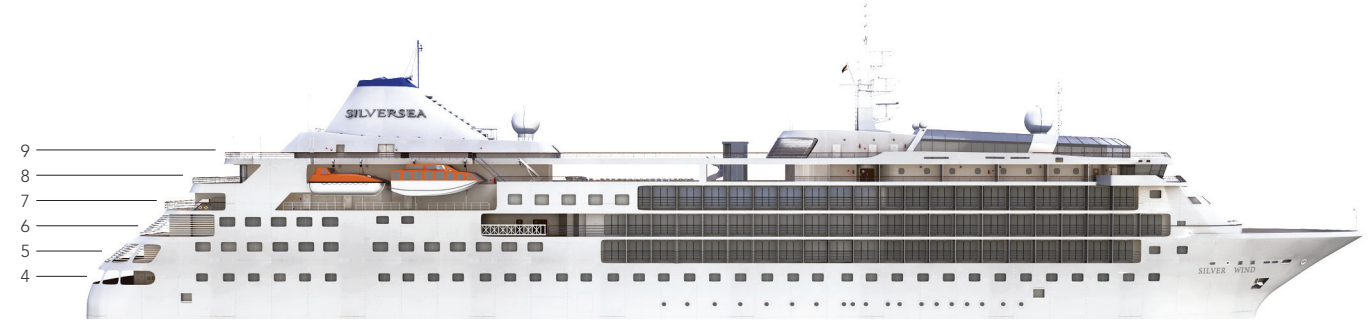

SILVER WIND – Deck Plans

DECK 4

The Restaurant
La Dame
Internet Café
Library
Launderette

DECK 5

Casino
The Bar
Boutiques

DECK 6

The Show Lounge
Conference/Card Room
Reception/
Guest Relations
Shore Concierge

DECK 7

La Terrazza

DECK 8

Pool
Pool Bar
Pool Grill
The Panorama Lounge
The Connoisseur's Corner

DECK 9

Fitness Centre
The Spa at Silversea
Beauty Salon
The Observation Lounge
Jogging Track

SUITE CATEGORIES

- Owner's Suite ●
- Grand Suite ●
- Royal Suite ●
- Silver Suite ●
- Medallion Suite ●
- Midship Veranda Suite ●
- Veranda Suite ●
- Vista Suite ●

SPECIFICATIONS

- Crew 222
- Officers European
- Guests 296
- Tonnage 17,400
- Length 514.14 Feet/156.7 Metres
- Width 70.62 Feet/21.5 Metres
- Speed 18 Knots
- Passenger Decks 6
- Connecting Suites ⇕
- 3rd Guest Capacity ▲
- Handicap Suites ♿
- 640, 643
- Built 1995
- Refurbished 2008
- Registry Bahamas