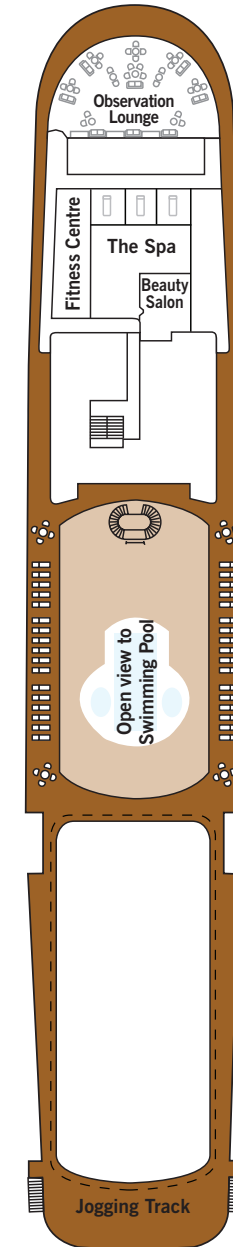

SILVER WIND – Deck Plans

DECK 4

The Restaurant
La Dame
Internet Café
Library
Launderette

DECK 5

Casino
The Bar
Boutiques

DECK 6

The Show Lounge
Conference/Card Room
Reception/
Guest Relations
Shore Concierge

DECK 7

La Terrazza

DECK 8

Pool
Pool Bar
Pool Grill
The Panorama Lounge
The Connoisseur's Corner

DECK 9

Fitness Centre
The Spa at Silversea
Beauty Salon
The Observation Lounge
Jogging Track

SUITE CATEGORIES

- Owner's Suite ●
- Grand Suite ●
- Royal Suite ●
- Silver Suite ●
- Medallion Suite ●
- Midship Veranda Suite ●
- Veranda Suite ●
- Vista Suite ●

SPECIFICATIONS

- Crew 222
- Officers European
- Guests 296
- Tonnage 17,400
- Length 514.14 Feet/156.7 Metres
- Width 70.62 Feet/21.5 Metres
- Speed 18 Knots
- Passenger Decks 6
- Connecting Suites ⇕
- 3rd Guest Capacity ▲
- Handicap Suites ♿
- 640, 643
- Built 1995
- Refurbished 2008
- Registry Bahamas

Suite diagrams shown are for illustration purposes only and may vary from actual square footage. Please refer to suite specifications for square footage.