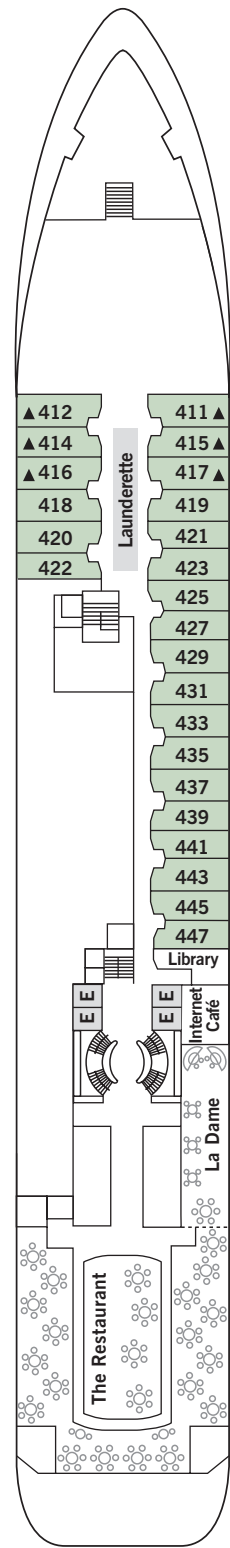

SILVER WIND – Deck Plans

DECK 4

The Restaurant
La Dame
Internet Café
Library
Launderette

DECK 5

Casino
The Bar
Boutiques

DECK 6

The Show Lounge
Conference/Card Room
Reception/
Guest Relations
Shore Concierge

DECK 7

La Terrazza

DECK 8

Pool
Pool Bar
Pool Grill
The Panorama Lounge
The Connoisseur's Corner

DECK 9

Fitness Centre
The Spa at Silversea
Beauty Salon
The Observation Lounge
Jogging Track

SUITE CATEGORIES

- Owner's Suite ●
- Grand Suite ●
- Royal Suite ●
- Silver Suite ●
- Medallion Suite ●
- Midship Veranda Suite ●
- Veranda Suite ●
- Vista Suite ●

SPECIFICATIONS

- Crew 222
- Officers European
- Guests 296
- Tonnage 17,400
- Length 514.14 Feet/156.7 Metres
- Width 70.62 Feet/21.5 Metres
- Speed 18 Knots
- Passenger Decks 6
- Connecting Suites ⇕
- 3rd Guest Capacity ▲
- Handicap Suites ♿
- 640, 643
- Built 1995
- Refurbished 2008
- Registry Bahamas

Suite diagrams shown are for illustration purposes only and may vary from actual square footage. Please refer to suite specifications for square footage.