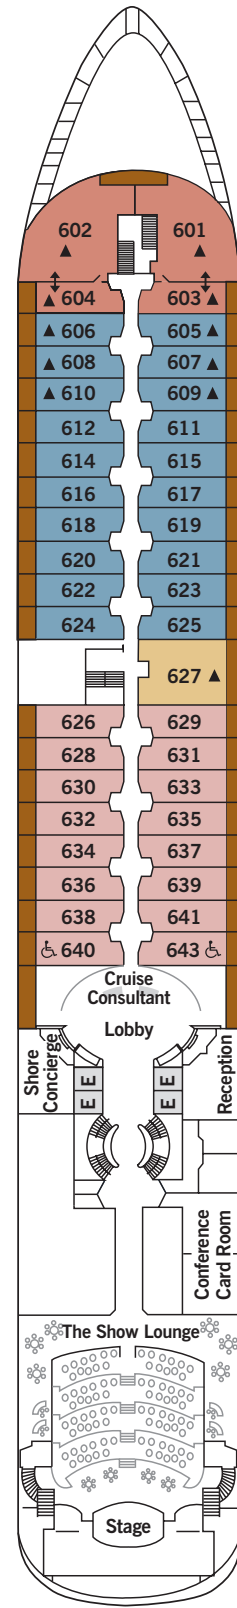

SILVER WIND – Deck Plans

DECK 4

The Restaurant
La Dame
Internet Café
Library
Launderette

DECK 5

Casino
The Bar
Boutiques

DECK 6

The Show Lounge
Conference/Card Room
Reception/
Guest Relations
Shore Concierge

DECK 7

La Terrazza

DECK 8

Pool
Pool Bar
Pool Grill
The Panorama Lounge
The Connoisseur's Corner

DECK 9

Fitness Centre
The Spa at Silversea
Beauty Salon
The Observation Lounge
Jogging Track

SUITE CATEGORIES

- Owner's Suite ●
- Grand Suite ●
- Royal Suite ●
- Silver Suite ●
- Medallion Suite ●
- Midship Veranda Suite ●
- Veranda Suite ●
- Vista Suite ●

SPECIFICATIONS

- Crew 222
- Officers European
- Guests 296
- Tonnage 17,400
- Length 514.14 Feet/156.7 Metres
- Width 70.62 Feet/21.5 Metres
- Speed 18 Knots
- Passenger Decks 6
- Connecting Suites ⇕
- 3rd Guest Capacity ▲
- Handicap Suites ♿
- 640, 643
- Built 1995
- Refurbished 2008
- Registry Bahamas

Suite diagrams shown are for illustration purposes only and may vary from actual square footage. Please refer to suite specifications for square footage.