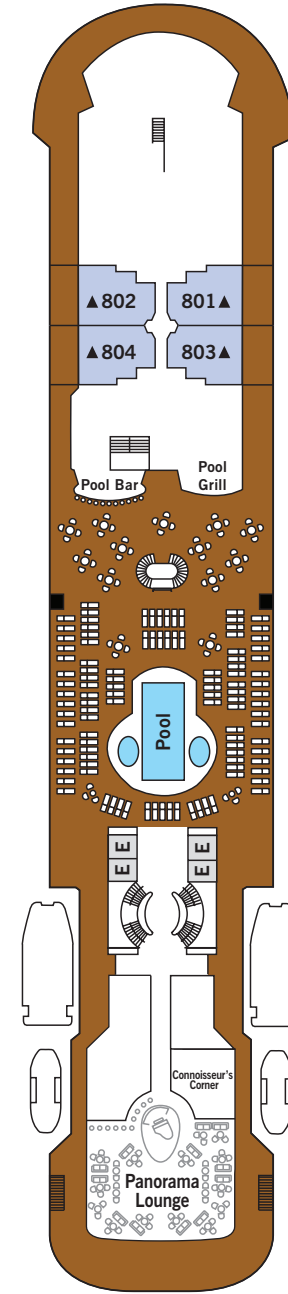

SILVER WIND – Deck Plans

DECK 4

The Restaurant
La Dame
Internet Café
Library
Launderette

DECK 5

Casino
The Bar
Boutiques

DECK 6

The Show Lounge
Conference/Card Room
Reception/
Guest Relations
Shore Concierge

DECK 7

La Terrazza

DECK 8

Pool
Pool Bar
Pool Grill
The Panorama Lounge
The Connoisseur's Corner

DECK 9

Fitness Centre
The Spa at Silversea
Beauty Salon
The Observation Lounge
Jogging Track

SUITE CATEGORIES

- Owner's Suite ●
- Grand Suite ●
- Royal Suite ●
- Silver Suite ●
- Medallion Suite ●
- Midship Veranda Suite ●
- Veranda Suite ●
- Vista Suite ●

SPECIFICATIONS

- Crew 222
- Officers European
- Guests 296
- Tonnage 17,400
- Length 514.14 Feet/156.7 Metres
- Width 70.62 Feet/21.5 Metres
- Speed 18 Knots
- Passenger Decks 6
- Connecting Suites ⇕
- 3rd Guest Capacity ▲
- Handicap Suites ♿
- 640, 643
- Built 1995
- Refurbished 2008
- Registry Bahamas

Suite diagrams shown are for illustration purposes only and may vary from actual square footage. Please refer to suite specifications for square footage.