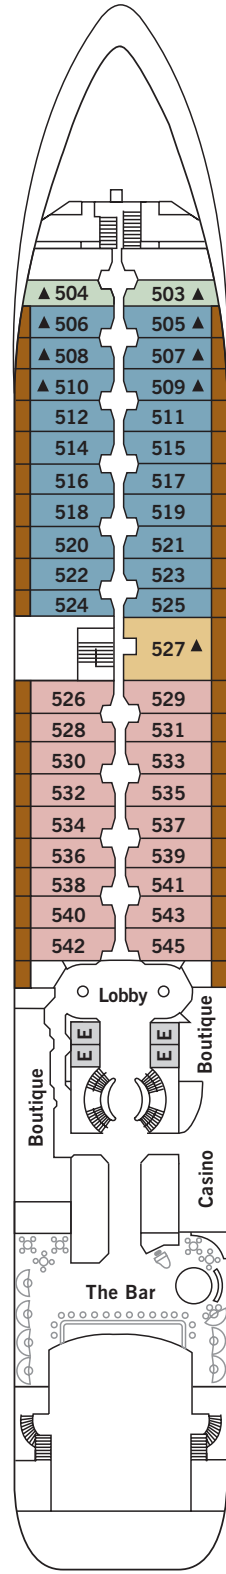

SILVER WIND – Deck Plans

DECK 4

The Restaurant
La Dame
Internet Café
Library
Launderette

DECK 5

Casino
The Bar
Boutiques

DECK 6

The Show Lounge
Conference/Card Room
Reception/
Guest Relations
Shore Concierge

DECK 7

La Terrazza

DECK 8

Pool
Pool Bar
Pool Grill
The Panorama Lounge
The Connoisseur's Corner

DECK 9

Fitness Centre
The Spa at Silversea
Beauty Salon
The Observation Lounge
Jogging Track

SUITE CATEGORIES

- Owner's Suite ●
- Grand Suite ●
- Royal Suite ●
- Silver Suite ●
- Medallion Suite ●
- Midship Veranda Suite ●
- Veranda Suite ●
- Vista Suite ●

SPECIFICATIONS

- Crew 222
- Officers European
- Guests 296
- Tonnage 17,400
- Length 514.14 Feet/156.7 Metres
- Width 70.62 Feet/21.5 Metres
- Speed 18 Knots
- Passenger Decks 6
- Connecting Suites ⇕
- 3rd Guest Capacity ▲
- Handicap Suites ♿
- 640, 643
- Built 1995
- Refurbished 2008
- Registry Bahamas

Suite diagrams shown are for illustration purposes only and may vary from actual square footage. Please refer to suite specifications for square footage.