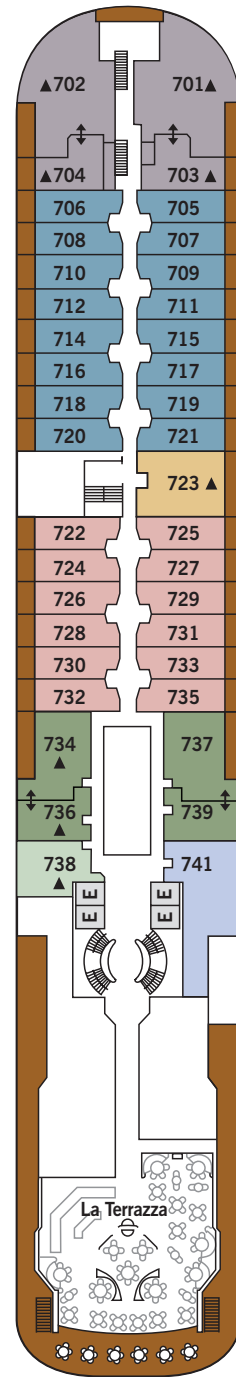

SILVER WIND – Deck Plans

DECK 4

The Restaurant
La Dame
Internet Café
Library
Launderette

DECK 5

Casino
The Bar
Boutiques

DECK 6

The Show Lounge
Conference/Card Room
Reception/
Guest Relations
Shore Concierge

DECK 7

La Terrazza

DECK 8

Pool
Pool Bar
Pool Grill
The Panorama Lounge
The Connoisseur's Corner

DECK 9

Fitness Centre
The Spa at Silversea
Beauty Salon
The Observation Lounge
Jogging Track

SUITE CATEGORIES

- Owner's Suite ●
- Grand Suite ●
- Royal Suite ●
- Silver Suite ●
- Medallion Suite ●
- Midship Veranda Suite ●
- Veranda Suite ●
- Vista Suite ●

SPECIFICATIONS

- Crew 222
- Officers European
- Guests 296
- Tonnage 17,400
- Length 514.14 Feet/156.7 Metres
- Width 70.62 Feet/21.5 Metres
- Speed 18 Knots
- Passenger Decks 6
- Connecting Suites ⇕
- 3rd Guest Capacity ▲
- Handicap Suites ♿
- 640, 643
- Built 1995
- Refurbished 2008
- Registry Bahamas

Suite diagrams shown are for illustration purposes only and may vary from actual square footage. Please refer to suite specifications for square footage.