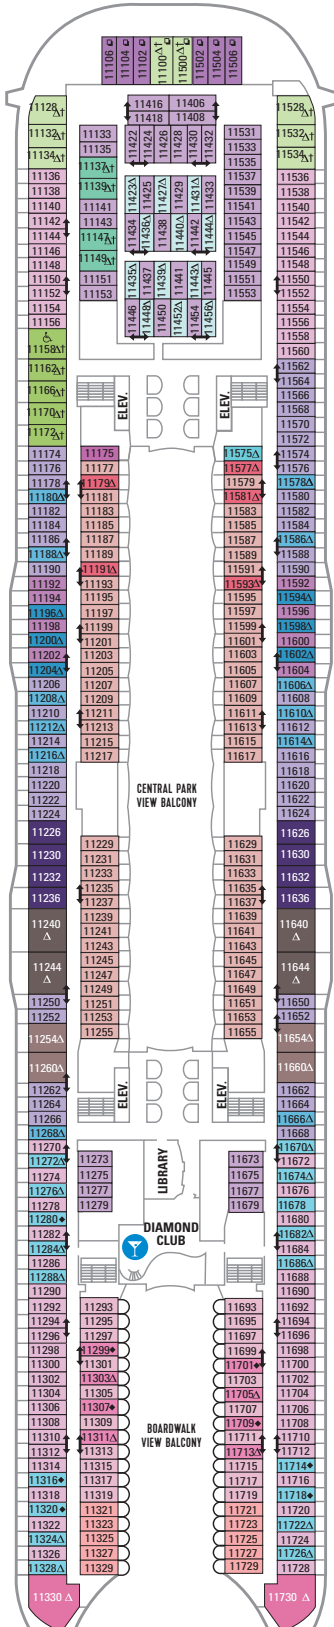

DECK 18

SUITES REFLECTING SECOND STORY OF LOFTS ON DECK 17

DECK 17

SUITES RL OP CP TL L1 L2

DECK 16

LEGENDS

- △ Stateroom with sofa bed
 - * Stateroom has third Pullman bed available
 - + Stateroom has third and fourth Pullman beds available
 - ◆ Stateroom with sofa bed and third Pullman bed available
 - ‡ Stateroom has four additional Pullman beds available
 - ↓ Connecting staterooms
 - ♿ Indicates accessible staterooms
 - ☐ Stateroom has an obstructed view
-
- 🍷 Dining Venue
 - 🎮 Entertainment Area
 - 🍹 Bars & Lounges
 - 👶 Kids & Teens Area
 - 🏊 Pool
 - ♨ Spa
 - 🏋 Fitness
 - 🏃 Running Track
 - 🧗 Rock climbing
 - 🌊 FlowRider®
 - ℹ Information
 - 🏢 Conference Center
 - 🛍 Shopping
 - 🎰 Casino

DECK 15

DECK 14

- SUITES: A4 OS GS J3 J4
 BALCONY: 1C 2C 1D 2D 5D 6D
 BOARDWALK VIEW BALCONY: 1I 2I 4I
 CENTRAL PARK VIEW BALCONY: 1J 2J
 INTERIOR: 1V 2V 4V

DECK 12

- SUITES: A3 GT GS J4
 BALCONY: 1C 2C 1D 2D 5D 6D
 BOARDWALK VIEW BALCONY: 1I 2I 4I
 CENTRAL PARK VIEW BALCONY: 1J 2J
 INTERIOR: 1V 2V 4V

DECK 11

SUITES **A3 OS GS J4**

BALCONY **1A 1C 2C 1D 2D 5D 6D**

BOARDWALK VIEW BALCONY **11 21 41**

CENTRAL PARK VIEW BALCONY **1J 2J**

OCEAN VIEW **1K 6N**

INTERIOR **1R 1V 2V 3V 4V**

DECK 10

BALCONY **1C 2C 1D 3D 4D 7D 8D**

BOARDWALK VIEW BALCONY **11 21 41**

OCEAN VIEW **6N**

INTERIOR **1S 1V 2V 3V 6V**

DECK 8

SUITES **A1 GS J3 J4**

BALCONY **1C 2C 1D 4D 7D 8D**

BOARDWALK VIEW BALCONY **1I 2I 4I**