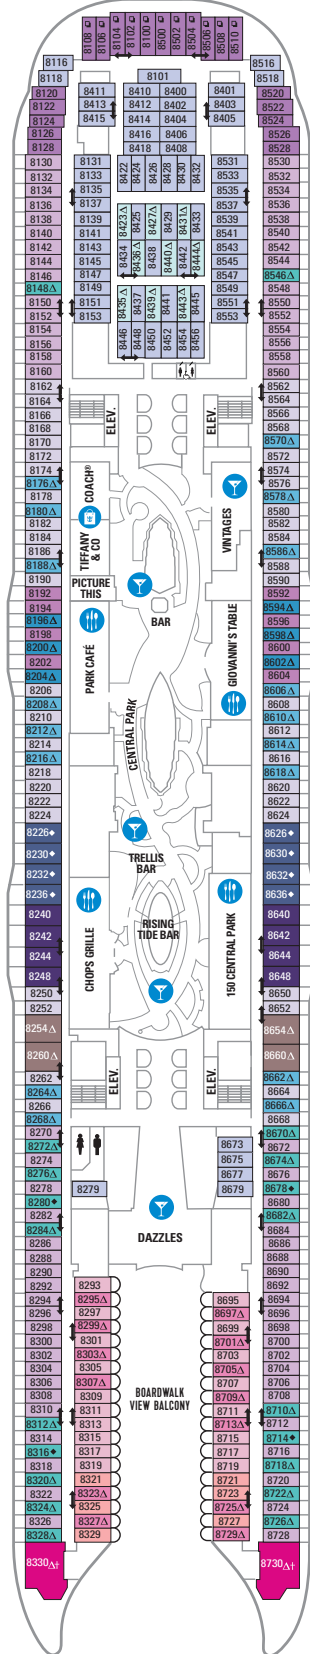

DECK 8

SUITES **A1 GS J3 J4**

BALCONY **1C 2C 1D 4D 7D 8D**

BOARDWALK VIEW BALCONY **1I 2I 4I**

OCEAN VIEW **6N**

INTERIOR **3V 6V**