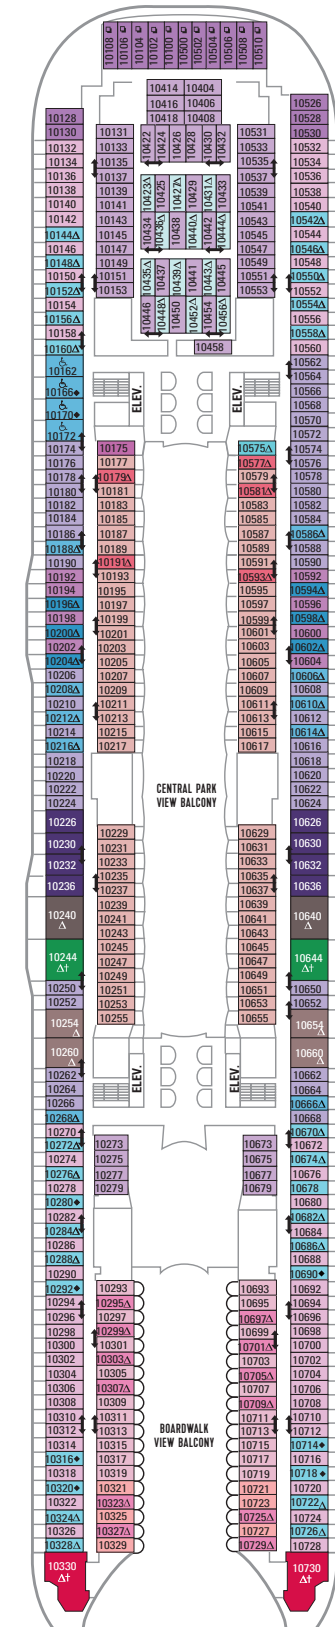

DECK 18

SUITES REFLECTING SECOND STORY OF LOFTS ON DECK 17

DECK 17

SUITES RL OP CP TL L1 L2

DECK 16

LEGENDS

- △ Stateroom with sofa bed
 - * Stateroom has third Pullman bed available
 - + Stateroom has third and fourth Pullman beds available
 - ◆ Stateroom with sofa bed and third Pullman bed available
 - ‡ Stateroom has four additional Pullman beds available
 - ↓ Connecting staterooms
 - ♿ Indicates accessible staterooms
 - ☐ Stateroom has an obstructed view
-
- 🍷 Dining Venue
 - 🎮 Entertainment Area
 - 🍹 Bars & Lounges
 - 👶 Kids & Teens Area
 - 🏊 Pool
 - ♨ Spa
 - 🏋 Fitness
 - 🏃 Running Track
 - 🧗 Rock climbing
 - 🌊 FlowRider®
 - ℹ Information
 - 🏢 Conference Center
 - 🛍 Shopping
 - 🎰 Casino

DECK 11

SUITES **A3 OS GS J4**

BALCONY **1A 1C 2C 1D 2D 5D 6D**

BOARDWALK VIEW BALCONY **11 21 41**

CENTRAL PARK VIEW BALCONY **1J 2J**

OCEAN VIEW **1K 6N**

INTERIOR **1R 1V 2V 3V 4V**

DECK 10

SUITES **A2 OS GT GS J4**

BALCONY **1C 2C 1D 2D 5D 6D**

BOARDWALK VIEW BALCONY **11 21 41**

CENTRAL PARK VIEW BALCONY **1J 2J**

OCEAN VIEW **6N**

INTERIOR **1V 2V 3V 4V**

DECK 9

SUITES **A2 GT GS J4**

BALCONY **1C 2C 1D 3D 4D 7D 8D**

BOARDWALK VIEW BALCONY **11 21 41**

OCEAN VIEW **6N**

INTERIOR **1S 1V 2V 3V 6V**

DECK 8

SUITES **A1 GS J3 J4**

BALCONY **1C 2C 1D 4D 7D 8D**

BOARDWALK VIEW BALCONY **1I 2I 4I**