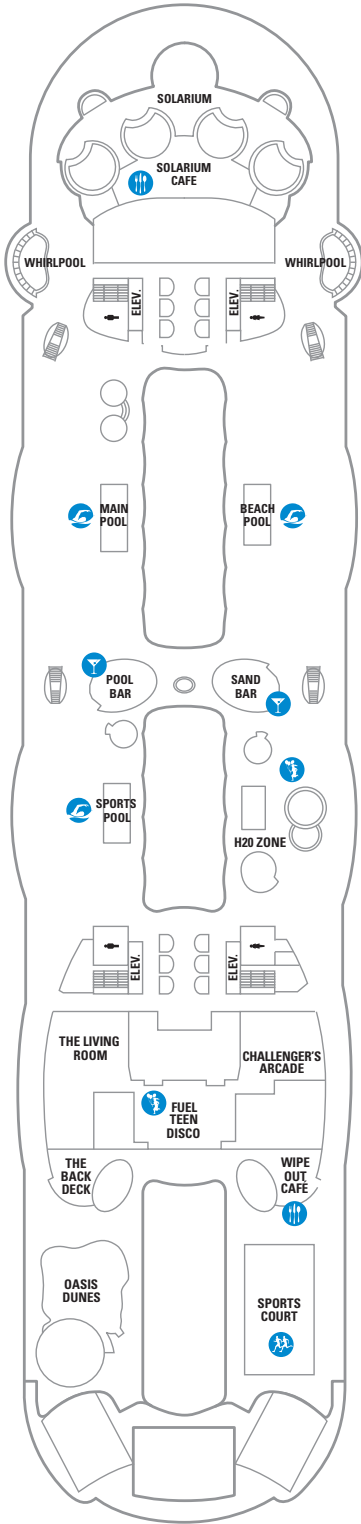

DECK 18

SUITES REFLECTING SECOND STORY OF LOFTS ON DECK 17

DECK 17

SUITES RL OP CP TL L1 L2

DECK 16

LEGENDS

- △ Stateroom with sofa bed
 - * Stateroom has third Pullman bed available
 - + Stateroom has third and fourth Pullman beds available
 - ◆ Stateroom with sofa bed and third Pullman bed available
 - ‡ Stateroom has four additional Pullman beds available
 - ↓ Connecting staterooms
 - ♿ Indicates accessible staterooms
 - ☐ Stateroom has an obstructed view
-
- 🍷 Dining Venue
 - 🎮 Entertainment Area
 - 🍹 Bars & Lounges
 - 👶 Kids & Teens Area
 - 🏊 Pool
 - ♨ Spa
 - 🏋 Fitness
 - 🏃 Running Track
 - 🧗 Rock climbing
 - 🌊 FlowRider®
 - ℹ Information
 - 🏢 Conference Center
 - 🛍 Shopping
 - 🎰 Casino

DECK 15

DECK 14

- SUITES: A4 OS GS J3 J4
 BALCONY: 1C 2C 1D 2D 5D 6D
 BOARDWALK VIEW BALCONY: 1I 2I 4I
 CENTRAL PARK VIEW BALCONY: 1J 2J
 INTERIOR: 1V 2V 4V

DECK 12

- SUITES: A3 GT GS J4
 BALCONY: 1C 2C 1D 2D 5D 6D
 BOARDWALK VIEW BALCONY: 1I 2I 4I
 CENTRAL PARK VIEW BALCONY: 1J 2J
 INTERIOR: 1V 2V 4V

DECK 11

SUITES **A3 OS GS J4**

BALCONY **1A 1C 2C 1D 2D 5D 6D**

BOARDWALK VIEW BALCONY **11 21 41**

CENTRAL PARK VIEW BALCONY **1J 2J**

OCEAN VIEW **1K 6N**

INTERIOR **1R 1V 2V 3V 4V**

DECK 10

BALCONY **1C 2C 1D 3D 4D 7D 8D**

BOARDWALK VIEW BALCONY **11 21 41**

OCEAN VIEW **6N**

INTERIOR **1S 1V 2V 3V 6V**

DECK 8

SUITES **A1 GS J3 J4**

BALCONY **1C 2C 1D 4D 7D 8D**

BOARDWALK VIEW BALCONY **1I 2I 4I**