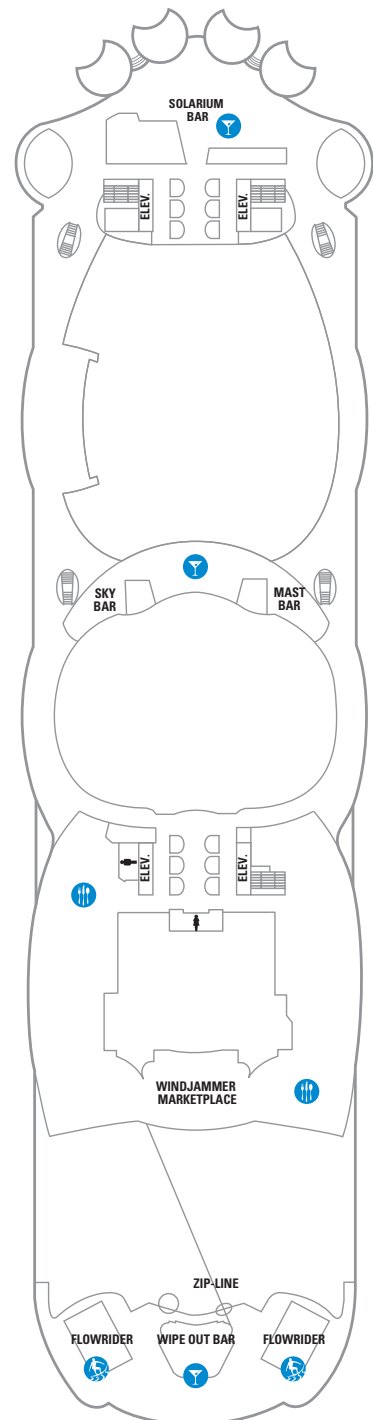

DECK 18

SUITES REFLECTING SECOND STORY OF LOFTS ON DECK 17

DECK 17

SUITES RL OP CP TL L1 L2

DECK 16

LEGENDS

- △ Stateroom with sofa bed
 - * Stateroom has third Pullman bed available
 - + Stateroom has third and fourth Pullman beds available
 - ◆ Stateroom with sofa bed and third Pullman bed available
 - ‡ Stateroom has four additional Pullman beds available
 - ↓ Connecting staterooms
 - ♿ Indicates accessible staterooms
 - ☐ Stateroom has an obstructed view
-
- 🍷 Dining Venue
 - 🎮 Entertainment Area
 - 🍹 Bars & Lounges
 - 👶 Kids & Teens Area
 - 🏊 Pool
 - ♨ Spa
 - 🏋 Fitness
 - 🏃 Running Track
 - 🧗 Rock climbing
 - 🌊 FlowRider®
 - ℹ Information
 - 🏢 Conference Center
 - 🛍 Shopping
 - 🎰 Casino

DECK 15

DECK 14

- SUITES: A4 OS GS J3 J4
 BALCONY: 1C 2C 1D 2D 5D 6D
 BOARDWALK VIEW BALCONY: 1I 2I 4I
 CENTRAL PARK VIEW BALCONY: 1J 2J
 INTERIOR: 1V 2V 4V

DECK 12

- SUITES: A3 GT GS J4
 BALCONY: 1C 2C 1D 2D 5D 6D
 BOARDWALK VIEW BALCONY: 1I 2I 4I
 CENTRAL PARK VIEW BALCONY: 1J 2J
 INTERIOR: 1V 2V 4V

DECK 11

SUITES **A3 OS GS J4**

BALCONY **1A 1C 2C 1D 2D 5D 6D**

BOARDWALK VIEW BALCONY **11 21 41**

CENTRAL PARK VIEW BALCONY **1J 2J**

OCEAN VIEW **1K 6N**

INTERIOR **1R 1V 2V 3V 4V**

DECK 10