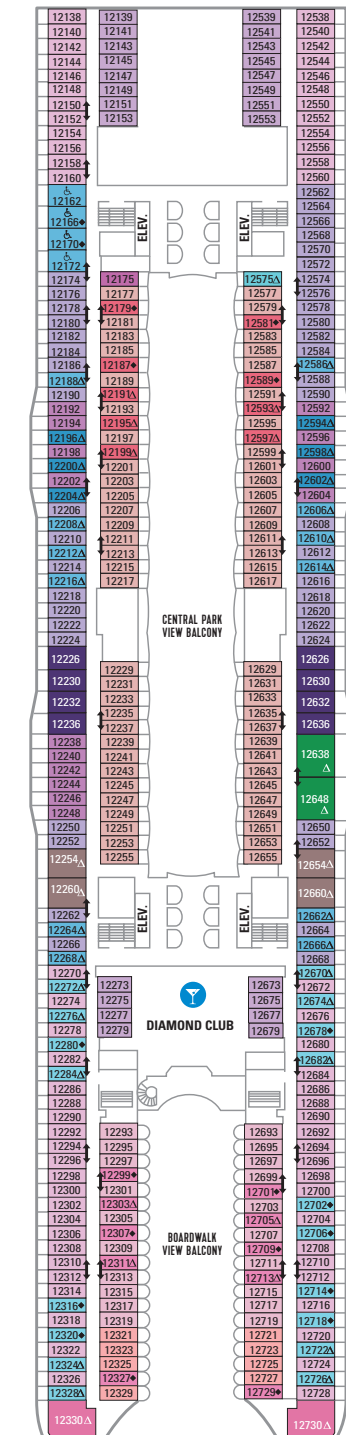

DECK 18

SUITES REFLECTING SECOND STORY OF LOFTS ON DECK 17

DECK 17

SUITES RL OP CP TL L1 L2

DECK 16

LEGENDS

- △ Stateroom with sofa bed
 - * Stateroom has third Pullman bed available
 - + Stateroom has third and fourth Pullman beds available
 - ◆ Stateroom with sofa bed and third Pullman bed available
 - ‡ Stateroom has four additional Pullman beds available
 - ↓ Connecting staterooms
 - ♿ Indicates accessible staterooms
 - ☐ Stateroom has an obstructed view
-
- 🍷 Dining Venue
 - 🎮 Entertainment Area
 - 🍹 Bars & Lounges
 - 👶 Kids & Teens Area
 - 🏊 Pool
 - ♨ Spa
 - 🏋 Fitness
 - 🏃 Running Track
 - 🧗 Rock climbing
 - 🌊 FlowRider®
 - ℹ Information
 - 🏢 Conference Center
 - 🛍 Shopping
 - 🎰 Casino

DECK 15

DECK 14

- SUITES: A4 OS GS J3 J4
 BALCONY: 1C 2C 1D 2D 5D 6D
 BOARDWALK VIEW BALCONY: 1I 2I 4I
 CENTRAL PARK VIEW BALCONY: 1J 2J
 INTERIOR: 1V 2V 4V

DECK 12

- SUITES: A3 GT GS J4
 BALCONY: 1C 2C 1D 2D 5D 6D
 BOARDWALK VIEW BALCONY: 1I 2I 4I
 CENTRAL PARK VIEW BALCONY: 1J 2J
 INTERIOR: 1V 2V 4V

DECK 11

SUITES **A3 OS GS J4**

BALCONY **1A 1C 2C 1D 2D 5D 6D**

BOARDWALK VIEW BALCONY **11 21 41**

CENTRAL PARK VIEW BALCONY **1J 2J**

OCEAN VIEW **1K 6N**

INTERIOR **1R 1V 2V 3V 4V**

DECK 10

BALCONY **1C 2C 1D 3D 4D 7D 8D**

BOARDWALK VIEW BALCONY **11 21 41**

OCEAN VIEW **6N**

INTERIOR **1S 1V 2V 3V 6V**

DECK 8

SUITES **A1 GS J3 J4**

BALCONY **1C 2C 1D 4D 7D 8D**

BOARDWALK VIEW BALCONY **1I 2I 4I**