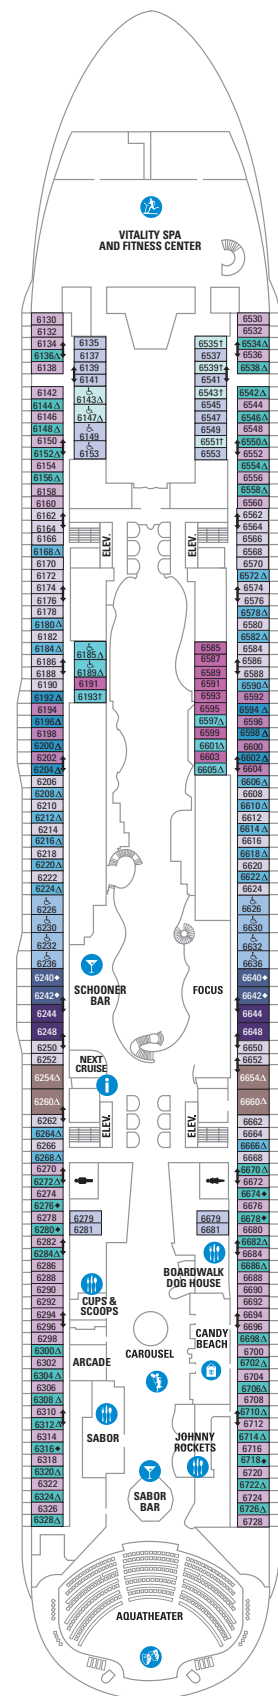

DECK 18

SUITES REFLECTING SECOND STORY OF LOFTS ON DECK 17

DECK 17

SUITES RL OP CP TL L1 L2

DECK 16

LEGENDS

- △ Stateroom with sofa bed
 - * Stateroom has third Pullman bed available
 - + Stateroom has third and fourth Pullman beds available
 - ◆ Stateroom with sofa bed and third Pullman bed available
 - ‡ Stateroom has four additional Pullman beds available
 - ↓ Connecting staterooms
 - ♿ Indicates accessible staterooms
 - ☐ Stateroom has an obstructed view
-
- 🍷 Dining Venue
 - 🎮 Entertainment Area
 - 🍹 Bars & Lounges
 - 👶 Kids & Teens Area
 - 🏊 Pool
 - ♨ Spa
 - 🏋 Fitness
 - 🏃 Running Track
 - 🧗 Rock climbing
 - 🌊 FlowRider®
 - ℹ Information
 - 🏢 Conference Center
 - 🛍 Shopping
 - 🎰 Casino

BALCONY **1C 2C 1D 3D 4D 7D 8D**

BOARDWALK VIEW BALCONY **11 21 41**

OCEAN VIEW **6N**

INTERIOR **1S 1V 2V 3V 6V**

DECK 8

SUITES **A1 GS J3 J4**

BALCONY **1C 2C 1D 4D 7D 8D**

BOARDWALK VIEW BALCONY **1I 2I 4I**

OCEAN VIEW **6N**

INTERIOR **3V 6V**

DECK 7

SUITES **GS J3 J4**

BALCONY **1A 2C 1D 4D 7D 8D**

OCEAN VIEW **6N**

INTERIOR **1T 1V 2V 3V 6V**

DECK 6

SUITES **GS J3 J4**

BALCONY **1C 2C 1D 3D 4D 7D 8D**

INTERIOR **1V 2V 3V 6V**

DECK 5

DECK 4

DECK 3

OCEAN VIEW 1N 2N
 INTERIOR 1V 2V

SUITES