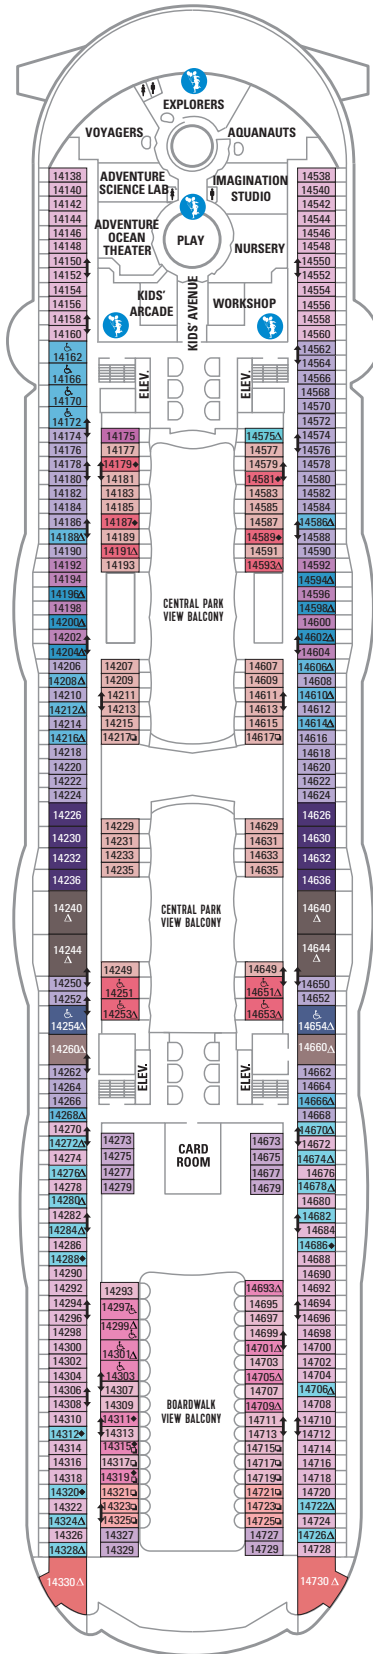

DECK 18

SUITES REFLECTING SECOND STORY OF LOFTS ON DECK 17

DECK 17

SUITES RL OP CP TL L1 L2

DECK 16

LEGENDS

- △ Stateroom with sofa bed
 - * Stateroom has third Pullman bed available
 - + Stateroom has third and fourth Pullman beds available
 - ◆ Stateroom with sofa bed and third Pullman bed available
 - ‡ Stateroom has four additional Pullman beds available
 - ↓ Connecting staterooms
 - ♿ Indicates accessible staterooms
 - ☐ Stateroom has an obstructed view
-
- 🍷 Dining Venue
 - 🎮 Entertainment Area
 - 🍹 Bars & Lounges
 - 👶 Kids & Teens Area
 - 🏊 Pool
 - ♨ Spa
 - 🏋 Fitness
 - 🏃 Running Track
 - 🧗 Rock climbing
 - 🌊 FlowRider®
 - ℹ Information
 - 🏢 Conference Center
 - 🛍 Shopping
 - 🎰 Casino

DECK 15

DECK 14

- SUITES: A4 OS GS J3 J4
 BALCONY: 1C 2C 1D 2D 5D 6D
 BOARDWALK VIEW BALCONY: 1I 2I 4I
 CENTRAL PARK VIEW BALCONY: 1J 2J
 INTERIOR: 1V 2V 4V

DECK 12

- SUITES: A3 GT GS J4
 BALCONY: 1C 2C 1D 2D 5D 6D
 BOARDWALK VIEW BALCONY: 1I 2I 4I
 CENTRAL PARK VIEW BALCONY: 1J 2J
 INTERIOR: 1V 2V 4V

DECK 11

SUITES **A3 OS GS J4**

BALCONY **1A 1C 2C 1D 2D 5D 6D**

BOARDWALK VIEW BALCONY **11 21 41**

CENTRAL PARK VIEW BALCONY **1J 2J**

OCEAN VIEW **1K 6N**

INTERIOR **1R 1V 2V 3V 4V**

DECK 10

BALCONY **1C 2C 1D 3D 4D 7D 8D**

BOARDWALK VIEW BALCONY **11 21 41**

OCEAN VIEW **6N**

INTERIOR **1S 1V 2V 3V 6V**

DECK 8

SUITES **A1 GS J3 J4**

BALCONY **1C 2C 1D 4D 7D 8D**

BOARDWALK VIEW BALCONY **1I 2I 4I**