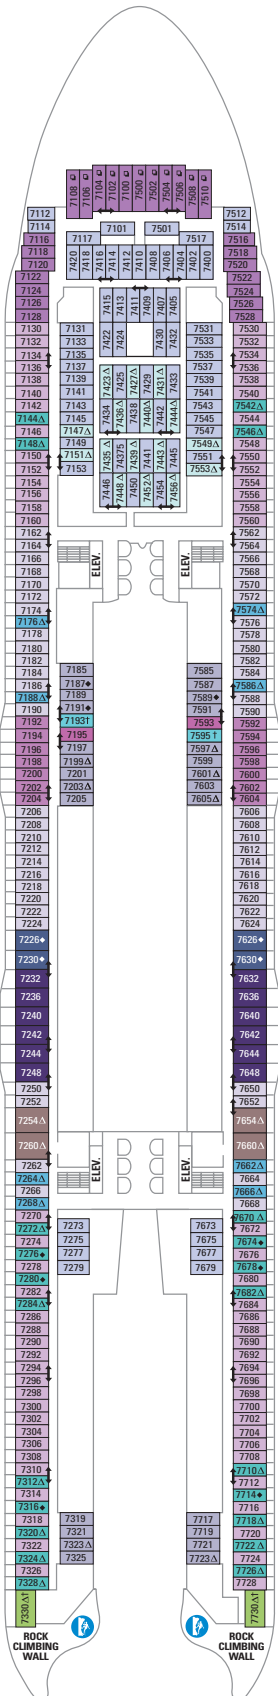

DECK 7

SUITES **GS J3 J4**

BALCONY **1A 2C 1D 4D 7D 8D**

OCEAN VIEW **6N**

INTERIOR **1T 1V 2V 3V 6V**