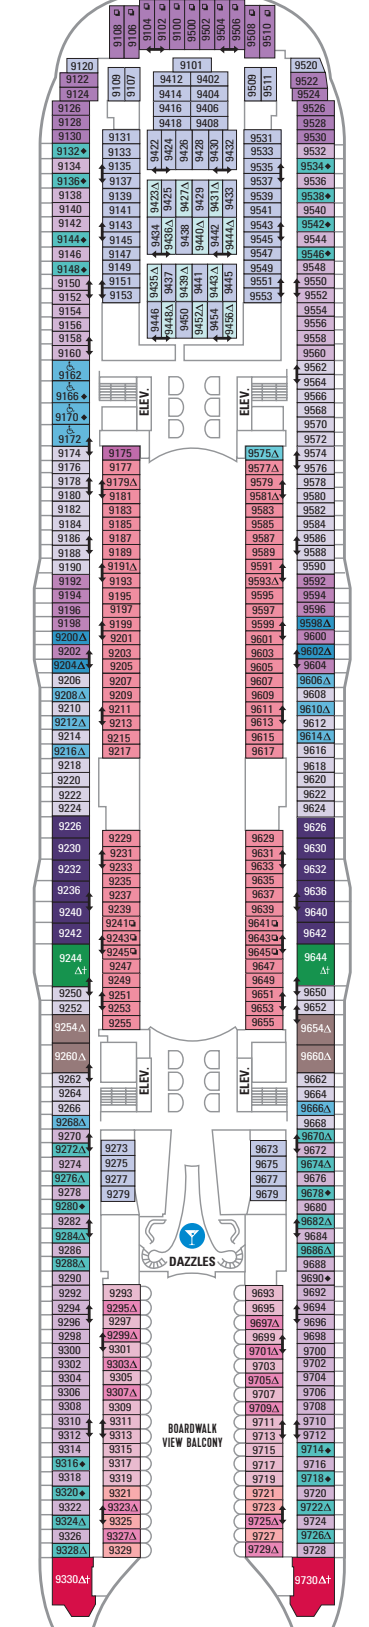

DECK 18

SUITES REFLECTING SECOND STORY OF LOFTS ON DECK 17

DECK 17

SUITES RL OP CP TL L1 L2

DECK 16

LEGENDS

- △ Stateroom with sofa bed
 - * Stateroom has third Pullman bed available
 - + Stateroom has third and fourth Pullman beds available
 - ◆ Stateroom with sofa bed and third Pullman bed available
 - ‡ Stateroom has four additional Pullman beds available
 - ↓ Connecting staterooms
 - ♿ Indicates accessible staterooms
 - ☐ Stateroom has an obstructed view
-
- 🍷 Dining Venue
 - 🎮 Entertainment Area
 - 🍹 Bars & Lounges
 - 👶 Kids & Teens Area
 - 🏊 Pool
 - ♨ Spa
 - 🏋 Fitness
 - 🏃 Running Track
 - 🧗 Rock climbing
 - 🌊 FlowRider®
 - ℹ Information
 - 🏢 Conference Center
 - 🛍 Shopping
 - 🎰 Casino

DECK 11

SUITES **A3 OS GS J4**

BALCONY **1A 1C 2C 1D 2D 5D 6D**

BOARDWALK VIEW BALCONY **11 21 41**

CENTRAL PARK VIEW BALCONY **1J 2J**

OCEAN VIEW **1K 6N**

INTERIOR **1R 1V 2V 3V 4V**

DECK 10

SUITES **A2 OS GT GS J4**

BALCONY **1C 2C 1D 2D 5D 6D**

BOARDWALK VIEW BALCONY **11 21 41**

CENTRAL PARK VIEW BALCONY **1J 2J**

OCEAN VIEW **6N**

INTERIOR **1V 2V 3V 4V**

DECK 9

SUITES **A2 GT GS J4**

BALCONY **1C 2C 1D 3D 4D 7D 8D**

BOARDWALK VIEW BALCONY **11 21 41**

OCEAN VIEW **6N**

INTERIOR **1S 1V 2V 3V 6V**

DECK 8

SUITES **A1 GS J3 J4**

BALCONY **1C 2C 1D 4D 7D 8D**

BOARDWALK VIEW BALCONY **1I 2I 4I**