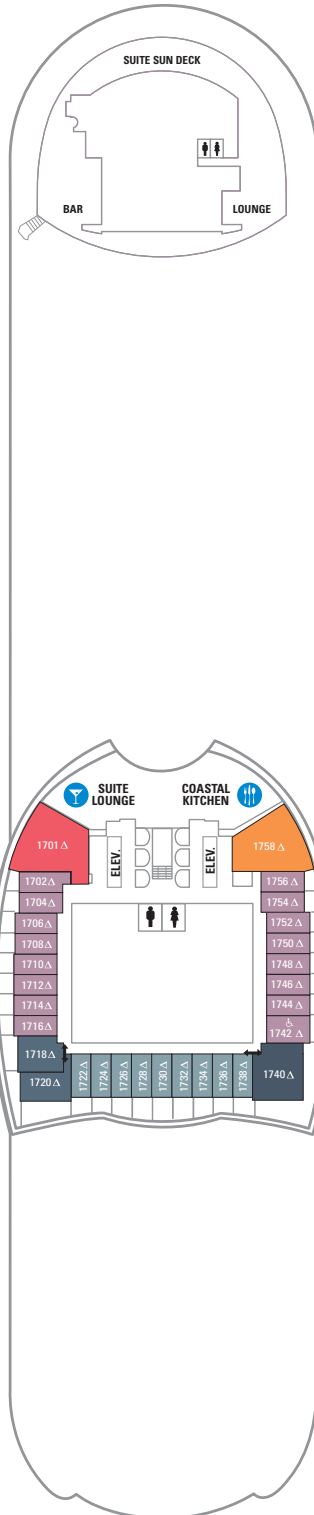

DECK 18

SUITES REFLECTING SECOND STORY OF LOFTS ON DECK 17

DECK 17

SUITES RL OP CP TL L1 L2

DECK 16

LEGENDS

- △ Stateroom with sofa bed
 - * Stateroom has third Pullman bed available
 - + Stateroom has third and fourth Pullman beds available
 - ◆ Stateroom with sofa bed and third Pullman bed available
 - ‡ Stateroom has four additional Pullman beds available
 - ↓ Connecting staterooms
 - ♿ Indicates accessible staterooms
 - ☐ Stateroom has an obstructed view
-
- 🍷 Dining Venue
 - 🎮 Entertainment Area
 - 🍹 Bars & Lounges
 - 👶 Kids & Teens Area
 - 🏊 Pool
 - ♨ Spa
 - 🏋 Fitness
 - 🏃 Running Track
 - 🧗 Rock climbing
 - 🌊 FlowRider®
 - ℹ Information
 - 🏢 Conference Center
 - 🛍 Shopping
 - 🎰 Casino

DECK 15

DECK 14

- SUITES: A4 OS GS J3 J4
 BALCONY: 1C 2C 1D 2D 5D 6D
 BOARDWALK VIEW BALCONY: 1I 2I 4I
 CENTRAL PARK VIEW BALCONY: 1J 2J
 INTERIOR: 1V 2V 4V

DECK 12

- SUITES: A3 GT GS J4
 BALCONY: 1C 2C 1D 2D 5D 6D
 BOARDWALK VIEW BALCONY: 1I 2I 4I
 CENTRAL PARK VIEW BALCONY: 1J 2J
 INTERIOR: 1V 2V 4V

DECK 11

SUITES **A3 OS GS J4**

BALCONY **1A 1C 2C 1D 2D 5D 6D**

BOARDWALK VIEW BALCONY **11 21 41**

CENTRAL PARK VIEW BALCONY **1J 2J**

OCEAN VIEW **1K 6N**

INTERIOR **1R 1V 2V 3V 4V**

DECK 10