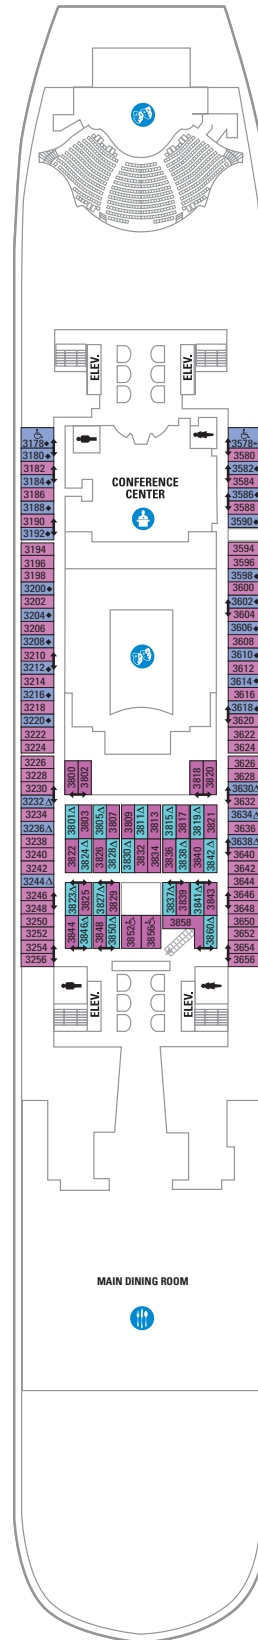

DECK 18

SUITES REFLECTING SECOND STORY OF LOFTS ON DECK 17

DECK 17

SUITES RL OP CP TL L1 L2

DECK 16

LEGENDS

- △ Stateroom with sofa bed
 - * Stateroom has third Pullman bed available
 - + Stateroom has third and fourth Pullman beds available
 - ◆ Stateroom with sofa bed and third Pullman bed available
 - ‡ Stateroom has four additional Pullman beds available
 - ↓ Connecting staterooms
 - ♿ Indicates accessible staterooms
 - ☐ Stateroom has an obstructed view
-
- 🍷 Dining Venue
 - 🎮 Entertainment Area
 - 🍹 Bars & Lounges
 - 👶 Kids & Teens Area
 - 🏊 Pool
 - ♨ Spa
 - 🏋 Fitness
 - 🏃 Running Track
 - 🧗 Rock climbing
 - 🌊 FlowRider®
 - ℹ Information
 - 🏢 Conference Center
 - 🛍 Shopping
 - 🎰 Casino

DECK 11

SUITES **A3 OS GS J4**

BALCONY **1A 1C 2C 1D 2D 5D 6D**

BOARDWALK VIEW BALCONY **11 21 41**

CENTRAL PARK VIEW BALCONY **1J 2J**

OCEAN VIEW **1K 6N**

INTERIOR **1R 1V 2V 3V 4V**

DECK 10

BALCONY **1C 2C 1D 3D 4D 7D 8D**

BOARDWALK VIEW BALCONY **11 21 41**

OCEAN VIEW **6N**

INTERIOR **1S 1V 2V 3V 6V**

DECK 8

SUITES **A1 GS J3 J4**

BALCONY **1C 2C 1D 4D 7D 8D**

BOARDWALK VIEW BALCONY **1I 2I 4I**

SUITES **GS J3 J4**

BALCONY **1C 2C 1D 3D 4D 7D 8D**

INTERIOR **1V 2V 3V 6V**

DECK 5

DECK 4

DECK 3

OCEAN VIEW 1N 2N
 INTERIOR 1V 2V

SUITES