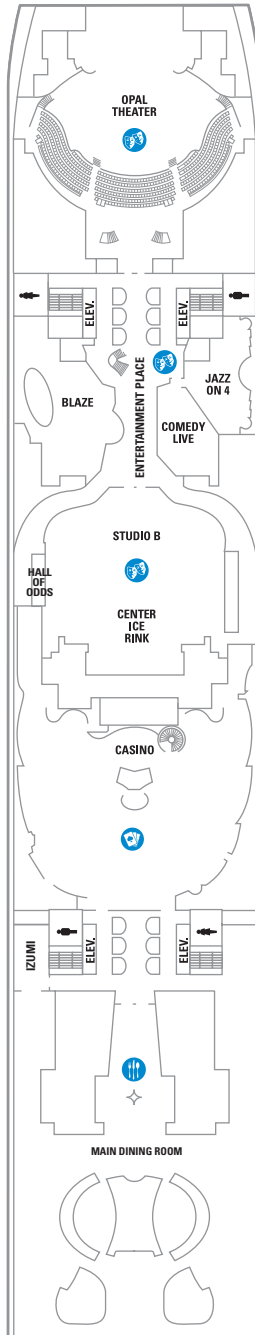

DECK 18

SUITES REFLECTING SECOND STORY OF LOFTS ON DECK 17

DECK 17

SUITES RL OP CP TL L1 L2

DECK 16

LEGENDS

- △ Stateroom with sofa bed
 - * Stateroom has third Pullman bed available
 - + Stateroom has third and fourth Pullman beds available
 - ◆ Stateroom with sofa bed and third Pullman bed available
 - ‡ Stateroom has four additional Pullman beds available
 - ↓ Connecting staterooms
 - ♿ Indicates accessible staterooms
 - ☐ Stateroom has an obstructed view
-
- 🍷 Dining Venue
 - 🎮 Entertainment Area
 - 🍹 Bars & Lounges
 - 👶 Kids & Teens Area
 - 🏊 Pool
 - ♨ Spa
 - 🏋 Fitness
 - 🏃 Running Track
 - 🧗 Rock climbing
 - 🌊 FlowRider®
 - ℹ Information
 - 🏢 Conference Center
 - 🛍 Shopping
 - 🎰 Casino

BALCONY **1C 2C 1D 3D 4D 7D 8D**

BOARDWALK VIEW BALCONY **11 21 41**

OCEAN VIEW **6N**

INTERIOR **1S 1V 2V 3V 6V**

DECK 8

SUITES **A1 GS J3 J4**

BALCONY **1C 2C 1D 4D 7D 8D**

BOARDWALK VIEW BALCONY **1I 2I 4I**

SUITES **GS J3 J4**

BALCONY **1C 2C 1D 3D 4D 7D 8D**

INTERIOR **1V 2V 3V 6V**

DECK 5

DECK 4

DECK 3

OCEAN VIEW 1N 2N
 INTERIOR 1V 2V

SUITES

RL Royal Loft Suite - Two-decks-high stateroom with panoramic views. On second level, master bedroom has a King size bed with Duxiana Mattress; bathroom with tub, shower, two sinks and bidet and a closet. On main level, second bedroom with closet and two twin beds that convert to Royal King; dining area with dry bar, living room with sofa that converts to double bed; bathroom with shower. Private balcony with whirlpool and dining area. Sleeps up to 6 guests. Stateroom: 1,524 sq. ft. Balcony (main level): 843 sq. ft.