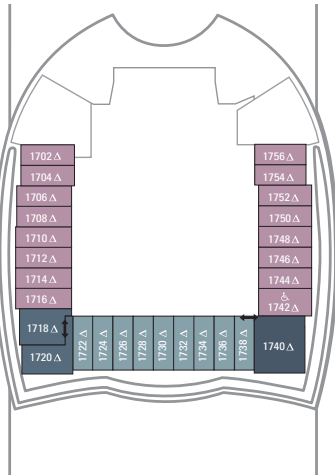

DECK 18

SUITES REFLECTING SECOND STORY OF LOFTS ON DECK 17

DECK 17

SUITES RL OP CP TL L1 L2

DECK 16

LEGENDS

- △ Stateroom with sofa bed
 - * Stateroom has third Pullman bed available
 - + Stateroom has third and fourth Pullman beds available
 - ◆ Stateroom with sofa bed and third Pullman bed available
 - ‡ Stateroom has four additional Pullman beds available
 - ↓ Connecting staterooms
 - ♿ Indicates accessible staterooms
 - ☐ Stateroom has an obstructed view
-
- 🍷 Dining Venue
 - 🎮 Entertainment Area
 - 🍹 Bars & Lounges
 - 👶 Kids & Teens Area
 - 🏊 Pool
 - ♨ Spa
 - 🏋 Fitness
 - 🏃 Running Track
 - 🧗 Rock climbing
 - 🌊 FlowRider®
 - ℹ Information
 - 🏢 Conference Center
 - 🛍 Shopping
 - 🎰 Casino

DECK 15

DECK 14

- SUITES: A4 OS GS J3 J4
 BALCONY: 1C 2C 1D 2D 5D 6D
 BOARDWALK VIEW BALCONY: 1I 2I 4I
 CENTRAL PARK VIEW BALCONY: 1J 2J
 INTERIOR: 1V 2V 4V

DECK 12

- SUITES: A3 GT GS J4
 BALCONY: 1C 2C 1D 2D 5D 6D
 BOARDWALK VIEW BALCONY: 1I 2I 4I
 CENTRAL PARK VIEW BALCONY: 1J 2J
 INTERIOR: 1V 2V 4V

DECK 11

SUITES **A3 OS GS J4**

BALCONY **1A 1C 2C 1D 2D 5D 6D**

BOARDWALK VIEW BALCONY **11 21 41**

CENTRAL PARK VIEW BALCONY **1J 2J**

OCEAN VIEW **1K 6N**

INTERIOR **1R 1V 2V 3V 4V**

DECK 10