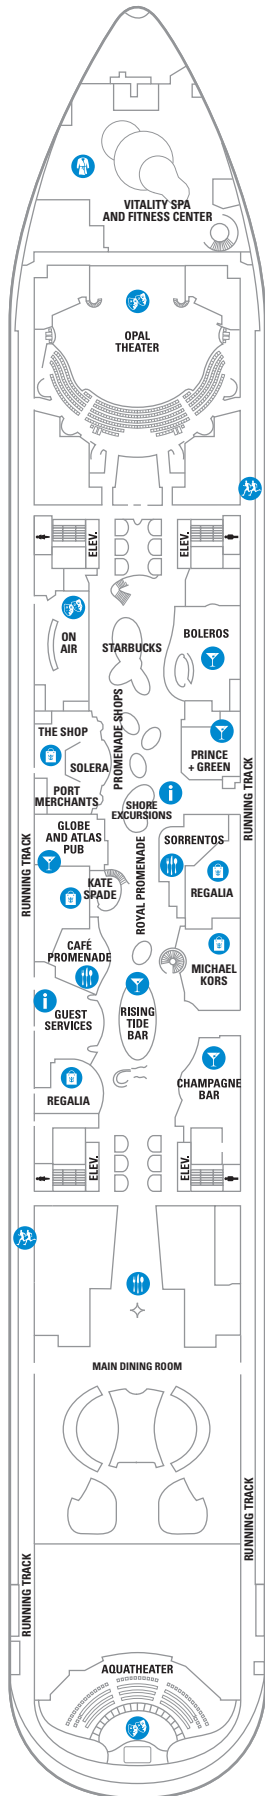

DECK 5

DECK 4

DECK 3

OCEAN VIEW 1N 2N
INTERIOR 1V 2V