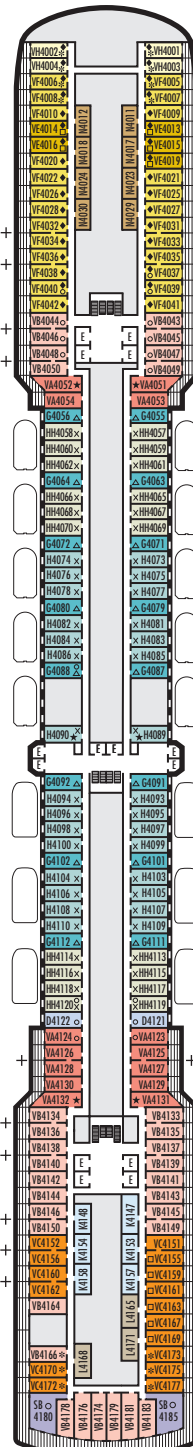

MAIN DECK
Staterooms 1001–1127

LOWER PROMENADE DECK

PROMENADE DECK

UPPER PROMENADE DECK
Staterooms 4001–4185

VERANDAH DECK
Staterooms 5001–5191

UPPER VERANDAH DECK
Staterooms 6001–6177

STATEROOM SYMBOL LEGEND

- Quad (2 lower beds, 1 sofa bed, 1 upper)
- Triple (2 lower beds, 1 sofa bed)
- △ Partial sea view
- X Fully obstructed view
- ⊕ Connecting rooms
- * Shower only
- ◆ Single-sink vanity
- ◆ Staterooms have solid steel verandah railings instead of clear-view Plexiglas® railings

ACCESSIBILITY STATEROOM SYMBOL LEGEND

- ♿ **Fully Accessible:** Suites SC6175 & SC6164 have a bathtub and roll-in shower. Suites SS6108, SY5002 & SY5001 have a bathtub and separate transfer shower. Staterooms J1074, K1012 & K1011 have a roll-in shower only.
- ▼ **Fully Accessible with Single Side Approach:** Suite SY8068 has a bathtub and separate transfer shower. Staterooms I-8037, VB6004, VB6003, D1100, C1082, C1081 have a roll-in shower only.
- ★ **Ambulatory Accessible:** Staterooms VA8032, VA8031, VA6049, VA5140, VA5137, VA5054, VA5051, VA4132, VA4131, H4090, H4089, VA4052 & VA4051 have a roll-in shower only.

For information regarding stateroom bedding configurations and accessibility features on our ships please visit the [Accessibility](#) section of our website.

SHIP SPECIFICATIONS & FACILITIES

- 1,964 Guests
- 812 Crew
- 82,305 Gross Tons
- 936 Feet Long
- 11 Guest Decks
- Wrap-around Promenade Deck
- 6 Restaurants & Cafes
- 78 Entertainment Venues
- 10 Lounges/Bars
- 2 Outdoor Swimming Pools (one with sliding glass roof)
- Spa & Salon
- Fitness Center
- Suite Lounge
- Duty-free Shops
- Library/Internet Cafe
- Onboard Wi-Fi Access
- Casino
- Sport Courts