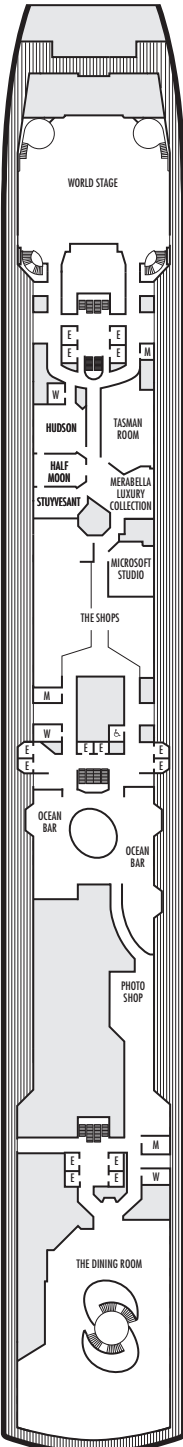

MAIN DECK
Staterooms 1001–1127

LOWER PROMENADE DECK

PROMENADE DECK

UPPER PROMENADE DECK
Staterooms 4001–4185

VERANDAH DECK
Staterooms 5001–5191

UPPER VERANDAH DECK
Staterooms 6001–6177

STATEROOM SYMBOL LEGEND

- Quad (2 lower beds, 1 sofa bed, 1 upper)
- Triple (2 lower beds, 1 sofa bed)
- △ Partial sea view
- X Fully obstructed view
- ⊕ Connecting rooms
- * Shower only
- ◆ Single-sink vanity
- ◆ Staterooms have solid steel verandah railings instead of clear-view Plexiglas® railings

ACCESSIBILITY STATEROOM SYMBOL LEGEND

- ♿ **Fully Accessible:** Suites SC6175 & SC6164 have a bathtub and roll-in shower. Suites SS6108, SY5002 & SY5001 have a bathtub and separate transfer shower. Staterooms J1074, K1012 & K1011 have a roll-in shower only.
- ▼ **Fully Accessible with Single Side Approach:** Suite SY8068 has a bathtub and separate transfer shower. Staterooms I-8037, VB6004, VB6003, D1100, C1082, C1081 have a roll-in shower only.
- ★ **Ambulatory Accessible:** Staterooms VA8032, VA8031, VA6049, VA5140, VA5137, VA5054, VA5051, VA4132, VA4131, H4090, H4089, VA4052 & VA4051 have a roll-in shower only.

For information regarding stateroom bedding configurations and accessibility features on our ships please visit the [Accessibility](#) section of our website.

SHIP SPECIFICATIONS & FACILITIES

- 1,964 Guests
- 812 Crew
- 82,305 Gross Tons
- 936 Feet Long
- 11 Guest Decks
- Wrap-around Promenade Deck
- 6 Restaurants & Cafes
- 78 Entertainment Venues
- 10 Lounges/Bars
- 2 Outdoor Swimming Pools (one with sliding glass roof)
- Spa & Salon
- Fitness Center
- Suite Lounge
- Duty-free Shops
- Library/Internet Cafe
- Onboard Wi-Fi Access
- Casino
- Sport Courts