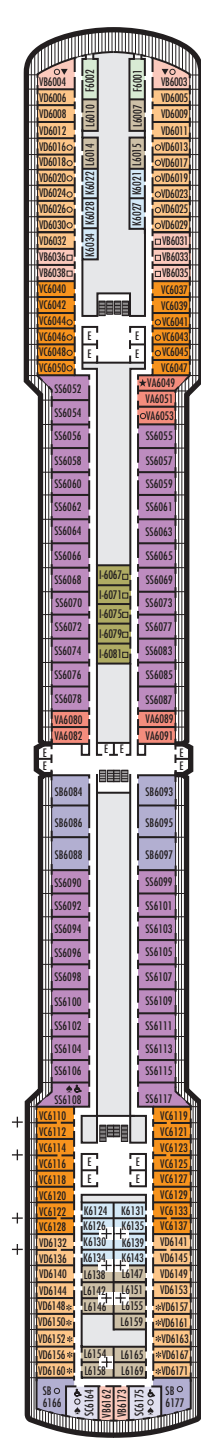

MAIN DECK
Staterooms 1001–1127

LOWER PROMENADE DECK

PROMENADE DECK

UPPER PROMENADE DECK
Staterooms 4001–4185

VERANDAH DECK
Staterooms 5001–5191

UPPER VERANDAH DECK
Staterooms 6001–6177

STATEROOM SYMBOL LEGEND

- Quad (2 lower beds, 1 sofa bed, 1 upper)
- Triple (2 lower beds, 1 sofa bed)
- △ Partial sea view
- X Fully obstructed view
- ⊕ Connecting rooms
- * Shower only
- ◆ Single-sink vanity
- ◆ Staterooms have solid steel verandah railings instead of clear-view Plexiglas® railings

ACCESSIBILITY STATEROOM SYMBOL LEGEND

- ♿ **Fully Accessible:** Suites SC6175 & SC6164 have a bathtub and roll-in shower. Suites SS6108, SY5002 & SY5001 have a bathtub and separate transfer shower. Staterooms J1074, K1012 & K1011 have a roll-in shower only.
- ▼ **Fully Accessible with Single Side Approach:** Suite SY8068 has a bathtub and separate transfer shower. Staterooms I-8037, VB6004, VB6003, D1100, C1082, C1081 have a roll-in shower only.
- ★ **Ambulatory Accessible:** Staterooms VA8032, VA8031, VA6049, VA5140, VA5137, VA5054, VA5051, VA4132, VA4131, H4090, H4089, VA4052 & VA4051 have a roll-in shower only.

For information regarding stateroom bedding configurations and accessibility features on our ships please visit the [Accessibility](#) section of our website.

SHIP SPECIFICATIONS & FACILITIES

- 1,964 Guests
- 812 Crew
- 82,305 Gross Tons
- 936 Feet Long
- 11 Guest Decks
- Wrap-around Promenade Deck
- 6 Restaurants & Cafes
- 78 Entertainment Venues
- 10 Lounges/Bars
- 2 Outdoor Swimming Pools (one with sliding glass roof)
- Spa & Salon
- Fitness Center
- Suite Lounge
- Duty-free Shops
- Library/Internet Cafe
- Onboard Wi-Fi Access
- Casino
- Sport Courts