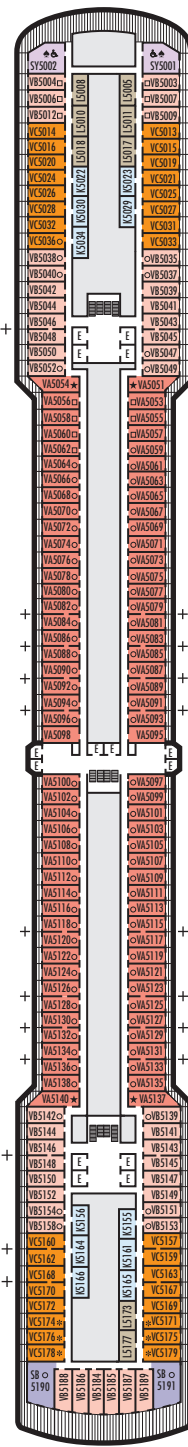

MAIN DECK
Staterooms 1001–1127

LOWER PROMENADE DECK

PROMENADE DECK

UPPER PROMENADE DECK
Staterooms 4001–4185

VERANDAH DECK
Staterooms 5001–5191

UPPER VERANDAH DECK
Staterooms 6001–6177

STATEROOM SYMBOL LEGEND

- Quad (2 lower beds, 1 sofa bed, 1 upper)
- Triple (2 lower beds, 1 sofa bed)
- △ Partial sea view
- X Fully obstructed view
- ⊕ Connecting rooms
- * Shower only
- ◆ Single-sink vanity
- ◆ Staterooms have solid steel verandah railings instead of clear-view Plexiglas® railings

ACCESSIBILITY STATEROOM SYMBOL LEGEND

- ♿ **Fully Accessible:** Suites SC6175 & SC6164 have a bathtub and roll-in shower. Suites SS6108, SY5002 & SY5001 have a bathtub and separate transfer shower. Staterooms J1074, K1012 & K1011 have a roll-in shower only.
- ▼ **Fully Accessible with Single Side Approach:** Suite SY8068 has a bathtub and separate transfer shower. Staterooms I-8037, VB6004, VB6003, D1100, C1082, C1081 have a roll-in shower only.
- ★ **Ambulatory Accessible:** Staterooms VA8032, VA8031, VA6049, VA5140, VA5137, VA5054, VA5051, VA4132, VA4131, H4090, H4089, VA4052 & VA4051 have a roll-in shower only.

For information regarding stateroom bedding configurations and accessibility features on our ships please visit the [Accessibility](#) section of our website.

SHIP SPECIFICATIONS & FACILITIES

- 1,964 Guests
- 812 Crew
- 82,305 Gross Tons
- 936 Feet Long
- 11 Guest Decks
- Wrap-around Promenade Deck
- 6 Restaurants & Cafes
- 78 Entertainment Venues
- 10 Lounges/Bars
- 2 Outdoor Swimming Pools (one with sliding glass roof)
- Spa & Salon
- Fitness Center
- Suite Lounge
- Duty-free Shops
- Library/Internet Cafe
- Onboard Wi-Fi Access
- Casino
- Sport Courts