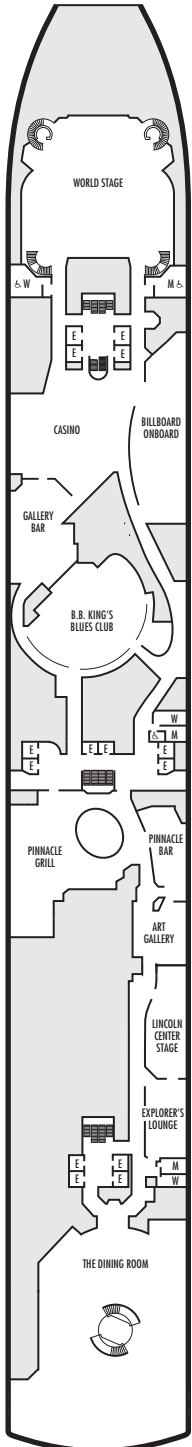

MAIN DECK
Staterooms 1001–1127

LOWER PROMENADE DECK

PROMENADE DECK

UPPER PROMENADE DECK
Staterooms 4001–4185

VERANDAH DECK
Staterooms 5001–5191

UPPER VERANDAH DECK
Staterooms 6001–6177

STATEROOM SYMBOL LEGEND

- Quad (2 lower beds, 1 sofa bed, 1 upper)
- Triple (2 lower beds, 1 sofa bed)
- △ Partial sea view
- X Fully obstructed view
- ⊕ Connecting rooms
- * Shower only
- ◆ Single-sink vanity
- ◆ Staterooms have solid steel verandah railings instead of clear-view Plexiglas® railings

ACCESSIBILITY STATEROOM SYMBOL LEGEND

- ♿ **Fully Accessible:** Suites SC6175 & SC6164 have a bathtub and roll-in shower. Suites SS6108, SY5002 & SY5001 have a bathtub and separate transfer shower. Staterooms J1074, K1012 & K1011 have a roll-in shower only.
- ▼ **Fully Accessible with Single Side Approach:** Suite SY8068 has a bathtub and separate transfer shower. Staterooms I-8037, VB6004, VB6003, D1100, C1082, C1081 have a roll-in shower only.
- ★ **Ambulatory Accessible:** Staterooms VA8032, VA8031, VA6049, VA5140, VA5137, VA5054, VA5051, VA4132, VA4131, H4090, H4089, VA4052 & VA4051 have a roll-in shower only.

For information regarding stateroom bedding configurations and accessibility features on our ships please visit the [Accessibility](#) section of our website.

SHIP SPECIFICATIONS & FACILITIES

- 1,964 Guests
- 812 Crew
- 82,305 Gross Tons
- 936 Feet Long
- 11 Guest Decks
- Wrap-around Promenade Deck
- 6 Restaurants & Cafes
- 78 Entertainment Venues
- 10 Lounges/Bars
- 2 Outdoor Swimming Pools (one with sliding glass roof)
- Spa & Salon
- Fitness Center
- Suite Lounge
- Duty-free Shops
- Library/Internet Cafe
- Onboard Wi-Fi Access
- Casino
- Sport Courts