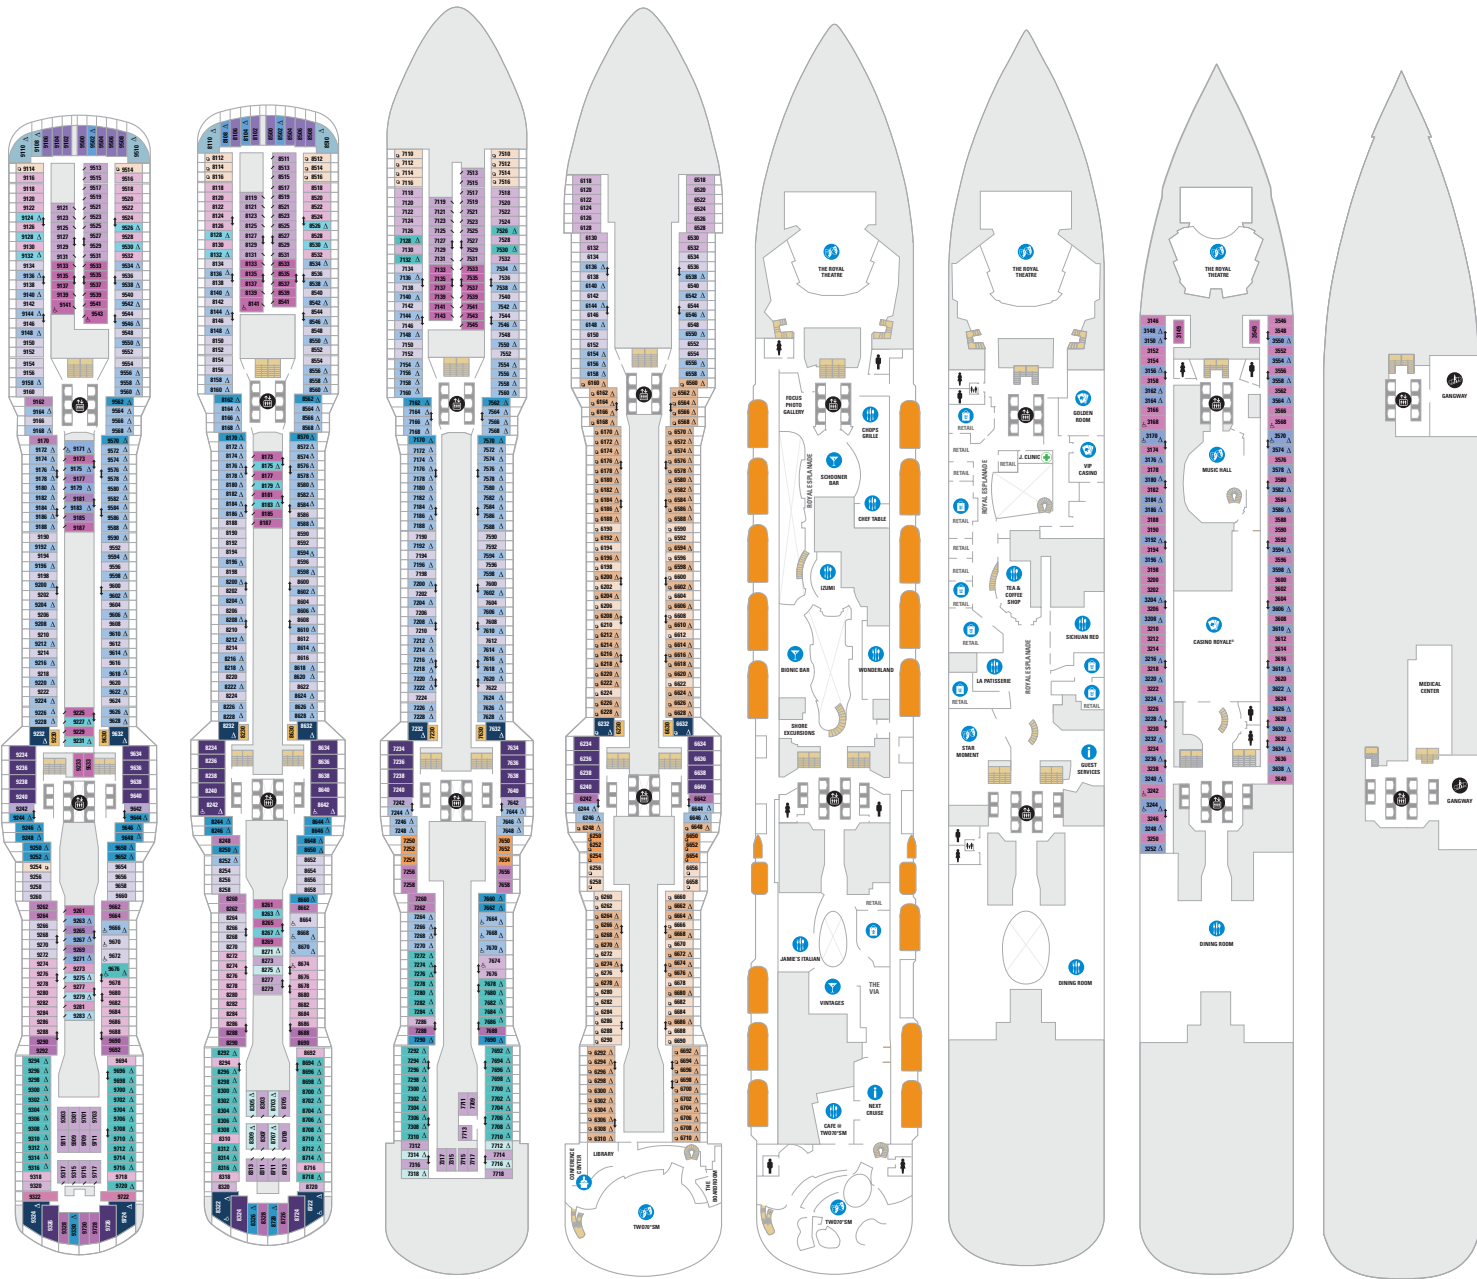

Spectrum of the Seas®

AT-A-GLANCE

- Maiden voyage: April 18, 2019
- Gross tonnage: 169,379
- Staterooms: 2,137
- Guest capacity: 4,246
- Crew to serve you: 1,551
- 18 dining options
- SeaPlex®
- 3 pools, 3 whirlpools
- Rock Climbing Wall
- FlowRider® surf simulator
- RipCord® by iFLY®
- North Star®
- Sky PadSM

DECK 9

DECK 8

DECK 7

DECK 6

DECK 5

DECK 4

DECK 3

DECK 2

SUITES

- US** Ultimate Family Suite
- BG** Golden Balcony
- GL** Grand Loft Suite
- OS** Owner's Suite - 1 Bedroom
- GS** Grand Suite - 1 Bedroom
- JG** Golden Junior Suite
- 1** Junior Suite with Large Balcony
- 14** Junior Suite

BALCONY

- 1C 2C 4C** Ocean View with Large Balcony
- 1D 2D 3D 4D 5D 6D 7D 8D** Ocean View Balcony
- 3D 4D 7D 8D** Ocean View Balcony - Accessible
- 1E 2E** Obstructed Ocean View Balcony
- 2F** Studio Ocean View Balcony