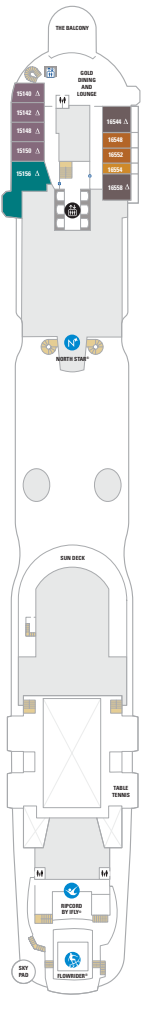

DECK 16

DECK 15

DECK 14

DECK 13

DECK 12

DECK 11

DECK 10

PROFILE 1917 – FROM JUNE 2019

Spectrum of the Seas®

AT-A-GLANCE

- Maiden voyage: April 18, 2019
- Gross tonnage: 169,379
- Staterooms: 2,137
- Guest capacity: 4,246
- Crew to serve you: 1,551
- 18 dining options
- SeaPlex®
- 3 pools, 3 whirlpools
- Rock Climbing Wall
- FlowRider® surf simulator
- RipCord® by iFLY®
- North Star®
- Sky PadSM

- ☘ Dining Venue
- ☘ Entertainment Area
- ☘ Bars & Lounges
- ☘ Kids & Teens Area
- ☘ Pool
- ☘ North Star®
- ☘ Spa
- ☘ Fitness
- ☘ Running Track
- ☘ Rock Climbing Wall
- ☘ FlowRider®
- ☘ Ripcord® by iFLY®
- ☘ Guest Services
- ☘ Conference Center
- ☘ Shopping
- ☘ Casino RoyaleSM
- ☘ Royal iQ Station

LEGENDS:

- △ Stateroom with sofa bed
- * Stateroom has third Pullman bed available
- † Stateroom has third and fourth Pullman beds available
- ‡ Stateroom has four additional Pullman beds available
- ↑ Connecting staterooms
- ♿ Indicates accessible staterooms
- ◆ Stateroom with sofa bed and third Pullman bed available
- ▣ Stateroom has an obstructed view
- ↘ Indicates door location
- » Stateroom opens only on the starboard side
- ⌋ Sofa bed eligible