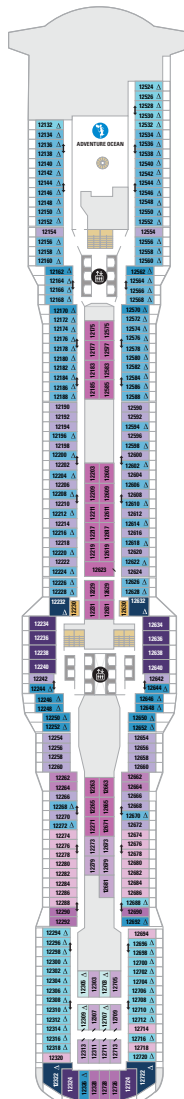

DECK 16

DECK 15

DECK 14

DECK 13

DECK 12

DECK 11

DECK 10

PROFILE 1917 – FROM JUNE 2019

Spectrum of the Seas®

AT-A-GLANCE

- Maiden voyage: April 18, 2019
- Gross tonnage: 169,379
- Staterooms: 2,137
- Guest capacity: 4,246
- Crew to serve you: 1,551
- 18 dining options
- SeaPlex®
- 3 pools, 3 whirlpools
- Rock Climbing Wall
- FlowRider® surf simulator
- RipCord® by iFLY®
- North Star®
- Sky PadSM

LEGENDS:

- △ Stateroom with sofa bed
- * Stateroom has third Pullman bed available
- † Stateroom has third and fourth Pullman beds available
- ‡ Stateroom has four additional Pullman beds available
- ↑ Connecting staterooms
- ♿ Indicates accessible staterooms
- ◆ Stateroom with sofa bed and third Pullman bed available
- ▣ Stateroom has an obstructed view
- ↘ Indicates door location
- » Stateroom opens only on the starboard side
- ⌋ Sofa bed eligible

NOTES:

Safes – All staterooms.
 All stateroom and balcony sizes are approximate.
 Refrigerators available upon request depending on availability.
 Safety deposit boxes are also available at Guest Relations.
 Not shown: Medical Center.
 A Royal King measures 72.5 inches wide by 82 inches long.
 For sofa bed configuration call Royal Caribbean.
 All Royal Caribbean® staterooms and suites come complete with private bathroom, vanity area, hair dryer, closed-circuit TV and phone.