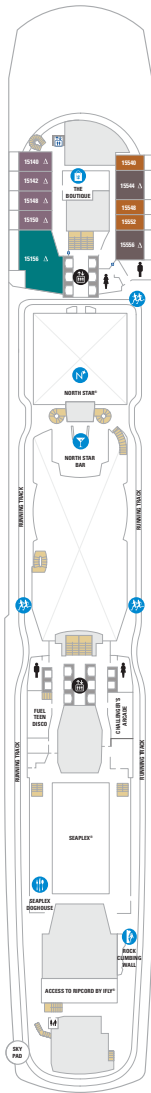

DECK 16

DECK 15

DECK 14

DECK 13

DECK 12

DECK 11

DECK 10

PROFILE 1917 – FROM JUNE 2019

Spectrum of the Seas®

AT-A-GLANCE

- Maiden voyage: April 18, 2019
- Gross tonnage: 169,379
- Staterooms: 2,137
- Guest capacity: 4,246
- Crew to serve you: 1,551
- 18 dining options
- SeaPlex®
- 3 pools, 3 whirlpools
- Rock Climbing Wall
- FlowRider® surf simulator
- RipCord® by iFLY®
- North Star®
- Sky PadSM

LEGENDS:

- △ Stateroom with sofa bed
- * Stateroom has third Pullman bed available
- † Stateroom has third and fourth Pullman beds available
- ‡ Stateroom has four additional Pullman beds available
- ↑ Connecting staterooms
- ♿ Indicates accessible staterooms
- ◆ Stateroom with sofa bed and third Pullman bed available
- ▣ Stateroom has an obstructed view
- ↘ Indicates door location
- » Stateroom opens only on the starboard side
- ⌋ Sofa bed eligible

NOTES:

Safes – All staterooms.
 All stateroom and balcony sizes are approximate.
 Refrigerators available upon request depending on availability.
 Safety deposit boxes are also available at Guest Relations.
 Not shown: Medical Center.
 A Royal King measures 72.5 inches wide by 82 inches long.
 For sofa bed configuration call Royal Caribbean.
 All Royal Caribbean® staterooms and suites come complete with private bathroom, vanity area, hair dryer, closed-circuit TV and phone.