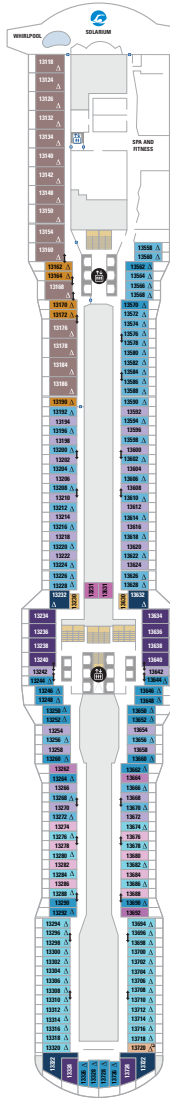

DECK 16

DECK 15

DECK 14

DECK 13

DECK 12

DECK 11

DECK 10

PROFILE 1917 – FROM JUNE 2019

Spectrum of the Seas®

AT-A-GLANCE

- Maiden voyage: April 18, 2019
- Gross tonnage: 169,379
- Staterooms: 2,137
- Guest capacity: 4,246
- Crew to serve you: 1,551
- 18 dining options
- SeaPlex®
- 3 pools, 3 whirlpools
- Rock Climbing Wall
- FlowRider® surf simulator
- RipCord® by iFLY®
- North Star®
- Sky PadSM

- ☘ Dining Venue
- ☘ Entertainment Area
- ☘ Bars & Lounges
- ☘ Kids & Teens Area
- ☘ Pool
- ☘ North Star®
- ☘ Spa
- ☘ Fitness
- ☘ Running Track
- ☘ Rock Climbing Wall
- ☘ FlowRider®
- ☘ Ripcord® by iFLY®
- ☘ Guest Services
- ☘ Conference Center
- ☘ Shopping
- ☘ Casino RoyaleSM
- ☘ Royal iQ Station

LEGENDS:

- △ Stateroom with sofa bed
- * Stateroom has third Pullman bed available
- † Stateroom has third and fourth Pullman beds available
- ‡ Stateroom has four additional Pullman beds available
- ↑ Connecting staterooms
- ♿ Indicates accessible staterooms
- ◆ Stateroom with sofa bed and third Pullman bed available
- ▣ Stateroom has an obstructed view
- ↘ Indicates door location
- » Stateroom opens only on the starboard side
- ⌋ Sofa bed eligible