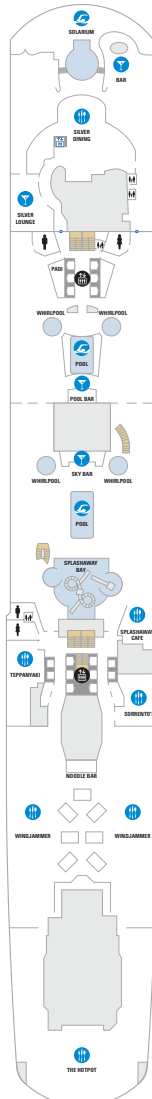

DECK 16

DECK 15

DECK 14

DECK 13

DECK 12

DECK 11

DECK 10

PROFILE 1917 – FROM JUNE 2019

Spectrum of the Seas®

AT-A-GLANCE

- Maiden voyage: April 18, 2019
- Gross tonnage: 169,379
- Staterooms: 2,137
- Guest capacity: 4,246
- Crew to serve you: 1,551
- 18 dining options
- SeaPlex®
- 3 pools, 3 whirlpools
- Rock Climbing Wall
- FlowRider® surf simulator
- RipCord® by iFLY®
- North Star®
- Sky PadSM

- ☘ Dining Venue
- ☘ Entertainment Area
- ☘ Bars & Lounges
- ☘ Kids & Teens Area
- ☘ Pool
- ☘ North Star®
- ☘ Spa
- ☘ Fitness
- ☘ Running Track
- ☘ Rock Climbing Wall
- ☘ FlowRider®
- ☘ Ripcord® by iFLY®
- ☘ Guest Services
- ☘ Conference Center
- ☘ Shopping
- ☘ Casino RoyaleSM
- ☘ Royal iQ Station

LEGENDS:

- △ Stateroom with sofa bed
- * Stateroom has third Pullman bed available
- † Stateroom has third and fourth Pullman beds available
- ‡ Stateroom has four additional Pullman beds available
- ↑ Connecting staterooms
- ♿ Indicates accessible staterooms
- ◆ Stateroom with sofa bed and third Pullman bed available
- ▣ Stateroom has an obstructed view
- ↘ Indicates door location
- » Stateroom opens only on the starboard side
- ⌋ Sofa bed eligible