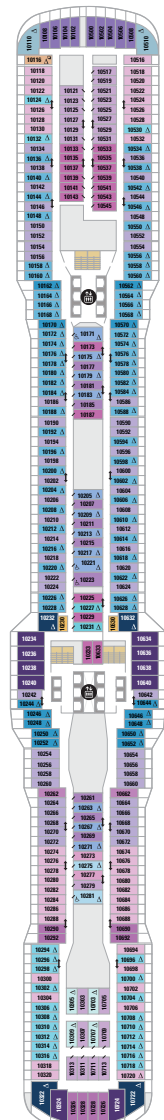

DECK 16

DECK 15

DECK 14

DECK 13

DECK 12

DECK 11

DECK 10

PROFILE 1917 – FROM JUNE 2019

Spectrum of the Seas®

AT-A-GLANCE

- Maiden voyage: April 18, 2019
- Gross tonnage: 169,379
- Staterooms: 2,137
- Guest capacity: 4,246
- Crew to serve you: 1,551
- 18 dining options
- SeaPlex®
- 3 pools, 3 whirlpools
- Rock Climbing Wall
- FlowRider® surf simulator
- RipCord® by iFLY®
- North Star®
- Sky PadSM

LEGENDS:

- △ Stateroom with sofa bed
- * Stateroom has third Pullman bed available
- † Stateroom has third and fourth Pullman beds available
- ‡ Stateroom has four additional Pullman beds available
- ↑ Connecting staterooms
- ♿ Indicates accessible staterooms
- ◆ Stateroom with sofa bed and third Pullman bed available
- ▣ Stateroom has an obstructed view
- ↘ Indicates door location
- » Stateroom opens only on the starboard side
- ⌋ Sofa bed eligible

NOTES:

Safes – All staterooms.
 All stateroom and balcony sizes are approximate.
 Refrigerators available upon request depending on availability.
 Safety deposit boxes are also available at Guest Relations.
 Not shown: Medical Center.
 A Royal King measures 72.5 inches wide by 82 inches long.
 For sofa bed configuration call Royal Caribbean.
 All Royal Caribbean® staterooms and suites come complete with private bathroom, vanity area, hair dryer, closed-circuit TV and phone.