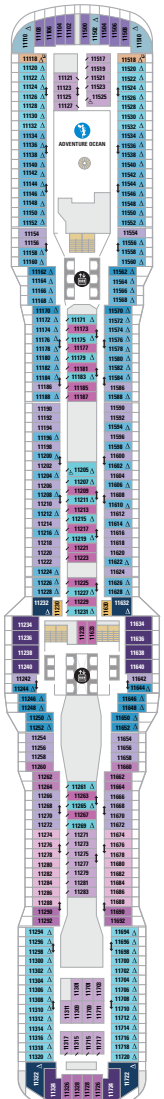

DECK 16

DECK 15

DECK 14

DECK 13

DECK 12

DECK 11

DECK 10

PROFILE 1917 – FROM JUNE 2019

Spectrum of the Seas®

AT-A-GLANCE

- Maiden voyage: April 18, 2019
- Gross tonnage: 169,379
- Staterooms: 2,137
- Guest capacity: 4,246
- Crew to serve you: 1,551
- 18 dining options
- SeaPlex®
- 3 pools, 3 whirlpools
- Rock Climbing Wall
- FlowRider® surf simulator
- RipCord® by iFLY®
- North Star®
- Sky PadSM

LEGENDS:

- △ Stateroom with sofa bed
- * Stateroom has third Pullman bed available
- † Stateroom has third and fourth Pullman beds available
- ‡ Stateroom has four additional Pullman beds available
- ↑ Connecting staterooms
- ♿ Indicates accessible staterooms
- ◆ Stateroom with sofa bed and third Pullman bed available
- ▣ Stateroom has an obstructed view
- ↘ Indicates door location
- » Stateroom opens only on the starboard side
- ⌋ Sofa bed eligible

NOTES:

Safes – All staterooms.
 All stateroom and balcony sizes are approximate.
 Refrigerators available upon request depending on availability.
 Safety deposit boxes are also available at Guest Relations.
 Not shown: Medical Center.
 A Royal King measures 72.5 inches wide by 82 inches long.
 For sofa bed configuration call Royal Caribbean.
 All Royal Caribbean® staterooms and suites come complete with private bathroom, vanity area, hair dryer, closed-circuit TV and phone.