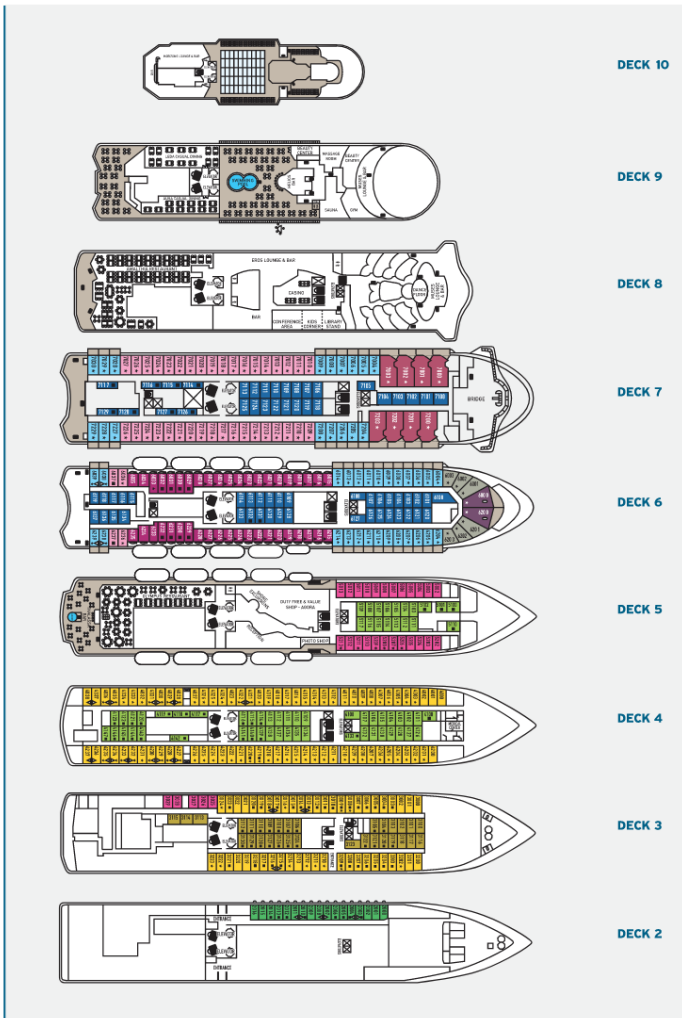

CELESTYAL CRYSTAL

SYMBOL LEGEND

- none 2 lower beds
- 1 lower bed + 1 upper bed
- ▲ 2 lower beds + 1 upper bed
- 2 lower beds + 2 upper beds
- ★ 2 lower beds + sofa
- ★ 2 lower beds + 2 upper beds + sofa
- Suitable for wheelchairs
- ◁▷ Connected Cabins
- Cabins with bathtub
- ◡ Cabins with portholes
- ◡ Cabins with obstructed view

PLACES TO HAVE A GOOD MEAL

- **Deck 9**
  Leda Casual Dining - Aura Casual Dining
- **Deck 8**
  Amalthia Restaurant
- **Deck 5**
  Olympus Restaurant

PLACES TO HAVE FUN

- **Deck 10**
  Horizons Lounge & Bar
- **Deck 9**
  Helios Bar
- **Deck 8**
  Muses Lounge & Bar - Casino - Eros Lounge & Bar
- **Deck 5**
  Thalassa Bar

PLACES TO TREAT YOURSELF

- **Deck 9**
  Beauty Center - Gym - Sauna - Swimming Pool
- **Deck 8**
  Conference Area - Kids Corner - Library Stand
- **Deck 5**
  Photo Shop - Duty Free & Value Shop - Agora - Shore Excursions - Reception - Jacuzzi
- **Deck 4**
  Medical Center

Category	Deck	Description	Number of cabins
Inside Cabins			
IB	3	2 lower beds, 3rd/4th berth, bathroom with shower	31
ID	4/5	2 lower beds, 3rd/4th berth, bathroom with shower	64
IF	6/7	2 lower beds, bathroom with shower	68
Outside Cabins			
XA	2	2 lower beds, 3rd/4th berth, bathroom with shower	17
XBO	6	2 lower beds, 3rd/4th berth, bathroom with shower (obstructed view)	42
XB	3/5	2 lower beds, bathroom with shower	29
XD	3/4	2 lower beds, 3rd/4th berth, 1 sofa bed, bathroom with shower	126
XF	6/7	2 lower beds, 1 sofa bed, bathroom with shower	40
Suites			
SB-J Junior Balcony Suite	6/7	2 lower beds, 1 sofa bed, bathroom with shower (balcony)	43
S Suite	6	2 lower beds, 1 sofa bed, bathroom with shower	6
SB Balcony Suite	7	2 lower beds, 1 sofa bed, bathroom with shower (balcony)	8
SG Grand Suite	6	2 lower beds, 1 sofa bed, bathroom with bathtub and shower (large balcony with private whirlpool bath)	2