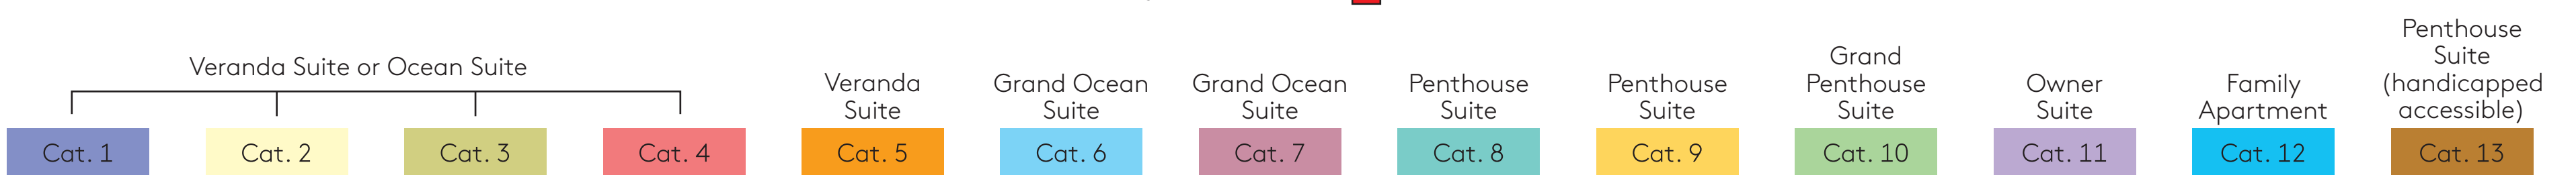

V = Veranda Suite, O = Ocean Suite   □ Non-public Area   ■ Restaurants and Bars   ■ Entertainment Area