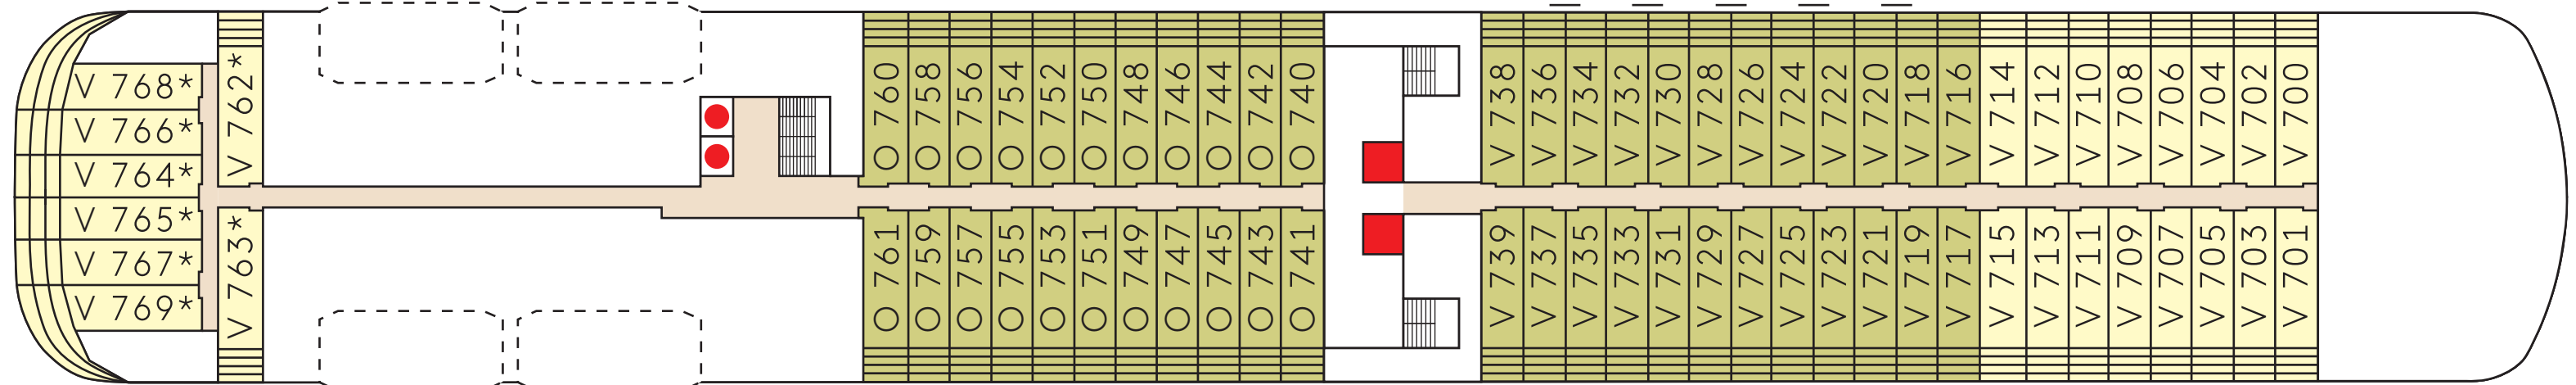

Deck 10

Deck 9

Deck 8

V = Veranda Suite, O = Ocean Suite, -- = Suites with connecting door.
 ♿ = Suites are equipped for use by disabled guests.
 -- = Family Apartments with connecting door.

Deck 7

V = Veranda Suite, O = Ocean Suite, -- = Suites with connecting door.
 *The suites 762-769 underneath the Sansibar may be subject to a slight noise disturbance as a result of the entertainment programme.

Deck 6

V = Veranda Suite, O = Ocean Suite, -- = Suites with connecting door.

Deck 5

V = Veranda Suite, O = Ocean Suite.
 *The suites 501-513 (odd numbers) above the Club 2 may be subject to a slight noise disturbance as a result of the entertainment programme.