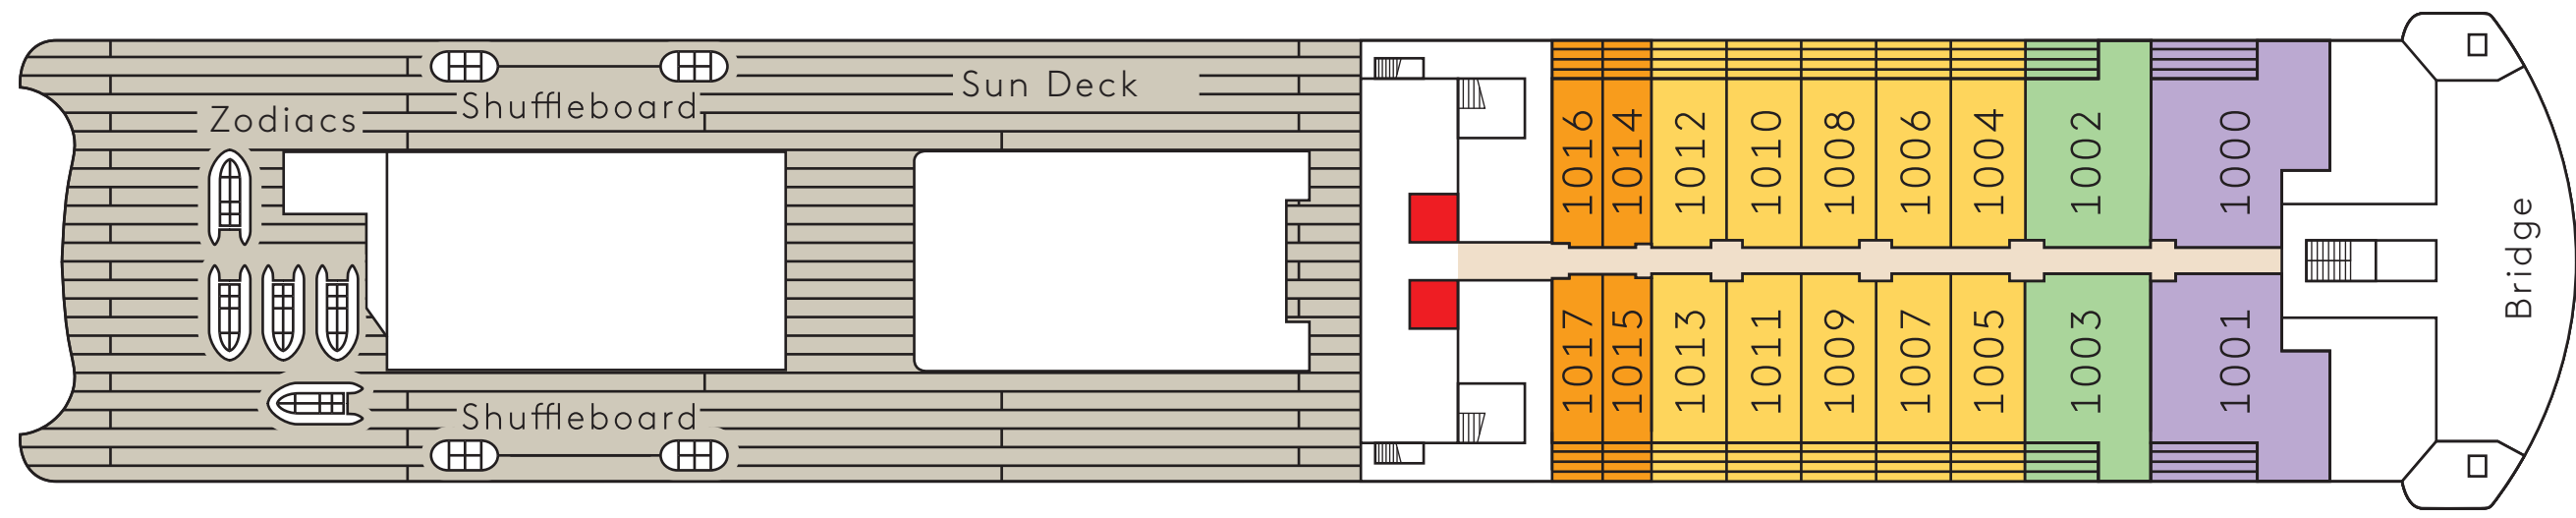

Deck 10

Deck 9

Deck 8

V = Veranda Suite, O = Ocean Suite, -- = Suites with connecting door.
 ♿ = Suites are equipped for use by disabled guests.
 -- = Family Apartments with connecting door.

Deck 7

V = Veranda Suite, O = Ocean Suite, -- = Suites with connecting door.
 *The suites 762-769 underneath the Sansibar may be subject to a slight noise disturbance as a result of the entertainment programme.

Deck 6

V = Veranda Suite, O = Ocean Suite, -- = Suites with connecting door.

Deck 5

V = Veranda Suite, O = Ocean Suite.
 *The suites 501-513 (odd numbers) above the Club 2 may be subject to a slight noise disturbance as a result of the entertainment programme.

Deck 4

The tender stations are to be found on Deck 3.

● Lift ■ Glas Lift

V = Veranda Suite, O = Ocean Suite □ Non-public Area ■ Restaurants and Bars ■ Entertainment Area