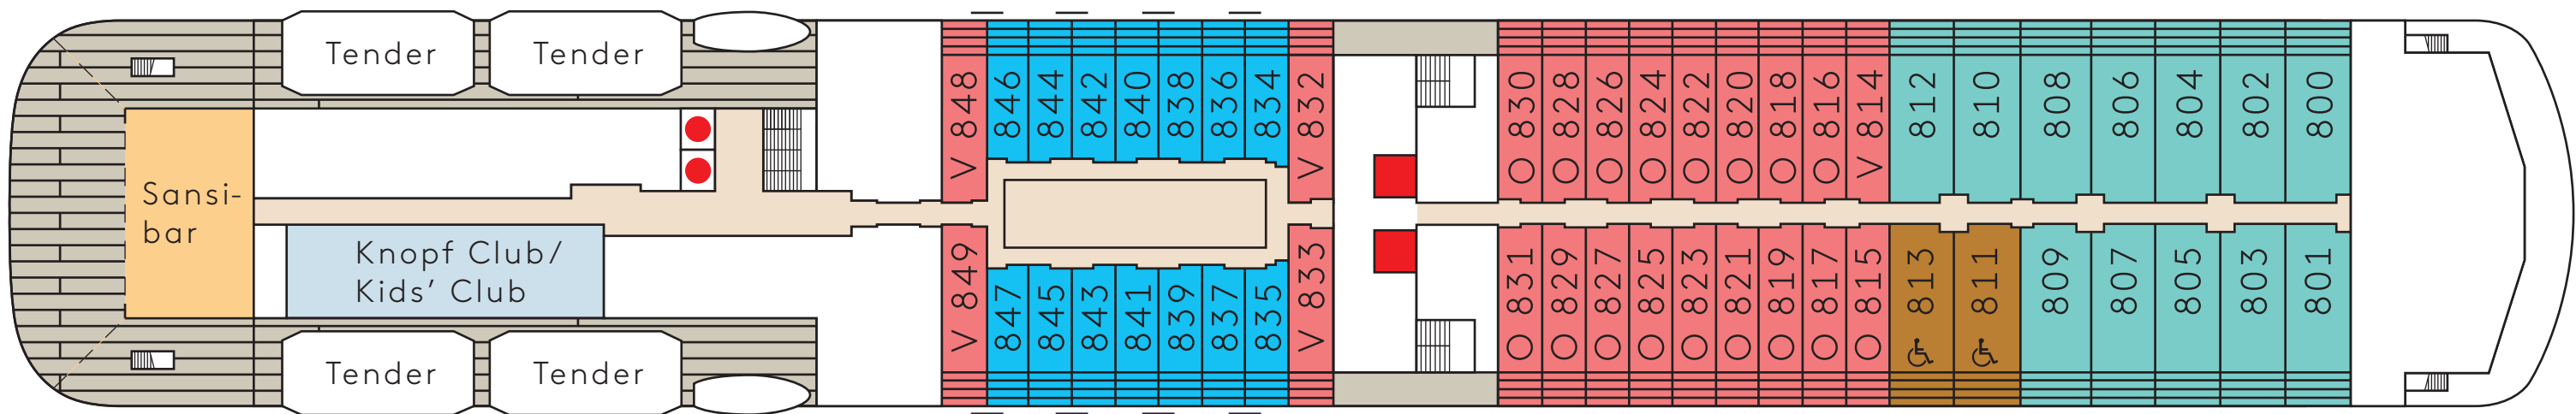

Deck 10

Deck 9

Deck 8

V = Veranda Suite, O = Ocean Suite, -- = Suites with connecting door.
 ♿ = Suites are equipped for use by disabled guests.
 -- = Family Apartments with connecting door.

Deck 7

V = Veranda Suite, O = Ocean Suite, -- = Suites with connecting door.
 *The suites 762-769 underneath the Sansibar may be subject to a slight noise disturbance as a result of the entertainment programme.

Deck 6

V = Veranda Suite, O = Ocean Suite, -- = Suites with connecting door.

Deck 5

V = Veranda Suite, O = Ocean Suite.
 *The suites 501-513 (odd numbers) above the Club 2 may be subject to a slight noise disturbance as a result of the entertainment programme.

Deck 4

The tender stations are to be found on Deck 3.

● Lift ■ Glas Lift

V = Veranda Suite, O = Ocean Suite □ Non-public Area ■ Restaurants and Bars ■ Entertainment Area