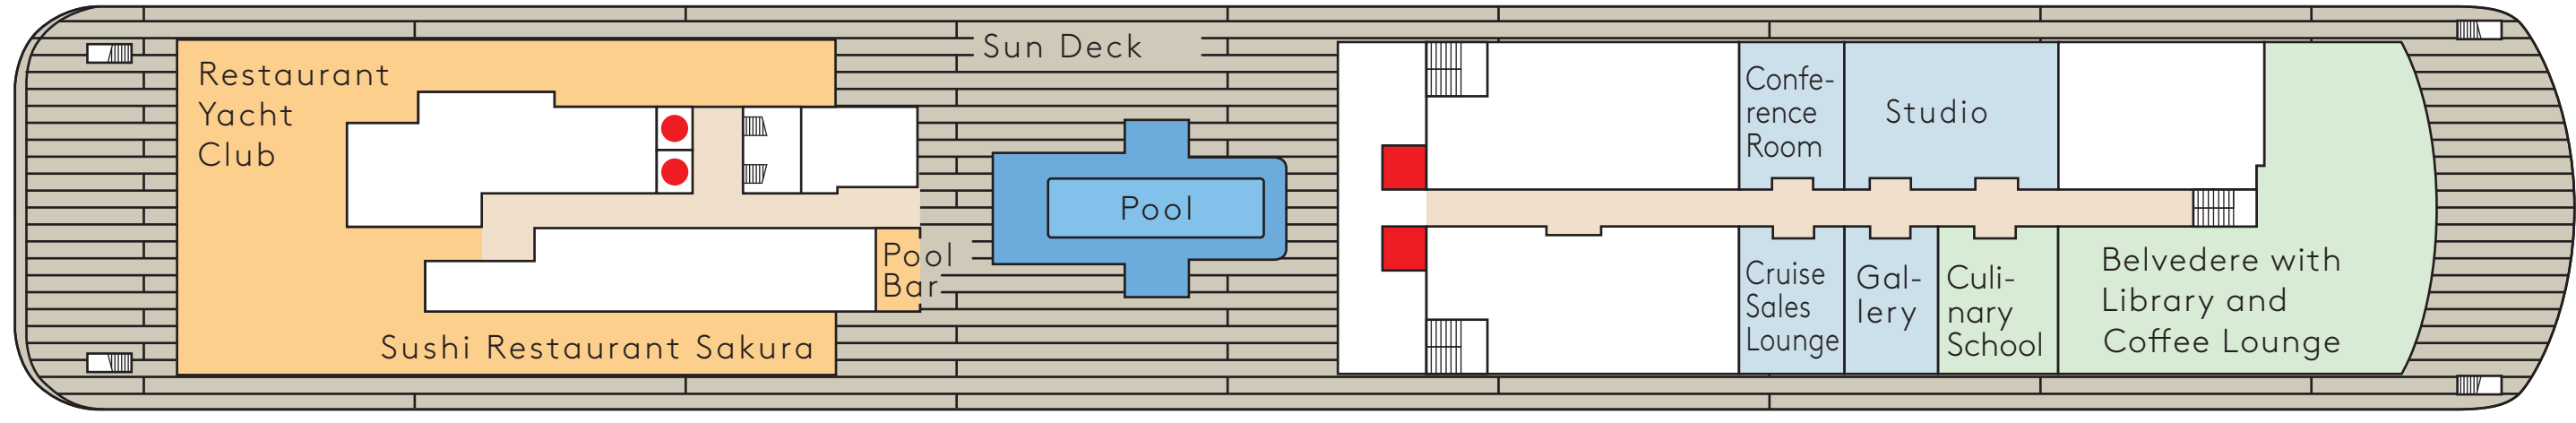

Deck 10

Deck 9

Deck 8

V = Veranda Suite, O = Ocean Suite, -- = Suites with connecting door.
 ♿ = Suites are equipped for use by disabled guests.
 -- = Family Apartments with connecting door.

Deck 7

V = Veranda Suite, O = Ocean Suite, -- = Suites with connecting door.
 *The suites 762-769 underneath the Sansibar may be subject to a slight noise disturbance as a result of the entertainment programme.

Deck 6

V = Veranda Suite, O = Ocean Suite, -- = Suites with connecting door.

Deck 5

V = Veranda Suite, O = Ocean Suite.
 *The suites 501-513 (odd numbers) above the Club 2 may be subject to a slight noise disturbance as a result of the entertainment programme.

Deck 4

The tender stations are to be found on Deck 3.

● Lift ■ Glas Lift

V = Veranda Suite, O = Ocean Suite □ Non-public Area ■ Restaurants and Bars ■ Entertainment Area