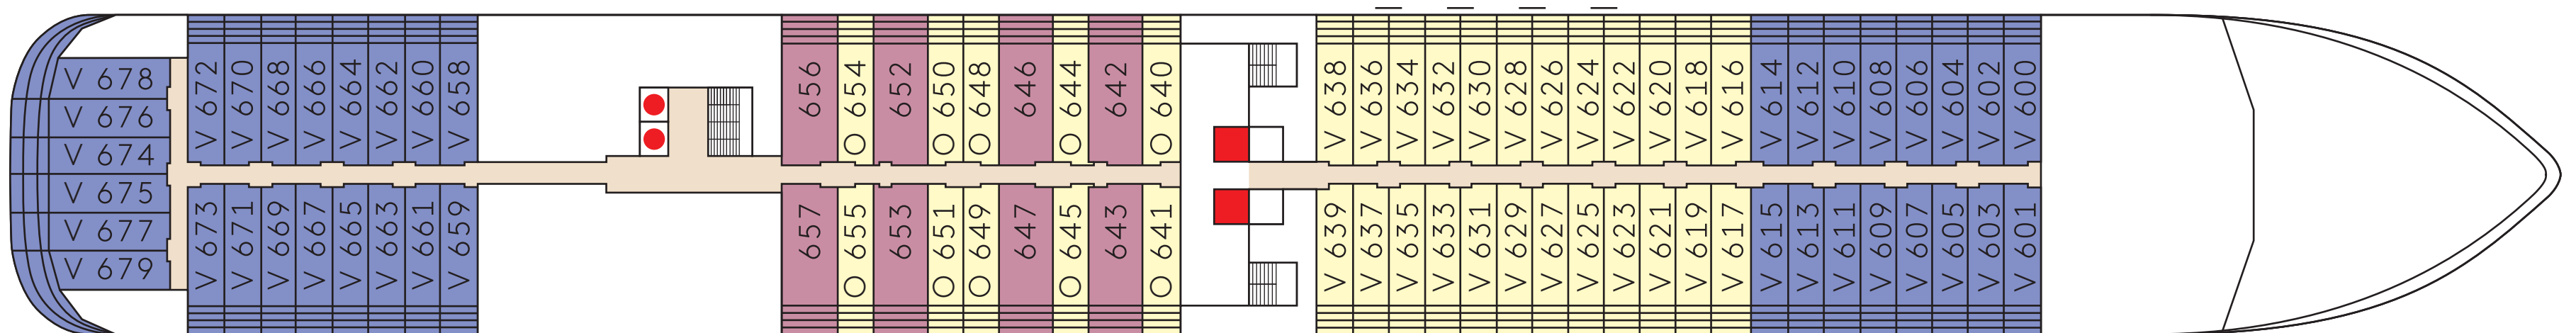

Deck 10

Deck 9

Deck 8

V = Veranda Suite, O = Ocean Suite, -- = Suites with connecting door.
 ♿ = Suites are equipped for use by disabled guests.
 -- = Family Apartments with connecting door.

Deck 7

V = Veranda Suite, O = Ocean Suite, -- = Suites with connecting door.
 *The suites 762-769 underneath the Sansibar may be subject to a slight noise disturbance as a result of the entertainment programme.

Deck 6

V = Veranda Suite, O = Ocean Suite, -- = Suites with connecting door.

Deck 5

V = Veranda Suite, O = Ocean Suite.
 *The suites 501-513 (odd numbers) above the Club 2 may be subject to a slight noise disturbance as a result of the entertainment programme.