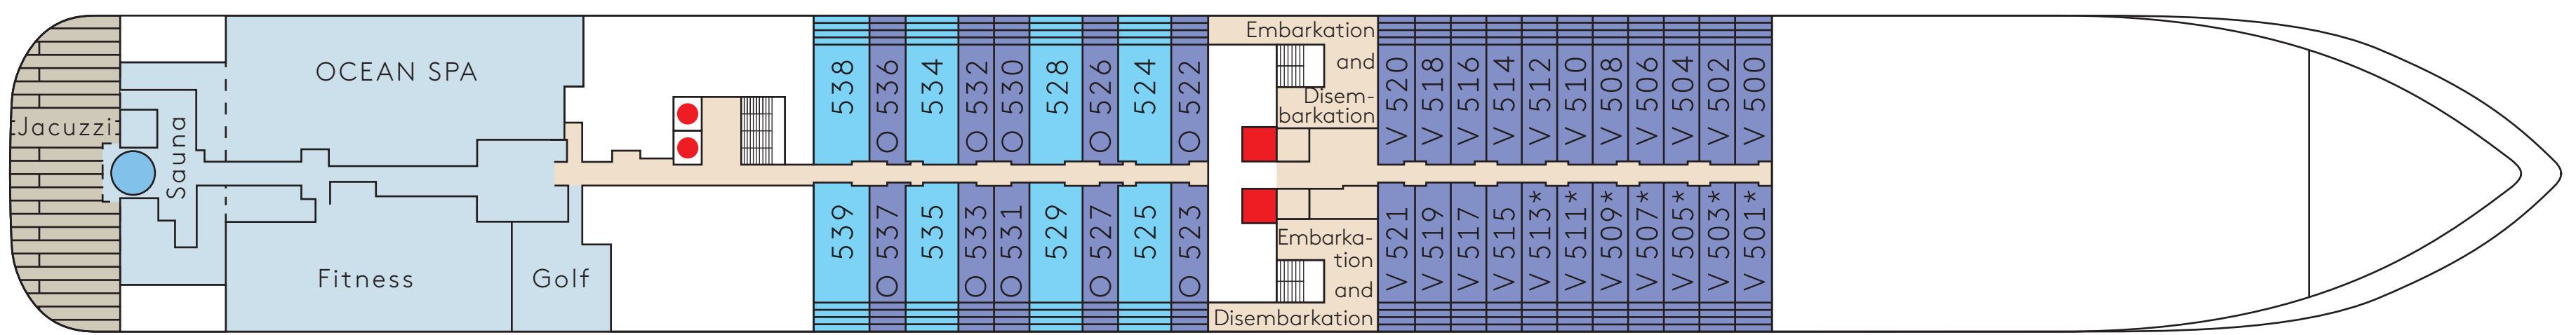

Deck 10

Deck 9

Deck 8

V = Veranda Suite, O = Ocean Suite, -- = Suites with connecting door.
 ♿ = Suites are equipped for use by disabled guests.
 -- = Family Apartments with connecting door.

Deck 7

V = Veranda Suite, O = Ocean Suite, -- = Suites with connecting door.
 *The suites 762-769 underneath the Sansibar may be subject to a slight noise disturbance as a result of the entertainment programme.

Deck 6

V = Veranda Suite, O = Ocean Suite, -- = Suites with connecting door.

Deck 5

V = Veranda Suite, O = Ocean Suite.
 *The suites 501-513 (odd numbers) above the Club 2 may be subject to a slight noise disturbance as a result of the entertainment programme.

Deck 4

The tender stations are to be found on Deck 3.

● Lift ■ Glas Lift

V = Veranda Suite, O = Ocean Suite □ Non-public Area ■ Restaurants and Bars ■ Entertainment Area