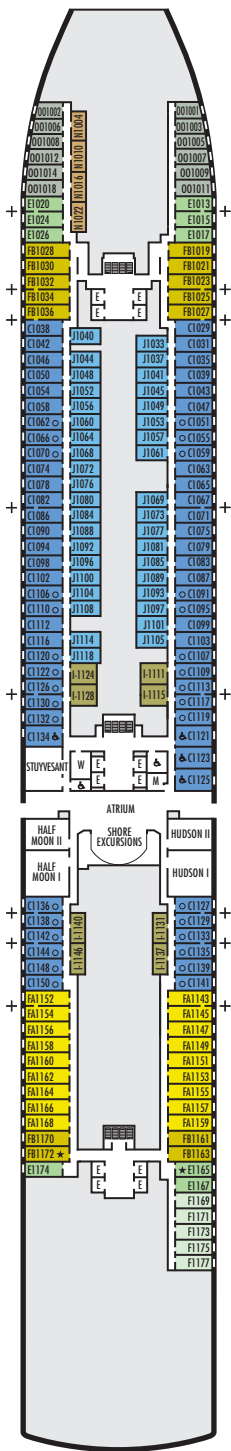

**MAIN DECK**  
Staterooms 1001–1177

**PLAZA DECK**

**PROMENADE DECK**

**BEETHOVEN DECK**  
Staterooms 4001–4221

**GERSHWIN DECK**  
Staterooms 5001–5225

**MOZART DECK**  
Staterooms 6001–6235

**STATEROOM SYMBOL LEGEND**

- Quad (2 lower beds, 1 sofa bed, 1 upper)
- ⊙ Triple (2 lower beds, 1 upper)
- Triple (2 lower beds, 1 sofa bed)
- ⊕ Double (2 lower beds convertible to 1 king-size bed, no Murphy bed, no sofa bed)
- △ Partially obstructed view
- + Connecting rooms
- ◆ Floor-to-ceiling windows
- \* Shower only
- ▶ Uncovered verandah
- ◆ Staterooms have solid steel verandah railings instead of clear-view Plexiglas® railings
- ◆ Suites have part solid steel, part clear-view Plexiglas® verandah railings

**ACCESSIBILITY STATEROOM SYMBOL LEGEND**

- ♿ Suites SA7094, A6150 & A6148, and staterooms VA8147, VA8145, VA8134, VA8132, I-7108, I-7101, I-6131, I-6116, V5171, V5152, I-5129, I-5112, V5057, V5055, V5054, V5052, VH4167, VH4146, VH4107, VH4096, C1134, C1125, C1123, C1121 are fully accessible, roll-in shower only
- ★ Suites B8101 & SA7092 and staterooms K11049, VB11038, VQ10033, VE8142, VD7049, K6185, VC6158, V5051, V5048, FB1172 & E1165 are ambulatory accessible, shower only with small step, step into bathroom, standard interior and exterior door size

**SHIP SPECIFICATIONS & FACILITIES**

- 2,650 Guests
- 1,036 Crew
- 99,500 Gross Tons
- 975 Feet Long
- 13 Guest Decks
- Wraparound Promenade Deck
- 12 Restaurants & Cafes
- 7 Entertainment Venues
- 8 Lounges/Bars
- 2 Outdoor Swimming Pools (one with sliding glass roof)
- Spa & Salon
- Fitness Center
- Suite Lounge
- Duty-free Shops
- Library/Internet Cafe
- Onboard Wi-Fi Access
- Casino
- Sport Courts