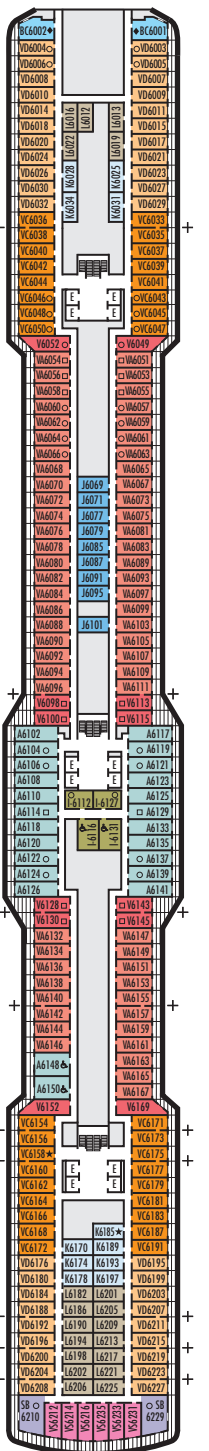

**MAIN DECK**  
Staterooms 1001–1177

**PLAZA DECK**

**PROMENADE DECK**

**BEETHOVEN DECK**  
Staterooms 4001–4221

**GERSHWIN DECK**  
Staterooms 5001–5225

**MOZART DECK**  
Staterooms 6001–6235

**STATEROOM SYMBOL LEGEND**

- Quad (2 lower beds, 1 sofa bed, 1 upper)
- ⊙ Triple (2 lower beds, 1 upper)
- Triple (2 lower beds, 1 sofa bed)
- ⊕ Double (2 lower beds convertible to 1 king-size bed, no Murphy bed, no sofa bed)
- △ Partially obstructed view
- + Connecting rooms
- ◆ Floor-to-ceiling windows
- \* Shower only
- ▶ Uncovered verandah
- ◆ Staterooms have solid steel verandah railings instead of clear-view Plexiglas® railings
- ◆ Suites have part solid steel, part clear-view Plexiglas® verandah railings

**ACCESSIBILITY STATEROOM SYMBOL LEGEND**

- ♿ Suites SA7094, A6150 & A6148, and staterooms VA8147, VA8145, VA8134, VA8132, I-7108, I-7101, I-6131, I-6116, V5171, V5152, I-5129, I-5112, V5057, V5055, V5054, V5052, VH4167, VH4146, VH4107, VH4096, C1134, C1125, C1123, C1121 are fully accessible, roll-in shower only
- ★ Suites B8101 & SA7092 and staterooms K11049, VB11038, VQ10033, VE8142, VD7049, K6185, VC6158, V5051, V5048, FB1172 & E1165 are ambulatory accessible, shower only with small step, step into bathroom, standard interior and exterior door size

**SHIP SPECIFICATIONS & FACILITIES**

- 2,650 Guests
- 1,036 Crew
- 99,500 Gross Tons
- 975 Feet Long
- 13 Guest Decks
- Wraparound Promenade Deck
- 12 Restaurants & Cafes
- 7 Entertainment Venues
- 8 Lounges/Bars
- 2 Outdoor Swimming Pools (one with sliding glass roof)
- Spa & Salon
- Fitness Center
- Suite Lounge
- Duty-free Shops
- Library/Internet Cafe
- Onboard Wi-Fi Access
- Casino
- Sport Courts