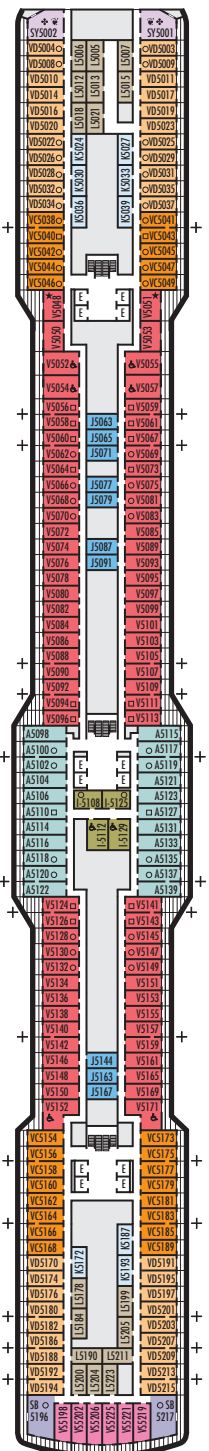

**MAIN DECK**  
Staterooms 1001–1177

**PLAZA DECK**

**PROMENADE DECK**

**BEETHOVEN DECK**  
Staterooms 4001–4221

**GERSHWIN DECK**  
Staterooms 5001–5225

**MOZART DECK**  
Staterooms 6001–6235

**STATEROOM SYMBOL LEGEND**

- Quad (2 lower beds, 1 sofa bed, 1 upper)
- ⊙ Triple (2 lower beds, 1 upper)
- Triple (2 lower beds, 1 sofa bed)
- ⊕ Double (2 lower beds convertible to 1 king-size bed, no Murphy bed, no sofa bed)
- △ Partially obstructed view
- + Connecting rooms
- ◆ Floor-to-ceiling windows
- \* Shower only
- ▶ Uncovered verandah
- ◆ Staterooms have solid steel verandah railings instead of clear-view Plexiglas® railings
- ◆ Suites have part solid steel, part clear-view Plexiglas® verandah railings

**ACCESSIBILITY STATEROOM SYMBOL LEGEND**

- ♿ Suites SA7094, A6150 & A6148, and staterooms VA8147, VA8145, VA8134, VA8132, I-7108, I-7101, I-6131, I-6116, V5171, V5152, I-5129, I-5112, V5057, V5055, V5054, V5052, VH4167, VH4146, VH4107, VH4096, C1134, C1125, C1123, C1121 are fully accessible, roll-in shower only
- ★ Suites B8101 & SA7092 and staterooms K11049, VB11038, VQ10033, VE8142, VD7049, K6185, VC6158, V5051, V5048, FB1172 & E1165 are ambulatory accessible, shower only with small step, step into bathroom, standard interior and exterior door size

**SHIP SPECIFICATIONS & FACILITIES**

- 2,650 Guests
- 1,036 Crew
- 99,500 Gross Tons
- 975 Feet Long
- 13 Guest Decks
- Wraparound Promenade Deck
- 12 Restaurants & Cafes
- 7 Entertainment Venues
- 8 Lounges/Bars
- 2 Outdoor Swimming Pools (one with sliding glass roof)
- Spa & Salon
- Fitness Center
- Suite Lounge
- Duty-free Shops
- Library/Internet Cafe
- Onboard Wi-Fi Access
- Casino
- Sport Courts