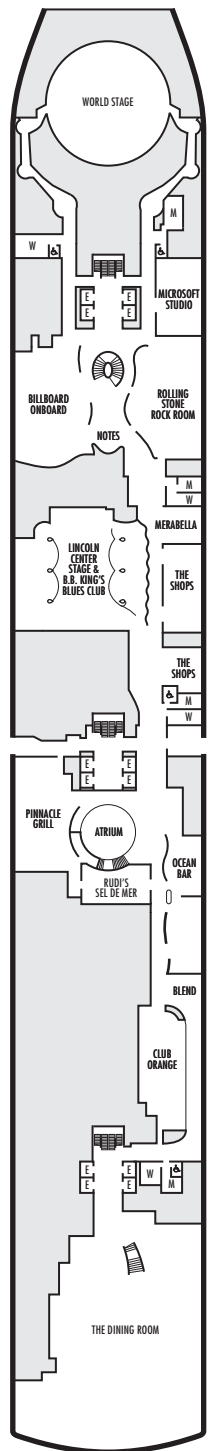

**MAIN DECK**  
Staterooms 1001–1177

**PLAZA DECK**

**PROMENADE DECK**

**BEETHOVEN DECK**  
Staterooms 4001–4221

**GERSHWIN DECK**  
Staterooms 5001–5225

**MOZART DECK**  
Staterooms 6001–6235

**STATEROOM SYMBOL LEGEND**

- Quad (2 lower beds, 1 sofa bed, 1 upper)
- ⊙ Triple (2 lower beds, 1 upper)
- Triple (2 lower beds, 1 sofa bed)
- ⊕ Double (2 lower beds convertible to 1 king-size bed, no Murphy bed, no sofa bed)
- △ Partially obstructed view
- + Connecting rooms
- ◆ Floor-to-ceiling windows
- \* Shower only
- ▶ Uncovered verandah
- ◆ Staterooms have solid steel verandah railings instead of clear-view Plexiglas® railings
- ◆ Suites have part solid steel, part clear-view Plexiglas® verandah railings

**ACCESSIBILITY STATEROOM SYMBOL LEGEND**

- ♿ Suites SA7094, A6150 & A6148, and staterooms VA8147, VA8145, VA8134, VA8132, I-7108, I-7101, I-6131, I-6116, V5171, V5152, I-5129, I-5112, V5057, V5055, V5054, V5052, VH4167, VH4146, VH4107, VH4096, C1134, C1125, C1123, C1121 are fully accessible, roll-in shower only
- ★ Suites B8101 & SA7092 and staterooms K11049, VB11038, VQ10033, VE8142, VD7049, K6185, VC6158, V5051, V5048, FB1172 & E1165 are ambulatory accessible, shower only with small step, step into bathroom, standard interior and exterior door size

**SHIP SPECIFICATIONS & FACILITIES**

- 2,650 Guests
- 1,036 Crew
- 99,500 Gross Tons
- 975 Feet Long
- 13 Guest Decks
- Wraparound Promenade Deck
- 12 Restaurants & Cafes
- 7 Entertainment Venues
- 8 Lounges/Bars
- 2 Outdoor Swimming Pools (one with sliding glass roof)
- Spa & Salon
- Fitness Center
- Suite Lounge
- Duty-free Shops
- Library/Internet Cafe
- Onboard Wi-Fi Access
- Casino
- Sport Courts