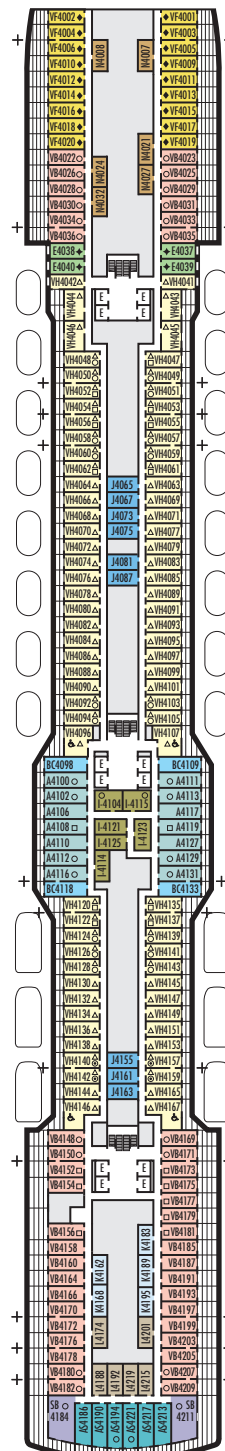

**MAIN DECK**  
Staterooms 1001–1177

**PLAZA DECK**

**PROMENADE DECK**

**BEETHOVEN DECK**  
Staterooms 4001–4221

**GERSHWIN DECK**  
Staterooms 5001–5225

**MOZART DECK**  
Staterooms 6001–6235

**STATEROOM SYMBOL LEGEND**

- Quad (2 lower beds, 1 sofa bed, 1 upper)
- ⊙ Triple (2 lower beds, 1 upper)
- Triple (2 lower beds, 1 sofa bed)
- ⊕ Double (2 lower beds convertible to 1 king-size bed, no Murphy bed, no sofa bed)
- △ Partially obstructed view
- + Connecting rooms
- ◆ Floor-to-ceiling windows
- \* Shower only
- ▶ Uncovered verandah
- ◆ Staterooms have solid steel verandah railings instead of clear-view Plexiglas® railings
- ◆ Suites have part solid steel, part clear-view Plexiglas® verandah railings

**ACCESSIBILITY STATEROOM SYMBOL LEGEND**

- ♿ Suites SA7094, A6150 & A6148, and staterooms VA8147, VA8145, VA8134, VA8132, I-7108, I-7101, I-6131, I-6116, V5171, V5152, I-5129, I-5112, V5057, V5055, V5054, V5052, VH4167, VH4146, VH4107, VH4096, C1134, C1125, C1123, C1121 are fully accessible, roll-in shower only
- ★ Suites B8101 & SA7092 and staterooms K11049, VB11038, VQ10033, VE8142, VD7049, K6185, VC6158, V5051, V5048, FB1172 & E1165 are ambulatory accessible, shower only with small step, step into bathroom, standard interior and exterior door size

**SHIP SPECIFICATIONS & FACILITIES**

- 2,650 Guests
- 1,036 Crew
- 99,500 Gross Tons
- 975 Feet Long
- 13 Guest Decks
- Wraparound Promenade Deck
- 12 Restaurants & Cafes
- 7 Entertainment Venues
- 8 Lounges/Bars
- 2 Outdoor Swimming Pools (one with sliding glass roof)
- Spa & Salon
- Fitness Center
- Suite Lounge
- Duty-free Shops
- Library/Internet Cafe
- Onboard Wi-Fi Access
- Casino
- Sport Courts