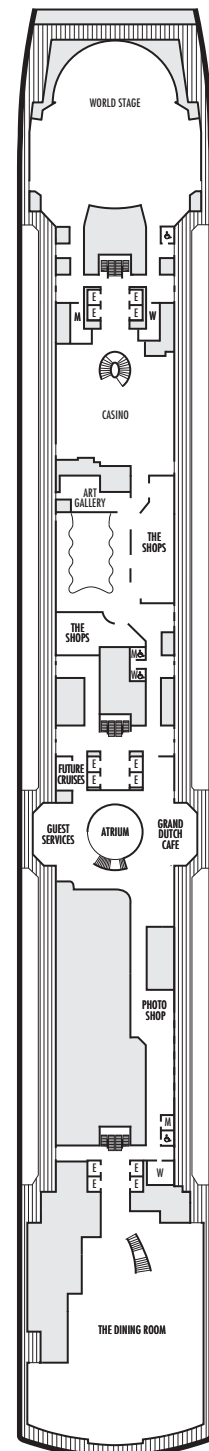

**MAIN DECK**  
Staterooms 1001–1177

**PLAZA DECK**

**PROMENADE DECK**

**BEETHOVEN DECK**  
Staterooms 4001–4221

**GERSHWIN DECK**  
Staterooms 5001–5225

**MOZART DECK**  
Staterooms 6001–6235

**STATEROOM SYMBOL LEGEND**

- Quad (2 lower beds, 1 sofa bed, 1 upper)
- ⊙ Triple (2 lower beds, 1 upper)
- Triple (2 lower beds, 1 sofa bed)
- ⊕ Double (2 lower beds convertible to 1 king-size bed, no Murphy bed, no sofa bed)
- △ Partially obstructed view
- + Connecting rooms
- ◆ Floor-to-ceiling windows
- \* Shower only
- ▶ Uncovered verandah
- ◆ Staterooms have solid steel verandah railings instead of clear-view Plexiglas® railings
- ◆ Suites have part solid steel, part clear-view Plexiglas® verandah railings

**ACCESSIBILITY STATEROOM SYMBOL LEGEND**

- ♿ Suites SA7094, A6150 & A6148, and staterooms VA8147, VA8145, VA8134, VA8132, I-7108, I-7101, I-6131, I-6116, V5171, V5152, I-5129, I-5112, V5057, V5055, V5054, V5052, VH4167, VH4146, VH4107, VH4096, C1134, C1125, C1123, C1121 are fully accessible, roll-in shower only
- ★ Suites B8101 & SA7092 and staterooms K11049, VB11038, VQ10033, VE8142, VD7049, K6185, VC6158, V5051, V5048, FB1172 & E1165 are ambulatory accessible, shower only with small step, step into bathroom, standard interior and exterior door size

**SHIP SPECIFICATIONS & FACILITIES**

- 2,650 Guests
- 1,036 Crew
- 99,500 Gross Tons
- 975 Feet Long
- 13 Guest Decks
- Wraparound Promenade Deck
- 12 Restaurants & Cafes
- 7 Entertainment Venues
- 8 Lounges/Bars
- 2 Outdoor Swimming Pools (one with sliding glass roof)
- Spa & Salon
- Fitness Center
- Suite Lounge
- Duty-free Shops
- Library/Internet Cafe
- Onboard Wi-Fi Access
- Casino
- Sport Courts