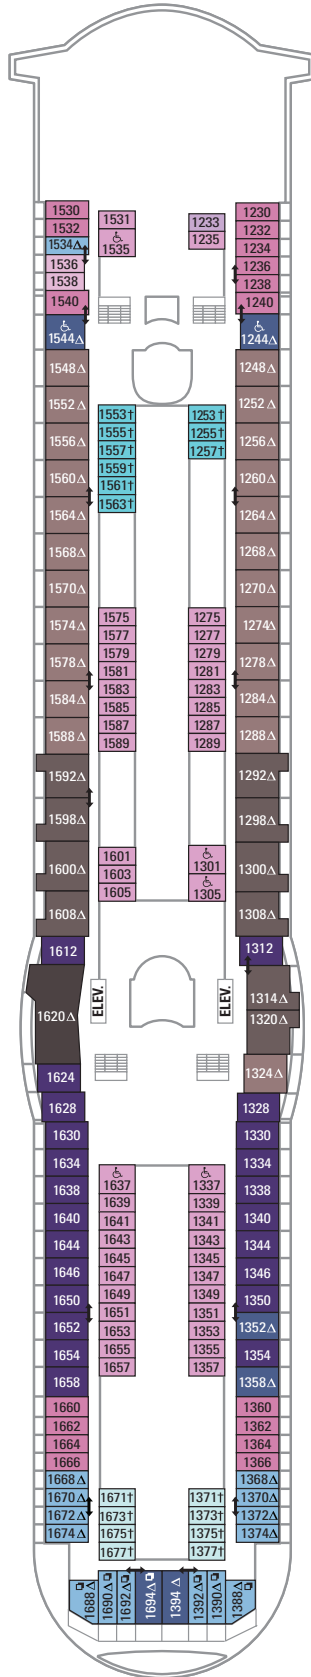

DECK 15

DECK 14

DECK 13

DECK 12

LEGENDS

- △ Stateroom with sofa bed
- * Stateroom has third Pullman bed available
- † Stateroom has third and fourth Pullman beds available
- ◆ Stateroom with sofa bed and third Pullman bed available
- ‡ Stateroom has four additional Pullman beds available
- ‡ Connecting staterooms
- ♿ Indicates accessible staterooms
- ▣ Stateroom has an obstructed view

- 🍷 Dining Venue
- 🎮 Entertainment Area
- 🍹 Bars & Lounges
- 👦 Kids & Teens Area
- 🏊 Pool
- ♨ Spa
- 🏋 Fitness
- 🏃 Running Track
- 🧗 Rock climbing
- 🌊 FlowRider®
- ℹ Information
- 🏢 Conference Center
- 🛍 Shopping
- 🎰 Casino

DECK 11

DECK 10

SUITES RS OS GS J3 J4
 BALCONY 3B 4B 6D
 INTERIOR 4U 1V 3V 4V

DECK 9

SUITES GT J3 J4
 BALCONY 1B 2B 3B 4B 6D
 OCEAN VIEW 1K 1M 4M 8N
 INTERIOR 1V 3V 4V 4U

DECK 8

SUITES **GT**
 BALCONY **2B 3B 4B 1D 2D 5D 6D**
 OCEAN VIEW **1K 1M**
 INTERIOR **1T 3V 4V**

DECK 7

SUITES **J3**
 BALCONY **1B 2B 3B 6B 3D 4D 6D 7D**
 OCEAN VIEW **1K 4M 8N**
 INTERIOR **1T 3V 6V**

DECK 6

SUITES **J3**
 BALCONY **1B 2B 3B 6B 3D 4D 7D**
 OCEAN VIEW **1K 1M 4M 8N**
 INTERIOR **1T 3V 6V**