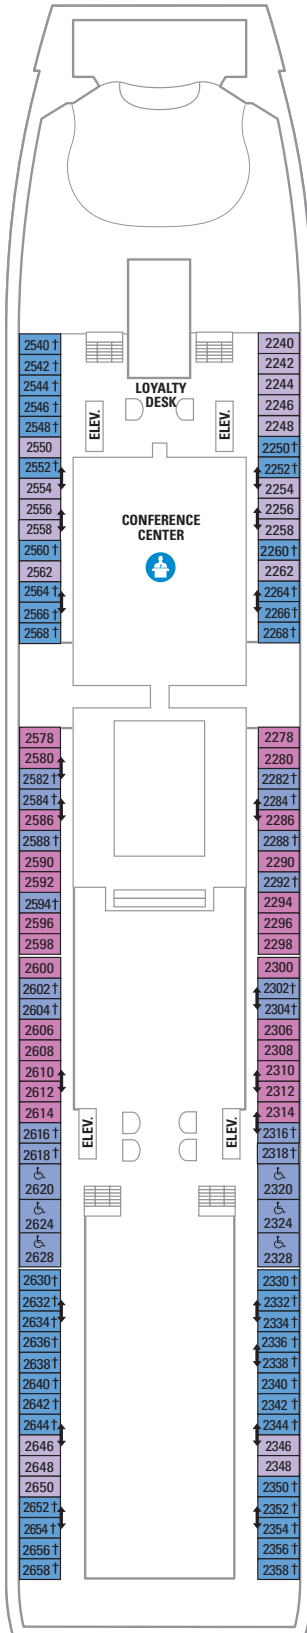

DECK 15

DECK 14

DECK 13

DECK 12

LEGENDS

- △ Stateroom with sofa bed
- * Stateroom has third Pullman bed available
- † Stateroom has third and fourth Pullman beds available
- ◆ Stateroom with sofa bed and third Pullman bed available
- ‡ Stateroom has four additional Pullman beds available
- ‡ Connecting staterooms
- ♿ Indicates accessible staterooms
- ▣ Stateroom has an obstructed view

DECK 11

DECK 10

SUITES RS OS GS J3 J4
 BALCONY 3B 4B 6D
 INTERIOR 4U 1V 3V 4V

DECK 9

SUITES GT J3 J4
 BALCONY 1B 2B 3B 4B 6D
 OCEAN VIEW 1K 1M 4M 8N
 INTERIOR 1V 3V 4V 4U

DECK 8

SUITES **GT**
 BALCONY **2B 3B 4B 1D 2D 5D 6D**
 OCEAN VIEW **1K 1M**
 INTERIOR **1T 3V 4V**

DECK 7

SUITES **J3**
 BALCONY **1B 2B 3B 6B 3D 4D 6D 7D**
 OCEAN VIEW **1K 4M 8N**
 INTERIOR **1T 3V 6V**

DECK 6

SUITES **J3**
 BALCONY **1B 2B 3B 6B 3D 4D 7D**
 OCEAN VIEW **1K 1M 4M 8N**
 INTERIOR **1T 3V 6V**

DECK 5

DECK 4

DECK 3

OCEAN VIEW 1N 2N 3N 8N
INTERIOR 6V

SUITES

RS **Royal Suite - 1 Bedroom** - Grand entrance with doorbell. Bedroom with king-size bed, and private bathroom with tub, private balcony with whirlpool, living room with queen-size sofa bed and baby grand piano. Stateroom: 1188 sq. ft. Balcony: 170 sq. ft.