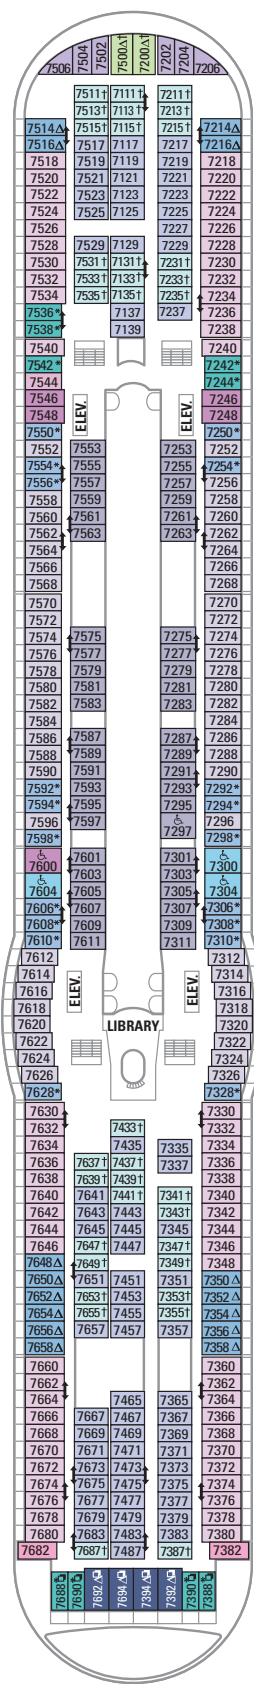

DECK 15

DECK 14

DECK 13

DECK 12

LEGENDS

- △ Stateroom with sofa bed
- * Stateroom has third Pullman bed available
- † Stateroom has third and fourth Pullman beds available
- ◆ Stateroom with sofa bed and third Pullman bed available
- ‡ Stateroom has four additional Pullman beds available
- ‡ Connecting staterooms
- ♿ Indicates accessible staterooms
- ▣ Stateroom has an obstructed view

- 🍷 Dining Venue
- 🎮 Entertainment Area
- 🍹 Bars & Lounges
- 👦 Kids & Teens Area
- 🏊 Pool
- ♨ Spa
- 🏋 Fitness
- 🏃 Running Track
- 🧗 Rock climbing
- 🌊 FlowRider®
- ℹ Information
- 🏢 Conference Center
- 🛍 Shopping
- 🎰 Casino

DECK 11

DECK 10

SUITES RS OS GS J3 J4
 BALCONY 3B 4B 6D
 INTERIOR 4U 1V 3V 4V

DECK 9

SUITES GT J3 J4
 BALCONY 1B 2B 3B 4B 6D
 OCEAN VIEW 1K 1M 4M 8N
 INTERIOR 1V 3V 4V 4U

DECK 8

SUITES **GT**
 BALCONY **2B 3B 4B 1D 2D 5D 6D**
 OCEAN VIEW **1K 1M**
 INTERIOR **1T 3V 4V**

DECK 7

SUITES **J3**
 BALCONY **1B 2B 3B 6B 3D 4D 6D 7D**
 OCEAN VIEW **1K 4M 8N**
 INTERIOR **1T 3V 6V**

DECK 6

SUITES **J3**
 BALCONY **1B 2B 3B 6B 3D 4D 7D**
 OCEAN VIEW **1K 1M 4M 8N**
 INTERIOR **1T 3V 6V**