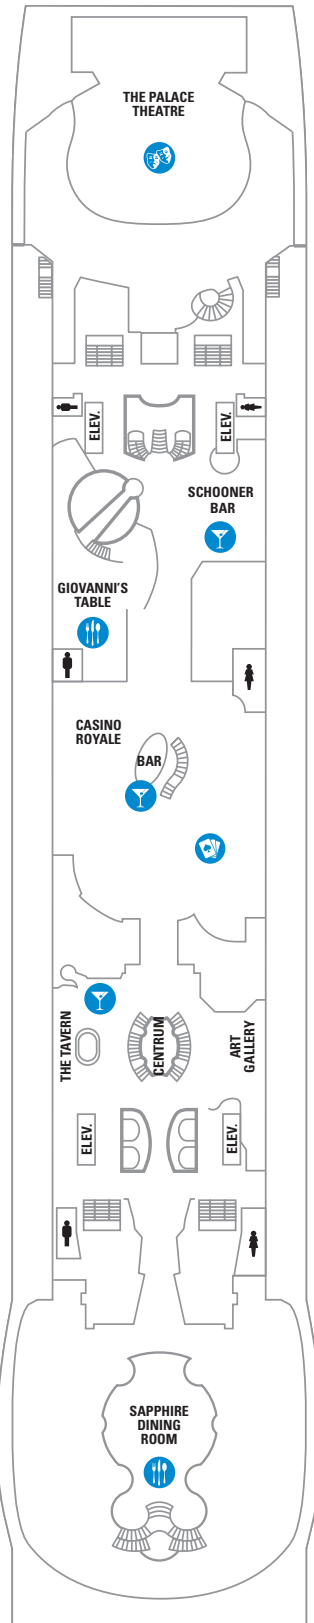

DECK 15

DECK 14

DECK 13

DECK 12

LEGENDS

- △ Stateroom with sofa bed
- * Stateroom has third Pullman bed available
- † Stateroom has third and fourth Pullman beds available
- ◆ Stateroom with sofa bed and third Pullman bed available
- ‡ Stateroom has four additional Pullman beds available
- ‡ Connecting staterooms
- ♿ Indicates accessible staterooms
- ▣ Stateroom has an obstructed view

DECK 11

DECK 10

SUITES RS OS GS J3 J4
 BALCONY 3B 4B 6D
 INTERIOR 4U 1V 3V 4V

DECK 9

SUITES GT J3 J4
 BALCONY 1B 2B 3B 4B 6D
 OCEAN VIEW 1K 1M 4M 8N
 INTERIOR 1V 3V 4V 4U

DECK 8

SUITES **GT**
 BALCONY **2B 3B 4B 1D 2D 5D 6D**
 OCEAN VIEW **1K 1M**
 INTERIOR **1T 3V 4V**

DECK 7

SUITES **J3**
 BALCONY **1B 2B 3B 6B 3D 4D 6D 7D**
 OCEAN VIEW **1K 4M 8N**
 INTERIOR **1T 3V 6V**

DECK 6

SUITES **J3**
 BALCONY **1B 2B 3B 6B 3D 4D 7D**
 OCEAN VIEW **1K 1M 4M 8N**
 INTERIOR **1T 3V 6V**

DECK 5

DECK 4

DECK 3

OCEAN VIEW 1N 2N 3N 8N
INTERIOR 6V

SUITES

RS **Royal Suite - 1 Bedroom** - Grand entrance with doorbell. Bedroom with king-size bed, and private bathroom with tub, private balcony with whirlpool, living room with queen-size sofa bed and baby grand piano. Stateroom: 1188 sq. ft. Balcony: 170 sq. ft.