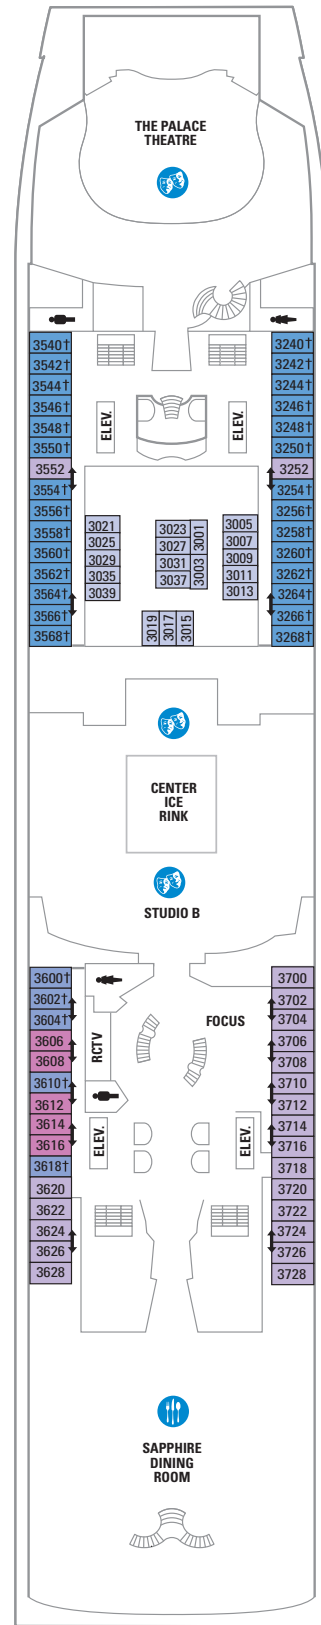

DECK 15

DECK 14

DECK 13

DECK 12

LEGENDS

- △ Stateroom with sofa bed
- * Stateroom has third Pullman bed available
- † Stateroom has third and fourth Pullman beds available
- ◆ Stateroom with sofa bed and third Pullman bed available
- ‡ Stateroom has four additional Pullman beds available
- ‡ Connecting staterooms
- ♿ Indicates accessible staterooms
- ▣ Stateroom has an obstructed view

DECK 11

DECK 10

SUITES RS OS GS J3 J4
 BALCONY 3B 4B 6D
 INTERIOR 4U 1V 3V 4V

DECK 9

SUITES GT J3 J4
 BALCONY 1B 2B 3B 4B 6D
 OCEAN VIEW 1K 1M 4M 8N
 INTERIOR 1V 3V 4V 4U

DECK 8

SUITES **GT**
 BALCONY **2B 3B 4B 1D 2D 5D 6D**
 OCEAN VIEW **1K 1M**
 INTERIOR **1T 3V 4V**

DECK 7

SUITES **J3**
 BALCONY **1B 2B 3B 6B 3D 4D 6D 7D**
 OCEAN VIEW **1K 4M 8N**
 INTERIOR **1T 3V 6V**

DECK 6

SUITES **J3**
 BALCONY **1B 2B 3B 6B 3D 4D 7D**
 OCEAN VIEW **1K 1M 4M 8N**
 INTERIOR **1T 3V 6V**

DECK 5

DECK 4

DECK 3

OCEAN VIEW 1N 2N 3N 8N
INTERIOR 6V

SUITES

RS **Royal Suite - 1 Bedroom** - Grand entrance with doorbell. Bedroom with king-size bed, and private bathroom with tub, private balcony with whirlpool, living room with queen-size sofa bed and baby grand piano. Stateroom: 1188 sq. ft. Balcony: 170 sq. ft.