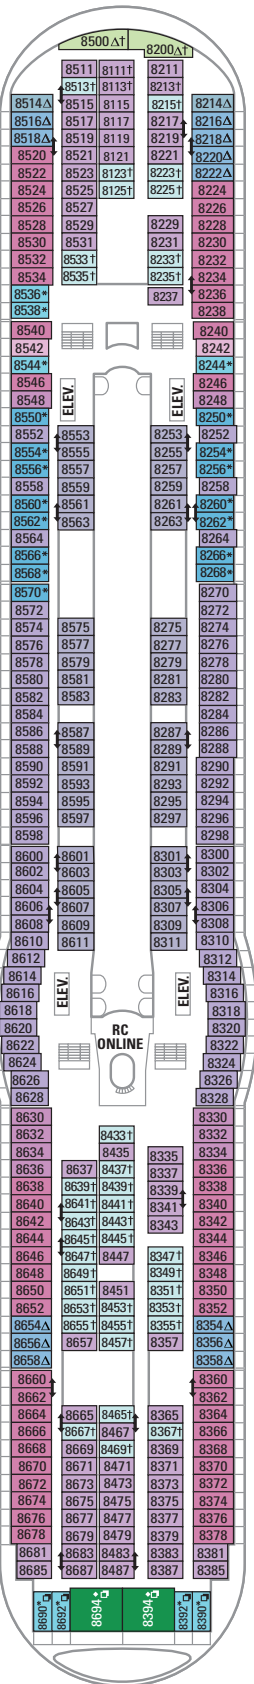

DECK 15

DECK 14

DECK 13

DECK 12

LEGENDS

- △ Stateroom with sofa bed
- * Stateroom has third Pullman bed available
- † Stateroom has third and fourth Pullman beds available
- ◆ Stateroom with sofa bed and third Pullman bed available
- ‡ Stateroom has four additional Pullman beds available
- ‡ Connecting staterooms
- ♿ Indicates accessible staterooms
- ▣ Stateroom has an obstructed view

- 🍷 Dining Venue
- 🎮 Entertainment Area
- 🍹 Bars & Lounges
- 👦 Kids & Teens Area
- 🏊 Pool
- ♨ Spa
- 🏋 Fitness
- 🏃 Running Track
- 🧗 Rock climbing
- 🌊 FlowRider®
- ℹ Information
- 🏢 Conference Center
- 🛍 Shopping
- 🎰 Casino

DECK 11

DECK 10

SUITES RS OS GS J3 J4
 BALCONY 3B 4B 6D
 INTERIOR 4U 1V 3V 4V

DECK 9

SUITES GT J3 J4
 BALCONY 1B 2B 3B 4B 6D
 OCEAN VIEW 1K 1M 4M 8N
 INTERIOR 1V 3V 4V 4U

DECK 8

SUITES **GT**
 BALCONY **2B 3B 4B 1D 2D 5D 6D**
 OCEAN VIEW **1K 1M**
 INTERIOR **1T 3V 4V**

DECK 7

SUITES **J3**
 BALCONY **1B 2B 3B 6B 3D 4D 6D 7D**
 OCEAN VIEW **1K 4M 8N**
 INTERIOR **1T 3V 6V**

DECK 6

SUITES **J3**
 BALCONY **1B 2B 3B 6B 3D 4D 7D**
 OCEAN VIEW **1K 1M 4M 8N**
 INTERIOR **1T 3V 6V**