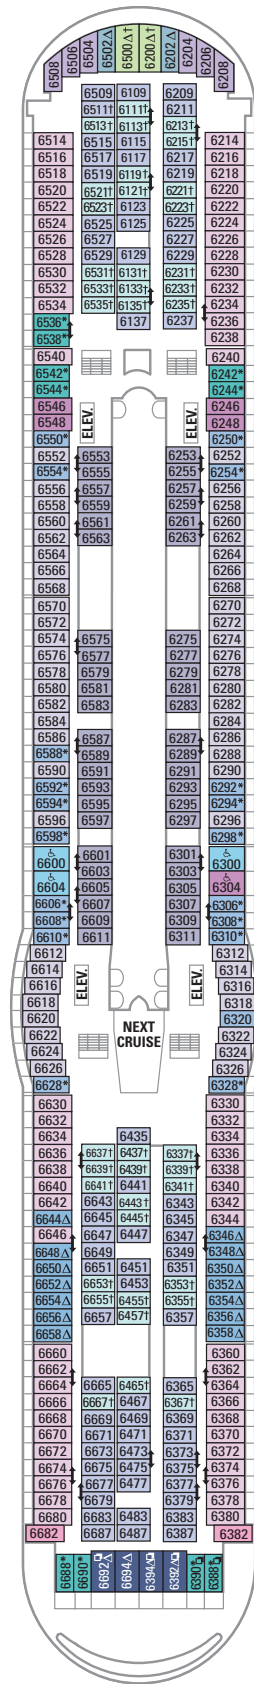

DECK 15

DECK 14

DECK 13

DECK 12

LEGENDS

- △ Stateroom with sofa bed
- * Stateroom has third Pullman bed available
- † Stateroom has third and fourth Pullman beds available
- ◆ Stateroom with sofa bed and third Pullman bed available
- ‡ Stateroom has four additional Pullman beds available
- ‡ Connecting staterooms
- ♿ Indicates accessible staterooms
- ▣ Stateroom has an obstructed view

- 🍷 Dining Venue
- 🎮 Entertainment Area
- 🍹 Bars & Lounges
- 👦 Kids & Teens Area
- 🏊 Pool
- ♨ Spa
- 🏋 Fitness
- 🏃 Running Track
- 🧗 Rock climbing
- 🌊 FlowRider®
- ℹ Information
- 🏢 Conference Center
- 🛍 Shopping
- 🎰 Casino

DECK 11

DECK 10

SUITES RS OS GS J3 J4
 BALCONY 3B 4B 6D
 INTERIOR 4U 1V 3V 4V

DECK 9

SUITES GT J3 J4
 BALCONY 1B 2B 3B 4B 6D
 OCEAN VIEW 1K 1M 4M 8N
 INTERIOR 1V 3V 4V 4U

DECK 8

SUITES **GT**
 BALCONY **2B 3B 4B 1D 2D 5D 6D**
 OCEAN VIEW **1K 1M**
 INTERIOR **1T 3V 4V**

DECK 7

SUITES **J3**
 BALCONY **1B 2B 3B 6B 3D 4D 6D 7D**
 OCEAN VIEW **1K 4M 8N**
 INTERIOR **1T 3V 6V**

DECK 6

SUITES **J3**
 BALCONY **1B 2B 3B 6B 3D 4D 7D**
 OCEAN VIEW **1K 1M 4M 8N**
 INTERIOR **1T 3V 6V**