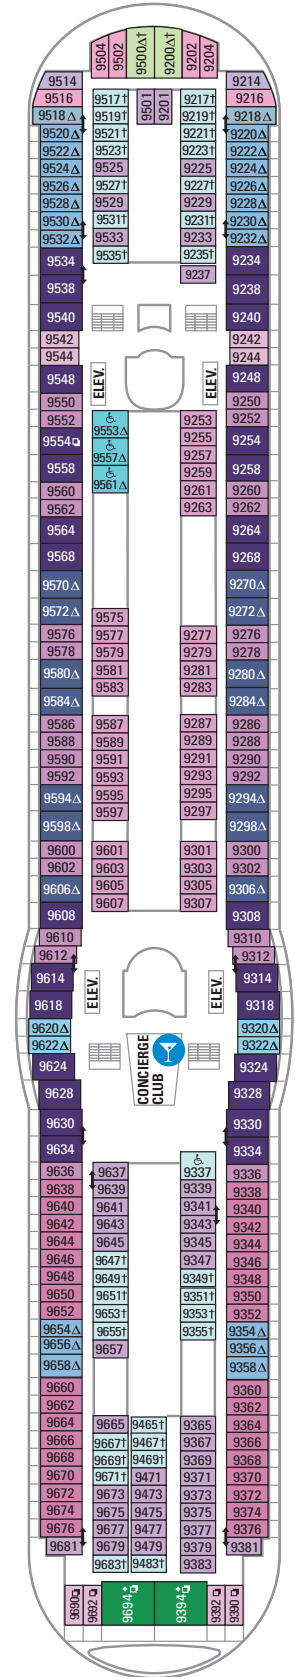

DECK 15

DECK 14

DECK 13

DECK 12

LEGENDS

- △ Stateroom with sofa bed
- * Stateroom has third Pullman bed available
- † Stateroom has third and fourth Pullman beds available
- ◆ Stateroom with sofa bed and third Pullman bed available
- ‡ Stateroom has four additional Pullman beds available
- ‡ Connecting staterooms
- ♿ Indicates accessible staterooms
- ▣ Stateroom has an obstructed view

- 🍷 Dining Venue
- 🎮 Entertainment Area
- 🍹 Bars & Lounges
- 👦 Kids & Teens Area
- 🏊 Pool
- ♨ Spa
- 🏋 Fitness
- 🏃 Running Track
- 🧗 Rock climbing
- 🌊 FlowRider®
- ℹ Information
- 🏢 Conference Center
- 🛍 Shopping
- 🎰 Casino

DECK 11

DECK 10

SUITES RS OS GS J3 J4
 BALCONY 3B 4B 6D
 INTERIOR 4U 1V 3V 4V

DECK 9

SUITES GT J3 J4
 BALCONY 1B 2B 3B 4B 6D
 OCEAN VIEW 1K 1M 4M 8N
 INTERIOR 1V 3V 4V 4U

DECK 8

SUITES **GT**
 BALCONY **2B 3B 4B 1D 2D 5D 6D**
 OCEAN VIEW **1K 1M**
 INTERIOR **1T 3V 4V**

DECK 7

SUITES **J3**
 BALCONY **1B 2B 3B 6B 3D 4D 6D 7D**
 OCEAN VIEW **1K 4M 8N**
 INTERIOR **1T 3V 6V**

DECK 6

SUITES **J3**
 BALCONY **1B 2B 3B 6B 3D 4D 7D**
 OCEAN VIEW **1K 1M 4M 8N**
 INTERIOR **1T 3V 6V**