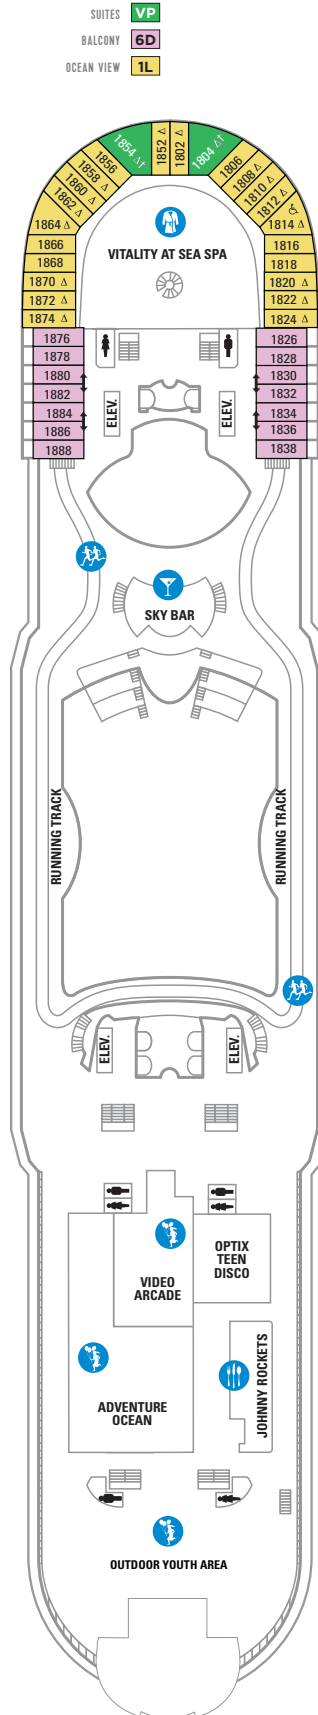

DECK 15

DECK 14

DECK 13

DECK 12

LEGENDS

- △ Stateroom with sofa bed
- * Stateroom has third Pullman bed available
- † Stateroom has third and fourth Pullman beds available
- ◆ Stateroom with sofa bed and third Pullman bed available
- ‡ Stateroom has four additional Pullman beds available
- ‡ Connecting staterooms
- ♿ Indicates accessible staterooms
- ▣ Stateroom has an obstructed view

- 🍷 Dining Venue
- 🎮 Entertainment Area
- 🍹 Bars & Lounges
- 👦 Kids & Teens Area
- 🏊 Pool
- ♨ Spa
- 🏋 Fitness
- 🏃 Running Track
- 🧗 Rock climbing
- 🌊 FlowRider®
- ℹ Information
- 🏢 Conference Center
- 🛍 Shopping
- 🎰 Casino

DECK 11

DECK 10

SUITES RS OS GS J3 J4
 BALCONY 3B 4B 6D
 INTERIOR 4U 1V 3V 4V

DECK 9

SUITES GT J3 J4
 BALCONY 1B 2B 3B 4B 6D
 OCEAN VIEW 1K 1M 4M 8N
 INTERIOR 1V 3V 4V 4U

DECK 8

SUITES **GT**
 BALCONY **2B 3B 4B 1D 2D 5D 6D**
 OCEAN VIEW **1K 1M**
 INTERIOR **1T 3V 4V**

DECK 7

SUITES **J3**
 BALCONY **1B 2B 3B 6B 3D 4D 6D 7D**
 OCEAN VIEW **1K 4M 8N**
 INTERIOR **1T 3V 6V**

DECK 6

SUITES **J3**
 BALCONY **1B 2B 3B 6B 3D 4D 7D**
 OCEAN VIEW **1K 1M 4M 8N**
 INTERIOR **1T 3V 6V**