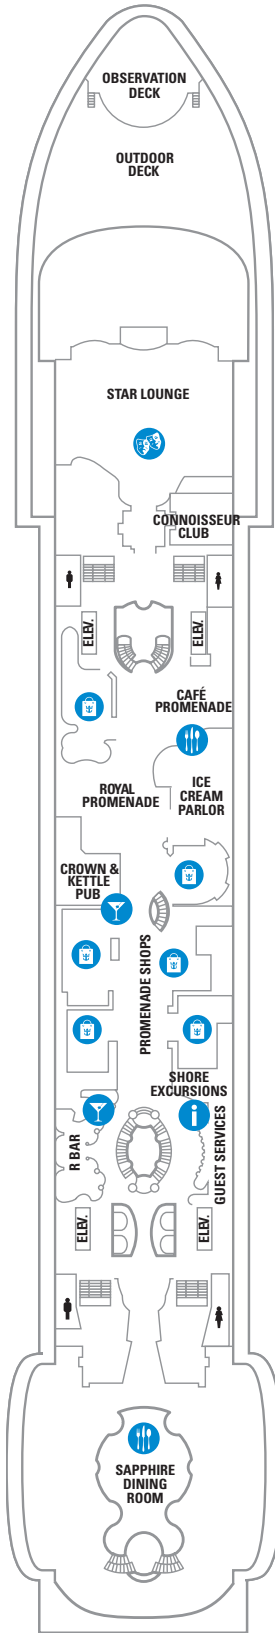

DECK 15

DECK 14

DECK 13

DECK 12

LEGENDS

- △ Stateroom with sofa bed
- * Stateroom has third Pullman bed available
- † Stateroom has third and fourth Pullman beds available
- ◆ Stateroom with sofa bed and third Pullman bed available
- ‡ Stateroom has four additional Pullman beds available
- ‡ Connecting staterooms
- ♿ Indicates accessible staterooms
- ▣ Stateroom has an obstructed view

DECK 11

DECK 10

SUITES RS OS GS J3 J4
 BALCONY 3B 4B 6D
 INTERIOR 4U 1V 3V 4V

DECK 9

SUITES GT J3 J4
 BALCONY 1B 2B 3B 4B 6D
 OCEAN VIEW 1K 1M 4M 8N
 INTERIOR 1V 3V 4V 4U

DECK 8

SUITES **GT**
 BALCONY **2B 3B 4B 1D 2D 5D 6D**
 OCEAN VIEW **1K 1M**
 INTERIOR **1T 3V 4V**

DECK 7

SUITES **J3**
 BALCONY **1B 2B 3B 6B 3D 4D 6D 7D**
 OCEAN VIEW **1K 4M 8N**
 INTERIOR **1T 3V 6V**

DECK 6

SUITES **J3**
 BALCONY **1B 2B 3B 6B 3D 4D 7D**
 OCEAN VIEW **1K 1M 4M 8N**
 INTERIOR **1T 3V 6V**

DECK 5

DECK 4

DECK 3

OCEAN VIEW 1N 2N 3N 8N
INTERIOR 6V

SUITES

RS **Royal Suite - 1 Bedroom** - Grand entrance with doorbell. Bedroom with king-size bed, and private bathroom with tub, private balcony with whirlpool, living room with queen-size sofa bed and baby grand piano. Stateroom: 1188 sq. ft. Balcony: 170 sq. ft.