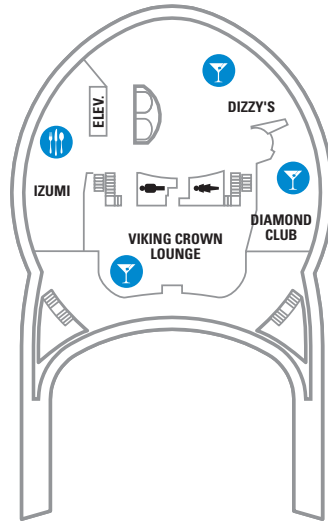

DECK 15

DECK 14

DECK 13

DECK 12

LEGENDS

- △ Stateroom with sofa bed
- * Stateroom has third Pullman bed available
- † Stateroom has third and fourth Pullman beds available
- ◆ Stateroom with sofa bed and third Pullman bed available
- ‡ Stateroom has four additional Pullman beds available
- ‡ Connecting staterooms
- ♿ Indicates accessible staterooms
- ▣ Stateroom has an obstructed view

- 🍷 Dining Venue
- 🎮 Entertainment Area
- 🍹 Bars & Lounges
- 👦 Kids & Teens Area
- 🏊 Pool
- ♨ Spa
- 🏋 Fitness
- 🏃 Running Track
- 🧗 Rock climbing
- 🌊 FlowRider®
- ℹ Information
- 🏢 Conference Center
- 🛍 Shopping
- 🎰 Casino

DECK 11

DECK 10

SUITES RS OS GS J3 J4
 BALCONY 3B 4B 6D
 INTERIOR 4U 1V 3V 4V

DECK 9

SUITES GT J3 J4
 BALCONY 1B 2B 3B 4B 6D
 OCEAN VIEW 1K 1M 4M 8N
 INTERIOR 1V 3V 4V 4U

DECK 8

SUITES **GT**
 BALCONY **2B 3B 4B 1D 2D 5D 6D**
 OCEAN VIEW **1K 1M**
 INTERIOR **1T 3V 4V**

DECK 7

SUITES **J3**
 BALCONY **1B 2B 3B 6B 3D 4D 6D 7D**
 OCEAN VIEW **1K 4M 8N**
 INTERIOR **1T 3V 6V**

DECK 6

SUITES **J3**
 BALCONY **1B 2B 3B 6B 3D 4D 7D**
 OCEAN VIEW **1K 1M 4M 8N**
 INTERIOR **1T 3V 6V**