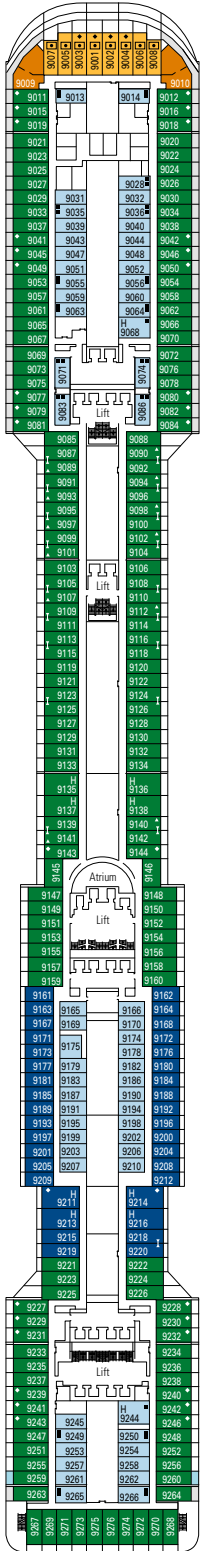

DECK PLANS & ACCOMMODATIONS

4.345 GUESTS
1.751 CABINS

LA LOCANDA

DECK 4
AMBRA

DECK 5
CORALLO

DECK 6
DIAMANTE

DECK 7
RUBINO

DECK 8
ONICE

SPORTS & BOWLING DINER

I GRAFFITI

DECK 9
AGATA

DECK 10
TORMALINA

DECK 11
GIADA

DECK 12
OPALE

DECK 13
AMETISTA

MSC YACHT CLUB

1.751 CABINS

Royal Suites	2
Executive & Family Suites	3
Deluxe Suites*	64
Suites	28
Balcony*	1.134
Ocean View*	113
Interior*	405

* Including cabins for guests with disabilities or reduced mobility.

CABINS CATEGORIES