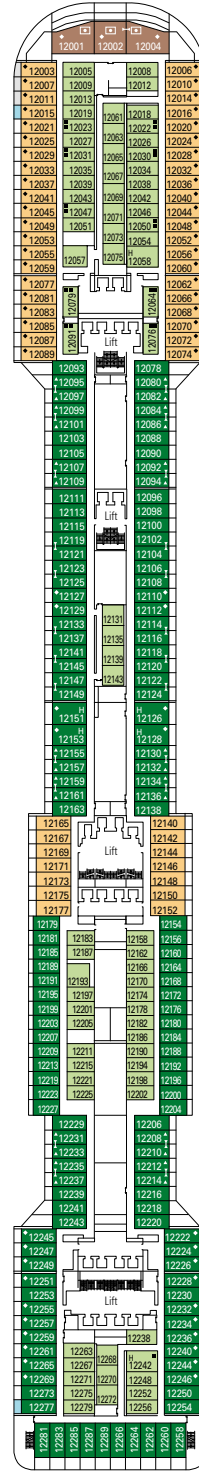

DECK PLANS & ACCOMMODATIONS

4.345 GUESTS
1.751 CABINS

LA LOCANDA

DECK 4
AMBRA

DECK 5
CORALLO

DECK 6
DIAMANTE

DECK 7
RUBINO

DECK 8
ONICE

SPORTS & BOWLING DINER

I GRAFFITI

DECK 9
AGATA

DECK 10
TORMALINA

DECK 11
GIADA

DECK 12
OPALE

DECK 13
AMETISTA

MSC YACHT CLUB

1.751 CABINS

Royal Suites	2
Executive & Family Suites	3
Deluxe Suites*	64
Suites	28
Balcony*	1.134
Ocean View*	113
Interior*	405

* Including cabins for guests with disabilities or reduced mobility.

CABINS CATEGORIES

BELLA › Interior
BELLA › Ocean View
BELLA › Balcony
FANTASTICA › Interior
FANTASTICA › Ocean View
FANTASTICA › Balcony
FANTASTICA › Family Cabin**
AUREA › Balcony
AUREA › Suite°
AUREA › Suite with Balcony
MSC YACHT CLUB › Deluxe Suite
MSC YACHT CLUB › Executive & Family Suite°
MSC YACHT CLUB › Royal Suite