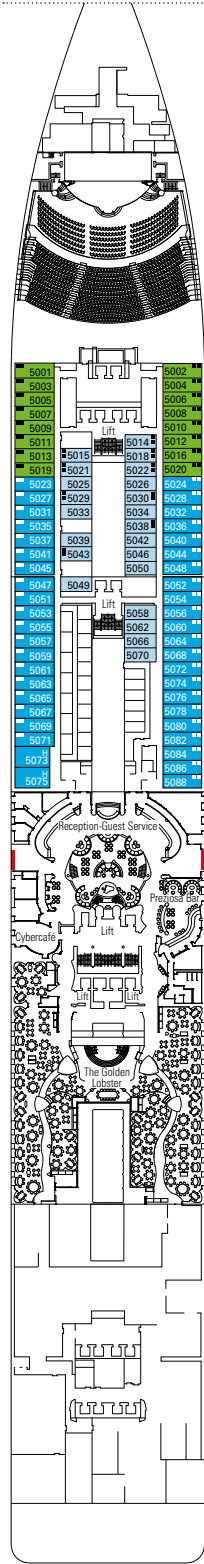

DECK PLANS & ACCOMMODATIONS

4.345 GUESTS
1.751 CABINS

LA LOCANDA

DECK 4
AMBRA

DECK 5
CORALLO

DECK 6
DIAMANTE

DECK 7
RUBINO

DECK 8
ONICE

1.751 CABINS

Royal Suites	2
Executive & Family Suites	3
Deluxe Suites*	64
Suites	28
Balcony*	1.134
Ocean View*	113
Interior*	405

* Including cabins for guests with disabilities or reduced mobility.

CABINS CATEGORIES