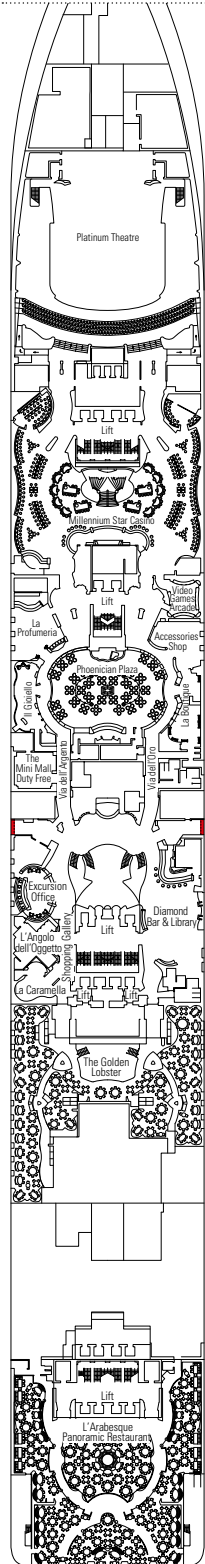

DECK PLANS & ACCOMMODATIONS

4.345 GUESTS
1.751 CABINS

LA LOCANDA

DECK 4
AMBRA

DECK 5
CORALLO

DECK 6
DIAMANTE

DECK 7
RUBINO

DECK 8
ONICE

SPORTS & BOWLING DINER

I GRAFFITI

DECK 9
AGATA

DECK 10
TORMALINA

DECK 11
GIADA

DECK 12
OPALE

DECK 13
AMETISTA

MSC YACHT CLUB

1.751 CABINS

Royal Suites	2
Executive & Family Suites	3
Deluxe Suites*	64
Suites	28
Balcony*	1.134
Ocean View*	113
Interior*	405

* Including cabins for guests with disabilities or reduced mobility.

CABINS CATEGORIES

LEGEND

- ▲ Sofa bed
- ◆ Double sofa bed
- 3rd bed is a pullman bed
- 3rd and 4th beds are pullman beds
- ↔ Connecting cabins
- ◻ Cabin with panoramic sealed window
- H Cabin for guests with disabilities or reduced mobility
- ★ Juliet balcony (non-walkable area)
- ◐ Cabins with partial view
- Balcony with metal balustrade
- Balcony with half glass half metal balustrade