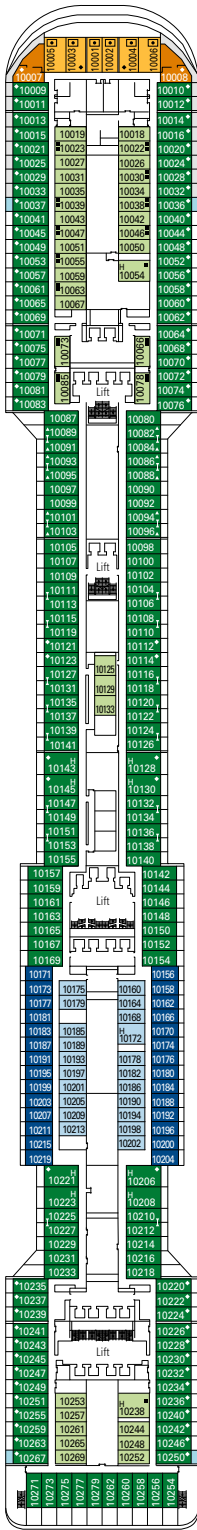

DECK PLANS & ACCOMMODATIONS

4.345 GUESTS
1.751 CABINS

LA LOCANDA

DECK 4
AMBRA

DECK 5
CORALLO

DECK 6
DIAMANTE

DECK 7
RUBINO

DECK 8
ONICE

SPORTS & BOWLING DINER

I GRAFFITI

DECK 9
AGATA

DECK 10
TORMALINA

DECK 11
GIADA

DECK 12
OPALE

DECK 13
AMETISTA

MSC YACHT CLUB

1.751 CABINS

Royal Suites	2
Executive & Family Suites	3
Deluxe Suites*	64
Suites	28
Balcony*	1.134
Ocean View*	113
Interior*	405

* Including cabins for guests with disabilities or reduced mobility.

CABINS CATEGORIES