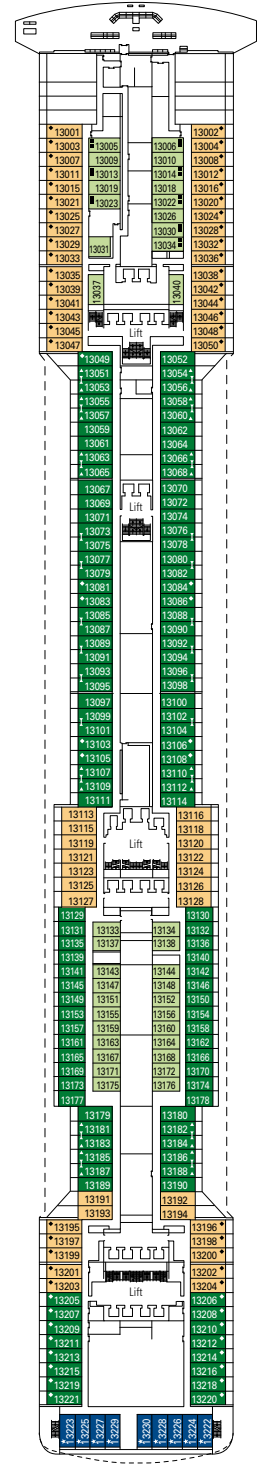

DECK PLANS & ACCOMMODATIONS

4.345 GUESTS
1.751 CABINS

LA LOCANDA

DECK 4
AMBRA

DECK 5
CORALLO

DECK 6
DIAMANTE

DECK 7
RUBINO

DECK 8
ONICE

SPORTS & BOWLING DINER

I GRAFFITI

DECK 9
AGATA

DECK 10
TORMALINA

DECK 11
GIADA

DECK 12
OPALE

DECK 13
AMETISTA

MSC YACHT CLUB

1.751 CABINS

Royal Suites	2
Executive & Family Suites	3
Deluxe Suites*	64
Suites	28
Balcony*	1.134
Ocean View*	113
Interior*	405

* Including cabins for guests with disabilities or reduced mobility.

CABINS CATEGORIES

LEGEND

- ▲ Sofa bed
- ◆ Double sofa bed
- 3rd bed is a pullman bed
- 3rd and 4th beds are pullman beds
- ↔ Connecting cabins
- ◻ Cabin with panoramic sealed window
- H Cabin for guests with disabilities or reduced mobility
- ★ Juliet balcony (non-walkable area)
- ◐ Cabins with partial view
- Balcony with metal balustrade
- Balcony with half glass half metal balustrade