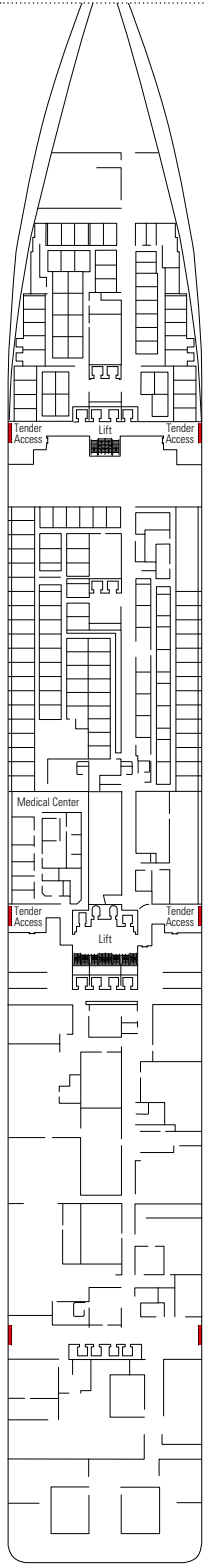

DECK PLANS & ACCOMMODATIONS

4.345 GUESTS
1.751 CABINS

LA LOCANDA

DECK 4
AMBRA

DECK 5
CORALLO

DECK 6
DIAMANTE

DECK 7
RUBINO

DECK 8
ONICE

SPORTS & BOWLING DINER

I GRAFFITI

DECK 9
AGATA

DECK 10
TORMALINA

DECK 11
GIADA

DECK 12
OPALE

DECK 13
AMETISTA

MSC YACHT CLUB

1.751 CABINS

Royal Suites	2
Executive & Family Suites	3
Deluxe Suites*	64
Suites	28
Balcony*	1.134
Ocean View*	113
Interior*	405

* Including cabins for guests with disabilities or reduced mobility.

CABINS CATEGORIES

- All cabins have one double bed convertible to two single beds.
- 3rd and 4th beds available in all categories.
- ° Sealed panoramic window.
- ** The ship offers many family cabins which are the combination of 2 connected cabins. Please contact your travel agent for all the available options.