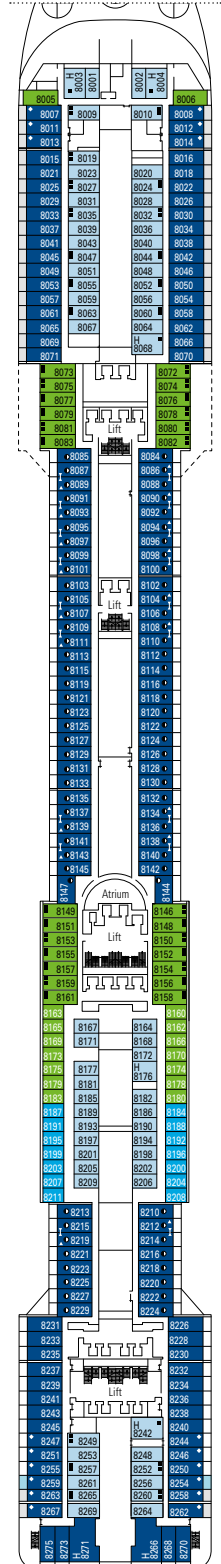

DECK PLANS & ACCOMMODATIONS

4.345 GUESTS
1.751 CABINS

LA LOCANDA

DECK 4
AMBRA

DECK 5
CORALLO

DECK 6
DIAMANTE

DECK 7
RUBINO

DECK 8
ONICE

SPORTS & BOWLING DINER

I GRAFFITI

DECK 9
AGATA

DECK 10
TORMALINA

DECK 11
GIADA

DECK 12
OPALE

DECK 13
AMETISTA

MSC YACHT CLUB

1.751 CABINS

Royal Suites	2
Executive & Family Suites	3
Deluxe Suites*	64
Suites	28
Balcony*	1.134
Ocean View*	113
Interior*	405

* Including cabins for guests with disabilities or reduced mobility.

CABINS CATEGORIES