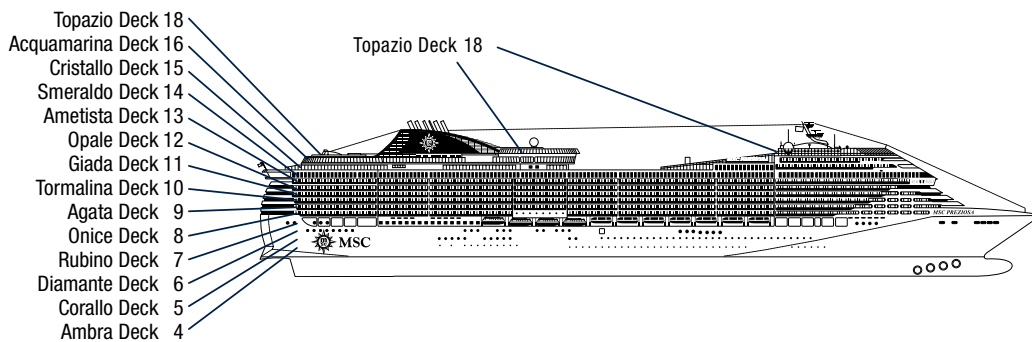

SPORTS & BOWLING DINER

I GRAFFITI

DECK 9
AGATA

DECK 10
TORMALINA

DECK 11
GIADA

DECK 12
OPALE

DECK 13
AMETISTA

MSC YACHT CLUB

BELLA › Interior
BELLA › Ocean View
BELLA › Balcony
FANTASTICA › Interior
FANTASTICA › Ocean View
FANTASTICA › Balcony
FANTASTICA › Family Cabin**
AUREA › Balcony
AUREA › Suite°
AUREA › Suite with Balcony
MSC YACHT CLUB › Deluxe Suite
MSC YACHT CLUB › Executive & Family Suite°
MSC YACHT CLUB › Royal Suite