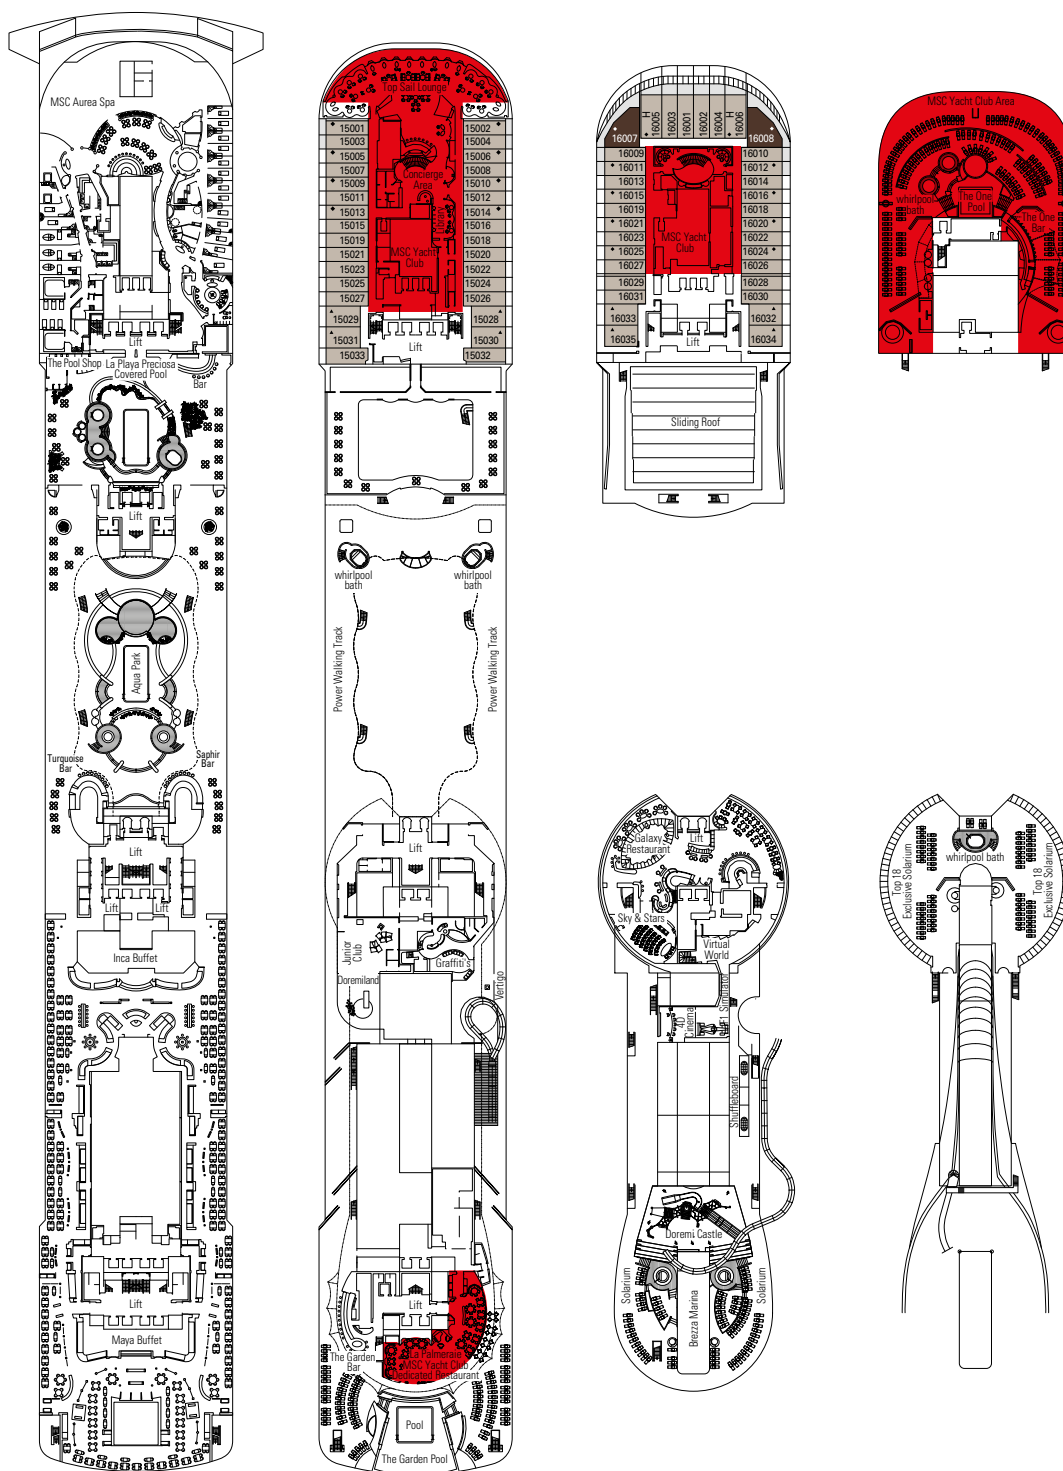

1.751 CABINS

Royal Suites	2
Executive & Family Suites	3
Deluxe Suites*	64
Suites	28
Balcony*	1.134
Ocean View*	113
Interior*	405

* Including cabins for guests with disabilities or reduced mobility.

CABINS CATEGORIES

BELLA › Interior
BELLA › Ocean View
BELLA › Balcony
FANTASTICA › Interior
FANTASTICA › Ocean View
FANTASTICA › Balcony
FANTASTICA › Family Cabin**
AUREA › Balcony
AUREA › Suite°
AUREA › Suite with Balcony
MSC YACHT CLUB › Deluxe Suite
MSC YACHT CLUB › Executive & Family Suite°
MSC YACHT CLUB › Royal Suite