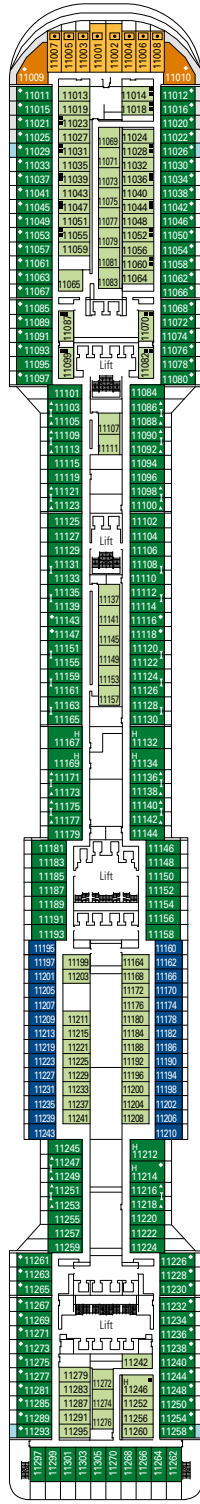

DECK PLANS & ACCOMMODATIONS

4.345 GUESTS
1.751 CABINS

LA LOCANDA

DECK 4
AMBRA

DECK 5
CORALLO

DECK 6
DIAMANTE

DECK 7
RUBINO

DECK 8
ONICE

SPORTS & BOWLING DINER

I GRAFFITI

DECK 9
AGATA

DECK 10
TORMALINA

DECK 11
GIADA

DECK 12
OPALE

DECK 13
AMETISTA

MSC YACHT CLUB

1.751 CABINS

Royal Suites	2
Executive & Family Suites	3
Deluxe Suites*	64
Suites	28
Balcony*	1.134
Ocean View*	113
Interior*	405

* Including cabins for guests with disabilities or reduced mobility.

CABINS CATEGORIES