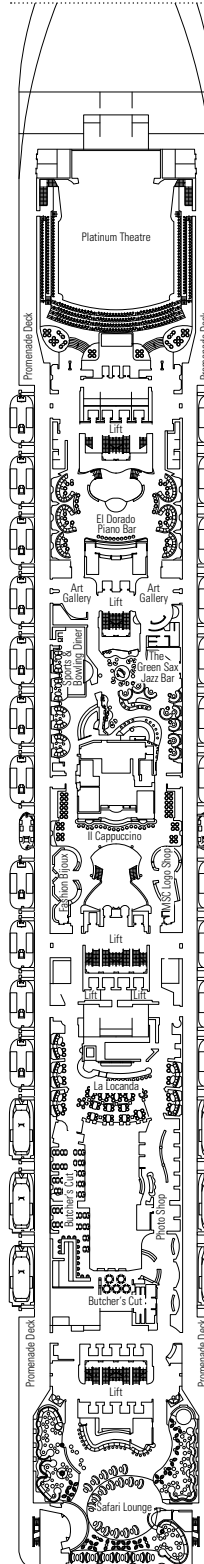

DECK PLANS & ACCOMMODATIONS

4.345 GUESTS
1.751 CABINS

LA LOCANDA

DECK 4
AMBRA

DECK 5
CORALLO

DECK 6
DIAMANTE

DECK 7
RUBINO

DECK 8
ONICE

1.751 CABINS

Royal Suites	2
Executive & Family Suites	3
Deluxe Suites*	64
Suites	28
Balcony*	1.134
Ocean View*	113
Interior*	405

* Including cabins for guests with disabilities or reduced mobility.

CABINS CATEGORIES

LEGEND

- ▲ Sofa bed
- ◆ Double sofa bed
- 3rd bed is a pullman bed
- 3rd and 4th beds are pullman beds
- ↔ Connecting cabins
- ◻ Cabin with panoramic sealed window
- H Cabin for guests with disabilities or reduced mobility
- ★ Juliet balcony (non-walkable area)
- ◐ Cabins with partial view
- Balcony with metal balustrade
- Balcony with half glass half metal balustrade