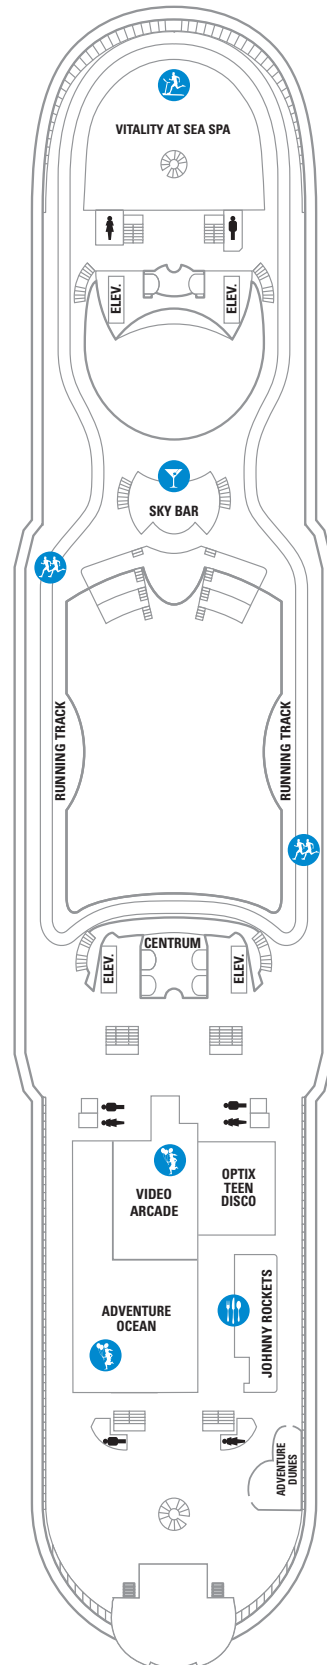

DECK 15

DECK 14

DECK 12

DECK 13

LEGENDS

- △ Stateroom with sofa bed
- * Stateroom has third Pullman bed available
- † Stateroom has third and fourth Pullman beds available
- ◆ Stateroom with sofa bed and third Pullman bed available
- ‡ Stateroom has four additional Pullman beds available
- ‡ Connecting staterooms
- ♿ Indicates accessible staterooms
- ▣ Stateroom has an obstructed view

- Dining Venue
- Entertainment Area
- Bars & Lounges
- Kids & Teens Area
- Pool
- Spa
- Fitness
- Running Track
- Rock climbing
- FlowRider®
- Information
- Conference Center
- Shopping
- Casino

DECK 11

DECK 10

SUITES RS OS GS J3 J4
 BALCONY 3B 4B 6D
 INTERIOR 1V 2V 3V 4V

DECK 9

SUITES GT J3 J4
 BALCONY 1B 2B 3B 4B 6D
 OCEAN VIEW 1K 1M 4M 8N
 INTERIOR 1V 2V 3V 4V

DECK 8

SUITES **GT**
 BALCONY **2B 3B 4B 1D 2D 5D 6D**
 OCEAN VIEW **1K 1M**
 INTERIOR **1T 3V 4V**

INTERIOR

- 1T** **Promenade View Interior** - A view of the Royal Promenade with bowed windows, two twin beds that convert to Royal King and private bathroom. Stateroom: 167 sq. ft.
- 1T** **Promenade View Interior - Accessible** - A view of the Royal Promenade with bowed windows, two twin beds that convert to Royal King and private bathroom. Stateroom: 256 sq. ft.
- 1V 2V 3V 4V 6V** **Interior** - Two twin beds that convert to Royal King sitting area with sofa, vanity area, and bathroom. Stateroom: 160 sq. ft.
- 1V 3V** **Interior - Accessible** - Two twin beds that convert to Royal King and private bathroom. Stateroom: 256 sq. ft.
- 2W** **Studio Interior** - One twin bed, vanity area, and bathroom. (106 sq. ft.) Accommodates 1 guest. Stateroom: 106 sq. ft.