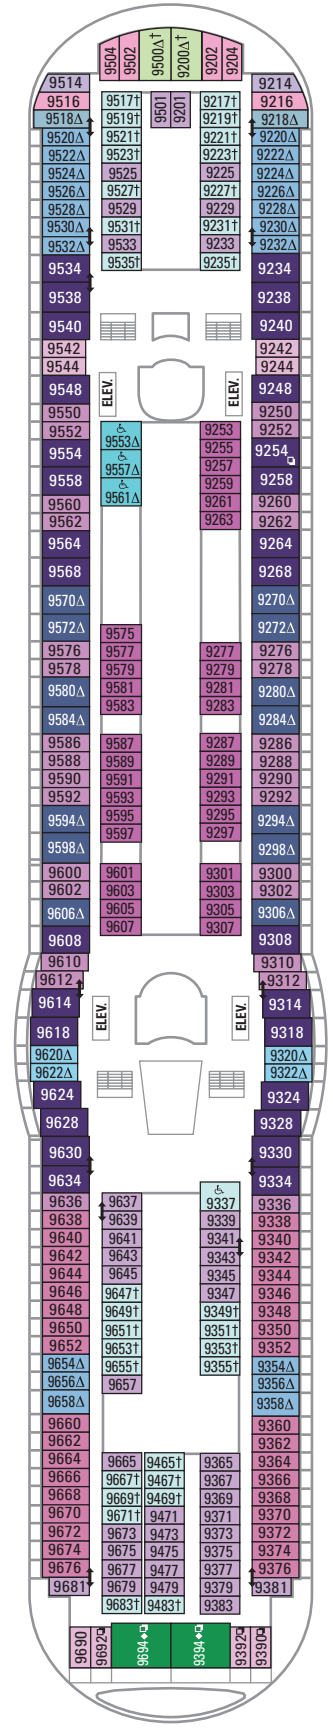

DECK 15

DECK 14

DECK 12

DECK 13

LEGENDS

- △ Stateroom with sofa bed
- * Stateroom has third Pullman bed available
- † Stateroom has third and fourth Pullman beds available
- ◆ Stateroom with sofa bed and third Pullman bed available
- ‡ Stateroom has four additional Pullman beds available
- ‡ Connecting staterooms
- ♿ Indicates accessible staterooms
- ▣ Stateroom has an obstructed view

- Dining Venue
- Entertainment Area
- Bars & Lounges
- Kids & Teens Area
- Pool
- Spa
- Fitness
- Running Track
- Rock climbing
- FlowRider®
- Information
- Conference Center
- Shopping
- Casino

DECK 11

DECK 10

SUITES RS OS GS J3 J4
 BALCONY 3B 4B 6D
 INTERIOR 1V 2V 3V 4V

DECK 9

SUITES GT J3 J4
 BALCONY 1B 2B 3B 4B 6D
 OCEAN VIEW 1K 1M 4M 8N
 INTERIOR 1V 2V 3V 4V

DECK 8

SUITES **GT**
 BALCONY **2B 3B 4B 1D 2D 5D 6D**
 OCEAN VIEW **1K 1M**
 INTERIOR **1T 3V 4V**

DECK 7

SUITES **JS**
 BALCONY **1B 2B 3B 6B 3D 4D 7D**
 OCEAN VIEW **1K 4M 8N**
 INTERIOR **1T 3V 6V**

DECK 6

SUITES **JB**
 BALCONY **1B 2B 3B 6B 3D 4D 7D**
 OCEAN VIEW **1K 1M 4M 8N**
 INTERIOR **1T 3V 6V**