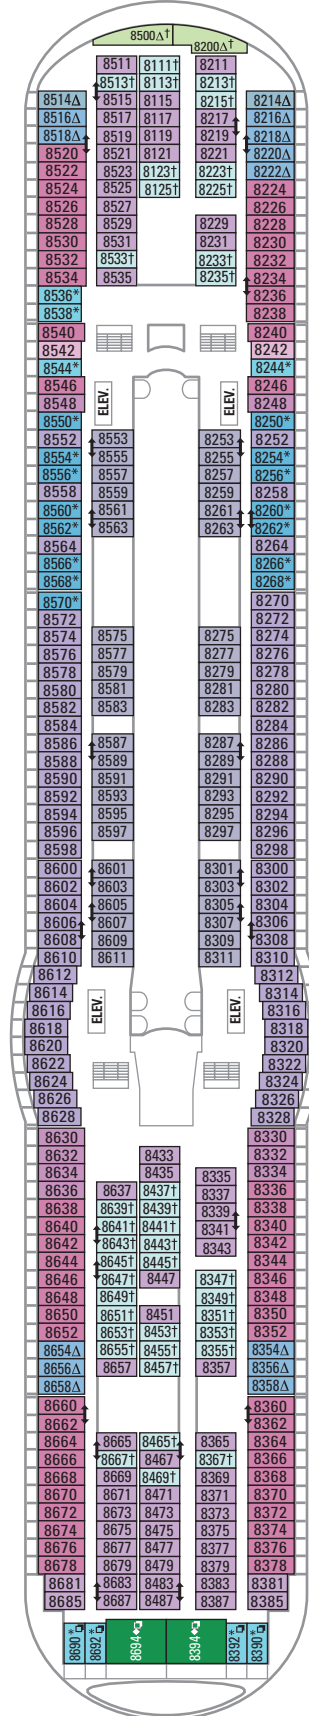

DECK 15

DECK 14

DECK 12

DECK 13

LEGENDS

- △ Stateroom with sofa bed
- * Stateroom has third Pullman bed available
- † Stateroom has third and fourth Pullman beds available
- ◆ Stateroom with sofa bed and third Pullman bed available
- ‡ Stateroom has four additional Pullman beds available
- ‡ Connecting staterooms
- ♿ Indicates accessible staterooms
- ▣ Stateroom has an obstructed view

- Dining Venue
- Entertainment Area
- Bars & Lounges
- Kids & Teens Area
- Pool
- Spa
- Fitness
- Running Track
- Rock climbing
- FlowRider®
- Information
- Conference Center
- Shopping
- Casino

DECK 11

DECK 10

SUITES RS OS GS J3 J4
 BALCONY 3B 4B 6D
 INTERIOR 1V 2V 3V 4V

DECK 9

SUITES GT J3 J4
 BALCONY 1B 2B 3B 4B 6D
 OCEAN VIEW 1K 1M 4M 8N
 INTERIOR 1V 2V 3V 4V

DECK 8

SUITES **GT**
 BALCONY **2B 3B 4B 1D 2D 5D 6D**
 OCEAN VIEW **1K 1M**
 INTERIOR **1T 3V 4V**

DECK 7

SUITES **JS**
 BALCONY **1B 2B 3B 6B 3D 4D 7D**
 OCEAN VIEW **1K 4M 8N**
 INTERIOR **1T 3V 6V**

DECK 6

SUITES **JB**
 BALCONY **1B 2B 3B 6B 3D 4D 7D**
 OCEAN VIEW **1K 1M 4M 8N**
 INTERIOR **1T 3V 6V**