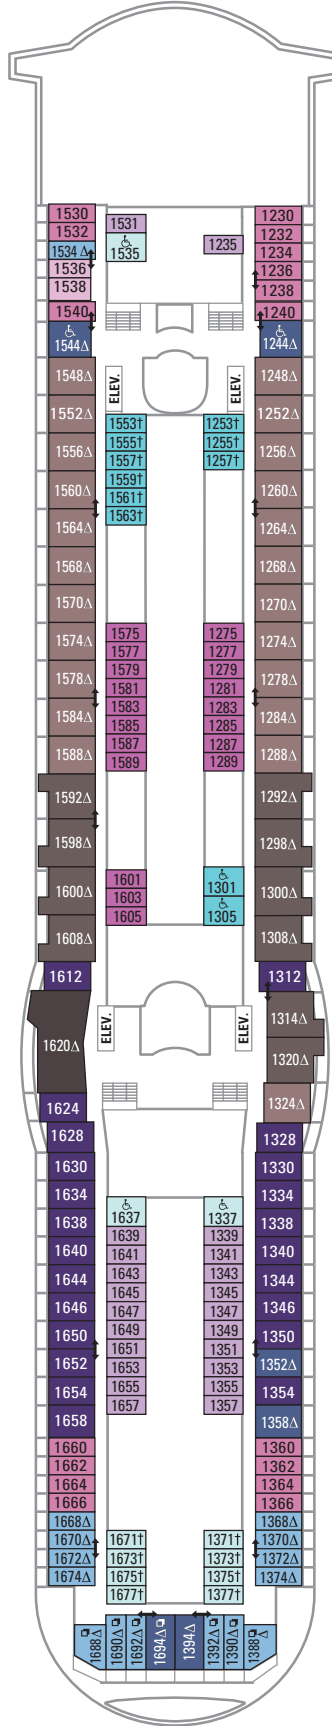

DECK 15

DECK 14

DECK 12

DECK 13

LEGENDS

- △ Stateroom with sofa bed
- * Stateroom has third Pullman bed available
- † Stateroom has third and fourth Pullman beds available
- ◆ Stateroom with sofa bed and third Pullman bed available
- ‡ Stateroom has four additional Pullman beds available
- ‡ Connecting staterooms
- ♿ Indicates accessible staterooms
- ▣ Stateroom has an obstructed view

- Dining Venue
- Entertainment Area
- Bars & Lounges
- Kids & Teens Area
- Pool
- Spa
- Fitness
- Running Track
- Rock climbing
- FlowRider®
- Information
- Conference Center
- Shopping
- Casino

DECK 11

DECK 10

SUITES RS OS GS J3 J4
 BALCONY 3B 4B 6D
 INTERIOR 1V 2V 3V 4V

DECK 9

SUITES GT J3 J4
 BALCONY 1B 2B 3B 4B 6D
 OCEAN VIEW 1K 1M 4M 8N
 INTERIOR 1V 2V 3V 4V

DECK 8

SUITES **GT**
 BALCONY **2B 3B 4B 1D 2D 5D 6D**
 OCEAN VIEW **1K 1M**
 INTERIOR **1T 3V 4V**

DECK 7

SUITES **JS**
 BALCONY **1B 2B 3B 6B 3D 4D 7D**
 OCEAN VIEW **1K 4M 8N**
 INTERIOR **1T 3V 6V**

DECK 6

SUITES **JB**
 BALCONY **1B 2B 3B 6B 3D 4D 7D**
 OCEAN VIEW **1K 1M 4M 8N**
 INTERIOR **1T 3V 6V**