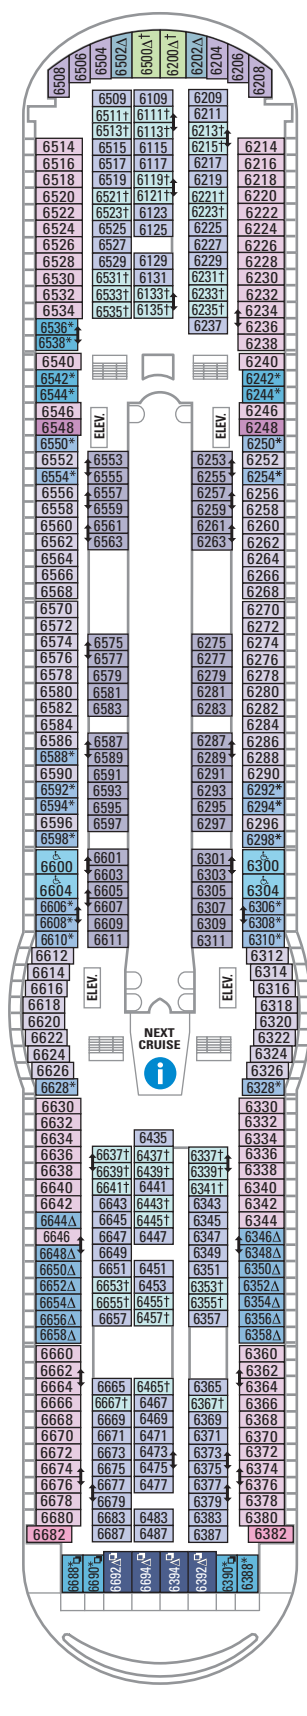

DECK 15

DECK 14

DECK 12

DECK 13

LEGENDS

- △ Stateroom with sofa bed
- * Stateroom has third Pullman bed available
- † Stateroom has third and fourth Pullman beds available
- ◆ Stateroom with sofa bed and third Pullman bed available
- ‡ Stateroom has four additional Pullman beds available
- ‡ Connecting staterooms
- ♿ Indicates accessible staterooms
- ▣ Stateroom has an obstructed view

- Dining Venue
- Entertainment Area
- Bars & Lounges
- Kids & Teens Area
- Pool
- Spa
- Fitness
- Running Track
- Rock climbing
- FlowRider®
- Information
- Conference Center
- Shopping
- Casino

DECK 11

DECK 10

SUITES RS OS GS J3 J4
 BALCONY 3B 4B 6D
 INTERIOR 1V 2V 3V 4V

DECK 9

SUITES GT J3 J4
 BALCONY 1B 2B 3B 4B 6D
 OCEAN VIEW 1K 1M 4M 8N
 INTERIOR 1V 2V 3V 4V

DECK 8

SUITES **GT**
 BALCONY **2B 3B 4B 1D 2D 5D 6D**
 OCEAN VIEW **1K 1M**
 INTERIOR **1T 3V 4V**

DECK 7

SUITES **JS**
 BALCONY **1B 2B 3B 6B 3D 4D 7D**
 OCEAN VIEW **1K 4M 8N**
 INTERIOR **1T 3V 6V**

DECK 6

SUITES **JB**
 BALCONY **1B 2B 3B 6B 3D 4D 7D**
 OCEAN VIEW **1K 1M 4M 8N**
 INTERIOR **1T 3V 6V**