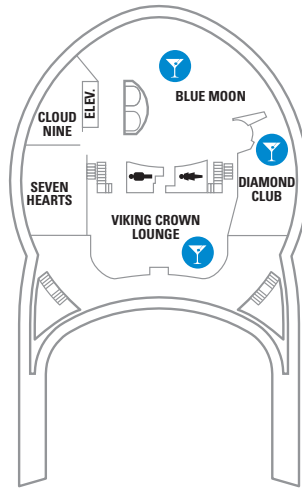

DECK 15

DECK 14

DECK 12

DECK 13

LEGENDS

- △ Stateroom with sofa bed
- * Stateroom has third Pullman bed available
- † Stateroom has third and fourth Pullman beds available
- ◆ Stateroom with sofa bed and third Pullman bed available
- ‡ Stateroom has four additional Pullman beds available
- ‡ Connecting staterooms
- ♿ Indicates accessible staterooms
- ▣ Stateroom has an obstructed view

- Dining Venue
- Entertainment Area
- Bars & Lounges
- Kids & Teens Area
- Pool
- Spa
- Fitness
- Running Track
- Rock climbing
- FlowRider®
- Information
- Conference Center
- Shopping
- Casino

DECK 11

DECK 10

SUITES RS OS GS J3 J4
 BALCONY 3B 4B 6D
 INTERIOR 1V 2V 3V 4V

DECK 9

SUITES GT J3 J4
 BALCONY 1B 2B 3B 4B 6D
 OCEAN VIEW 1K 1M 4M 8N
 INTERIOR 1V 2V 3V 4V

DECK 8

SUITES **GT**
 BALCONY **2B 3B 4B 1D 2D 5D 6D**
 OCEAN VIEW **1K 1M**
 INTERIOR **1T 3V 4V**

INTERIOR

- 1T** **Promenade View Interior** - A view of the Royal Promenade with bowed windows, two twin beds that convert to Royal King and private bathroom. Stateroom: 167 sq. ft.
- 1T** **Promenade View Interior - Accessible** - A view of the Royal Promenade with bowed windows, two twin beds that convert to Royal King and private bathroom. Stateroom: 256 sq. ft.
- 1V 2V 3V 4V 6V** **Interior** - Two twin beds that convert to Royal King sitting area with sofa, vanity area, and bathroom. Stateroom: 160 sq. ft.
- 1V 3V** **Interior - Accessible** - Two twin beds that convert to Royal King and private bathroom. Stateroom: 256 sq. ft.
- 2W** **Studio Interior** - One twin bed, vanity area, and bathroom. (106 sq. ft.) Accommodates 1 guest. Stateroom: 106 sq. ft.