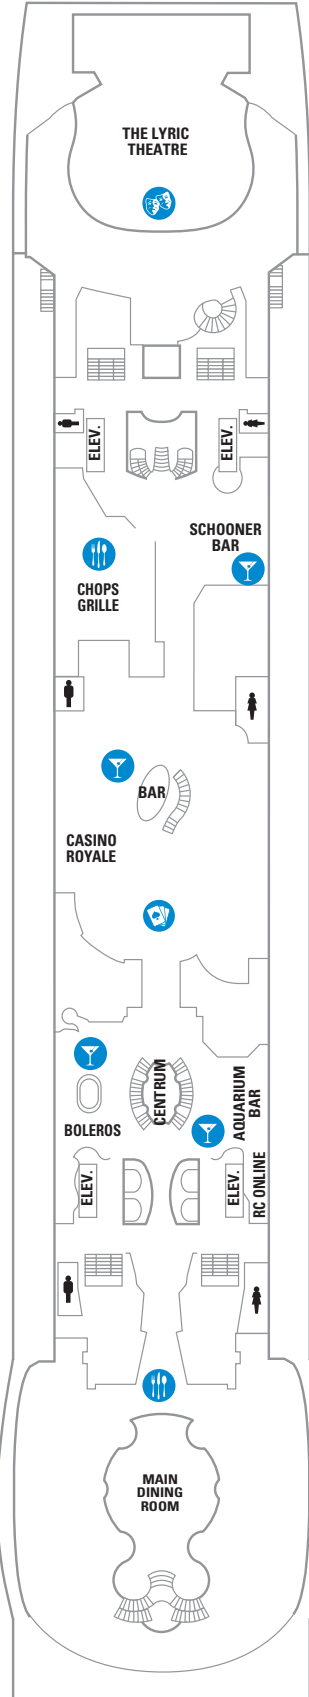

DECK 5

DECK 4

DECK 3

OCEAN VIEW 1N 2N 3N 8N
INTERIOR 6V