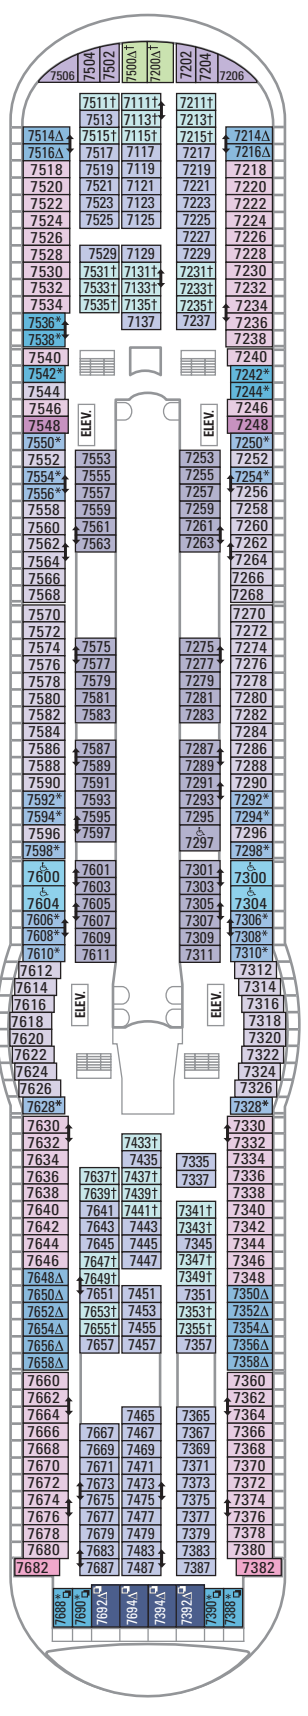

DECK 15

DECK 14

DECK 12

DECK 13

LEGENDS

- △ Stateroom with sofa bed
- * Stateroom has third Pullman bed available
- † Stateroom has third and fourth Pullman beds available
- ◆ Stateroom with sofa bed and third Pullman bed available
- ‡ Stateroom has four additional Pullman beds available
- ‡ Connecting staterooms
- ♿ Indicates accessible staterooms
- ▣ Stateroom has an obstructed view

- Dining Venue
- Entertainment Area
- Bars & Lounges
- Kids & Teens Area
- Pool
- Spa
- Fitness
- Running Track
- Rock climbing
- FlowRider®
- Information
- Conference Center
- Shopping
- Casino

DECK 11

DECK 10

SUITES RS OS GS J3 J4
 BALCONY 3B 4B 6D
 INTERIOR 1V 2V 3V 4V

DECK 9

SUITES GT J3 J4
 BALCONY 1B 2B 3B 4B 6D
 OCEAN VIEW 1K 1M 4M 8N
 INTERIOR 1V 2V 3V 4V

DECK 8

SUITES **GT**
 BALCONY **2B 3B 4B 1D 2D 5D 6D**
 OCEAN VIEW **1K 1M**
 INTERIOR **1T 3V 4V**

DECK 7

SUITES **JS**
 BALCONY **1B 2B 3B 6B 3D 4D 7D**
 OCEAN VIEW **1K 4M 8N**
 INTERIOR **1T 3V 6V**

DECK 6

SUITES **JB**
 BALCONY **1B 2B 3B 6B 3D 4D 7D**
 OCEAN VIEW **1K 1M 4M 8N**
 INTERIOR **1T 3V 6V**