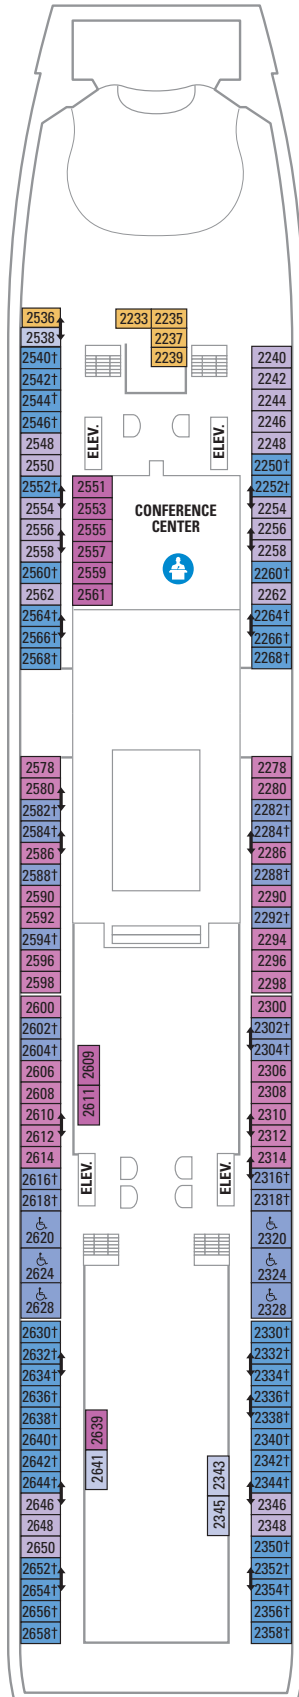

DECK 2

OCEAN VIEW 1N 2N 3N 8N
INTERIOR 2V 6V 2W

SUITES

- **RS** **Royal Suite - 1 Bedroom** - Grand entrance with doorbell. Bedroom with king-size bed, and private bathroom with tub, private balcony with whirlpool, living room with queen-size sofa bed and baby grand piano. Stateroom: 1188 sq. ft. Balcony: 170 sq. ft.
- **OS** **Owner's Suite - 1 Bedroom** - Marble entry with door bell. Queen-size bed, bathroom with tub. Separate living area with a queen-size sofa bed. Stateroom: 506 sq. ft. Balcony: 64 sq. ft.
- **GT** **Grand Suite - 2 Bedroom** - Two bedrooms with two twin beds that convert to Royal King (one room with third and fourth Pullman beds), balcony, two bathrooms (one with tub) and living area with double sofa bed. Stateroom: 610 sq. ft. Balcony: 234 sq. ft.
- **GS** **Grand Suite - 1 Bedroom** - Marble entry. Room has two twin beds that convert to Royal King, private balcony, sitting area with double sofa bed and bathroom with tub. Stateroom: 381 sq. ft. Balcony: 95 sq. ft.
- **J3 J4** **Junior Suite** - Two twin beds that convert to Royal King, private balcony, sitting area with sofa and bathroom with tub. Stateroom: 277 sq. ft. Balcony: 69 sq. ft.
- **J3** **Junior Suite - Accessible** - Marble entry. Room has two twin beds that convert to Royal King, private balcony, sitting area with double sofa bed and bathroom with tub. Stateroom: 276 sq. ft. Balcony: 69 sq. ft.

BALCONY

- **1B 2B 3B 4B 6B** **Spacious Ocean View Balcony** - Two twin beds that convert to Royal King, private balcony, sitting area with sofa, vanity area and bathroom. Stateroom: 188 sq. ft. Balcony: 42 sq. ft.
- **1B** **Spacious Ocean View Balcony - Accessible** - Two twin beds that convert to Royal King, private balcony, sitting area with sofa, and bathroom. Stateroom: 275 sq. ft. Balcony: 42 sq. ft.
- **1D 2D 3D 4D 5D 6D 7D** **Ocean View Balcony** - Two twin beds that convert to Royal King, sitting area with sofa, private balcony and bathroom. Stateroom: 162 sq. ft. Balcony: 47 sq. ft.

OCEAN VIEW

- **1K** **Ultra Spacious Ocean View** - Two twin beds that convert to Royal King, two Pullman beds in separate area, separate sitting area with sofa bed and bathroom. Stateroom: 328 sq. ft.
- **1M 4M** **Spacious Ocean View** - Two twin beds that convert to Royal King, sitting area with sofa, vanity area and bathroom. Stateroom: 211 sq. ft.
- **1N 2N 3N 8N** **Ocean View** - Two twin beds that convert to Royal King and private bathroom. Stateroom: 161 sq. ft.
- **1N** **Ocean View - Accessible** - Two twin beds that convert to Royal King and private bathroom. Stateroom: 276 sq. ft.

INTERIOR