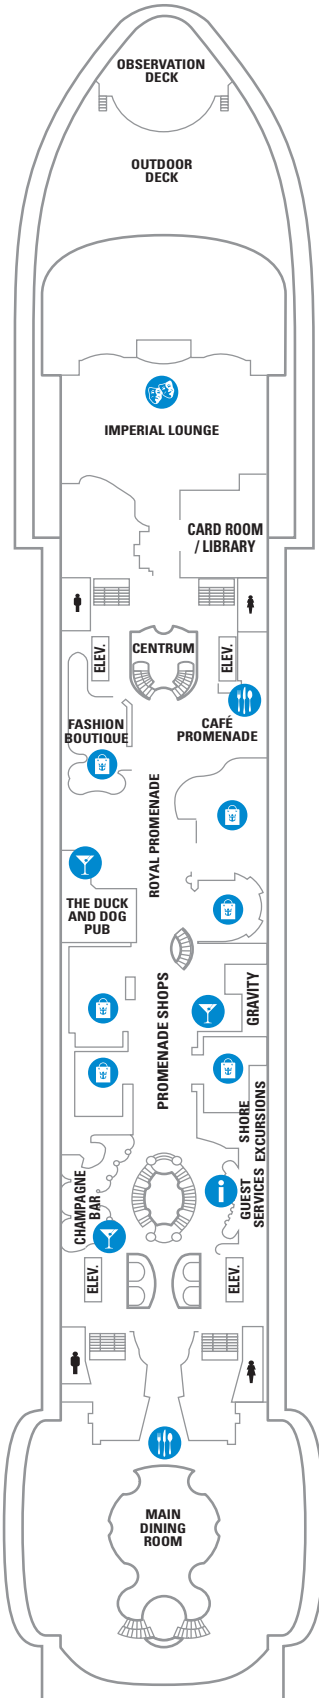

DECK 5

DECK 4

DECK 3

OCEAN VIEW 1N 2N 3N 8N
INTERIOR 6V