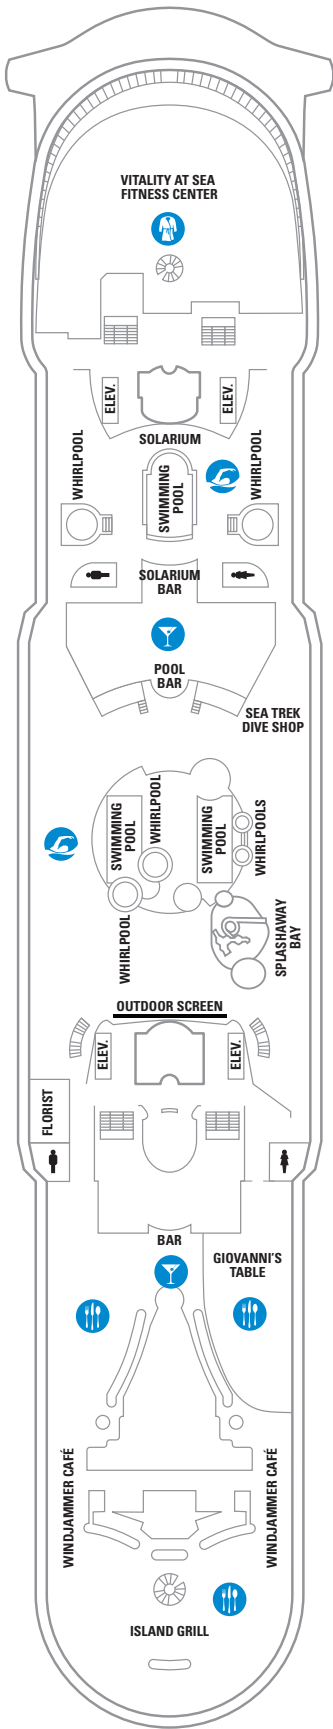

DECK 15

DECK 14

DECK 12

DECK 13

LEGENDS

- △ Stateroom with sofa bed
- * Stateroom has third Pullman bed available
- † Stateroom has third and fourth Pullman beds available
- ◆ Stateroom with sofa bed and third Pullman bed available
- ‡ Stateroom has four additional Pullman beds available
- ‡ Connecting staterooms
- ♿ Indicates accessible staterooms
- ▣ Stateroom has an obstructed view

- Dining Venue
- Entertainment Area
- Bars & Lounges
- Kids & Teens Area
- Pool
- Spa
- Fitness
- Running Track
- Rock climbing
- FlowRider®
- Information
- Conference Center
- Shopping
- Casino

DECK 11

DECK 10

SUITES RS OS GS J3 J4
 BALCONY 3B 4B 6D
 INTERIOR 1V 2V 3V 4V

DECK 9

SUITES GT J3 J4
 BALCONY 1B 2B 3B 4B 6D
 OCEAN VIEW 1K 1M 4M 8N
 INTERIOR 1V 2V 3V 4V

DECK 8

SUITES **GT**
 BALCONY **2B 3B 4B 1D 2D 5D 6D**
 OCEAN VIEW **1K 1M**
 INTERIOR **1T 3V 4V**

INTERIOR

- 1T** **Promenade View Interior** - A view of the Royal Promenade with bowed windows, two twin beds that convert to Royal King and private bathroom. Stateroom: 167 sq. ft.
- 1T** **Promenade View Interior - Accessible** - A view of the Royal Promenade with bowed windows, two twin beds that convert to Royal King and private bathroom. Stateroom: 256 sq. ft.
- 1V 2V 3V 4V 6V** **Interior** - Two twin beds that convert to Royal King sitting area with sofa, vanity area, and bathroom. Stateroom: 160 sq. ft.
- 1V 3V** **Interior - Accessible** - Two twin beds that convert to Royal King and private bathroom. Stateroom: 256 sq. ft.
- 2W** **Studio Interior** - One twin bed, vanity area, and bathroom. (106 sq. ft.) Accommodates 1 guest. Stateroom: 106 sq. ft.