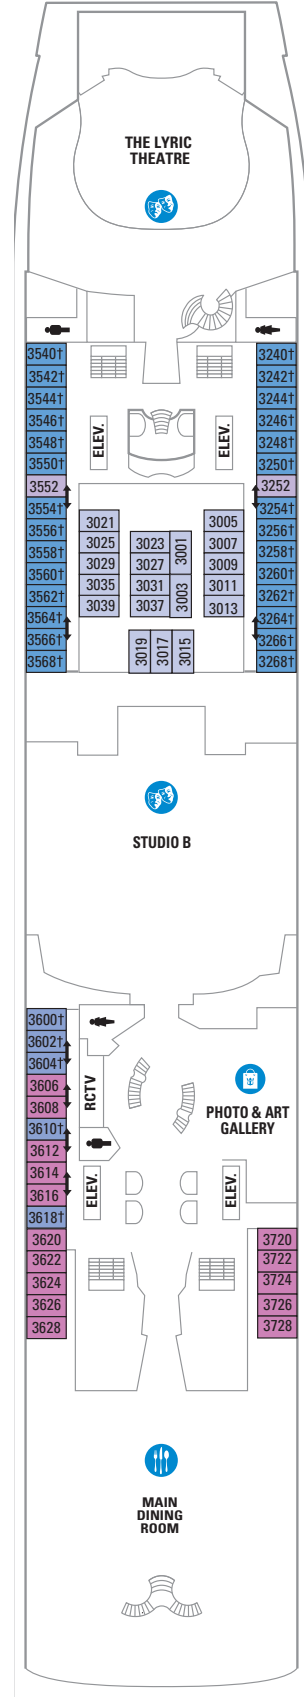

DECK 3

OCEAN VIEW 1N 2N 3N 8N
INTERIOR 6V