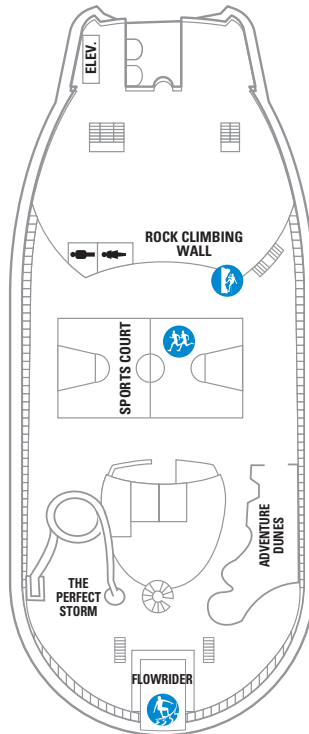

DECK 15

DECK 14

DECK 12

DECK 13

LEGENDS

- △ Stateroom with sofa bed
- * Stateroom has third Pullman bed available
- † Stateroom has third and fourth Pullman beds available
- ◆ Stateroom with sofa bed and third Pullman bed available
- ‡ Stateroom has four additional Pullman beds available
- ‡ Connecting staterooms
- ♿ Indicates accessible staterooms
- ▣ Stateroom has an obstructed view

- Dining Venue
- Entertainment Area
- Bars & Lounges
- Kids & Teens Area
- Pool
- Spa
- Fitness
- Running Track
- Rock climbing
- FlowRider®
- Information
- Conference Center
- Shopping
- Casino

DECK 11

OCEAN VIEW

- 1K** **Ultra Spacious Ocean View** - Two twin beds that convert to Royal King, two Pullman beds in separate area, separate sitting area with sofa bed and bathroom. Stateroom: 328 sq. ft.
- 1M 4M** **Spacious Ocean View** - Two twin beds that convert to Royal King, sitting area with sofa, vanity area and bathroom. Stateroom: 211 sq. ft.
- 1N 2N 3N 8N** **Ocean View** - Two twin beds that convert to Royal King and private bathroom. Stateroom: 161 sq. ft.
- 1N** **Ocean View - Accessible** - Two twin beds that convert to Royal King and private bathroom. Stateroom: 276 sq. ft.

INTERIOR

- 1T** **Promenade View Interior** - A view of the Royal Promenade with bowed windows, two twin beds that convert to Royal King and private bathroom. Stateroom: 167 sq. ft.
- 1T** **Promenade View Interior - Accessible** - A view of the Royal Promenade with bowed windows, two twin beds that convert to Royal King and private bathroom. Stateroom: 256 sq. ft.
- 1V 2V 3V 4V 6V** **Interior** - Two twin beds that convert to Royal King sitting area with sofa, vanity area, and bathroom. Stateroom: 160 sq. ft.
- 1V 3V** **Interior - Accessible** - Two twin beds that convert to Royal King and private bathroom. Stateroom: 256 sq. ft.
- 2W** **Studio Interior** - One twin bed, vanity area, and bathroom. (106 sq. ft.) Accommodates 1 guest. Stateroom: 106 sq. ft.