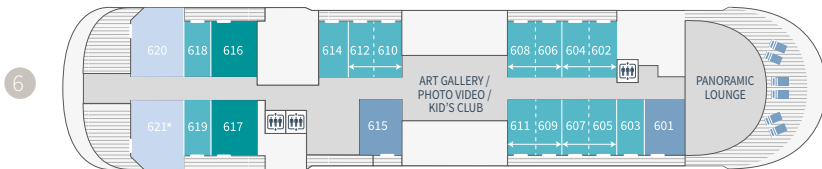

Deck Plans*

*Aboard *Le Lapérouse* and *Le Champlain*, the Owner Suite is located on deck 6 (Suite 621)

**Aboard *Le Lapérouse* and *Le Champlain*, the Suite 535 located on deck 5 is a Grand Deluxe Suite.

7 Fitness - Ponant Yacht Spa - Sundeck

6 Panoramic lounge - 14 Prestige Staterooms (including 10 Prestige Staterooms convertible into 5 Luxury Suites) - 2 Deluxe Suites - 2 Privilege Suites - 2 Grand Deluxe Suites (except aboard *Le Lapérouse* and *Le Champlain*: 1 Grand Deluxe Suite and 1 Owner's Suite)

5 Bridge - 29 Prestige Staterooms (including 1 for person of reduced mobility and 26 Prestige Staterooms convertible into 13 Prestige Suites) - 1 Deluxe Suite - 2 Privilege Suites - 1 Grand Deluxe Suite and 1 Owner's Suite (except aboard *Le Lapérouse* and *Le Champlain*: 2 Grand Deluxe Suites)

4 Restaurant - 23 Prestige Staterooms (including 1 for person of reduced mobility) - 1 Deluxe Suite

3 Reception Desk - Excursion Desk - Main Lounge - Pool Deck - Shop - Medical Centre - Theatre - 13 Deluxe Staterooms - 1 Deluxe Suite