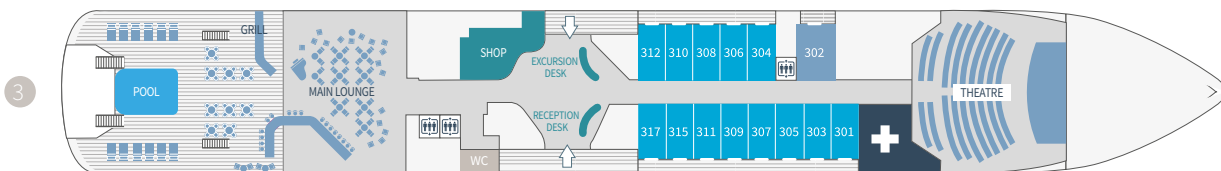

Deck Plans*

*Aboard *Le Lapérouse* and *Le Champlain*, the Owner Suite is located on deck 6 (Suite 621)

**Aboard *Le Lapérouse* and *Le Champlain*, the Suite 535 located on deck 5 is a Grand Deluxe Suite.

7 Fitness - Ponant Yacht Spa - Sundeck

6 Panoramic lounge - 14 Prestige Staterooms (including 10 Prestige Staterooms convertible into 5 Luxury Suites) - 2 Deluxe Suites - 2 Privilege Suites - 2 Grand Deluxe Suites (except aboard *Le Lapérouse* and *Le Champlain*: 1 Grand Deluxe Suite and 1 Owner's Suite)

5 Bridge - 29 Prestige Staterooms (including 1 for person of reduced mobility and 26 Prestige Staterooms convertible into 13 Prestige Suites) - 1 Deluxe Suite - 2 Privilege Suites - 1 Grand Deluxe Suite and 1 Owner's Suite (except aboard *Le Lapérouse* and *Le Champlain*: 2 Grand Deluxe Suites)