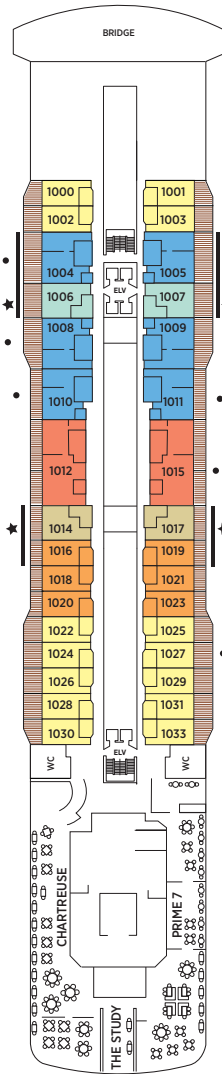

Seven Seas Splendor® DECK PLANS

DECK 4

DECK 5

DECK 6

DECK 7

DECK 8

- | | |
|---------------------|-------------------------|
| RS REGENT SUITE | D CONCIERGE SUITE |
| MS MASTER SUITE | E CONCIERGE SUITE |
| GS GRAND SUITE | F1 SUPERIOR SUITE |
| SP SPLENDOR SUITE | F2 SUPERIOR SUITE |
| SS SEVEN SEAS SUITE | G1 DELUXE VERANDA SUITE |
| A PENTHOUSE SUITE | G2 DELUXE VERANDA SUITE |
| B PENTHOUSE SUITE | H VERANDA SUITE |
| C PENTHOUSE SUITE | |

OVERALL LENGTH . . . 735 ft.
 BEAM (WIDTH) 102 ft.
 DRAFT 23 ft.
 SUITES 375
 GUESTS 750
 OFFICERS European
 CREW 542 International
 GUEST DECKS 10
 *GROSS TONNAGE . . . 55,254
 CRUISING SPEED 19.5 Knots
 SHIP'S REGISTRY Marshall Islands

DECK 9

DECK 10

DECK 11

DECK 12

DECK 14

- + 2-bedroom suite accommodates up to 6 guests
- Convertible sofa bed
- ♿ Wheelchair accessible suites 822, 823, and 916 have shower stall instead of bathtub
- Connecting suites
- ★ Bathroom features a glass-enclosed shower instead of bathtub in category A, B, C, G1, G2 and H