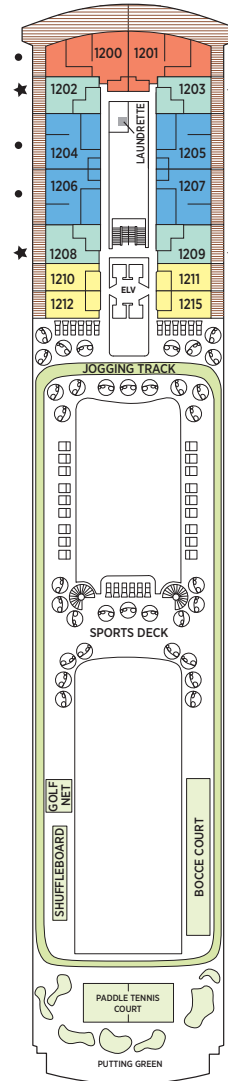

Seven Seas Splendor® DECK PLANS

DECK 4

DECK 5

DECK 6

DECK 7

DECK 8

- | | |
|---------------------|-------------------------|
| RS REGENT SUITE | D CONCIERGE SUITE |
| MS MASTER SUITE | E CONCIERGE SUITE |
| GS GRAND SUITE | F1 SUPERIOR SUITE |
| SP SPLENDOR SUITE | F2 SUPERIOR SUITE |
| SS SEVEN SEAS SUITE | G1 DELUXE VERANDA SUITE |
| A PENTHOUSE SUITE | G2 DELUXE VERANDA SUITE |
| B PENTHOUSE SUITE | H VERANDA SUITE |
| C PENTHOUSE SUITE | |

OVERALL LENGTH . . . 735 ft.
 BEAM (WIDTH) 102 ft.
 DRAFT 23 ft.
 SUITES 375
 GUESTS 750
 OFFICERS European
 CREW 542 International
 GUEST DECKS 10
 *GROSS TONNAGE . . . 55,254
 CRUISING SPEED 19.5 Knots
 SHIP'S REGISTRY Marshall Islands

DECK 9

DECK 10

DECK 11

DECK 12

DECK 14

- + 2-bedroom suite accommodates up to 6 guests
- Convertible sofa bed
- ♿ Wheelchair accessible suites 822, 823, and 916 have shower stall instead of bathtub
- Connecting suites
- ★ Bathroom features a glass-enclosed shower instead of bathtub in category A, B, C, G1, G2 and H

*Estimated gross tonnage
 Up to one rollaway bed can be added to most suites, please inquire at time of booking.