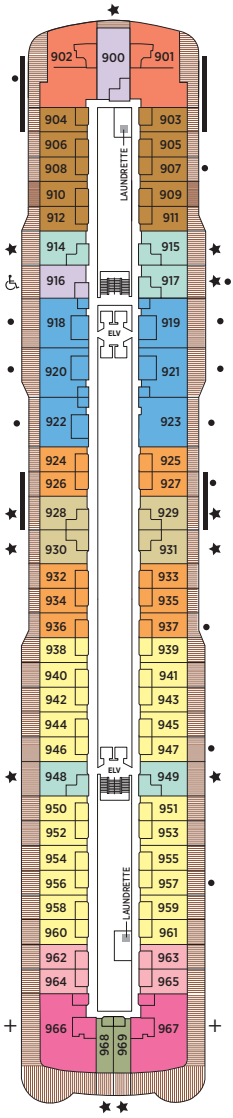

Seven Seas Splendor® DECK PLANS

DECK 4

DECK 5

DECK 6

DECK 7

DECK 8

- | | |
|---------------------|-------------------------|
| RS REGENT SUITE | D CONCIERGE SUITE |
| MS MASTER SUITE | E CONCIERGE SUITE |
| GS GRAND SUITE | F1 SUPERIOR SUITE |
| SP SPLENDOR SUITE | F2 SUPERIOR SUITE |
| SS SEVEN SEAS SUITE | G1 DELUXE VERANDA SUITE |
| A PENTHOUSE SUITE | G2 DELUXE VERANDA SUITE |
| B PENTHOUSE SUITE | H VERANDA SUITE |
| C PENTHOUSE SUITE | |

OVERALL LENGTH . . . 735 ft.
 BEAM (WIDTH) 102 ft.
 DRAFT 23 ft.
 SUITES 375
 GUESTS 750
 OFFICERS European
 CREW 542 International
 GUEST DECKS 10
 *GROSS TONNAGE . . . 55,254
 CRUISING SPEED 19.5 Knots
 SHIP'S REGISTRY Marshall Islands

DECK 9

DECK 10

DECK 11

DECK 12

DECK 14

- + 2-bedroom suite accommodates up to 6 guests
- Convertible sofa bed
- ♿ Wheelchair accessible suites 822, 823, and 916 have shower stall instead of bathtub
- Connecting suites
- ★ Bathroom features a glass-enclosed shower instead of bathtub in category A, B, C, G1, G2 and H

*Estimated gross tonnage
 Up to one rollaway bed can be added to most suites, please inquire at time of booking.