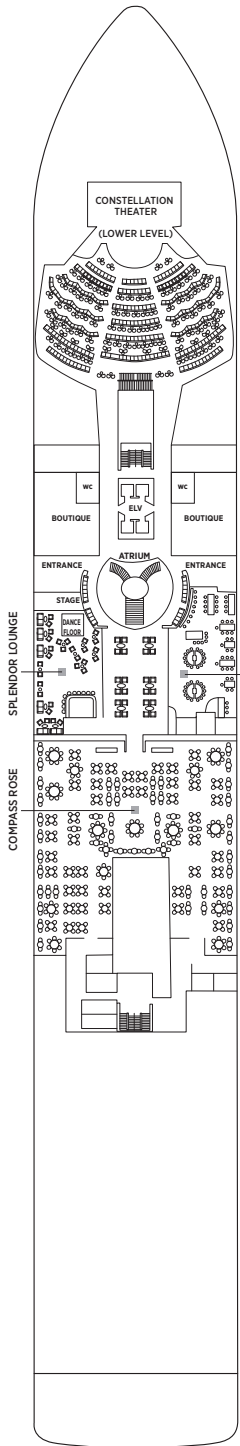

Seven Seas Splendor® DECK PLANS

DECK 4

DECK 5

DECK 6

DECK 7

DECK 8

- | | |
|---------------------|-------------------------|
| RS REGENT SUITE | D CONCIERGE SUITE |
| MS MASTER SUITE | E CONCIERGE SUITE |
| GS GRAND SUITE | F1 SUPERIOR SUITE |
| SP SPLENDOR SUITE | F2 SUPERIOR SUITE |
| SS SEVEN SEAS SUITE | G1 DELUXE VERANDA SUITE |
| A PENTHOUSE SUITE | G2 DELUXE VERANDA SUITE |
| B PENTHOUSE SUITE | H VERANDA SUITE |
| C PENTHOUSE SUITE | |

OVERALL LENGTH . . . 735 ft.
 BEAM (WIDTH) 102 ft.
 DRAFT 23 ft.
 SUITES 375
 GUESTS 750
 OFFICERS European
 CREW 542 International
 GUEST DECKS 10
 *GROSS TONNAGE . . . 55,254
 CRUISING SPEED 19.5 Knots
 SHIP'S REGISTRY Marshall Islands

DECK 9

DECK 10

DECK 11

DECK 12

DECK 14

- + 2-bedroom suite accommodates up to 6 guests
- Convertible sofa bed
- ♿ Wheelchair accessible suites 822, 823, and 916 have shower stall instead of bathtub
- Connecting suites
- ★ Bathroom features a glass-enclosed shower instead of bathtub in category A, B, C, G1, G2 and H