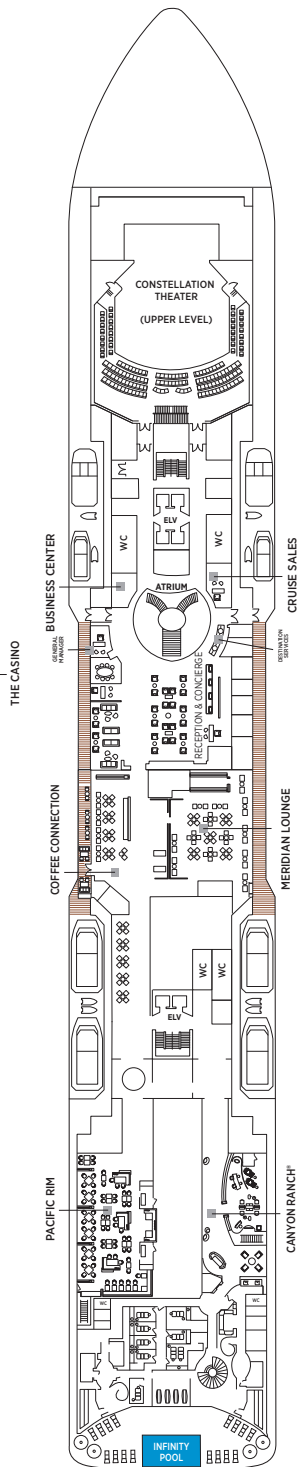

Seven Seas Splendor® DECK PLANS

DECK 4

DECK 5

DECK 6

DECK 7

DECK 8

- | | |
|---------------------|-------------------------|
| RS REGENT SUITE | D CONCIERGE SUITE |
| MS MASTER SUITE | E CONCIERGE SUITE |
| GS GRAND SUITE | F1 SUPERIOR SUITE |
| SP SPLENDOR SUITE | F2 SUPERIOR SUITE |
| SS SEVEN SEAS SUITE | G1 DELUXE VERANDA SUITE |
| A PENTHOUSE SUITE | G2 DELUXE VERANDA SUITE |
| B PENTHOUSE SUITE | H VERANDA SUITE |
| C PENTHOUSE SUITE | |

OVERALL LENGTH . . . 735 ft.
 BEAM (WIDTH) 102 ft.
 DRAFT 23 ft.
 SUITES 375
 GUESTS 750
 OFFICERS European
 CREW 542 International
 GUEST DECKS 10
 *GROSS TONNAGE . . . 55,254
 CRUISING SPEED 19.5 Knots
 SHIP'S REGISTRY Marshall Islands

DECK 9

DECK 10

DECK 11

DECK 12

DECK 14

- + 2-bedroom suite accommodates up to 6 guests
- Convertible sofa bed
- ♿ Wheelchair accessible suites 822, 823, and 916 have shower stall instead of bathtub
- Connecting suites
- ★ Bathroom features a glass-enclosed shower instead of bathtub in category A, B, C, G1, G2 and H