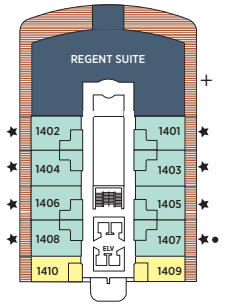

Seven Seas Splendor® DECK PLANS

DECK 4

DECK 5

DECK 6

DECK 7

DECK 8

- | | |
|---------------------|-------------------------|
| RS REGENT SUITE | D CONCIERGE SUITE |
| MS MASTER SUITE | E CONCIERGE SUITE |
| GS GRAND SUITE | F1 SUPERIOR SUITE |
| SP SPLENDOR SUITE | F2 SUPERIOR SUITE |
| SS SEVEN SEAS SUITE | G1 DELUXE VERANDA SUITE |
| A PENTHOUSE SUITE | G2 DELUXE VERANDA SUITE |
| B PENTHOUSE SUITE | H VERANDA SUITE |
| C PENTHOUSE SUITE | |

OVERALL LENGTH . . . 735 ft.
 BEAM (WIDTH) 102 ft.
 DRAFT 23 ft.
 SUITES 375
 GUESTS 750
 OFFICERS European
 CREW 542 International
 GUEST DECKS 10
 *GROSS TONNAGE . . . 55,254
 CRUISING SPEED 19.5 Knots
 SHIP'S REGISTRY Marshall Islands

DECK 9

DECK 10

DECK 11

DECK 12

DECK 14

- + 2-bedroom suite accommodates up to 6 guests
- Convertible sofa bed
- ♿ Wheelchair accessible suites 822, 823, and 916 have shower stall instead of bathtub
- Connecting suites
- ★ Bathroom features a glass-enclosed shower instead of bathtub in category A, B, C, G1, G2 and H