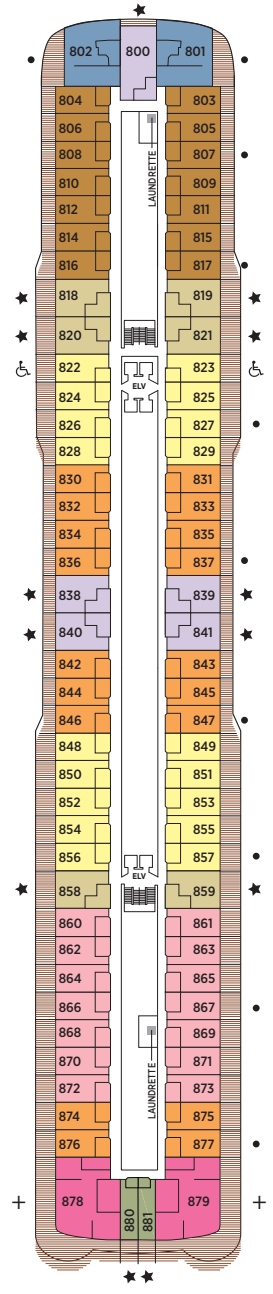

Seven Seas Splendor® DECK PLANS

DECK 4

DECK 5

DECK 6

DECK 7

DECK 8

- | | |
|---------------------|-------------------------|
| RS REGENT SUITE | D CONCIERGE SUITE |
| MS MASTER SUITE | E CONCIERGE SUITE |
| GS GRAND SUITE | F1 SUPERIOR SUITE |
| SP SPLENDOR SUITE | F2 SUPERIOR SUITE |
| SS SEVEN SEAS SUITE | G1 DELUXE VERANDA SUITE |
| A PENTHOUSE SUITE | G2 DELUXE VERANDA SUITE |
| B PENTHOUSE SUITE | H VERANDA SUITE |
| C PENTHOUSE SUITE | |

OVERALL LENGTH . . . 735 ft.
 BEAM (WIDTH) 102 ft.
 DRAFT 23 ft.
 SUITES 375
 GUESTS 750
 OFFICERS European
 CREW 542 International
 GUEST DECKS 10
 *GROSS TONNAGE . . . 55,254
 CRUISING SPEED 19.5 Knots
 SHIP'S REGISTRY Marshall Islands

DECK 9

DECK 10

DECK 11

DECK 12

DECK 14

- + 2-bedroom suite accommodates up to 6 guests
- Convertible sofa bed
- ♿ Wheelchair accessible suites 822, 823, and 916 have shower stall instead of bathtub
- Connecting suites
- ★ Bathroom features a glass-enclosed shower instead of bathtub in category A, B, C, G1, G2 and H

*Estimated gross tonnage
 Up to one rollaway bed can be added to most suites, please inquire at time of booking.