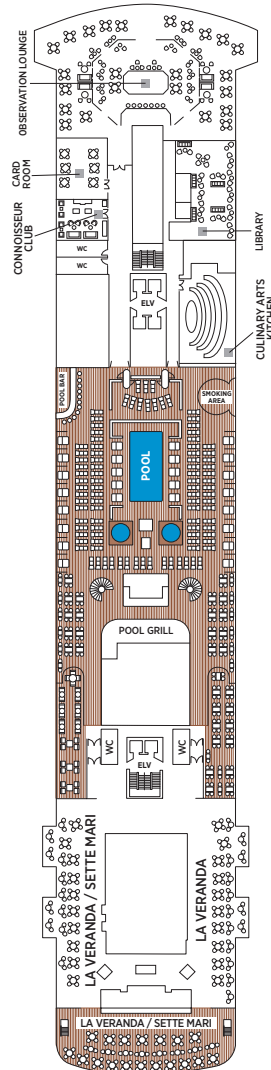

Seven Seas Splendor® DECK PLANS

DECK 4

DECK 5

DECK 6

DECK 7

DECK 8

- | | |
|---------------------|-------------------------|
| RS REGENT SUITE | D CONCIERGE SUITE |
| MS MASTER SUITE | E CONCIERGE SUITE |
| GS GRAND SUITE | F1 SUPERIOR SUITE |
| SP SPLENDOR SUITE | F2 SUPERIOR SUITE |
| SS SEVEN SEAS SUITE | G1 DELUXE VERANDA SUITE |
| A PENTHOUSE SUITE | G2 DELUXE VERANDA SUITE |
| B PENTHOUSE SUITE | H VERANDA SUITE |
| C PENTHOUSE SUITE | |

OVERALL LENGTH . . . 735 ft.
 BEAM (WIDTH) 102 ft.
 DRAFT 23 ft.
 SUITES 375
 GUESTS 750
 OFFICERS European
 CREW 542 International
 GUEST DECKS 10
 *GROSS TONNAGE . . . 55,254
 CRUISING SPEED 19.5 Knots
 SHIP'S REGISTRY Marshall Islands

DECK 9

DECK 10

DECK 11

DECK 12

DECK 14

- + 2-bedroom suite accommodates up to 6 guests
- Convertible sofa bed
- ♿ Wheelchair accessible suites 822, 823, and 916 have shower stall instead of bathtub
- Connecting suites
- ★ Bathroom features a glass-enclosed shower instead of bathtub in category A, B, C, G1, G2 and H