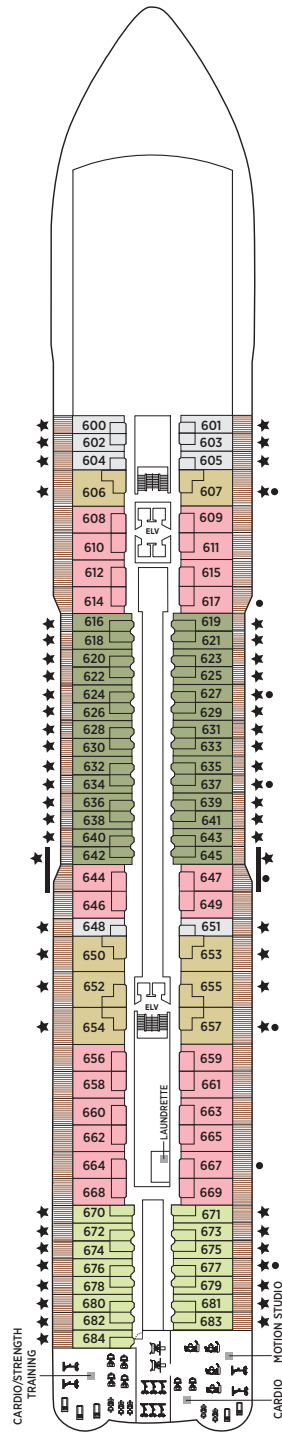

Seven Seas Splendor® DECK PLANS

DECK 4

DECK 5

DECK 6

DECK 7

DECK 8

- | | |
|---------------------|-------------------------|
| RS REGENT SUITE | D CONCIERGE SUITE |
| MS MASTER SUITE | E CONCIERGE SUITE |
| GS GRAND SUITE | F1 SUPERIOR SUITE |
| SP SPLENDOR SUITE | F2 SUPERIOR SUITE |
| SS SEVEN SEAS SUITE | G1 DELUXE VERANDA SUITE |
| A PENTHOUSE SUITE | G2 DELUXE VERANDA SUITE |
| B PENTHOUSE SUITE | H VERANDA SUITE |
| C PENTHOUSE SUITE | |

OVERALL LENGTH . . . 735 ft.
 BEAM (WIDTH) 102 ft.
 DRAFT 23 ft.
 SUITES 375
 GUESTS 750
 OFFICERS European
 CREW 542 International
 GUEST DECKS 10
 *GROSS TONNAGE . . . 55,254
 CRUISING SPEED 19.5 Knots
 SHIP'S REGISTRY Marshall Islands

DECK 9

DECK 10

DECK 11

DECK 12

DECK 14

- + 2-bedroom suite accommodates up to 6 guests
- Convertible sofa bed
- ♿ Wheelchair accessible suites 822, 823, and 916 have shower stall instead of bathtub
- Connecting suites
- ★ Bathroom features a glass-enclosed shower instead of bathtub in category A, B, C, G1, G2 and H