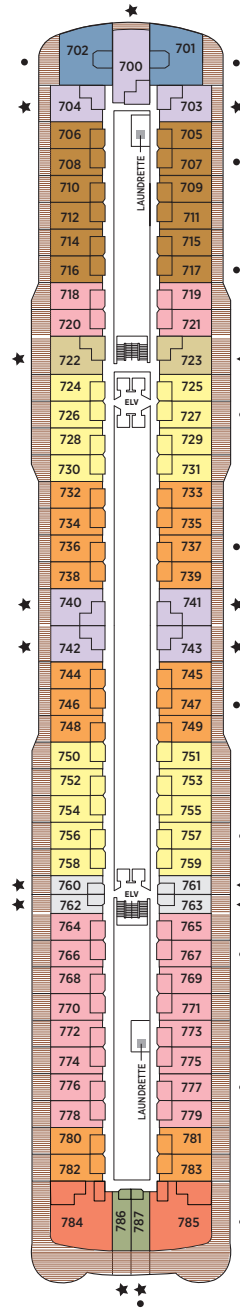

Seven Seas Splendor® DECK PLANS

DECK 4

DECK 5

DECK 6

DECK 7

DECK 8

- | | |
|---------------------|-------------------------|
| RS REGENT SUITE | D CONCIERGE SUITE |
| MS MASTER SUITE | E CONCIERGE SUITE |
| GS GRAND SUITE | F1 SUPERIOR SUITE |
| SP SPLENDOR SUITE | F2 SUPERIOR SUITE |
| SS SEVEN SEAS SUITE | G1 DELUXE VERANDA SUITE |
| A PENTHOUSE SUITE | G2 DELUXE VERANDA SUITE |
| B PENTHOUSE SUITE | H VERANDA SUITE |
| C PENTHOUSE SUITE | |

OVERALL LENGTH . . . 735 ft.
 BEAM (WIDTH) 102 ft.
 DRAFT 23 ft.
 SUITES 375
 GUESTS 750
 OFFICERS European
 CREW 542 International
 GUEST DECKS 10
 *GROSS TONNAGE . . . 55,254
 CRUISING SPEED 19.5 Knots
 SHIP'S REGISTRY Marshall Islands

DECK 9

DECK 10

DECK 11

DECK 12

DECK 14

- + 2-bedroom suite accommodates up to 6 guests
- Convertible sofa bed
- ♿ Wheelchair accessible suites 822, 823, and 916 have shower stall instead of bathtub
- Connecting suites
- ★ Bathroom features a glass-enclosed shower instead of bathtub in category A, B, C, G1, G2 and H

*Estimated gross tonnage
 Up to one rollaway bed can be added to most suites, please inquire at time of booking.