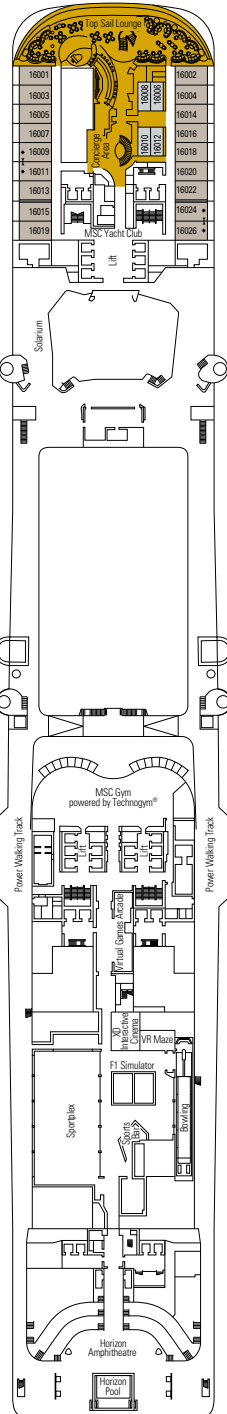

DECK PLANS & ACCOMMODATIONS

2.241 CABINS
6.334 GUESTS

GALLERIA GRANDIOSA

DECK 4
PICASSO

DECK 5
CARAVAGGIO

DECK 6
LEONARDO DA VINCI

DECK 7
MICHELANGELO

DECK 8
MONET

THÉÂTRE LA COMÉDIE

BUTCHER'S CUT

DECK 9
VAN GOGH

DECK 10
MIRÓ

DECK 11
DALÍ

DECK 12
RAFFAELLO

DECK 13
GOYA

DECK 14
MAGRITTE

- Degas Deck 19
- Gauguin Deck 18
- Velázquez Deck 16
- Cézanne Deck 15
- Magritte Deck 14
- Goya Deck 13
- Raffaello Deck 12
- Dalí Deck 11
- Miró Deck 10
- Van Gogh Deck 9
- Monet Deck 8
- Michelangelo Deck 7
- Leonardo da Vinci Deck 6
- Caravaggio Deck 5
- Picasso Deck 4

MSC YACHT CLUB

2.421 Cabins

Royal Suites	2
Deluxe Suites*	78
Interior Suites	15
Duplex Suites	8
Suites	34
Balcony*	1.354
Ocean View	160
Interior*	755
Interior Studio	15

*Including cabins for guests with disabilities or reduced mobility.