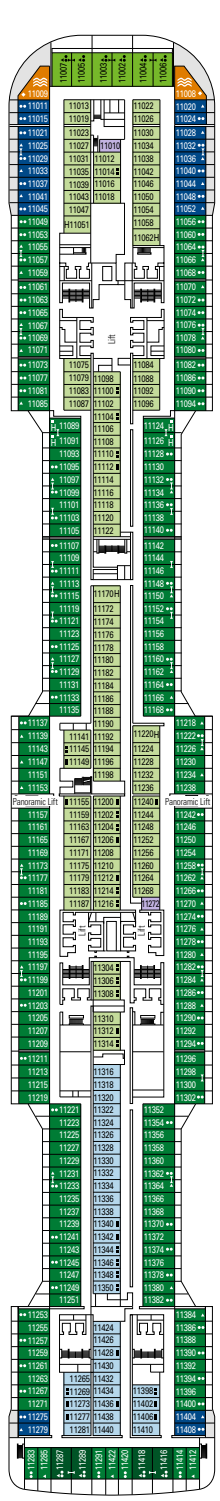

DECK PLANS & ACCOMMODATIONS

2.241 CABINS
6.334 GUESTS

GALLERIA GRANDIOSA

DECK 4
PICASSO

DECK 5
CARAVAGGIO

DECK 6
LEONARDO DA VINCI

DECK 7
MICHELANGELO

DECK 8
MONET

THÉÂTRE LA COMÉDIE

BUTCHER'S CUT

DECK 9
VAN GOGH

DECK 10
MIRÓ

DECK 11
DALÍ

DECK 12
RAFFAELLO

DECK 13
GOYA

DECK 14
MAGRITTE

- Degas Deck 19
- Gauguin Deck 18
- Velázquez Deck 16
- Cézanne Deck 15
- Magritte Deck 14
- Goya Deck 13
- Raffaello Deck 12
- Dalí Deck 11
- Miró Deck 10
- Van Gogh Deck 9
- Monet Deck 8
- Michelangelo Deck 7
- Leonardo da Vinci Deck 6
- Caravaggio Deck 5
- Picasso Deck 4