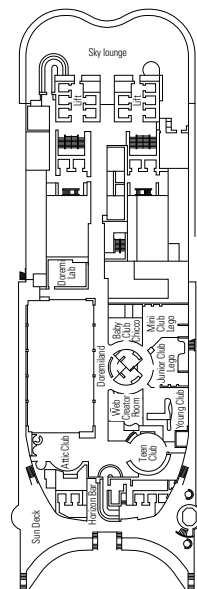

DECK PLANS & ACCOMMODATIONS

2.241 CABINS
6.334 GUESTS

GALLERIA GRANDIOSA

DECK 4
PICASSO

DECK 5
CARAVAGGIO

DECK 6
LEONARDO DA VINCI

DECK 7
MICHELANGELO

DECK 8
MONET

THÉÂTRE LA COMÉDIE

BUTCHER'S CUT

DECK 9
VAN GOGH

DECK 10
MIRÓ

DECK 11
DALÍ

DECK 12
RAFFAELLO

DECK 13
GOYA

DECK 14
MAGRITTE

MSC YACHT CLUB

2.421 Cabins

Royal Suites	2
Deluxe Suites*	78
Interior Suites	15
Duplex Suites	8
Suites	34
Balcony*	1.354
Ocean View	160
Interior*	755
Interior Studio	15

*Including cabins for guests with disabilities or reduced mobility.

AUREA > Balcony
AUREA > Suite
AUREA > Duplex

MSC YACHT CLUB > Interior Suite
MSC YACHT CLUB > Deluxe Suite
MSC YACHT CLUB > Royal Suite

- All cabins have one double bed convertible to two single beds.
- 3rd and 4th beds available in all categories except for Interior Studio, MSC Yacht Club Interior Suite, Ocean View Bella and Suite Fantastica.
- 5th bed available in Ocean View Bella and Suite Fantastica.
- Cabins 13245, 13342, 14213, 14256 have only bunk bed.
- ° Single cabin with reduced size bed (140x200cm).
- °° Reduced size bed (140x200cm).
- ** This symbol indicates only some of the available combinations of family cabins.