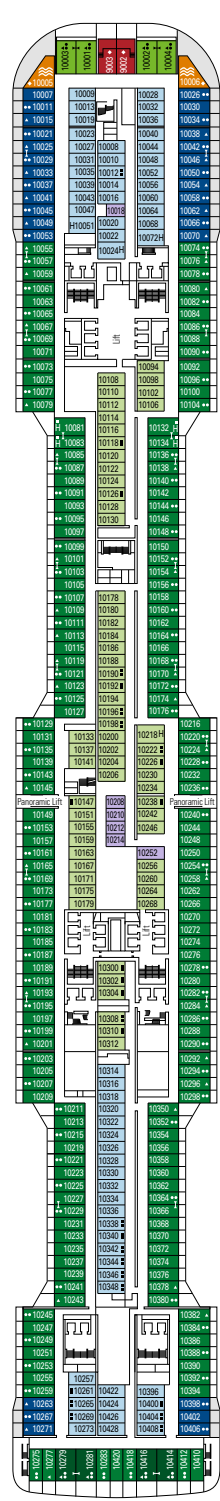

DECK PLANS & ACCOMMODATIONS

2.241 CABINS
6.334 GUESTS

GALLERIA GRANDIOSA

DECK 4
PICASSO

DECK 5
CARAVAGGIO

DECK 6
LEONARDO DA VINCI

DECK 7
MICHELANGELO

DECK 8
MONET

THÉÂTRE LA COMÉDIE

BUTCHER'S CUT

DECK 9
VAN GOGH

DECK 10
MIRÓ

DECK 11
DALÍ

DECK 12
RAFFAELLO

DECK 13
GOYA

DECK 14
MAGRITTE

- Degas Deck 19
- Gauguin Deck 18
- Velázquez Deck 16
- Cézanne Deck 15
- Magritte Deck 14
- Goya Deck 13
- Raffaello Deck 12
- Dalí Deck 11
- Miró Deck 10
- Van Gogh Deck 9
- Monet Deck 8
- Michelangelo Deck 7
- Leonardo da Vinci Deck 6
- Caravaggio Deck 5
- Picasso Deck 4

MSC YACHT CLUB

2.421 Cabins

Royal Suites	2
Deluxe Suites*	78
Interior Suites	15
Duplex Suites	8
Suites	34
Balcony*	1.354
Ocean View	160
Interior*	755
Interior Studio	15

*Including cabins for guests with disabilities or reduced mobility.