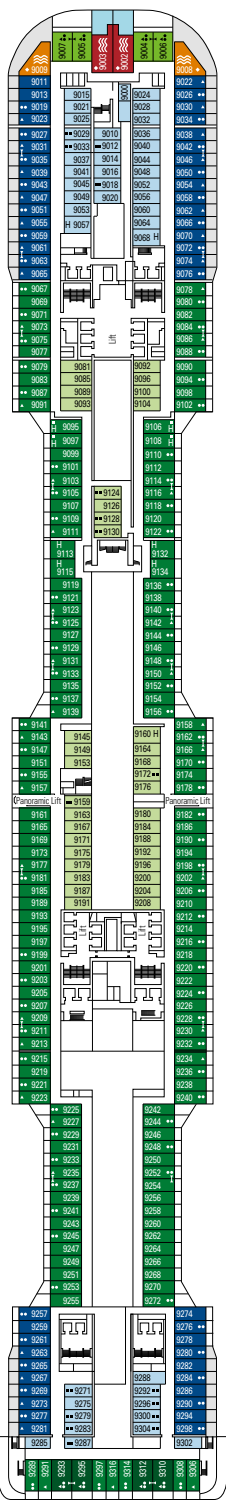

DECK PLANS & ACCOMMODATIONS

2.241 CABINS
6.334 GUESTS

GALLERIA GRANDIOSA

DECK 4
PICASSO

DECK 5
CARAVAGGIO

DECK 6
LEONARDO DA VINCI

DECK 7
MICHELANGELO

DECK 8
MONET

THÉÂTRE LA COMÉDIE

BUTCHER'S CUT

DECK 9
VAN GOGH

DECK 10
MIRÓ

DECK 11
DALÍ

DECK 12
RAFFAELLO

DECK 13
GOYA

DECK 14
MAGRITTE

- Degas Deck 19
- Gauguin Deck 18
- Velázquez Deck 16
- Cézanne Deck 15
- Magritte Deck 14
- Goya Deck 13
- Raffaello Deck 12
- Dalí Deck 11
- Miró Deck 10
- Van Gogh Deck 9
- Monet Deck 8
- Michelangelo Deck 7
- Leonardo da Vinci Deck 6
- Caravaggio Deck 5
- Picasso Deck 4

MSC YACHT CLUB

2.421 Cabins

Royal Suites	2
Deluxe Suites*	78
Interior Suites	15
Duplex Suites	8
Suites	34
Balcony*	1.354
Ocean View	160
Interior*	755
Interior Studio	15

*Including cabins for guests with disabilities or reduced mobility.