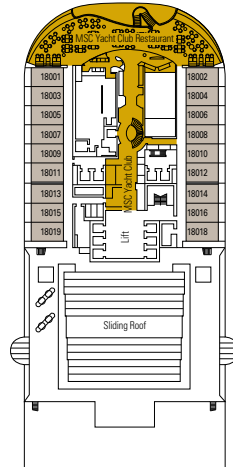

DECK PLANS & ACCOMMODATIONS

2.241 CABINS
6.334 GUESTS

GALLERIA GRANDIOSA

DECK 4
PICASSO

DECK 5
CARAVAGGIO

DECK 6
LEONARDO DA VINCI

DECK 7
MICHELANGELO

DECK 8
MONET

THÉÂTRE LA COMÉDIE

BUTCHER'S CUT

DECK 9
VAN GOGH

DECK 10
MIRÓ

DECK 11
DALÍ

DECK 12
RAFFAELLO

DECK 13
GOYA

DECK 14
MAGRITTE

MSC YACHT CLUB

2.421 Cabins

Royal Suites	2
Deluxe Suites*	78
Interior Suites	15
Duplex Suites	8
Suites	34
Balcony*	1.354
Ocean View	160
Interior*	755
Interior Studio	15

*Including cabins for guests with disabilities or reduced mobility.