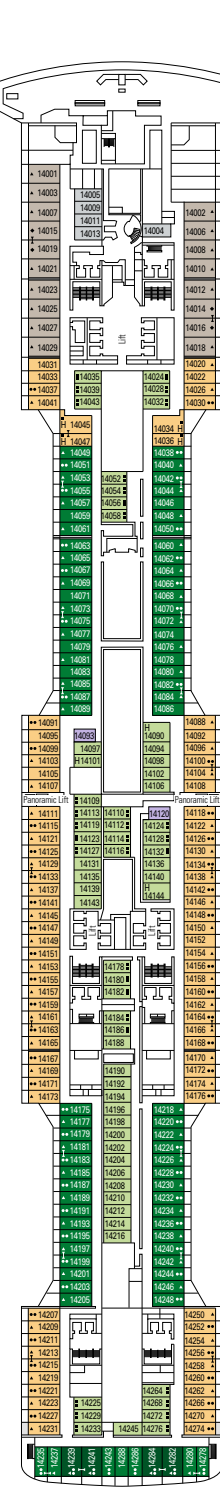

DECK PLANS & ACCOMMODATIONS

2.241 CABINS
6.334 GUESTS

GALLERIA GRANDIOSA

DECK 4
PICASSO

DECK 5
CARAVAGGIO

DECK 6
LEONARDO DA VINCI

DECK 7
MICHELANGELO

DECK 8
MONET

THÉÂTRE LA COMÉDIE

BUTCHER'S CUT

DECK 9
VAN GOGH

DECK 10
MIRÓ

DECK 11
DALÍ

DECK 12
RAFFAELLO

DECK 13
GOYA

DECK 14
MAGRITTE

- Degas Deck 19
- Gauguin Deck 18
- Velázquez Deck 16
- Cézanne Deck 15
- Magritte Deck 14
- Goya Deck 13
- Raffaello Deck 12
- Dalí Deck 11
- Miró Deck 10
- Van Gogh Deck 9
- Monet Deck 8
- Michelangelo Deck 7
- Leonardo da Vinci Deck 6
- Caravaggio Deck 5
- Picasso Deck 4