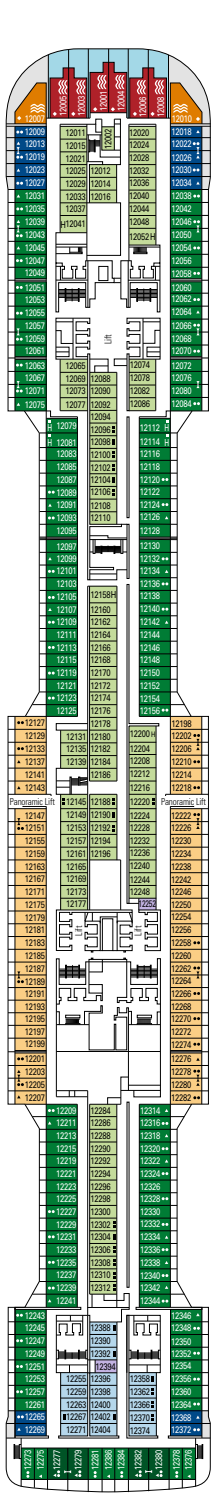

DECK PLANS & ACCOMMODATIONS

2.241 CABINS
6.334 GUESTS

GALLERIA GRANDIOSA

DECK 4
PICASSO

DECK 5
CARAVAGGIO

DECK 6
LEONARDO DA VINCI

DECK 7
MICHELANGELO

DECK 8
MONET

THÉÂTRE LA COMÉDIE

BUTCHER'S CUT

DECK 9
VAN GOGH

DECK 10
MIRÓ

DECK 11
DALÍ

DECK 12
RAFFAELLO

DECK 13
GOYA

DECK 14
MAGRITTE

- Degas Deck 19
- Gauguin Deck 18
- Velázquez Deck 16
- Cézanne Deck 15
- Magritte Deck 14
- Goya Deck 13
- Raffaello Deck 12
- Dalí Deck 11
- Miró Deck 10
- Van Gogh Deck 9
- Monet Deck 8
- Michelangelo Deck 7
- Leonardo da Vinci Deck 6
- Caravaggio Deck 5
- Picasso Deck 4