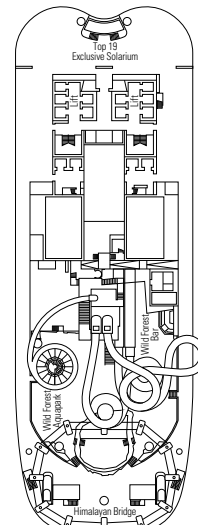

2.421 Cabins

Royal Suites	2
Deluxe Suites*	78
Interior Suites	15
Duplex Suites	8
Suites	34
Balcony*	1.354
Ocean View	160
Interior*	755
Interior Studio	15

*Including cabins for guests with disabilities or reduced mobility.

CABINS CATEGORIES

BELLA > Interior Studio°
BELLA > Interior
BELLA > Ocean View°°
BELLA > Balcony

FANTASTICA > Interior
FANTASTICA > Ocean View
FANTASTICA > Balcony
FANTASTICA > Family cabins**
FANTASTICA > Suite

AUREA > Balcony
AUREA > Suite
AUREA > Duplex

MSC YACHT CLUB > Interior Suite
MSC YACHT CLUB > Deluxe Suite
MSC YACHT CLUB > Royal Suite

- All cabins have one double bed convertible to two single beds.
- 3rd and 4th beds available in all categories except for Interior Studio, MSC Yacht Club Interior Suite, Ocean View Bella and Suite Fantastica.
- 5th bed available in Ocean View Bella and Suite Fantastica.
- Cabins 13245, 13342, 14213, 14256 have only bunk bed.
- ° Single cabin with reduced size bed (140x200cm).
- °° Reduced size bed (140x200cm).
- ** This symbol indicates only some of the available combinations of family cabins.

LEGEND

- ▲ Sofa bed
- Double sofa bed
- 3rd bed is a pullman bed
- 3rd and 4th beds are pullman beds
- ●● Bunk bed or sofa that can be converted into bunk bed (3rd and 4th beds)
- Connecting Cabins
- H Cabin for guests with disabilities or reduced mobility
- ⊕ Whirlpool
- ⊙ Cabins with restricted views
- Balcony with metal balustrade
- Balcony with half glass half metal balustrade

Ship configuration, data and descriptions may be subject to change depending on the season and on the destination and will be verified at the time of booking.

DECK 15
CÉZANNE

DECK 16
VELÁZQUEZ

DECK 18
GAUGUIN

DECK 19
DEGAS