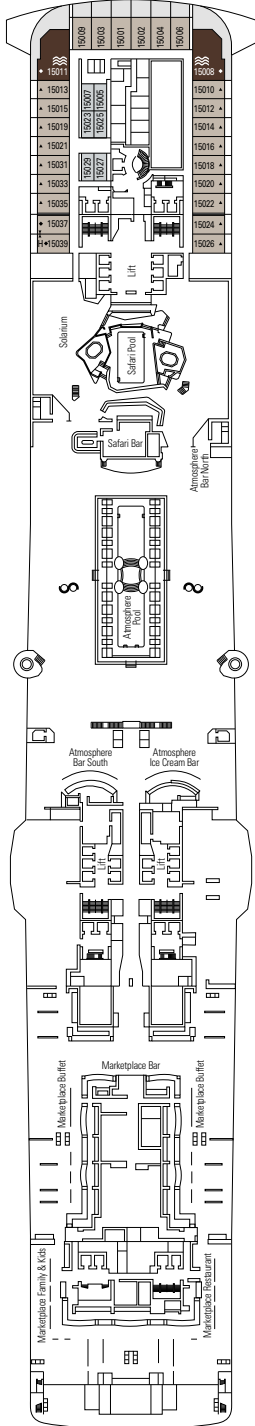

2.421 Cabins

Royal Suites	2
Deluxe Suites*	78
Interior Suites	15
Duplex Suites	8
Suites	34
Balcony*	1.354
Ocean View	160
Interior*	755
Interior Studio	15

*Including cabins for guests with disabilities or reduced mobility.

CABINS CATEGORIES

BELLA > Interior Studio°
BELLA > Interior
BELLA > Ocean View°°
BELLA > Balcony

FANTASTICA > Interior
FANTASTICA > Ocean View
FANTASTICA > Balcony
FANTASTICA > Family cabins**
FANTASTICA > Suite

AUREA > Balcony
AUREA > Suite
AUREA > Duplex

MSC YACHT CLUB > Interior Suite
MSC YACHT CLUB > Deluxe Suite
MSC YACHT CLUB > Royal Suite

- All cabins have one double bed convertible to two single beds.
- 3rd and 4th beds available in all categories except for Interior Studio, MSC Yacht Club Interior Suite, Ocean View Bella and Suite Fantastica.
- 5th bed available in Ocean View Bella and Suite Fantastica.
- Cabins 13245, 13342, 14213, 14256 have only bunk bed.
- ° Single cabin with reduced size bed (140x200cm).
- °° Reduced size bed (140x200cm).
- ** This symbol indicates only some of the available combinations of family cabins.

LEGEND

- ▲ Sofa bed
- Double sofa bed
- 3rd bed is a pullman bed
- 3rd and 4th beds are pullman beds
- ●● Bunk bed or sofa that can be converted into bunk bed (3rd and 4th beds)
- Connecting Cabins
- H Cabin for guests with disabilities or reduced mobility
- ⊕ Whirlpool
- ⊙ Cabins with restricted views
- Balcony with metal balustrade
- Balcony with half glass half metal balustrade

Ship configuration, data and descriptions may be subject to change depending on the season and on the destination and will be verified at the time of booking.

DECK 15
CÉZANNE

DECK 16
VELÁZQUEZ

DECK 18
GAUGUIN

DECK 19
DEGAS