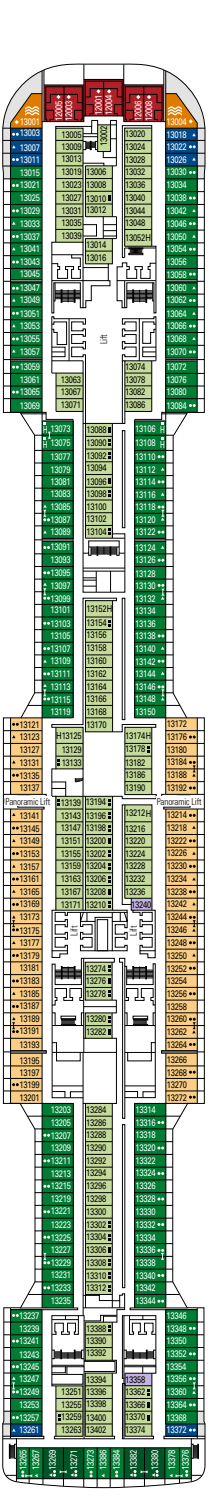

DECK PLANS & ACCOMMODATIONS

2.241 CABINS
6.334 GUESTS

GALLERIA GRANDIOSA

DECK 4
PICASSO

DECK 5
CARAVAGGIO

DECK 6
LEONARDO DA VINCI

DECK 7
MICHELANGELO

DECK 8
MONET

THÉÂTRE LA COMÉDIE

BUTCHER'S CUT

DECK 9
VAN GOGH

DECK 10
MIRÓ

DECK 11
DALÍ

DECK 12
RAFFAELLO

DECK 13
GOYA

DECK 14
MAGRITTE

- Degas Deck 19
- Gauguin Deck 18
- Velázquez Deck 16
- Cézanne Deck 15
- Magritte Deck 14
- Goya Deck 13
- Raffaello Deck 12
- Dalí Deck 11
- Miró Deck 10
- Van Gogh Deck 9
- Monet Deck 8
- Michelangelo Deck 7
- Leonardo da Vinci Deck 6
- Caravaggio Deck 5
- Picasso Deck 4

MSC YACHT CLUB

2.421 Cabins

Royal Suites	2
Deluxe Suites*	78
Interior Suites	15
Duplex Suites	8
Suites	34
Balcony*	1.354
Ocean View	160
Interior*	755
Interior Studio	15

*Including cabins for guests with disabilities or reduced mobility.