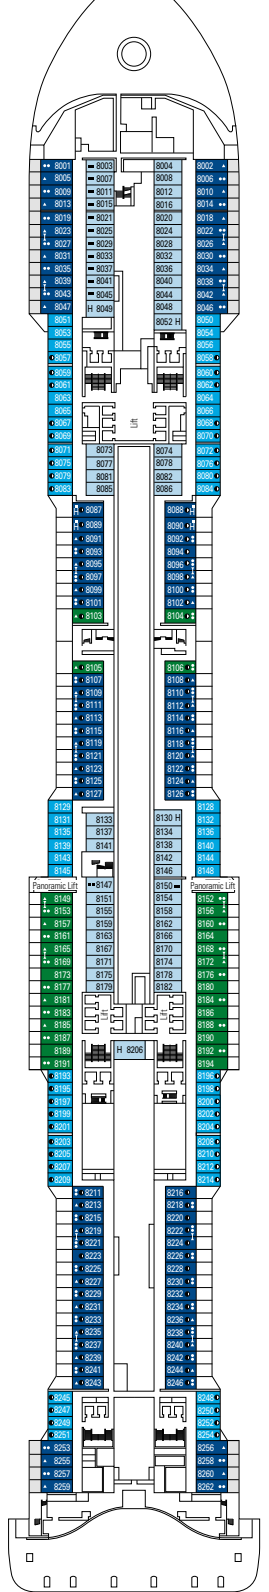

DECK PLANS & ACCOMMODATIONS

2.241 CABINS
6.334 GUESTS

GALLERIA GRANDIOSA

DECK 4
PICASSO

DECK 5
CARAVAGGIO

DECK 6
LEONARDO DA VINCI

DECK 7
MICHELANGELO

DECK 8
MONET

THÉÂTRE LA COMÉDIE

BUTCHER'S CUT

DECK 9
VAN GOGH

DECK 10
MIRÓ

DECK 11
DALÍ

DECK 12
RAFFAELLO

DECK 13
GOYA

DECK 14
MAGRITTE

- Degas Deck 19
- Gauguin Deck 18
- Velázquez Deck 16
- Cézanne Deck 15
- Magritte Deck 14
- Goya Deck 13
- Raffaello Deck 12
- Dalí Deck 11
- Miró Deck 10
- Van Gogh Deck 9
- Monet Deck 8
- Michelangelo Deck 7
- Leonardo da Vinci Deck 6
- Caravaggio Deck 5
- Picasso Deck 4

CABINS CATEGORIES

BELLA > Interior Studio°
BELLA > Interior
BELLA > Ocean View°°
BELLA > Balcony

FANTASTICA > Interior
FANTASTICA > Ocean View
FANTASTICA > Balcony
FANTASTICA > Family cabins**
FANTASTICA > Suite