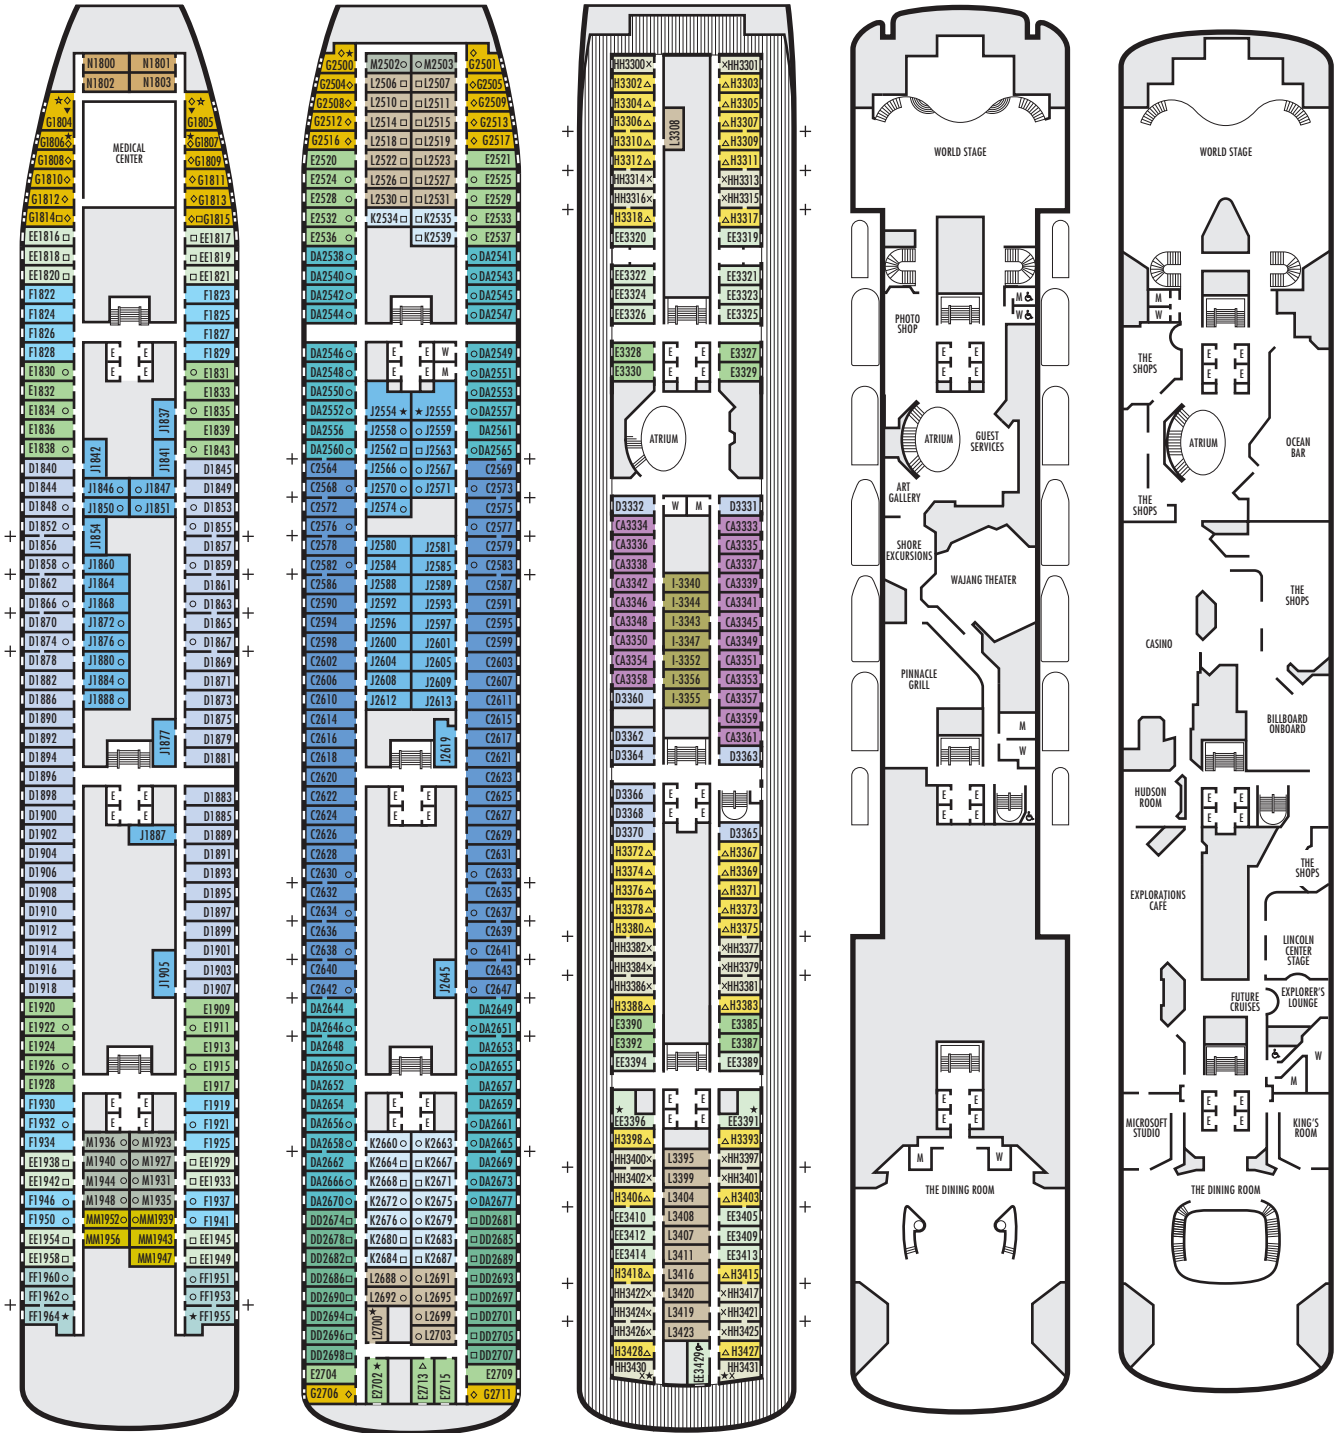

DOLPHIN DECK

Staterooms 1800–1964

MAIN DECK

Staterooms 2500–2715

LOWER PROMENADE DECK

Staterooms 3300–3431

PROMENADE DECK

UPPER PROMENADE DECK

STATEROOM SYMBOL LEGEND

- Quad (2 lower beds, 1 sofa bed, 1 upper)
- Triple (2 lower beds, 1 sofa bed)
- ★ 2 lower beds not convertible to a queen-size
- △ Partial sea view
- × Fully obstructed view
- Bath tub & shower
- ⊕ Connecting rooms
- ◇ These staterooms have portholes instead of windows

ACCESSIBILITY STATEROOM SYMBOL LEGEND

- ♿ Suites B7088, B7087, B6228 & B6225 and stateroom EE3429 are fully accessible, roll-in shower only
- ▼ Suite SA7034 is fully accessible with single side approach to the bed, bathtub & roll-in shower. Staterooms DA6104, G1805 & G1804 are fully accessible with single side approach to the bed, roll-in shower only.
- ★ Staterooms EE3396, EE3391, HH3431, HH3430, E2702, L2700, J2555, J2554, G2500, FF1964, FF1955, G1807 & G1806 are ambulatory accessible, roll-in shower only

SHIP SPECIFICATIONS & FACILITIES

- 1,432 Guests
- 604 Crew
- 61,214 Gross Tons
- 780 Feet Long
- 9 Guest Decks
- Wraparound Promenade Deck
- 6 Restaurants & Cafes
- 6 Entertainment Venues
- 7 Lounges/Bars
- 2 Outdoor Swimming Pools (one with sliding glass roof)
- Spa & Salon
- Fitness Center
- Suite Lounge
- Duty-free Shops
- Library/Internet Cafe
- Onboard Wi-Fi Access
- Casino
- Sport Courts