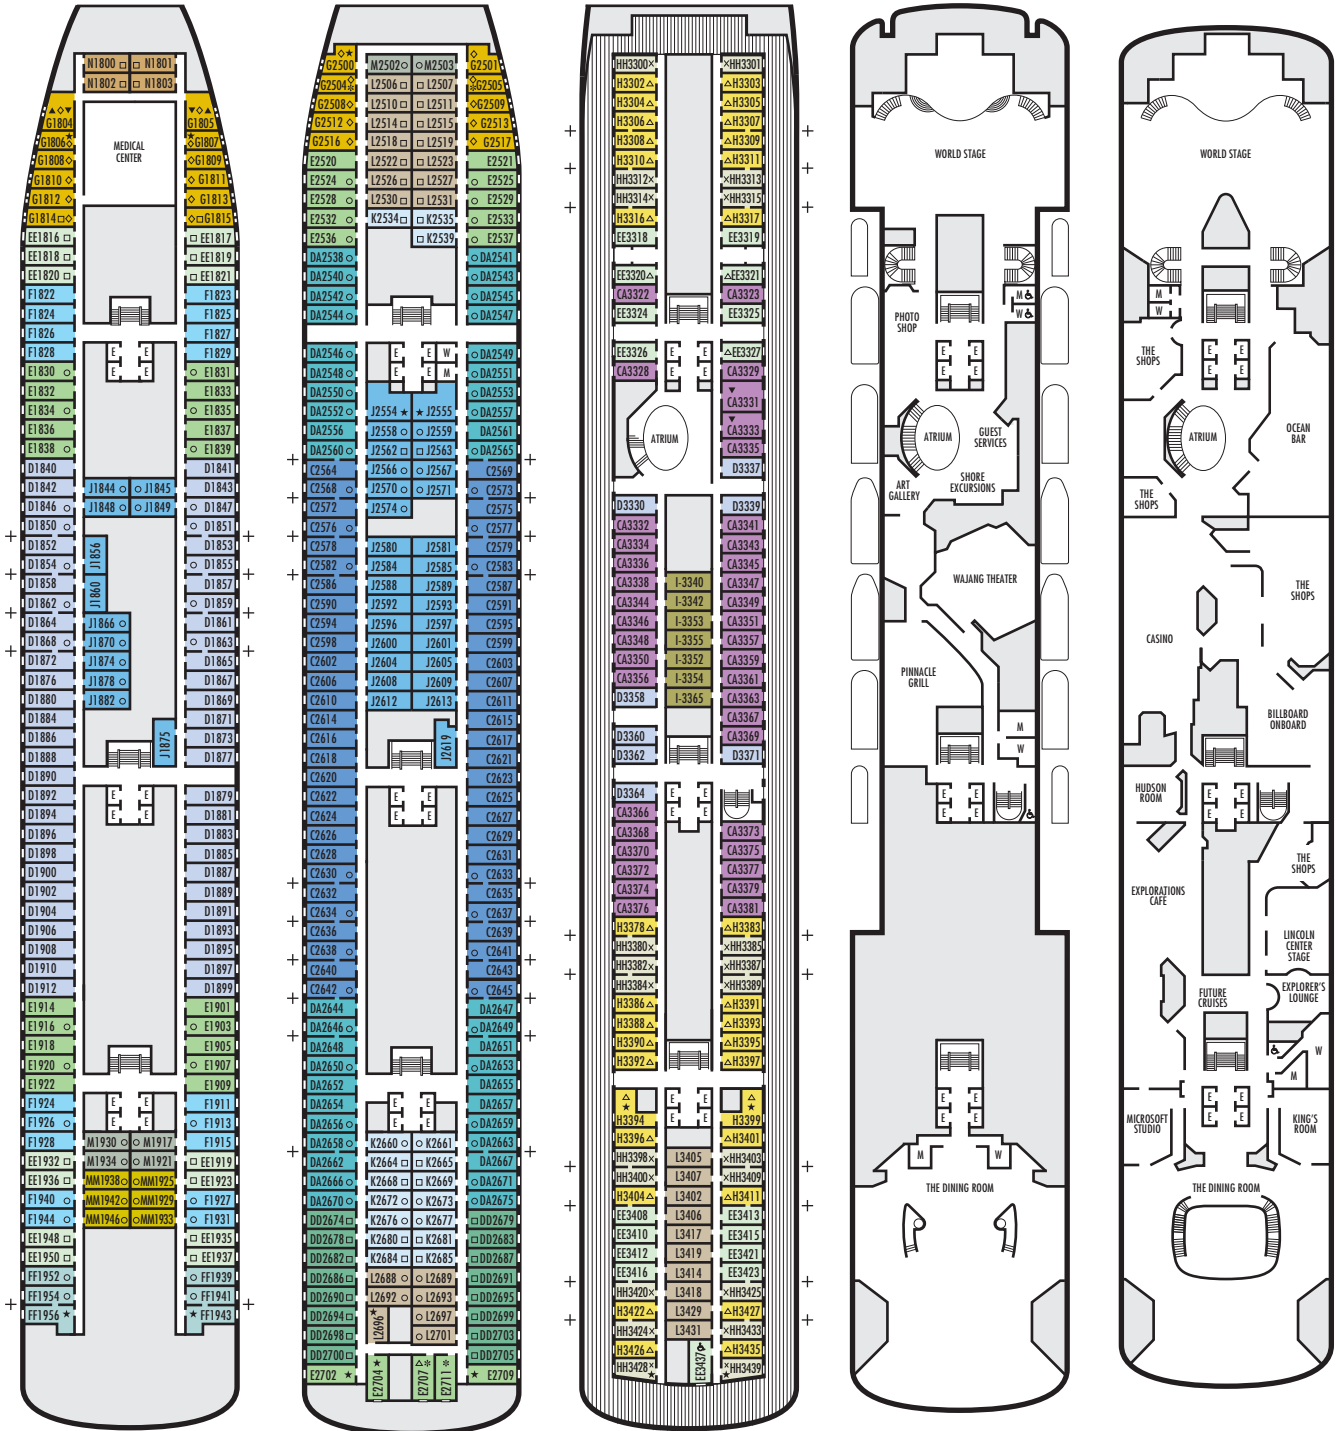

**DOLPHIN DECK**  
Staterooms 1800–1956

**MAIN DECK**  
Staterooms 2500–2711

**LOWER PROMENADE DECK**  
Staterooms 3300–3439

**PROMENADE DECK**

**UPPER PROMENADE DECK**

**STATEROOM SYMBOL LEGEND**

- Quad (2 lower beds, 1 sofa bed, 1 upper)
- Triple (2 lower beds, 1 sofa bed)
- ▲ 2 lower beds
- △ Partial sea view
- × Fully obstructed view
- \* Shower only
- Bathtub & shower
- ⊕ Connecting rooms
- ◇ These staterooms have portholes instead of windows

**ACCESSIBILITY STATEROOM SYMBOL LEGEND**

- ♿ Suites AA7061 & AA6223 and stateroom EE3437 are fully accessible, roll-in shower only
- ▼ Suites SB7041 & SB7040 are fully accessible with single side approach to the bed, bathtub & roll-in shower. Staterooms CQ6104, CA3333, CA3331, G1805 & G1804 are fully accessible with single side approach to the bed, roll-in shower only.
- ★ Staterooms HH3439, HH3428, H3399, H3394, E2709, E2704, E2702, L2696, J2555, J2554, G2500, FF1956, FF1943, G1807 & G1806 are ambulatory accessible, roll-in shower only

**SHIP SPECIFICATIONS & FACILITIES**

- 1,404 Guests
- 603 Crew
- 61,849 Gross Tons
- 780 Feet Long
- 9 Guest Decks
- Wraparound Promenade Deck
- 7 Restaurants & Cafes
- 6 Entertainment Venues
- 7 Lounges/Bars
- 2 Outdoor Swimming Pools (one with sliding glass roof)
- Spa & Salon
- Fitness Center
- Suite Lounge
- Duty-free Shops
- Library/Internet Cafe
- Onboard Wi-Fi Access
- Casino
- Sport Courts