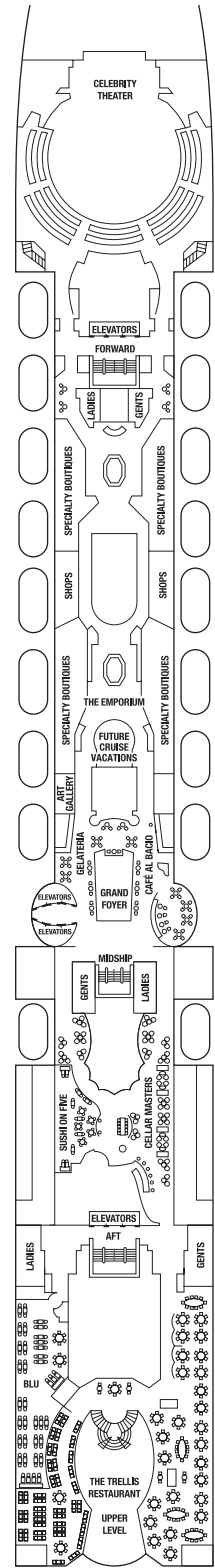

Staterooms 9004, 9005, 9040, 9042, 9045, and 9047 have partially obstructed views.

Staterooms 9094 and 9100 have smaller verandas that are semi-private.

Staterooms 9117, 9121, and 9123 have roll-in showers, no bathtubs.

Deck plans are not drawn to scale. Deck numbers reflect upper guest levels.

For an interactive deck plan experience and the most up-to-date deck plans, visit celebritycruises.com.

- | | | | |
|---------------------------|------------------------------------|---------------------------------|-------------------------------|
| PS Penthouse Suite | C1 Concierge Class 1 | 4 Ocean View Stateroom 4 | 11 Inside Stateroom 11 |
| RS Royal Suite | C2 Concierge Class 2 | 5 Ocean View Stateroom 5 | 12 Inside Stateroom 12 |
| CS Celebrity Suite | C3 Concierge Class 3 | 6 Ocean View Stateroom 6 | |
| S1 Sky Suite 1 | FV Family Veranda Stateroom | 7 Ocean View Stateroom 7 | |
| S2 Sky Suite 2 | 2A Veranda Stateroom 2A | 8 Ocean View Stateroom 8 | |
| A1 AquaClass® 1 | 2B Veranda Stateroom 2B | 9 Inside Stateroom 9 | |
| A2 AquaClass 2 | 2C Veranda Stateroom 2C | 10 Inside Stateroom 10 | |
-
- Convertible Sofa Bed
 - ▲ One Upper Berth
 - Two Upper Berths
 - Connecting Staterooms
 - Inside Stateroom Door Location
 - ♿ Wheelchair Accessible Stateroom
 - Featuring Roll-In Shower

CELEBRITY INFINITY® DECK PLANS

Deck 8

CS S1 S2 C1 C2 C3
FV 2B 4 9

Deck 7

CS C1 C3 FV
2A 2C 4 9

Deck 6

PS RS CS S1 S2 C1 2B 2C 4 9

Deck 5

Deck plans are not drawn to scale. Deck numbers reflect upper guest levels.
 For an interactive deck plan experience visit celebritycruises.com.

Deck 4

Deck 3

5 6 10

Deck 2

7 8 11 12

- PS Penthouse Suite
- RS Royal Suite
- CS Celebrity Suite
- S1 Sky Suite 1
- S2 Sky Suite 2
- A1 AquaClass® 1
- A2 AquaClass 2