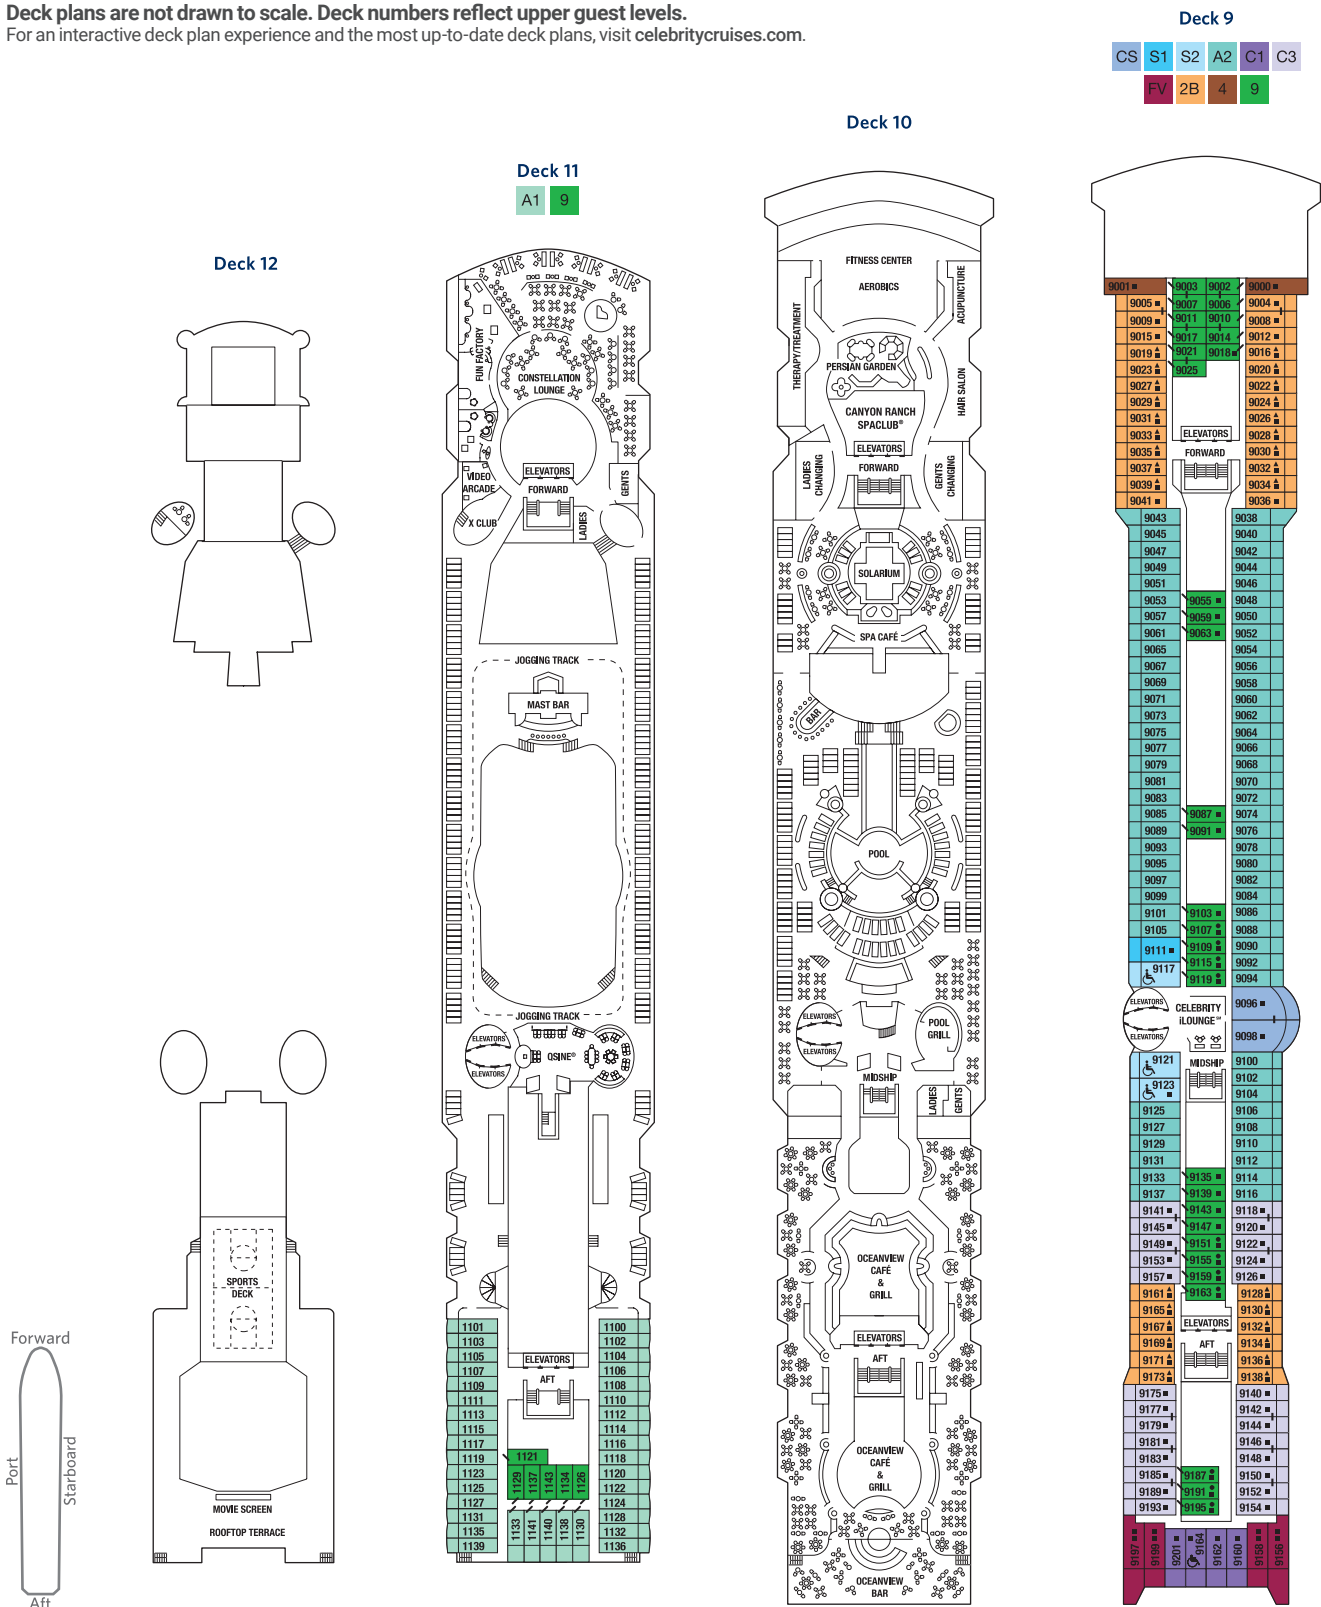

Staterooms 9004, 9005, 9040, 9042, 9045, and 9047 have partially obstructed views.

Staterooms 9094 and 9100 have smaller verandas that are semi-private.

Staterooms 9117, 9121, and 9123 have roll-in showers, no bathtubs.

Deck plans are not drawn to scale. Deck numbers reflect upper guest levels.

For an interactive deck plan experience and the most up-to-date deck plans, visit celebritycruises.com.

- | | | | |
|---------------------------|------------------------------------|---------------------------------|-------------------------------|
| PS Penthouse Suite | C1 Concierge Class 1 | 4 Ocean View Stateroom 4 | 11 Inside Stateroom 11 |
| RS Royal Suite | C2 Concierge Class 2 | 5 Ocean View Stateroom 5 | 12 Inside Stateroom 12 |
| CS Celebrity Suite | C3 Concierge Class 3 | 6 Ocean View Stateroom 6 | |
| S1 Sky Suite 1 | FV Family Veranda Stateroom | 7 Ocean View Stateroom 7 | |
| S2 Sky Suite 2 | 2A Veranda Stateroom 2A | 8 Ocean View Stateroom 8 | |
| A1 AquaClass® 1 | 2B Veranda Stateroom 2B | 9 Inside Stateroom 9 | |
| A2 AquaClass 2 | 2C Veranda Stateroom 2C | 10 Inside Stateroom 10 | |
-
- Convertible Sofa Bed
 - ▲ One Upper Berth
 - Two Upper Berths
 - Connecting Staterooms
 - Inside Stateroom Door Location
 - ♿ Wheelchair Accessible Stateroom
 - Featuring Roll-In Shower

CELEBRITY INFINITY® DECK PLANS

Deck 8

CS S1 S2 C1 C2 C3
FV 2B 4 9

Deck 7

CS C1 C3 FV
2A 2C 4 9

Deck 6

PS RS CS S1 S2 C1 2B 2C 4 9

Deck 5

Deck plans are not drawn to scale. Deck numbers reflect upper guest levels.
 For an interactive deck plan experience visit celebritycruises.com.

Deck 4

Deck 3

5 6 10

Deck 2

7 8 11 12

- PS Penthouse Suite
- RS Royal Suite
- CS Celebrity Suite
- S1 Sky Suite 1
- S2 Sky Suite 2
- A1 AquaClass® 1
- A2 AquaClass 2