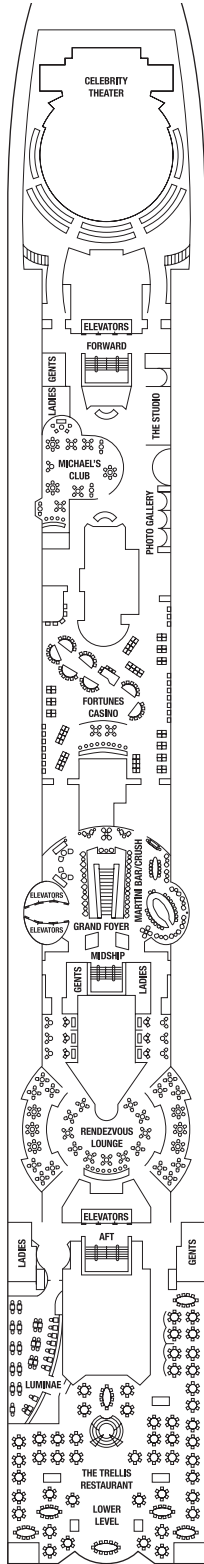

Staterooms 9004, 9005, 9040, 9042, 9045, and 9047 have partially obstructed views.

Staterooms 9094 and 9100 have smaller verandas that are semi-private.

Staterooms 9117, 9121, and 9123 have roll-in showers, no bathtubs.

Deck plans are not drawn to scale. Deck numbers reflect upper guest levels.

For an interactive deck plan experience and the most up-to-date deck plans, visit celebritycruises.com.

- | | | | |
|---------------------------|------------------------------------|---------------------------------|-------------------------------|
| PS Penthouse Suite | C1 Concierge Class 1 | 4 Ocean View Stateroom 4 | 11 Inside Stateroom 11 |
| RS Royal Suite | C2 Concierge Class 2 | 5 Ocean View Stateroom 5 | 12 Inside Stateroom 12 |
| CS Celebrity Suite | C3 Concierge Class 3 | 6 Ocean View Stateroom 6 | |
| S1 Sky Suite 1 | FV Family Veranda Stateroom | 7 Ocean View Stateroom 7 | |
| S2 Sky Suite 2 | 2A Veranda Stateroom 2A | 8 Ocean View Stateroom 8 | |
| A1 AquaClass® 1 | 2B Veranda Stateroom 2B | 9 Inside Stateroom 9 | |
| A2 AquaClass 2 | 2C Veranda Stateroom 2C | 10 Inside Stateroom 10 | |
-
- Convertible Sofa Bed
 - ▲ One Upper Berth
 - Two Upper Berths
 - Connecting Staterooms
 - Inside Stateroom Door Location
 - ♿ Wheelchair Accessible Stateroom
 - Featuring Roll-In Shower

CELEBRITY INFINITY® DECK PLANS

Deck 8

CS S1 S2 C1 C2 C3
FV 2B 4 9

Deck 7

CS C1 C3 FV
2A 2C 4 9

Deck 6

PS RS CS S1 S2 C1 2B 2C 4 9

Deck 5

Deck plans are not drawn to scale. Deck numbers reflect upper guest levels.
 For an interactive deck plan experience visit celebritycruises.com.

Deck 4

Deck 3

5 6 10

Deck 2

7 8 11 12

- PS Penthouse Suite
- RS Royal Suite
- CS Celebrity Suite
- S1 Sky Suite 1
- S2 Sky Suite 2
- A1 AquaClass® 1
- A2 AquaClass 2