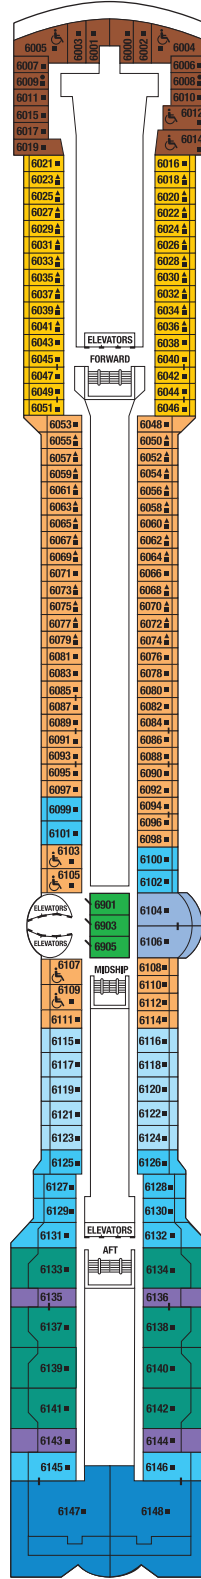

Staterooms 9004, 9005, 9040, 9042, 9045, and 9047 have partially obstructed views.

Staterooms 9094 and 9100 have smaller verandas that are semi-private.

Staterooms 9117, 9121, and 9123 have roll-in showers, no bathtubs.

Deck plans are not drawn to scale. Deck numbers reflect upper guest levels.

For an interactive deck plan experience and the most up-to-date deck plans, visit celebritycruises.com.

- | | | | |
|---------------------------|------------------------------------|---------------------------------|-------------------------------|
| PS Penthouse Suite | C1 Concierge Class 1 | 4 Ocean View Stateroom 4 | 11 Inside Stateroom 11 |
| RS Royal Suite | C2 Concierge Class 2 | 5 Ocean View Stateroom 5 | 12 Inside Stateroom 12 |
| CS Celebrity Suite | C3 Concierge Class 3 | 6 Ocean View Stateroom 6 | |
| S1 Sky Suite 1 | FV Family Veranda Stateroom | 7 Ocean View Stateroom 7 | |
| S2 Sky Suite 2 | 2A Veranda Stateroom 2A | 8 Ocean View Stateroom 8 | |
| A1 AquaClass® 1 | 2B Veranda Stateroom 2B | 9 Inside Stateroom 9 | |
| A2 AquaClass 2 | 2C Veranda Stateroom 2C | 10 Inside Stateroom 10 | |
-
- Convertible Sofa Bed
 - ▲ One Upper Berth
 - Two Upper Berths
 - Connecting Staterooms
 - Inside Stateroom Door Location
 - ♿ Wheelchair Accessible Stateroom
 - Featuring Roll-In Shower

CELEBRITY INFINITY® DECK PLANS

Deck 8

CS S1 S2 C1 C2 C3
FV 2B 4 9

Deck 7

CS C1 C3 FV
2A 2C 4 9

Deck 6

PS RS CS S1 S2 C1 2B 2C 4 9

Deck 5

Deck plans are not drawn to scale. Deck numbers reflect upper guest levels.
 For an interactive deck plan experience visit celebritycruises.com.

Deck 4

Deck 3

5 6 10

Deck 2

7 8 11 12

- PS Penthouse Suite
- RS Royal Suite
- CS Celebrity Suite
- S1 Sky Suite 1
- S2 Sky Suite 2
- A1 AquaClass® 1
- A2 AquaClass 2