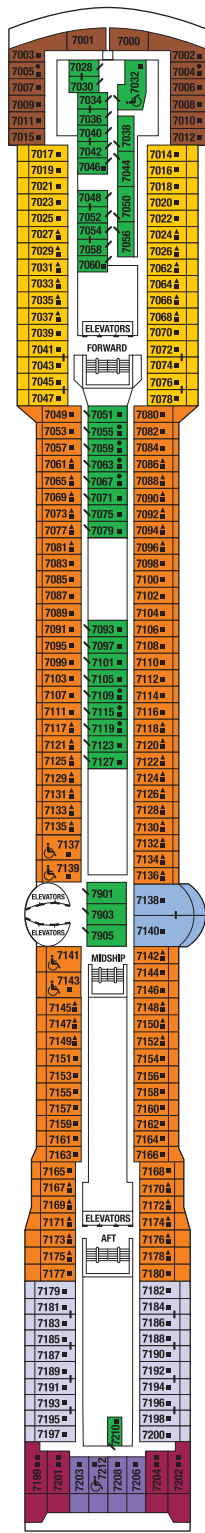

Staterooms 9004, 9005, 9040, 9042, 9045, and 9047 have partially obstructed views.

Staterooms 9094 and 9100 have smaller verandas that are semi-private.

Staterooms 9117, 9121, and 9123 have roll-in showers, no bathtubs.

Deck plans are not drawn to scale. Deck numbers reflect upper guest levels.

For an interactive deck plan experience and the most up-to-date deck plans, visit celebritycruises.com.

- | | | | |
|---------------------------|------------------------------------|---------------------------------|-------------------------------|
| PS Penthouse Suite | C1 Concierge Class 1 | 4 Ocean View Stateroom 4 | 11 Inside Stateroom 11 |
| RS Royal Suite | C2 Concierge Class 2 | 5 Ocean View Stateroom 5 | 12 Inside Stateroom 12 |
| CS Celebrity Suite | C3 Concierge Class 3 | 6 Ocean View Stateroom 6 | |
| S1 Sky Suite 1 | FV Family Veranda Stateroom | 7 Ocean View Stateroom 7 | |
| S2 Sky Suite 2 | 2A Veranda Stateroom 2A | 8 Ocean View Stateroom 8 | |
| A1 AquaClass® 1 | 2B Veranda Stateroom 2B | 9 Inside Stateroom 9 | |
| A2 AquaClass 2 | 2C Veranda Stateroom 2C | 10 Inside Stateroom 10 | |
-
- Convertible Sofa Bed
 - ▲ One Upper Berth
 - Two Upper Berths
 - Connecting Staterooms
 - Inside Stateroom Door Location
 - ♿ Wheelchair Accessible Stateroom
 - Featuring Roll-In Shower

CELEBRITY INFINITY® DECK PLANS

Deck 8

CS S1 S2 C1 C2 C3
FV 2B 4 9

Deck 7

CS C1 C3 FV
2A 2C 4 9

Deck 6

PS RS CS S1 S2 C1 2B 2C 4 9

Deck 5

Deck plans are not drawn to scale. Deck numbers reflect upper guest levels.
 For an interactive deck plan experience visit celebritycruises.com.

Deck 4

Deck 3

5 6 10

Deck 2

7 8 11 12

- PS Penthouse Suite
- RS Royal Suite
- CS Celebrity Suite
- S1 Sky Suite 1
- S2 Sky Suite 2
- A1 AquaClass® 1
- A2 AquaClass 2