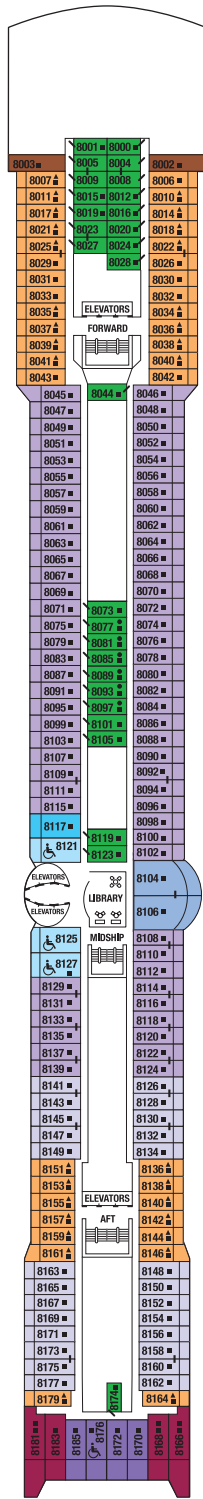

Staterooms 9004, 9005, 9040, 9042, 9045, and 9047 have partially obstructed views.

Staterooms 9094 and 9100 have smaller verandas that are semi-private.

Staterooms 9117, 9121, and 9123 have roll-in showers, no bathtubs.

Deck plans are not drawn to scale. Deck numbers reflect upper guest levels.

For an interactive deck plan experience and the most up-to-date deck plans, visit celebritycruises.com.

- | | | | |
|---------------------------|------------------------------------|---------------------------------|-------------------------------|
| PS Penthouse Suite | C1 Concierge Class 1 | 4 Ocean View Stateroom 4 | 11 Inside Stateroom 11 |
| RS Royal Suite | C2 Concierge Class 2 | 5 Ocean View Stateroom 5 | 12 Inside Stateroom 12 |
| CS Celebrity Suite | C3 Concierge Class 3 | 6 Ocean View Stateroom 6 | |
| S1 Sky Suite 1 | FV Family Veranda Stateroom | 7 Ocean View Stateroom 7 | |
| S2 Sky Suite 2 | 2A Veranda Stateroom 2A | 8 Ocean View Stateroom 8 | |
| A1 AquaClass® 1 | 2B Veranda Stateroom 2B | 9 Inside Stateroom 9 | |
| A2 AquaClass 2 | 2C Veranda Stateroom 2C | 10 Inside Stateroom 10 | |
-
- Convertible Sofa Bed
 - ▲ One Upper Berth
 - Two Upper Berths
 - Connecting Staterooms
 - Inside Stateroom Door Location
 - ♿ Wheelchair Accessible Stateroom
 - Featuring Roll-In Shower

CELEBRITY INFINITY® DECK PLANS

Deck 8

CS S1 S2 C1 C2 C3
FV 2B 4 9

Deck 7

CS C1 C3 FV
2A 2C 4 9

Deck 6

PS RS CS S1 S2 C1 2B 2C 4 9

Deck 5

Deck plans are not drawn to scale. Deck numbers reflect upper guest levels.
 For an interactive deck plan experience visit celebritycruises.com.

Deck 4

Deck 3

5 6 10

Deck 2

7 8 11 12

- PS Penthouse Suite
- RS Royal Suite
- CS Celebrity Suite
- S1 Sky Suite 1
- S2 Sky Suite 2
- A1 AquaClass® 1
- A2 AquaClass 2