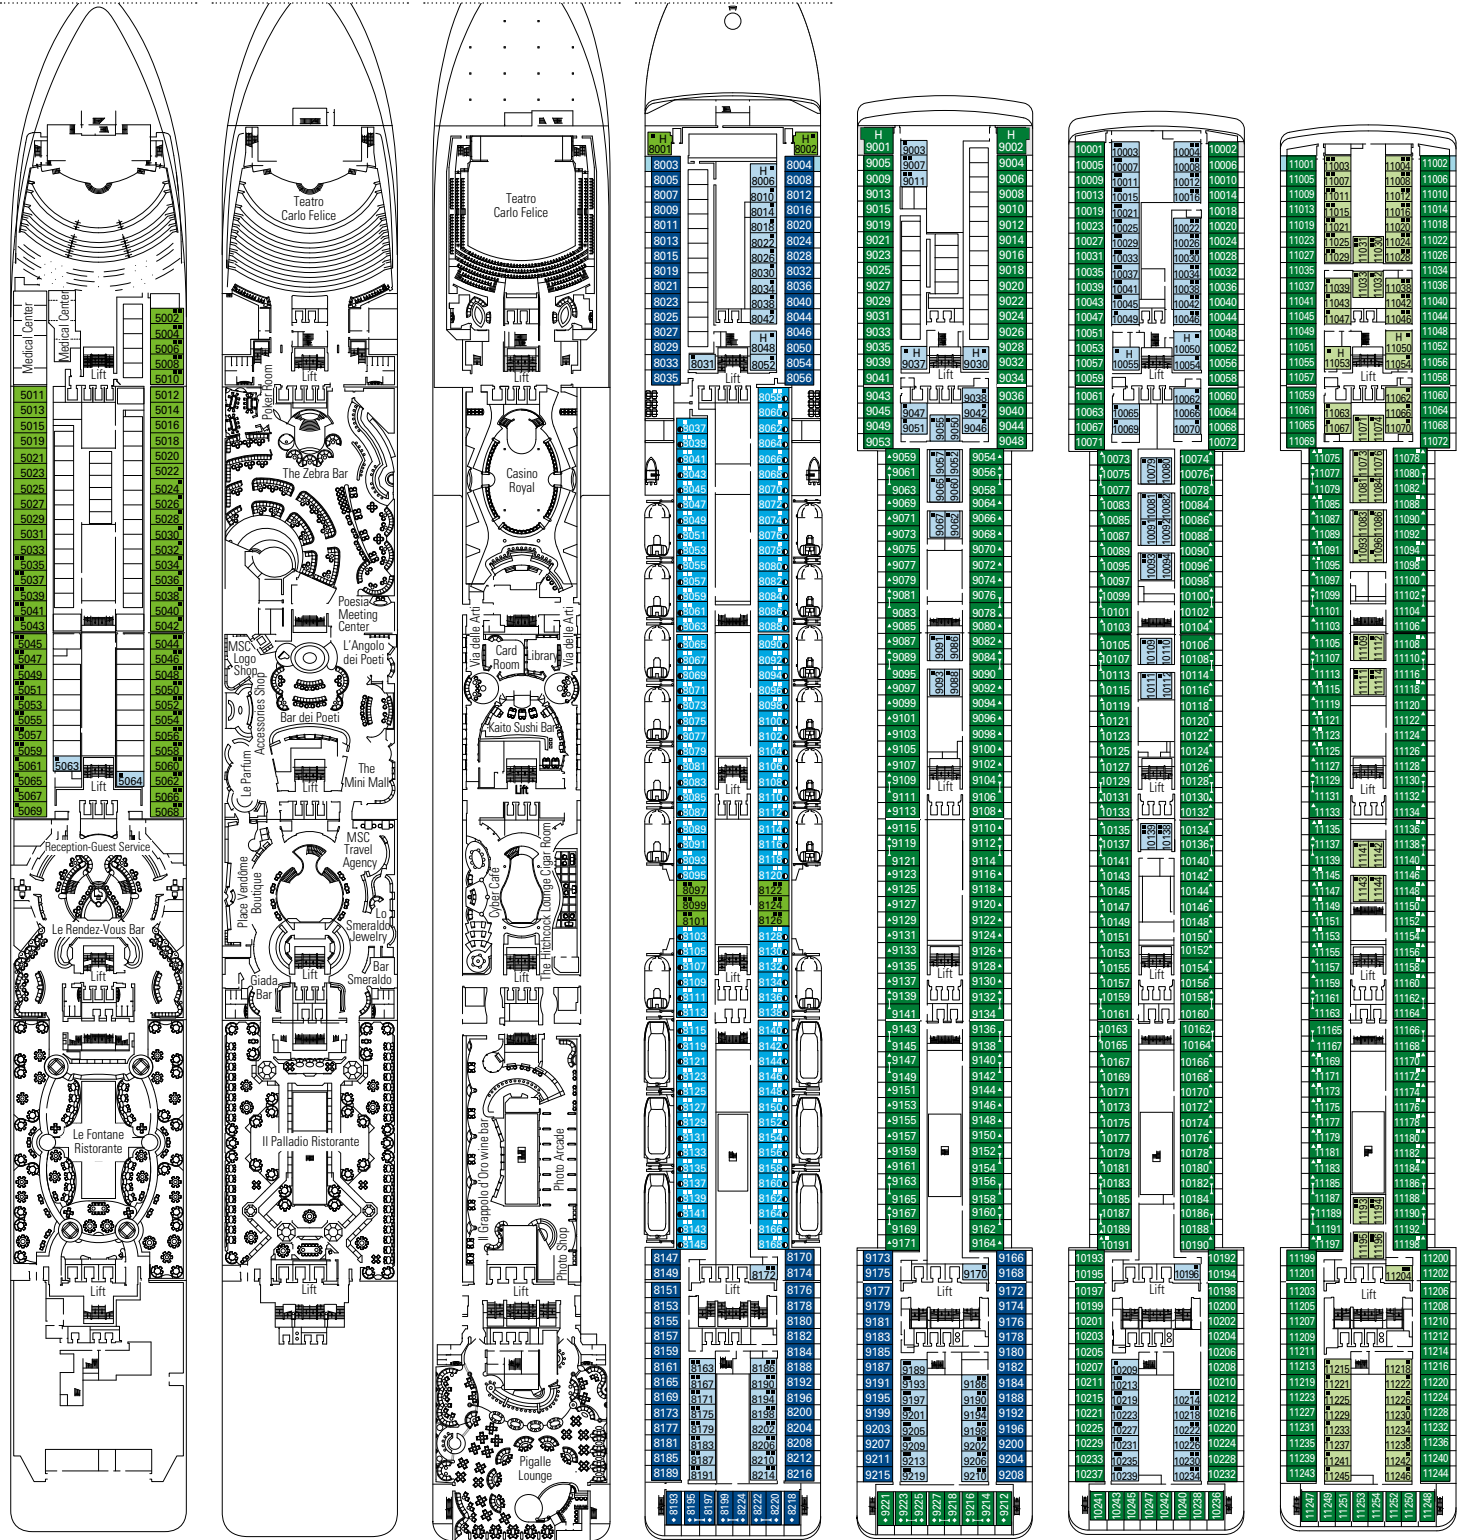

DECK PLANS & ACCOMMODATIONS

3.223 GUESTS
1.275 CABINS

CORAL BAY POOL AREA

DECK 5
PETRARCA

DECK 6
DANTE

DECK 7
MANZONI

DECK 8
TASSO

DECK 9
UNGARETTI

DECK 10
CARDUCCI

DECK 11
D'ANNUNZIO

- Sport Deck 16
- Alfieri Deck 15
- Pascoli Deck 14
- Foscolo Deck 13
- Leopardi Deck 12
- D'Annunzio Deck 11
- Carducci Deck 10
- Ungaretti Deck 9
- Tasso Deck 8
- Manzoni Deck 7
- Dante Deck 6
- Petrarca Deck 5
- Boccaccio Deck 4

1.275 CABINS

| | |
|---------------------------|-----|
| Suites | 18 |
| Balcony* | 809 |
| Ocean View* | 69 |
| Outside with Partial View | 104 |
| Interior* | 275 |

* Including cabins for guests with disabilities or reduced mobility.

Ship configuration, data and descriptions may be subject to change depending on the season and on the destination and will be verified at the time of booking.

DECK 12
LEOPARDI

DECK 13
FOSCOLO

DECK 14
PASCOLI