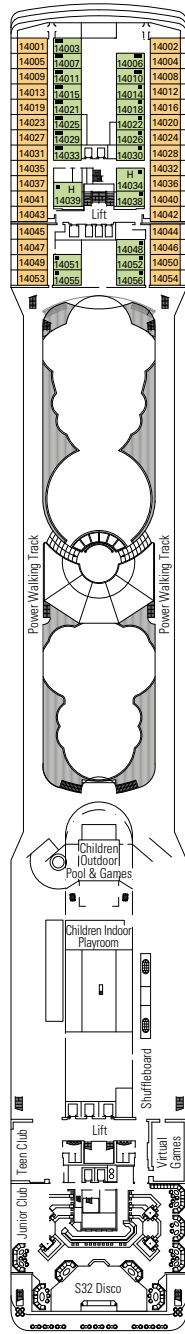

DECK 12
LEOPARDI

DECK 13
FOSCOLO

DECK 14
PASCOLI

DECK 15
ALFIERI

DECK 16
SPORT