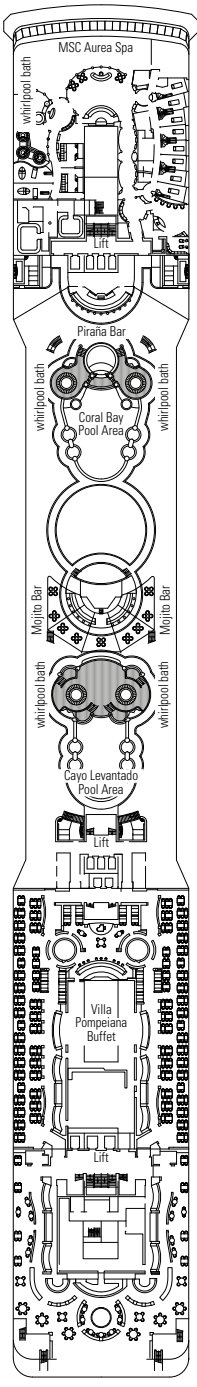

DECK 12
LEOPARDI

DECK 13
FOSCOLO

DECK 14
PASCOLI

DECK 15
ALFIERI

DECK 16
SPORT