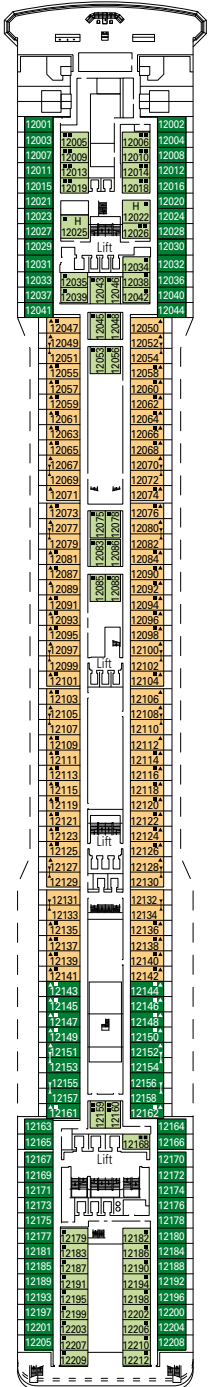

DECK 12
LEOPARDI

DECK 13
FOSCOLO

DECK 14
PASCOLI

DECK 15
ALFIERI

DECK 16
SPORT