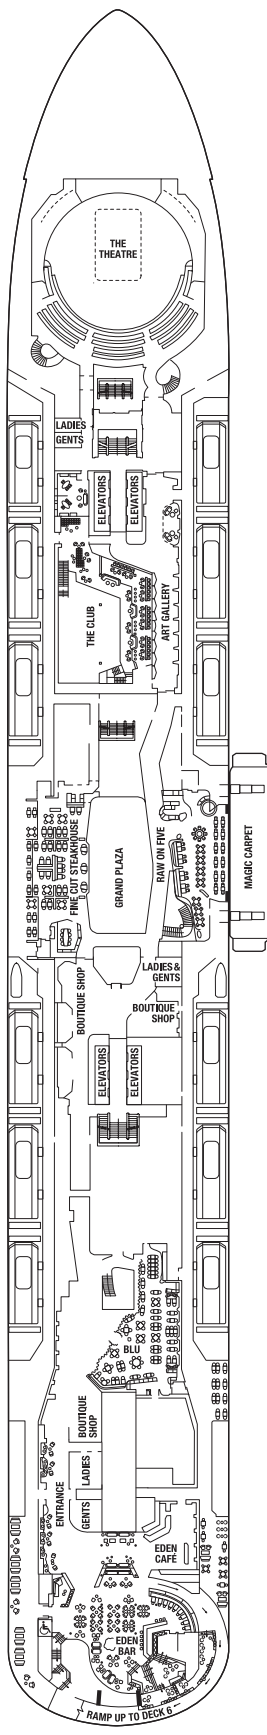

Deck 6

Deck 5

Deck 4

Deck 3

Deck 2

- S3 E3 E4 ES
- 1B PO 12

- 7 8

- IC Iconic Suite - PS Penthouse Suite - EV Edge Villas - RS Royal Suite - CS Celebrity Suite - S1 Sky Suite 1 - S2 Sky Suite 2 - S3 Sky Suite 3	- A1 AquaClass® 1 - A2 AquaClass 2 - C1 Concierge Class 1 - C2 Concierge Class 2 - C3 Concierge Class 3	- E1 Edge Stateroom w/ Infinite Veranda^{SM} 1 - E2 Edge Stateroom w/ Infinite Veranda 2 - E3 Edge Stateroom w/ Infinite Veranda 3 - E4 Edge Stateroom w/ Infinite Veranda 4 - ES Edge Single Stateroom w/ Infinite Veranda^{SM} - SV Sunset Veranda Stateroom 1A Deluxe Ocean View Stateroom w/ Veranda 1A 1B Deluxe Ocean View Stateroom w/ Veranda 1B	- PO Panoramic Ocean View Stateroom 6 Deluxe Ocean View Stateroom 06 7 Ocean View Stateroom 07 8 Ocean View Stateroom 08 9 Deluxe Inside Stateroom 09 10 Deluxe Inside Stateroom 10 11 Deluxe Inside Stateroom 11 12 Inside Stateroom 12	■ Quad - Double Sofa ▲ Triple - Single Sofa ★ Occupancy - Six | Connecting Staterooms ↘ Inside Stateroom Door Location ♿ Wheelchair Accessible Stateroom ■ Featuring Roll-in Shower