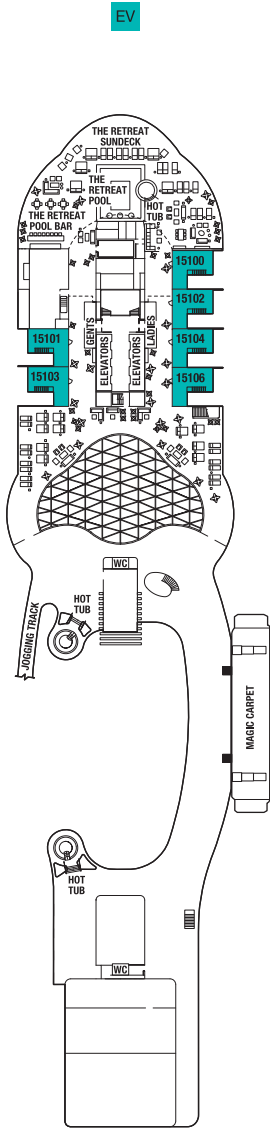

Accessible staterooms with a sofa bed accommodate a maximum of three guests. Accessible suites with a sofa bed accommodate a maximum of four guests. Staterooms 12107, 12187, 12219, 12112, 12148, 12150, 12164, 12170, 12188, and 12220 have partially obstructed veranda views.

Visit celebritycruises.com/edge for more reveals throughout 2017. Deck plans are not drawn to scale. Deck numbers reflect upper guest levels.

For an interactive deck plan experience, 360° virtual tours of stateroom categories, and the most up-to-date deck plans, visit celebritycruises.com.

Deck 12

IC	PS	RS	CS	S1	S3
C1	C2	C3	SV	9	

Deck 16

Deck 15

Deck 14

IC Iconic Suite	A1 AquaClass® 1	E1 Edge Stateroom w/ Infinite Veranda SM 1	PO Panoramic Ocean View Stateroom	■ Quad - Double Sofa
PS Penthouse Suite	A2 AquaClass 2	E2 Edge Stateroom w/ Infinite Veranda 2	6 Deluxe Ocean View Stateroom 06	▲ Triple - Single Sofa
EV Edge Villas	C1 Concierge Class 1	E3 Edge Stateroom w/ Infinite Veranda 3	7 Ocean View Stateroom 07	★ Occupancy - Six
RS Royal Suite	C2 Concierge Class 2	E4 Edge Stateroom w/ Infinite Veranda 4	8 Ocean View Stateroom 08	 Connecting Staterooms
CS Celebrity Suite	C3 Concierge Class 3	ES Edge Single Stateroom w/ Infinite Veranda SM	9 Deluxe Inside Stateroom 09	⌋ Inside Stateroom Door Location
S1 Sky Suite 1		SV Sunset Veranda Stateroom	10 Deluxe Inside Stateroom 10	♿ Wheelchair Accessible Stateroom
S2 Sky Suite 2		1A Deluxe Ocean View Stateroom w/ Veranda 1A	11 Deluxe Inside Stateroom 11	■ Featuring Roll-in Shower
S3 Sky Suite 3		1B Deluxe Ocean View Stateroom w/ Veranda 1B	12 Inside Stateroom 12	

S1	S3	E1	E2	E3
E4	SV	1A	11	12

Deck 8

S1	S3	E1	E2	E4	
SV	1A	6	10	11	12

Deck 9

S1	S2	S3	A1	A2	C2	C3
E1	SV	1A	6	9	10	12

Deck 10

S1	S2	S3	A1	A2	
C2	C3	SV	9	10	12

Deck 11