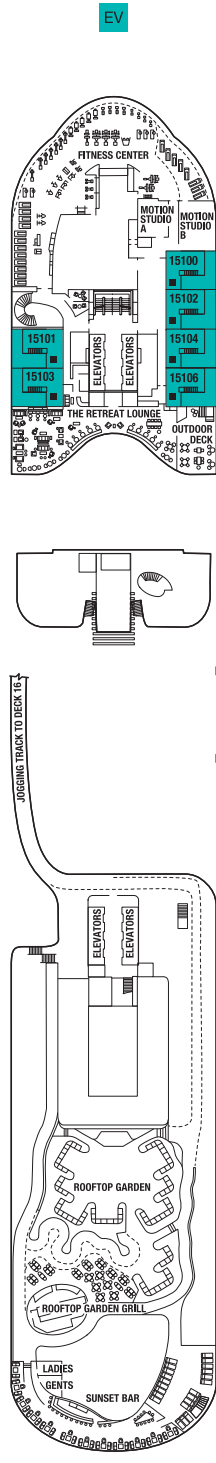

Accessible staterooms with a sofa bed accommodate a maximum of three guests. Accessible suites with a sofa bed accommodate a maximum of four guests. Staterooms 12107, 12187, 12219, 12112, 12148, 12150, 12164, 12170, 12188, and 12220 have partially obstructed veranda views.

Visit celebritycruises.com/edge for more reveals throughout 2017. Deck plans are not drawn to scale. Deck numbers reflect upper guest levels.

For an interactive deck plan experience, 360° virtual tours of stateroom categories, and the most up-to-date deck plans, visit celebritycruises.com.

Deck 12

IC	PS	RS	CS	S1	S3
C1	C2	C3	SV	9	

Deck 16

Deck 15

Deck 14

IC Iconic Suite	A1 AquaClass® 1	E1 Edge Stateroom w/ Infinite Veranda SM 1	PO Panoramic Ocean View Stateroom	■ Quad - Double Sofa
PS Penthouse Suite	A2 AquaClass 2	E2 Edge Stateroom w/ Infinite Veranda 2	6 Deluxe Ocean View Stateroom 06	▲ Triple - Single Sofa
EV Edge Villas	C1 Concierge Class 1	E3 Edge Stateroom w/ Infinite Veranda 3	7 Ocean View Stateroom 07	★ Occupancy - Six
RS Royal Suite	C2 Concierge Class 2	E4 Edge Stateroom w/ Infinite Veranda 4	8 Ocean View Stateroom 08	 Connecting Staterooms
CS Celebrity Suite	C3 Concierge Class 3	ES Edge Single Stateroom w/ Infinite Veranda SM	9 Deluxe Inside Stateroom 09	⌋ Inside Stateroom Door Location
S1 Sky Suite 1		SV Sunset Veranda Stateroom	10 Deluxe Inside Stateroom 10	♿ Wheelchair Accessible Stateroom
S2 Sky Suite 2		1A Deluxe Ocean View Stateroom w/ Veranda 1A	11 Deluxe Inside Stateroom 11	■ Featuring Roll-in Shower
S3 Sky Suite 3		1B Deluxe Ocean View Stateroom w/ Veranda 1B	12 Inside Stateroom 12	

S1	S3	E1	E2	E3
E4	SV	1A	11	12

Deck 8

S1	S3	E1	E2	E4	
SV	1A	6	10	11	12

Deck 9

S1	S2	S3	A1	A2	C2	C3
E1	SV	1A	6	9	10	12

Deck 10

S1	S2	S3	A1	A2	
C2	C3	SV	9	10	12

Deck 11