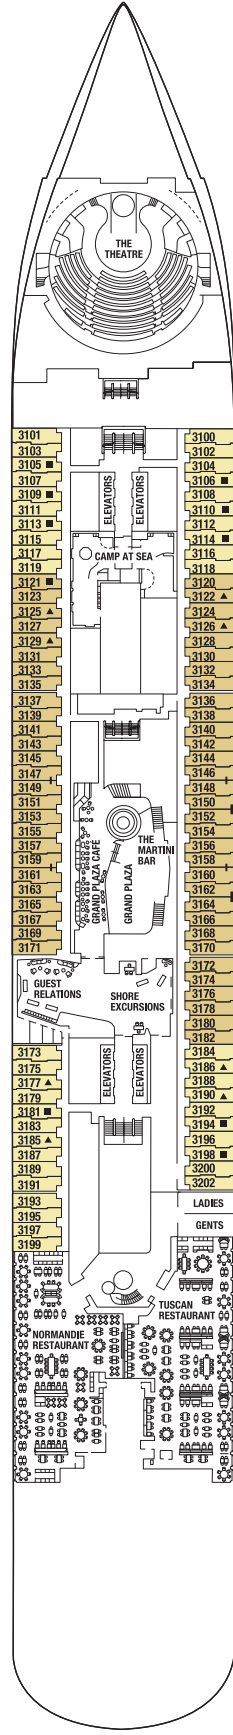

Deck 6

Deck 5

Deck 4

Deck 3

Deck 2

- S3 E3 E4 ES
- 1B PO 12

- 7 8

- IC Iconic Suite - PS Penthouse Suite - EV Edge Villas - RS Royal Suite - CS Celebrity Suite - S1 Sky Suite 1 - S2 Sky Suite 2 - S3 Sky Suite 3	- A1 AquaClass® 1 - A2 AquaClass 2 - C1 Concierge Class 1 - C2 Concierge Class 2 - C3 Concierge Class 3	- E1 Edge Stateroom w/ Infinite Veranda^{SM} 1 - E2 Edge Stateroom w/ Infinite Veranda 2 - E3 Edge Stateroom w/ Infinite Veranda 3 - E4 Edge Stateroom w/ Infinite Veranda 4 - ES Edge Single Stateroom w/ Infinite Veranda^{SM} - SV Sunset Veranda Stateroom 1A Deluxe Ocean View Stateroom w/ Veranda 1A 1B Deluxe Ocean View Stateroom w/ Veranda 1B	- PO Panoramic Ocean View Stateroom 6 Deluxe Ocean View Stateroom 06 7 Ocean View Stateroom 07 8 Ocean View Stateroom 08 9 Deluxe Inside Stateroom 09 10 Deluxe Inside Stateroom 10 11 Deluxe Inside Stateroom 11 12 Inside Stateroom 12	■ Quad - Double Sofa ▲ Triple - Single Sofa ★ Occupancy - Six | Connecting Staterooms ↘ Inside Stateroom Door Location ♿ Wheelchair Accessible Stateroom ■ Featuring Roll-in Shower