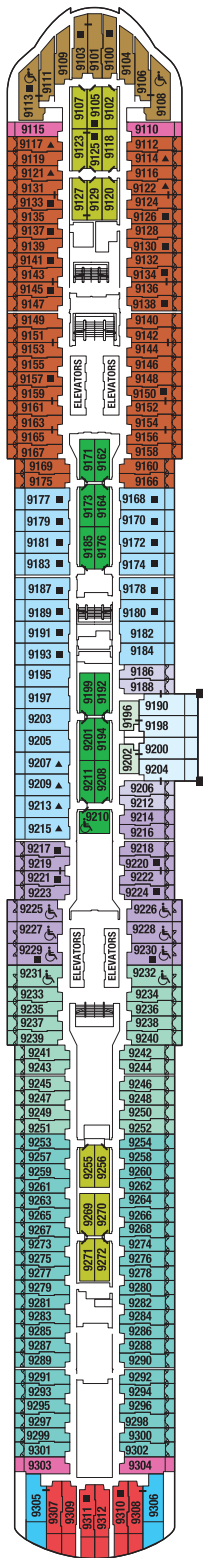

Accessible staterooms with a sofa bed accommodate a maximum of three guests. Accessible suites with a sofa bed accommodate a maximum of four guests. Staterooms 12107, 12187, 12219, 12112, 12148, 12150, 12164, 12170, 12188, and 12220 have partially obstructed veranda views.

Deck 12

IC	PS	RS	CS	S1	S3
C1	C2	C3	SV	9	

Deck 16

Deck 15

Deck 14

IC Iconic Suite	A1 AquaClass® 1	E1 Edge Stateroom w/ Infinite Veranda SM 1	PO Panoramic Ocean View Stateroom	■ Quad - Double Sofa
PS Penthouse Suite	A2 AquaClass 2	E2 Edge Stateroom w/ Infinite Veranda 2	6 Deluxe Ocean View Stateroom 06	▲ Triple - Single Sofa
EV Edge Villas	C1 Concierge Class 1	E3 Edge Stateroom w/ Infinite Veranda 3	7 Ocean View Stateroom 07	★ Occupancy - Six
RS Royal Suite	C2 Concierge Class 2	E4 Edge Stateroom w/ Infinite Veranda 4	8 Ocean View Stateroom 08	 Connecting Staterooms
CS Celebrity Suite	C3 Concierge Class 3	ES Edge Single Stateroom w/ Infinite Veranda SM	9 Deluxe Inside Stateroom 09	⌋ Inside Stateroom Door Location
S1 Sky Suite 1		SV Sunset Veranda Stateroom	10 Deluxe Inside Stateroom 10	♿ Wheelchair Accessible Stateroom
S2 Sky Suite 2		1A Deluxe Ocean View Stateroom w/ Veranda 1A	11 Deluxe Inside Stateroom 11	■ Featuring Roll-in Shower
S3 Sky Suite 3		1B Deluxe Ocean View Stateroom w/ Veranda 1B	12 Inside Stateroom 12	

S1	S3	E1	E2	E3
E4	SV	1A	11	12

Deck 8

S1	S3	E1	E2	E4	
SV	1A	6	10	11	12

Deck 9

S1	S2	S3	A1	A2	C2	C3
E1	SV	1A	6	9	10	12

Deck 10

S1	S2	S3	A1	A2	
C2	C3	SV	9	10	12

Deck 11