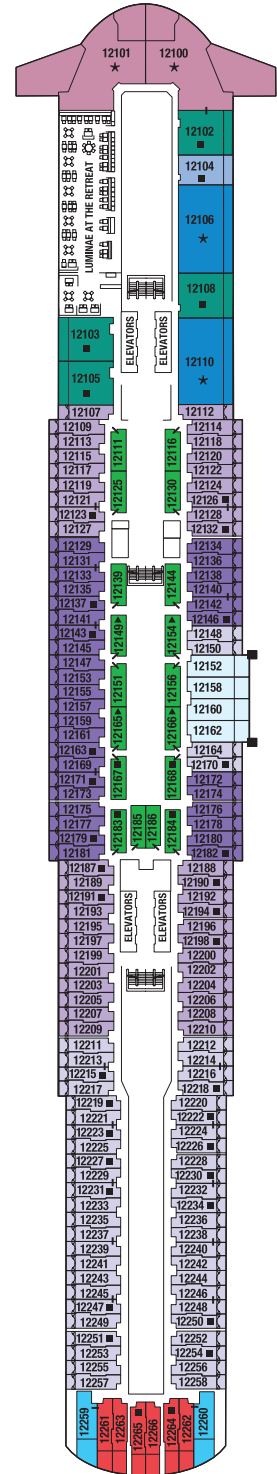

Accessible staterooms with a sofa bed accommodate a maximum of three guests. Accessible suites with a sofa bed accommodate a maximum of four guests. Staterooms 12107, 12187, 12219, 12112, 12148, 12150, 12164, 12170, 12188, and 12220 have partially obstructed veranda views.

Visit celebritycruises.com/edge for more reveals throughout 2017. Deck plans are not drawn to scale. Deck numbers reflect upper guest levels.

For an interactive deck plan experience, 360° virtual tours of stateroom categories, and the most up-to-date deck plans, visit celebritycruises.com.

Deck 12

IC	PS	RS	CS	S1	S3
C1	C2	C3	SV	9	

Deck 16

Deck 15

Deck 14

IC Iconic Suite	A1 AquaClass® 1	E1 Edge Stateroom w/ Infinite Veranda SM 1	PO Panoramic Ocean View Stateroom	■ Quad - Double Sofa
PS Penthouse Suite	A2 AquaClass 2	E2 Edge Stateroom w/ Infinite Veranda 2	6 Deluxe Ocean View Stateroom 06	▲ Triple - Single Sofa
EV Edge Villas	C1 Concierge Class 1	E3 Edge Stateroom w/ Infinite Veranda 3	7 Ocean View Stateroom 07	★ Occupancy - Six
RS Royal Suite	C2 Concierge Class 2	E4 Edge Stateroom w/ Infinite Veranda 4	8 Ocean View Stateroom 08	 Connecting Staterooms
CS Celebrity Suite	C3 Concierge Class 3	ES Edge Single Stateroom w/ Infinite Veranda SM	9 Deluxe Inside Stateroom 09	⌋ Inside Stateroom Door Location
S1 Sky Suite 1		SV Sunset Veranda Stateroom	10 Deluxe Inside Stateroom 10	♿ Wheelchair Accessible Stateroom
S2 Sky Suite 2		1A Deluxe Ocean View Stateroom w/ Veranda 1A	11 Deluxe Inside Stateroom 11	■ Featuring Roll-in Shower
S3 Sky Suite 3		1B Deluxe Ocean View Stateroom w/ Veranda 1B	12 Inside Stateroom 12	

S1	S3	E1	E2	E3
E4	SV	1A	11	12

Deck 8

S1	S3	E1	E2	E4	
SV	1A	6	10	11	12

Deck 9

S1	S2	S3	A1	A2	C2	C3
E1	SV	1A	6	9	10	12

Deck 10

S1	S2	S3	A1	A2	
C2	C3	SV	9	10	12

Deck 11