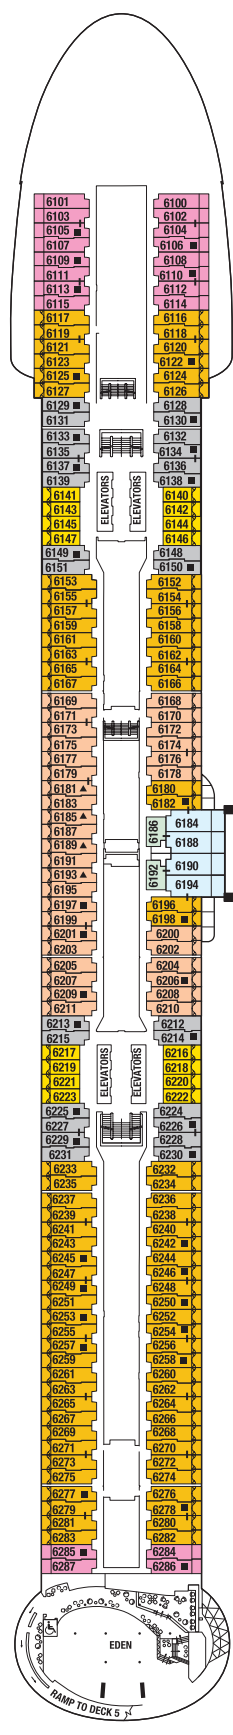

Deck 6

Deck 5

Deck 4

Deck 3

Deck 2

- S3 E3 E4 ES
- 1B PO 12

- 7 8

- IC Iconic Suite - PS Penthouse Suite - EV Edge Villas - RS Royal Suite - CS Celebrity Suite - S1 Sky Suite 1 - S2 Sky Suite 2 - S3 Sky Suite 3	- A1 AquaClass® 1 - A2 AquaClass 2 - C1 Concierge Class 1 - C2 Concierge Class 2 - C3 Concierge Class 3	- E1 Edge Stateroom w/ Infinite Veranda^{SM} 1 - E2 Edge Stateroom w/ Infinite Veranda 2 - E3 Edge Stateroom w/ Infinite Veranda 3 - E4 Edge Stateroom w/ Infinite Veranda 4 - ES Edge Single Stateroom w/ Infinite Veranda^{SM} - SV Sunset Veranda Stateroom 1A Deluxe Ocean View Stateroom w/ Veranda 1A 1B Deluxe Ocean View Stateroom w/ Veranda 1B	- PO Panoramic Ocean View Stateroom 6 Deluxe Ocean View Stateroom 06 7 Ocean View Stateroom 07 8 Ocean View Stateroom 08 9 Deluxe Inside Stateroom 09 10 Deluxe Inside Stateroom 10 11 Deluxe Inside Stateroom 11 12 Inside Stateroom 12	■ Quad - Double Sofa ▲ Triple - Single Sofa ★ Occupancy - Six | Connecting Staterooms ↘ Inside Stateroom Door Location ♿ Wheelchair Accessible Stateroom ■ Featuring Roll-in Shower