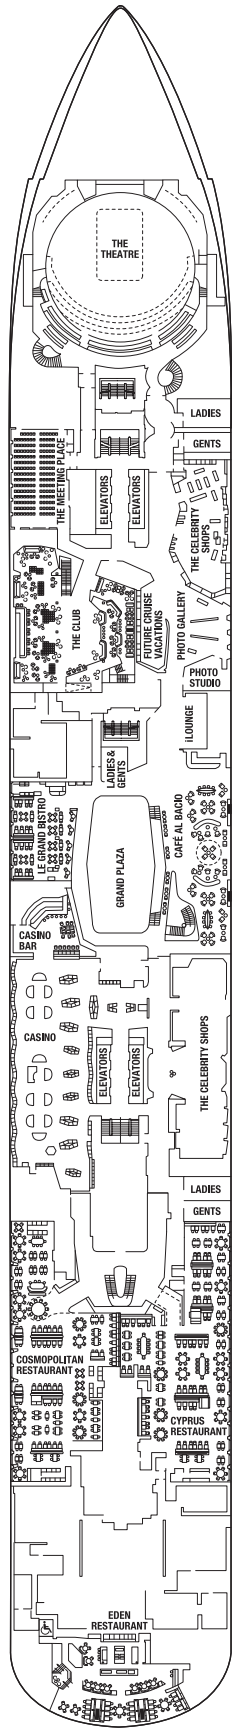

Deck 6

Deck 5

Deck 4

Deck 3

Deck 2

- S3 E3 E4 ES
- 1B PO 12

- 7 8

- IC Iconic Suite - PS Penthouse Suite - EV Edge Villas - RS Royal Suite - CS Celebrity Suite - S1 Sky Suite 1 - S2 Sky Suite 2 - S3 Sky Suite 3	- A1 AquaClass® 1 - A2 AquaClass 2 - C1 Concierge Class 1 - C2 Concierge Class 2 - C3 Concierge Class 3	- E1 Edge Stateroom w/ Infinite Veranda^{SM} 1 - E2 Edge Stateroom w/ Infinite Veranda 2 - E3 Edge Stateroom w/ Infinite Veranda 3 - E4 Edge Stateroom w/ Infinite Veranda 4 - ES Edge Single Stateroom w/ Infinite Veranda^{SM} - SV Sunset Veranda Stateroom 1A Deluxe Ocean View Stateroom w/ Veranda 1A 1B Deluxe Ocean View Stateroom w/ Veranda 1B	- PO Panoramic Ocean View Stateroom 6 Deluxe Ocean View Stateroom 06 7 Ocean View Stateroom 07 8 Ocean View Stateroom 08 9 Deluxe Inside Stateroom 09 10 Deluxe Inside Stateroom 10 11 Deluxe Inside Stateroom 11 12 Inside Stateroom 12	■ Quad - Double Sofa ▲ Triple - Single Sofa ★ Occupancy - Six | Connecting Staterooms ↘ Inside Stateroom Door Location ♿ Wheelchair Accessible Stateroom ■ Featuring Roll-in Shower