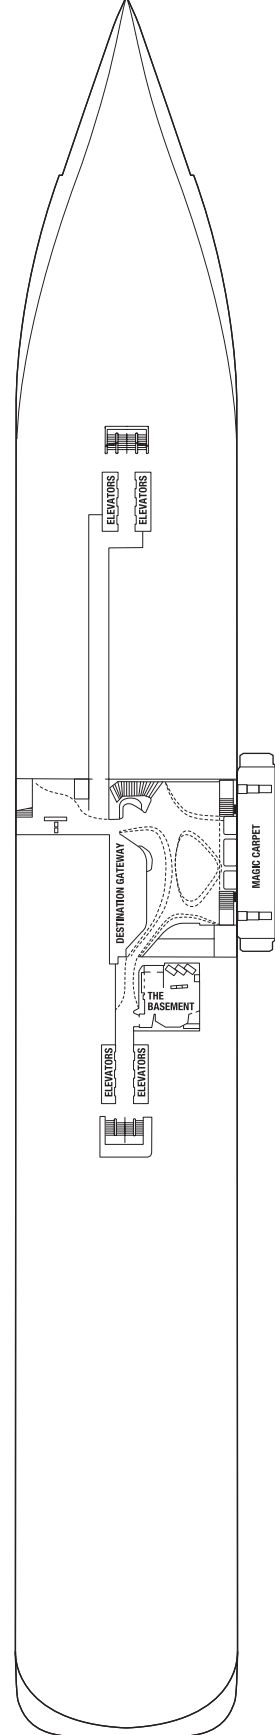

Deck 6

Deck 5

Deck 4

Deck 3

Deck 2

- S3 E3 E4 ES
- 1B PO 12

- 7 8

- IC Iconic Suite - PS Penthouse Suite - EV Edge Villas - RS Royal Suite - CS Celebrity Suite - S1 Sky Suite 1 - S2 Sky Suite 2 - S3 Sky Suite 3	- A1 AquaClass® 1 - A2 AquaClass 2 - C1 Concierge Class 1 - C2 Concierge Class 2 - C3 Concierge Class 3	- E1 Edge Stateroom w/ Infinite Veranda^{SM} 1 - E2 Edge Stateroom w/ Infinite Veranda 2 - E3 Edge Stateroom w/ Infinite Veranda 3 - E4 Edge Stateroom w/ Infinite Veranda 4 - ES Edge Single Stateroom w/ Infinite Veranda^{SM} - SV Sunset Veranda Stateroom 1A Deluxe Ocean View Stateroom w/ Veranda 1A 1B Deluxe Ocean View Stateroom w/ Veranda 1B	- PO Panoramic Ocean View Stateroom 6 Deluxe Ocean View Stateroom 06 7 Ocean View Stateroom 07 8 Ocean View Stateroom 08 9 Deluxe Inside Stateroom 09 10 Deluxe Inside Stateroom 10 11 Deluxe Inside Stateroom 11 12 Inside Stateroom 12	■ Quad - Double Sofa ▲ Triple - Single Sofa ★ Occupancy - Six | Connecting Staterooms ↘ Inside Stateroom Door Location ♿ Wheelchair Accessible Stateroom ■ Featuring Roll-in Shower