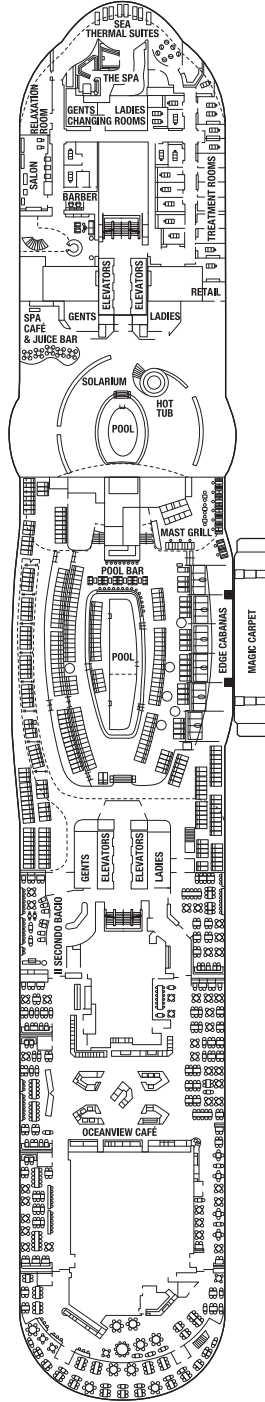

Accessible staterooms with a sofa bed accommodate a maximum of three guests. Accessible suites with a sofa bed accommodate a maximum of four guests. Staterooms 12107, 12187, 12219, 12112, 12148, 12150, 12164, 12170, 12188, and 12220 have partially obstructed veranda views.

Visit celebritycruises.com/edge for more reveals throughout 2017. Deck plans are not drawn to scale. Deck numbers reflect upper guest levels.

For an interactive deck plan experience, 360° virtual tours of stateroom categories, and the most up-to-date deck plans, visit celebritycruises.com.

Deck 12

IC	PS	RS	CS	S1	S3
C1	C2	C3	SV	9	

Deck 16

Deck 15

Deck 14

IC Iconic Suite	A1 AquaClass® 1	E1 Edge Stateroom w/ Infinite Veranda SM 1	PO Panoramic Ocean View Stateroom	■ Quad - Double Sofa
PS Penthouse Suite	A2 AquaClass 2	E2 Edge Stateroom w/ Infinite Veranda 2	6 Deluxe Ocean View Stateroom 06	▲ Triple - Single Sofa
EV Edge Villas	C1 Concierge Class 1	E3 Edge Stateroom w/ Infinite Veranda 3	7 Ocean View Stateroom 07	★ Occupancy - Six
RS Royal Suite	C2 Concierge Class 2	E4 Edge Stateroom w/ Infinite Veranda 4	8 Ocean View Stateroom 08	 Connecting Staterooms
CS Celebrity Suite	C3 Concierge Class 3	ES Edge Single Stateroom w/ Infinite Veranda SM	9 Deluxe Inside Stateroom 09	⌋ Inside Stateroom Door Location
S1 Sky Suite 1		SV Sunset Veranda Stateroom	10 Deluxe Inside Stateroom 10	♿ Wheelchair Accessible Stateroom
S2 Sky Suite 2		1A Deluxe Ocean View Stateroom w/ Veranda 1A	11 Deluxe Inside Stateroom 11	■ Featuring Roll-in Shower
S3 Sky Suite 3		1B Deluxe Ocean View Stateroom w/ Veranda 1B	12 Inside Stateroom 12	

S1	S3	E1	E2	E3
E4	SV	1A	11	12

Deck 8

S1	S3	E1	E2	E4	
SV	1A	6	10	11	12

Deck 9

S1	S2	S3	A1	A2	C2	C3
E1	SV	1A	6	9	10	12

Deck 10

S1	S2	S3	A1	A2	
C2	C3	SV	9	10	12

Deck 11