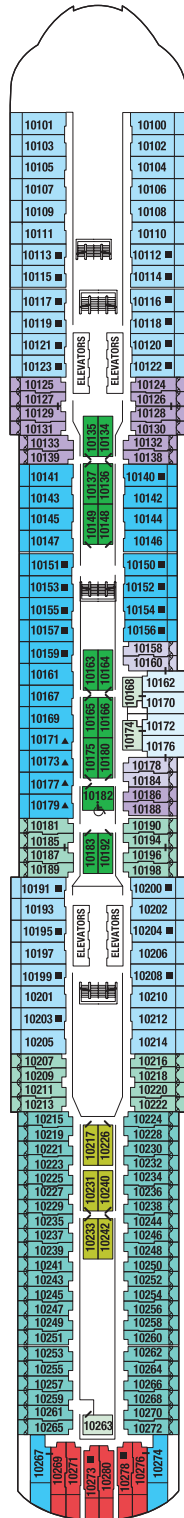

Accessible staterooms with a sofa bed accommodate a maximum of three guests. Accessible suites with a sofa bed accommodate a maximum of four guests. Staterooms 12107, 12187, 12219, 12112, 12148, 12150, 12164, 12170, 12188, and 12220 have partially obstructed veranda views.

Deck 12

IC	PS	RS	CS	S1	S3
C1	C2	C3	SV	9	

Deck 16

Deck 15

Deck 14

IC Iconic Suite	A1 AquaClass® 1	E1 Edge Stateroom w/ Infinite Veranda SM 1	PO Panoramic Ocean View Stateroom	■ Quad - Double Sofa
PS Penthouse Suite	A2 AquaClass 2	E2 Edge Stateroom w/ Infinite Veranda 2	6 Deluxe Ocean View Stateroom 06	▲ Triple - Single Sofa
EV Edge Villas	C1 Concierge Class 1	E3 Edge Stateroom w/ Infinite Veranda 3	7 Ocean View Stateroom 07	★ Occupancy - Six
RS Royal Suite	C2 Concierge Class 2	E4 Edge Stateroom w/ Infinite Veranda 4	8 Ocean View Stateroom 08	 Connecting Staterooms
CS Celebrity Suite	C3 Concierge Class 3	ES Edge Single Stateroom w/ Infinite Veranda SM	9 Deluxe Inside Stateroom 09	⌋ Inside Stateroom Door Location
S1 Sky Suite 1		SV Sunset Veranda Stateroom	10 Deluxe Inside Stateroom 10	♿ Wheelchair Accessible Stateroom
S2 Sky Suite 2		1A Deluxe Ocean View Stateroom w/ Veranda 1A	11 Deluxe Inside Stateroom 11	■ Featuring Roll-in Shower
S3 Sky Suite 3		1B Deluxe Ocean View Stateroom w/ Veranda 1B	12 Inside Stateroom 12	

S1	S3	E1	E2	E3
E4	SV	1A	11	12

Deck 8

S1	S3	E1	E2	E4	
SV	1A	6	10	11	12

Deck 9

S1	S2	S3	A1	A2	C2	C3
E1	SV	1A	6	9	10	12

Deck 10

S1	S2	S3	A1	A2	
C2	C3	SV	9	10	12

Deck 11