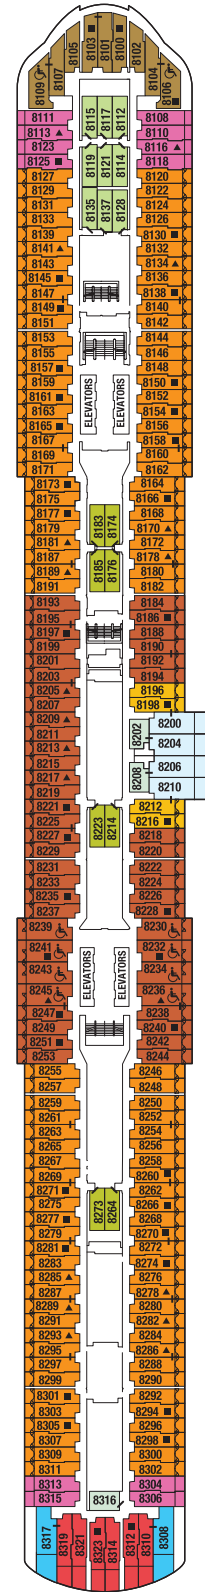

Accessible staterooms with a sofa bed accommodate a maximum of three guests. Accessible suites with a sofa bed accommodate a maximum of four guests. Staterooms 12107, 12187, 12219, 12112, 12148, 12150, 12164, 12170, 12188, and 12220 have partially obstructed veranda views.

Visit celebritycruises.com/edge for more reveals throughout 2017. Deck plans are not drawn to scale. Deck numbers reflect upper guest levels.

For an interactive deck plan experience, 360° virtual tours of stateroom categories, and the most up-to-date deck plans, visit celebritycruises.com.

Deck 12

IC	PS	RS	CS	S1	S3
C1	C2	C3	SV	9	

Deck 16

Deck 15

Deck 14

IC Iconic Suite	A1 AquaClass® 1	E1 Edge Stateroom w/ Infinite Veranda SM 1	PO Panoramic Ocean View Stateroom	■ Quad - Double Sofa
PS Penthouse Suite	A2 AquaClass 2	E2 Edge Stateroom w/ Infinite Veranda 2	6 Deluxe Ocean View Stateroom 06	▲ Triple - Single Sofa
EV Edge Villas	C1 Concierge Class 1	E3 Edge Stateroom w/ Infinite Veranda 3	7 Ocean View Stateroom 07	★ Occupancy - Six
RS Royal Suite	C2 Concierge Class 2	E4 Edge Stateroom w/ Infinite Veranda 4	8 Ocean View Stateroom 08	 Connecting Staterooms
CS Celebrity Suite	C3 Concierge Class 3	ES Edge Single Stateroom w/ Infinite Veranda SM	9 Deluxe Inside Stateroom 09	⌋ Inside Stateroom Door Location
S1 Sky Suite 1		SV Sunset Veranda Stateroom	10 Deluxe Inside Stateroom 10	♿ Wheelchair Accessible Stateroom
S2 Sky Suite 2		1A Deluxe Ocean View Stateroom w/ Veranda 1A	11 Deluxe Inside Stateroom 11	■ Featuring Roll-in Shower
S3 Sky Suite 3		1B Deluxe Ocean View Stateroom w/ Veranda 1B	12 Inside Stateroom 12	

S1	S3	E1	E2	E3
E4	SV	1A	11	12

Deck 8

S1	S3	E1	E2	E4	
SV	1A	6	10	11	12

Deck 9

S1	S2	S3	A1	A2	C2	C3
E1	SV	1A	6	9	10	12

Deck 10

S1	S2	S3	A1	A2	
C2	C3	SV	9	10	12

Deck 11