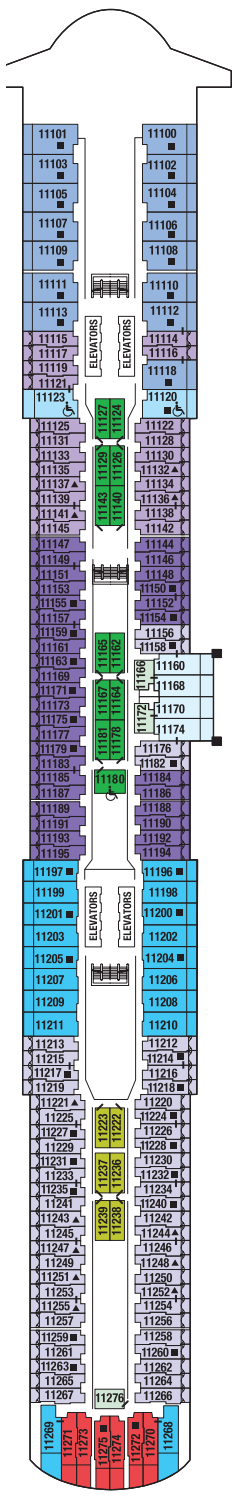

Deck 11

C5	S1	S2	S3	C1	C2
C3	SV	9	10	12	

Accessible staterooms with a sofa bed accommodate a maximum of three guests.

Accessible suites with a sofa bed accommodate a maximum of four guests.

Staterooms 6198, 6196, 6182, 6180, 6128, 6129, 7247, 7225, 7165, 7244, 7222, 7210, 7206, 7192, 7190, 7158, 8196, 8198, 8212, 8216, 8228, 8246, 8255, 8237, 8173, 9160, 9186, 9188, 9206, 9212, 9224, 9242, 9241, 9223, 9169, 10224, 10198, 10184, 10178, 10160, 10158, 10132, 10215, 10189, 10133, 11220, 11194, 11182, 11176, 11158, 11156, 11122, 11221, 11195, and 11125 have partially obstructed veranda views.

Visit celebritycruises.com/edge for more reveals throughout 2017.

Deck plans are not drawn to scale. Deck numbers reflect upper guest levels.

For an interactive deck plan experience, 360° virtual tours of stateroom categories, and the most up-to-date deck plans, visit celebritycruises.com.