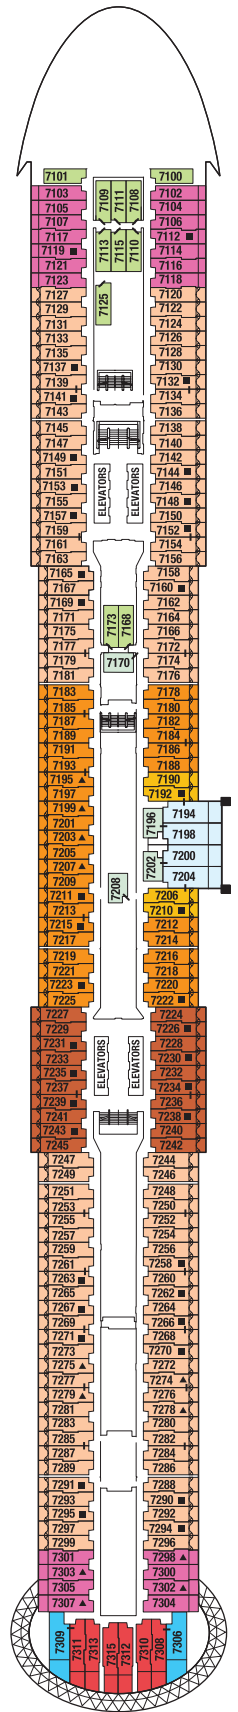

Accessible staterooms with a sofa bed accommodate a maximum of three guests. Accessible suites with a sofa bed accommodate a maximum of four guests. Staterooms 12107, 12187, 12219, 12112, 12148, 12150, 12164, 12170, 12188, and 12220 have partially obstructed veranda views.

Visit celebritycruises.com/edge for more reveals throughout 2017. Deck plans are not drawn to scale. Deck numbers reflect upper guest levels.

For an interactive deck plan experience, 360° virtual tours of stateroom categories, and the most up-to-date deck plans, visit celebritycruises.com.

Deck 12

IC	PS	RS	CS	S1	S3
C1	C2	C3	SV	9	

Deck 16

Deck 15

Deck 14

IC Iconic Suite	A1 AquaClass® 1	E1 Edge Stateroom w/ Infinite Veranda SM 1	PO Panoramic Ocean View Stateroom	■ Quad - Double Sofa
PS Penthouse Suite	A2 AquaClass 2	E2 Edge Stateroom w/ Infinite Veranda 2	6 Deluxe Ocean View Stateroom 06	▲ Triple - Single Sofa
EV Edge Villas	C1 Concierge Class 1	E3 Edge Stateroom w/ Infinite Veranda 3	7 Ocean View Stateroom 07	★ Occupancy - Six
RS Royal Suite	C2 Concierge Class 2	E4 Edge Stateroom w/ Infinite Veranda 4	8 Ocean View Stateroom 08	 Connecting Staterooms
CS Celebrity Suite	C3 Concierge Class 3	ES Edge Single Stateroom w/ Infinite Veranda SM	9 Deluxe Inside Stateroom 09	⌋ Inside Stateroom Door Location
S1 Sky Suite 1		SV Sunset Veranda Stateroom	10 Deluxe Inside Stateroom 10	♿ Wheelchair Accessible Stateroom
S2 Sky Suite 2		1A Deluxe Ocean View Stateroom w/ Veranda 1A	11 Deluxe Inside Stateroom 11	■ Featuring Roll-in Shower
S3 Sky Suite 3		1B Deluxe Ocean View Stateroom w/ Veranda 1B	12 Inside Stateroom 12	

S1	S3	E1	E2	E3
E4	SV	1A	11	12

Deck 8

S1	S3	E1	E2	E4	
SV	1A	6	10	11	12

Deck 9

S1	S2	S3	A1	A2	C2	C3
E1	SV	1A	6	9	10	12

Deck 10

S1	S2	S3	A1	A2	
C2	C3	SV	9	10	12

Deck 11