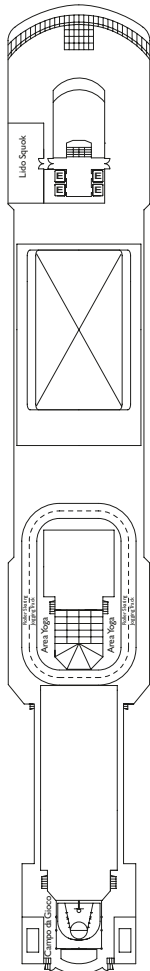

Inside Cabin

- **Classic**   Camelia, Giglio, Ortensia
- **Premium**   Ibisco, Petunia, Ortensia, Narciso
- **Samsara**   Petunia

Outside cabin

- **Classic without view**   Camelia
- **Premium with ocean view**   Narciso, Ortensia, Ibisco

Cabins with ocean view balcony

- **Classic**   Giglio, Camelia
- **Premium**   Ortensia, Ibisco, Petunia
- **Samsara**   Petunia