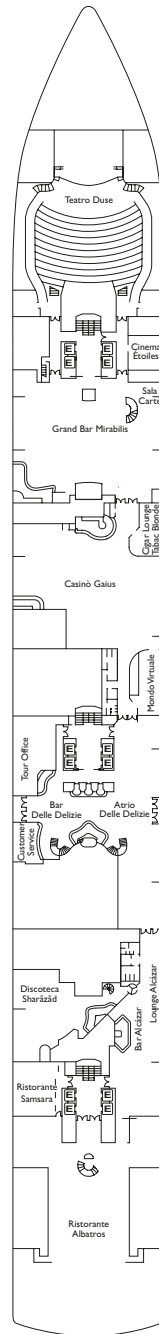

Inside Cabin

- Classic** Camelia, Giglio, Ortensia
- Premium** Ibisco, Petunia, Ortensia, Narciso
- Samsara** Petunia

Outside cabin

- Classic without view** Camelia
- Premium with ocean view** Narciso, Ortensia, Ibisco

Grt: 92.600 t
 Length: 294 m
 Width: 32,25 m
 Cruising speed: 21,6 knots
 Max speed: 23,6 knots

- ✓ cabins with partially restricted view
- X cabins without views
- H cabins for disabled guests
- C interconnecting cabins
- E lift
- 1 upper berth
- single sofa bed
- ▲ 2 low beds that cannot be converted into a double
- ◇ 1 double bed that cannot be converted into two low beds

Please note: Double bed is available in all cabin grades.

DECK 6 ORTENSIA

DECK 5 GIGLIO

DECK 4 CAMELIA

DECK 3 AZALEA

DECK 2 GARDENIA

DECK 1 NARCISO