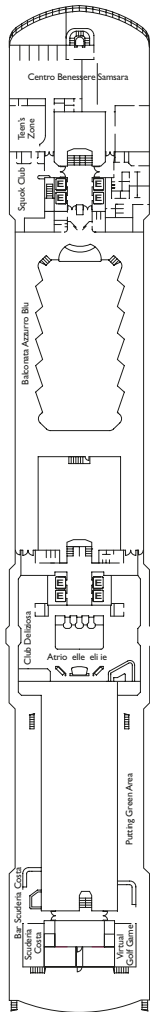

Inside Cabin

- Classic** Camelia, Giglio, Ortensia
- Premium** Ibisco, Petunia, Ortensia, Narciso
- Samsara** Petunia

Outside cabin

- Classic without view** Camelia
- Premium with ocean view** Narciso, Ortensia, Ibisco

Cabins with ocean view balcony

- Classic** Giglio, Camelia
- Premium** Ortensia, Ibisco, Petunia
- Samsara** Petunia

DECK 12 GIRASOLE

DECK 11 FUXIA

DECK 10 MAGNOLIA

DECK 9 ORCHIDEA

DECK 8 PETUNIA

DECK 7 IBISCO

Grt: 92.600 t
 Length: 294 m
 Width: 32,25 m
 Cruising speed: 21,6 knots
 Max speed: 23,6 knots

- ✓ cabins with partially restricted view
- X cabins without views
- H cabins for disabled guests
- C interconnecting cabins
- E lift
- 1 upper berth
- single sofa bed
- ▲ 2 low beds that cannot be converted into a double
- ◇ 1 double bed that cannot be converted into two low beds