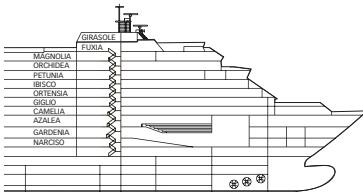

Grt: 92.600 t
 Length: 294 m
 Width: 32,25 m
 Cruising speed: 21,6 knots
 Max speed: 23,6 knots

- ✓ cabins with partially restricted view
- X cabins without views
- H cabins for disabled guests
- C interconnecting cabins
- E lift
- 1 upper berth
- single sofa bed
- ▲ 2 low beds that cannot be converted into a double
- ◇ 1 double bed that cannot be converted into two low beds