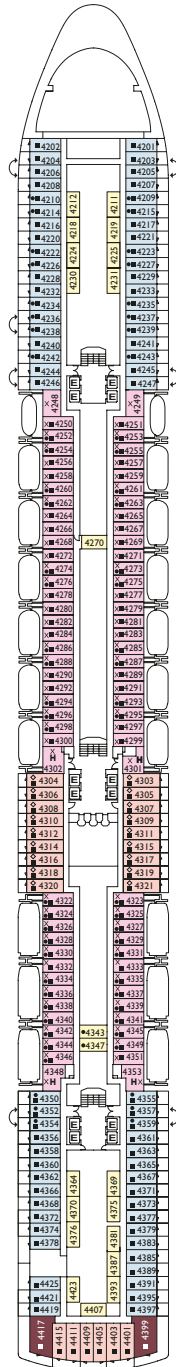

Inside Cabin

- Classic** Camelia, Giglio, Ortensia
- Premium** Ibisco, Petunia, Ortensia, Narciso
- Samsara** Petunia

Outside cabin

- Classic without view** Camelia
- Premium with ocean view** Narciso, Ortensia, Ibisco

Grt: 92.600 t
 Length: 294 m
 Width: 32,25 m
 Cruising speed: 21,6 knots
 Max speed: 23,6 knots

- ✓ cabins with partially restricted view
- X cabins without views
- H cabins for disabled guests
- C interconnecting cabins
- E lift
- 1 upper berth
- single sofa bed
- ▲ 2 low beds that cannot be converted into a double
- ◇ 1 double bed that cannot be converted into two low beds

Suites

- Mini Suite with Ocean View Balcony
Camelia, Giglio, Ibsico, Petunia
- Suite with Ocean View Balcony
Giglio, Ortensia, Ibsico, Petunia

- Panorama Suite with Ocean View Balcony
Camelia, Giglio, Ortensia, Ibsico, Petunia
- Grand Suite with Ocean View Balcony Ibsico
- Samsara Suite with Ocean View Balcony
Petunia

Please note: Double bed is available in all cabin grades.

DECK 6 ORTENSIA

DECK 5 GIGLIO

DECK 4 CAMELIA

DECK 3 AZALEA

DECK 2 GARDENIA

DECK 1 NARCISO