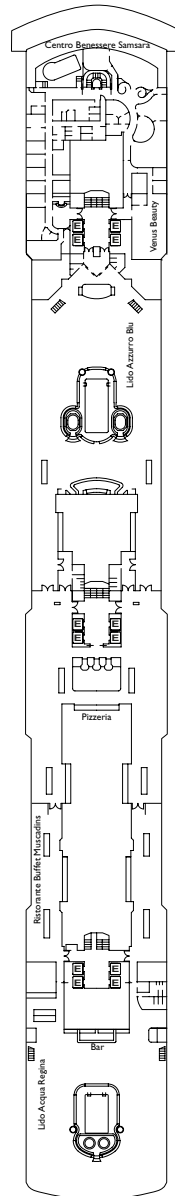

Inside Cabin

- Classic** Camelia, Giglio, Ortensia
- Premium** Ibisco, Petunia, Ortensia, Narciso
- Samsara** Petunia

Outside cabin

- Classic without view** Camelia
- Premium with ocean view** Narciso, Ortensia, Ibisco

Cabins with ocean view balcony

- Classic** Giglio, Camelia
- Premium** Ortensia, Ibisco, Petunia
- Samsara** Petunia

DECK 12 GIRASOLE

DECK 11 FUXIA

DECK 10 MAGNOLIA

DECK 9 ORCHIDEA

DECK 8 PETUNIA

DECK 7 IBISCO

Grt: 92.600 t
 Length: 294 m
 Width: 32,25 m
 Cruising speed: 21,6 knots
 Max speed: 23,6 knots

- ✓ cabins with partially restricted view
- X cabins without views
- H cabins for disabled guests
- C interconnecting cabins
- E lift
- 1 upper berth
- single sofa bed
- ▲ 2 low beds that cannot be converted into a double
- ◇ 1 double bed that cannot be converted into two low beds