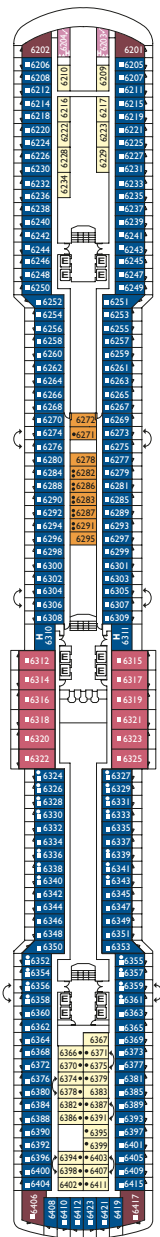

Inside Cabin

- Classic** Camelia, Giglio, Ortensia
- Premium** Ibisco, Petunia, Ortensia, Narciso
- Samsara** Petunia

Outside cabin

- Classic without view** Camelia
- Premium with ocean view** Narciso, Ortensia, Ibisco

Cabins with ocean view balcony

- Classic** Giglio, Camelia
- Premium** Ortensia, Ibisco, Petunia
- Samsara** Petunia

DECK 12 GIRASOLE

DECK 11 FUXIA

DECK 10 MAGNOLIA

DECK 9 ORCHIDEA

DECK 8 PETUNIA

DECK 7 IBISCO

Grt: 92.600 t
 Length: 294 m
 Width: 32,25 m
 Cruising speed: 21,6 knots
 Max speed: 23,6 knots

- ✓ cabins with partially restricted view
- X cabins without views
- H cabins for disabled guests
- C interconnecting cabins
- E lift
- 1 upper berth
- single sofa bed
- ▲ 2 low beds that cannot be converted into a double
- ◇ 1 double bed that cannot be converted into two low beds

Please note: Double bed is available in all cabin grades.

DECK 6 ORTENSIA

DECK 5 GIGLIO

DECK 4 CAMELIA

DECK 3 AZALEA

DECK 2 GARDENIA

DECK 1 NARCISO