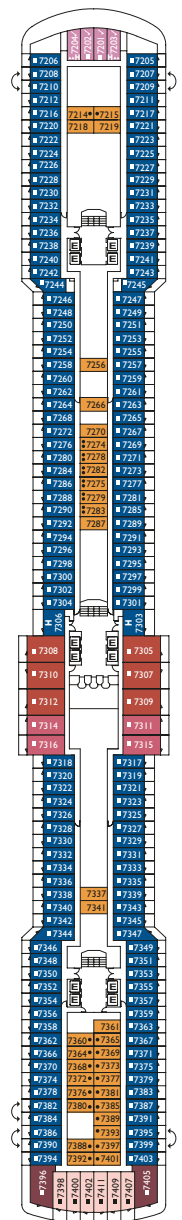

Inside Cabin

- Classic** Camelia, Giglio, Ortensia
- Premium** Ibisco, Petunia, Ortensia, Narciso
- Samsara** Petunia

Outside cabin

- Classic without view** Camelia
- Premium with ocean view** Narciso, Ortensia, Ibisco

Cabins with ocean view balcony

- Classic** Giglio, Camelia
- Premium** Ortensia, Ibisco, Petunia
- Samsara** Petunia

DECK 12 GIRASOLE

DECK 11 FUXIA

DECK 10 MAGNOLIA

DECK 9 ORCHIDEA

DECK 8 PETUNIA

DECK 7 IBISCO

Grt: 92.600 t
 Length: 294 m
 Width: 32,25 m
 Cruising speed: 21,6 knots
 Max speed: 23,6 knots

- ✓ cabins with partially restricted view
- X cabins without views
- H cabins for disabled guests
- C interconnecting cabins
- E lift
- 1 upper berth
- single sofa bed
- ▲ 2 low beds that cannot be converted into a double
- ◇ 1 double bed that cannot be converted into two low beds

Please note: Double bed is available in all cabin grades.

DECK 6 ORTENSIA

DECK 5 GIGLIO

DECK 4 CAMELIA

DECK 3 AZALEA

DECK 2 GARDENIA

DECK 1 NARCISO