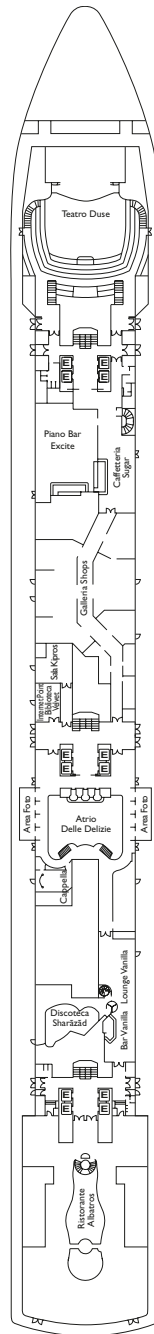

Inside Cabin

- Classic** Camelia, Giglio, Ortensia
- Premium** Ibisco, Petunia, Ortensia, Narciso
- Samsara** Petunia

Outside cabin

- Classic without view** Camelia
- Premium with ocean view** Narciso, Ortensia, Ibisco

Grt: 92.600 t
 Length: 294 m
 Width: 32,25 m
 Cruising speed: 21,6 knots
 Max speed: 23,6 knots

- ✓ cabins with partially restricted view
- X cabins without views
- H cabins for disabled guests
- C interconnecting cabins
- E lift
- 1 upper berth
- single sofa bed
- ▲ 2 low beds that cannot be converted into a double
- ◇ 1 double bed that cannot be converted into two low beds

Please note: Double bed is available in all cabin grades.

DECK 6 ORTENSIA

DECK 5 GIGLIO

DECK 4 CAMELIA

DECK 3 AZALEA

DECK 2 GARDENIA

DECK 1 NARCISO