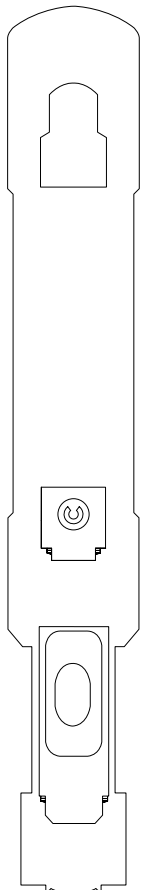

Inside Cabin

- Classic** Camelia, Giglio, Ortensia
- Premium** Ibisco, Petunia, Ortensia, Narciso
- Samsara** Petunia

Outside cabin

- Classic without view** Camelia
- Premium with ocean view** Narciso, Ortensia, Ibisco

Cabins with ocean view balcony

- Classic** Giglio, Camelia
- Premium** Ortensia, Ibisco, Petunia
- Samsara** Petunia

DECK 12 GIRASOLE

DECK 11 FUXIA

DECK 10 MAGNOLIA

DECK 9 ORCHIDEA

DECK 8 PETUNIA

DECK 7 IBISCO

Grt: 92.600 t
 Length: 294 m
 Width: 32,25 m
 Cruising speed: 21,6 knots
 Max speed: 23,6 knots

- ✓ cabins with partially restricted view
- X cabins without views
- H cabins for disabled guests
- C interconnecting cabins
- E lift
- 1 upper berth
- single sofa bed
- ▲ 2 low beds that cannot be converted into a double
- ◇ 1 double bed that cannot be converted into two low beds