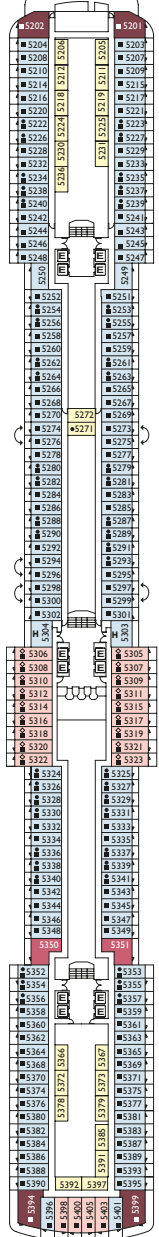

Inside Cabin

- Classic** Camelia, Giglio, Ortensia
- Premium** Ibisco, Petunia, Ortensia, Narciso
- Samsara** Petunia

Outside cabin

- Classic without view** Camelia
- Premium with ocean view** Narciso, Ortensia, Ibisco

Grt: 92.600 t
 Length: 294 m
 Width: 32,25 m
 Cruising speed: 21,6 knots
 Max speed: 23,6 knots

- ✓ cabins with partially restricted view
- X cabins without views
- H cabins for disabled guests
- C interconnecting cabins
- E lift
- 1 upper berth
- single sofa bed
- ▲ 2 low beds that cannot be converted into a double
- ◇ 1 double bed that cannot be converted into two low beds

Suites

- Mini Suite with Ocean View Balcony
Camelia, Giglio, Ibsico, Petunia
- Suite with Ocean View Balcony
Giglio, Ortensia, Ibsico, Petunia

- Panorama Suite with Ocean View Balcony
Camelia, Giglio, Ortensia, Ibsico, Petunia
- Grand Suite with Ocean View Balcony Ibsico
- Samsara Suite with Ocean View Balcony
Petunia

Please note: Double bed is available in all cabin grades.

DECK 6 ORTENSIA

DECK 5 GIGLIO

DECK 4 CAMELIA

DECK 3 AZALEA

DECK 2 GARDENIA

DECK 1 NARCISO