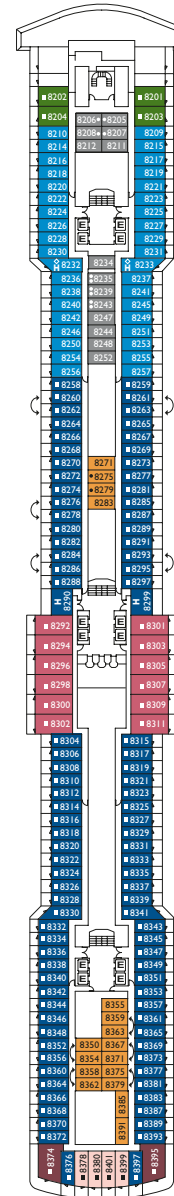

Inside Cabin

- Classic** Camelia, Giglio, Ortensia
- Premium** Ibisco, Petunia, Ortensia, Narciso
- Samsara** Petunia

Outside cabin

- Classic without view** Camelia
- Premium with ocean view** Narciso, Ortensia, Ibisco

Cabins with ocean view balcony

- Classic** Giglio, Camelia
- Premium** Ortensia, Ibisco, Petunia
- Samsara** Petunia

DECK 12 GIRASOLE

DECK 11 FUXIA

DECK 10 MAGNOLIA

DECK 9 ORCHIDEA

DECK 8 PETUNIA

DECK 7 IBISCO

Grt: 92.600 t
 Length: 294 m
 Width: 32,25 m
 Cruising speed: 21,6 knots
 Max speed: 23,6 knots

- ✓ cabins with partially restricted view
- X cabins without views
- H cabins for disabled guests
- C interconnecting cabins
- E lift
- 1 upper berth
- single sofa bed
- ▲ 2 low beds that cannot be converted into a double
- ◇ 1 double bed that cannot be converted into two low beds

Please note: Double bed is available in all cabin grades.

DECK 6 ORTENSIA

DECK 5 GIGLIO

DECK 4 CAMELIA

DECK 3 AZALEA

DECK 2 GARDENIA

DECK 1 NARCISO