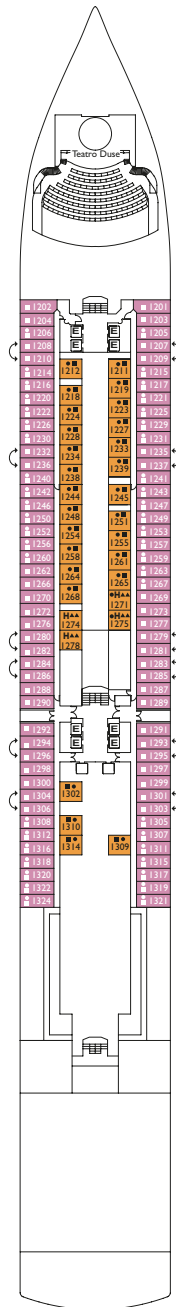

Inside Cabin

- Classic** Camelia, Giglio, Ortensia
- Premium** Ibisco, Petunia, Ortensia, Narciso
- Samsara** Petunia

Outside cabin

- Classic without view** Camelia
- Premium with ocean view** Narciso, Ortensia, Ibisco

Cabins with ocean view balcony

- Classic** Giglio, Camelia
- Premium** Ortensia, Ibisco, Petunia
- Samsara** Petunia

DECK 12 GIRASOLE

DECK 11 FUXIA

DECK 10 MAGNOLIA

DECK 9 ORCHIDEA

DECK 8 PETUNIA

DECK 7 IBISCO

Grt: 92.600 t
 Length: 294 m
 Width: 32,25 m
 Cruising speed: 21,6 knots
 Max speed: 23,6 knots

- ✓ cabins with partially restricted view
- X cabins without views
- H cabins for disabled guests
- C interconnecting cabins
- E lift
- 1 upper berth
- single sofa bed
- ▲ 2 low beds that cannot be converted into a double
- ◇ 1 double bed that cannot be converted into two low beds

Please note: Double bed is available in all cabin grades.

DECK 6 ORTENSIA

DECK 5 GIGLIO

DECK 4 CAMELIA

DECK 3 AZALEA

DECK 2 GARDENIA

DECK 1 NARCISO