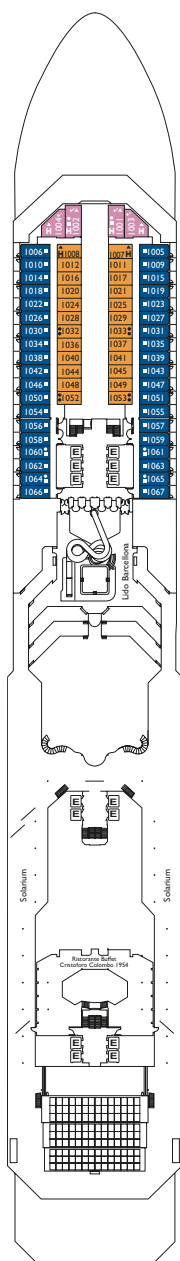

### Inside cabins

- Classic
- Premium

Rio de Janeiro, Miami  
Miami, Lisbona, Caracas,  
Vigo, Napoli, Barcellona

### Outside cabins ocean view

- Classic
- Premium

Rio de Janeiro, Miami  
Rio de Janeiro, Miami, Lisbona,  
Caracas, Napoli, Barcellona,  
Cannes

### Cabins with Ocean view balcony

- Classic
- Premium

Lisbona  
Lisbona, Caracas, Napoli,  
Vigo, Barcellona

DECK 14  
LAS PALMAS

DECK 12  
FUNCHAL

DECK 11  
CANNES

DECK 10  
BARCELONA

DECK 9  
NAPOLI

DECK 8  
VIGO

DECK 7  
CARACAS

Grt: 103.000 t  
 Length: 272 m  
 Width: 36 m  
 Cruising speed: 20 knots  
 Max speed: 22 knots

- ✓ cabins with partially restricted view
- single cabins
- H cabins for disabled guests
- C interconnecting cabins
- E lift
- \* double sofa bed
- 1 upper berth
- single sofa bed
- ▲▲ 2 low beds that cannot be converted into a double
- ▲ cannot be converted into a double