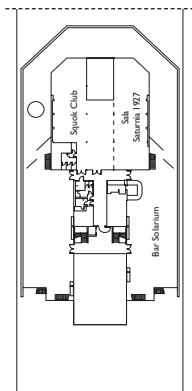

DECK 14
LAS PALMAS