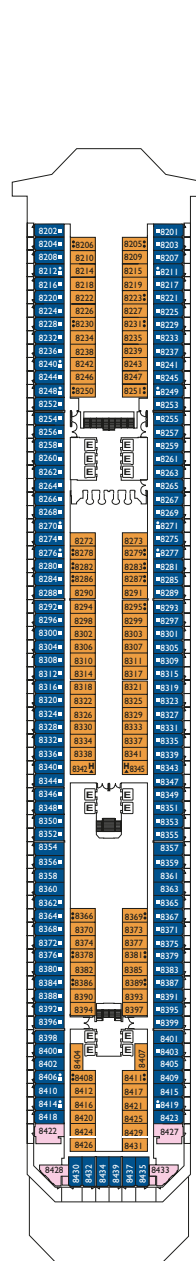

### Inside cabins

- Classic
- Premium

Rio de Janeiro, Miami  
Miami, Lisbona, Caracas,  
Vigo, Napoli, Barcellona

### Cabins with Ocean view balcony

- Classic
- Premium

Lisbona  
Lisbona, Caracas, Napoli,  
Vigo, Barcellona

DECK 14  
LAS PALMAS

DECK 12  
FUNCHAL

DECK 11  
CANNES

DECK 10  
BARCELONA

DECK 9  
NAPOLI

DECK 8  
VIGO

DECK 7  
CARACAS

Grt: 103.000 t  
 Length: 272 m  
 Width: 36 m  
 Cruising speed: 20 knots  
 Max speed: 22 knots

- ✓ cabins with partially restricted view
- single cabins
- H cabins for disabled guests
- C interconnecting cabins
- E lift
- \* double sofa bed
- 1 upper berth
- single sofa bed
- ▲▲ 2 low beds that cannot be converted into a double
- ▲ cannot be converted into a double