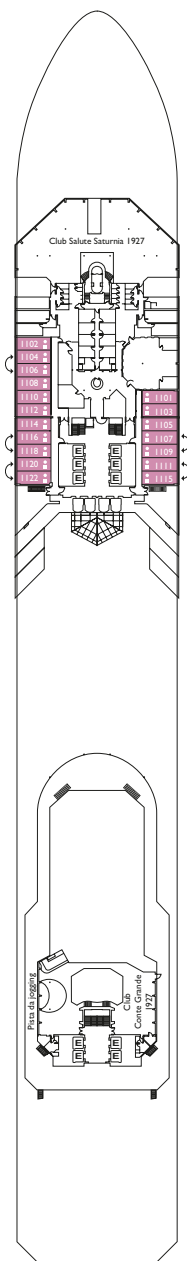

### Inside cabins

- Classic
- Premium

Rio de Janeiro, Miami  
Miami, Lisbona, Caracas,  
Vigo, Napoli, Barcellona

### Outside cabins ocean view

- Classic
- Premium

Rio de Janeiro, Miami  
Rio de Janeiro, Miami, Lisbona,  
Caracas, Napoli, Barcellona,  
Cannes

### Cabins with Ocean view balcony

- Classic
- Premium

Lisbona  
Lisbona, Caracas, Napoli,  
Vigo, Barcellona

DECK 14  
LAS PALMAS

DECK 12  
FUNCHAL

DECK 11  
CANNES

DECK 10  
BARCELONA

DECK 9  
NAPOLI

DECK 8  
VIGO

DECK 7  
CARACAS

Grt: 103.000 t  
 Length: 272 m  
 Width: 36 m  
 Cruising speed: 20 knots  
 Max speed: 22 knots

- ✓ cabins with partially restricted view
- single cabins
- H cabins for disabled guests
- C interconnecting cabins
- E lift
- \* double sofa bed
- 1 upper berth
- single sofa bed
- ▲▲ 2 low beds that cannot be converted into a double
- ▲ cannot be converted into a double