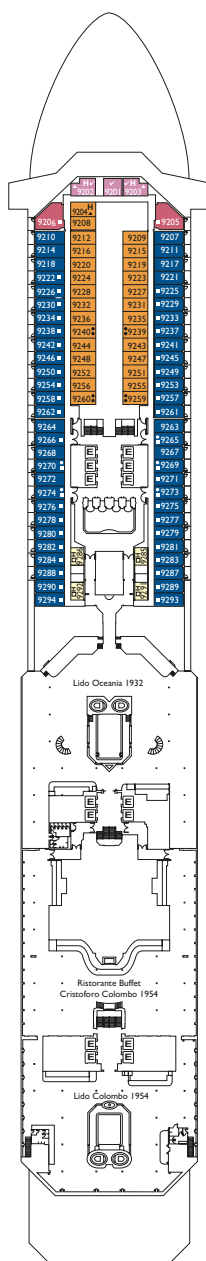

### Inside cabins

- Classic
- Premium

Rio de Janeiro, Miami  
Miami, Lisbona, Caracas,  
Vigo, Napoli, Barcellona

### Cabins with Ocean view balcony

- Classic
- Premium

Lisbona  
Lisbona, Caracas, Napoli,  
Vigo, Barcellona

DECK 14  
LAS PALMAS

DECK 12  
FUNCHAL

DECK 11  
CANNES

DECK 10  
BARCELONA

DECK 9  
NAPOLI

DECK 8  
VIGO

DECK 7  
CARACAS

Grt: 103.000 t  
 Length: 272 m  
 Width: 36 m  
 Cruising speed: 20 knots  
 Max speed: 22 knots

- ✓ cabins with partially restricted view
- single cabins
- H cabins for disabled guests
- C interconnecting cabins
- E lift
- \* double sofa bed
- 1 upper berth
- single sofa bed
- ▲▲ 2 low beds that cannot be converted into a double
- ▲ cannot be converted into a double

Please note: Double bed is available in all cabin grades.

Suites

- Mini Suite with ocean view balcony  
Lisbona, Caracas, Vigo
- Suite with ocean view balcony  
Caracas, Napoli
- Grand Suite with ocean view balcony  
Caracas