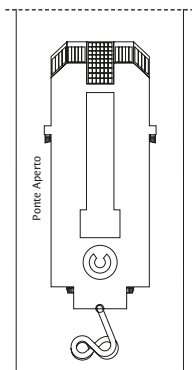

Inside cabins

- Classic
- Premium

Rio de Janeiro, Miami
Miami, Lisbona, Caracas,
Vigo, Napoli, Barcellona

Outside cabins ocean view

- Classic
- Premium

Rio de Janeiro, Miami
Rio de Janeiro, Miami, Lisbona,
Caracas, Napoli, Barcellona,
Cannes

Cabins with Ocean view balcony

- Classic
- Premium

Lisbona
Lisbona, Caracas, Napoli,
Vigo, Barcellona

DECK 14
LAS PALMAS