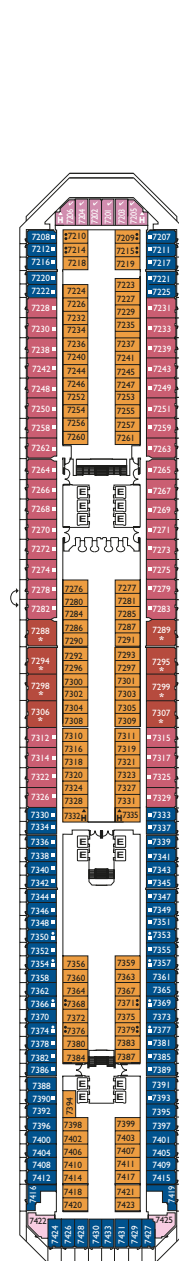

### Inside cabins

- Classic
- Premium

Rio de Janeiro, Miami  
Miami, Lisbona, Caracas,  
Vigo, Napoli, Barcellona

### Cabins with Ocean view balcony

- Classic
- Premium

Lisbona  
Lisbona, Caracas, Napoli,  
Vigo, Barcellona

DECK 14  
LAS PALMAS

DECK 12  
FUNCHAL

DECK 11  
CANNES

DECK 10  
BARCELONA

DECK 9  
NAPOLI

DECK 8  
VIGO

DECK 7  
CARACAS

Grt: 103.000 t  
 Length: 272 m  
 Width: 36 m  
 Cruising speed: 20 knots  
 Max speed: 22 knots

- ✓ cabins with partially restricted view
- single cabins
- H cabins for disabled guests
- C interconnecting cabins
- E lift
- \* double sofa bed
- 1 upper berth
- single sofa bed
- ▲▲ 2 low beds that cannot be converted into a double
- ▲ cannot be converted into a double