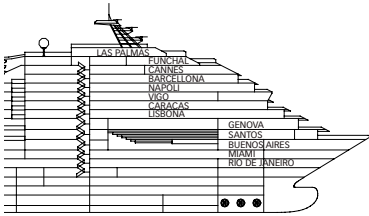

### Cabins with Ocean view balcony

- Classic
- Premium

Lisbona  
Lisbona, Caracas, Napoli,  
Vigo, Barcellona

DECK 14  
LAS PALMAS

DECK 12  
FUNCHAL

DECK 11  
CANNES

DECK 10  
BARCELONA

DECK 9  
NAPOLI

DECK 8  
VIGO

DECK 7  
CARACAS

Grt: 103.000 t  
 Length: 272 m  
 Width: 36 m  
 Cruising speed: 20 knots  
 Max speed: 22 knots

- ✓ cabins with partially restricted view
- single cabins
- H cabins for disabled guests
- C interconnecting cabins
- E lift
- \* double sofa bed
- 1 upper berth
- single sofa bed
- ▲▲ 2 low beds that cannot be converted into a double
- ▲ cannot be converted into a double