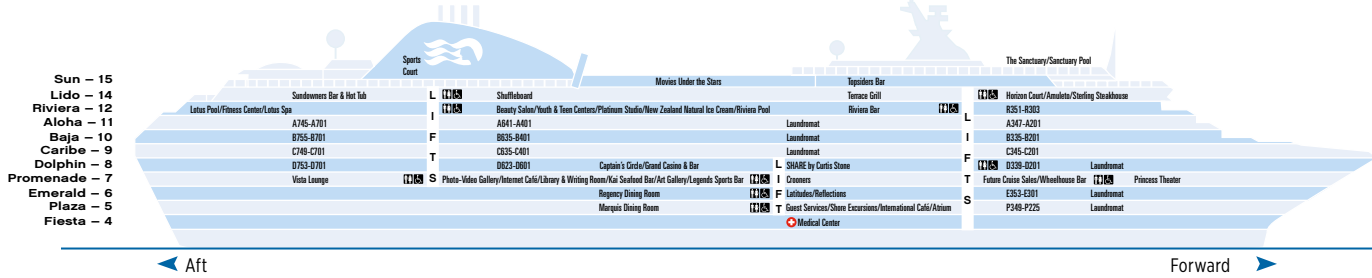

# Sun Princess®

Guest Capacity: 2,010

Length: 856 ft.

Gross Tonnage: 77,441

Inaugural Cruise: December 2, 1995

Christened by: Lady Dorothy Sterling (wife of Lord Jeffrey Sterling, Chairman of P&O)

## Stateroom Description