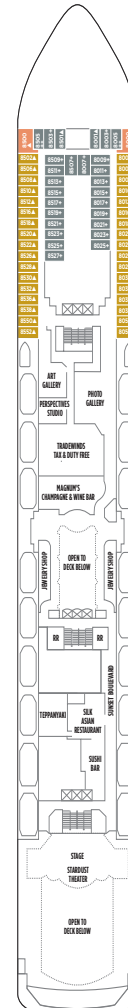

DECK 8

O3 O4 IA