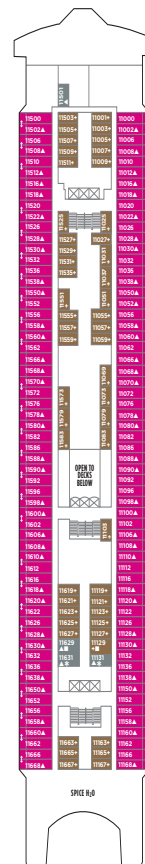

Deck plans and information subject to changes.

STATEROOM FEATURES

All staterooms aboard Norwegian Spirit have a phone, TV, air conditioning, refrigerator, safe, duvet, bathroom with shower and hair dryer. All lower beds are convertible to a queen-size bed.

Detailed category descriptions: ncl.com

BA IA IA