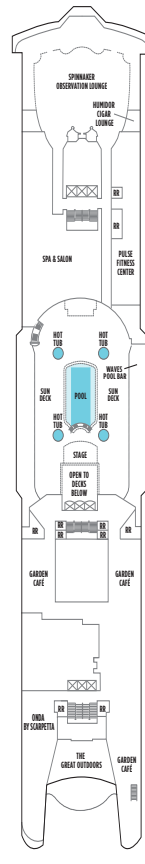

Deck plans and information subject to changes.

STATEROOM FEATURES

All staterooms aboard Norwegian Spirit have a phone, TV, air conditioning, refrigerator, safe, duvet, bathroom with shower and hair dryer. All lower beds are convertible to a queen-size bed.

Detailed category descriptions: ncl.com

DECK 12