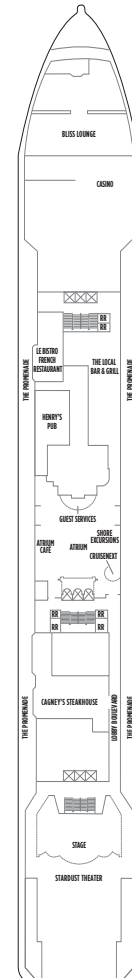

Deck plans and information subject to changes.

STATEROOM FEATURES

All staterooms aboard Norwegian Spirit have a phone, TV, air conditioning, refrigerator, safe, duvet, bathroom with shower and hair dryer. All lower beds are convertible to a queen-size bed.

Detailed category descriptions: ncl.com

DECK 7