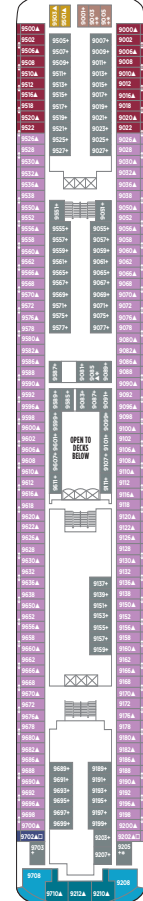

DECK 9

SB SF BC BF BX O4 O4 IA