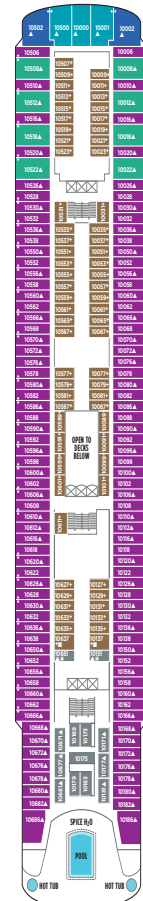

SC SE SH BB IA IA