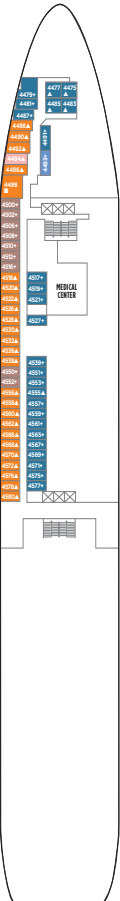

O4 O6 O7 IF IX

DECK 4