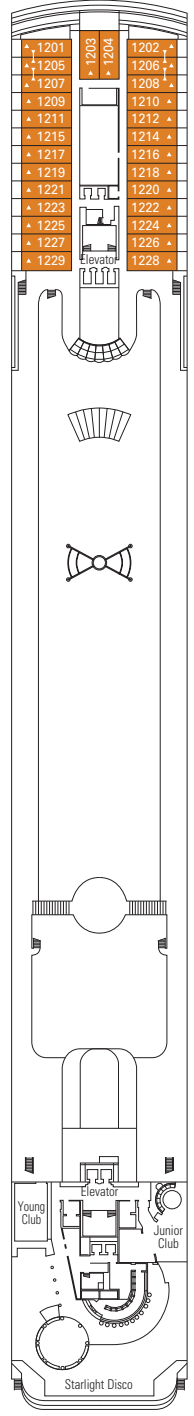

DECK 10
TORMALINA

DECK 11
ACQUAMARINA

DECK 12
ZAFFIRO

DECK 13
DECK GAMES / SUN DECK