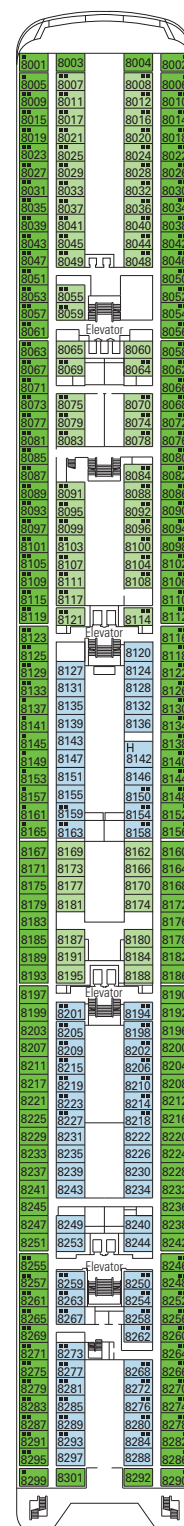

DECK PLANS & ACCOMMODATIONS

976 STATEROOMS
2,679 GUESTS

TOP 13 EXCLUSIVE SOLARIUM

DECK 5
RUBINO

DECK 6
DIAMANTE

DECK 7
TOPAZIO

DECK 8
SMERALDO

DECK 9
AMETISTA

- Deck Games, Sun Deck Deck 13
- Zaffiro Deck 12
- Acquamarina Deck 11
- Tormalina Deck 10
- Ametista Deck 9
- Smeraldo Deck 8
- Topazio Deck 7
- Diamante Deck 6
- Rubino Deck 5

976 STATEROOMS

Suites	130
Balcony	94
Ocean View	337
Ocean View with Partial View	64
Interior*	351

* Including staterooms for guests with disabilities or reduced mobility.

STATEROOM CATEGORIES

- BELLA > Interior (I1)
- BELLA > Ocean View w/ Partial View (O1)

- FANTASTICA > Interior (I2)
- FANTASTICA > Ocean View (O2)
- FANTASTICA > Balcony (B2)
- FANTASTICA > Suite (S2)

- AUREA > Balcony (B3)
- AUREA > Suite (S3)

- All staterooms have 1 queen bed convertible to 2 single beds, except in staterooms for guests with disabilities or reduced mobility (H).
- 3rd bed available in all categories except for Bella Ocean View with Partial View.
- 4th bed available in all categories except for Bella Ocean View with Partial View and all Balcony and Suites.