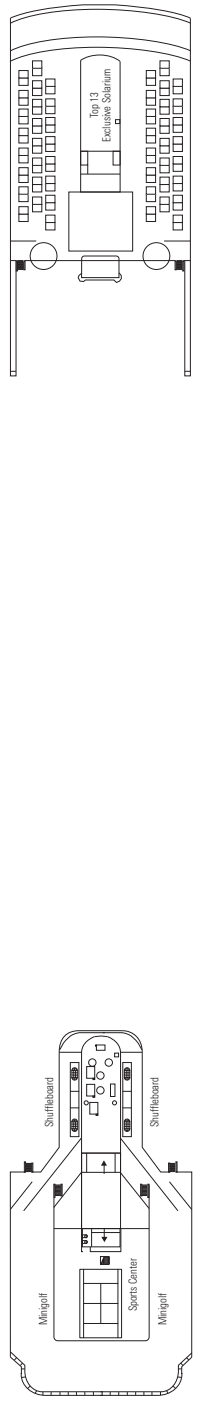

DECK 10
TORMALINA

DECK 11
ACQUAMARINA

DECK 12
ZAFFIRO

DECK 13
DECK GAMES / SUN DECK