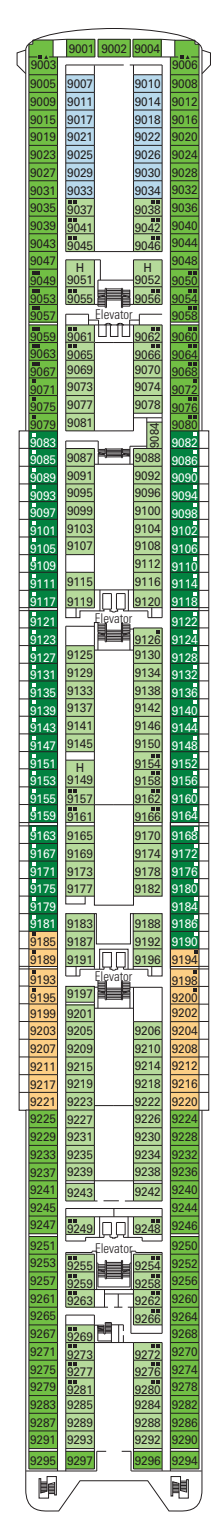

DECK PLANS & ACCOMMODATIONS

976 STATEROOMS
2,679 GUESTS

TOP 13 EXCLUSIVE SOLARIUM

DECK 5
RUBINO

DECK 6
DIAMANTE

DECK 7
TOPAZIO

DECK 8
SMERALDO

DECK 9
AMETISTA

* Including staterooms for guests with disabilities or reduced mobility.

STATEROOM CATEGORIES

- BELLA > Interior (I1)
- BELLA > Ocean View w/ Partial View (O1)

- FANTASTICA > Interior (I2)
- FANTASTICA > Ocean View (O2)
- FANTASTICA > Balcony (B2)
- FANTASTICA > Suite (S2)

- AUREA > Balcony (B3)
- AUREA > Suite (S3)

- All staterooms have 1 queen bed convertible to 2 single beds, except in staterooms for guests with disabilities or reduced mobility (H).
- 3rd bed available in all categories except for Bella Ocean View with Partial View.
- 4th bed available in all categories except for Bella Ocean View with Partial View and all Balcony and Suites.

LEGEND

- ▲ Sofa bed
- 3rd bed is a Pullman bed
- 3rd and 4th beds are Pullman beds
- ↔ Connecting staterooms
- H Staterooms for guests with disabilities or reduced mobility
- Staterooms with partial view