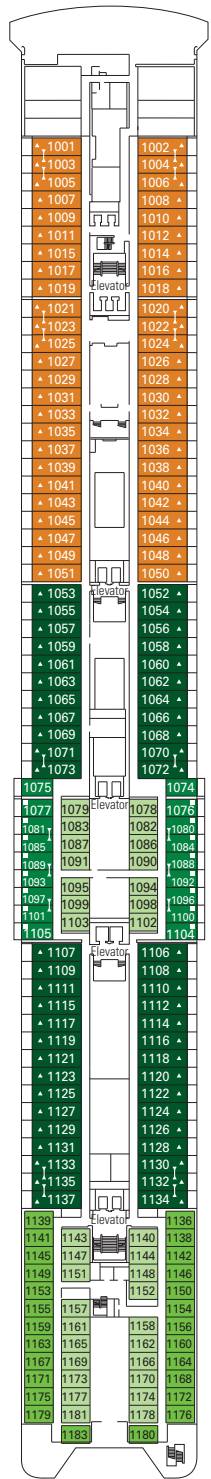

DECK 10
TORMALINA

DECK 12
ZAFFIRO

DECK 13
DECK GAMES / SUN DECK