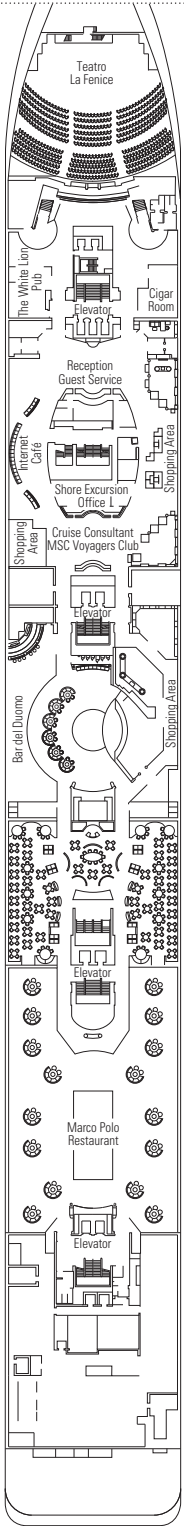

DECK PLANS & ACCOMMODATIONS

976 STATEROOMS
2,679 GUESTS

TOP 13 EXCLUSIVE SOLARIUM

DECK 5
RUBINO

DECK 6
DIAMANTE

DECK 7
TOPAZIO

DECK 8
SMERALDO

DECK 9
AMETISTA

- Deck Games, Sun Deck Deck 13
- Zaffiro Deck 12
- Acquamarina Deck 11
- Tormalina Deck 10
- Ametista Deck 9
- Smeraldo Deck 8
- Topazio Deck 7
- Diamante Deck 6
- Rubino Deck 5

976 STATEROOMS

Suites	130
Balcony	94
Ocean View	337
Ocean View with Partial View	64
Interior*	351

* Including staterooms for guests with disabilities or reduced mobility.

STATEROOM CATEGORIES

- BELLA > Interior (I1)
- BELLA > Ocean View w/ Partial View (O1)

- FANTASTICA > Interior (I2)
- FANTASTICA > Ocean View (O2)
- FANTASTICA > Balcony (B2)
- FANTASTICA > Suite (S2)

- AUREA > Balcony (B3)
- AUREA > Suite (S3)

- All staterooms have 1 queen bed convertible to 2 single beds, except in staterooms for guests with disabilities or reduced mobility (H).
- 3rd bed available in all categories except for Bella Ocean View with Partial View.
- 4th bed available in all categories except for Bella Ocean View with Partial View and all Balcony and Suites.