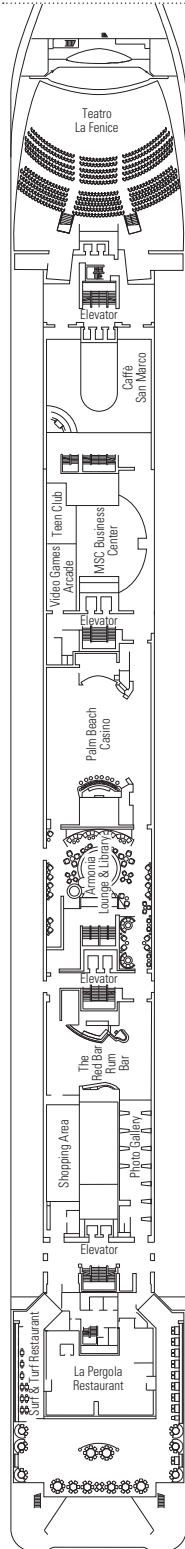

DECK PLANS & ACCOMMODATIONS

976 STATEROOMS
2,679 GUESTS

TOP 13 EXCLUSIVE SOLARIUM

DECK 5
RUBINO

DECK 6
DIAMANTE

DECK 7
TOPAZIO

DECK 8
SMERALDO

DECK 9
AMETISTA

* Including staterooms for guests with disabilities or reduced mobility.

STATEROOM CATEGORIES

- BELLA > Interior (I1)
- BELLA > Ocean View w/ Partial View (O1)

- FANTASTICA > Interior (I2)
- FANTASTICA > Ocean View (O2)
- FANTASTICA > Balcony (B2)
- FANTASTICA > Suite (S2)

- AUREA > Balcony (B3)
- AUREA > Suite (S3)

- All staterooms have 1 queen bed convertible to 2 single beds, except in staterooms for guests with disabilities or reduced mobility (H).
- 3rd bed available in all categories except for Bella Ocean View with Partial View.
- 4th bed available in all categories except for Bella Ocean View with Partial View and all Balcony and Suites.

LEGEND

- ▲ Sofa bed
- 3rd bed is a Pullman bed
- 3rd and 4th beds are Pullman beds
- ↔ Connecting staterooms
- H Staterooms for guests with disabilities or reduced mobility
- Staterooms with partial view