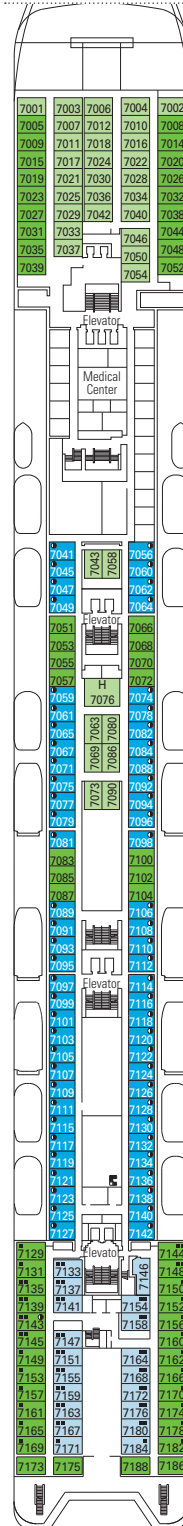

DECK PLANS & ACCOMMODATIONS

976 STATEROOMS
2,679 GUESTS

TOP 13 EXCLUSIVE SOLARIUM

DECK 5
RUBINO

DECK 6
DIAMANTE

DECK 7
TOPAZIO

DECK 8
SMERALDO

DECK 9
AMETISTA

- Deck Games, Sun Deck Deck 13
- Zaffiro Deck 12
- Acquamarina Deck 11
- Tormalina Deck 10
- Ametista Deck 9
- Smeraldo Deck 8
- Topazio Deck 7
- Diamante Deck 6
- Rubino Deck 5

976 STATEROOMS

Suites	130
Balcony	94
Ocean View	337
Ocean View with Partial View	64
Interior*	351

* Including staterooms for guests with disabilities or reduced mobility.

STATEROOM CATEGORIES

- BELLA > Interior (I1)
- BELLA > Ocean View w/ Partial View (O1)

- FANTASTICA > Interior (I2)
- FANTASTICA > Ocean View (O2)
- FANTASTICA > Balcony (B2)
- FANTASTICA > Suite (S2)

- AUREA > Balcony (B3)
- AUREA > Suite (S3)

- All staterooms have 1 queen bed convertible to 2 single beds, except in staterooms for guests with disabilities or reduced mobility (H).
- 3rd bed available in all categories except for Bella Ocean View with Partial View.
- 4th bed available in all categories except for Bella Ocean View with Partial View and all Balcony and Suites.