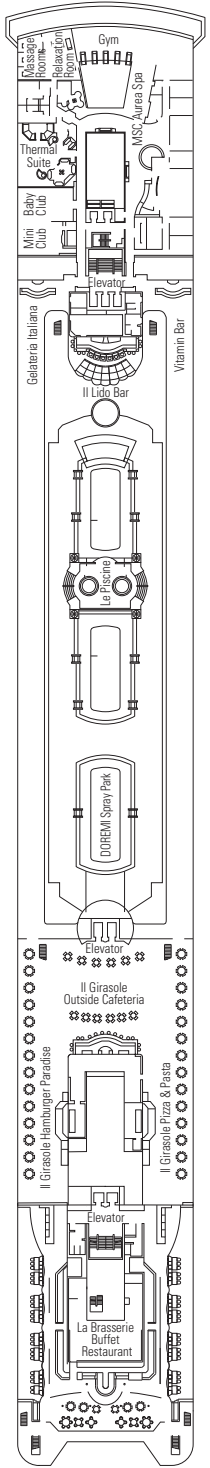

DECK 11
ACQUAMARINA

DECK 12
ZAFFIRO

DECK 13
DECK GAMES / SUN DECK