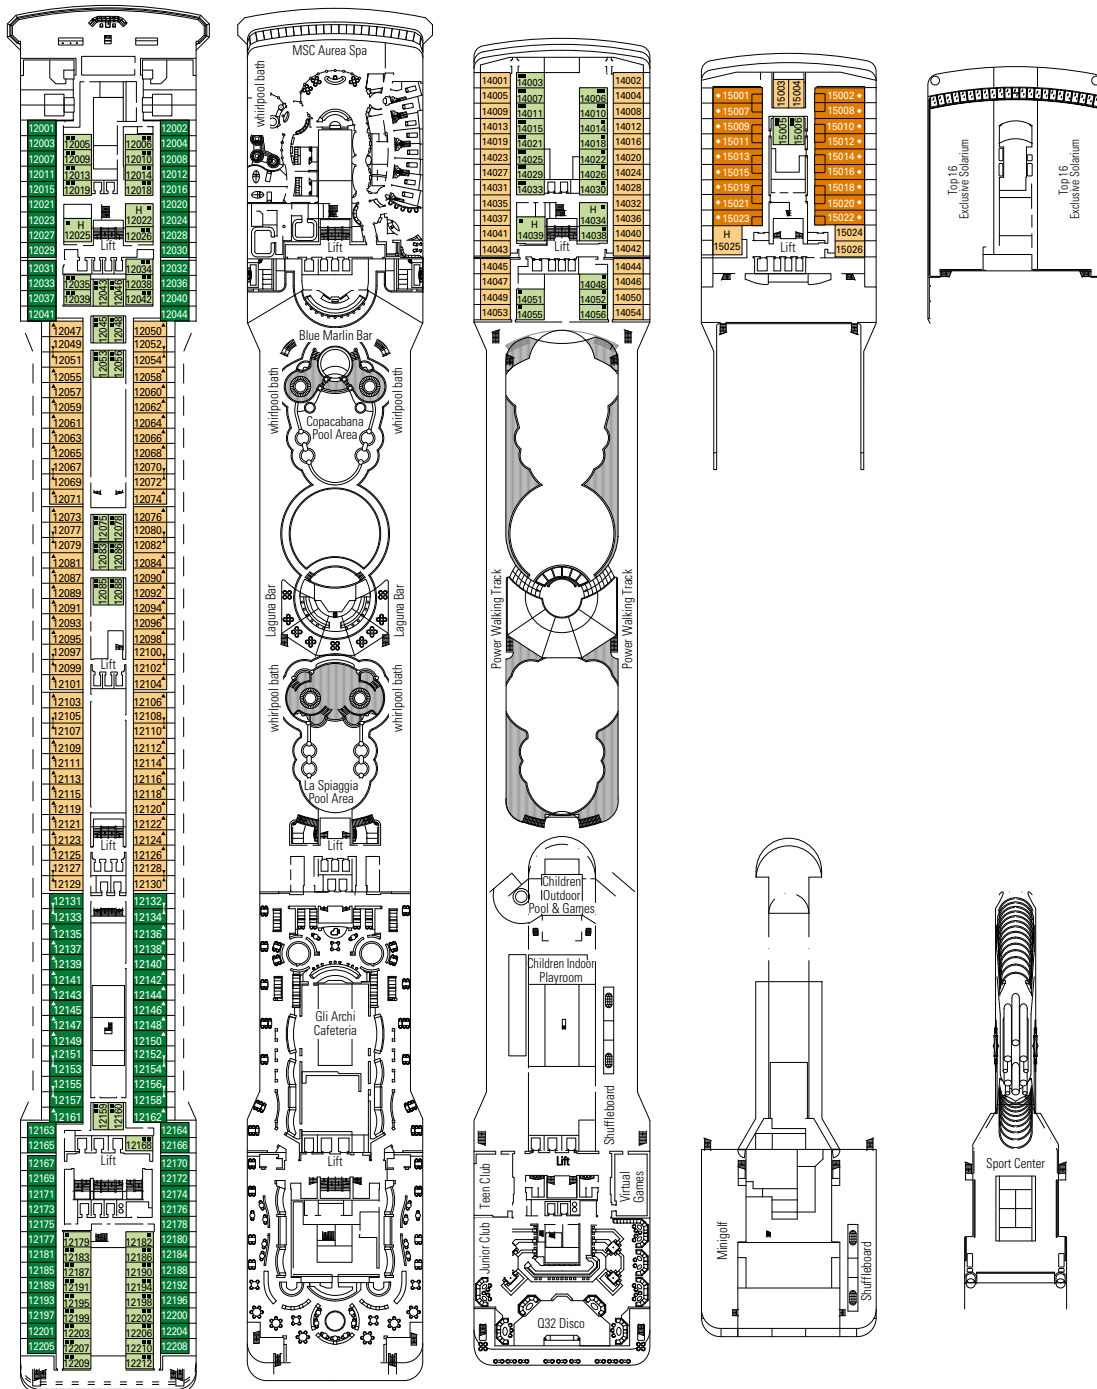

FANTASTICA > Interior
FANTASTICA > Ocean View
FANTASTICA > Balcony
FANTASTICA > Family Cabin*

AUREA > Balcony
AUREA > Suite

- All cabins have one double bed convertible to two single beds. Cabins for guests with disabilities or reduced mobility (H) have 2 single beds not convertible to one double bed, except cabin 15025.
- 3rd and 4th beds available in all categories (except Balcony Bella).
- 5th bed available in Suite Aurea.

* This symbol indicates only some of all the available combinations of family cabins. Please contact your travel agent for all the available options.

LEGEND

- ▲ Sofa bed
- ◆ Double sofa bed
- 3rd bed is a pullman bed
- 3rd and 4th beds are pullman beds
- ↔ Connecting Cabins
- ⊙ Cabins with restricted views
- H Cabin for guests with disabilities or reduced mobility
- Balcony with metal balustrade
- Balcony with half glass half metal balustrade

Ship configuration, data and descriptions may be subject to change depending on the season and on the destination and will be verified at the time of booking.

DECK 12
VIRTUOSO

DECK 13
VIVACE

DECK 14
CAPRICCIO