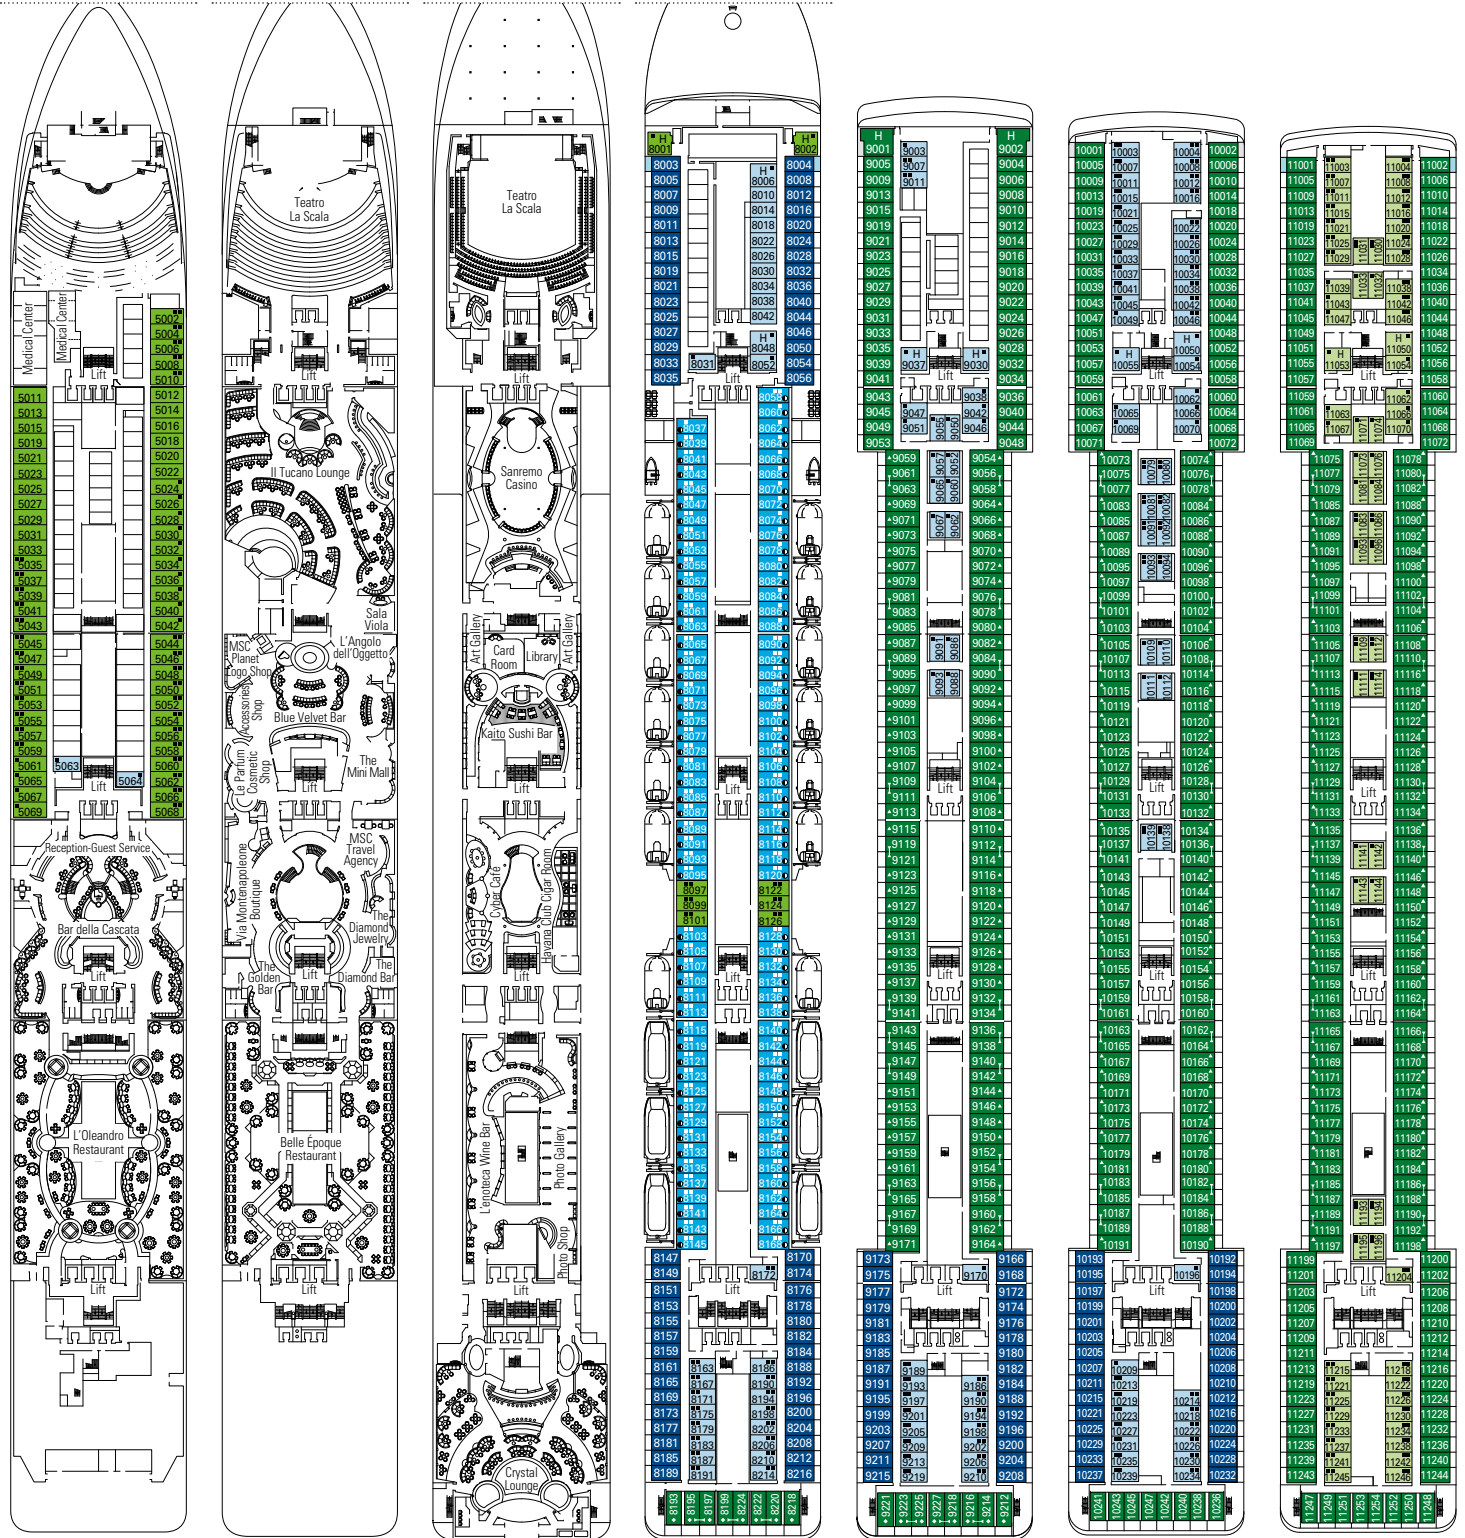

DECK PLAN & ACCOMMODATION

3.223 GUESTS
1.275 CABINS

MSC AUREA SPA

DECK 5
GRAIOSO

DECK 6
BRILLANTE

DECK 7
MAESTOSO

DECK 8
FORTE

DECK 9
INTERMEZZO

DECK 10
MINUETTO

DECK 11
ADAGIO

- Sport Deck 16
- Cantata Deck 15
- Capriccio Deck 14
- Vivace Deck 13
- Virtuoso Deck 12
- Adagio Deck 11
- Minuetto Deck 10
- Intermezzo Deck 9
- Forte Deck 8
- Maestoso Deck 7
- Brillante Deck 6
- Grazioso Deck 5
- Andante Deck 4

Ship configuration, data and descriptions may be subject to change depending on the season and on the destination and will be verified at the time of booking.

DECK 12
VIRTUOSO

DECK 13
VIVACE

DECK 14
CAPRICCIO

DECK 15
CANTATA

DECK 16
SPORT