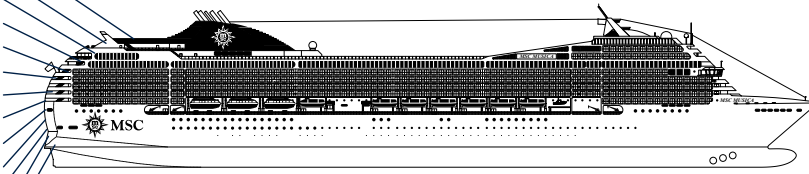

DECK PLAN & ACCOMMODATION

3.223 GUESTS
1.275 CABINS

MSC AUREA SPA

DECK 5
GRAIOSO

DECK 6
BRILLANTE

DECK 7
MAESTOSO

DECK 8
FORTE

DECK 9
INTERMEZZO

DECK 10
MINUETTO

DECK 11
ADAGIO

- Sport Deck 16
- Cantata Deck 15
- Capriccio Deck 14
- Vivace Deck 13
- Virtuoso Deck 12
- Adagio Deck 11
- Minuetto Deck 10
- Intermezzo Deck 9
- Forte Deck 8
- Maestoso Deck 7
- Brillante Deck 6
- Grazioso Deck 5
- Andante Deck 4