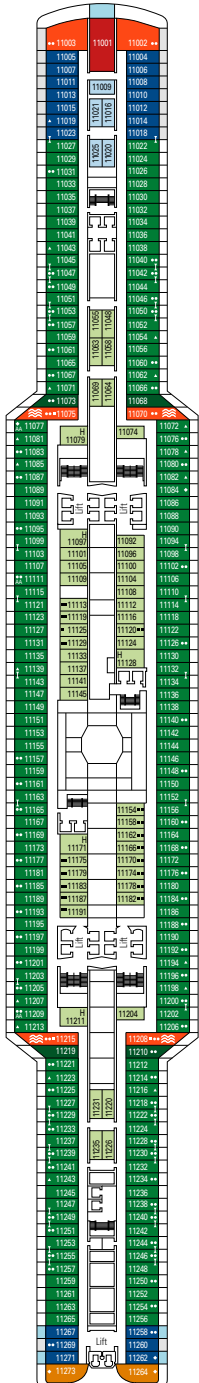

DECK PLANS & ACCOMMODATIONS

2.066 Cabins
5.336 Guests

MARKETPLACE RESTAURANT & BUFFET

DECK 4
BALTIC

DECK 5
MEDITERRANEAN

DECK 6
PACIFIC OCEAN

DECK 7
INDIAN OCEAN

DECK 8
ATLANTIC OCEAN

DECK 9
TYRRHENIAN

ARCADE GAMES & BOWLING

BRIDGE OF SIGHS

DECK 10
ADRIATIC

DECK 11
BLACK SEA

DECK 12
BALEARIC

DECK 13
IONIAN

DECK 14
YELLOW SEA

DECK 15
AEGEAN

MSC YACHT CLUB

DECK 16
RED SEA

DECK 18
CARIBBEAN

DECK 19
CORAL SEA

DECK 20
SUN DECK

2.066 CABINS

| | |
|------------------------------------|-------|
| Royal Suites | 2 |
| Deluxe Suites* | 72 |
| Interior Suites* | 12 |
| Suites with private whirlpool bath | 28 |
| Two-Bedroom Grand Suite | 3 |
| Grand Suite | 9 |
| Suite | 90 |
| Balcony* | 1.314 |
| Ocean View* | 88 |
| Interior* | 448 |
| Cabin for Families** | 108 |

| |
|---------------------------------|
| BELLA > Interior |
| BELLA > Ocean View |
| BELLA > Balcony |
| FANTASTICA > Interior |
| FANTASTICA > Ocean View |
| FANTASTICA > Balcony |
| FANTASTICA > Family Cabins* |
| FANTASTICA > Suite |
| AUREA > Interior |
| AUREA > Balcony |
| AUREA > Suite |
| AUREA > Grand Suite |
| AUREA > Two-Bedroom Grand Suite |
| AUREA > Suite with whirlpool |
| MSC YACHT CLUB > Interior Suite |
| MSC YACHT CLUB > Deluxe Suite |
| MSC YACHT CLUB > Royal Suite |