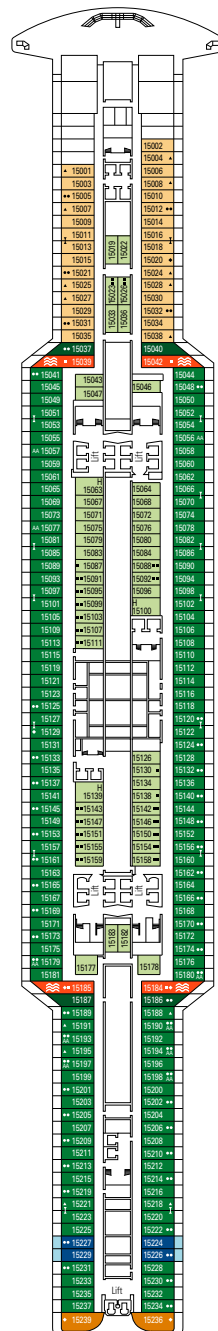

DECK PLANS & ACCOMMODATIONS

2.066 Cabins
5.336 Guests

MARKETPLACE RESTAURANT & BUFFET

DECK 4
BALTIC

DECK 5
MEDITERRANEAN

DECK 6
PACIFIC OCEAN

DECK 7
INDIAN OCEAN

DECK 8
ATLANTIC OCEAN

DECK 9
TYRRHENIAN

ARCADE GAMES & BOWLING

BRIDGE OF SIGHS

DECK 10
ADRIATIC

DECK 11
BLACK SEA

DECK 12
BALEARIC

DECK 13
IONIAN

DECK 14
YELLOW SEA

DECK 15
AEGEAN

MSC YACHT CLUB

DECK 16
RED SEA

DECK 18
CARIBBEAN

DECK 19
CORAL SEA

DECK 20
SUN DECK

2.066 CABINS

| | |
|------------------------------------|-------|
| Royal Suites | 2 |
| Deluxe Suites* | 72 |
| Interior Suites* | 12 |
| Suites with private whirlpool bath | 28 |
| Two-Bedroom Grand Suite | 3 |
| Grand Suite | 9 |
| Suite | 90 |
| Balcony* | 1.314 |
| Ocean View* | 88 |
| Interior* | 448 |
| Cabin for Families** | 108 |

| |
|---------------------------------|
| BELLA > Interior |
| BELLA > Ocean View |
| BELLA > Balcony |
| FANTASTICA > Interior |
| FANTASTICA > Ocean View |
| FANTASTICA > Balcony |
| FANTASTICA > Family Cabins* |
| FANTASTICA > Suite |
| AUREA > Interior |
| AUREA > Balcony |
| AUREA > Suite |
| AUREA > Grand Suite |
| AUREA > Two-Bedroom Grand Suite |
| AUREA > Suite with whirlpool |
| MSC YACHT CLUB > Interior Suite |
| MSC YACHT CLUB > Deluxe Suite |
| MSC YACHT CLUB > Royal Suite |