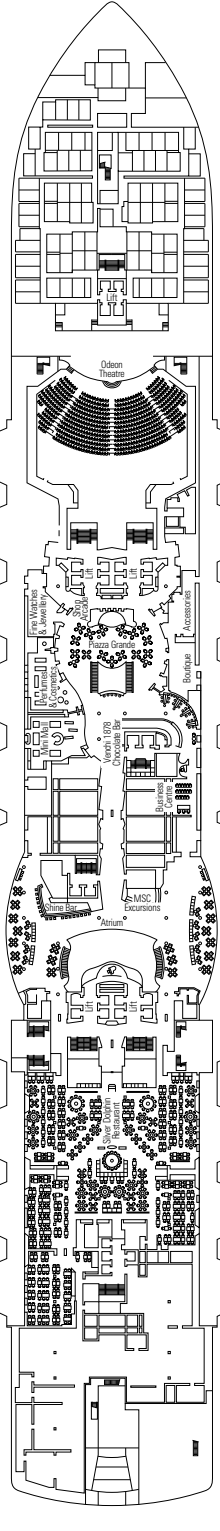

DECK PLANS & ACCOMMODATIONS

2.066 Cabins
5.336 Guests

MARKETPLACE RESTAURANT & BUFFET

DECK 4
BALTIC

DECK 5
MEDITERRANEAN

DECK 6
PACIFIC OCEAN

DECK 7
INDIAN OCEAN

DECK 8
ATLANTIC OCEAN

DECK 9
TYRRHENIAN

ARCADE GAMES & BOWLING

BRIDGE OF SIGHS

DECK 10
ADRIATIC

DECK 11
BLACK SEA

DECK 12
BALEARIC

DECK 13
IONIAN

DECK 14
YELLOW SEA

DECK 15
AEGEAN

MSC YACHT CLUB

DECK 16
RED SEA

DECK 18
CARIBBEAN

DECK 19
CORAL SEA

DECK 20
SUN DECK

2.066 CABINS

| | |
|------------------------------------|-------|
| Royal Suites | 2 |
| Deluxe Suites* | 72 |
| Interior Suites* | 12 |
| Suites with private whirlpool bath | 28 |
| Two-Bedroom Grand Suite | 3 |
| Grand Suite | 9 |
| Suite | 90 |
| Balcony* | 1.314 |
| Ocean View* | 88 |
| Interior* | 448 |
| Cabin for Families** | 108 |