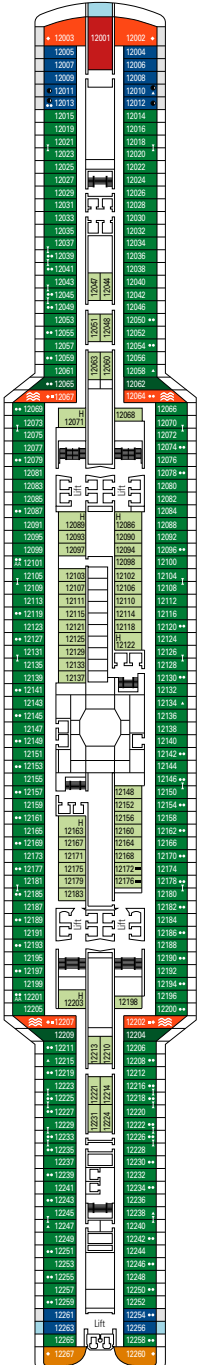

DECK PLANS & ACCOMMODATIONS

2.066 Cabins
5.336 Guests

MARKETPLACE RESTAURANT & BUFFET

DECK 4
BALTIC

DECK 5
MEDITERRANEAN

DECK 6
PACIFIC OCEAN

DECK 7
INDIAN OCEAN

DECK 8
ATLANTIC OCEAN

DECK 9
TYRRHENIAN

ARCADE GAMES & BOWLING

BRIDGE OF SIGHS

DECK 10
ADRIATIC

DECK 11
BLACK SEA

DECK 12
BALEARIC

DECK 13
IONIAN

DECK 14
YELLOW SEA

DECK 15
AEGEAN

MSC YACHT CLUB

DECK 16
RED SEA

DECK 18
CARIBBEAN

DECK 19
CORAL SEA

DECK 20
SUN DECK

2.066 CABINS

| | |
|------------------------------------|-------|
| Royal Suites | 2 |
| Deluxe Suites* | 72 |
| Interior Suites* | 12 |
| Suites with private whirlpool bath | 28 |
| Two-Bedroom Grand Suite | 3 |
| Grand Suite | 9 |
| Suite | 90 |
| Balcony* | 1.314 |
| Ocean View* | 88 |
| Interior* | 448 |
| Cabin for Families** | 108 |

| |
|---------------------------------|
| BELLA > Interior |
| BELLA > Ocean View |
| BELLA > Balcony |
| FANTASTICA > Interior |
| FANTASTICA > Ocean View |
| FANTASTICA > Balcony |
| FANTASTICA > Family Cabins* |
| FANTASTICA > Suite |
| AUREA > Interior |
| AUREA > Balcony |
| AUREA > Suite |
| AUREA > Grand Suite |
| AUREA > Two-Bedroom Grand Suite |
| AUREA > Suite with whirlpool |
| MSC YACHT CLUB > Interior Suite |
| MSC YACHT CLUB > Deluxe Suite |
| MSC YACHT CLUB > Royal Suite |