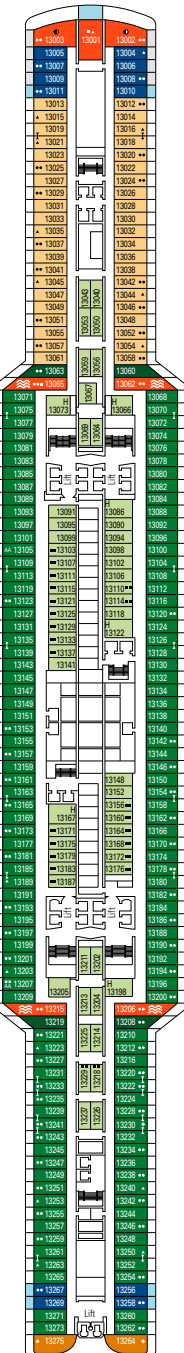

DECK PLANS & ACCOMMODATIONS

2.066 Cabins
5.336 Guests

MARKETPLACE RESTAURANT & BUFFET

DECK 4
BALTIC

DECK 5
MEDITERRANEAN

DECK 6
PACIFIC OCEAN

DECK 7
INDIAN OCEAN

DECK 8
ATLANTIC OCEAN

DECK 9
TYRRHENIAN

ARCADE GAMES & BOWLING

BRIDGE OF SIGHS

DECK 10
ADRIATIC

DECK 11
BLACK SEA

DECK 12
BALEARIC

DECK 13
IONIAN

DECK 14
YELLOW SEA

DECK 15
AEGEAN

MSC YACHT CLUB

DECK 16
RED SEA

DECK 18
CARIBBEAN

DECK 19
CORAL SEA

DECK 20
SUN DECK

2.066 CABINS

| | |
|------------------------------------|-------|
| Royal Suites | 2 |
| Deluxe Suites* | 72 |
| Interior Suites* | 12 |
| Suites with private whirlpool bath | 28 |
| Two-Bedroom Grand Suite | 3 |
| Grand Suite | 9 |
| Suite | 90 |
| Balcony* | 1.314 |
| Ocean View* | 88 |
| Interior* | 448 |
| Cabin for Families** | 108 |

| |
|---------------------------------|
| BELLA > Interior |
| BELLA > Ocean View |
| BELLA > Balcony |
| FANTASTICA > Interior |
| FANTASTICA > Ocean View |
| FANTASTICA > Balcony |
| FANTASTICA > Family Cabins* |
| FANTASTICA > Suite |
| AUREA > Interior |
| AUREA > Balcony |
| AUREA > Suite |
| AUREA > Grand Suite |
| AUREA > Two-Bedroom Grand Suite |
| AUREA > Suite with whirlpool |
| MSC YACHT CLUB > Interior Suite |
| MSC YACHT CLUB > Deluxe Suite |
| MSC YACHT CLUB > Royal Suite |