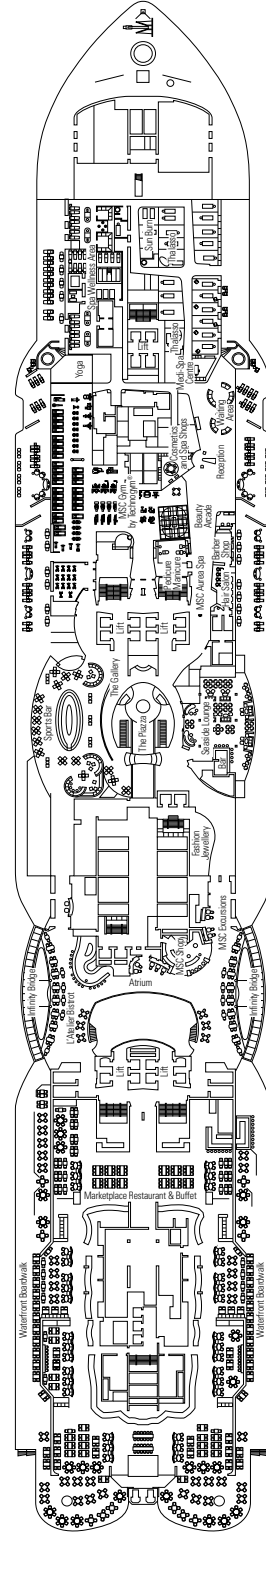

DECK PLANS & ACCOMMODATIONS

2.066 Cabins
5.336 Guests

MARKETPLACE RESTAURANT & BUFFET

DECK 4
BALTIC

DECK 5
MEDITERRANEAN

DECK 6
PACIFIC OCEAN

DECK 7
INDIAN OCEAN

DECK 8
ATLANTIC OCEAN

DECK 15
AEGEAN

MSC YACHT CLUB

DECK 16
RED SEA

DECK 18
CARIBBEAN

DECK 19
CORAL SEA

DECK 20
SUN DECK

2.066 CABINS

| | |
|------------------------------------|-------|
| Royal Suites | 2 |
| Deluxe Suites* | 72 |
| Interior Suites* | 12 |
| Suites with private whirlpool bath | 28 |
| Two-Bedroom Grand Suite | 3 |
| Grand Suite | 9 |
| Suite | 90 |
| Balcony* | 1.314 |
| Ocean View* | 88 |
| Interior* | 448 |
| Cabin for Families** | 108 |