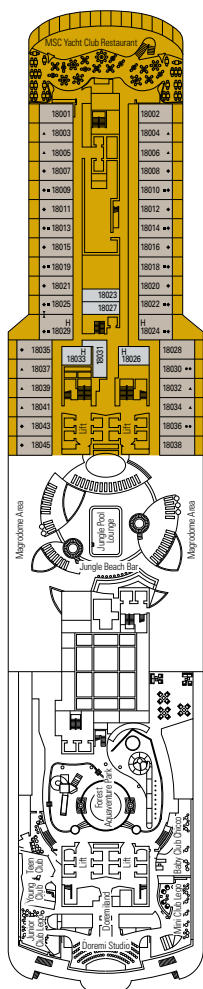

DECK PLANS & ACCOMMODATIONS

2.066 Cabins
5.336 Guests

MARKETPLACE RESTAURANT & BUFFET

DECK 4
BALTIC

DECK 5
MEDITERRANEAN

DECK 6
PACIFIC OCEAN

DECK 7
INDIAN OCEAN

DECK 8
ATLANTIC OCEAN

DECK 9
TYRRHENIAN

ARCADE GAMES & BOWLING

BRIDGE OF SIGHS

DECK 10
ADRIATIC

DECK 11
BLACK SEA

DECK 12
BALEARIC

DECK 13
IONIAN

DECK 14
YELLOW SEA

DECK 15
AEGEAN

MSC YACHT CLUB

DECK 16
RED SEA

DECK 18
CARIBBEAN

DECK 19
CORAL SEA

DECK 20
SUN DECK

2.066 CABINS

| | |
|------------------------------------|-------|
| Royal Suites | 2 |
| Deluxe Suites* | 72 |
| Interior Suites* | 12 |
| Suites with private whirlpool bath | 28 |
| Two-Bedroom Grand Suite | 3 |
| Grand Suite | 9 |
| Suite | 90 |
| Balcony* | 1.314 |
| Ocean View* | 88 |
| Interior* | 448 |
| Cabin for Families** | 108 |

| |
|---------------------------------|
| BELLA > Interior |
| BELLA > Ocean View |
| BELLA > Balcony |
| FANTASTICA > Interior |
| FANTASTICA > Ocean View |
| FANTASTICA > Balcony |
| FANTASTICA > Family Cabins* |
| FANTASTICA > Suite |
| AUREA > Interior |
| AUREA > Balcony |
| AUREA > Suite |
| AUREA > Grand Suite |
| AUREA > Two-Bedroom Grand Suite |
| AUREA > Suite with whirlpool |
| MSC YACHT CLUB > Interior Suite |
| MSC YACHT CLUB > Deluxe Suite |
| MSC YACHT CLUB > Royal Suite |