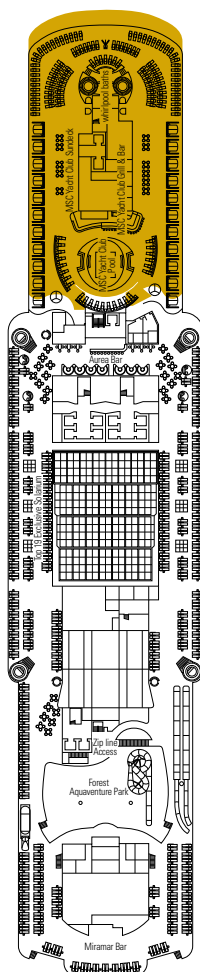

DECK PLANS & ACCOMMODATIONS

2.066 Cabins
5.336 Guests

MARKETPLACE RESTAURANT & BUFFET

DECK 4
BALTIC

DECK 5
MEDITERRANEAN

DECK 6
PACIFIC OCEAN

DECK 7
INDIAN OCEAN

DECK 8
ATLANTIC OCEAN

DECK 9
TYRRHENIAN

ARCADE GAMES & BOWLING

BRIDGE OF SIGHS

DECK 10
ADRIATIC

DECK 11
BLACK SEA

DECK 12
BALEARIC

DECK 13
IONIAN

DECK 14
YELLOW SEA

DECK 15
AEGEAN

MSC YACHT CLUB

DECK 16
RED SEA

DECK 18
CARIBBEAN

DECK 19
CORAL SEA

DECK 20
SUN DECK

2.066 CABINS

| | |
|------------------------------------|-------|
| Royal Suites | 2 |
| Deluxe Suites* | 72 |
| Interior Suites* | 12 |
| Suites with private whirlpool bath | 28 |
| Two-Bedroom Grand Suite | 3 |
| Grand Suite | 9 |
| Suite | 90 |
| Balcony* | 1.314 |
| Ocean View* | 88 |
| Interior* | 448 |
| Cabin for Families** | 108 |