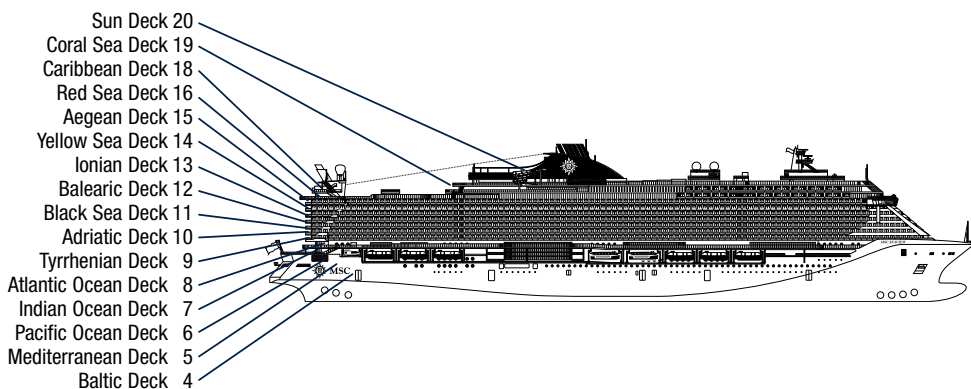

DECK PLANS & ACCOMMODATIONS

2.066 Cabins
5.336 Guests

MARKETPLACE RESTAURANT & BUFFET

DECK 4
BALTIC

DECK 5
MEDITERRANEAN

DECK 6
PACIFIC OCEAN

DECK 7
INDIAN OCEAN

DECK 8
ATLANTIC OCEAN

DECK 9
TYRRHENIAN

ARCADE GAMES & BOWLING

BRIDGE OF SIGHS

DECK 10
ADRIATIC

DECK 11
BLACK SEA

DECK 12
BALEARIC

DECK 13
IONIAN

DECK 14
YELLOW SEA

DECK 15
AEGEAN

MSC YACHT CLUB

DECK 16
RED SEA

DECK 18
CARIBBEAN

DECK 19
CORAL SEA

DECK 20
SUN DECK

2.066 CABINS

| | |
|------------------------------------|-------|
| Royal Suites | 2 |
| Deluxe Suites* | 72 |
| Interior Suites* | 12 |
| Suites with private whirlpool bath | 28 |
| Two-Bedroom Grand Suite | 3 |
| Grand Suite | 9 |
| Suite | 90 |
| Balcony* | 1.314 |
| Ocean View* | 88 |
| Interior* | 448 |
| Cabin for Families** | 108 |