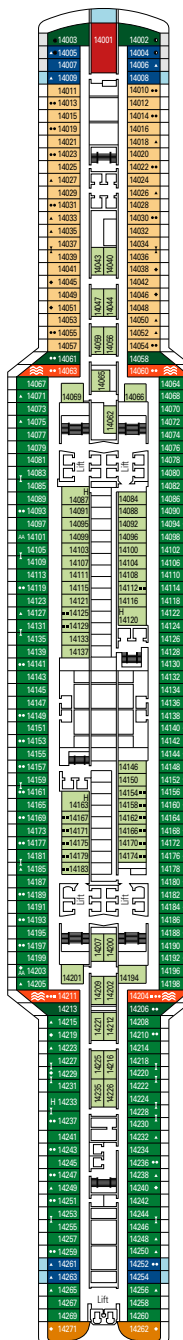

DECK PLANS & ACCOMMODATIONS

2.066 Cabins
5.336 Guests

MARKETPLACE RESTAURANT & BUFFET

DECK 4
BALTIC

DECK 5
MEDITERRANEAN

DECK 6
PACIFIC OCEAN

DECK 7
INDIAN OCEAN

DECK 8
ATLANTIC OCEAN

DECK 9
TYRRHENIAN

ARCADE GAMES & BOWLING

BRIDGE OF SIGHS

DECK 10
ADRIATIC

DECK 11
BLACK SEA

DECK 12
BALEARIC

DECK 13
IONIAN

DECK 14
YELLOW SEA

DECK 15
AEGEAN

MSC YACHT CLUB

DECK 16
RED SEA

DECK 18
CARIBBEAN

DECK 19
CORAL SEA

DECK 20
SUN DECK

2.066 CABINS

| | |
|------------------------------------|-------|
| Royal Suites | 2 |
| Deluxe Suites* | 72 |
| Interior Suites* | 12 |
| Suites with private whirlpool bath | 28 |
| Two-Bedroom Grand Suite | 3 |
| Grand Suite | 9 |
| Suite | 90 |
| Balcony* | 1.314 |
| Ocean View* | 88 |
| Interior* | 448 |
| Cabin for Families** | 108 |

| |
|---------------------------------|
| BELLA > Interior |
| BELLA > Ocean View |
| BELLA > Balcony |
| FANTASTICA > Interior |
| FANTASTICA > Ocean View |
| FANTASTICA > Balcony |
| FANTASTICA > Family Cabins* |
| FANTASTICA > Suite |
| AUREA > Interior |
| AUREA > Balcony |
| AUREA > Suite |
| AUREA > Grand Suite |
| AUREA > Two-Bedroom Grand Suite |
| AUREA > Suite with whirlpool |
| MSC YACHT CLUB > Interior Suite |
| MSC YACHT CLUB > Deluxe Suite |
| MSC YACHT CLUB > Royal Suite |