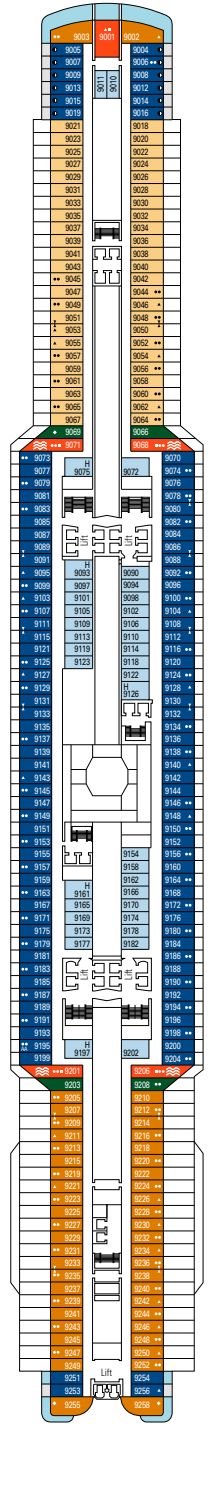

DECK PLANS & ACCOMMODATIONS

2.066 Cabins
5.336 Guests

MARKETPLACE RESTAURANT & BUFFET

DECK 4
BALTIC

DECK 5
MEDITERRANEAN

DECK 6
PACIFIC OCEAN

DECK 7
INDIAN OCEAN

DECK 8
ATLANTIC OCEAN

DECK 9
TYRRHENIAN

ARCADE GAMES & BOWLING

BRIDGE OF SIGHS

DECK 10
ADRIATIC

DECK 11
BLACK SEA

DECK 12
BALEARIC

DECK 13
IONIAN

DECK 14
YELLOW SEA

DECK 15
AEGEAN

MSC YACHT CLUB

DECK 16
RED SEA

DECK 18
CARIBBEAN

DECK 19
CORAL SEA

DECK 20
SUN DECK

2.066 CABINS

| | |
|------------------------------------|-------|
| Royal Suites | 2 |
| Deluxe Suites* | 72 |
| Interior Suites* | 12 |
| Suites with private whirlpool bath | 28 |
| Two-Bedroom Grand Suite | 3 |
| Grand Suite | 9 |
| Suite | 90 |
| Balcony* | 1.314 |
| Ocean View* | 88 |
| Interior* | 448 |
| Cabin for Families** | 108 |

| |
|---------------------------------|
| BELLA > Interior |
| BELLA > Ocean View |
| BELLA > Balcony |
| FANTASTICA > Interior |
| FANTASTICA > Ocean View |
| FANTASTICA > Balcony |
| FANTASTICA > Family Cabins* |
| FANTASTICA > Suite |
| AUREA > Interior |
| AUREA > Balcony |
| AUREA > Suite |
| AUREA > Grand Suite |
| AUREA > Two-Bedroom Grand Suite |
| AUREA > Suite with whirlpool |
| MSC YACHT CLUB > Interior Suite |
| MSC YACHT CLUB > Deluxe Suite |
| MSC YACHT CLUB > Royal Suite |