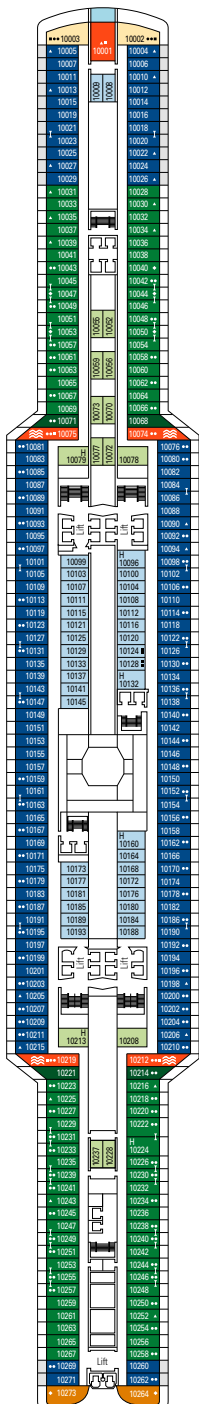

DECK PLANS & ACCOMMODATIONS

2.066 Cabins
5.336 Guests

MARKETPLACE RESTAURANT & BUFFET

DECK 4
BALTIC

DECK 5
MEDITERRANEAN

DECK 6
PACIFIC OCEAN

DECK 7
INDIAN OCEAN

DECK 8
ATLANTIC OCEAN

DECK 9
TYRRHENIAN

ARCADE GAMES & BOWLING

BRIDGE OF SIGHS

DECK 10
ADRIATIC

DECK 11
BLACK SEA

DECK 12
BALEARIC

DECK 13
IONIAN

DECK 14
YELLOW SEA

DECK 15
AEGEAN

MSC YACHT CLUB

DECK 16
RED SEA

DECK 18
CARIBBEAN

DECK 19
CORAL SEA

DECK 20
SUN DECK

2.066 CABINS

| | |
|------------------------------------|-------|
| Royal Suites | 2 |
| Deluxe Suites* | 72 |
| Interior Suites* | 12 |
| Suites with private whirlpool bath | 28 |
| Two-Bedroom Grand Suite | 3 |
| Grand Suite | 9 |
| Suite | 90 |
| Balcony* | 1.314 |
| Ocean View* | 88 |
| Interior* | 448 |
| Cabin for Families** | 108 |

| |
|---------------------------------|
| BELLA > Interior |
| BELLA > Ocean View |
| BELLA > Balcony |
| FANTASTICA > Interior |
| FANTASTICA > Ocean View |
| FANTASTICA > Balcony |
| FANTASTICA > Family Cabins* |
| FANTASTICA > Suite |
| AUREA > Interior |
| AUREA > Balcony |
| AUREA > Suite |
| AUREA > Grand Suite |
| AUREA > Two-Bedroom Grand Suite |
| AUREA > Suite with whirlpool |
| MSC YACHT CLUB > Interior Suite |
| MSC YACHT CLUB > Deluxe Suite |
| MSC YACHT CLUB > Royal Suite |