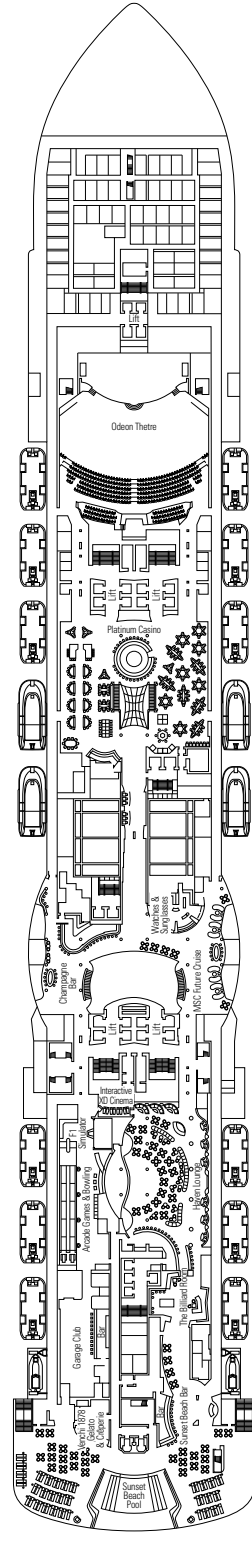

DECK PLANS & ACCOMMODATIONS

2.066 Cabins
5.336 Guests

MARKETPLACE RESTAURANT & BUFFET

DECK 4
BALTIC

DECK 5
MEDITERRANEAN

DECK 6
PACIFIC OCEAN

DECK 7
INDIAN OCEAN

DECK 8
ATLANTIC OCEAN

DECK 9
TYRRHENIAN

ARCADE GAMES & BOWLING

BRIDGE OF SIGHS

DECK 10
ADRIATIC

DECK 11
BLACK SEA

DECK 12
BALEARIC

DECK 13
IONIAN

DECK 14
YELLOW SEA

DECK 15
AEGEAN

MSC YACHT CLUB

DECK 16
RED SEA

DECK 18
CARIBBEAN

DECK 19
CORAL SEA

DECK 20
SUN DECK

2.066 CABINS

| | |
|------------------------------------|-------|
| Royal Suites | 2 |
| Deluxe Suites* | 72 |
| Interior Suites* | 12 |
| Suites with private whirlpool bath | 28 |
| Two-Bedroom Grand Suite | 3 |
| Grand Suite | 9 |
| Suite | 90 |
| Balcony* | 1.314 |
| Ocean View* | 88 |
| Interior* | 448 |
| Cabin for Families** | 108 |