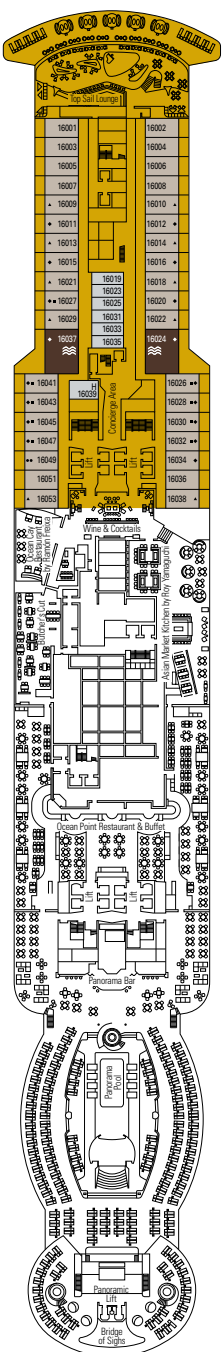

DECK PLANS & ACCOMMODATIONS

2.066 Cabins
5.336 Guests

MARKETPLACE RESTAURANT & BUFFET

DECK 4
BALTIC

DECK 5
MEDITERRANEAN

DECK 6
PACIFIC OCEAN

DECK 7
INDIAN OCEAN

DECK 8
ATLANTIC OCEAN

DECK 9
TYRRHENIAN

ARCADE GAMES & BOWLING

BRIDGE OF SIGHS

DECK 10
ADRIATIC

DECK 11
BLACK SEA

DECK 12
BALEARIC

DECK 13
IONIAN

DECK 14
YELLOW SEA

DECK 15
AEGEAN

MSC YACHT CLUB

DECK 16
RED SEA

DECK 18
CARIBBEAN

DECK 19
CORAL SEA

DECK 20
SUN DECK

2.066 CABINS

| | |
|------------------------------------|-------|
| Royal Suites | 2 |
| Deluxe Suites* | 72 |
| Interior Suites* | 12 |
| Suites with private whirlpool bath | 28 |
| Two-Bedroom Grand Suite | 3 |
| Grand Suite | 9 |
| Suite | 90 |
| Balcony* | 1.314 |
| Ocean View* | 88 |
| Interior* | 448 |
| Cabin for Families** | 108 |

| |
|---------------------------------|
| BELLA > Interior |
| BELLA > Ocean View |
| BELLA > Balcony |
| FANTASTICA > Interior |
| FANTASTICA > Ocean View |
| FANTASTICA > Balcony |
| FANTASTICA > Family Cabins* |
| FANTASTICA > Suite |
| AUREA > Interior |
| AUREA > Balcony |
| AUREA > Suite |
| AUREA > Grand Suite |
| AUREA > Two-Bedroom Grand Suite |
| AUREA > Suite with whirlpool |
| MSC YACHT CLUB > Interior Suite |
| MSC YACHT CLUB > Deluxe Suite |
| MSC YACHT CLUB > Royal Suite |