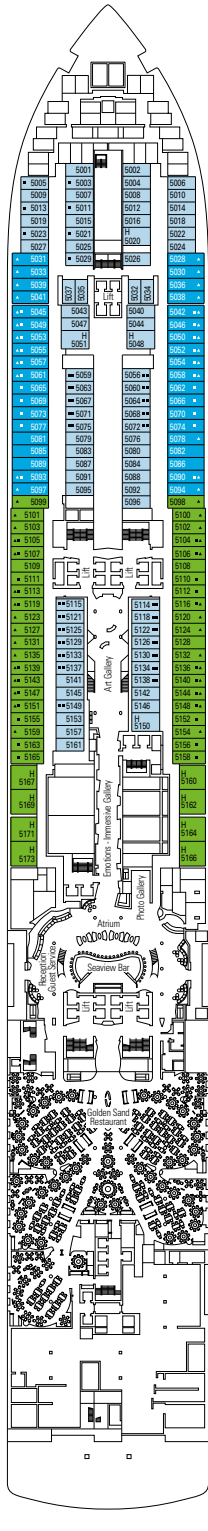

DECK PLANS & ACCOMMODATIONS

2.066 Cabins
5.336 Guests

MARKETPLACE RESTAURANT & BUFFET

DECK 4
BALTIC

DECK 5
MEDITERRANEAN

DECK 6
PACIFIC OCEAN

DECK 7
INDIAN OCEAN

DECK 8
ATLANTIC OCEAN

DECK 9
TYRRHENIAN

ARCADE GAMES & BOWLING

BRIDGE OF SIGHS

DECK 10
ADRIATIC

DECK 11
BLACK SEA

DECK 12
BALEARIC

DECK 13
IONIAN

DECK 14
YELLOW SEA

DECK 15
AEGEAN

MSC YACHT CLUB

DECK 16
RED SEA

DECK 18
CARIBBEAN

DECK 19
CORAL SEA

DECK 20
SUN DECK

2.066 CABINS

| | |
|------------------------------------|-------|
| Royal Suites | 2 |
| Deluxe Suites* | 72 |
| Interior Suites* | 12 |
| Suites with private whirlpool bath | 28 |
| Two-Bedroom Grand Suite | 3 |
| Grand Suite | 9 |
| Suite | 90 |
| Balcony* | 1.314 |
| Ocean View* | 88 |
| Interior* | 448 |
| Cabin for Families** | 108 |