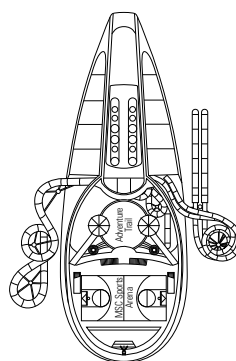

DECK PLANS & ACCOMMODATIONS

2.066 Cabins
5.336 Guests

MARKETPLACE RESTAURANT & BUFFET

DECK 4
BALTIC

DECK 5
MEDITERRANEAN

DECK 6
PACIFIC OCEAN

DECK 7
INDIAN OCEAN

DECK 8
ATLANTIC OCEAN

DECK 15
AEGEAN

MSC YACHT CLUB

DECK 16
RED SEA

DECK 18
CARIBBEAN

DECK 19
CORAL SEA

DECK 20
SUN DECK

2.066 CABINS

| | |
|------------------------------------|-------|
| Royal Suites | 2 |
| Deluxe Suites* | 72 |
| Interior Suites* | 12 |
| Suites with private whirlpool bath | 28 |
| Two-Bedroom Grand Suite | 3 |
| Grand Suite | 9 |
| Suite | 90 |
| Balcony* | 1.314 |
| Ocean View* | 88 |
| Interior* | 448 |
| Cabin for Families** | 108 |