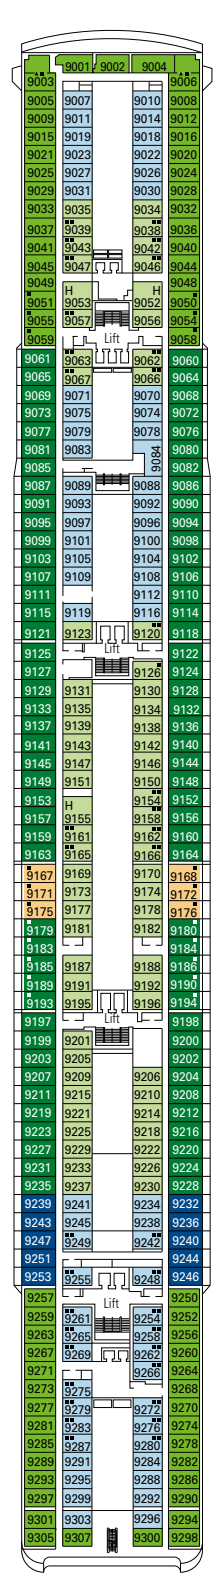

DECK PLAN & ACCOMMODATIONS

1.075 CABINS
2.679 GUESTS

LE PISCINE

DECK 5
AIDA

DECK 6
OTELLO

DECK 7
RIGOLETTO

DECK 8
LA TRAVIATA

DECK 9
NORMA

- Sun Deck, Minigolf Deck 13
- La Bohème Deck 12
- Tosca Deck 11
- Turandot Deck 10
- Norma Deck 9
- La Traviata Deck 8
- Rigoletto Deck 7
- Otello Deck 6
- Aida Deck 5

1.075 Cabins

Suites	28
Balcony	204
Ocean View	340
Outside with Partial View	63
Interior*	440

* Including cabins for guests with disabilities or reduced mobility.

CABINS CATEGORIES

BELLA > Interior
BELLA > Outside with Partial View
BELLA > Balcony

FANTASTICA > Interior
FANTASTICA > Ocean View
FANTASTICA > Balcony
FANTASTICA > Family Cabin*

AUREA > Balcony
AUREA > Suite

* The ship offers many family cabins which are the combination of 2 connected cabins. Please contact your travel agent for all the available options.

- 3rd and 4th beds available in all categories except for Outside with Partial View Bella and Balcony Bella.
- All cabins have one double bed convertible to two single beds, except in cabins for guests with disabilities or reduced mobility (H).