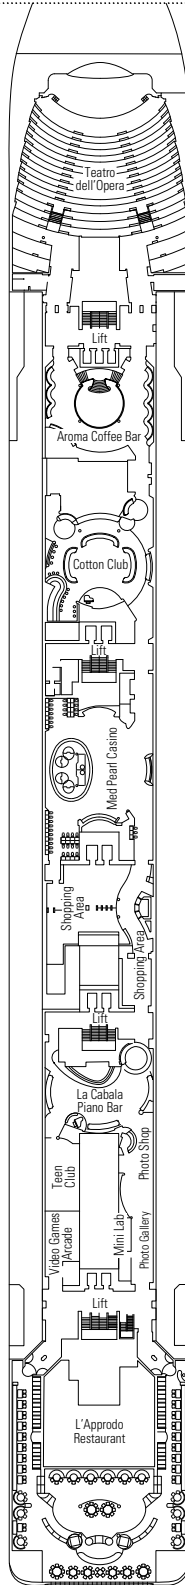

DECK PLAN & ACCOMMODATIONS

1.075 CABINS
2.679 GUESTS

LE PISCINE

DECK 5
AIDA

DECK 6
OTELLO

DECK 7
RIGOLETTO

DECK 8
LA TRAVIATA

DECK 9
NORMA

- Sun Deck, Minigolf Deck 13
- La Bohème Deck 12
- Tosca Deck 11
- Turandot Deck 10
- Norma Deck 9
- La Traviata Deck 8
- Rigoletto Deck 7
- Otello Deck 6
- Aida Deck 5

1.075 Cabins

Suites	28
Balcony	204
Ocean View	340
Outside with Partial View	63
Interior*	440

* Including cabins for guests with disabilities or reduced mobility.

CABINS CATEGORIES

BELLA > Interior
BELLA > Outside with Partial View
BELLA > Balcony

FANTASTICA > Interior
FANTASTICA > Ocean View
FANTASTICA > Balcony
FANTASTICA > Family Cabin*