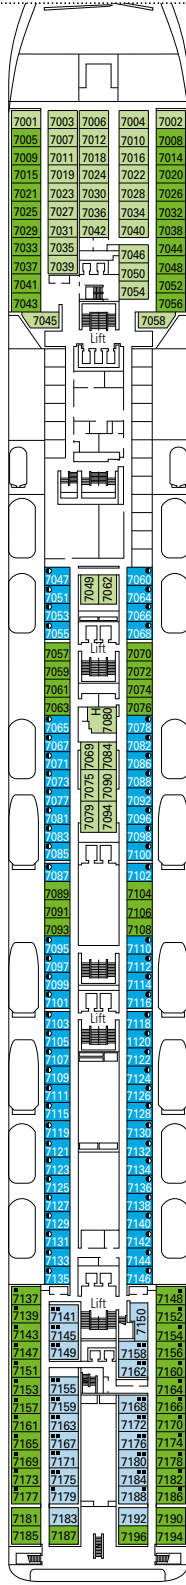

DECK PLAN & ACCOMMODATIONS

1.075 CABINS
2.679 GUESTS

LE PISCINE

DECK 5
AIDA

DECK 6
OTELLO

DECK 7
RIGOLETTO

DECK 8
LA TRAVIATA

DECK 9
NORMA

- Sun Deck, Minigolf Deck 13
- La Bohème Deck 12
- Tosca Deck 11
- Turandot Deck 10
- Norma Deck 9
- La Traviata Deck 8
- Rigoletto Deck 7
- Otello Deck 6
- Aida Deck 5

1.075 Cabins

Suites	28
Balcony	204
Ocean View	340
Outside with Partial View	63
Interior*	440

* Including cabins for guests with disabilities or reduced mobility.

CABINS CATEGORIES

BELLA > Interior
BELLA > Outside with Partial View
BELLA > Balcony

FANTASTICA > Interior
FANTASTICA > Ocean View
FANTASTICA > Balcony
FANTASTICA > Family Cabin*