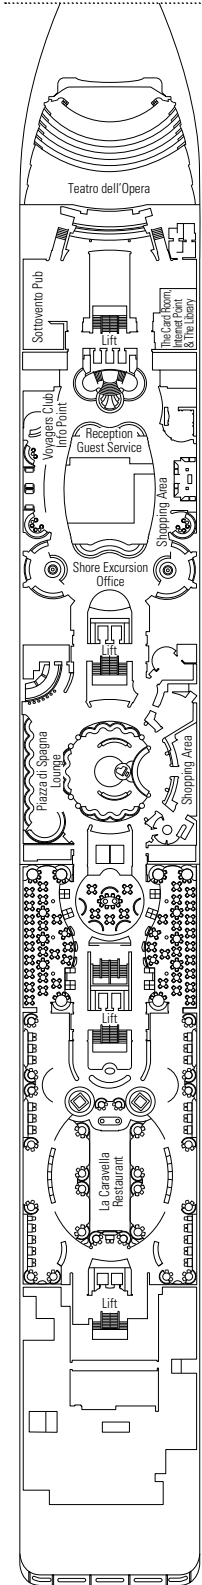

DECK PLAN & ACCOMMODATIONS

1.075 CABINS
2.679 GUESTS

LE PISCINE

DECK 5
AIDA

DECK 6
OTELLO

DECK 7
RIGOLETTO

DECK 8
LA TRAVIATA

DECK 9
NORMA

- Sun Deck, Minigolf Deck 13
- La Bohème Deck 12
- Tosca Deck 11
- Turandot Deck 10
- Norma Deck 9
- La Traviata Deck 8
- Rigoletto Deck 7
- Otello Deck 6
- Aida Deck 5

1.075 Cabins

Suites	28
Balcony	204
Ocean View	340
Outside with Partial View	63
Interior*	440

* Including cabins for guests with disabilities or reduced mobility.

CABINS CATEGORIES

BELLA > Interior
BELLA > Outside with Partial View
BELLA > Balcony

FANTASTICA > Interior
FANTASTICA > Ocean View
FANTASTICA > Balcony
FANTASTICA > Family Cabin*

AUREA > Balcony
AUREA > Suite

* The ship offers many family cabins which are the combination of 2 connected cabins. Please contact your travel agent for all the available options.

- 3rd and 4th beds available in all categories except for Outside with Partial View Bella and Balcony Bella.
- All cabins have one double bed convertible to two single beds, except in cabins for guests with disabilities or reduced mobility (H).