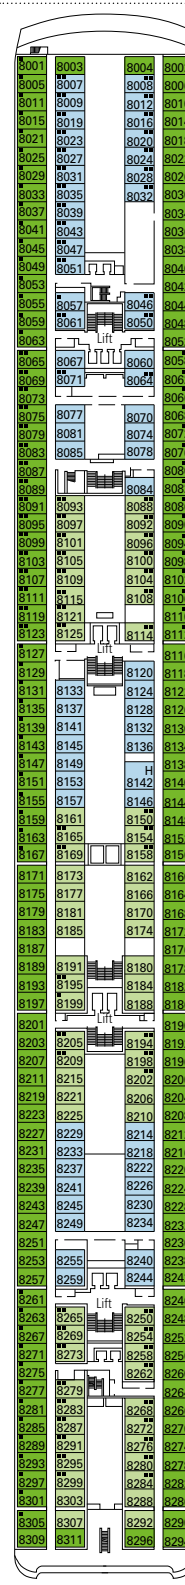

DECK PLAN & ACCOMMODATIONS

1.075 CABINS
2.679 GUESTS

LE PISCINE

DECK 5
AIDA

DECK 6
OTELLO

DECK 7
RIGOLETTO

DECK 8
LA TRAVIATA

DECK 9
NORMA

- Sun Deck, Minigolf Deck 13
- La Bohème Deck 12
- Tosca Deck 11
- Turandot Deck 10
- Norma Deck 9
- La Traviata Deck 8
- Rigoletto Deck 7
- Otello Deck 6
- Aida Deck 5

1.075 Cabins

Suites	28
Balcony	204
Ocean View	340
Outside with Partial View	63
Interior*	440

* Including cabins for guests with disabilities or reduced mobility.

CABINS CATEGORIES

BELLA > Interior
BELLA > Outside with Partial View
BELLA > Balcony

FANTASTICA > Interior
FANTASTICA > Ocean View
FANTASTICA > Balcony
FANTASTICA > Family Cabin*