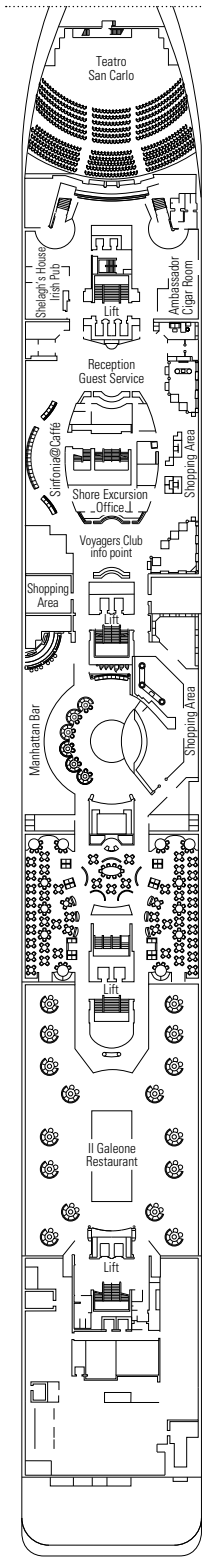

DECK PLANS & ACCOMMODATIONS

980 CABINS
2.679 GUESTS

LE PISCINE

DECK 5
BEETHOVEN

DECK 6
MOZART

DECK 7
BRAHMS

DECK 8
BACH

DECK 9
TCHAIKOVSKI

- Deck Games, Schubert Deck 13
- Bizet Deck 12
- Debussy Deck 11
- Sibelius Deck 10
- Tchaikovski Deck 9
- Bach Deck 8
- Brahms Deck 7
- Mozart Deck 6
- Beethoven Deck 5

980 Cabins

Suites	130
Balcony	94
Ocean View	341
Outside with Partial View	64
Interior*	351

* Including cabins for guests with disabilities or reduced mobility.

CABINS CATEGORIES

- BELLA > Interior
- BELLA > Outside with Partial View

- FANTASTICA > Interior
- FANTASTICA > Ocean View
- FANTASTICA > Balcony
- FANTASTICA > Suite

- AUREA > Balcony
- AUREA > Suite

- 3rd bed available in all categories except for Outside with Partial View Bella.
- 4th bed available in all categories except for Outside with Partial View Bella, Balcony Aurea and Suite Aurea.
- All cabins have one double bed convertible to two single beds, except in cabins for guests with disabilities or reduced mobility (H).