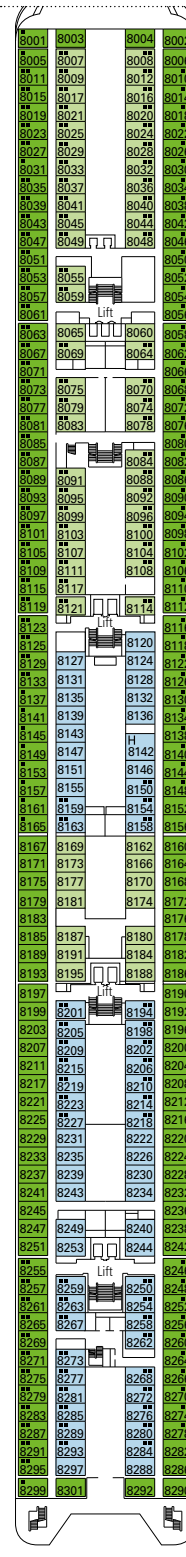

DECK PLANS & ACCOMMODATIONS

980 CABINS
2.679 GUESTS

LE PISCINE

DECK 5
BEETHOVEN

DECK 6
MOZART

DECK 7
BRAHMS

DECK 8
BACH

DECK 9
TCHAIKOVSKI

- Deck Games, Schubert Deck 13
- Bizet Deck 12
- Debussy Deck 11
- Sibelius Deck 10
- Tchaikovski Deck 9
- Bach Deck 8
- Brahms Deck 7
- Mozart Deck 6
- Beethoven Deck 5

980 Cabins

Suites	130
Balcony	94
Ocean View	341
Outside with Partial View	64
Interior*	351

* Including cabins for guests with disabilities or reduced mobility.

CABINS CATEGORIES

- BELLA > Interior
- BELLA > Outside with Partial View

- FANTASTICA > Interior
- FANTASTICA > Ocean View
- FANTASTICA > Balcony
- FANTASTICA > Suite

- AUREA > Balcony
- AUREA > Suite

- 3rd bed available in all categories except for Outside with Partial View Bella.
- 4th bed available in all categories except for Outside with Partial View Bella, Balcony Aurea and Suite Aurea.
- All cabins have one double bed convertible to two single beds, except in cabins for guests with disabilities or reduced mobility (H).