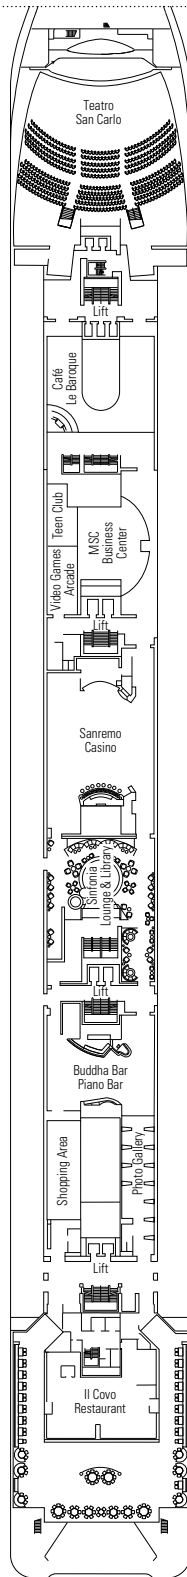

DECK PLANS & ACCOMMODATIONS

980 CABINS
2.679 GUESTS

LE PISCINE

DECK 5
BEETHOVEN

DECK 6
MOZART

DECK 7
BRAHMS

DECK 8
BACH

DECK 9
TCHAIKOVSKI

- Deck Games, Schubert Deck 13
- Bizet Deck 12
- Debussy Deck 11
- Sibelius Deck 10
- Tchaikovski Deck 9
- Bach Deck 8
- Brahms Deck 7
- Mozart Deck 6
- Beethoven Deck 5

980 Cabins

Suites	130
Balcony	94
Ocean View	341
Outside with Partial View	64
Interior*	351

* Including cabins for guests with disabilities or reduced mobility.

CABINS CATEGORIES

- BELLA > Interior
- BELLA > Outside with Partial View

- FANTASTICA > Interior
- FANTASTICA > Ocean View
- FANTASTICA > Balcony
- FANTASTICA > Suite

- AUREA > Balcony
- AUREA > Suite

- 3rd bed available in all categories except for Outside with Partial View Bella.
- 4th bed available in all categories except for Outside with Partial View Bella, Balcony Aurea and Suite Aurea.
- All cabins have one double bed convertible to two single beds, except in cabins for guests with disabilities or reduced mobility (H).