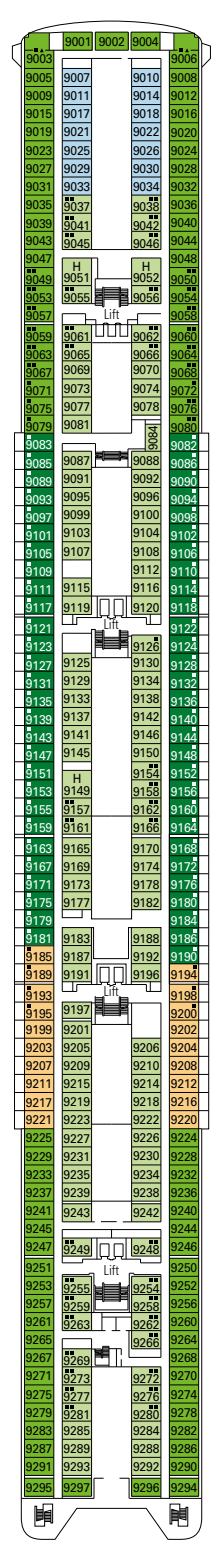

DECK PLANS & ACCOMMODATIONS

980 CABINS
2.679 GUESTS

LE PISCINE

DECK 5
BEETHOVEN

DECK 6
MOZART

DECK 7
BRAHMS

DECK 8
BACH

DECK 9
TCHAIKOVSKI

- Deck Games, Schubert Deck 13
- Bizet Deck 12
- Debussy Deck 11
- Sibelius Deck 10
- Tchaikovski Deck 9
- Bach Deck 8
- Brahms Deck 7
- Mozart Deck 6
- Beethoven Deck 5

980 Cabins

Suites	130
Balcony	94
Ocean View	341
Outside with Partial View	64
Interior*	351

* Including cabins for guests with disabilities or reduced mobility.

CABINS CATEGORIES

- BELLA > Interior
- BELLA > Outside with Partial View

- FANTASTICA > Interior
- FANTASTICA > Ocean View
- FANTASTICA > Balcony
- FANTASTICA > Suite

- AUREA > Balcony
- AUREA > Suite

- 3rd bed available in all categories except for Outside with Partial View Bella.
- 4th bed available in all categories except for Outside with Partial View Bella, Balcony Aurea and Suite Aurea.
- All cabins have one double bed convertible to two single beds, except in cabins for guests with disabilities or reduced mobility (H).