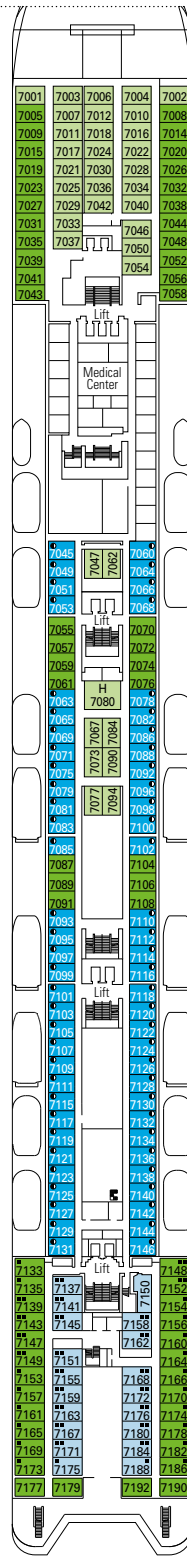

DECK PLANS & ACCOMMODATIONS

980 CABINS
2.679 GUESTS

LE PISCINE

DECK 5
BEETHOVEN

DECK 6
MOZART

DECK 7
BRAHMS

DECK 8
BACH

DECK 9
TCHAIKOVSKI

- Deck Games, Schubert Deck 13
- Bizet Deck 12
- Debussy Deck 11
- Sibelius Deck 10
- Tchaikovski Deck 9
- Bach Deck 8
- Brahms Deck 7
- Mozart Deck 6
- Beethoven Deck 5

980 Cabins

Suites	130
Balcony	94
Ocean View	341
Outside with Partial View	64
Interior*	351

* Including cabins for guests with disabilities or reduced mobility.

CABINS CATEGORIES

- BELLA > Interior
- BELLA > Outside with Partial View

- FANTASTICA > Interior
- FANTASTICA > Ocean View
- FANTASTICA > Balcony
- FANTASTICA > Suite

- AUREA > Balcony
- AUREA > Suite

- 3rd bed available in all categories except for Outside with Partial View Bella.
- 4th bed available in all categories except for Outside with Partial View Bella, Balcony Aurea and Suite Aurea.
- All cabins have one double bed convertible to two single beds, except in cabins for guests with disabilities or reduced mobility (H).